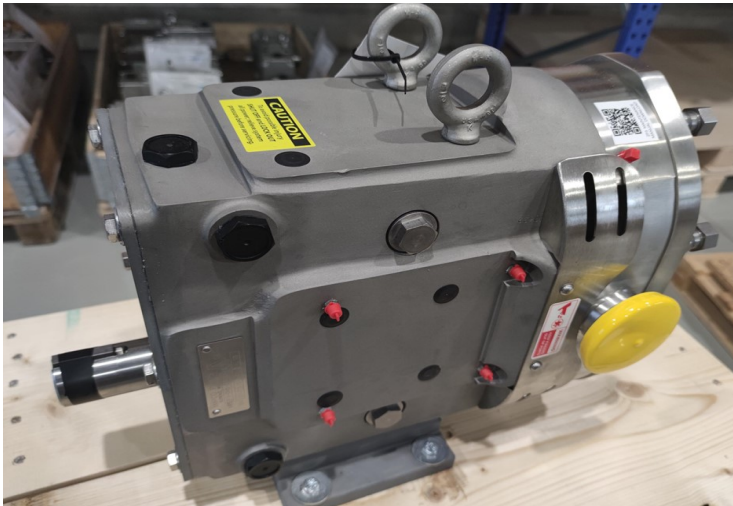

Serial No: PE-2059715-5-1-R1-2

How to select & purchase pump:

1. Review pump model and select pump features to meet your criteria.
2. Select seal/elastomer option to meet application needs.
3. Send pump request, via E-Mail orders@ampcopumps.de
*allow for one business day for quote

Model: PEZP3-045EC-DM-az

***Connections:** DN50 DIN 11851, port to port 275 mm

***Connections:** DN50 are standard on this pump.

***Rotors:** Bi-Wing, currently fitted with standard rotors

STANDARD

1-2 day delivery If no adder selected

Gear Case: Stainless steel, lower drive and horizontal orientation

This pump is having a flat body profile!

***Shaft position:** Upper Drive
Lower Drive
Side Mount Left Hand
Side Mount Right Hand

***Body drilled for flush:** **YES**

***Seal Option:** currently with double mechanical TC/SC/CE/CA/ /Viton (EC)

List Price: \$ 12,192

*The Euro-Price will be given with the offer and the actual valid exchange rate.

Singel O-Ring	Buna	Viton	EPDM
Single Mechanical	Buna	Viton	EPDM
Double O-Ring	Buna	Viton	EPDM
Double Mechanical	Buna	Viton	EPDM