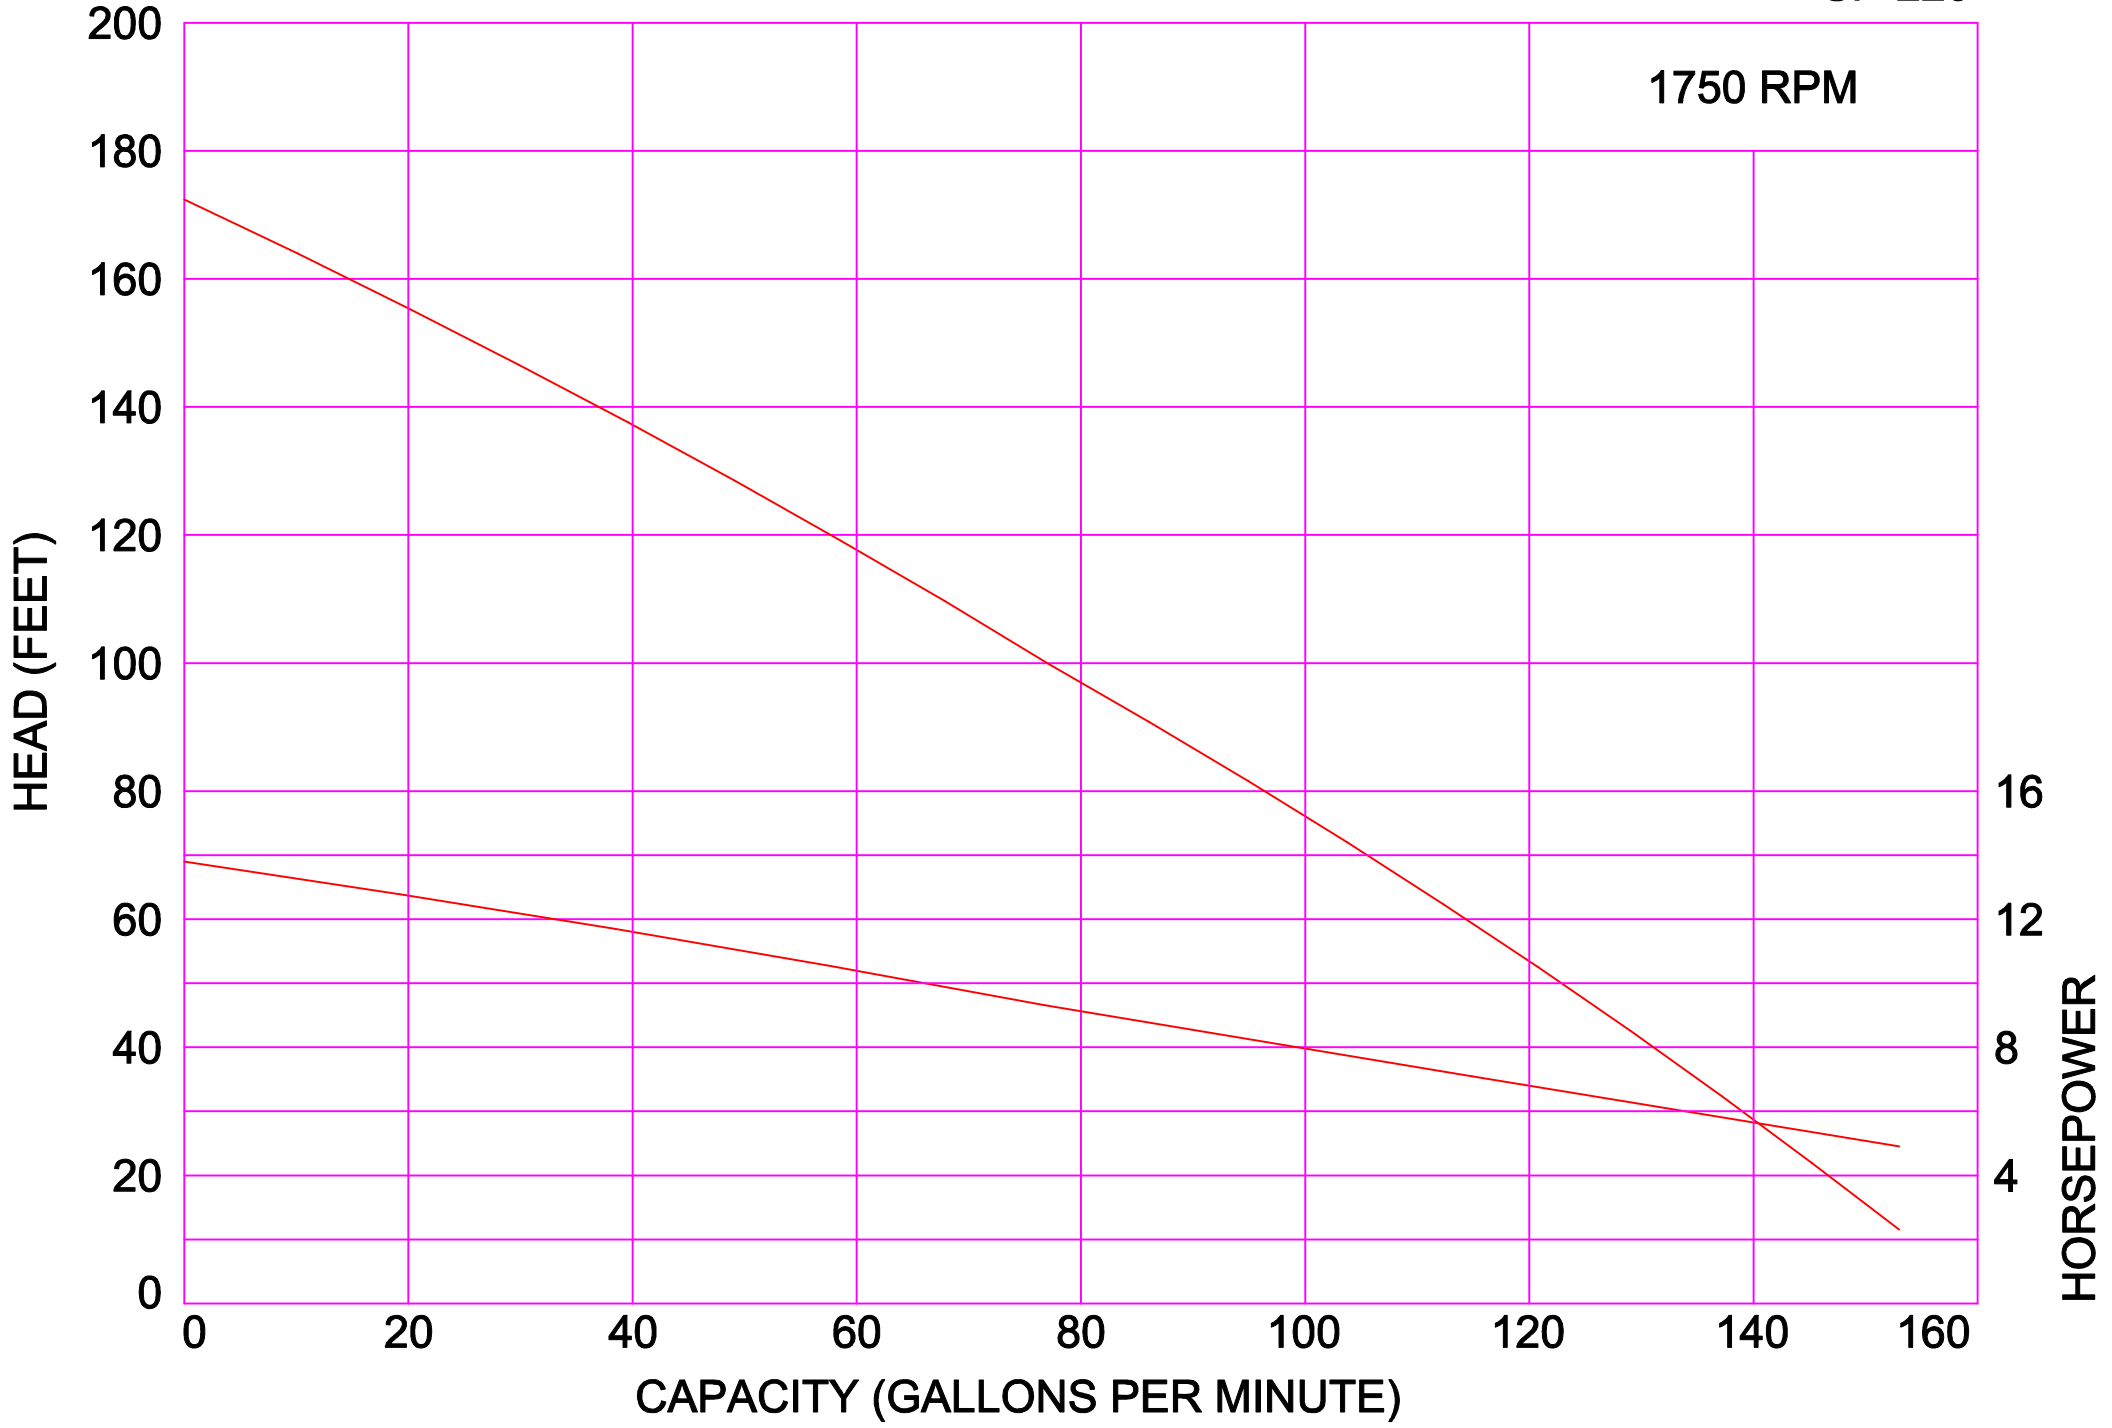

AMPCO PUMPS COMPANY, INC.
SP-210

1750 RPM

AMPCO PUMPS COMPANY, INC.
SP-215

1750 RPM

AMPCO PUMPS COMPANY, INC.
SP-220

1750 RPM

AMPCO PUMPS COMPANY, INC.
SP-225

AMPCO PUMPS COMPANY, INC.
SP-210

1450 RPM