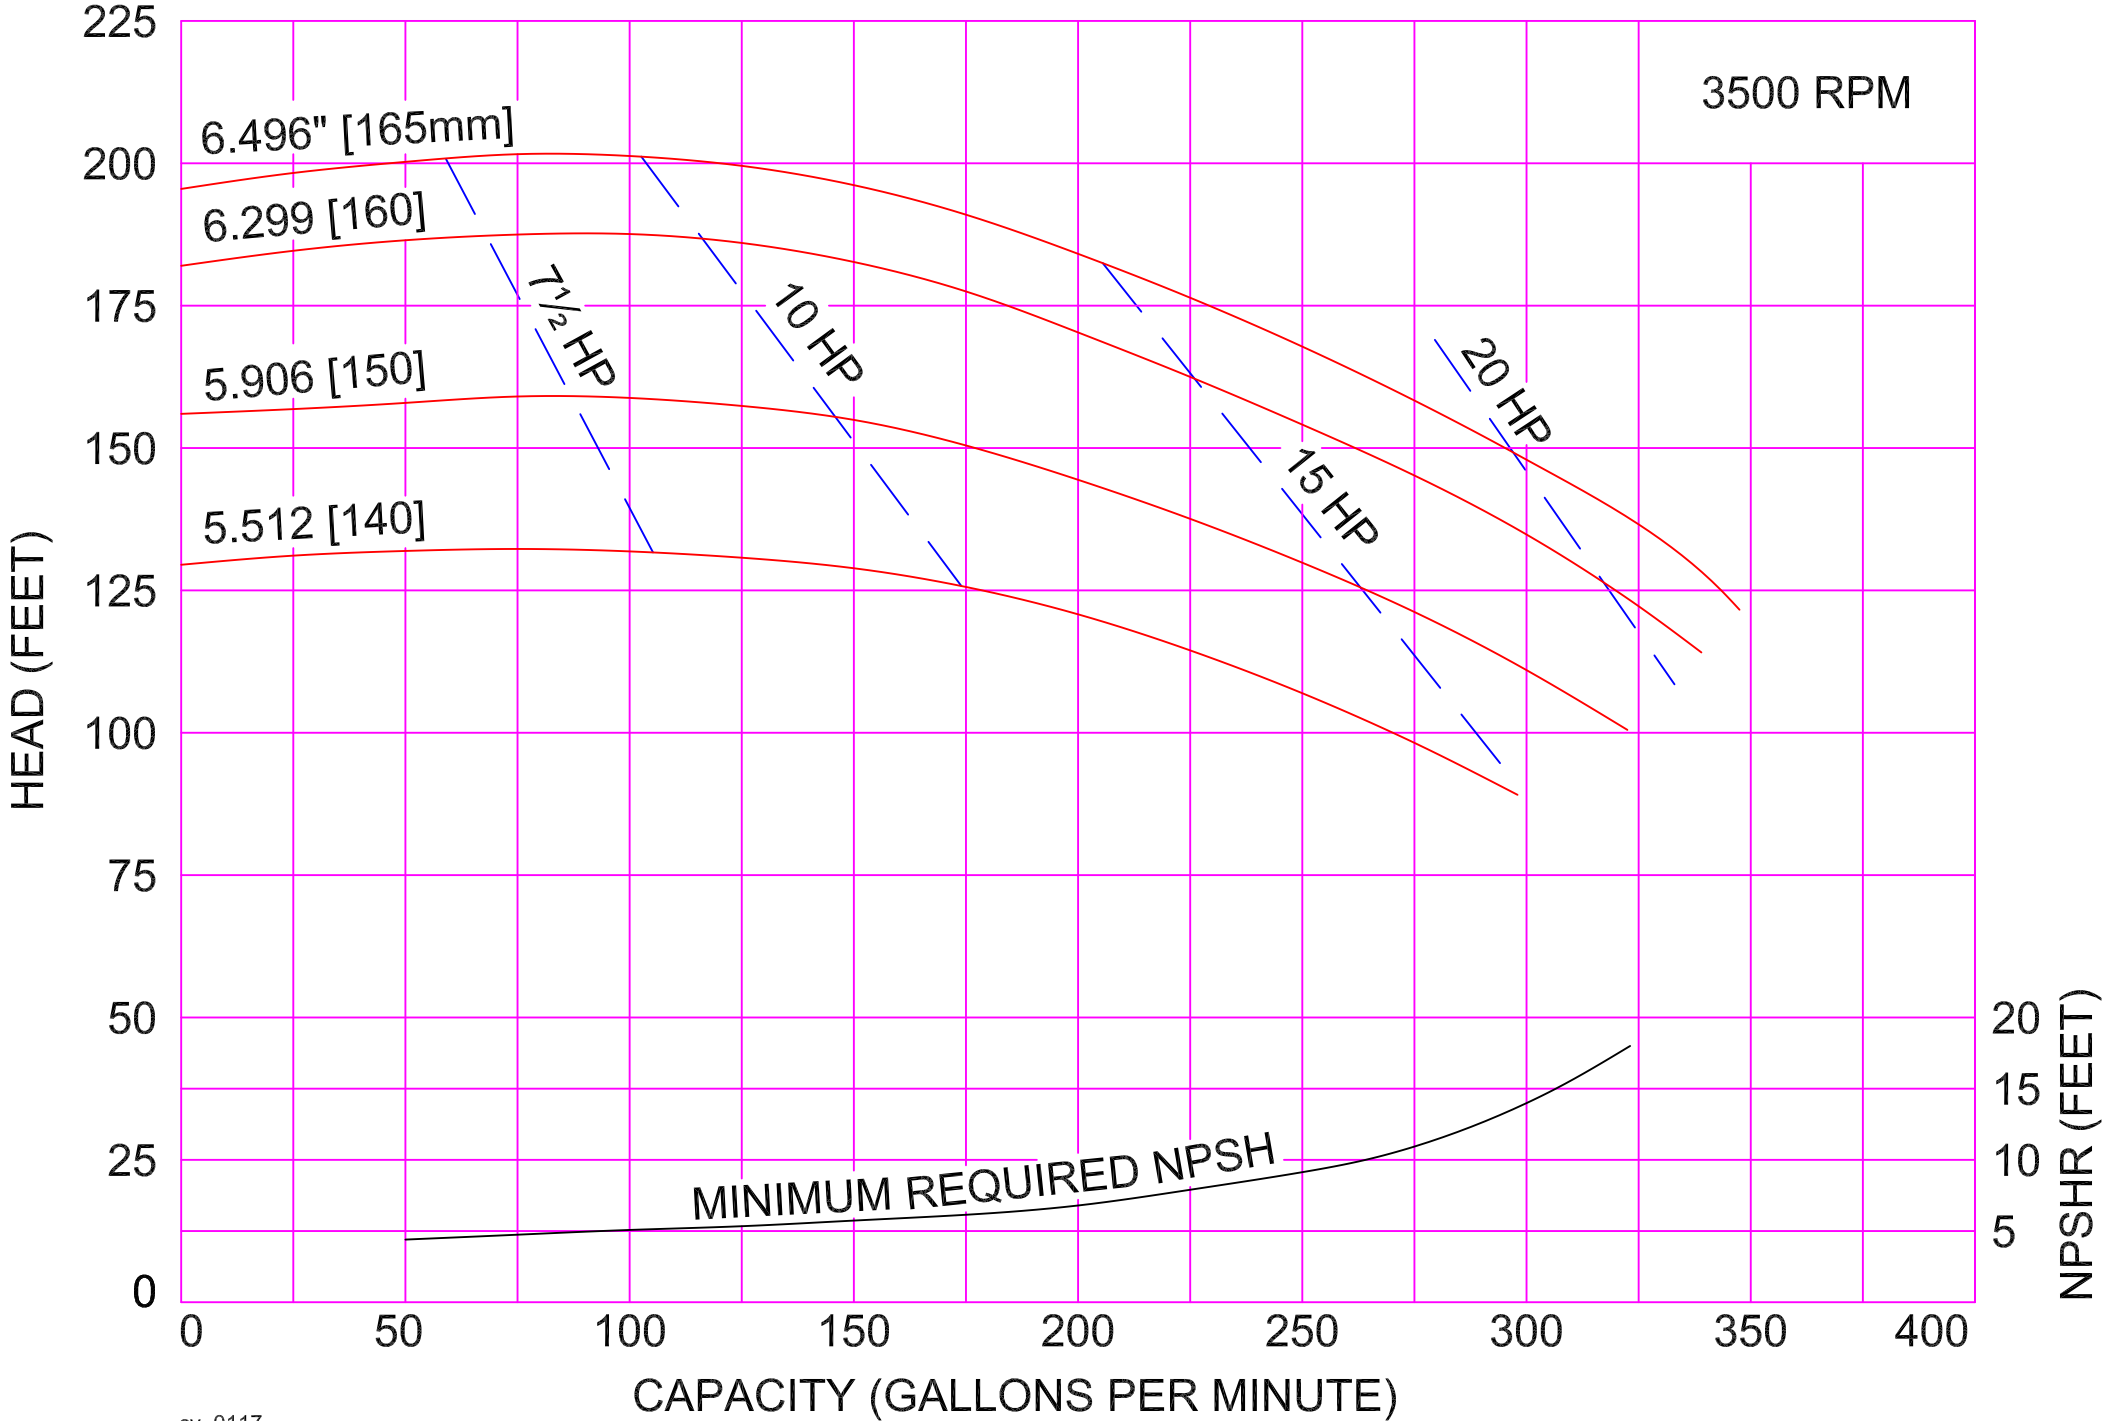

AMPCO PUMPS COMPANY, INC.
LC/LD/LF-R132 2½ x 2

3500 RPM

6.496" [165mm]

6.299 [160]

5.906 [150]

5.512 [140]

7½ HP

10 HP

15 HP

20 HP

MINIMUM REQUIRED NPSH