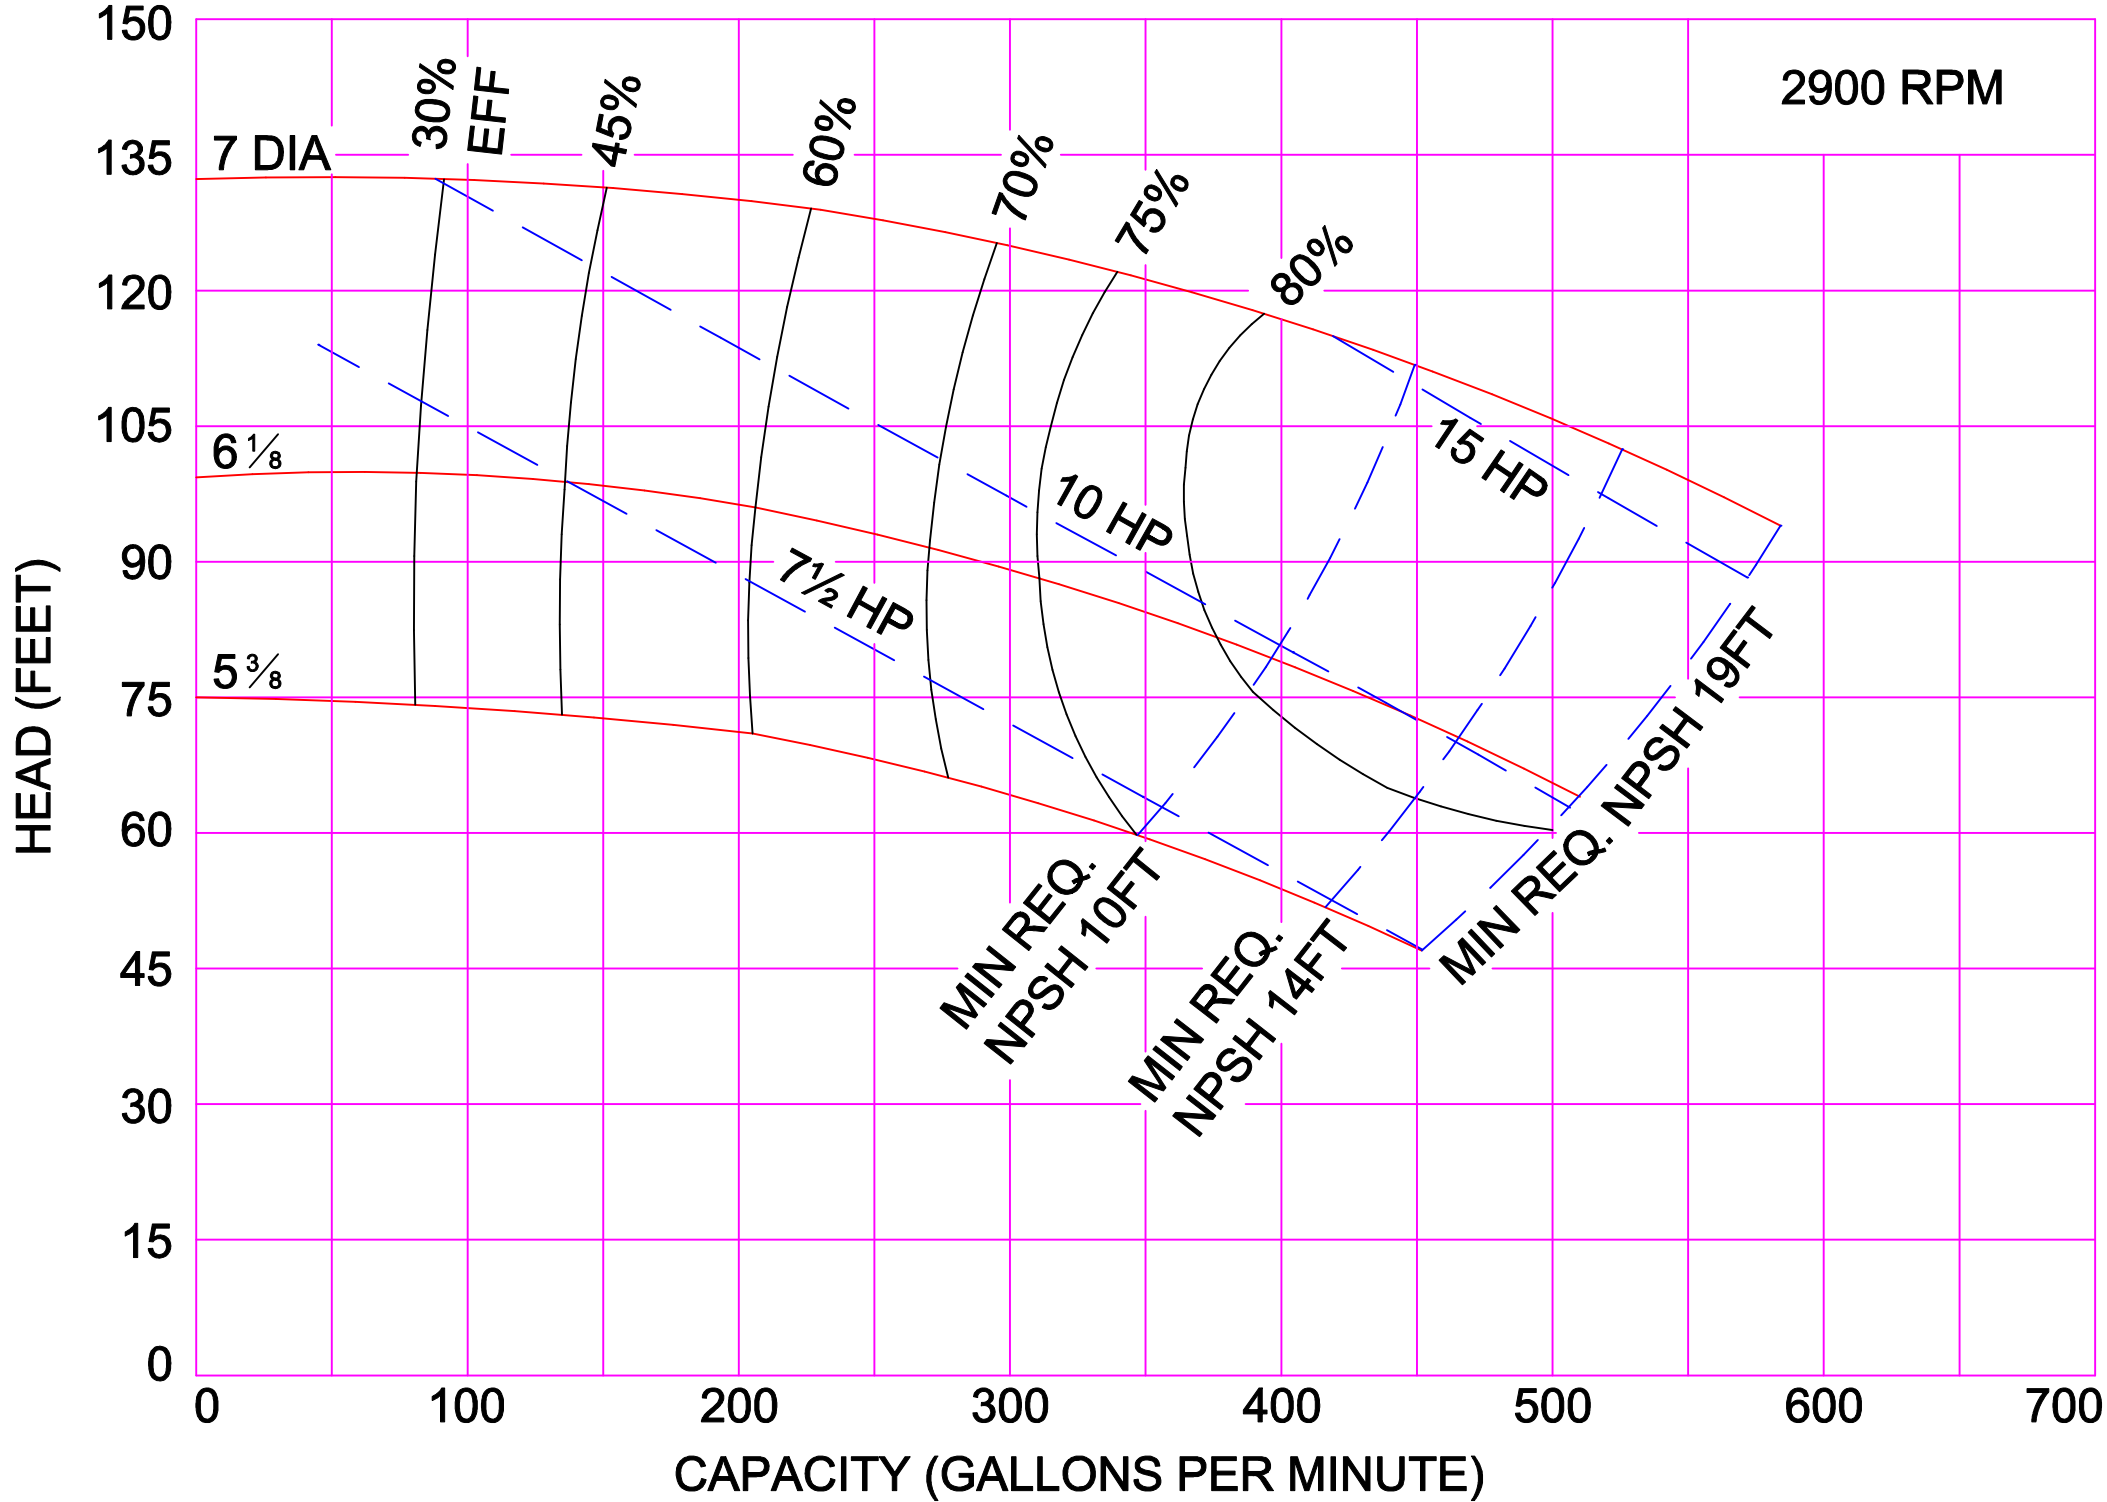

2900 RPM

2900 RPM

AMPCO PUMPS COMPANY, INC.  
E-SERIES 4 x 3

2900 RPM

AMPCO PUMPS COMPANY, INC.  
E-SERIES 4 x 3C

AMPCO PUMPS COMPANY, INC.  
E-SERIES 4 x 3L

AMPCO PUMPS COMPANY, INC.  
E-SERIES 5 x 4

AMPCO PUMPS COMPANY, INC.  
E-SERIES 6 x 6