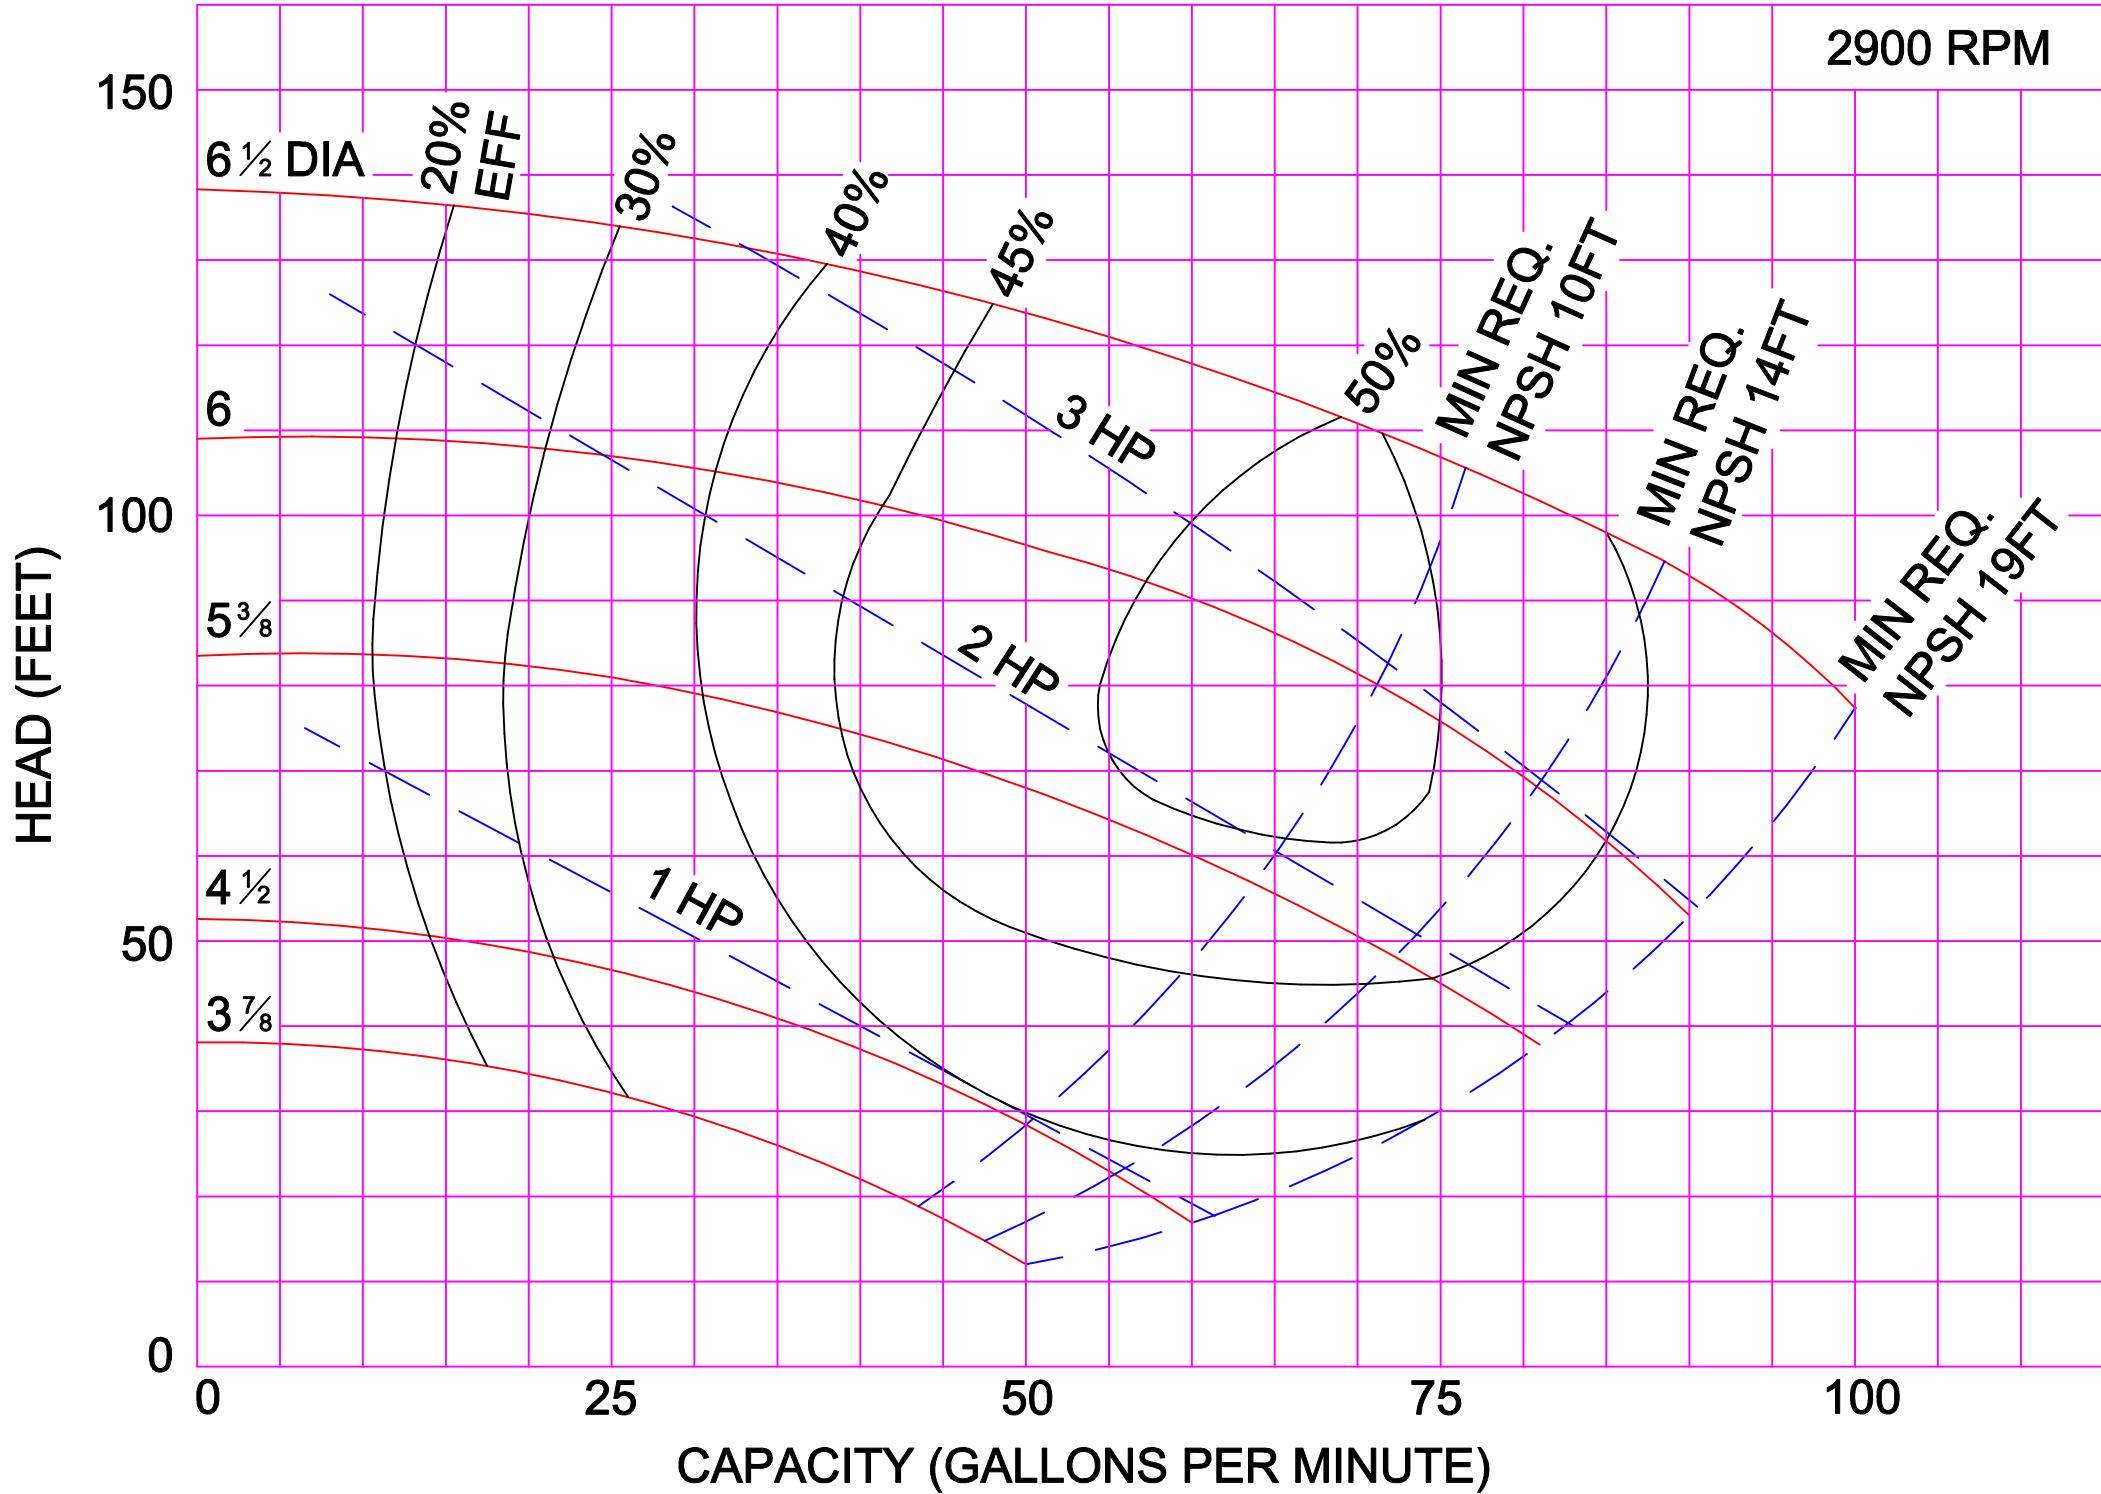

AMPCO PUMPS COMPANY, INC.
E-SERIES 1½ x 1¼ STAINLESS STEEL

2900 RPM