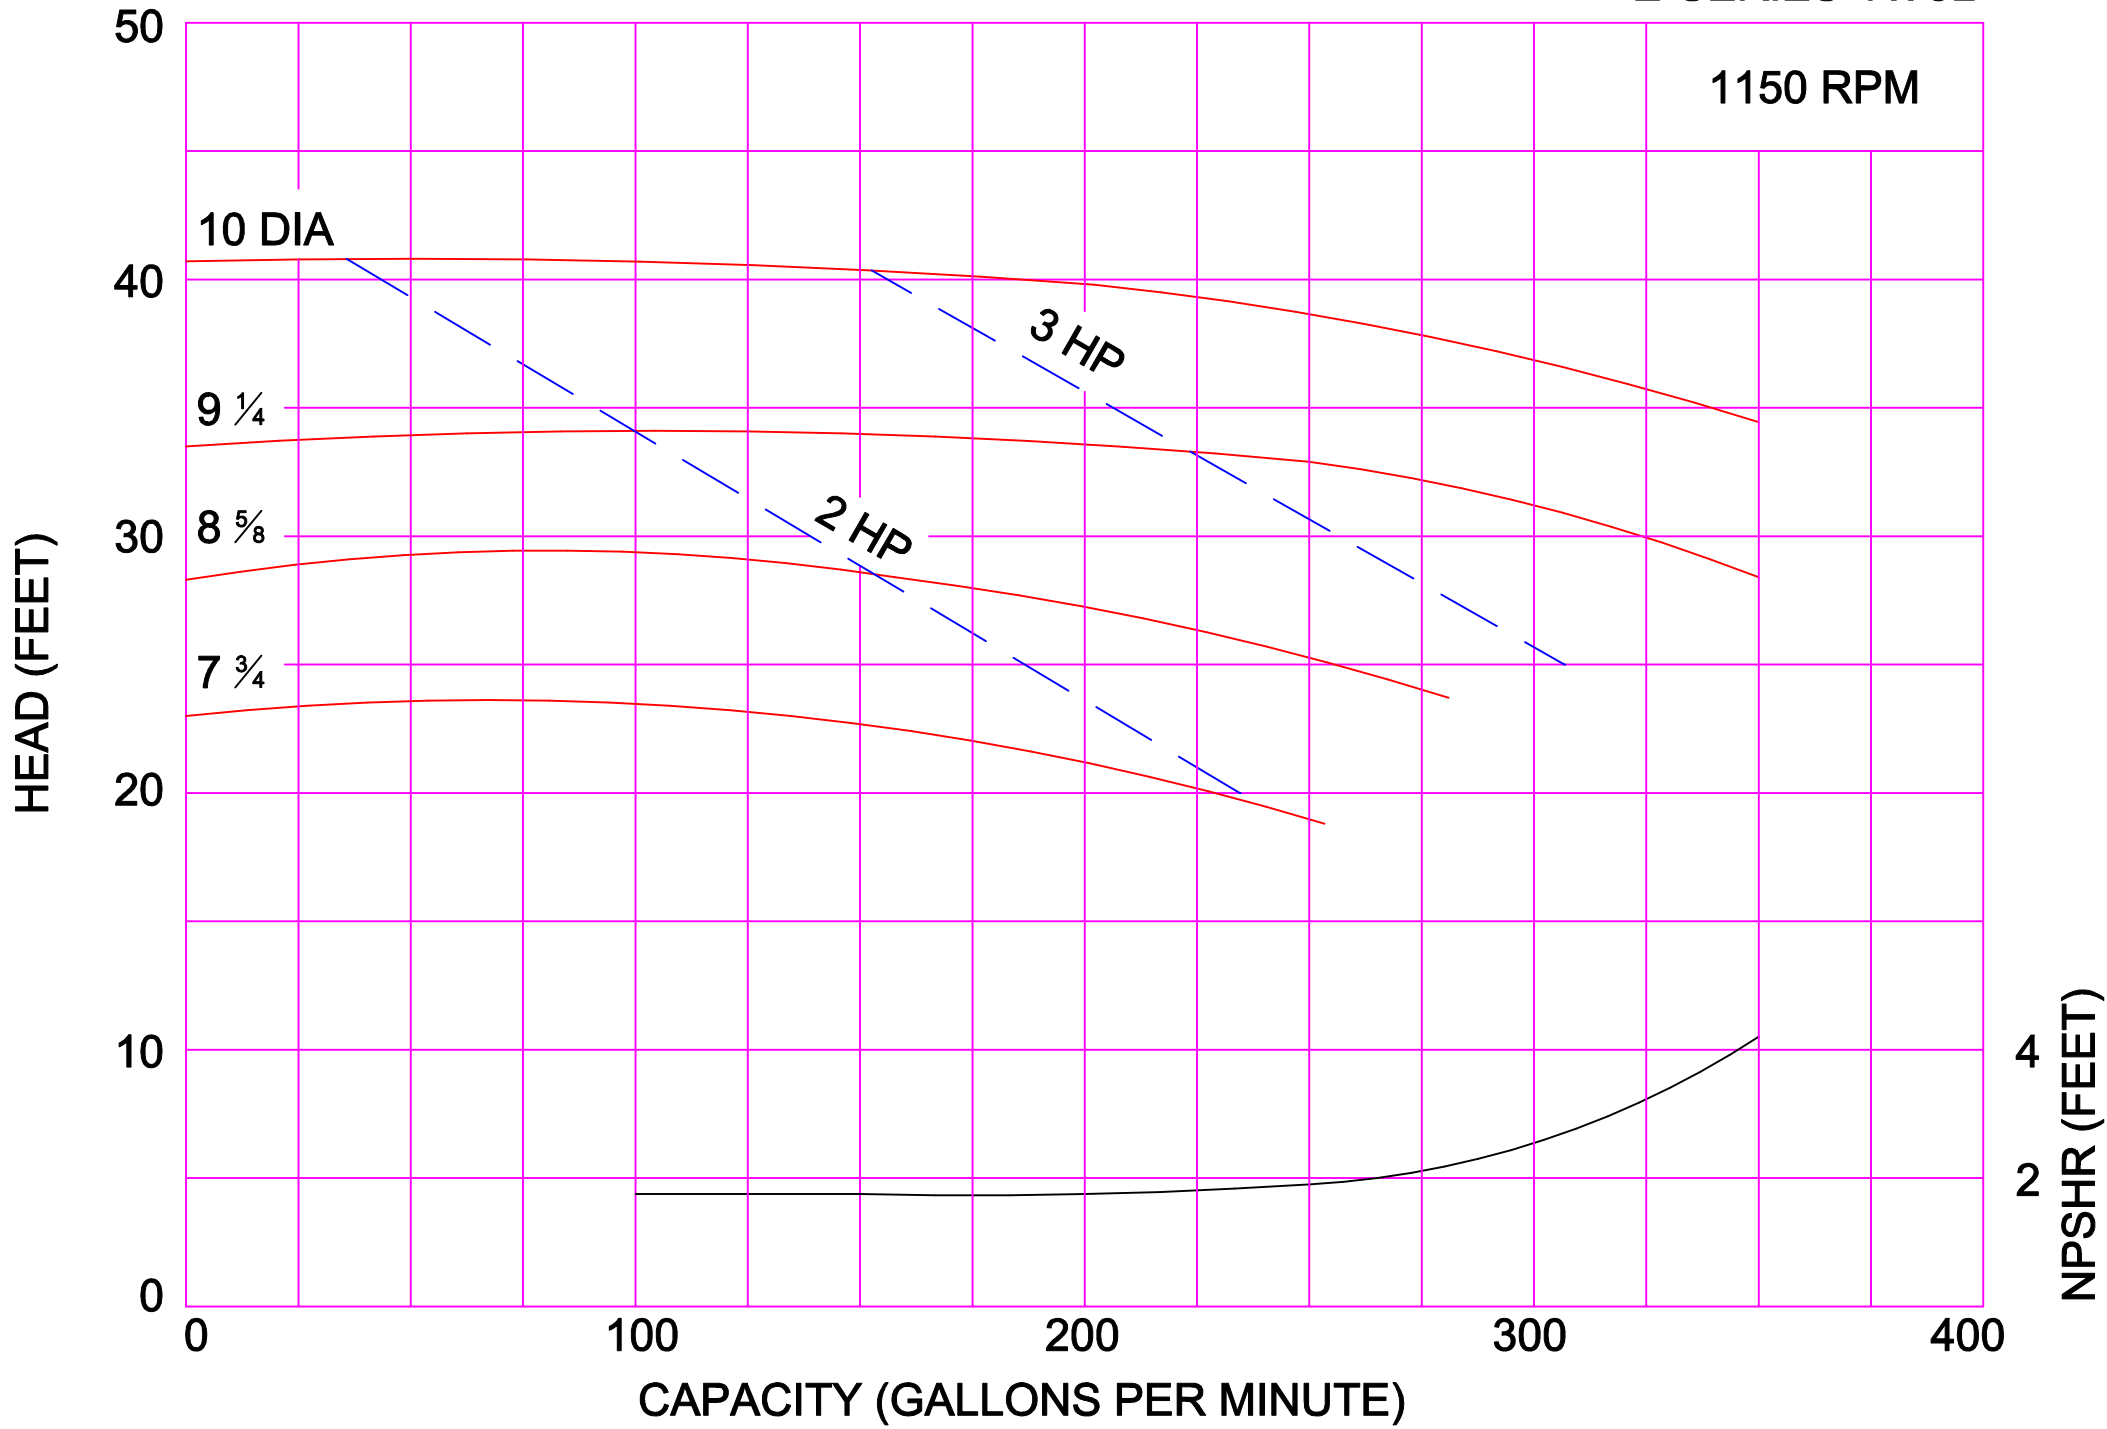

AMPCO PUMPS COMPANY, INC.
E-SERIES 4 x 3L

1150 RPM