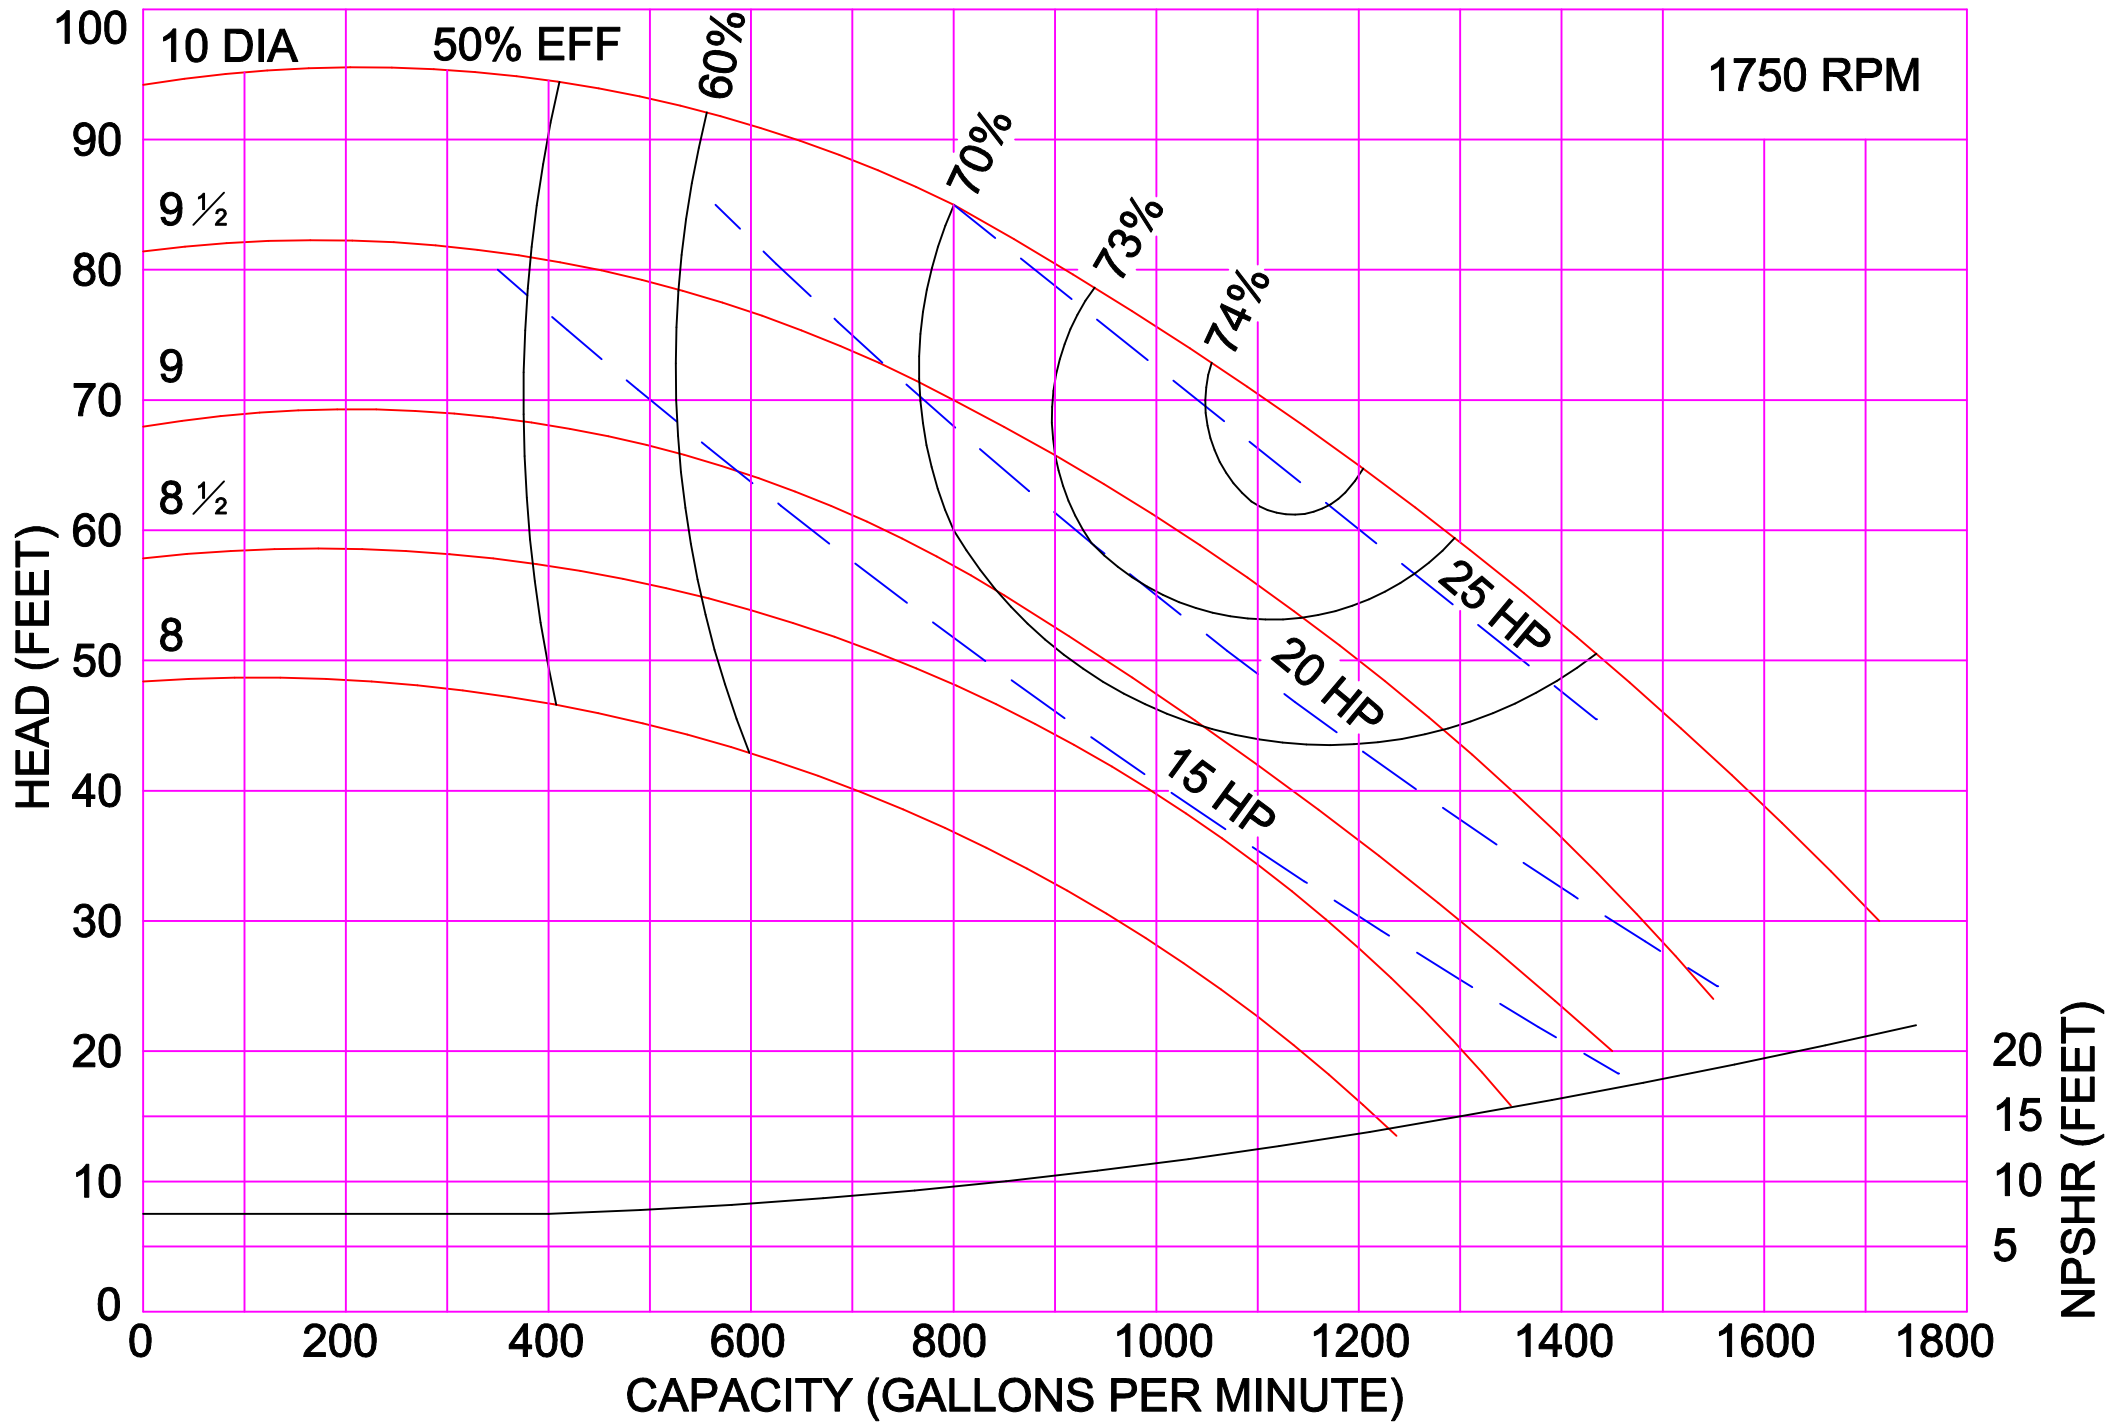

1750 RPM

1750 RPM

1750 RPM

AMPCO PUMPS COMPANY, INC.  
E-SERIES 4 x 3C

1750 RPM

AMPCO PUMPS COMPANY, INC.  
E-SERIES 4 x 3L

AMPCO PUMPS COMPANY, INC.  
E-SERIES 5 x 4

AMPCO PUMPS COMPANY, INC.  
E-SERIES 6 x 6