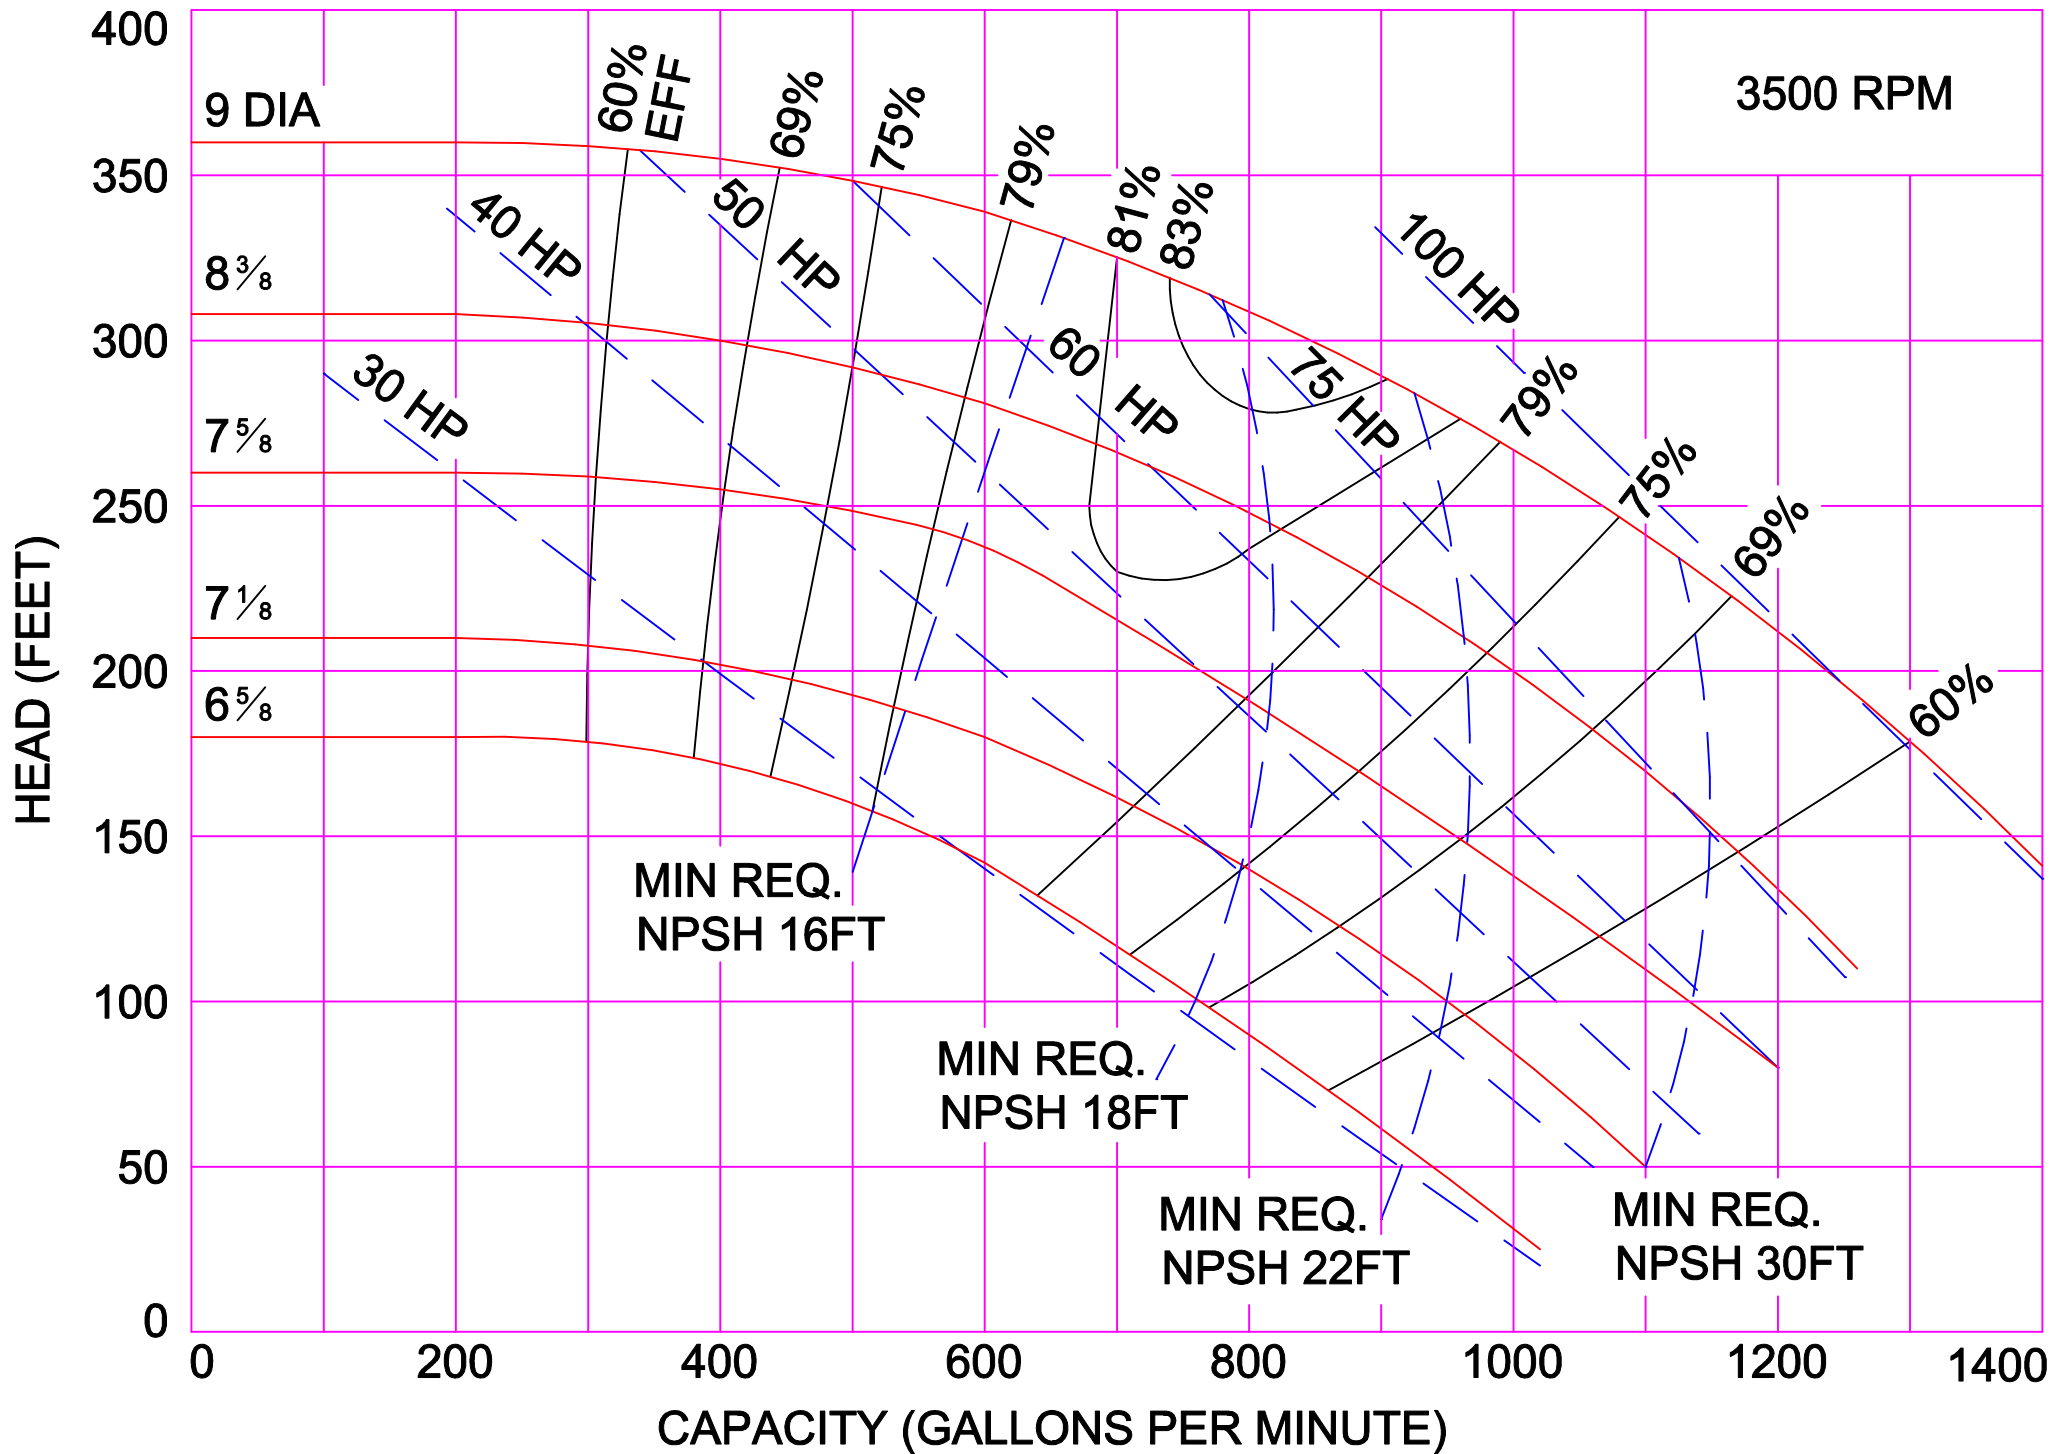

AMPCO PUMPS COMPANY, INC.  
E-SERIES 2½ x 2

3500 RPM

AMPCO PUMPS COMPANY, INC.  
E-SERIES 3 x 2

3500 RPM

3500 RPM

AMPCO PUMPS COMPANY, INC.  
E-SERIES 4 x 3C

AMPCO PUMPS COMPANY, INC.  
E-SERIES 1½ x 1¼ BRONZE