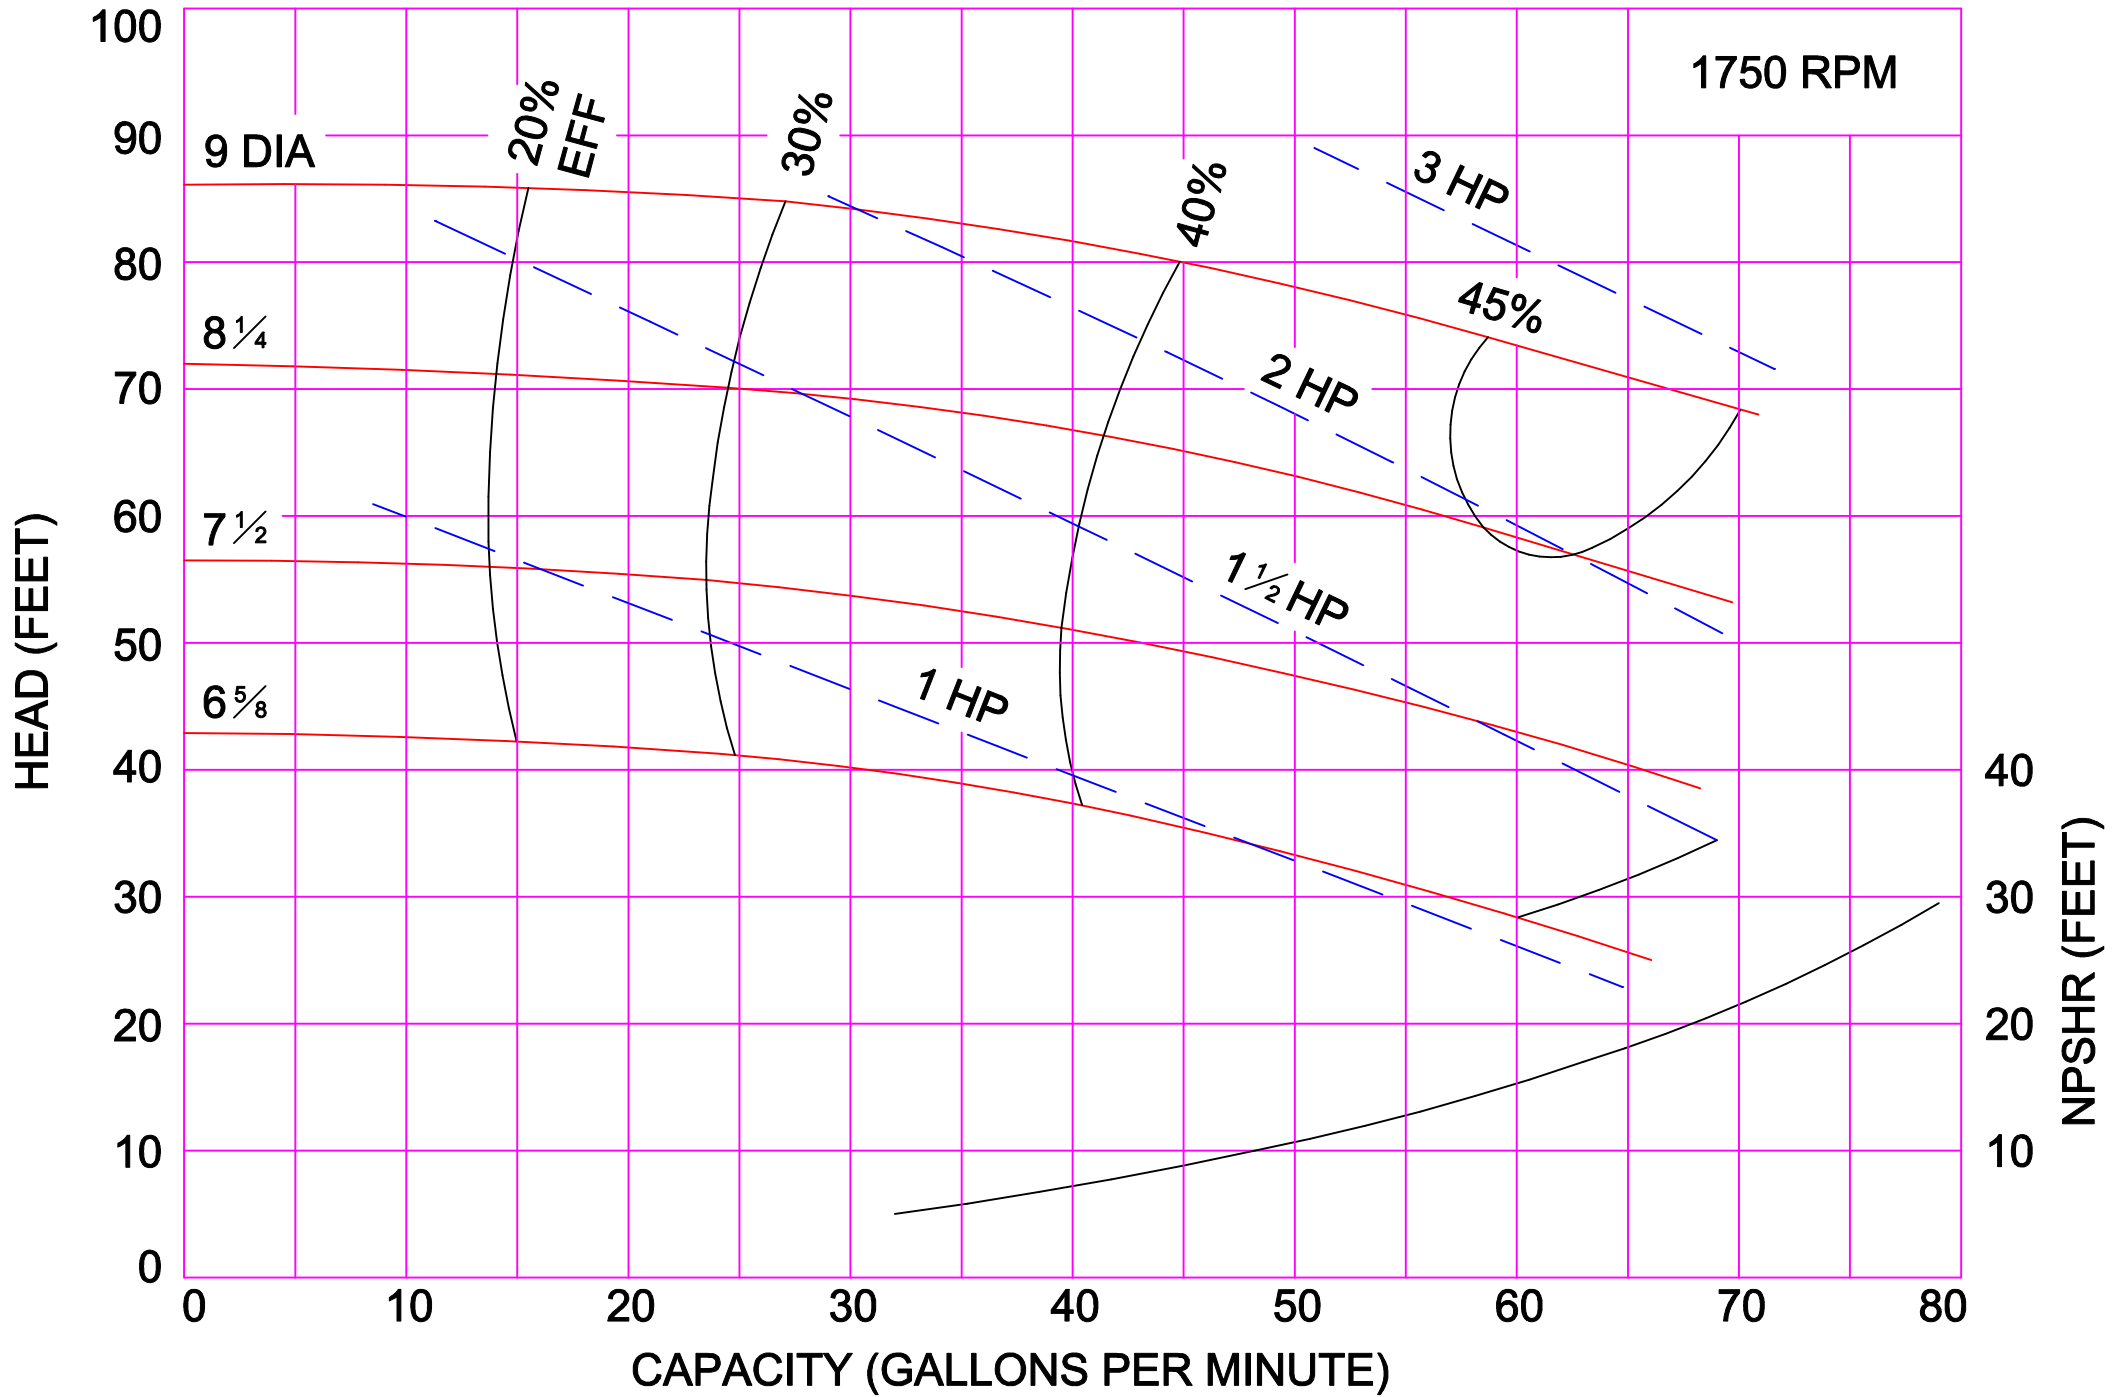

AMPCO PUMPS COMPANY, INC.
E-SERIES 1½ x 1½