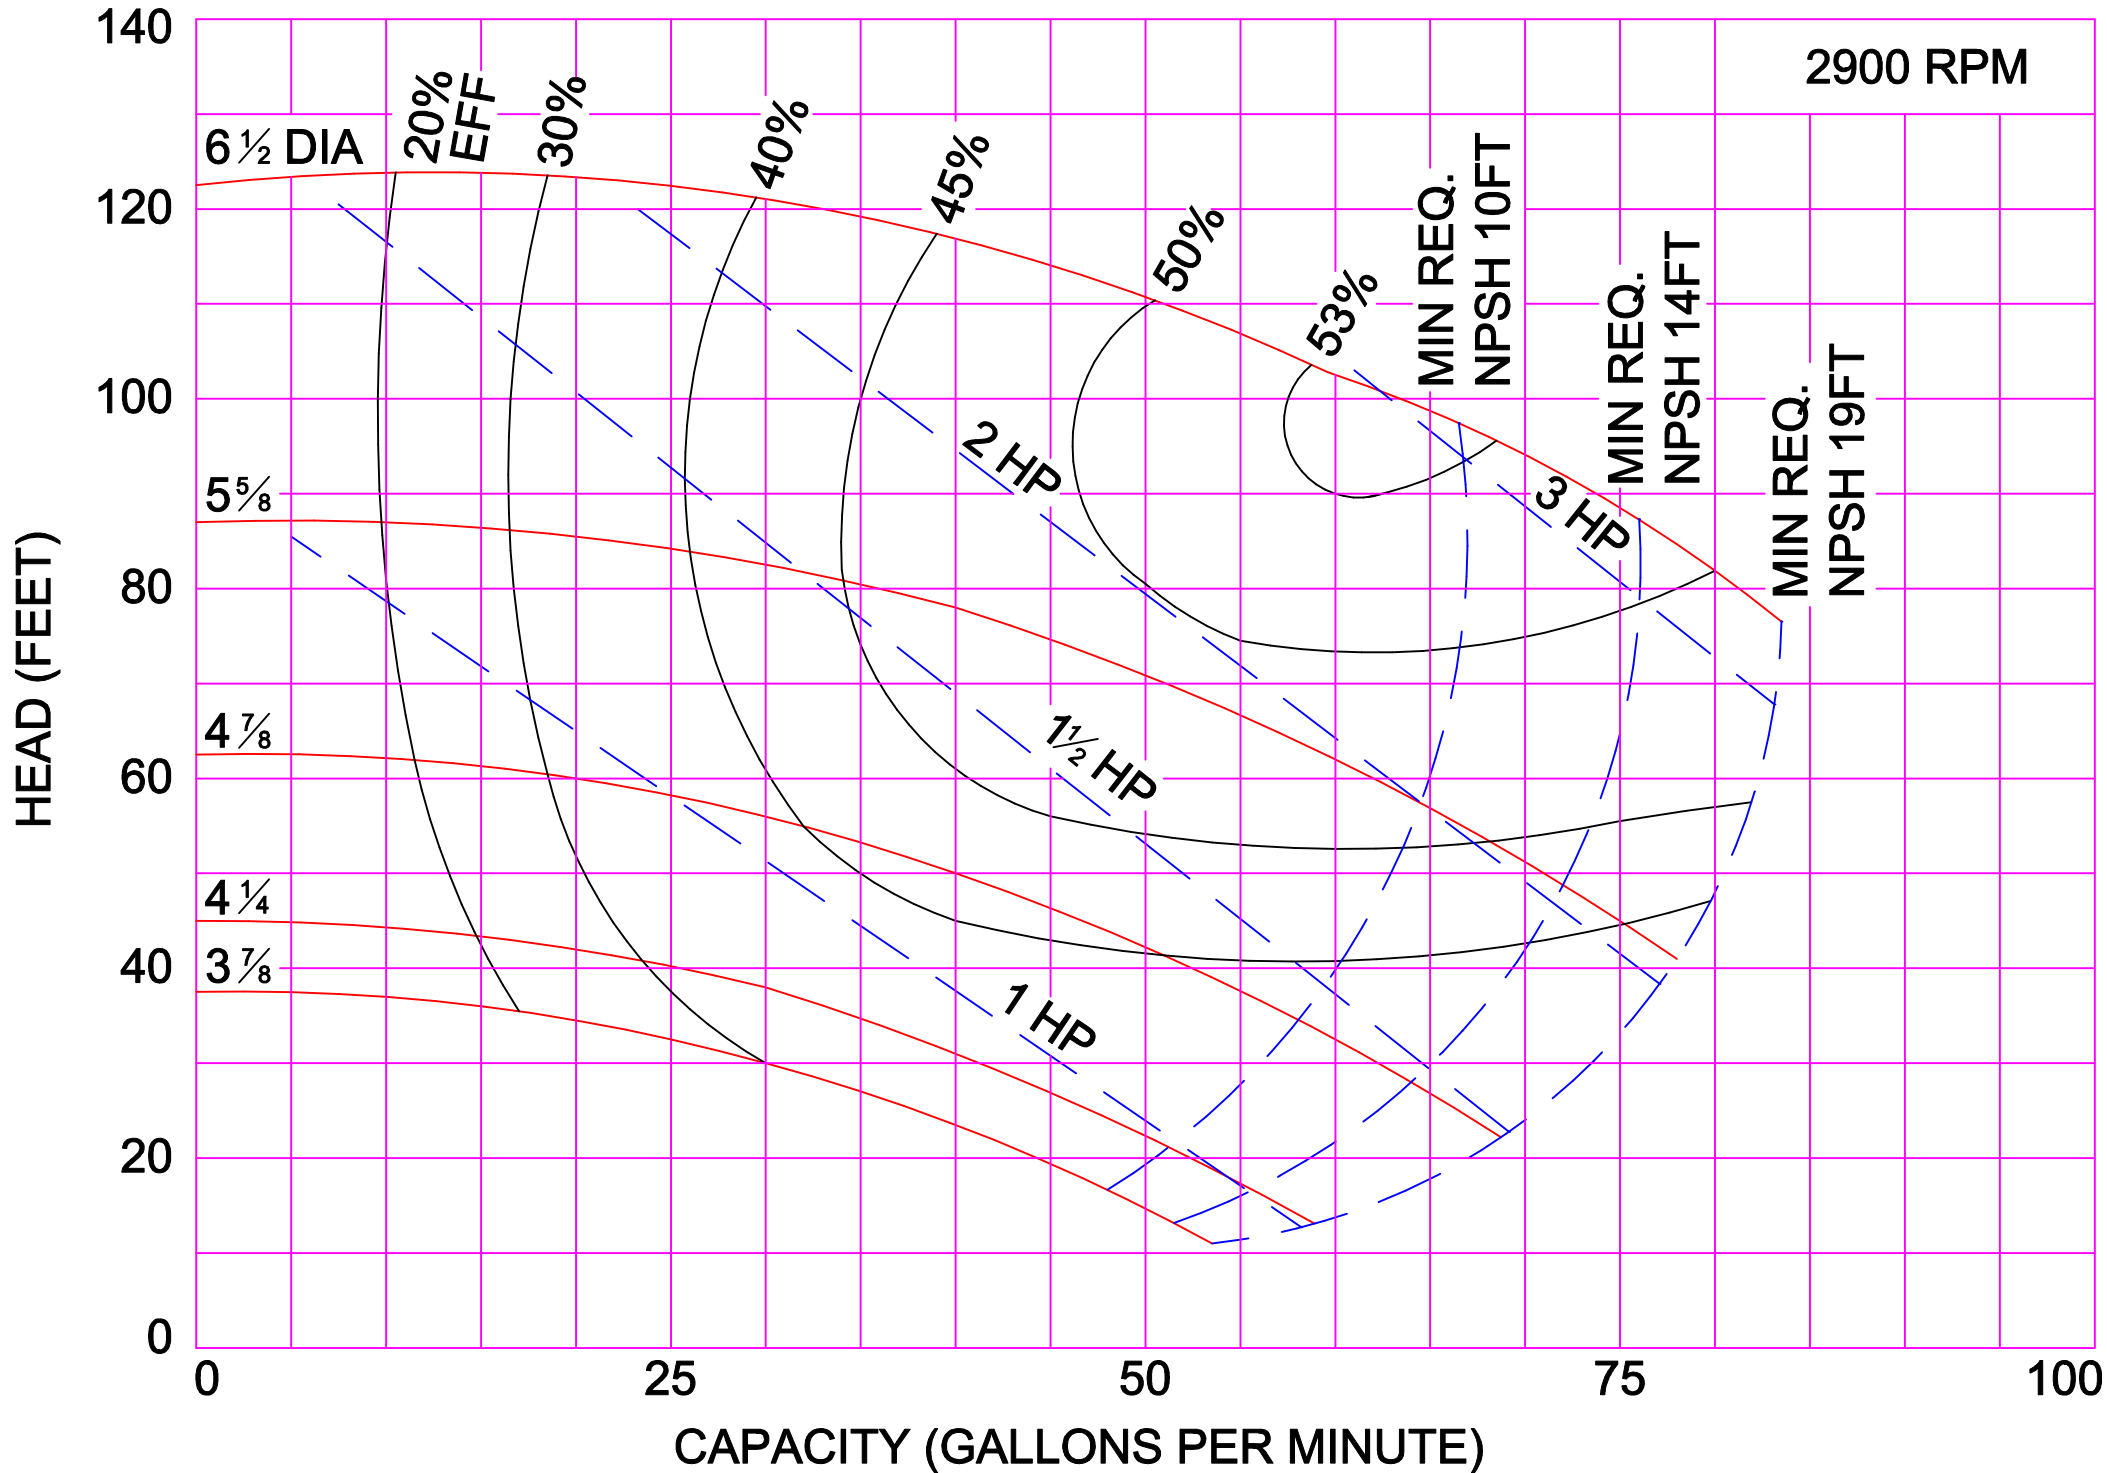

AMPCO PUMPS COMPANY, INC.
E-SERIES 1½ x 1¼ BRONZE

2900 RPM