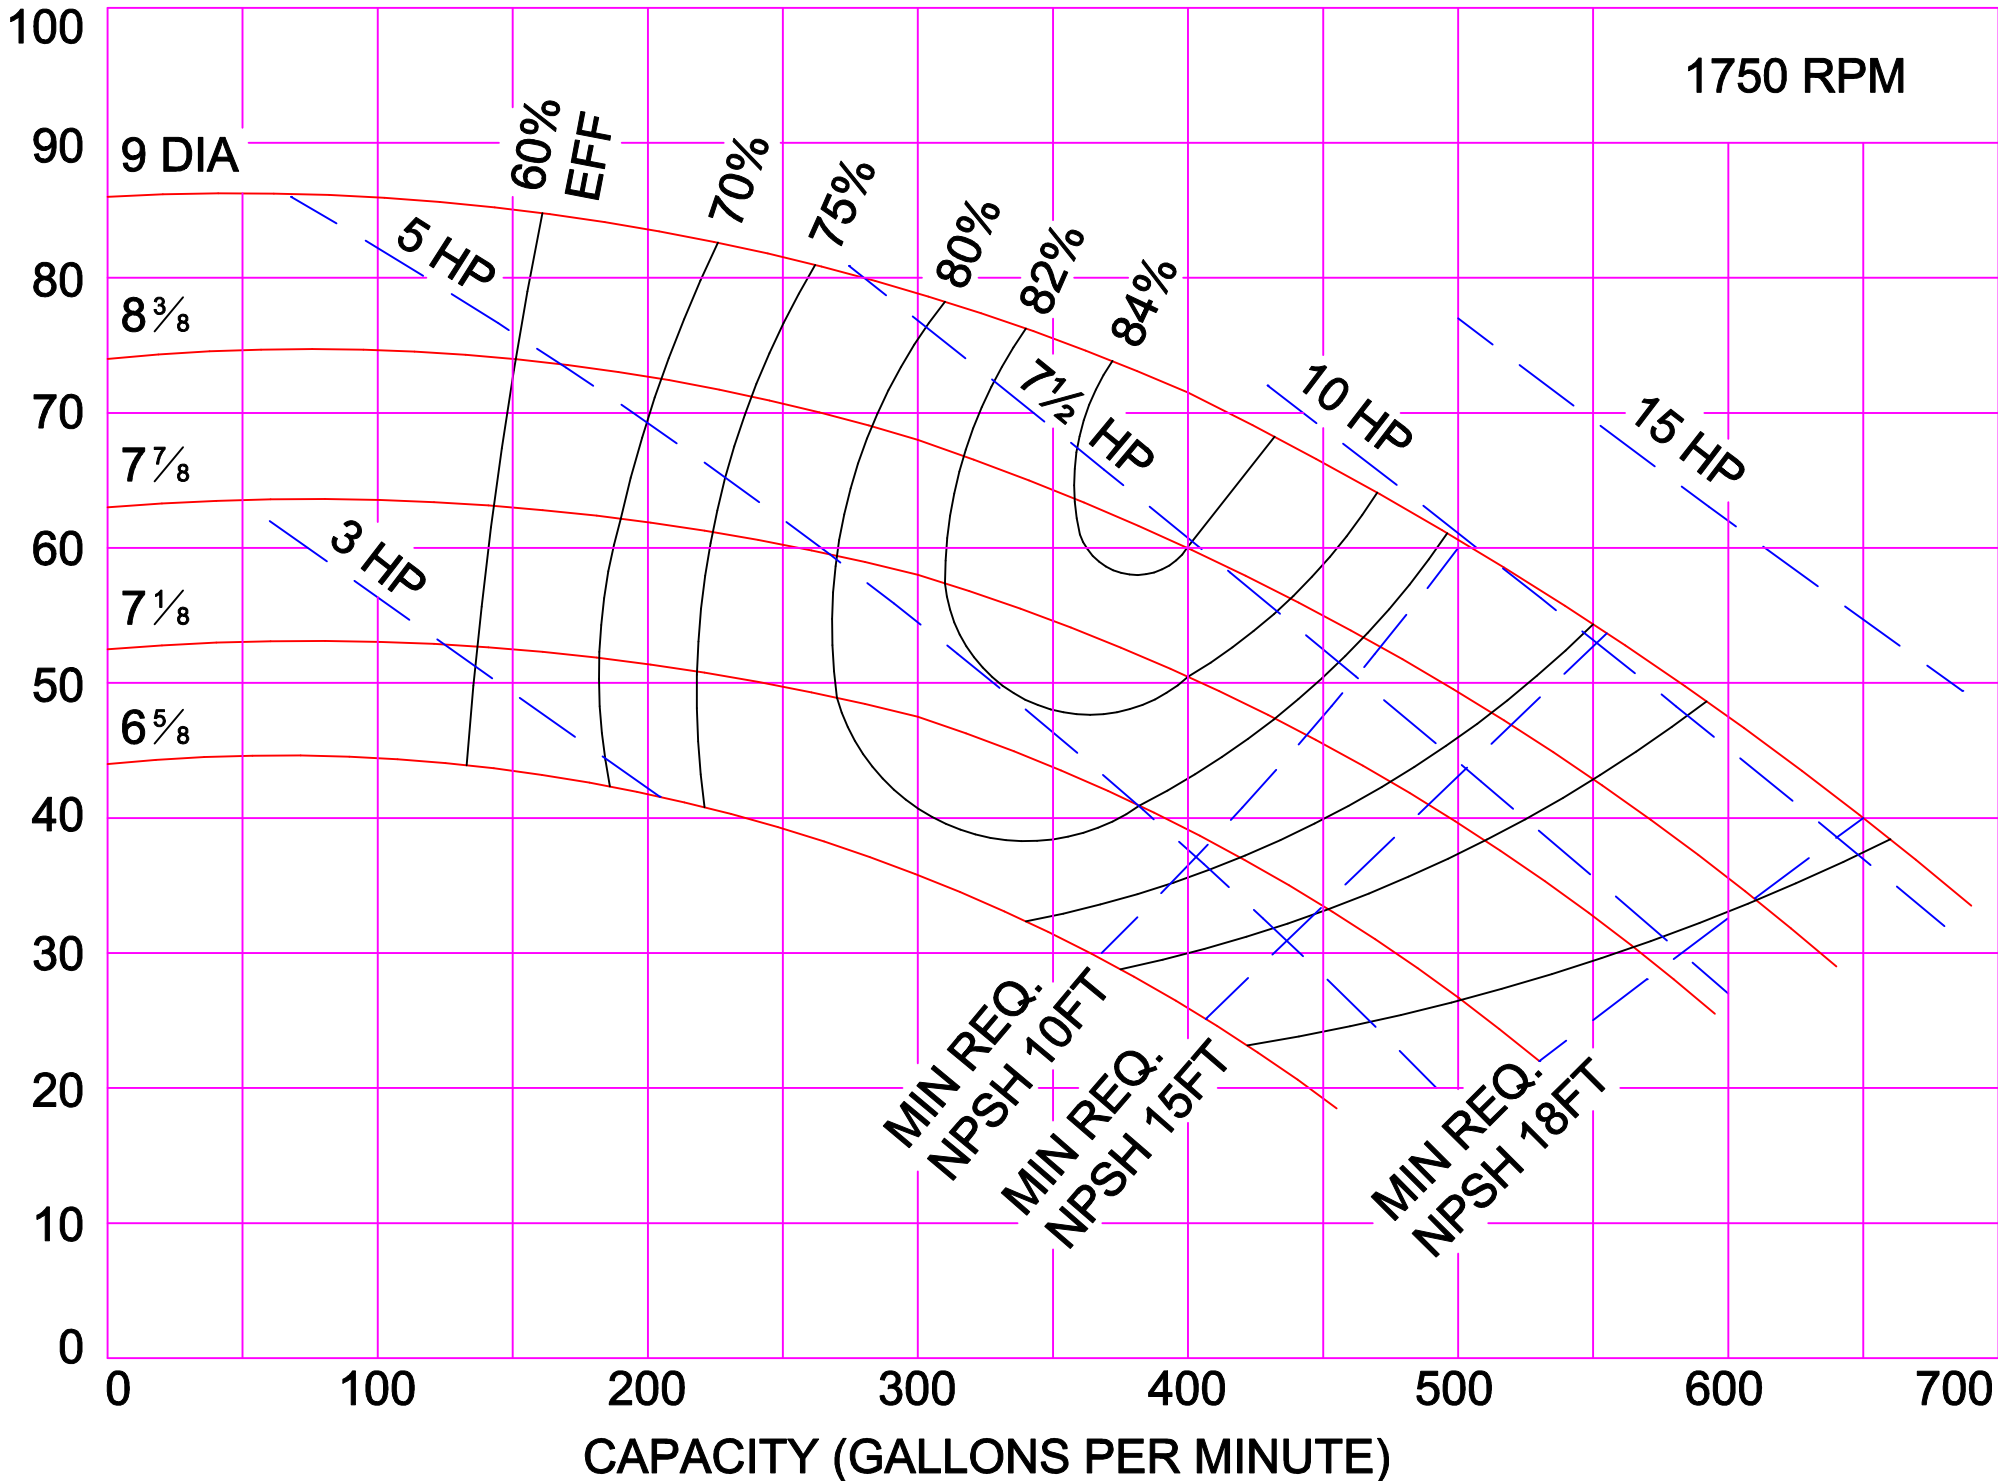

1750 RPM

1750 RPM

1750 RPM

AMPCO PUMPS COMPANY, INC.  
E-SERIES 4 x 3C

1750 RPM

AMPCO PUMPS COMPANY, INC.  
E-SERIES 4 x 3L

AMPCO PUMPS COMPANY, INC.  
E-SERIES 5 x 4

AMPCO PUMPS COMPANY, INC.  
E-SERIES 6 x 6