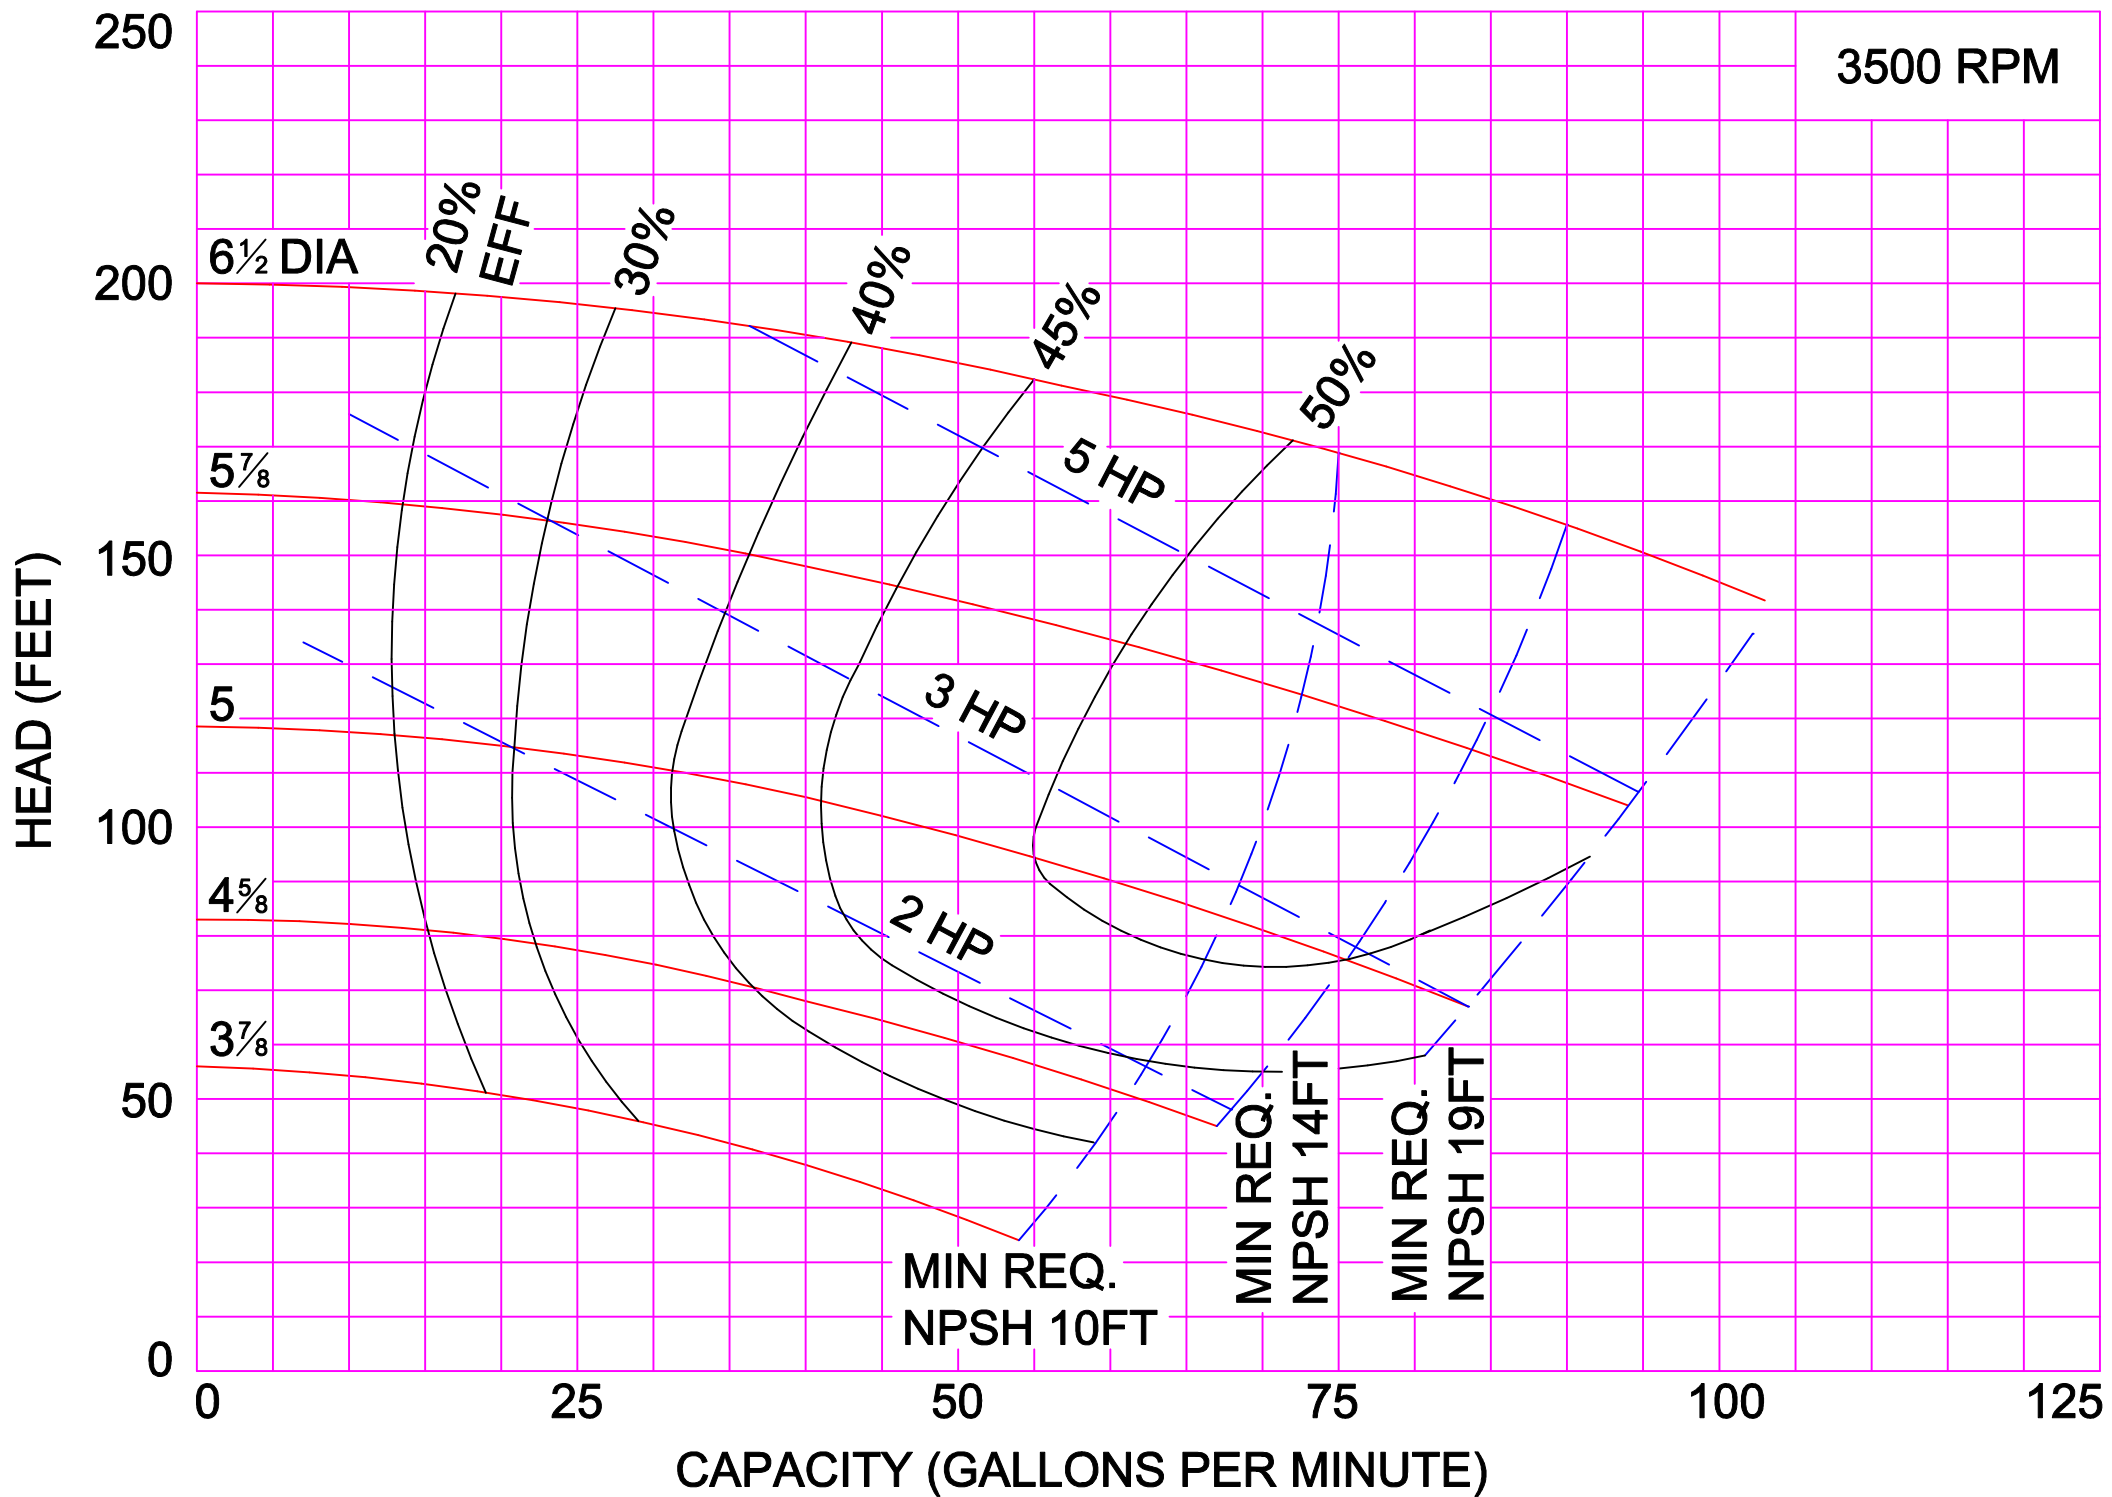

AMPCO PUMPS COMPANY, INC.
E-SERIES 1½ x 1¼ STAINLESS STEEL

3500 RPM