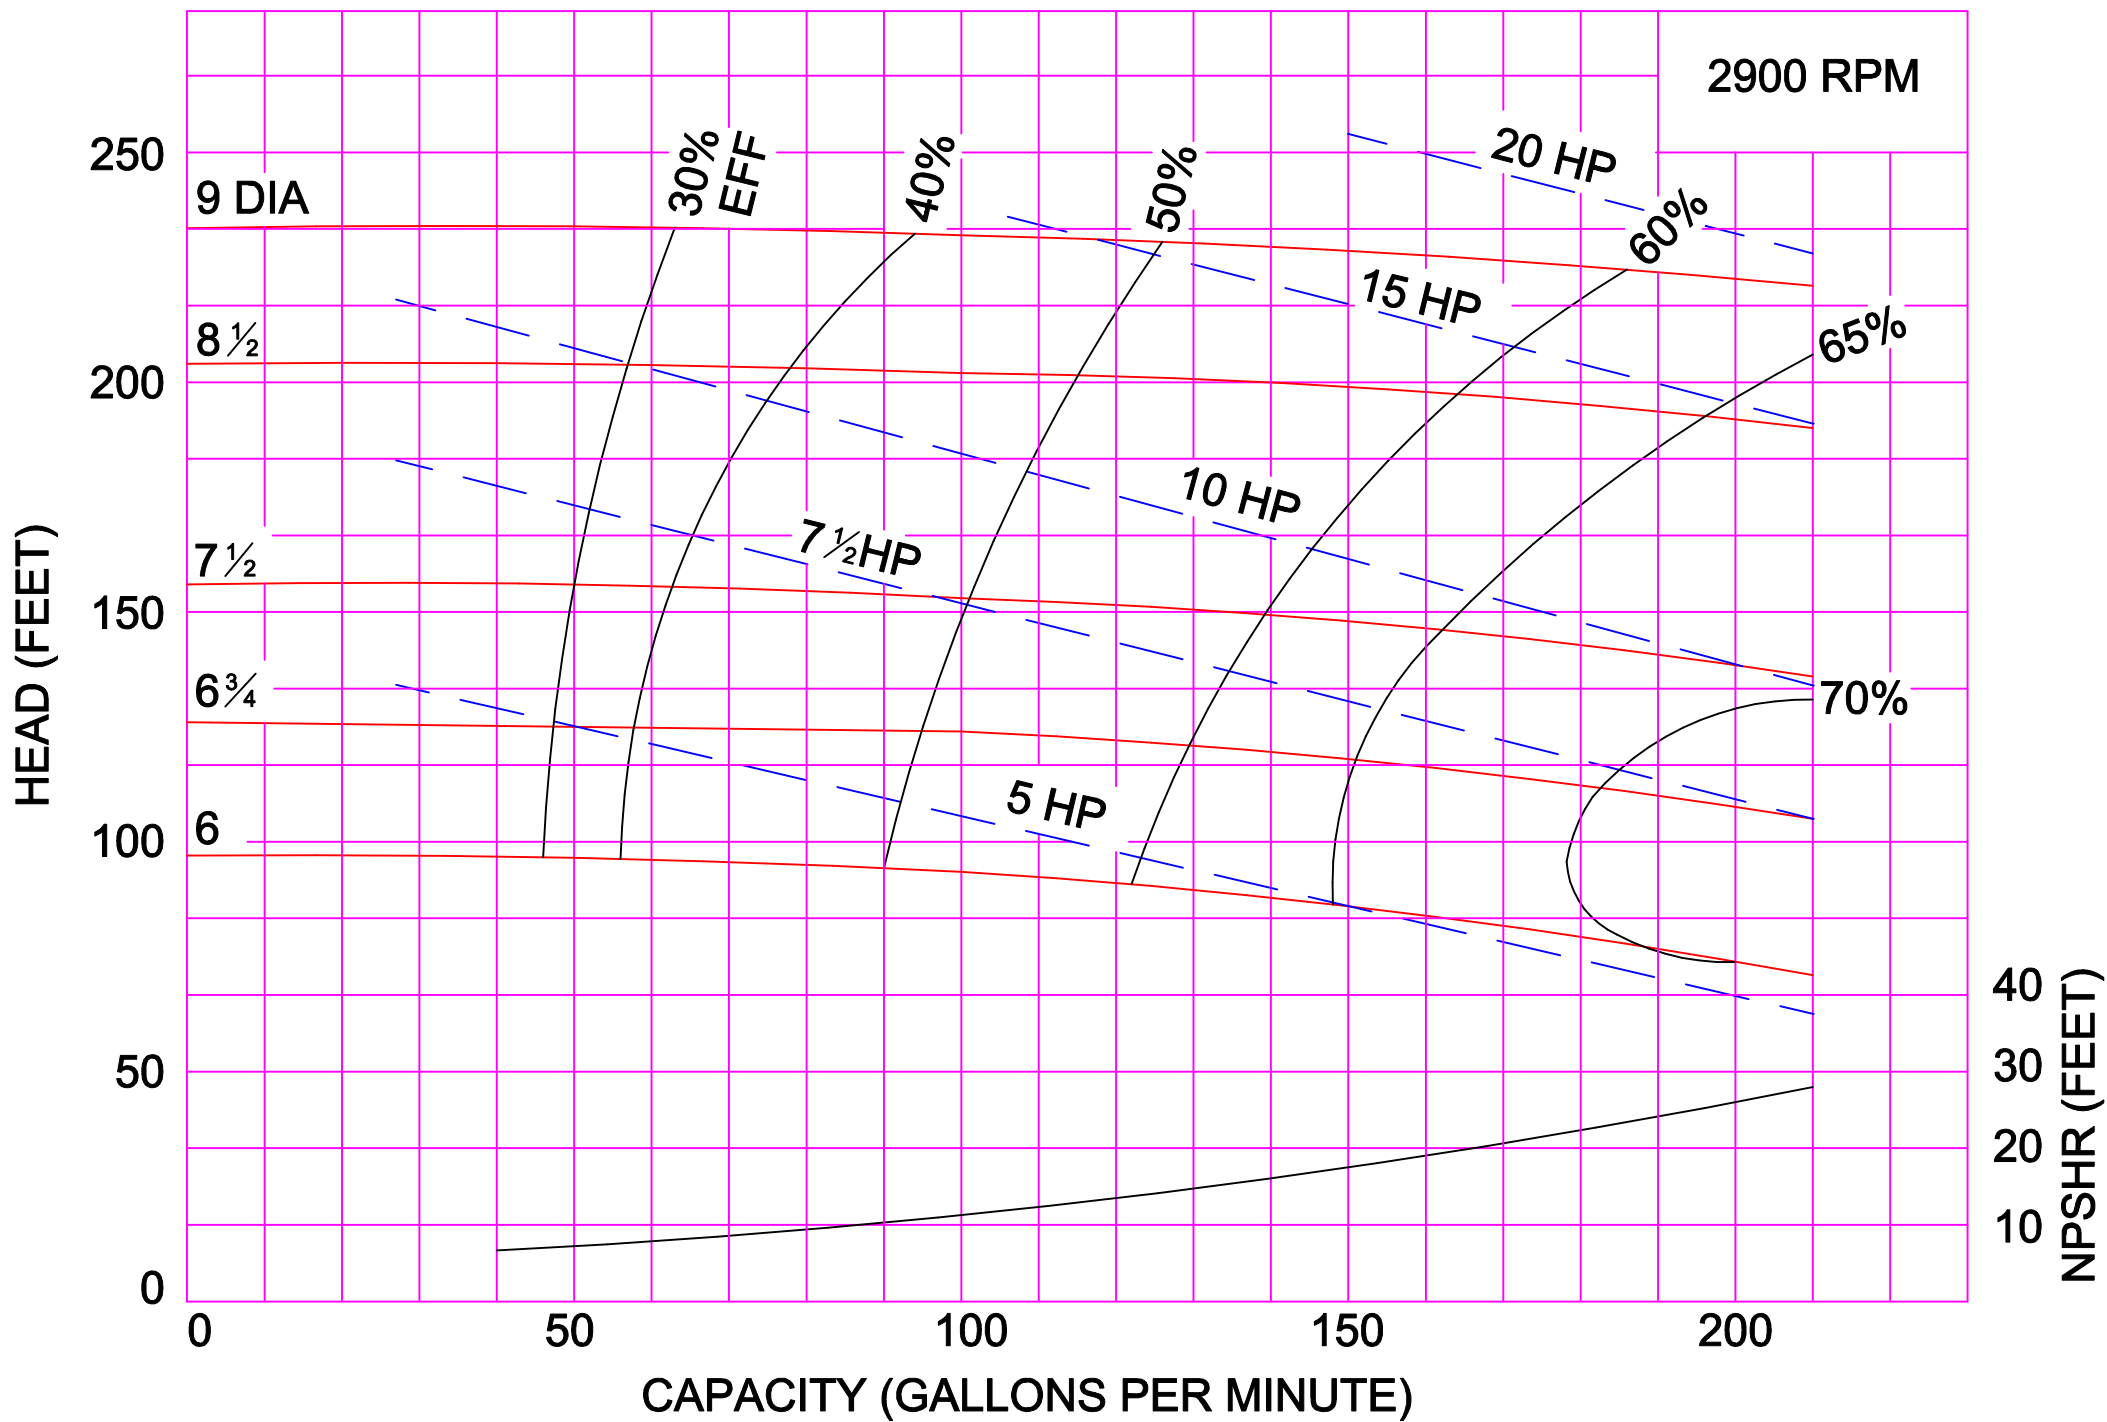

2900 RPM

AMPCO PUMPS COMPANY, INC.  
E-SERIES 1½ x 1¼ STAINLESS STEEL

2900 RPM

AMPCO PUMPS COMPANY, INC.  
E-SERIES 1½ x 1½

AMPCO PUMPS COMPANY, INC.  
E-SERIES 2 x 1½

2900 RPM

AMPCO PUMPS COMPANY, INC.  
E-SERIES 2 x 2