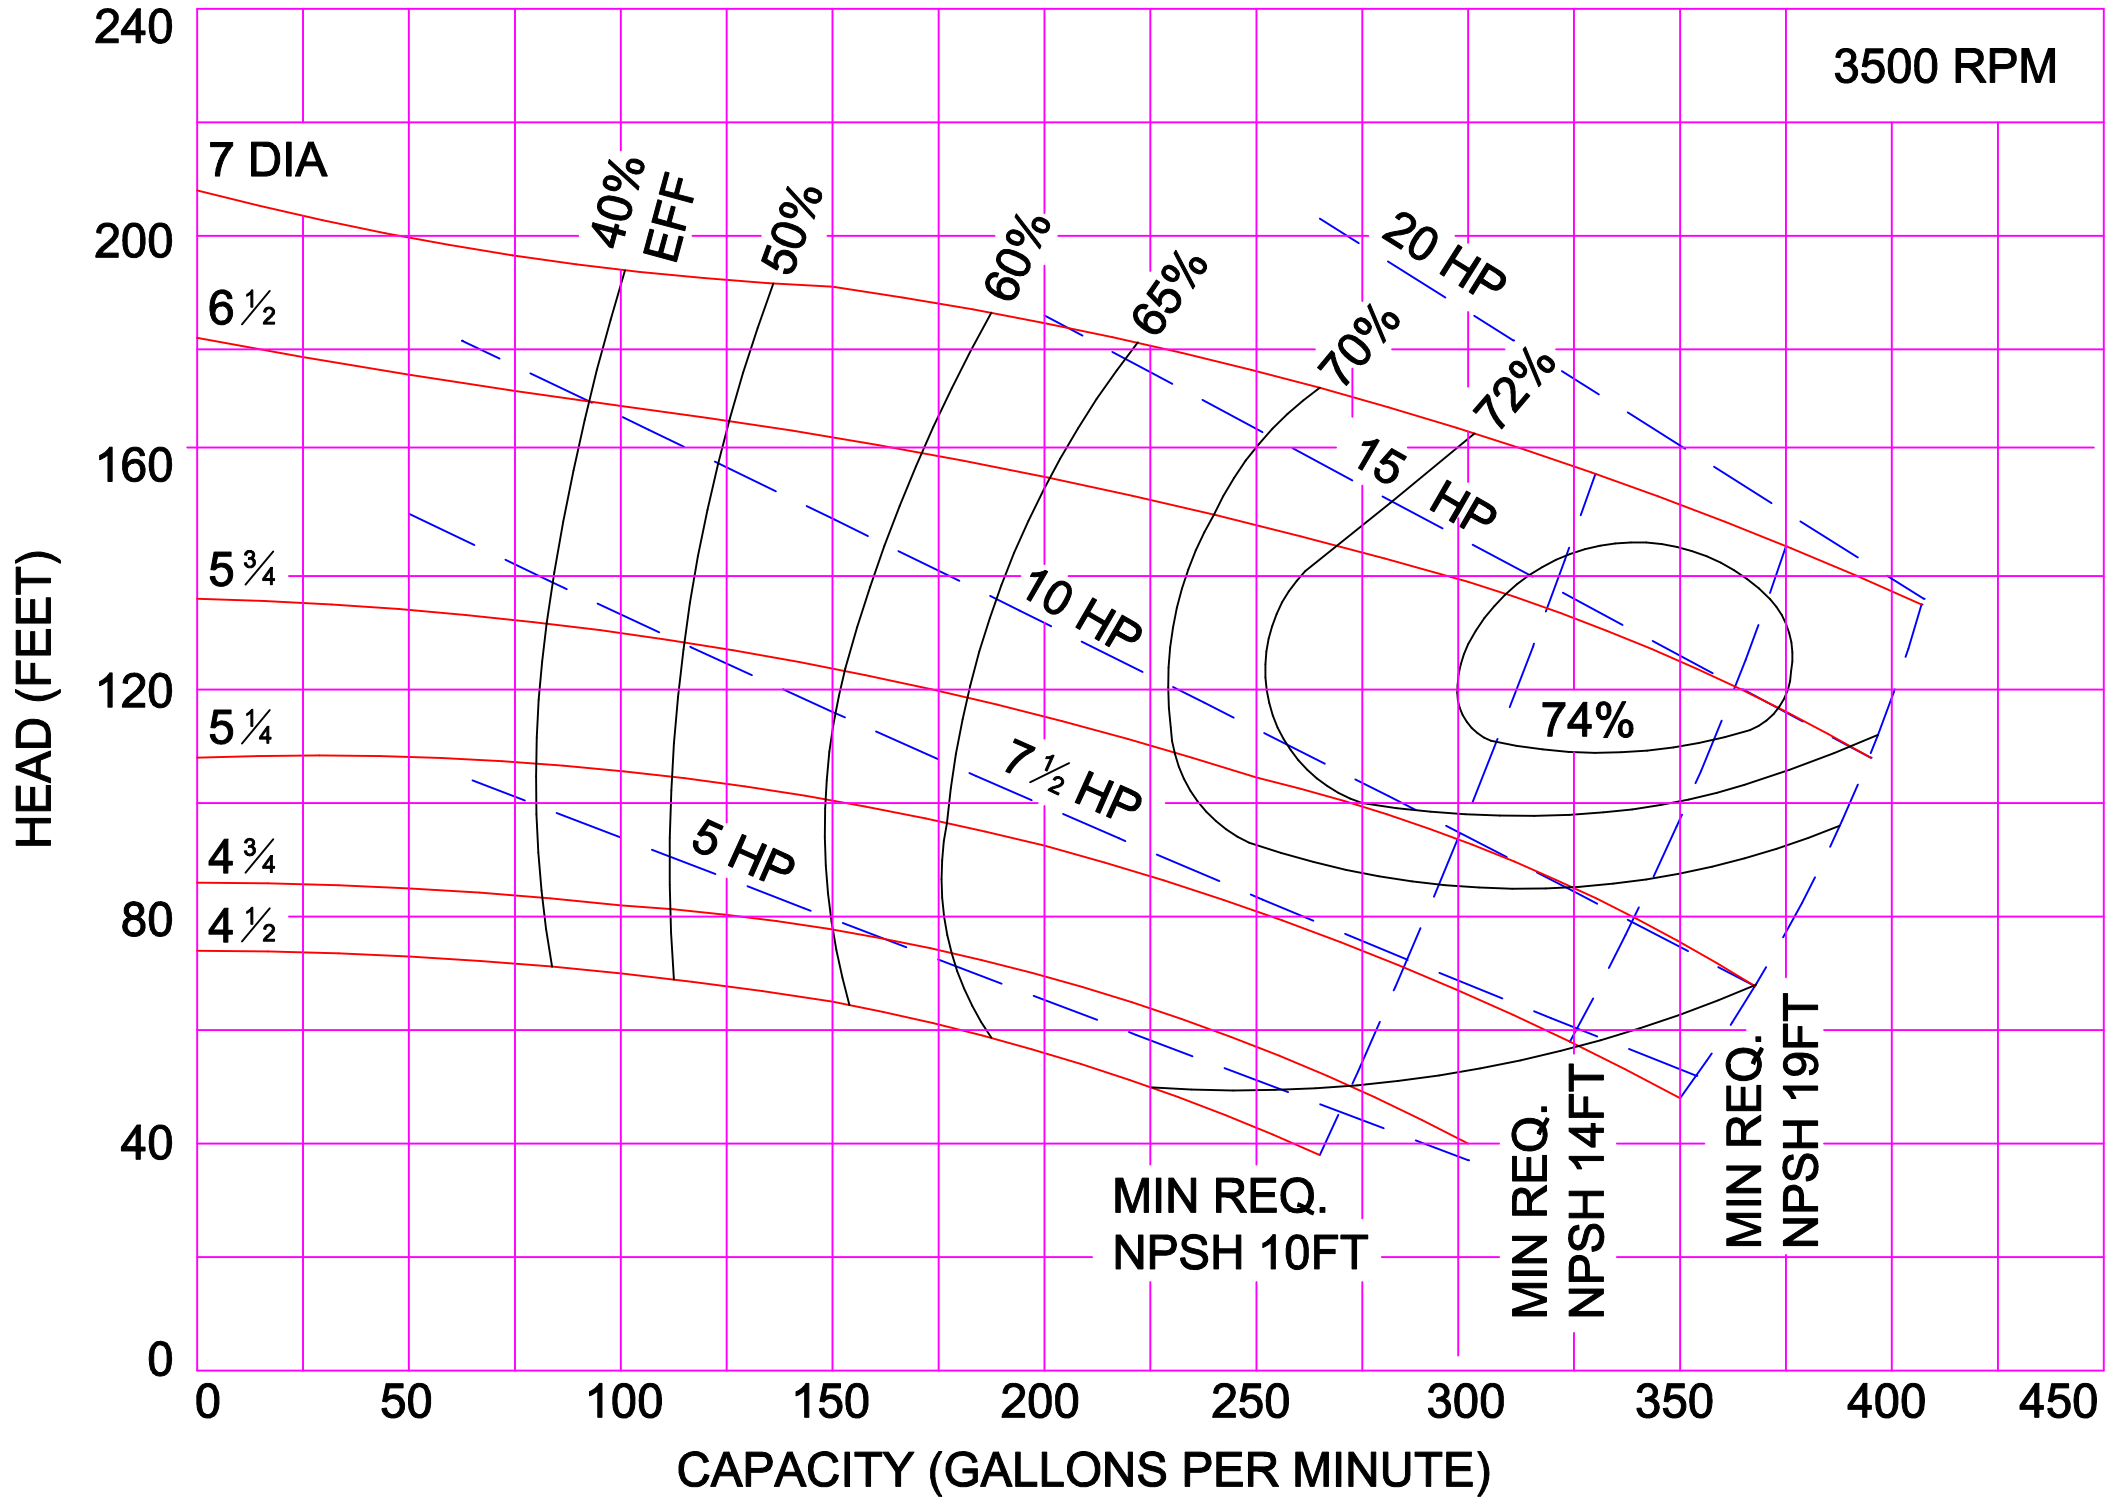

AMPCO PUMPS COMPANY, INC.  
E-SERIES 2½ x 2

3500 RPM

AMPCO PUMPS COMPANY, INC.  
E-SERIES 3 x 2

3500 RPM

3500 RPM

AMPCO PUMPS COMPANY, INC.  
E-SERIES 4 x 3C

AMPCO PUMPS COMPANY, INC.  
E-SERIES 1½ x 1¼ BRONZE