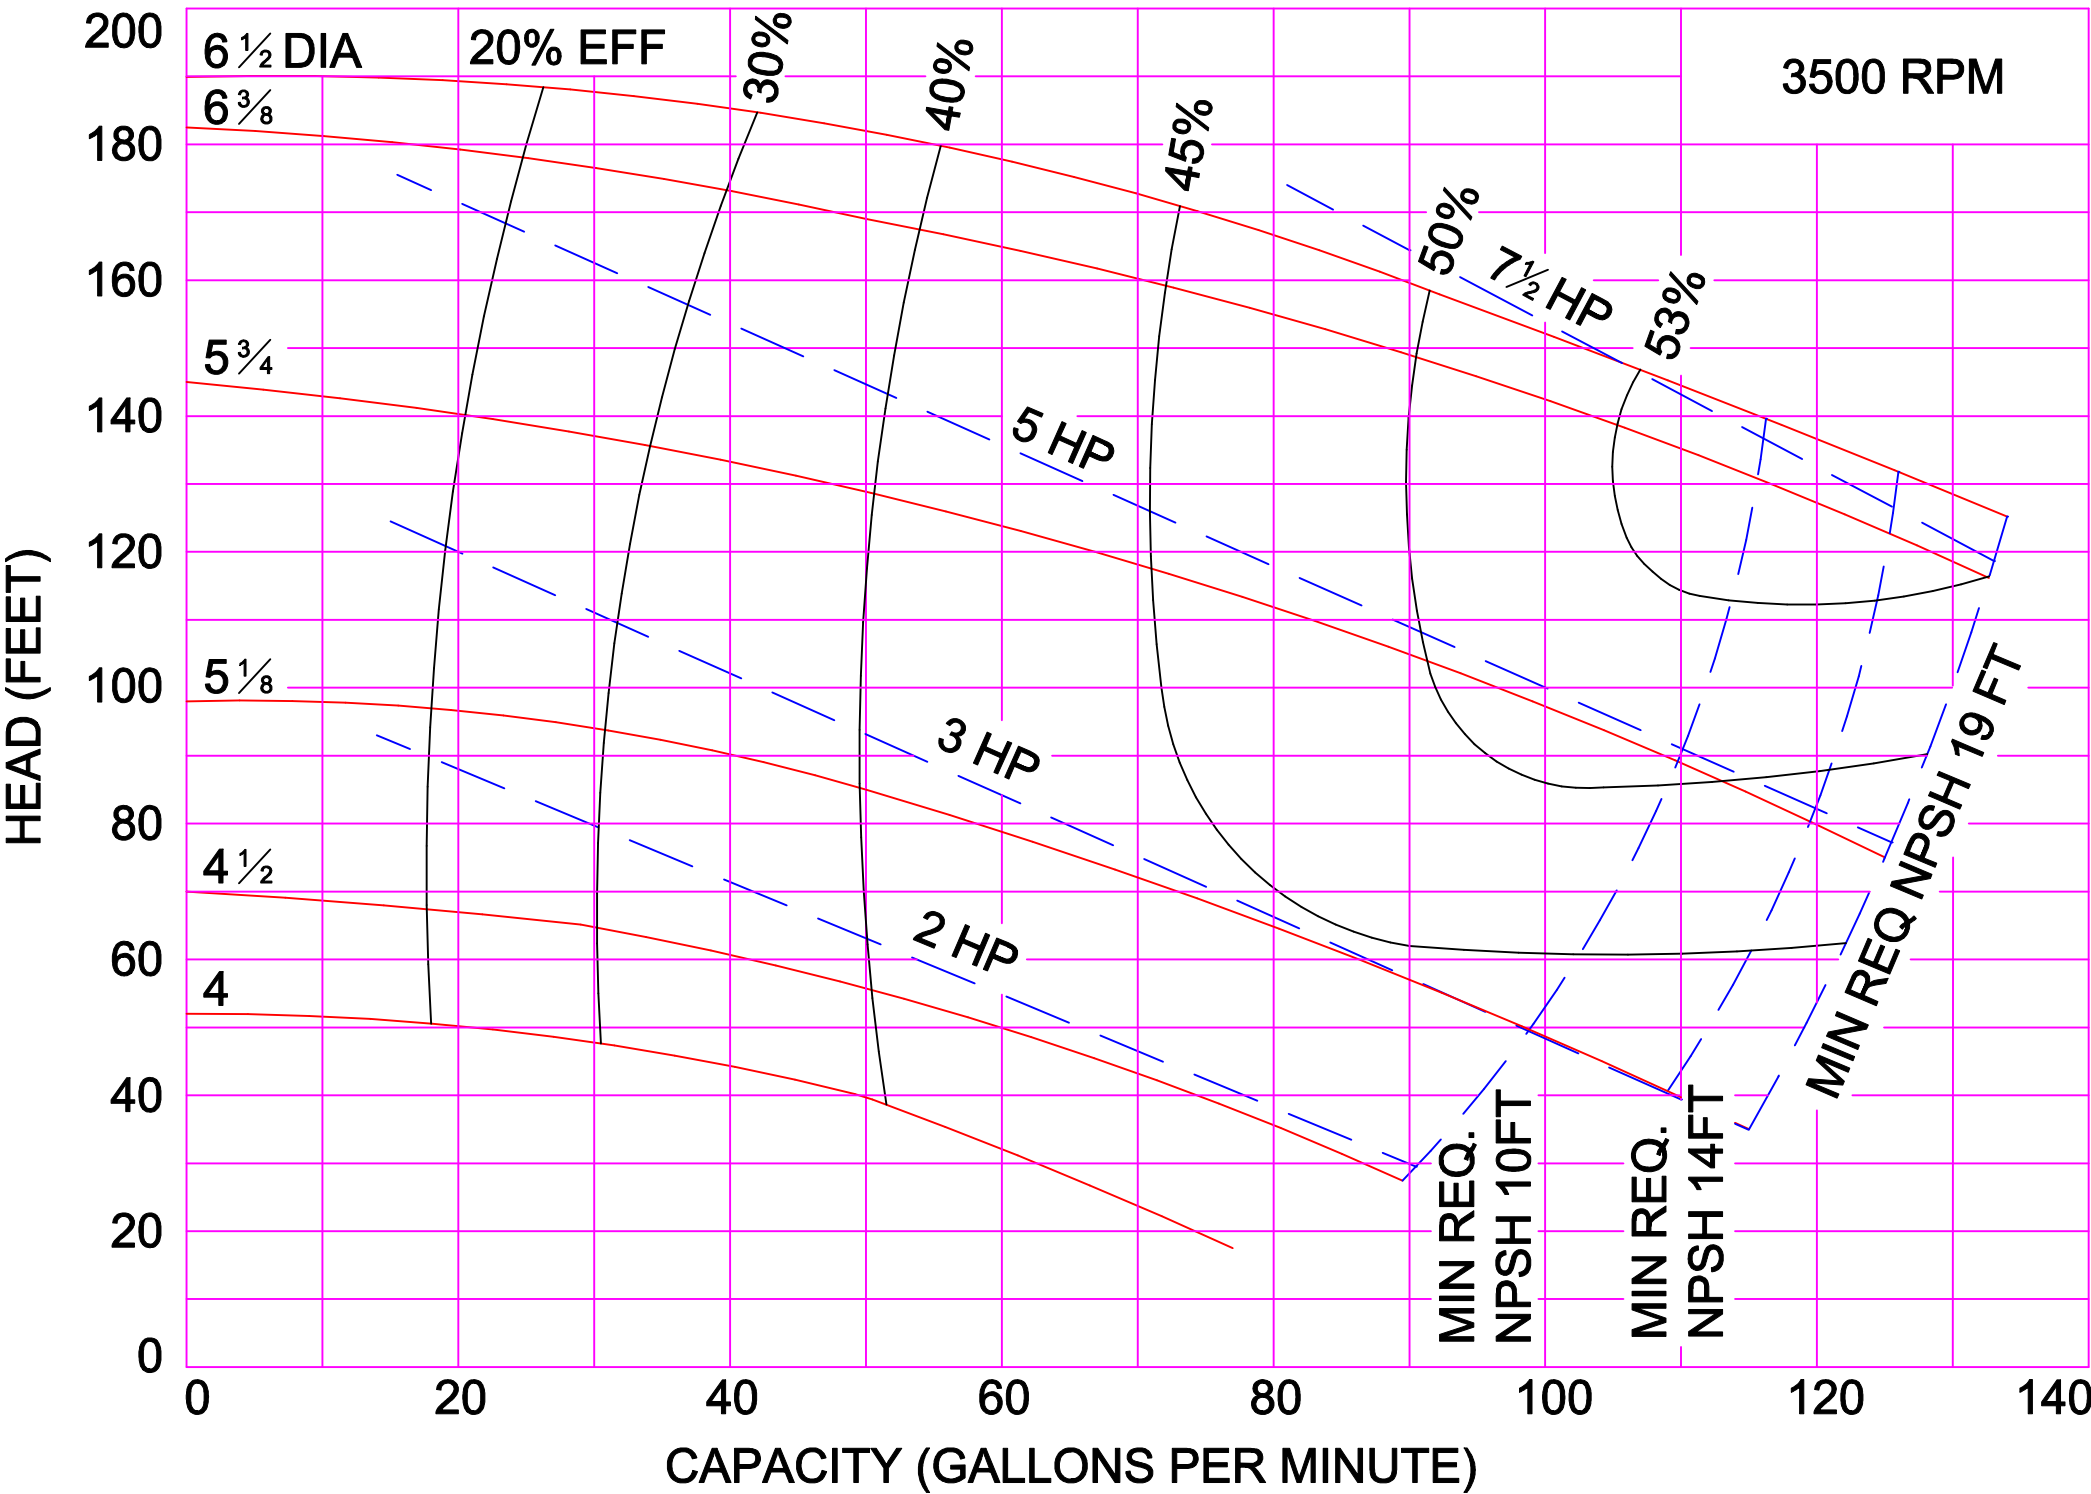

AMPCO PUMPS COMPANY, INC.
E-SERIES 2 x 1½