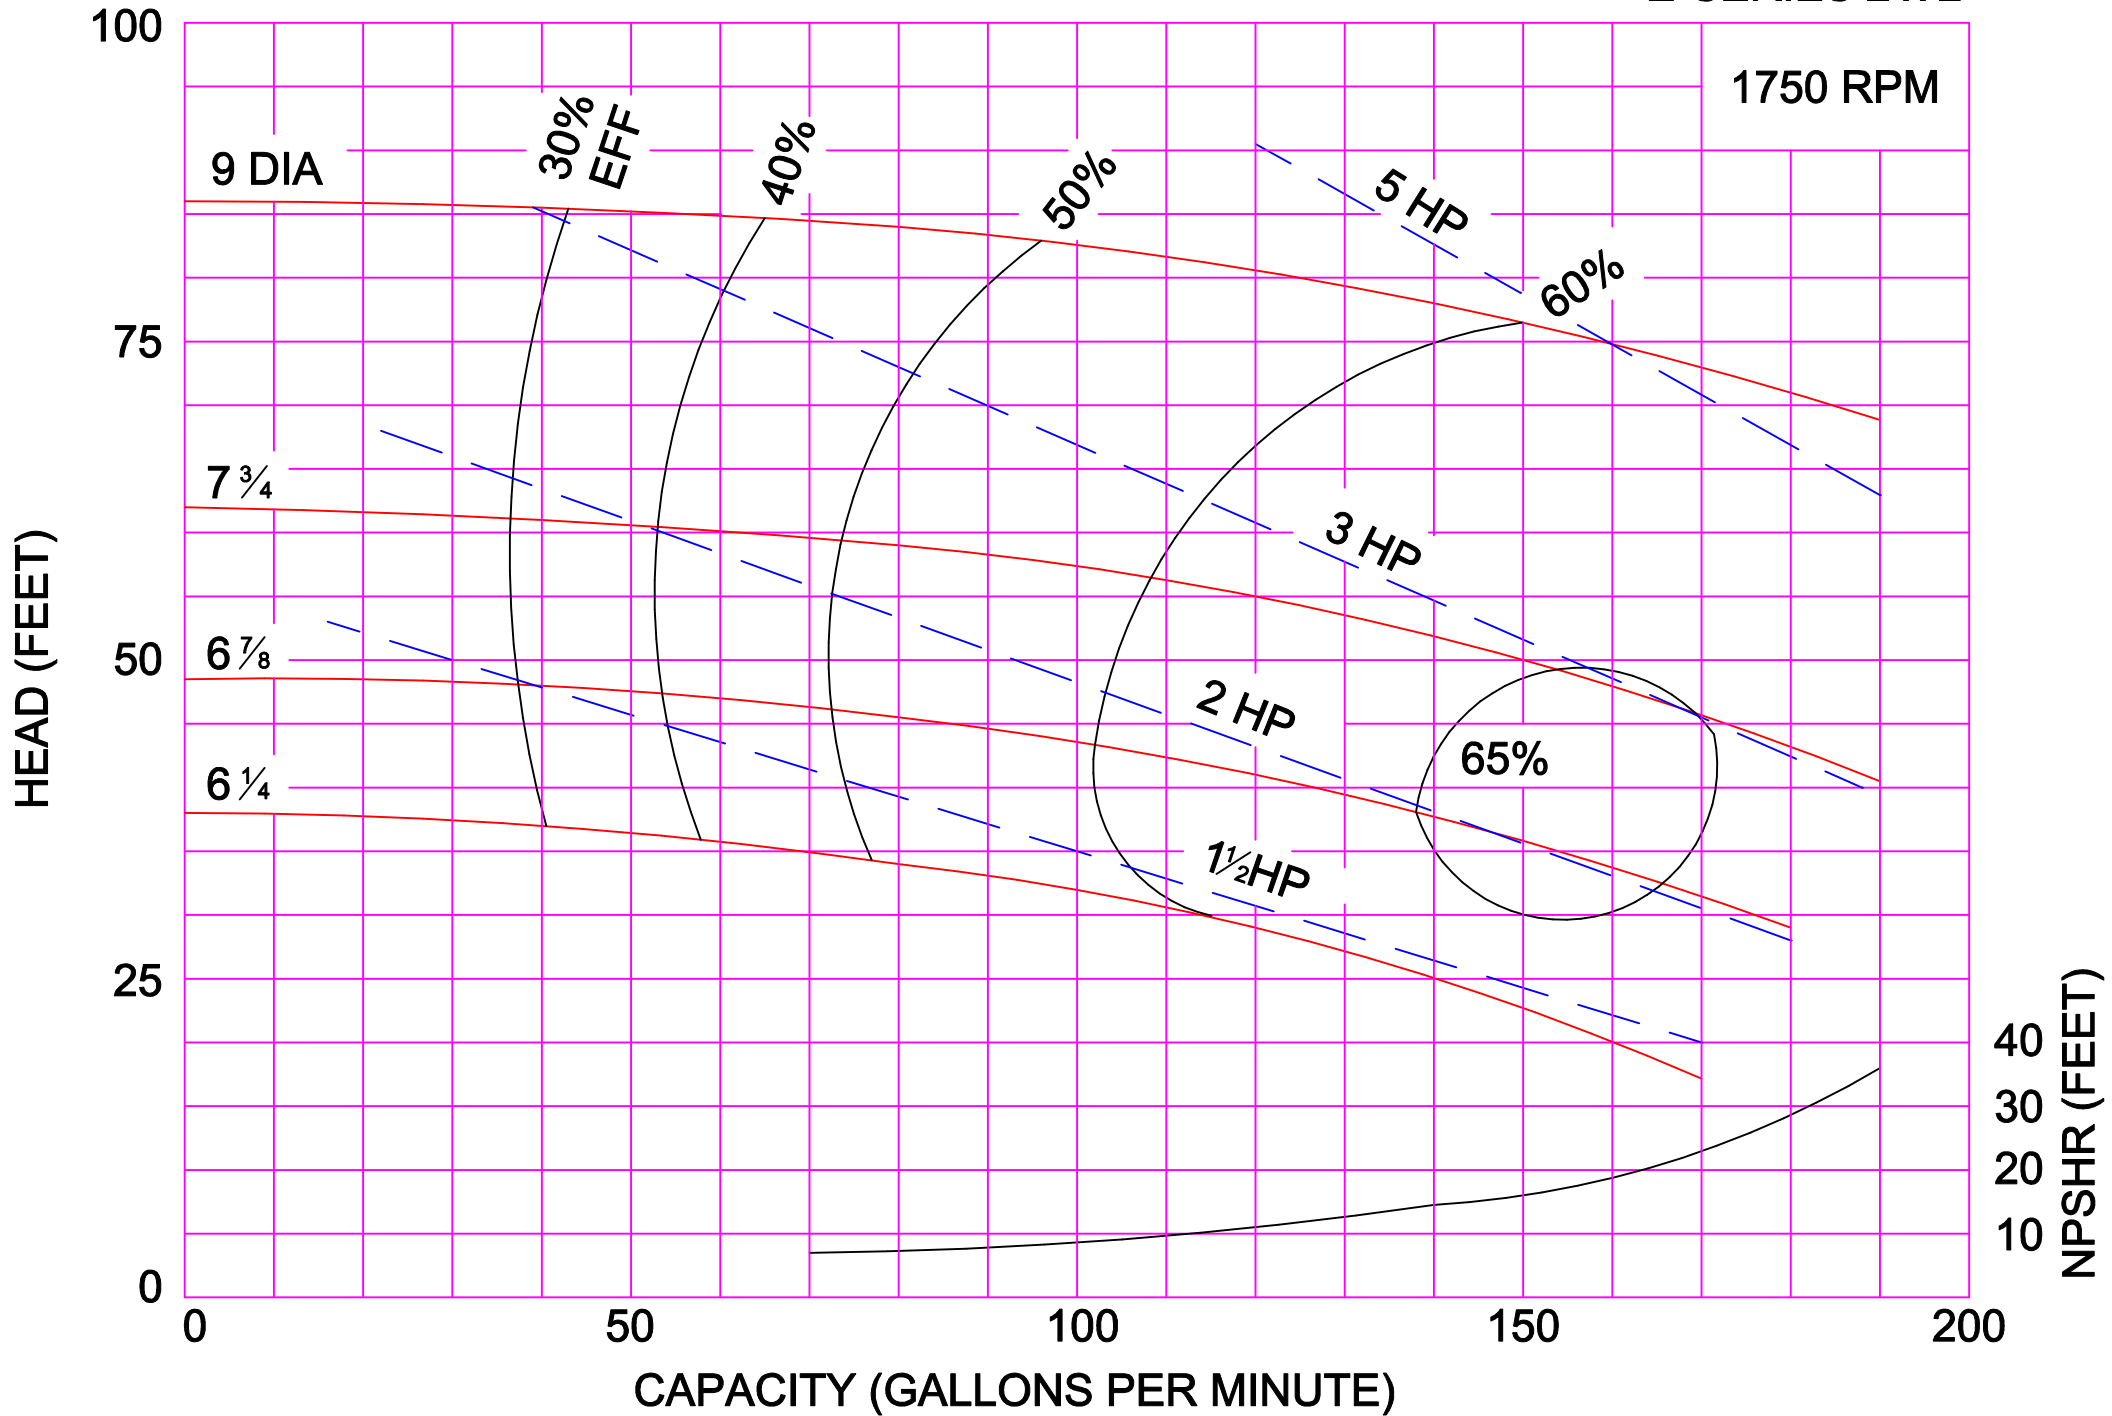

AMPCO PUMPS COMPANY, INC.  
E-SERIES 1½ x 1¼ STAINLESS STEEL

AMPCO PUMPS COMPANY, INC.  
E-SERIES 1½ x 1½

AMPCO PUMPS COMPANY, INC.  
E-SERIES 2 x 1½

1750 RPM

AMPCO PUMPS COMPANY, INC.  
E-SERIES 2 x 2

AMPCO PUMPS COMPANY, INC.  
E-SERIES 2½ x 2