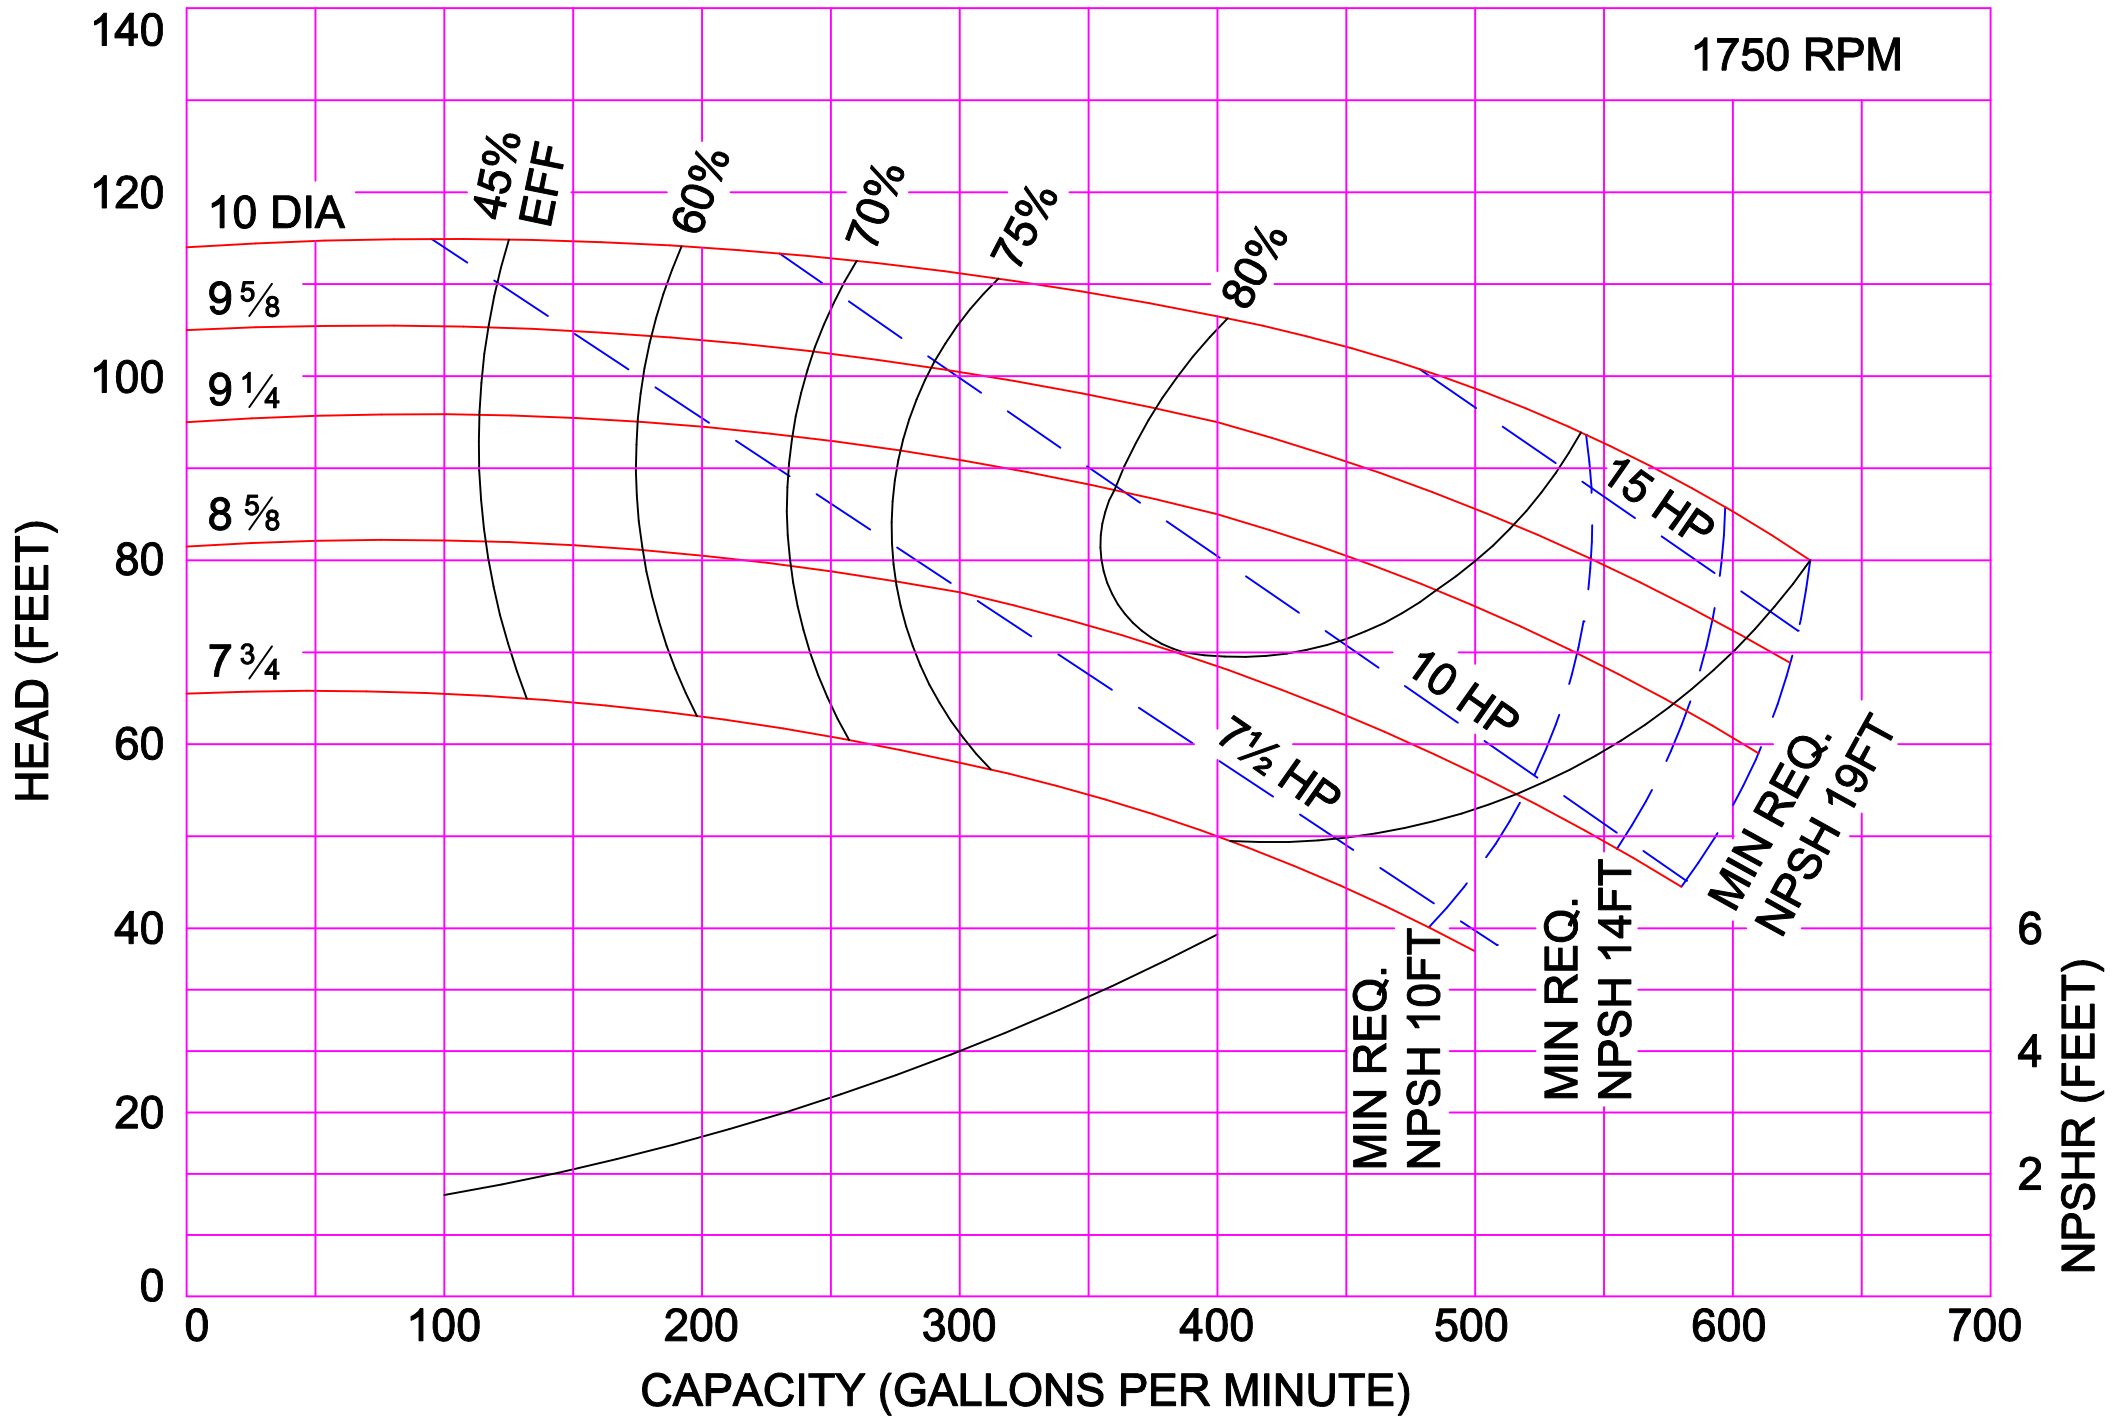

1750 RPM

1750 RPM

1750 RPM

AMPCO PUMPS COMPANY, INC.  
E-SERIES 4 x 3C

1750 RPM

AMPCO PUMPS COMPANY, INC.  
E-SERIES 4 x 3L

AMPCO PUMPS COMPANY, INC.  
E-SERIES 5 x 4

AMPCO PUMPS COMPANY, INC.  
E-SERIES 6 x 6