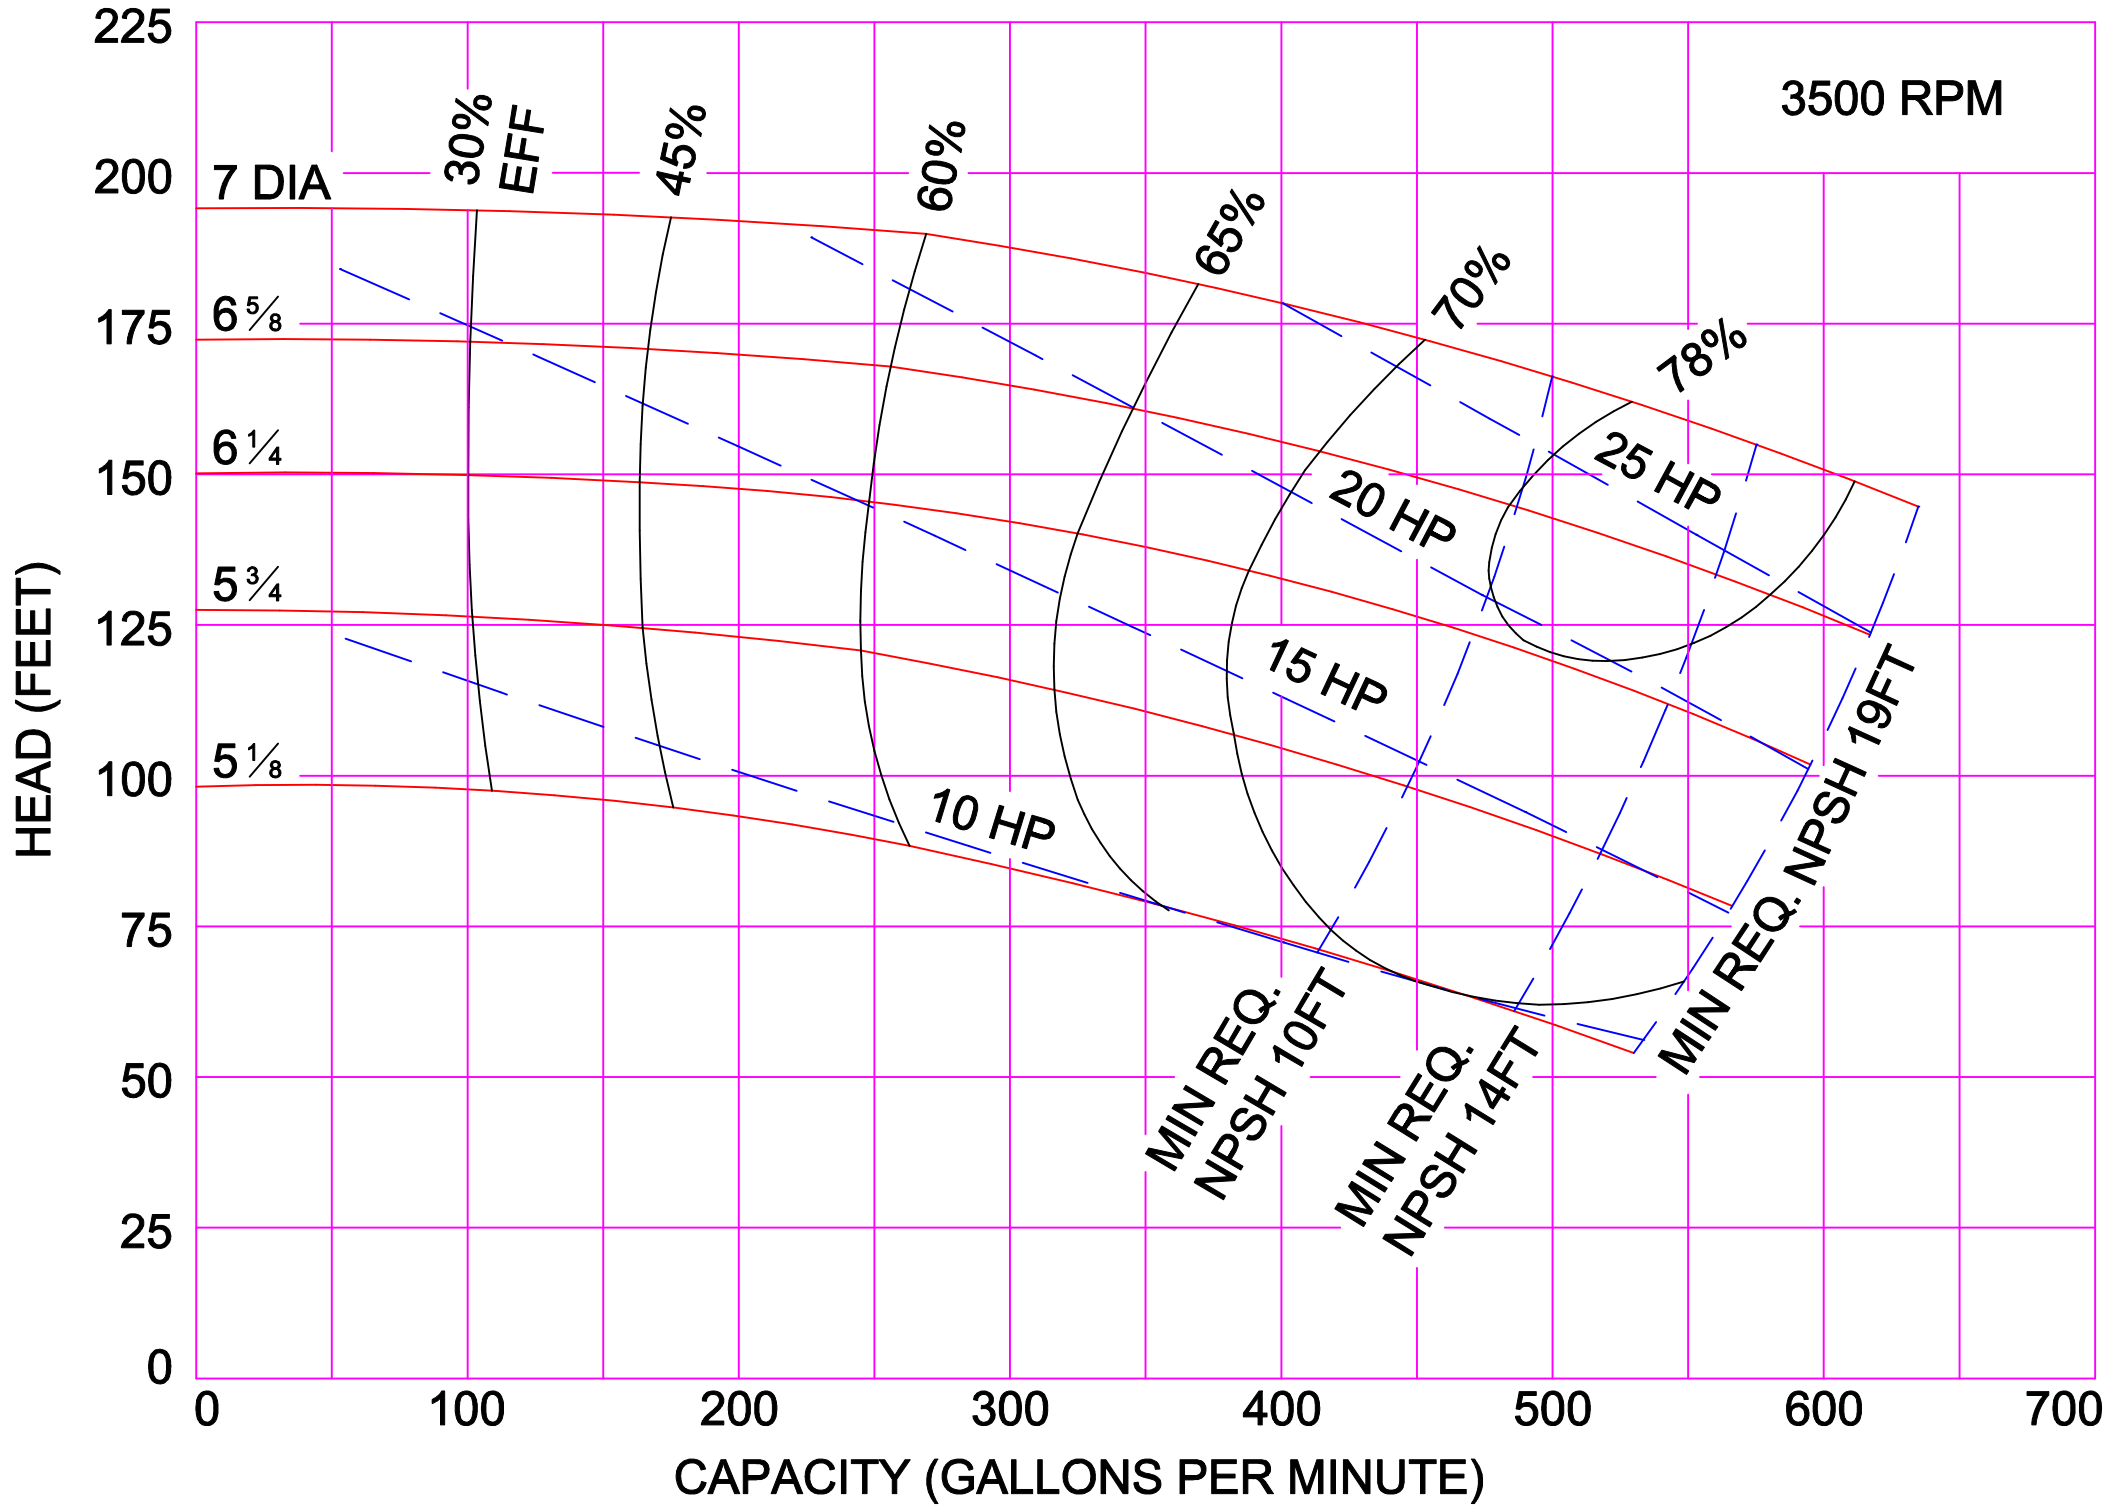

AMPCO PUMPS COMPANY, INC.  
E-SERIES 2½ x 2

3500 RPM

AMPCO PUMPS COMPANY, INC.  
E-SERIES 3 x 2

3500 RPM

3500 RPM

AMPCO PUMPS COMPANY, INC.  
E-SERIES 4 x 3C

AMPCO PUMPS COMPANY, INC.  
E-SERIES 1½ x 1¼ BRONZE