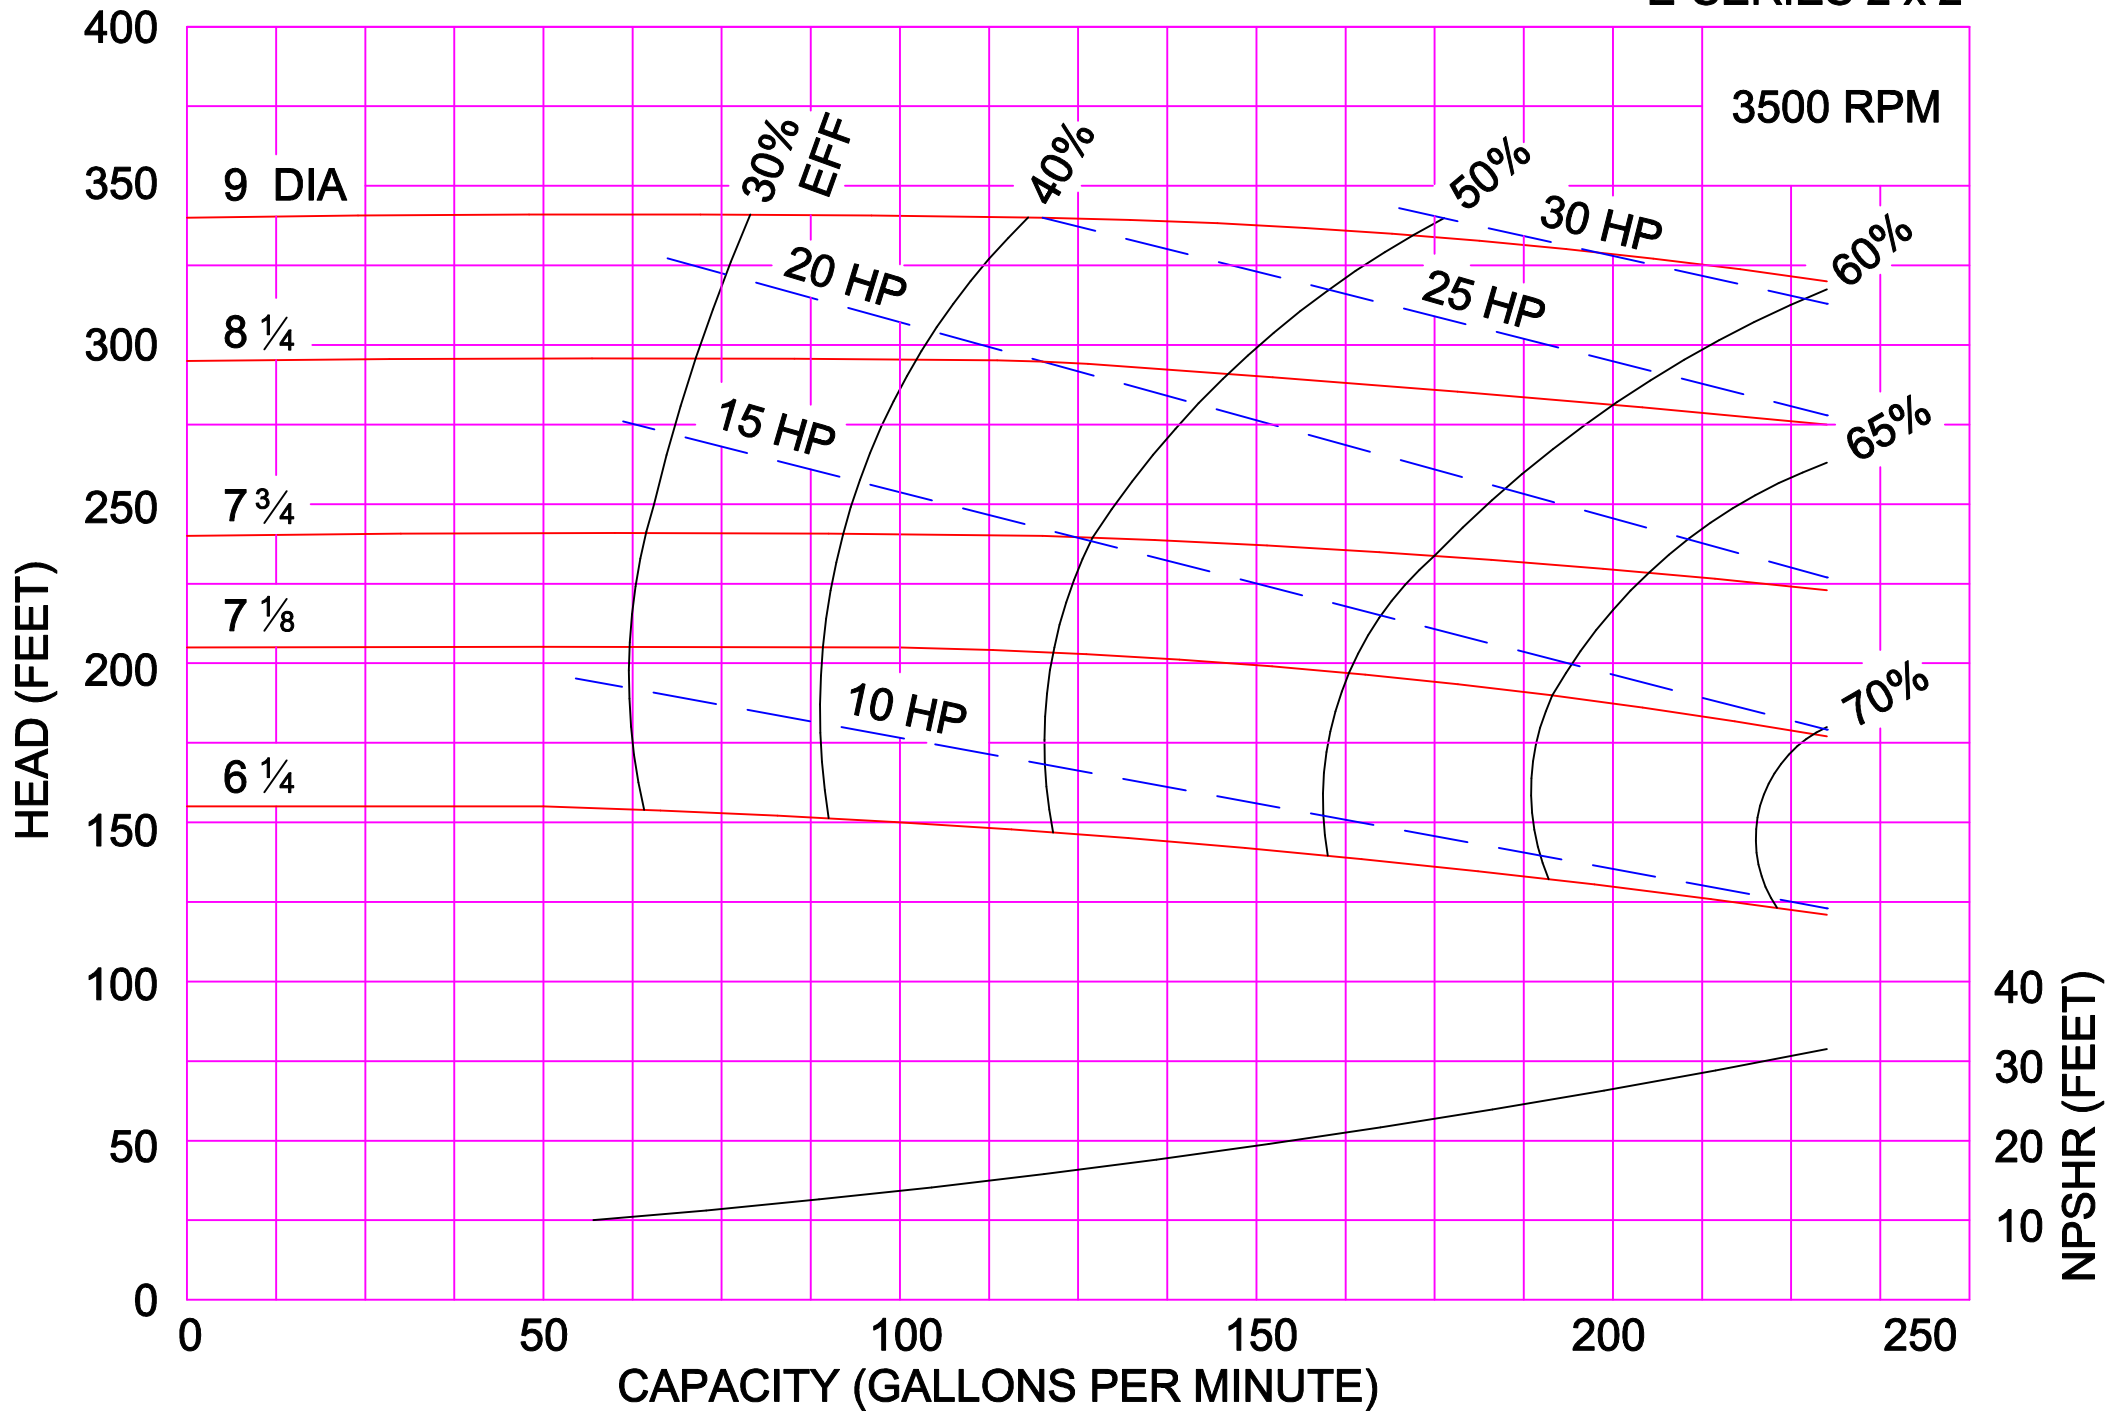

AMPCO PUMPS COMPANY, INC.  
E-SERIES 2½ x 2

3500 RPM

AMPCO PUMPS COMPANY, INC.  
E-SERIES 3 x 2

3500 RPM

3500 RPM

AMPCO PUMPS COMPANY, INC.  
E-SERIES 4 x 3C

AMPCO PUMPS COMPANY, INC.  
E-SERIES 1½ x 1¼ BRONZE