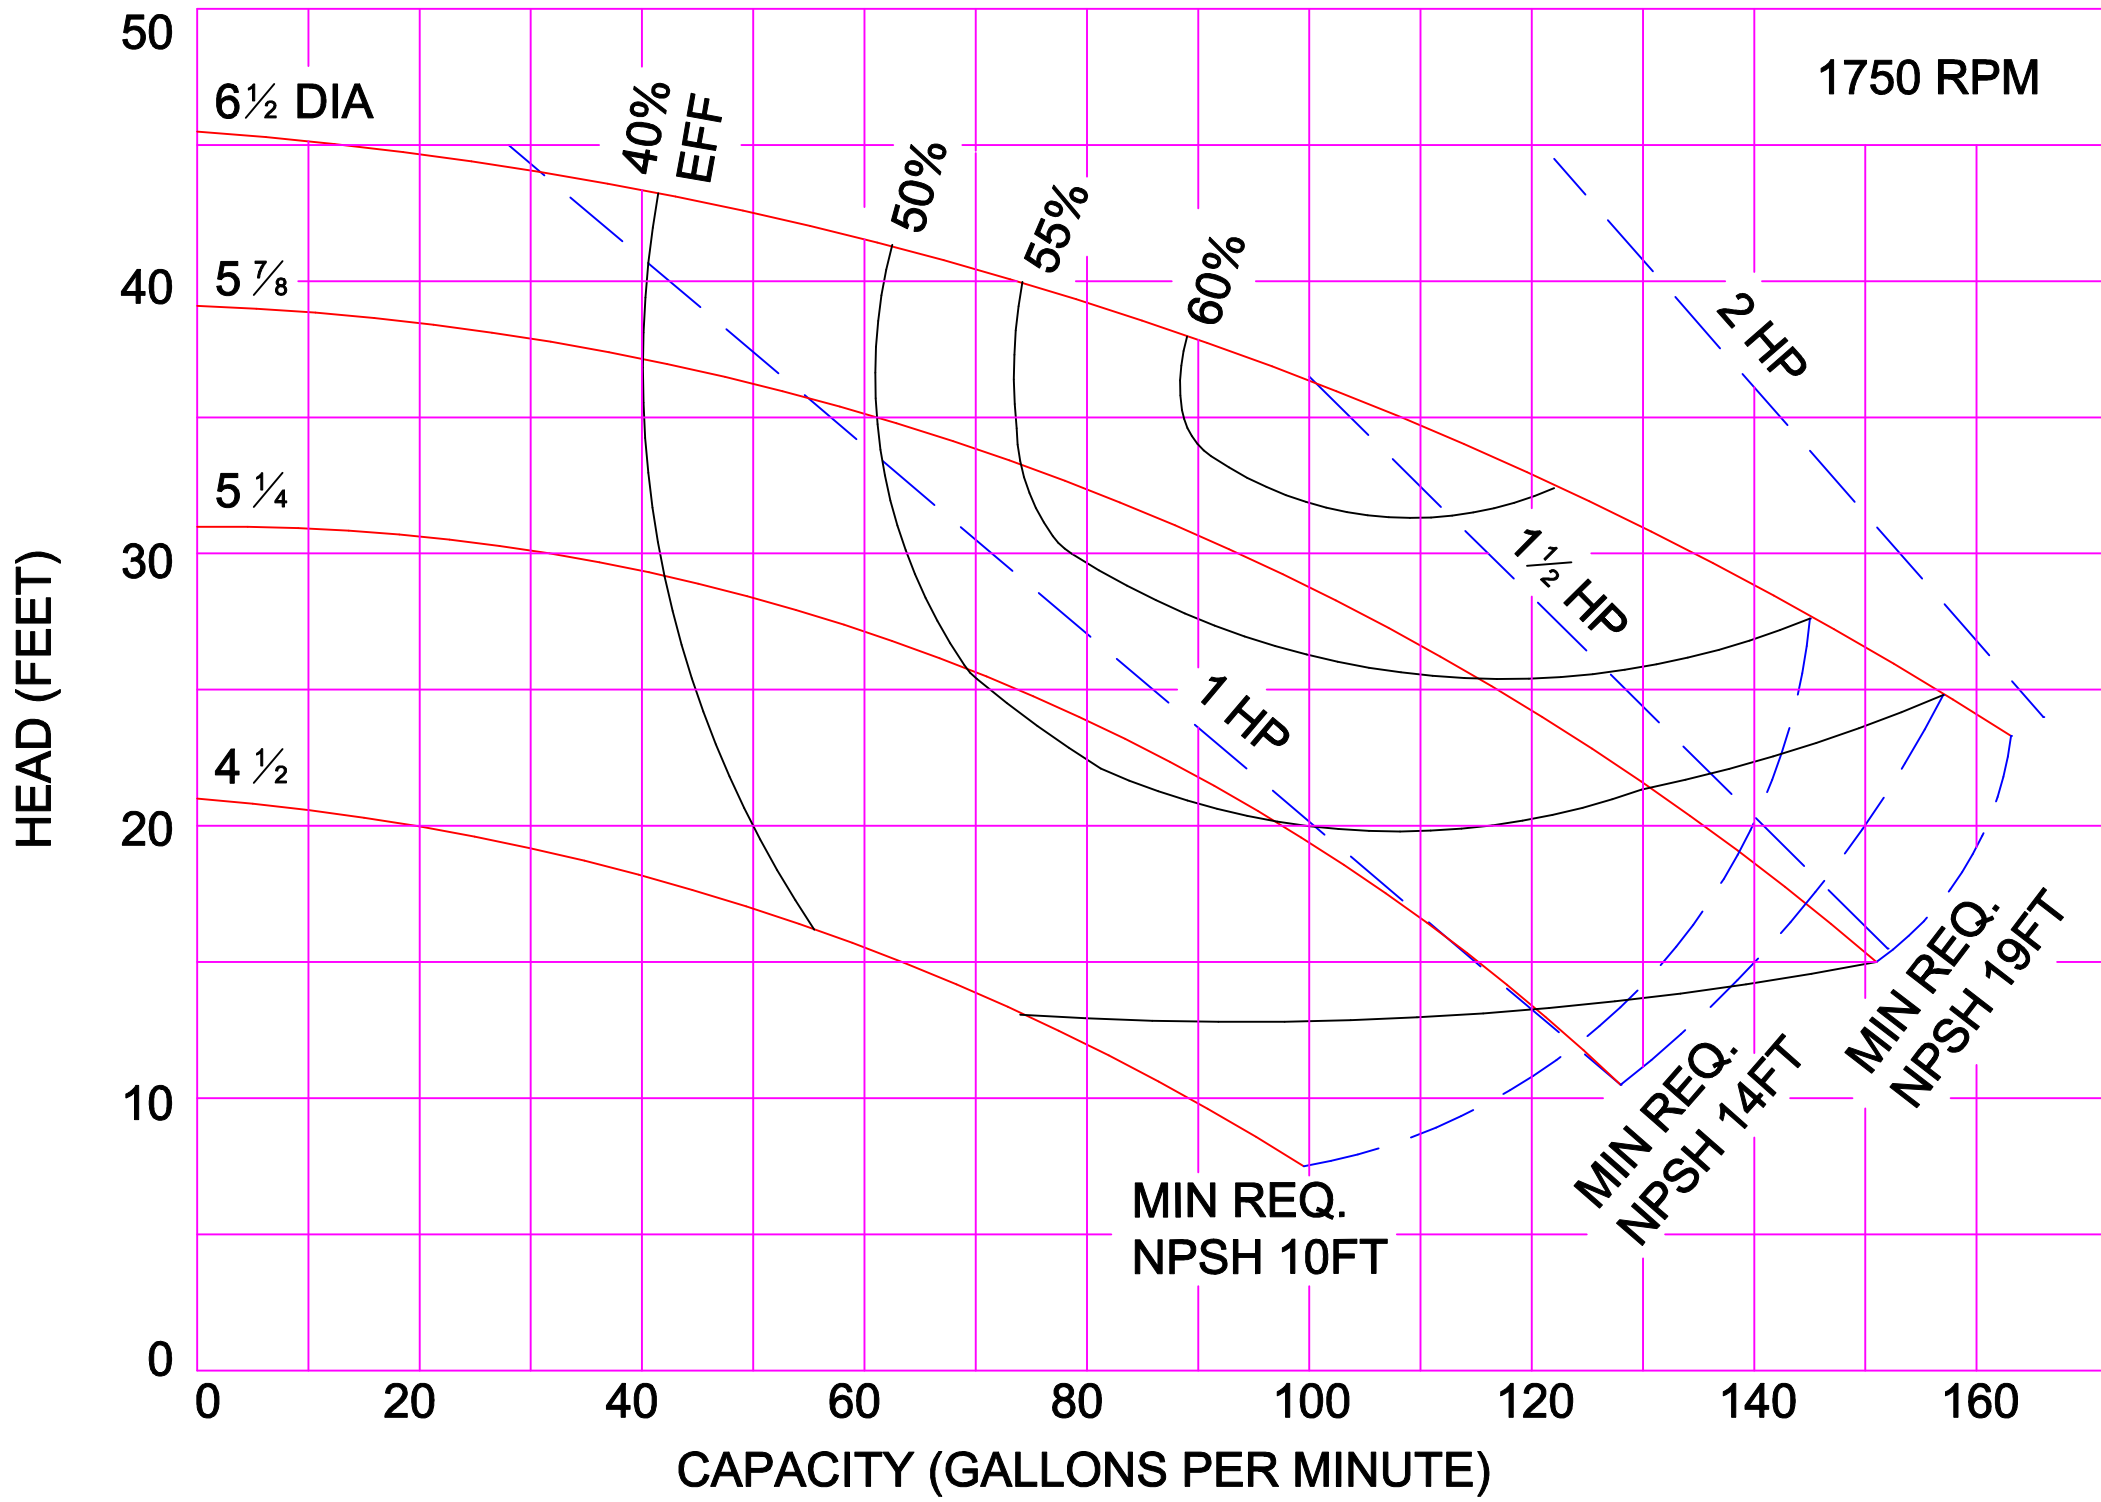

1750 RPM

1750 RPM

1750 RPM

AMPCO PUMPS COMPANY, INC.  
E-SERIES 4 x 3C

1750 RPM

AMPCO PUMPS COMPANY, INC.  
E-SERIES 4 x 3L

AMPCO PUMPS COMPANY, INC.  
E-SERIES 5 x 4

AMPCO PUMPS COMPANY, INC.  
E-SERIES 6 x 6