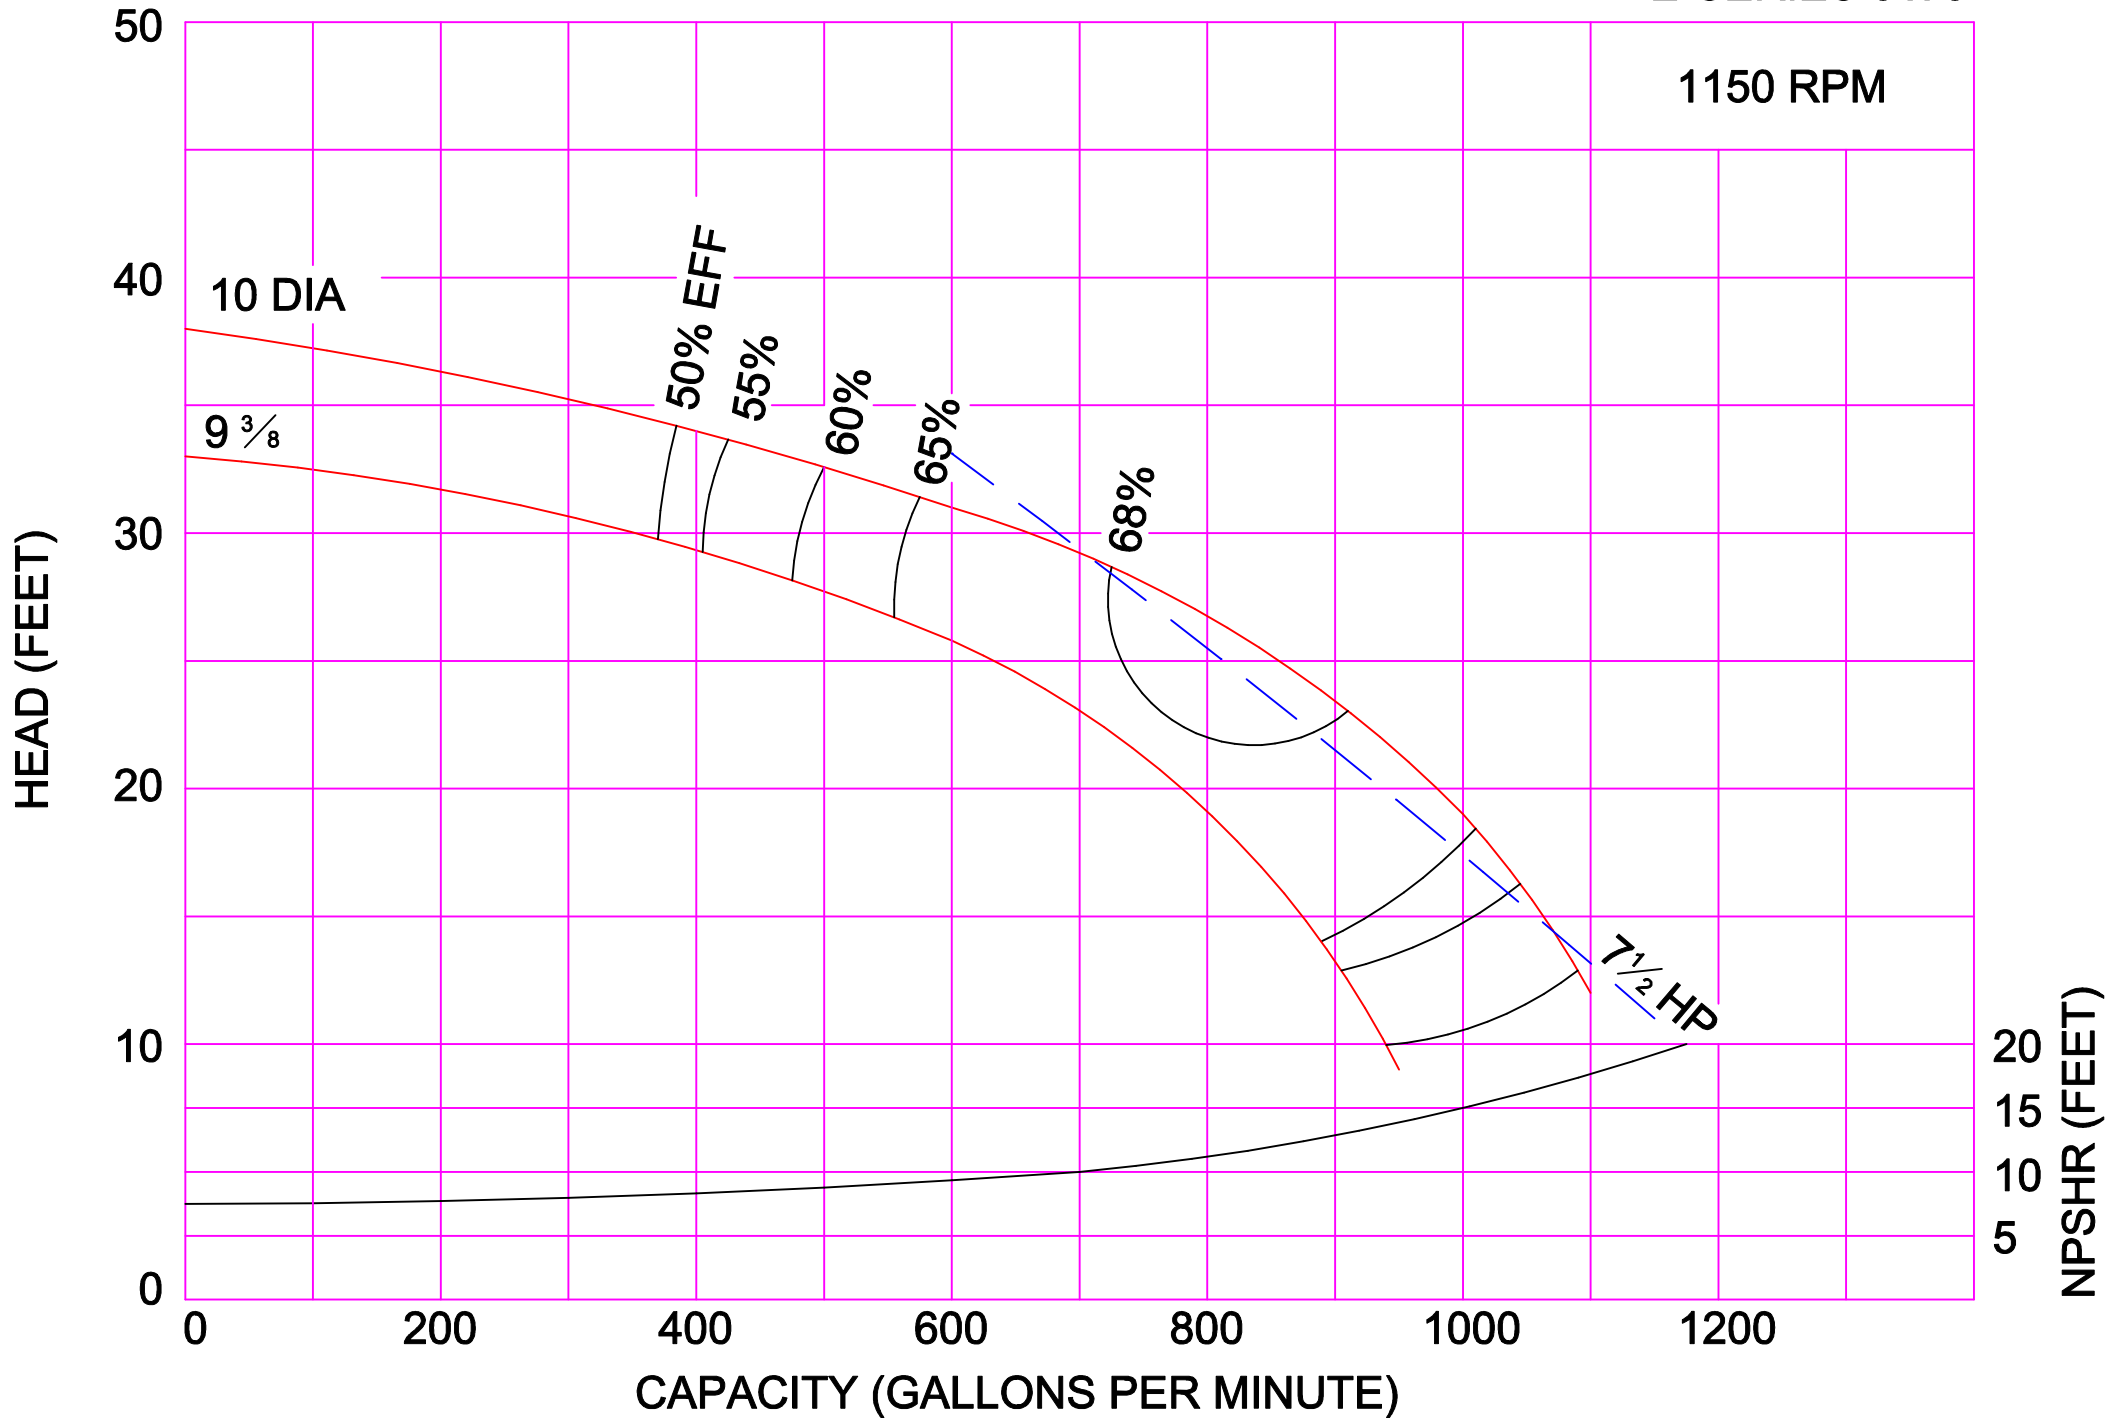

AMPCO PUMPS COMPANY, INC.  
E-SERIES 4 x 3L

1150 RPM

AMPCO PUMPS COMPANY, INC.  
E-SERIES 5x4

1150 RPM

AMPCO PUMPS COMPANY, INC.  
E-SERIES 6 x 6

1150 RPM

AMPCO PUMPS COMPANY, INC.  
E-SERIES 1½ x 1¼ BRONZE