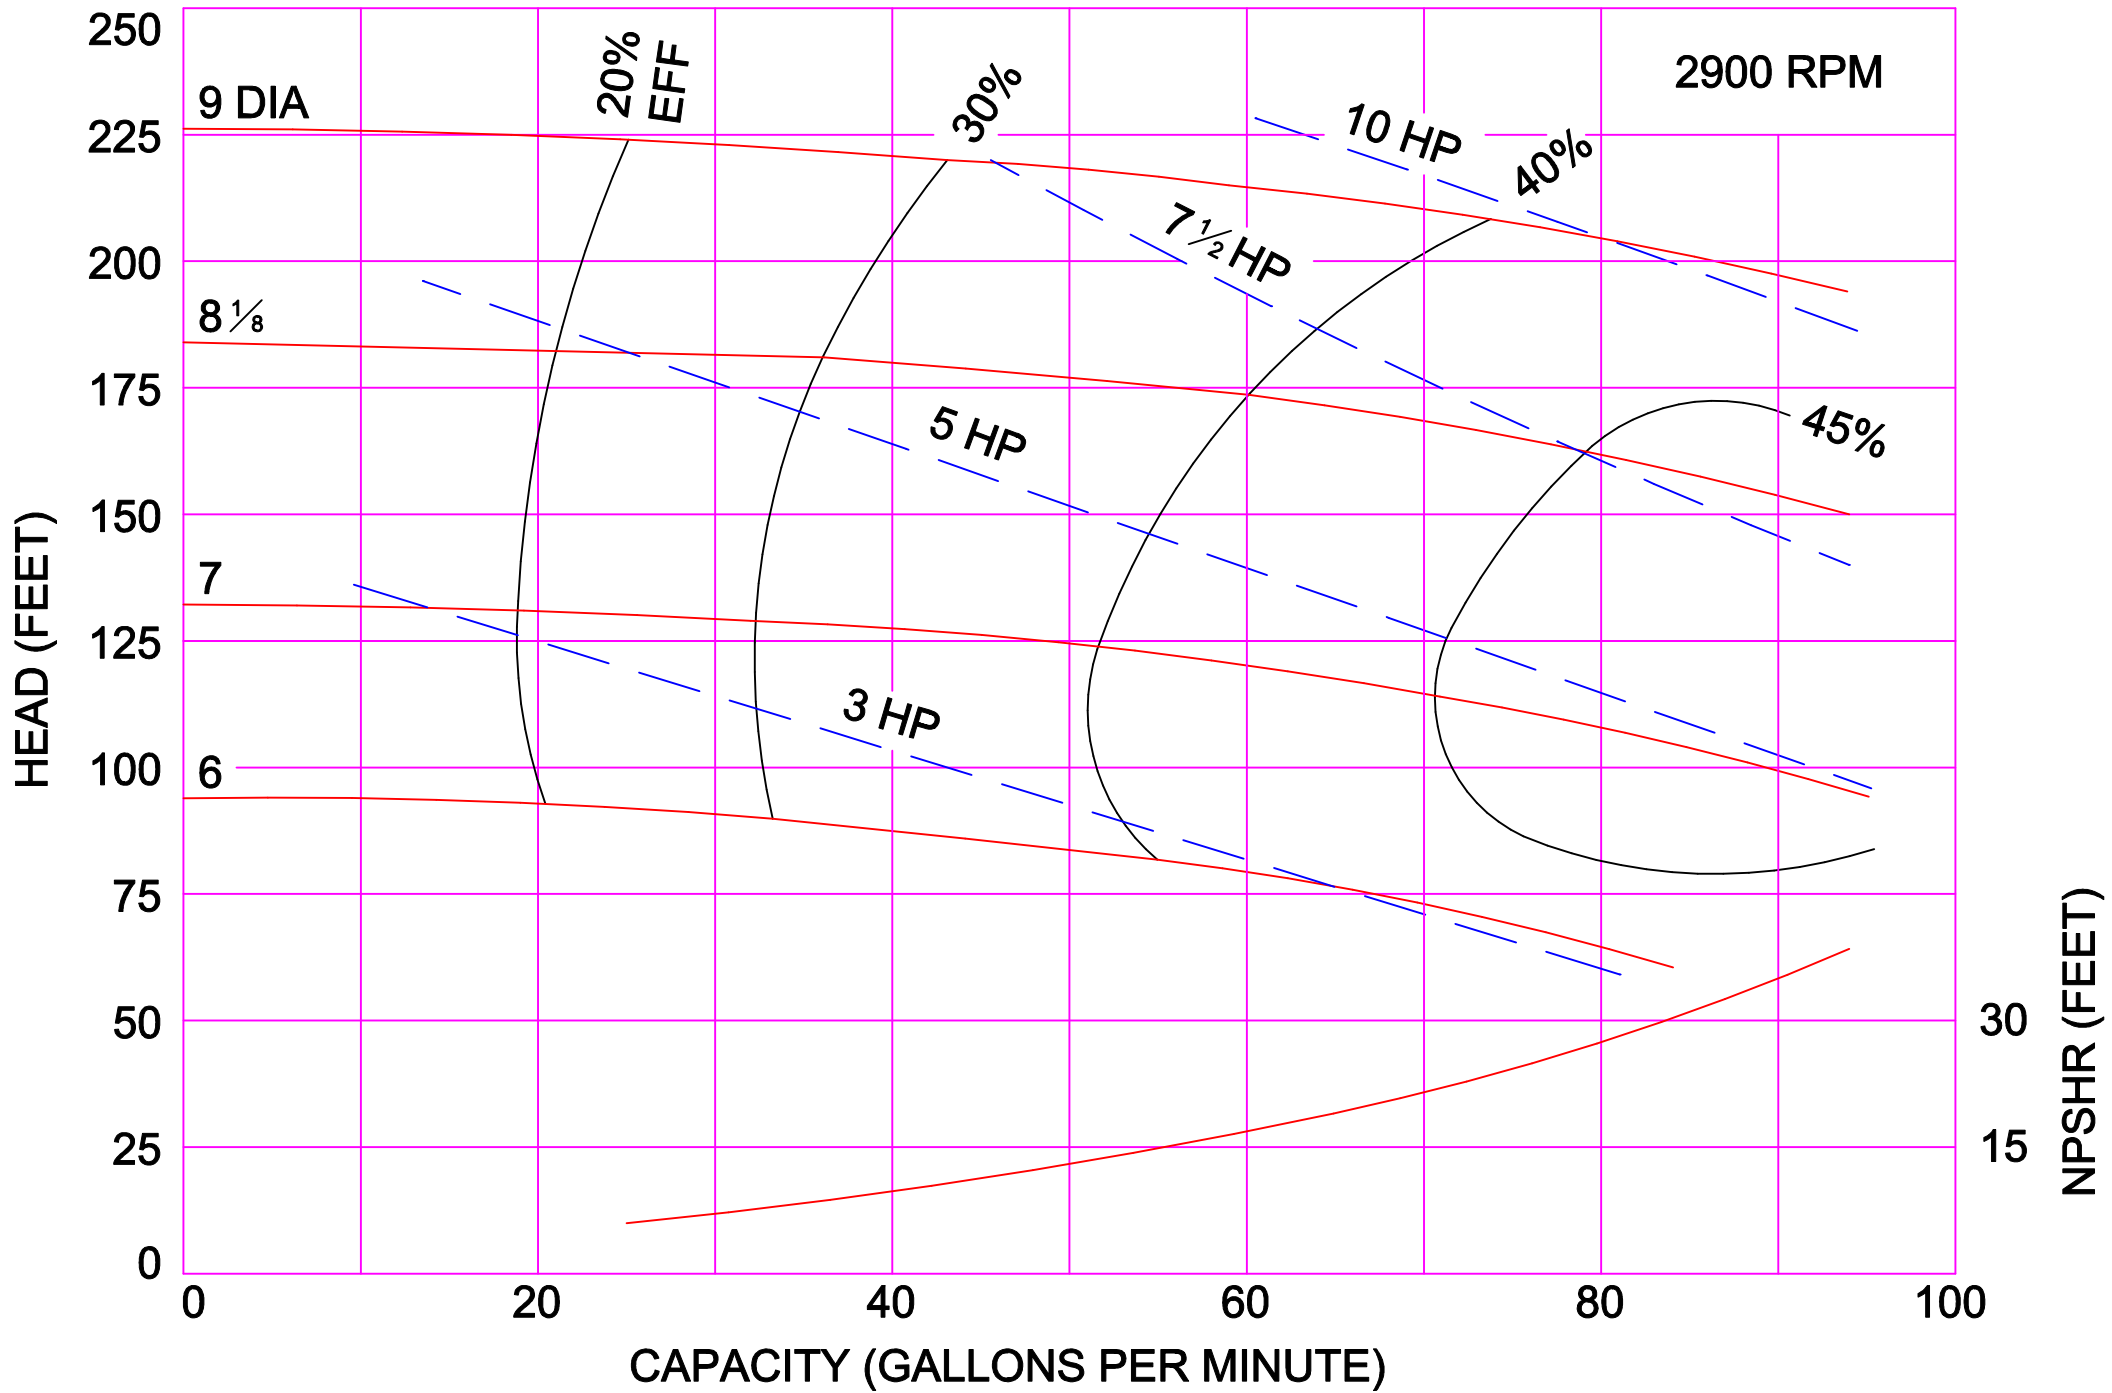

2900 RPM

AMPCO PUMPS COMPANY, INC.  
E-SERIES 1½ x 1¼ STAINLESS STEEL

2900 RPM

AMPCO PUMPS COMPANY, INC.  
E-SERIES 1½ x 1½

AMPCO PUMPS COMPANY, INC.  
E-SERIES 2 x 1½

2900 RPM

AMPCO PUMPS COMPANY, INC.  
E-SERIES 2 x 2