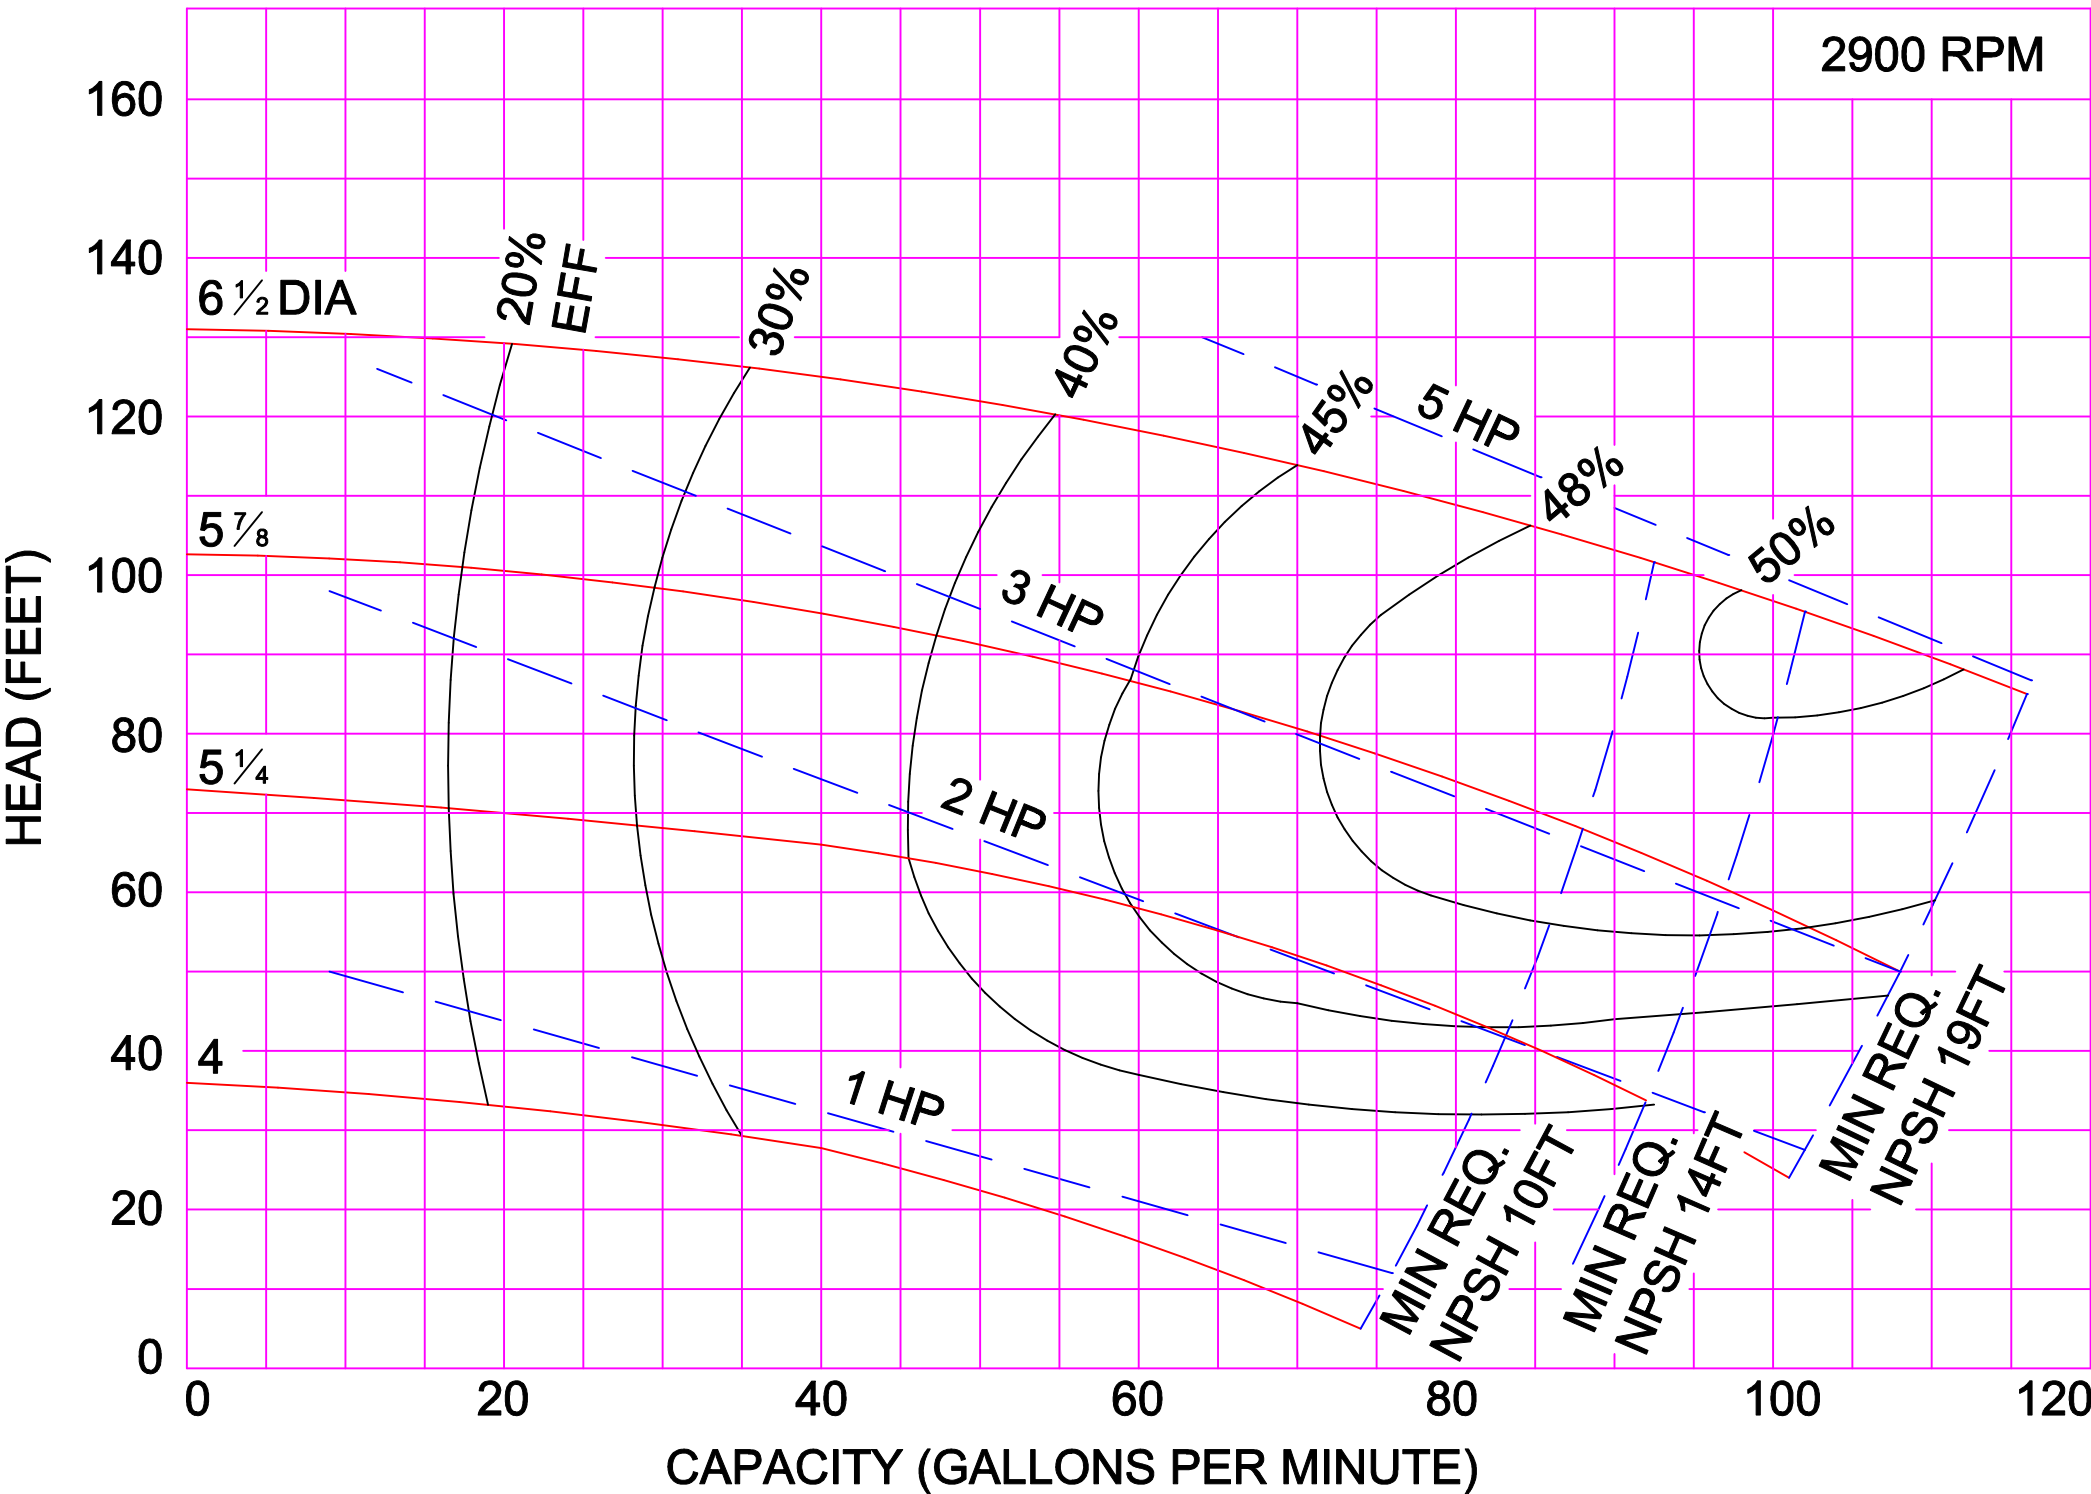

AMPCO PUMPS COMPANY, INC.
E-SERIES 2 x 1½

2900 RPM