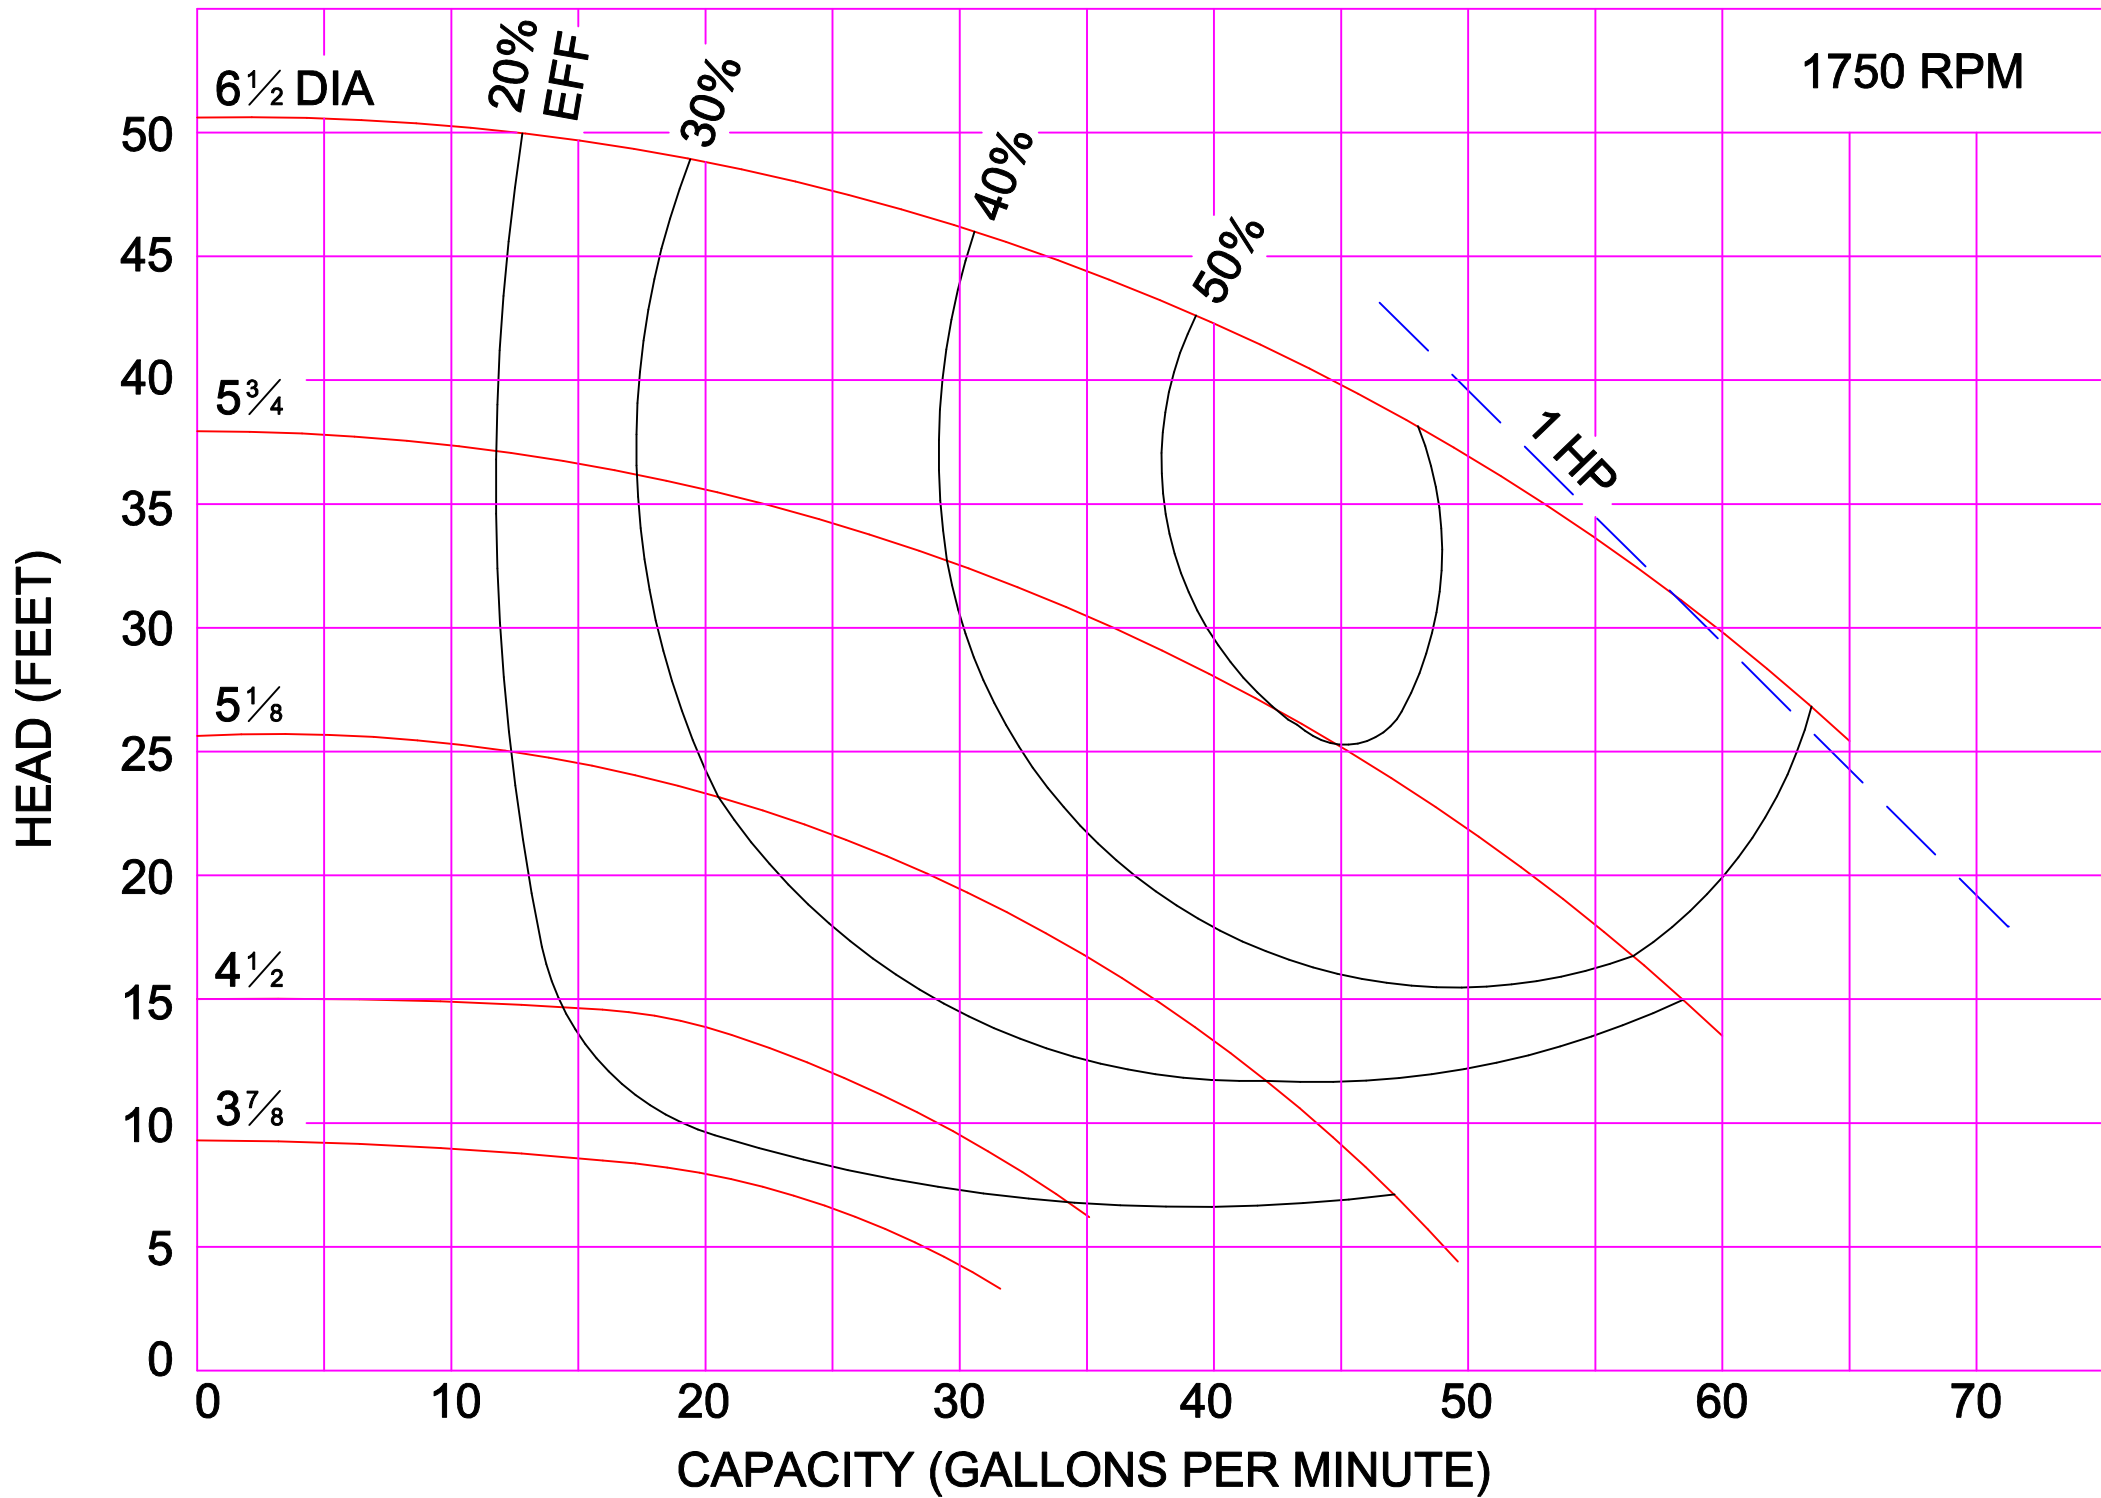

AMPCO PUMPS COMPANY, INC.
E-SERIES 1½ x 1¼ STAINLESS STEEL