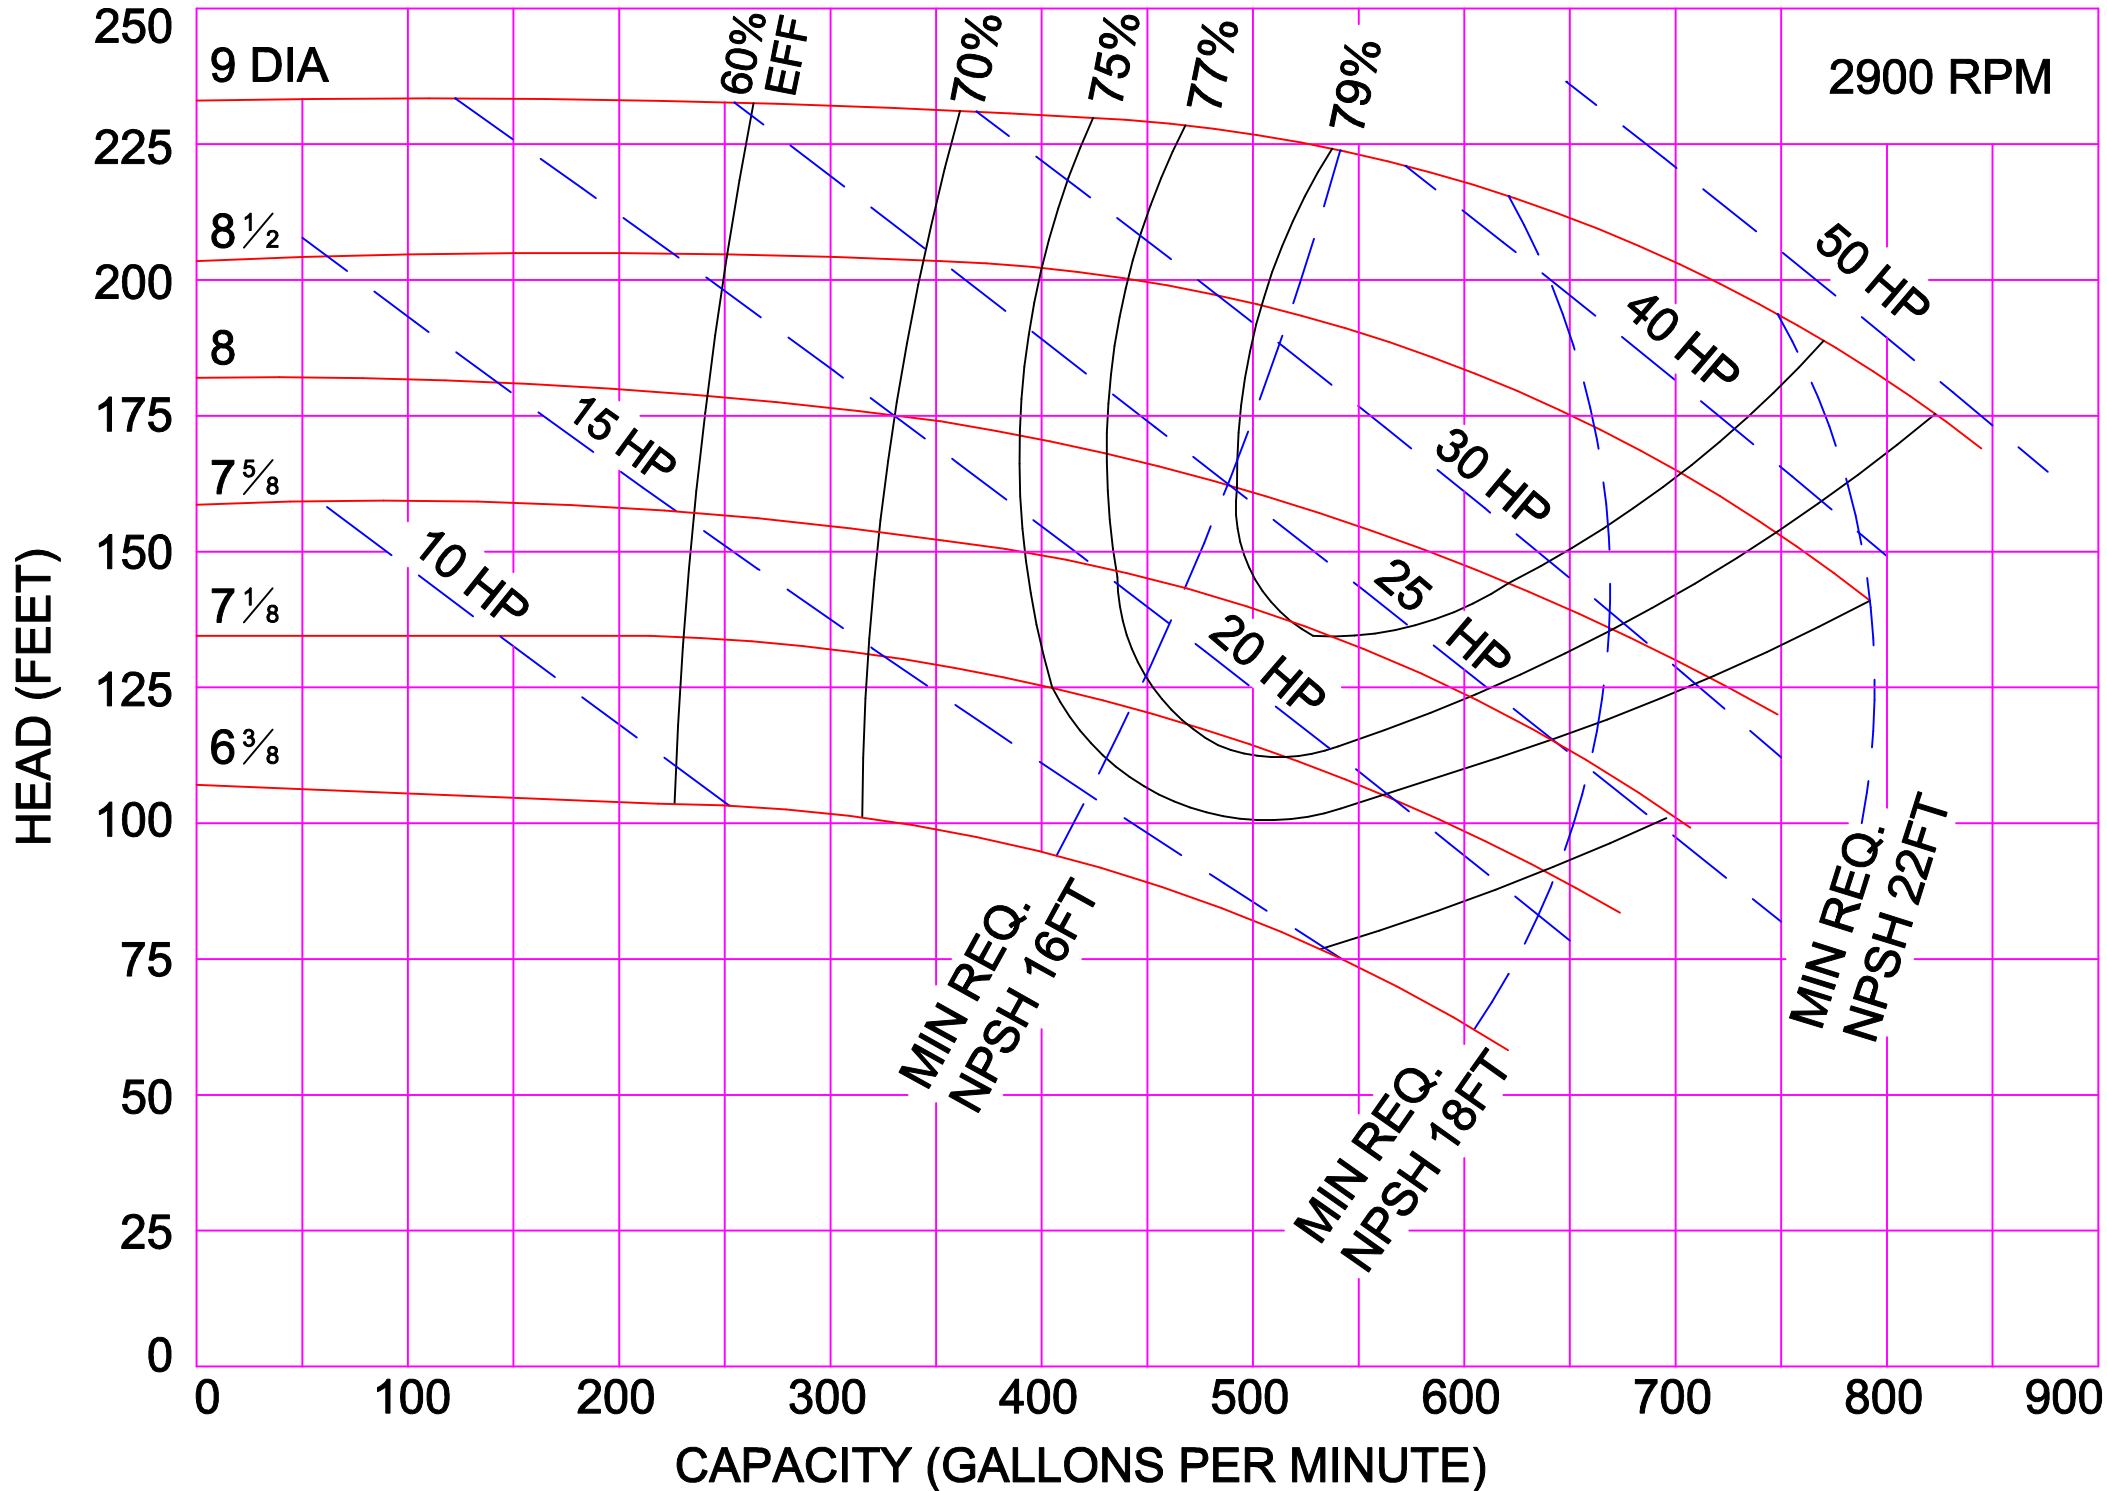

2900 RPM

2900 RPM

AMPCO PUMPS COMPANY, INC.  
E-SERIES 4 x 3

2900 RPM

AMPCO PUMPS COMPANY, INC.  
E-SERIES 4 x 3C

AMPCO PUMPS COMPANY, INC.  
E-SERIES 4 x 3L

AMPCO PUMPS COMPANY, INC.  
E-SERIES 5 x 4

AMPCO PUMPS COMPANY, INC.  
E-SERIES 6 x 6