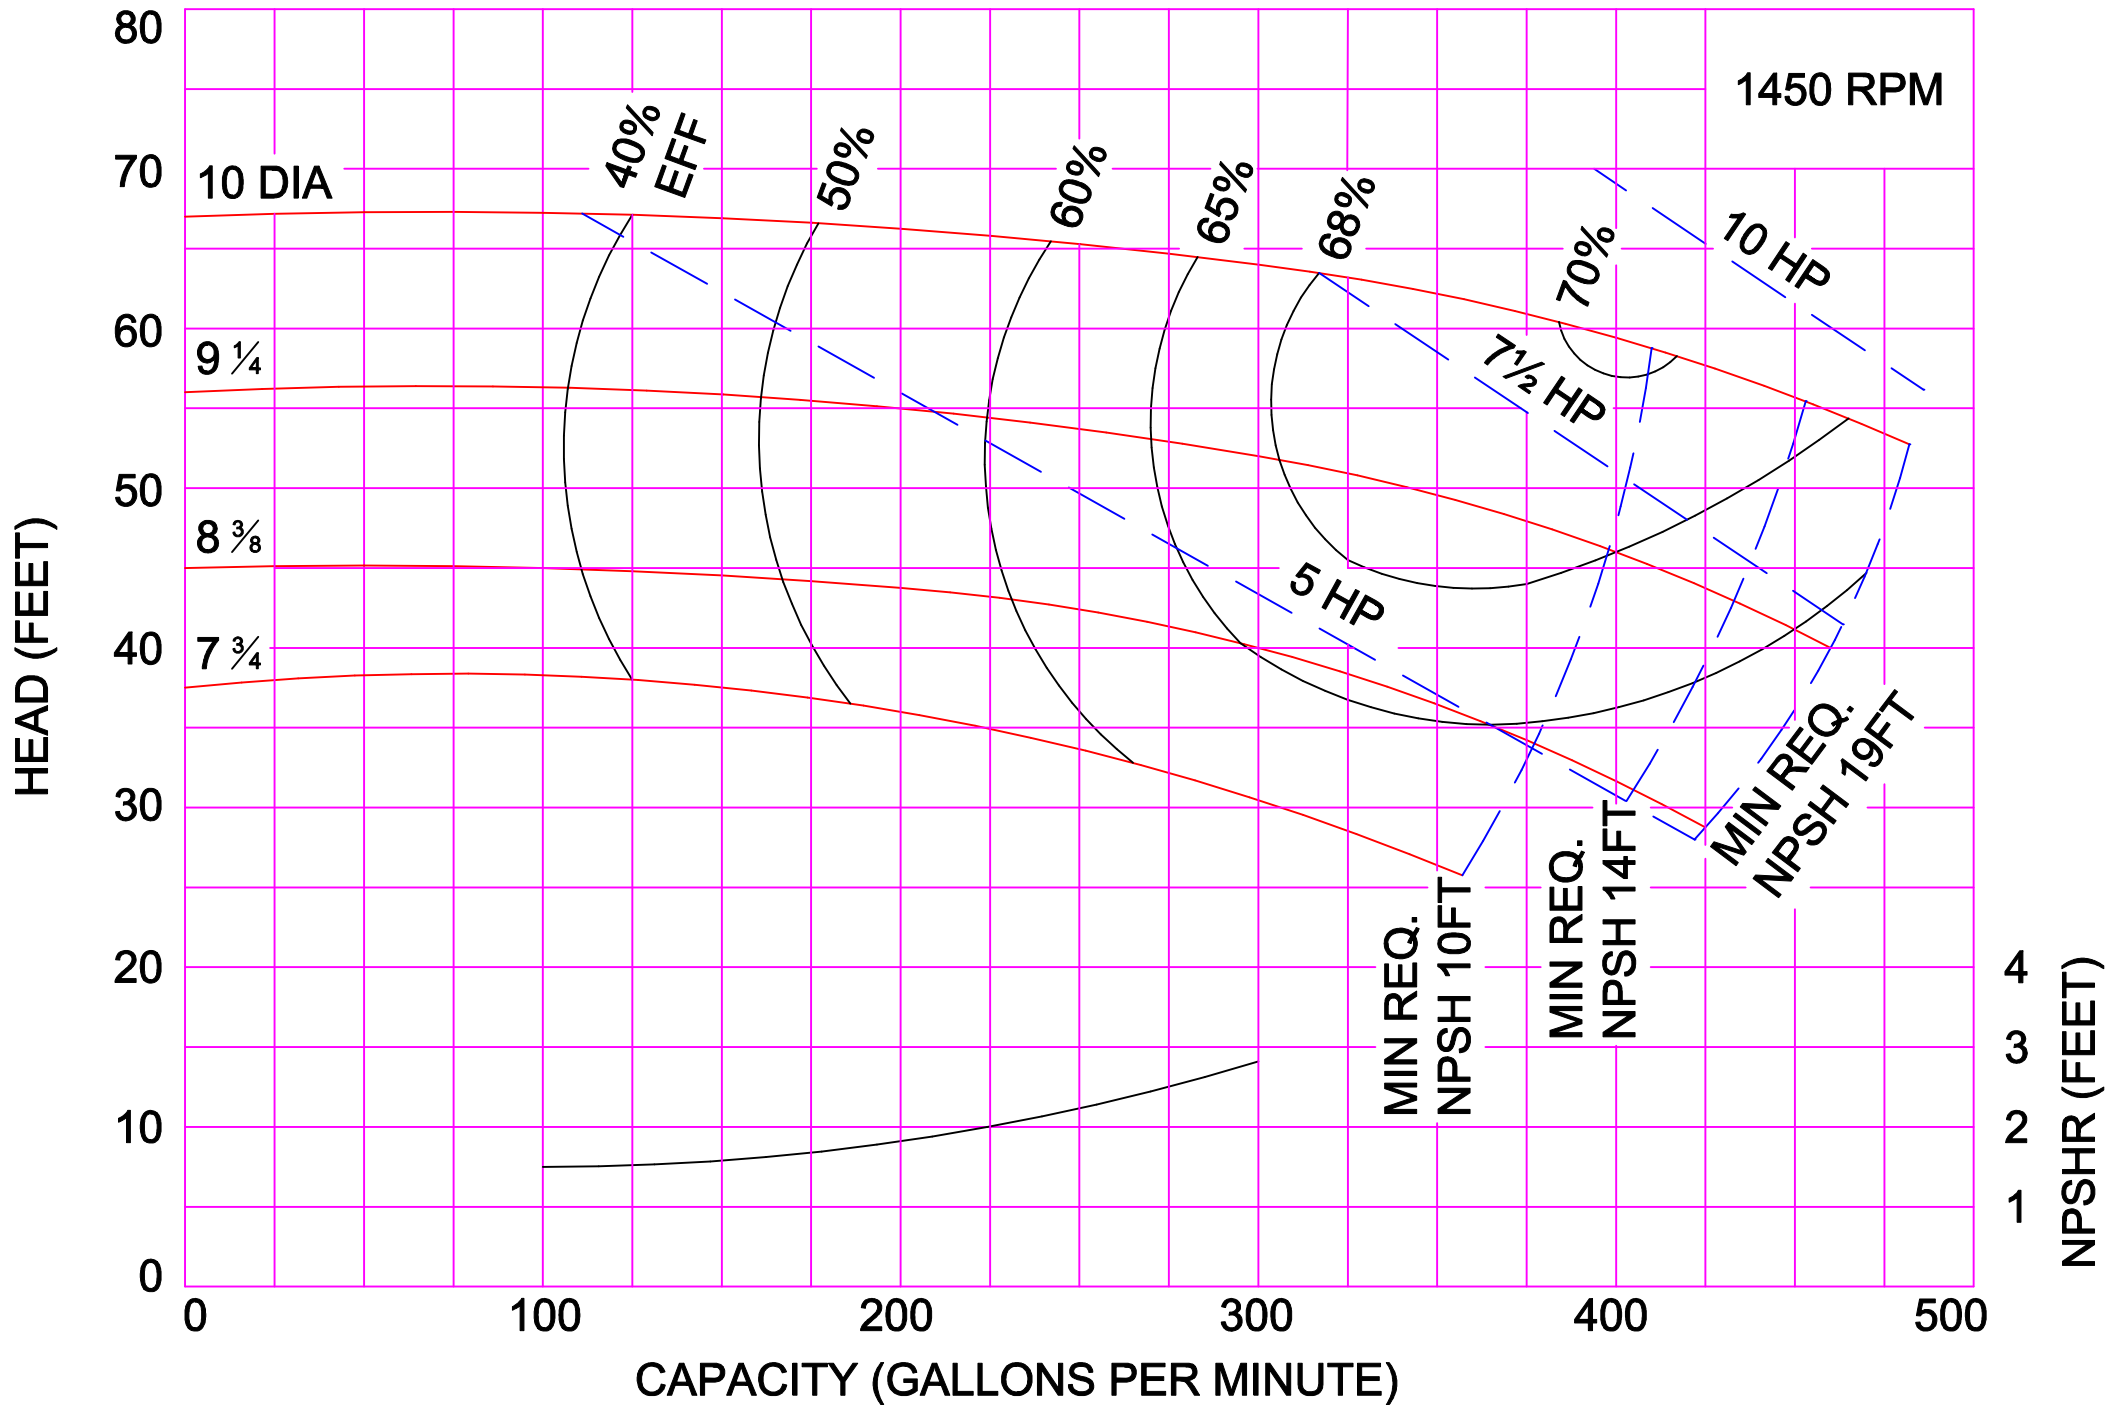

2900 RPM

2900 RPM

AMPCO PUMPS COMPANY, INC.  
E-SERIES 4 x 3

2900 RPM

AMPCO PUMPS COMPANY, INC.  
E-SERIES 4 x 3C

AMPCO PUMPS COMPANY, INC.  
E-SERIES 4 x 3L

AMPCO PUMPS COMPANY, INC.  
E-SERIES 5 x 4

AMPCO PUMPS COMPANY, INC.  
E-SERIES 6 x 6