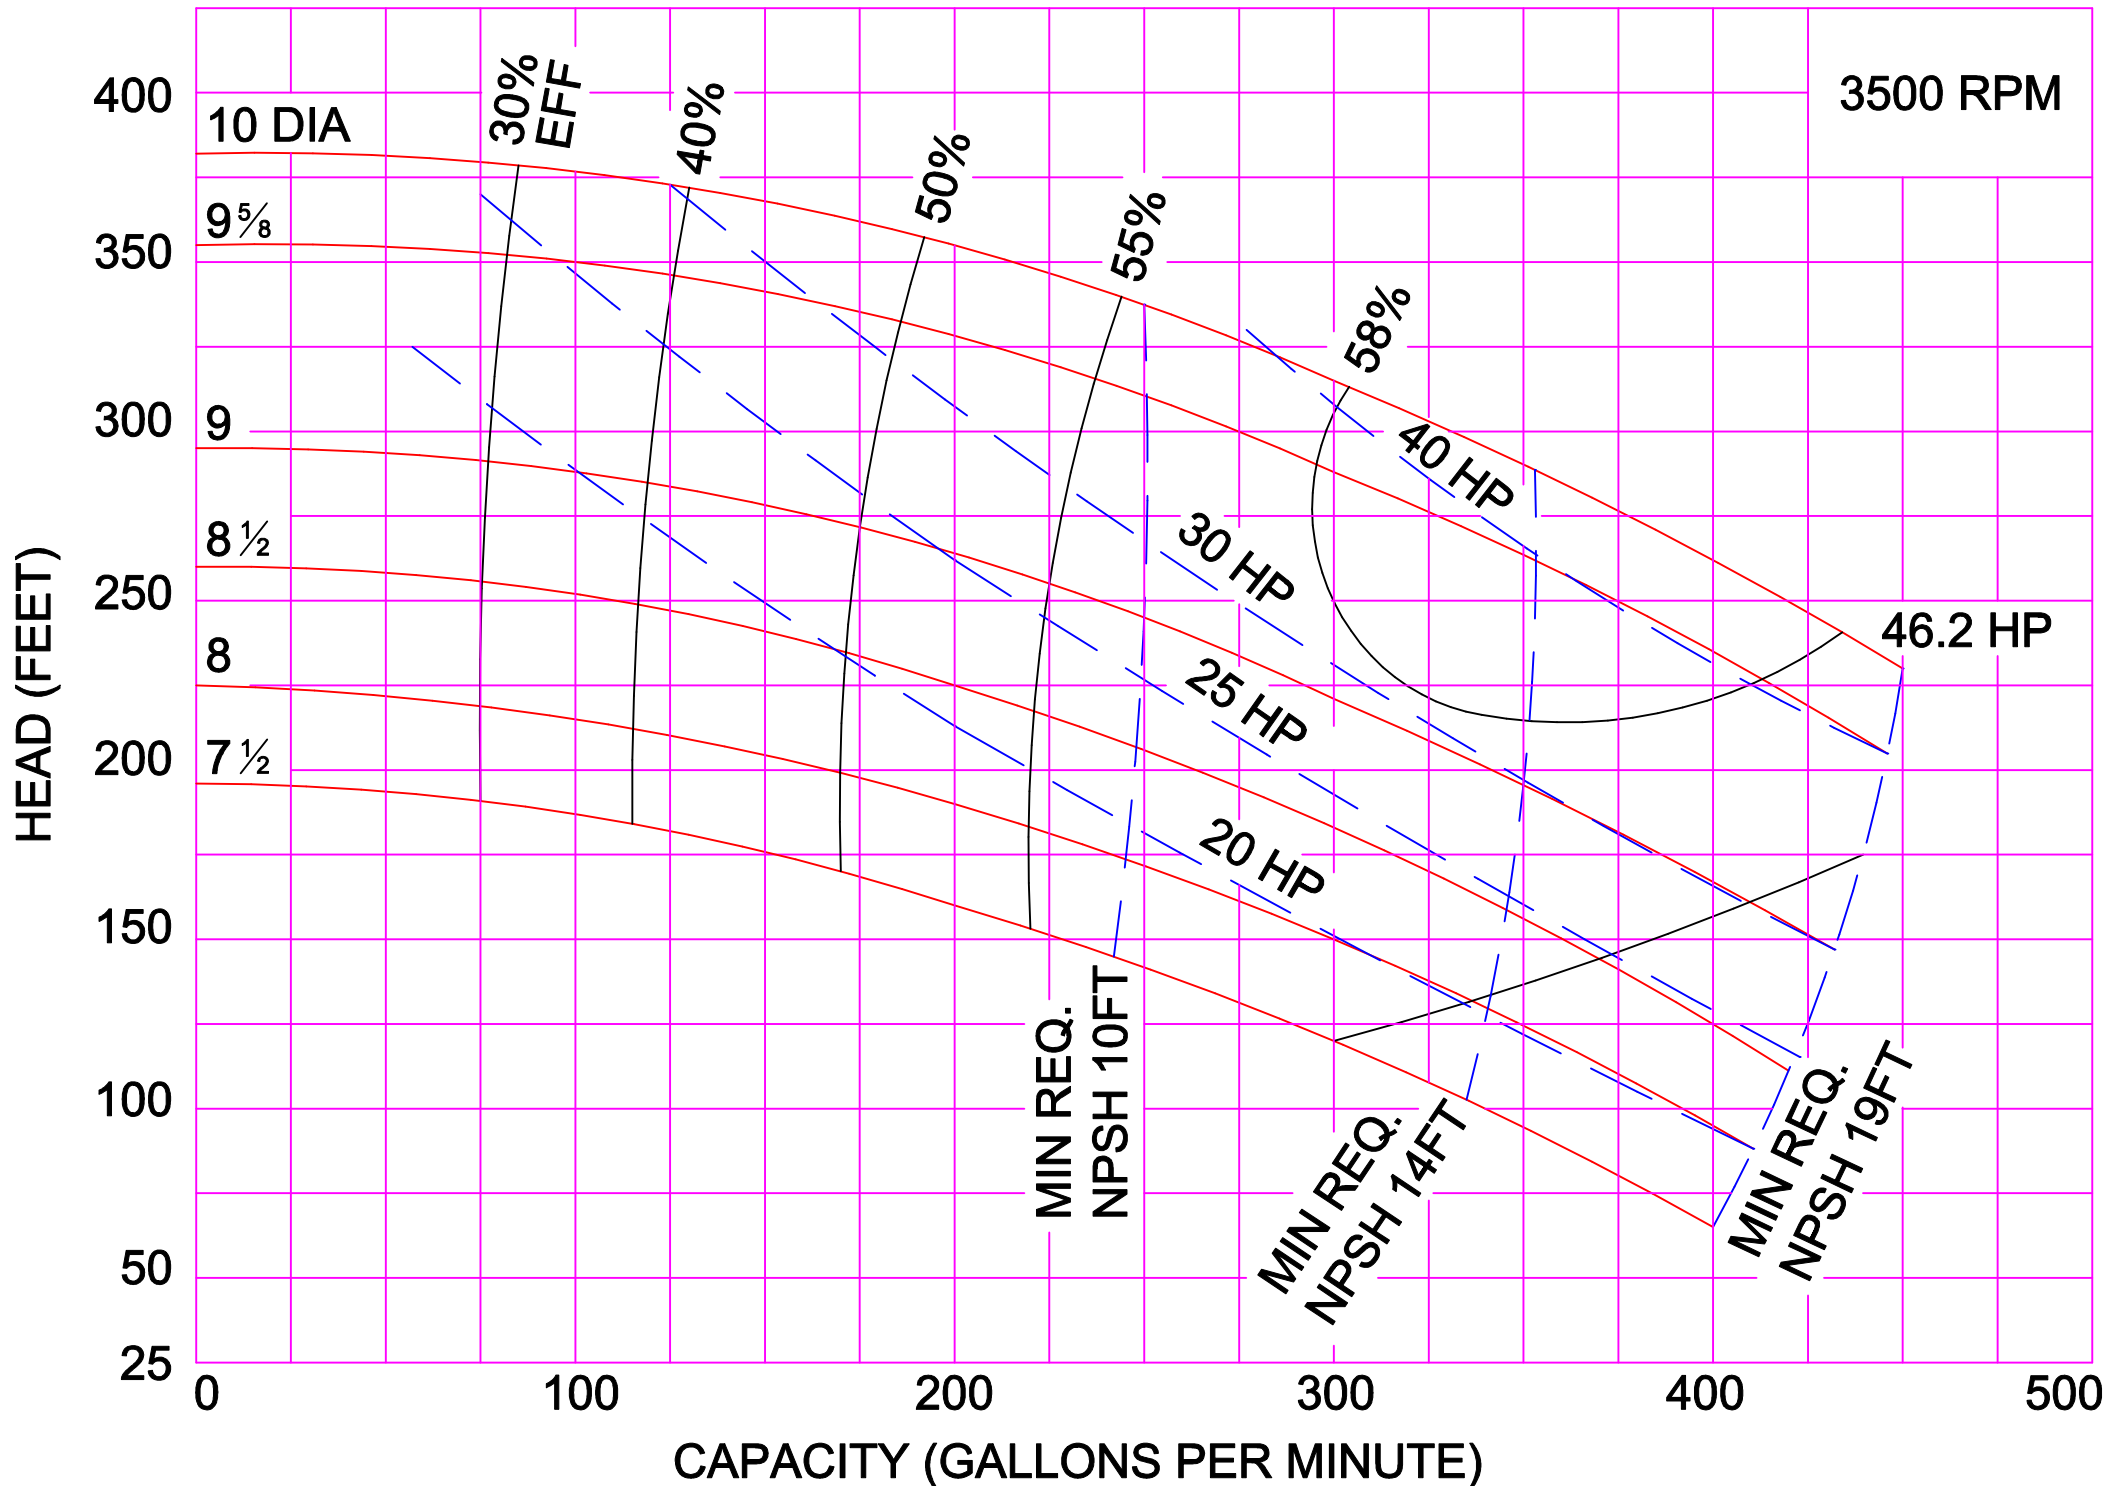

AMPCO PUMPS COMPANY, INC.  
E-SERIES 2½ x 2

3500 RPM

AMPCO PUMPS COMPANY, INC.  
E-SERIES 3 x 2

3500 RPM

3500 RPM

AMPCO PUMPS COMPANY, INC.  
E-SERIES 4 x 3C

AMPCO PUMPS COMPANY, INC.  
E-SERIES 1½ x 1¼ BRONZE