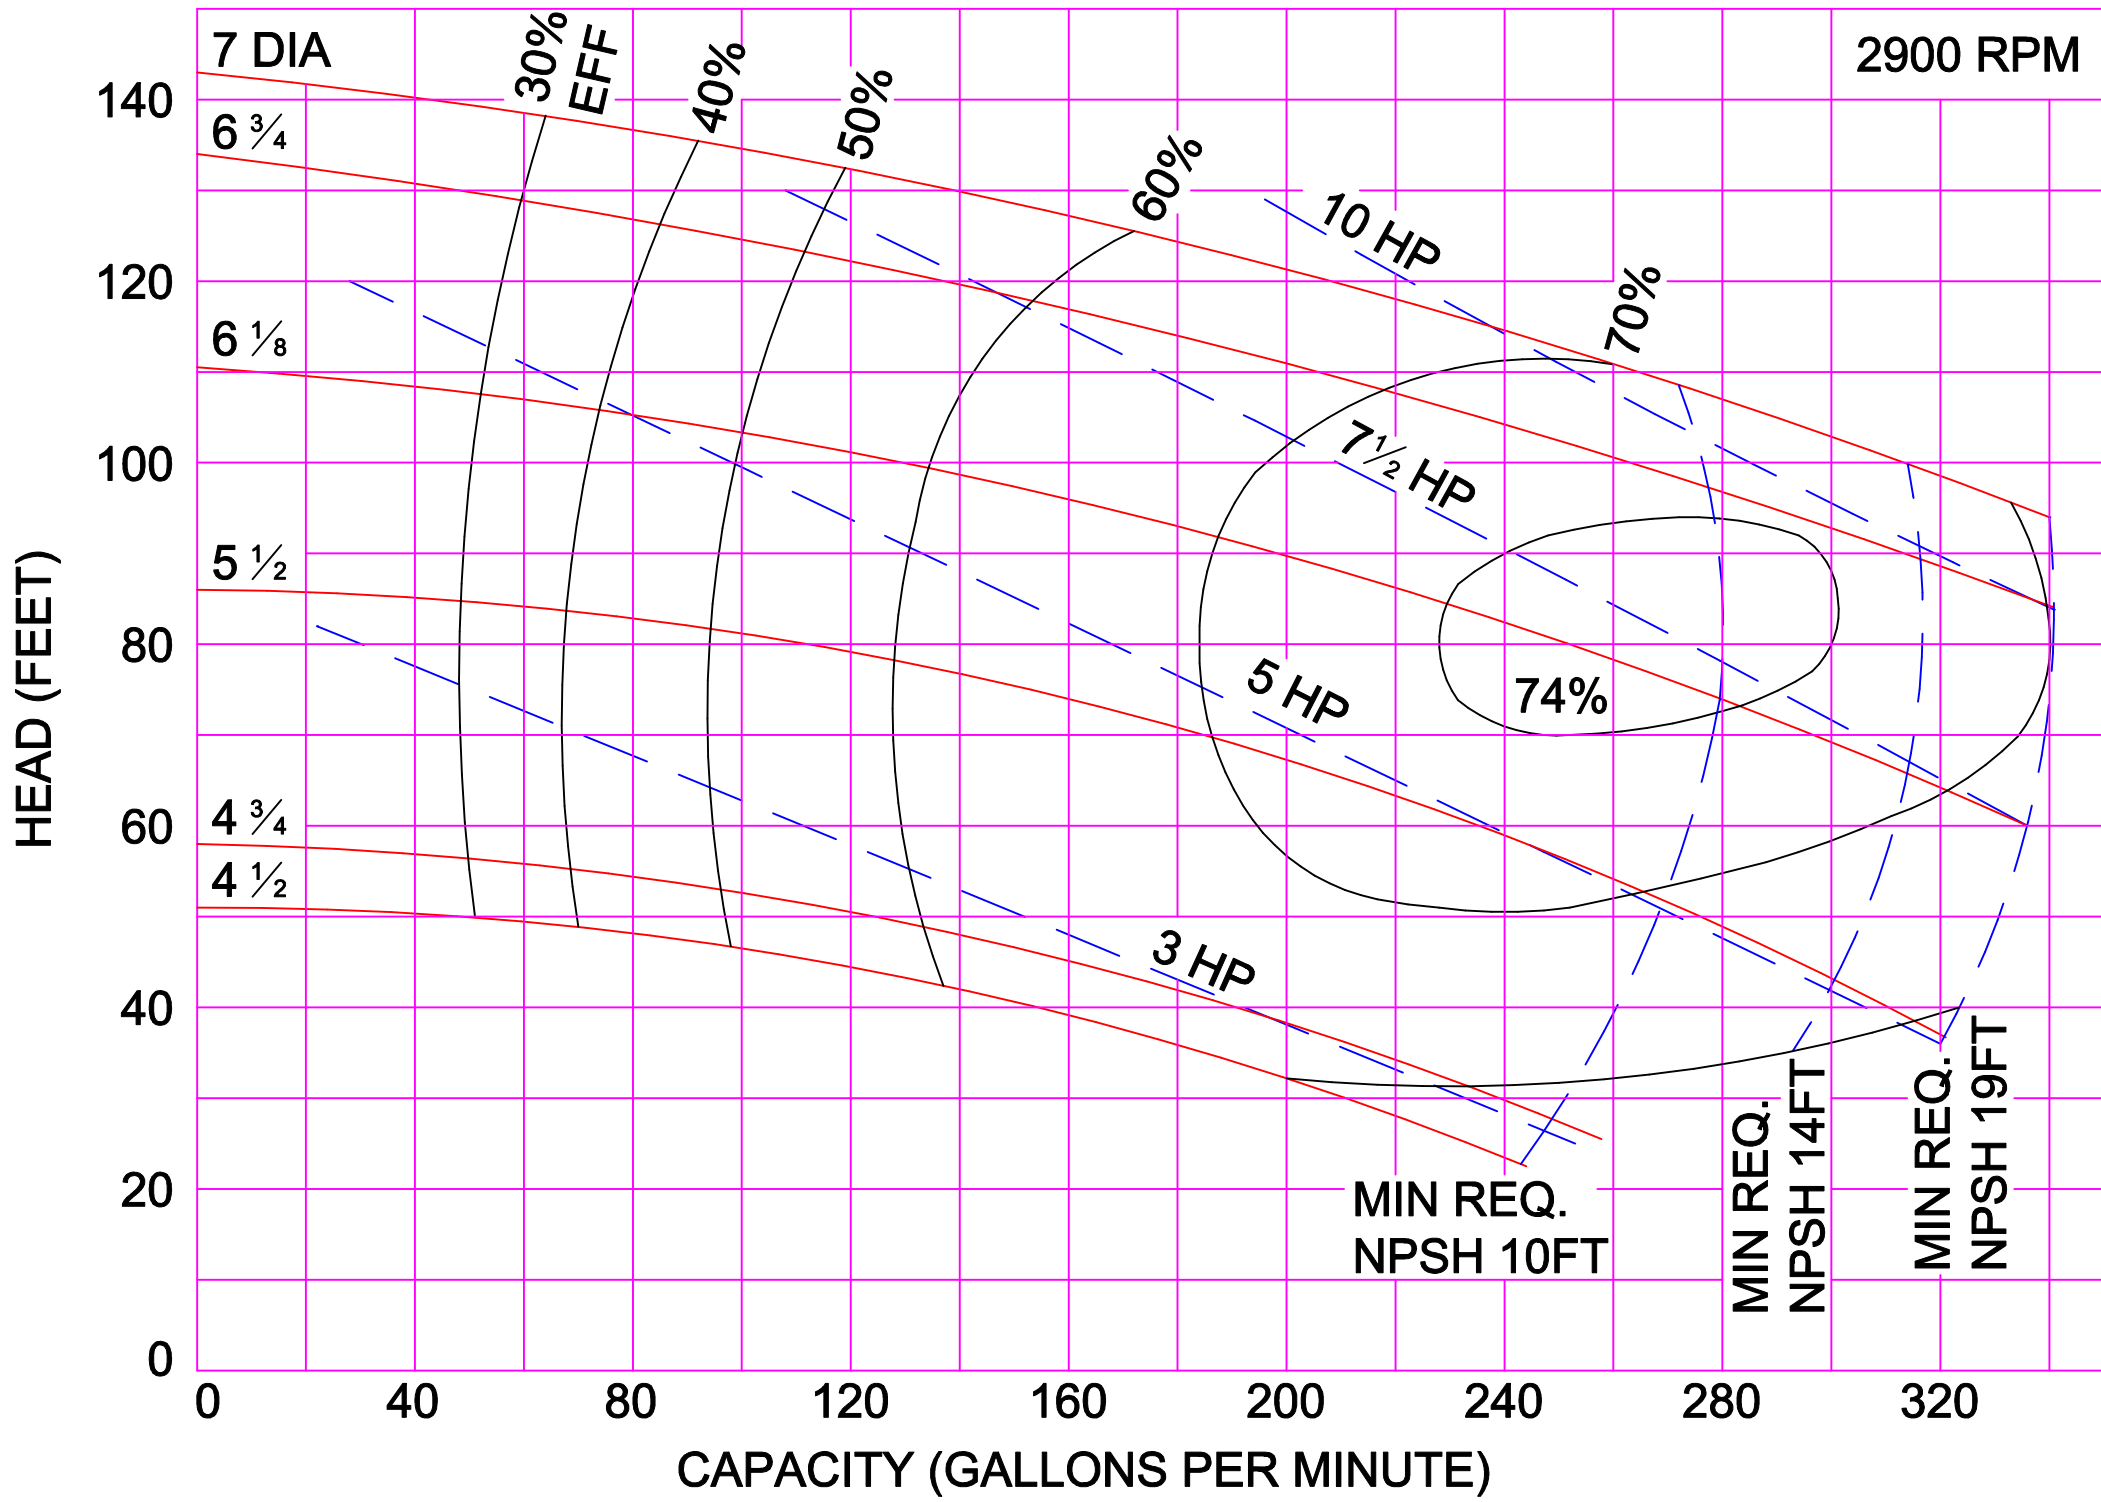

2900 RPM

2900 RPM

AMPCO PUMPS COMPANY, INC.  
E-SERIES 4 x 3

2900 RPM

AMPCO PUMPS COMPANY, INC.  
E-SERIES 4 x 3C

AMPCO PUMPS COMPANY, INC.  
E-SERIES 4 x 3L

AMPCO PUMPS COMPANY, INC.  
E-SERIES 5 x 4

AMPCO PUMPS COMPANY, INC.  
E-SERIES 6 x 6