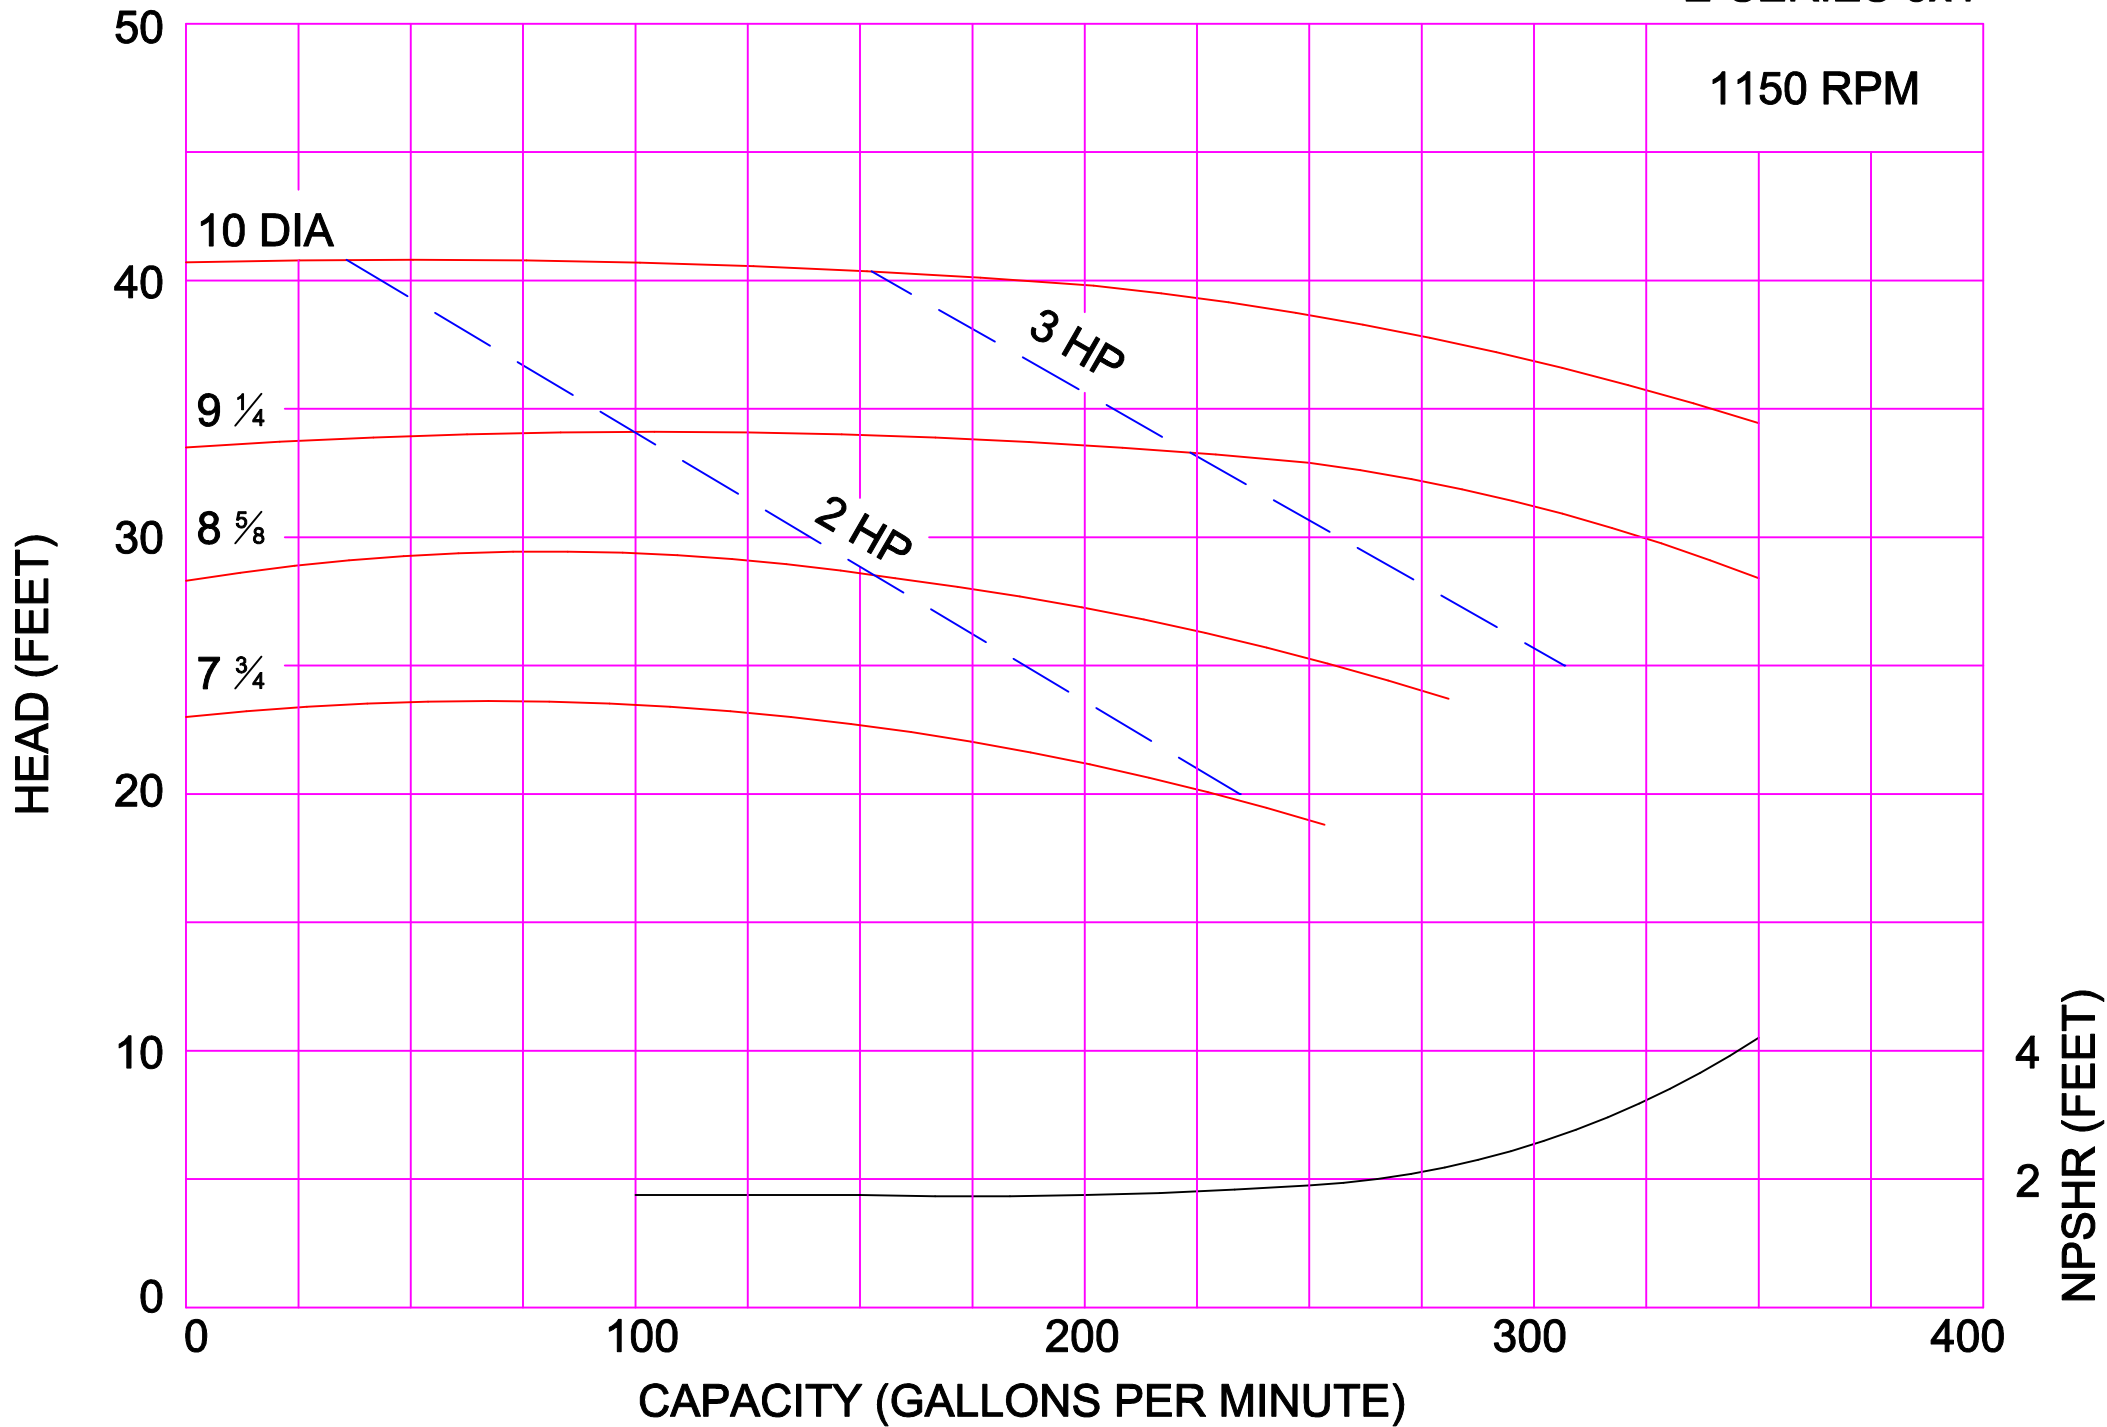

AMPCO PUMPS COMPANY, INC.  
E-SERIES 4 x 3L

1150 RPM

AMPCO PUMPS COMPANY, INC.  
E-SERIES 5x4

1150 RPM

AMPCO PUMPS COMPANY, INC.  
E-SERIES 6 x 6

1150 RPM

AMPCO PUMPS COMPANY, INC.  
E-SERIES 1½ x 1¼ BRONZE