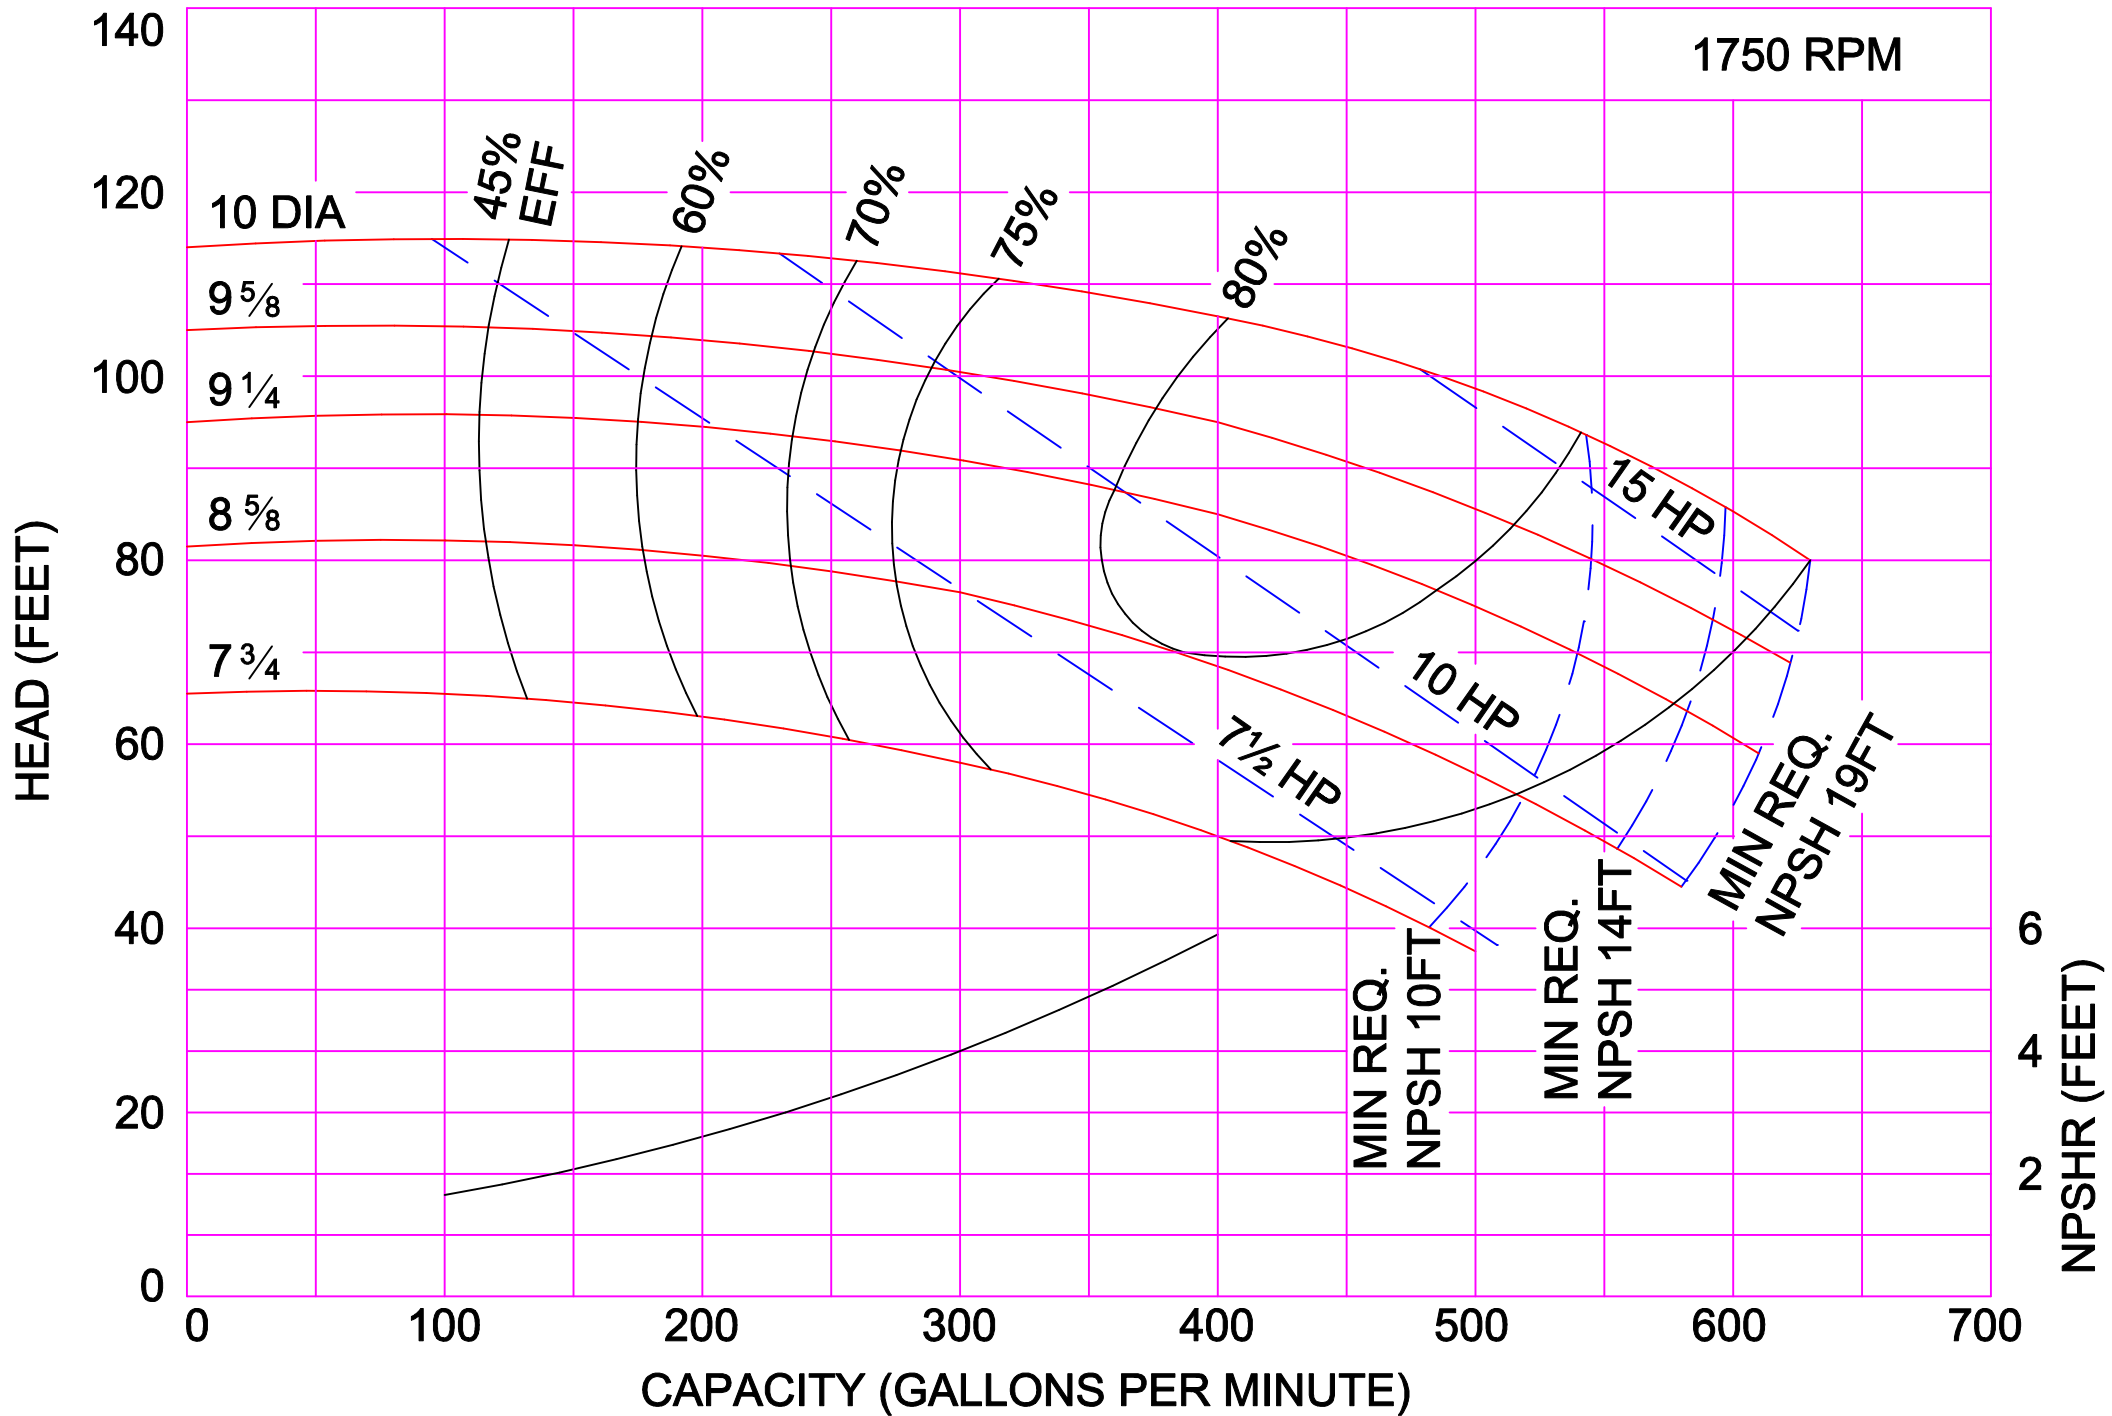

1750 RPM

1750 RPM

1750 RPM

AMPCO PUMPS COMPANY, INC.  
E-SERIES 4 x 3C

1750 RPM

AMPCO PUMPS COMPANY, INC.  
E-SERIES 4 x 3L

AMPCO PUMPS COMPANY, INC.  
E-SERIES 5 x 4

AMPCO PUMPS COMPANY, INC.  
E-SERIES 6 x 6