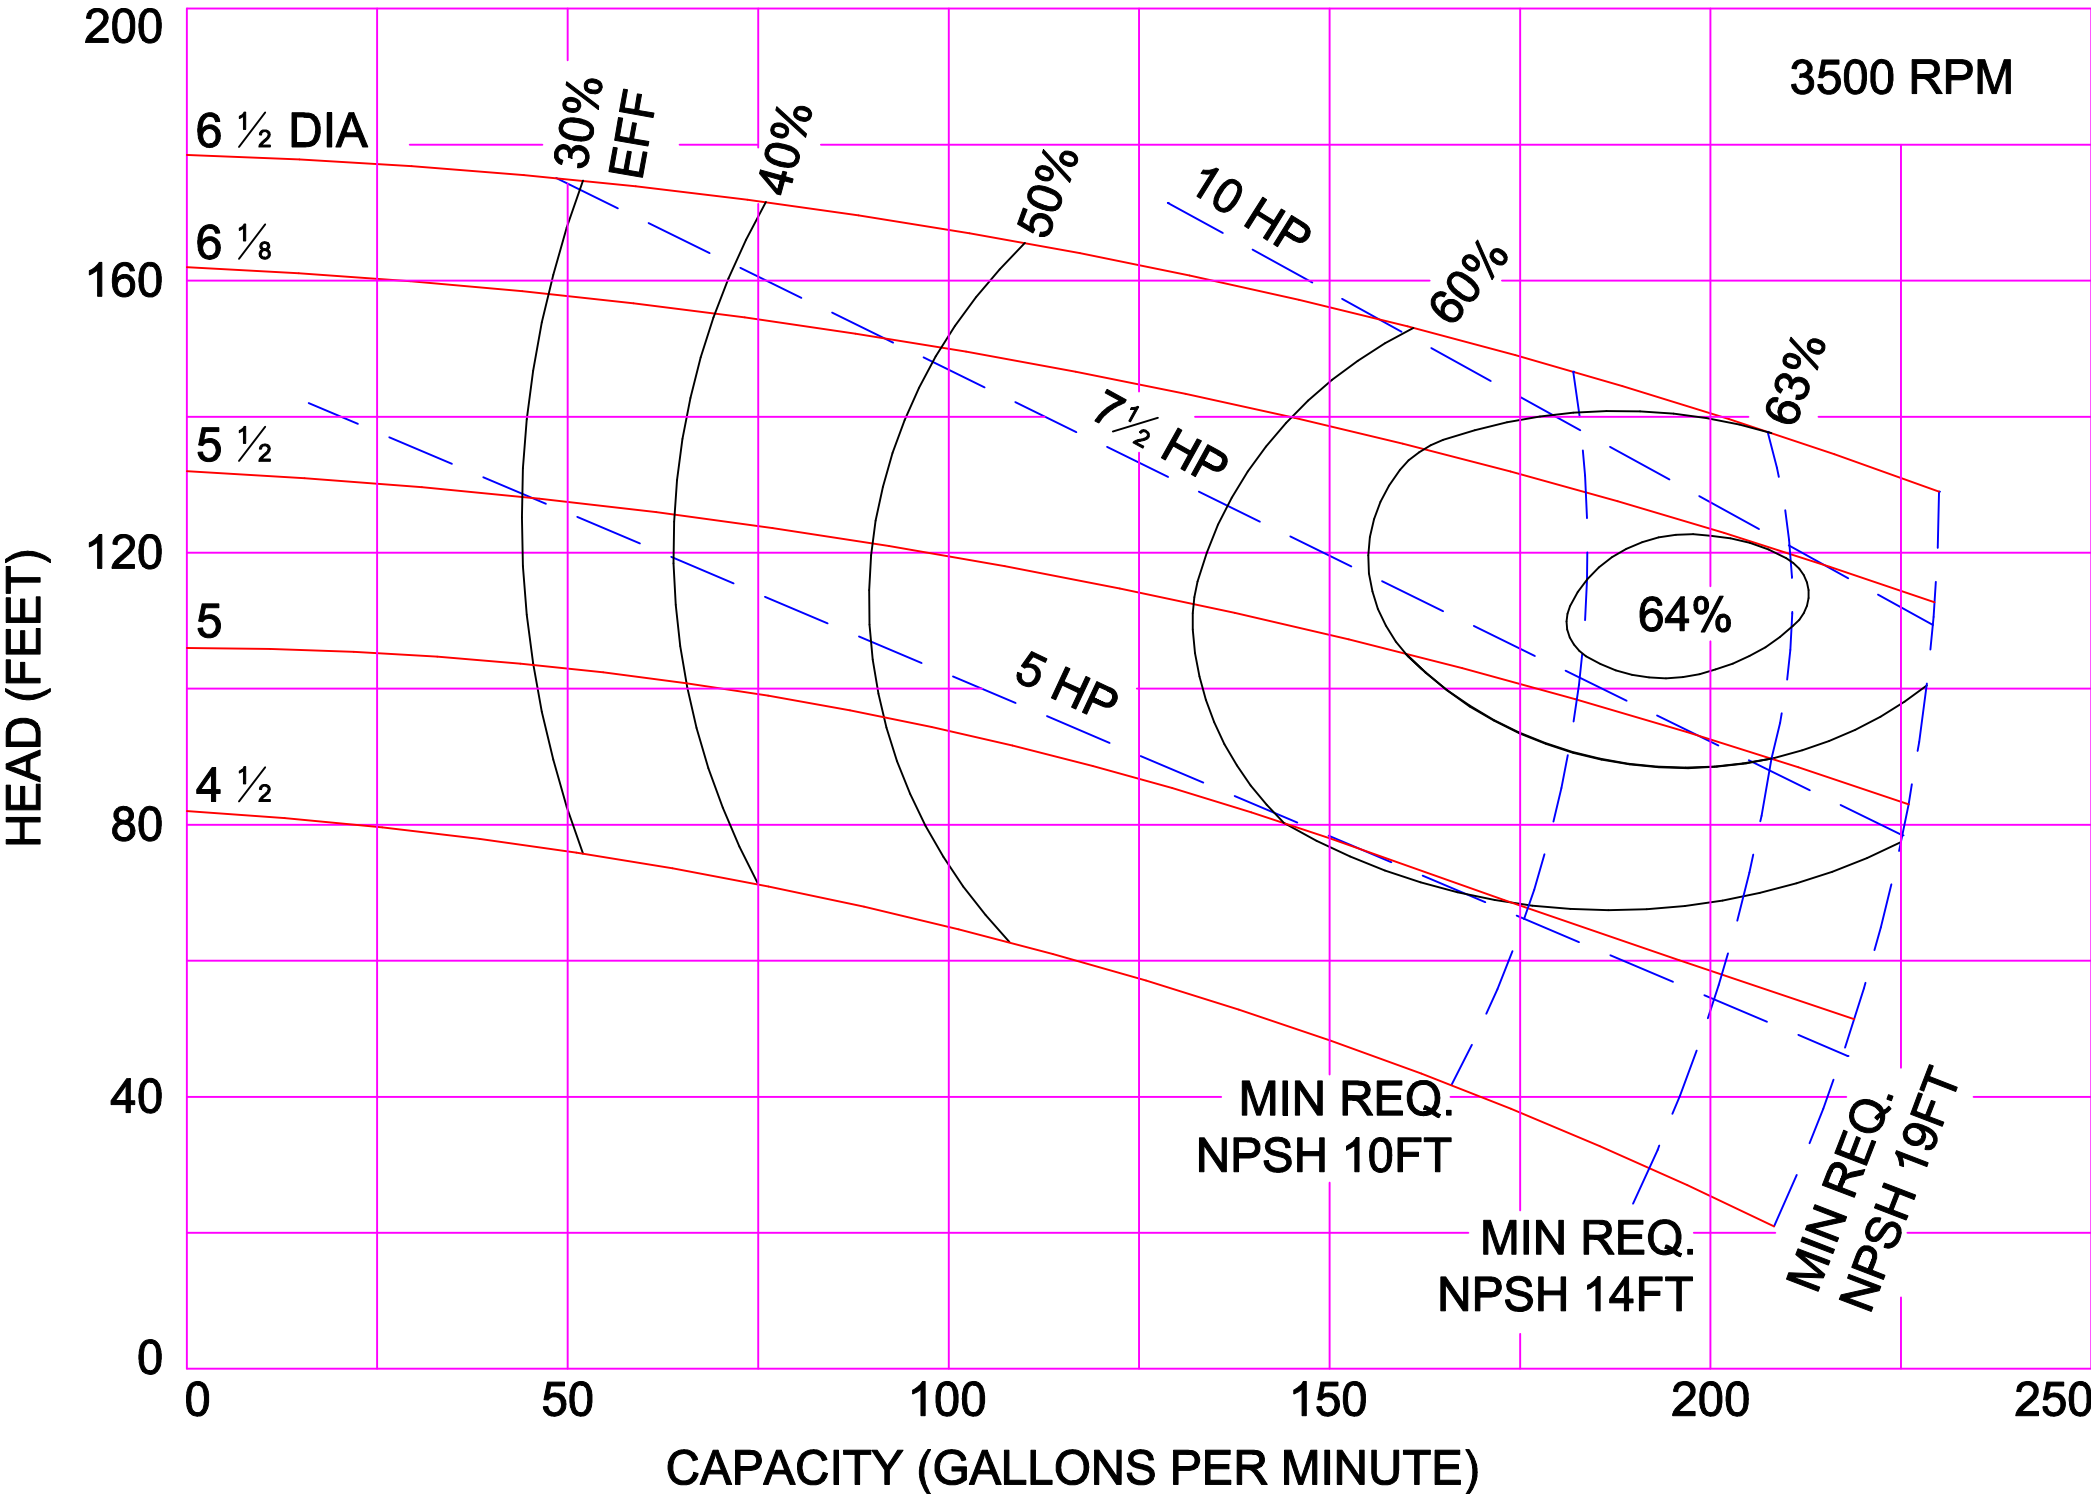

AMPCO PUMPS COMPANY, INC.  
E-SERIES 2½ x 2

3500 RPM

AMPCO PUMPS COMPANY, INC.  
E-SERIES 3 x 2

3500 RPM

3500 RPM

AMPCO PUMPS COMPANY, INC.  
E-SERIES 4 x 3C

AMPCO PUMPS COMPANY, INC.  
E-SERIES 1½ x 1¼ BRONZE