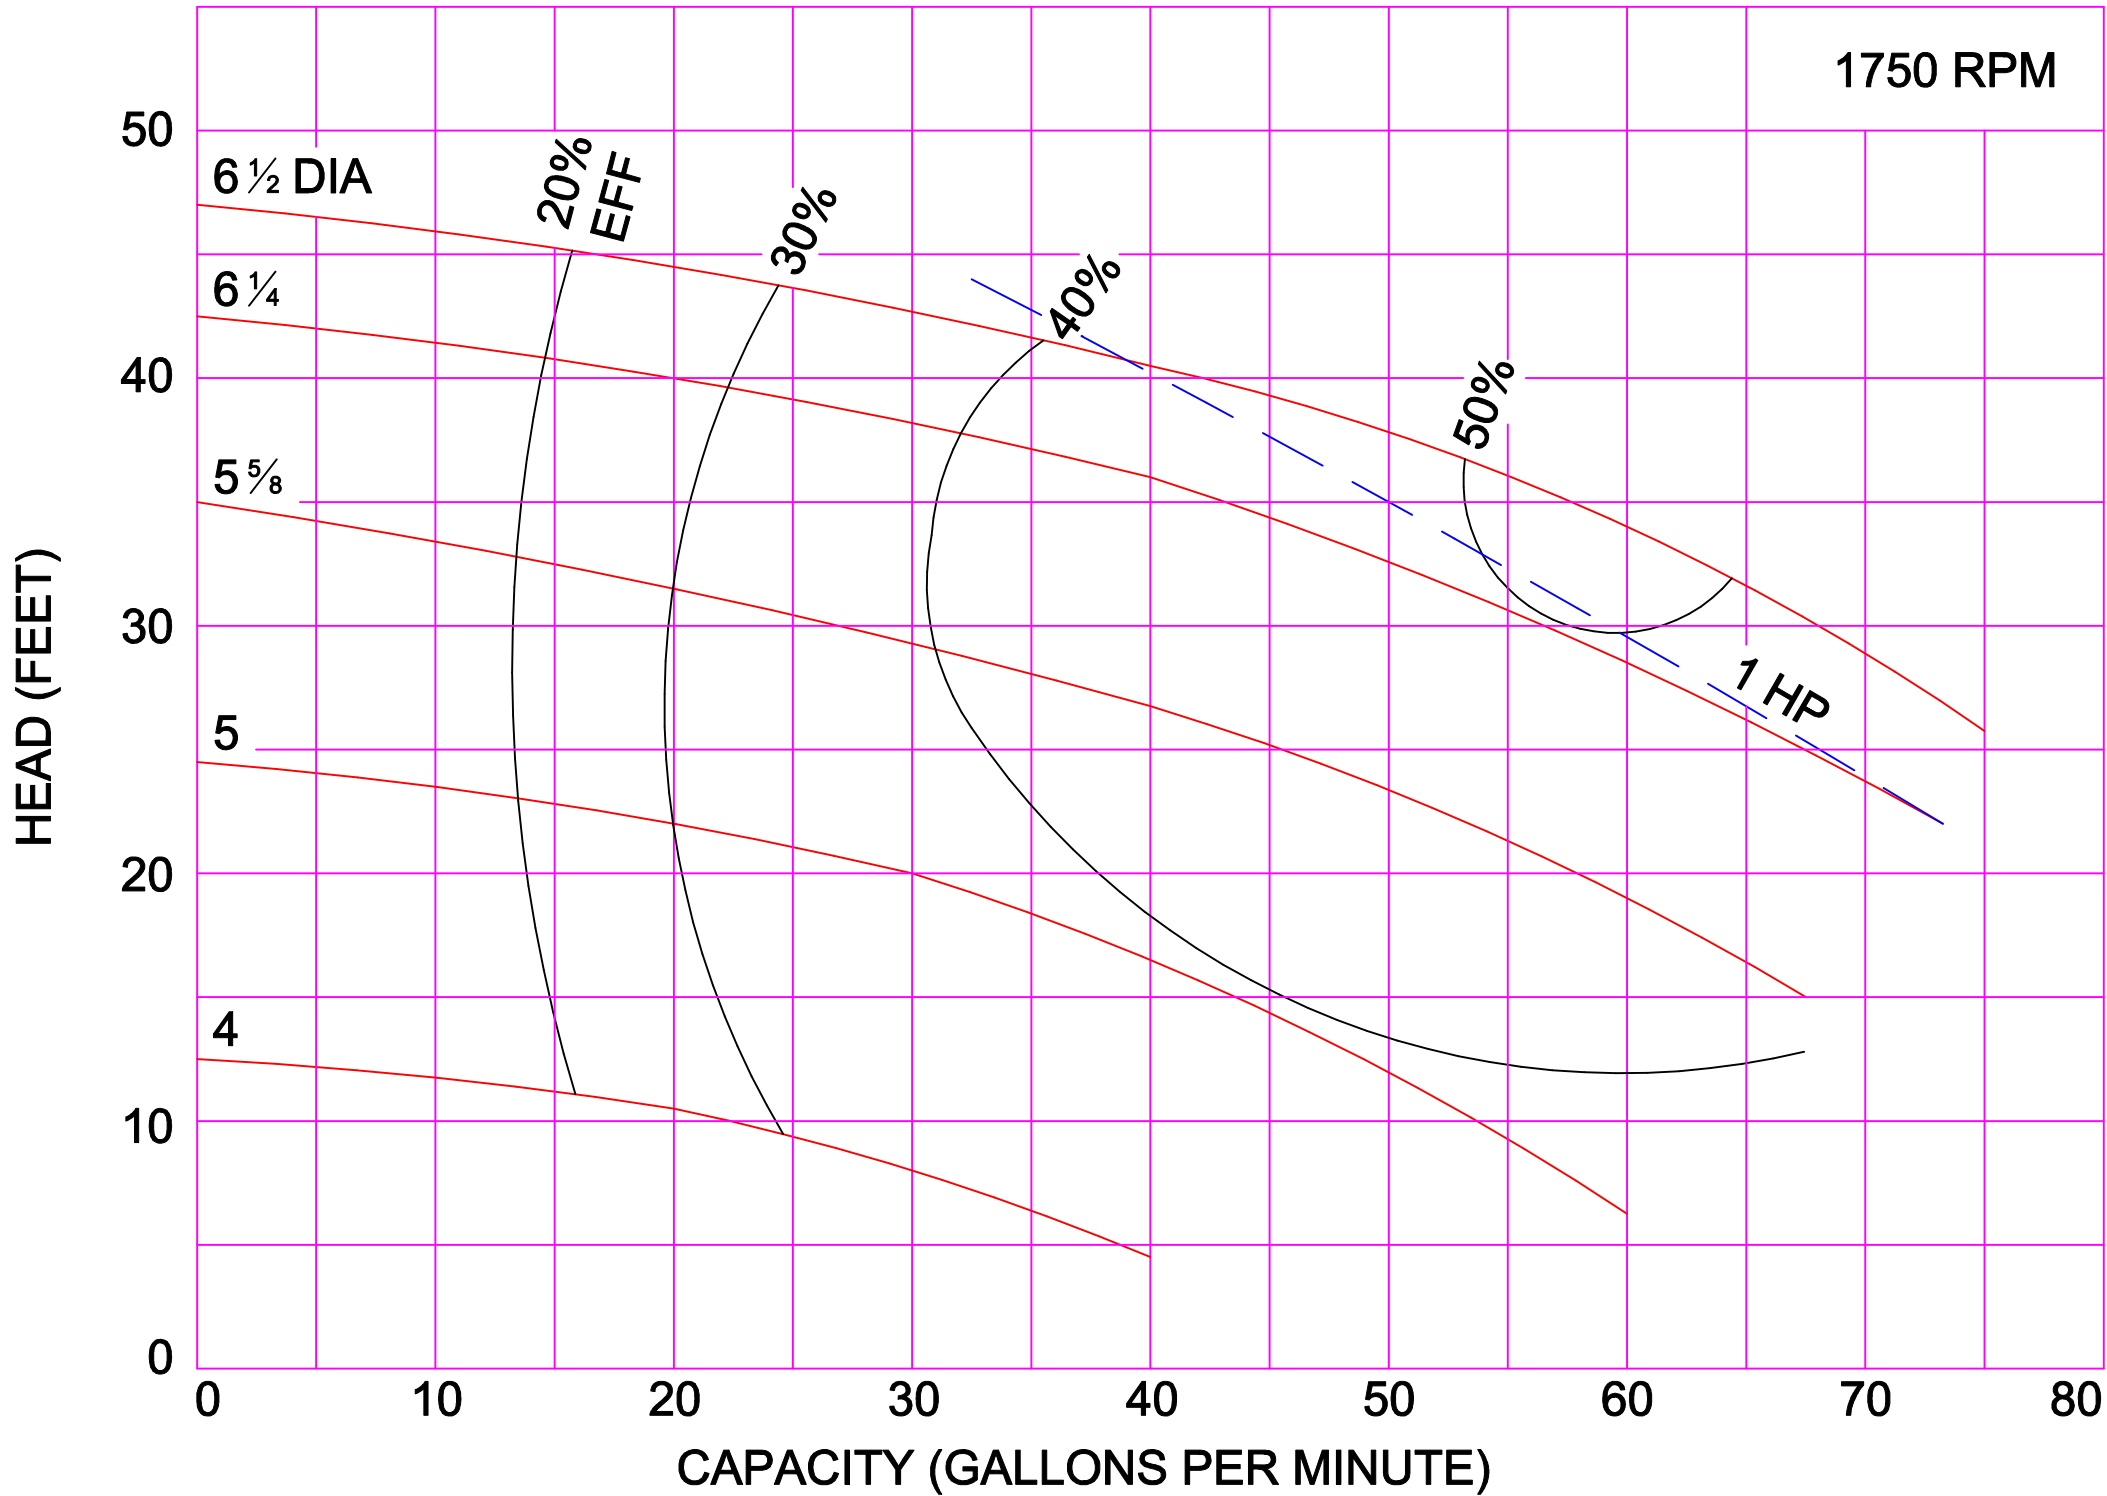

AMPCO PUMPS COMPANY, INC.
E-SERIES 2 x 1½

1750 RPM