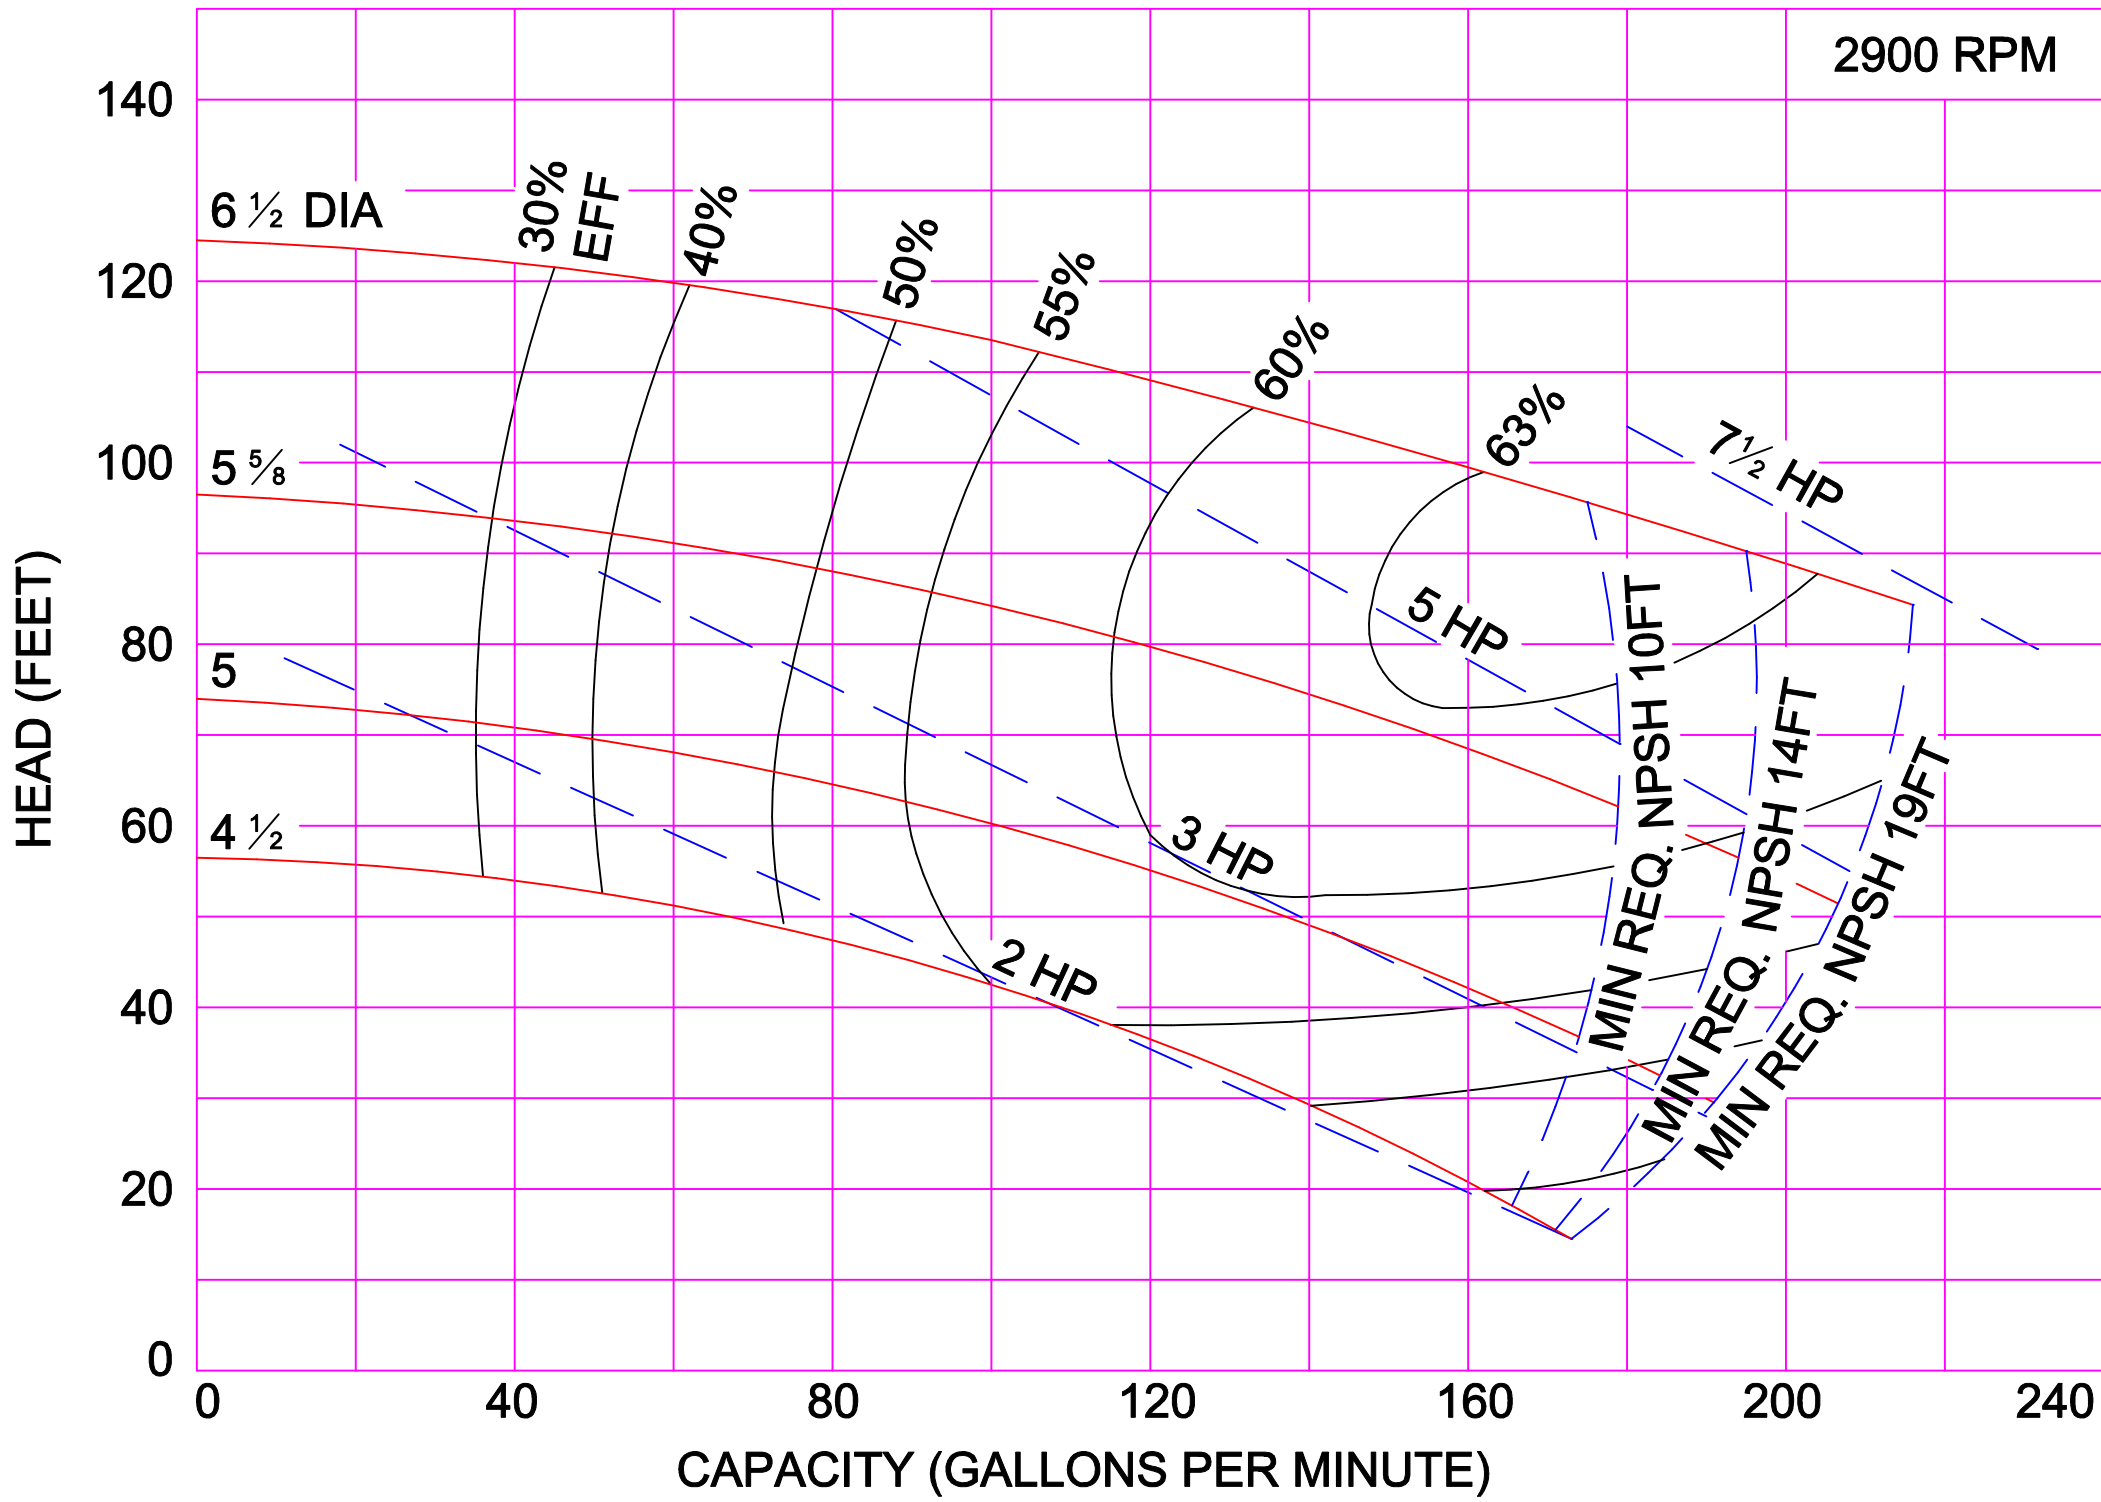

2900 RPM

2900 RPM

AMPCO PUMPS COMPANY, INC.  
E-SERIES 4 x 3

2900 RPM

AMPCO PUMPS COMPANY, INC.  
E-SERIES 4 x 3C

AMPCO PUMPS COMPANY, INC.  
E-SERIES 4 x 3L

AMPCO PUMPS COMPANY, INC.  
E-SERIES 5 x 4

AMPCO PUMPS COMPANY, INC.  
E-SERIES 6 x 6