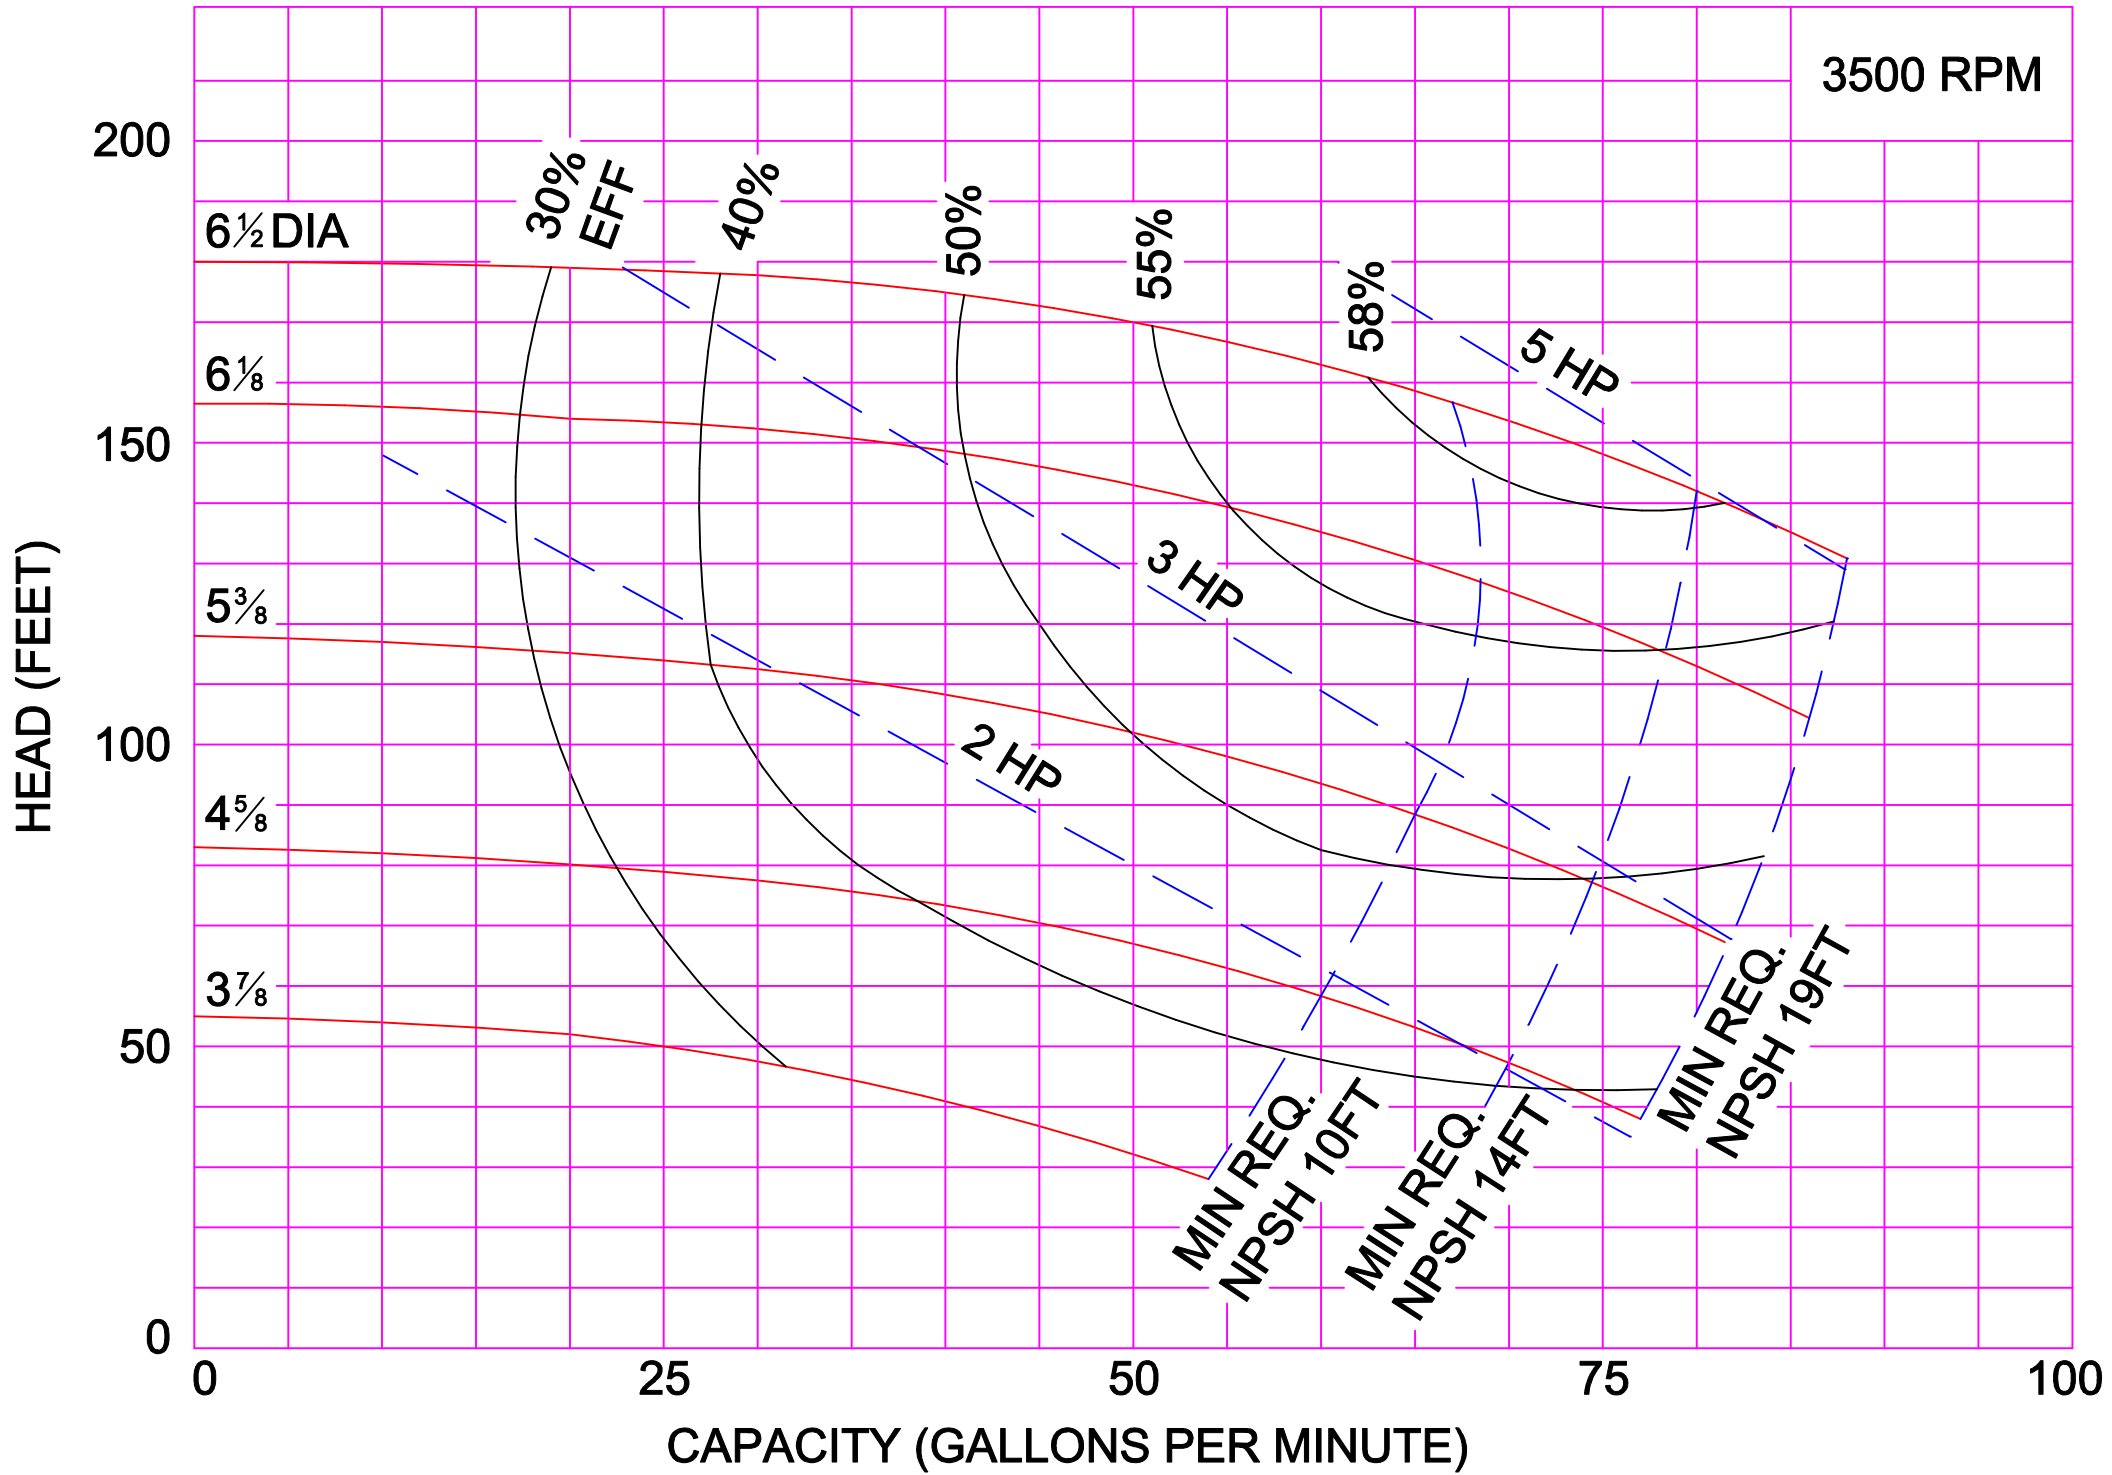

AMPCO PUMPS COMPANY, INC.
E-SERIES 1½ x 1¼ BRONZE

3500 RPM