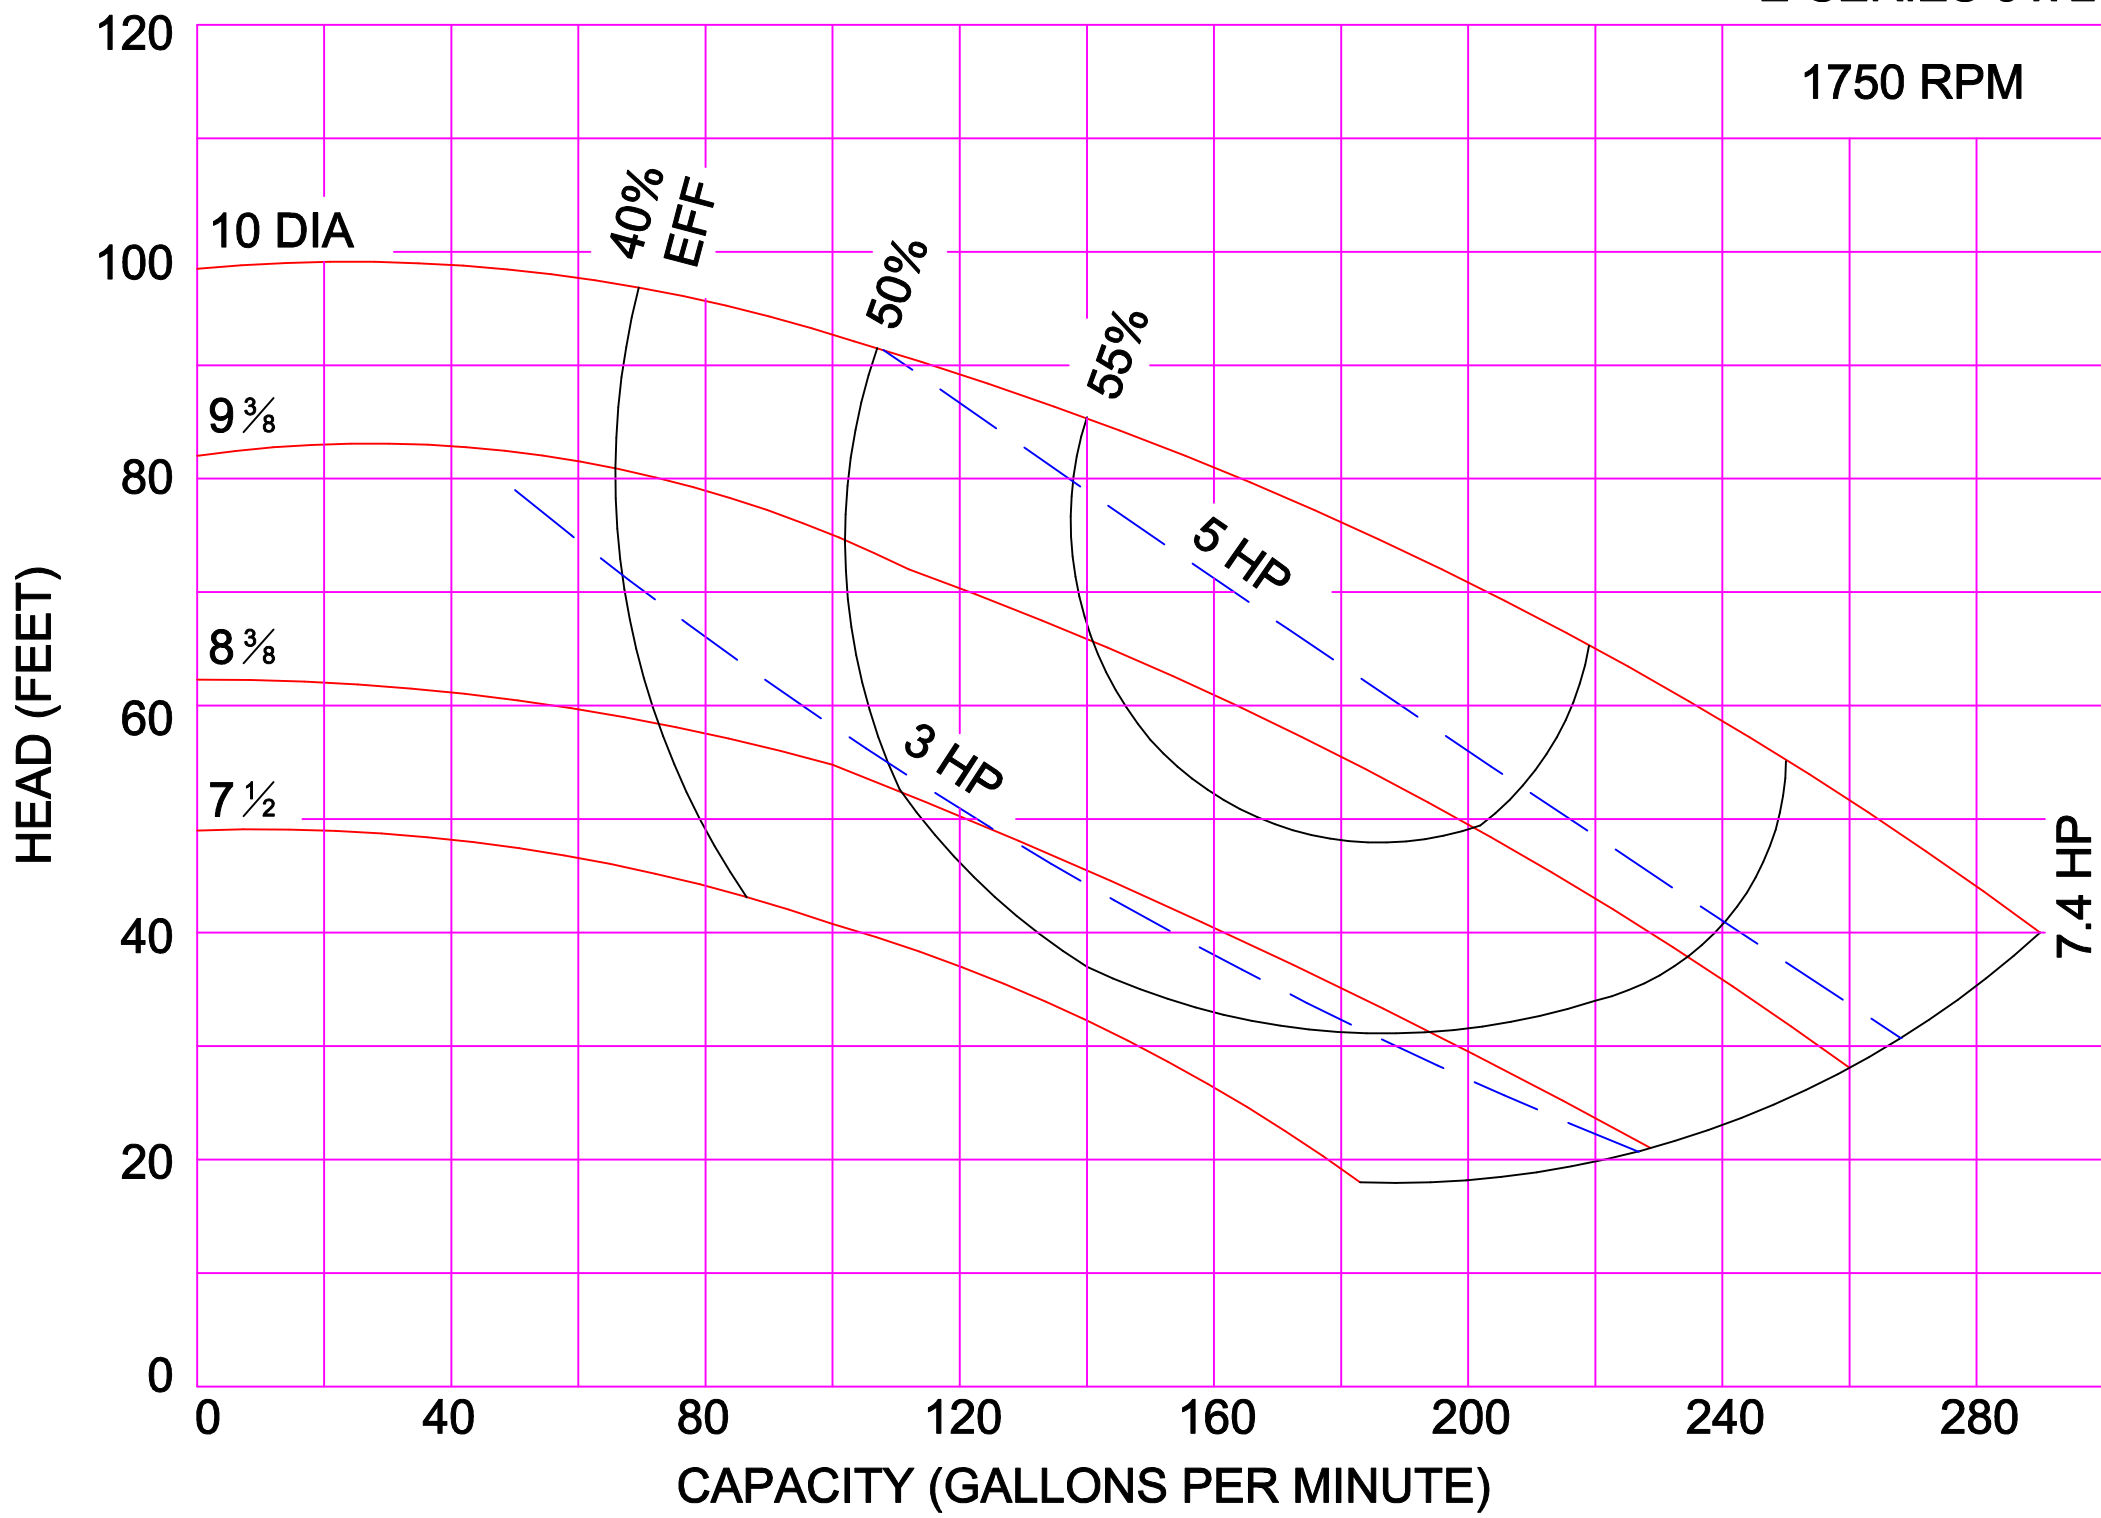

1750 RPM

1750 RPM

1750 RPM

AMPCO PUMPS COMPANY, INC.  
E-SERIES 4 x 3C

1750 RPM

AMPCO PUMPS COMPANY, INC.  
E-SERIES 4 x 3L

AMPCO PUMPS COMPANY, INC.  
E-SERIES 5 x 4

AMPCO PUMPS COMPANY, INC.  
E-SERIES 6 x 6