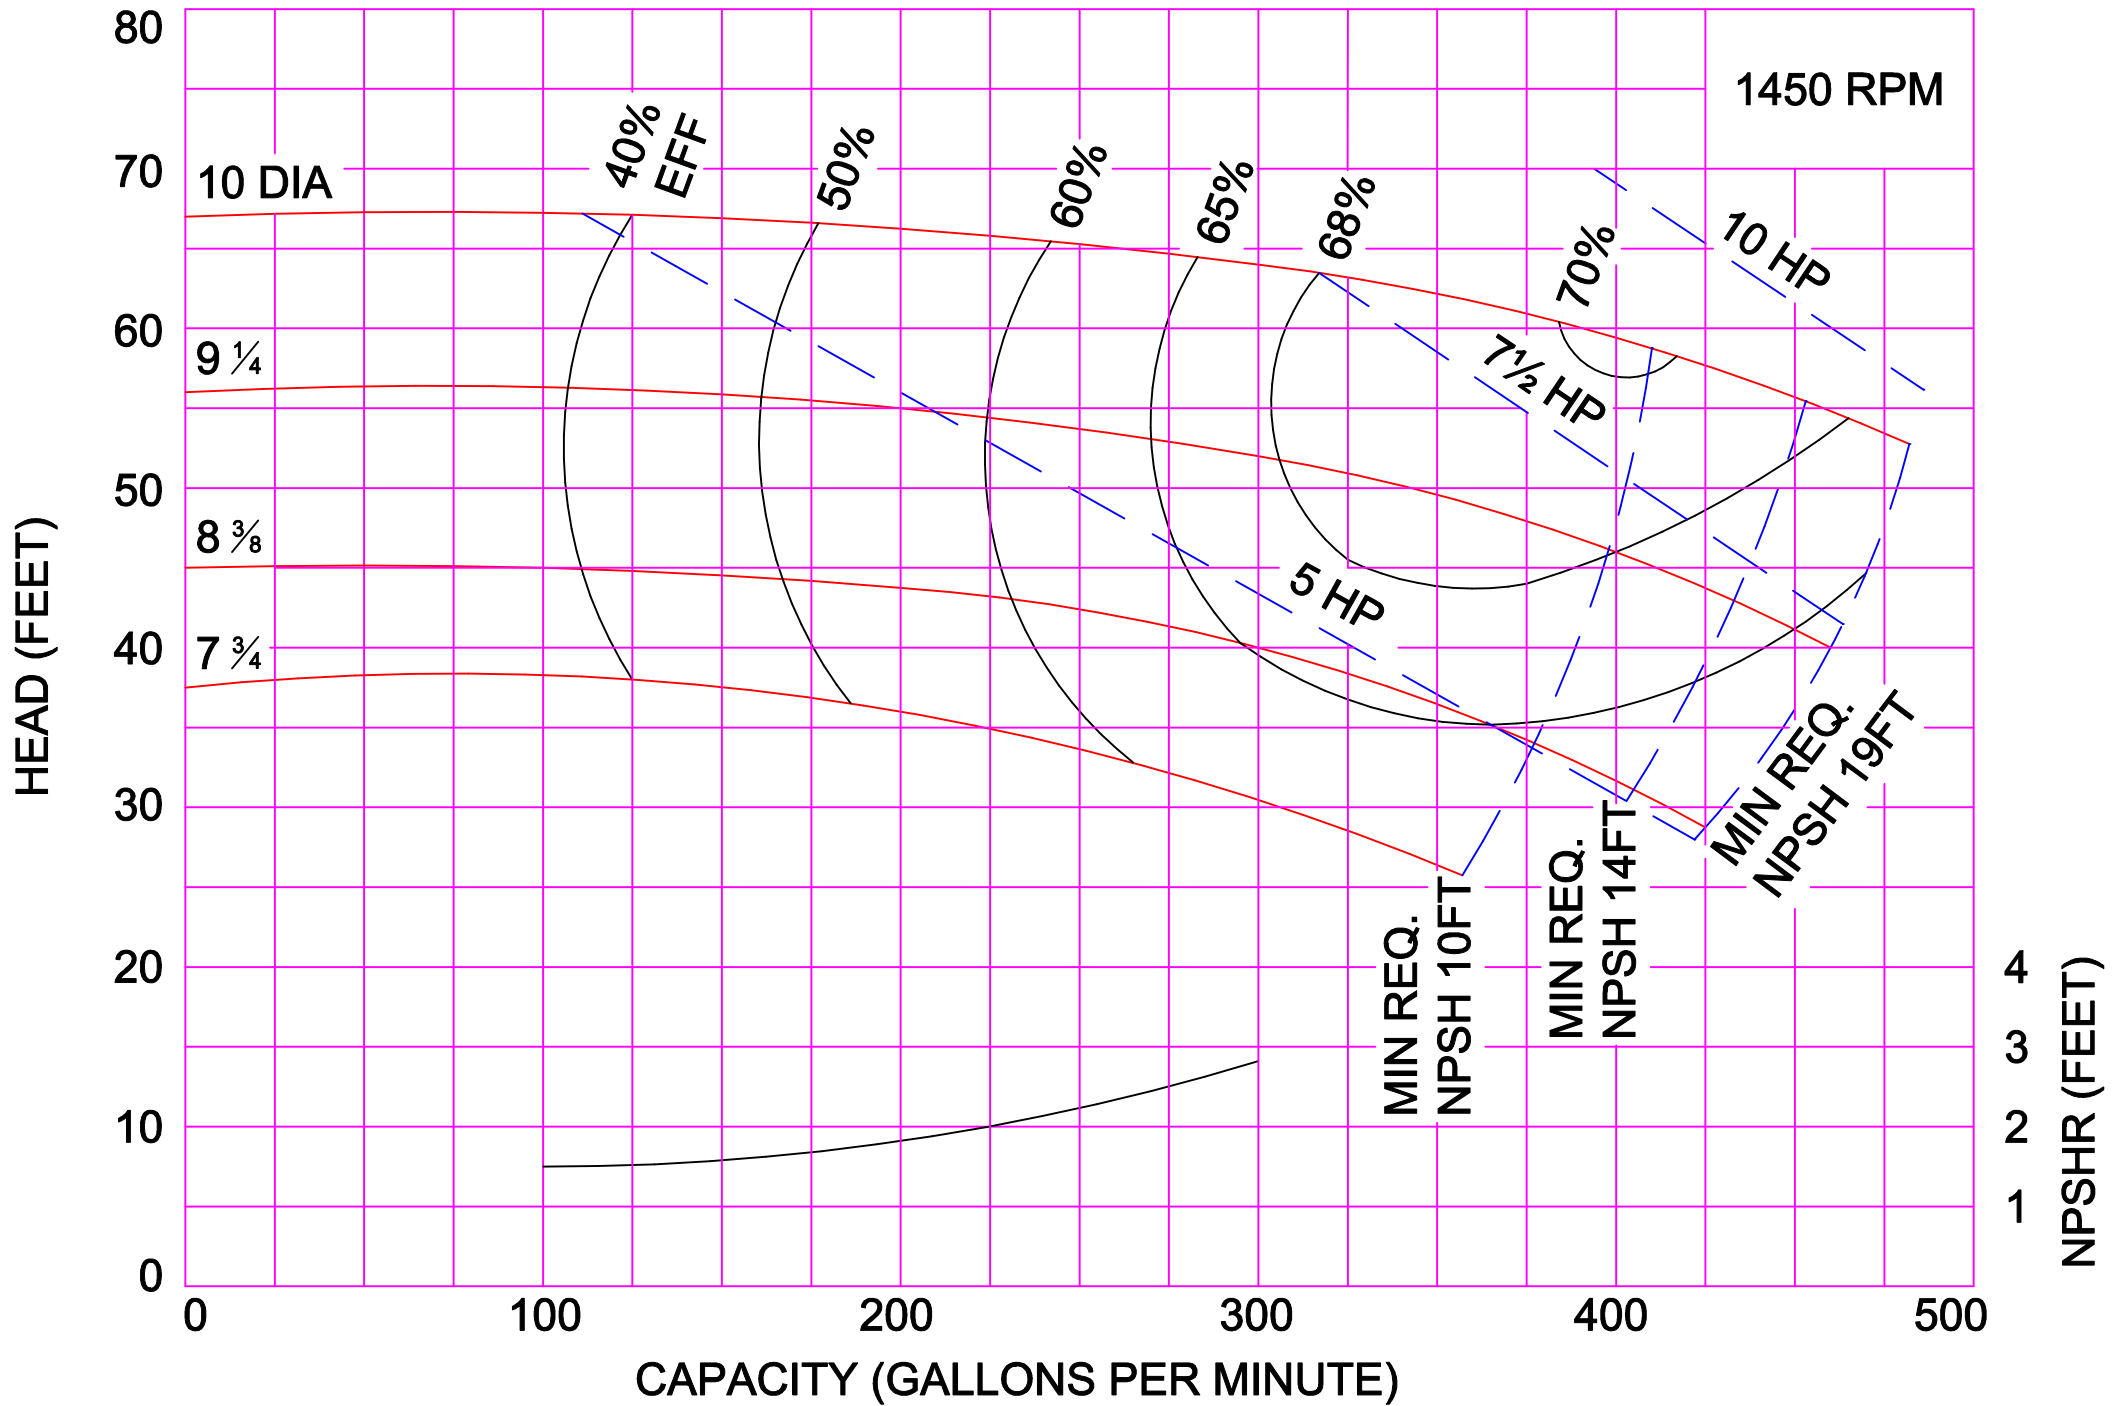

2900 RPM

2900 RPM

AMPCO PUMPS COMPANY, INC.  
E-SERIES 4 x 3

2900 RPM

AMPCO PUMPS COMPANY, INC.  
E-SERIES 4 x 3C

AMPCO PUMPS COMPANY, INC.  
E-SERIES 4 x 3L

AMPCO PUMPS COMPANY, INC.  
E-SERIES 5 x 4

AMPCO PUMPS COMPANY, INC.  
E-SERIES 6 x 6