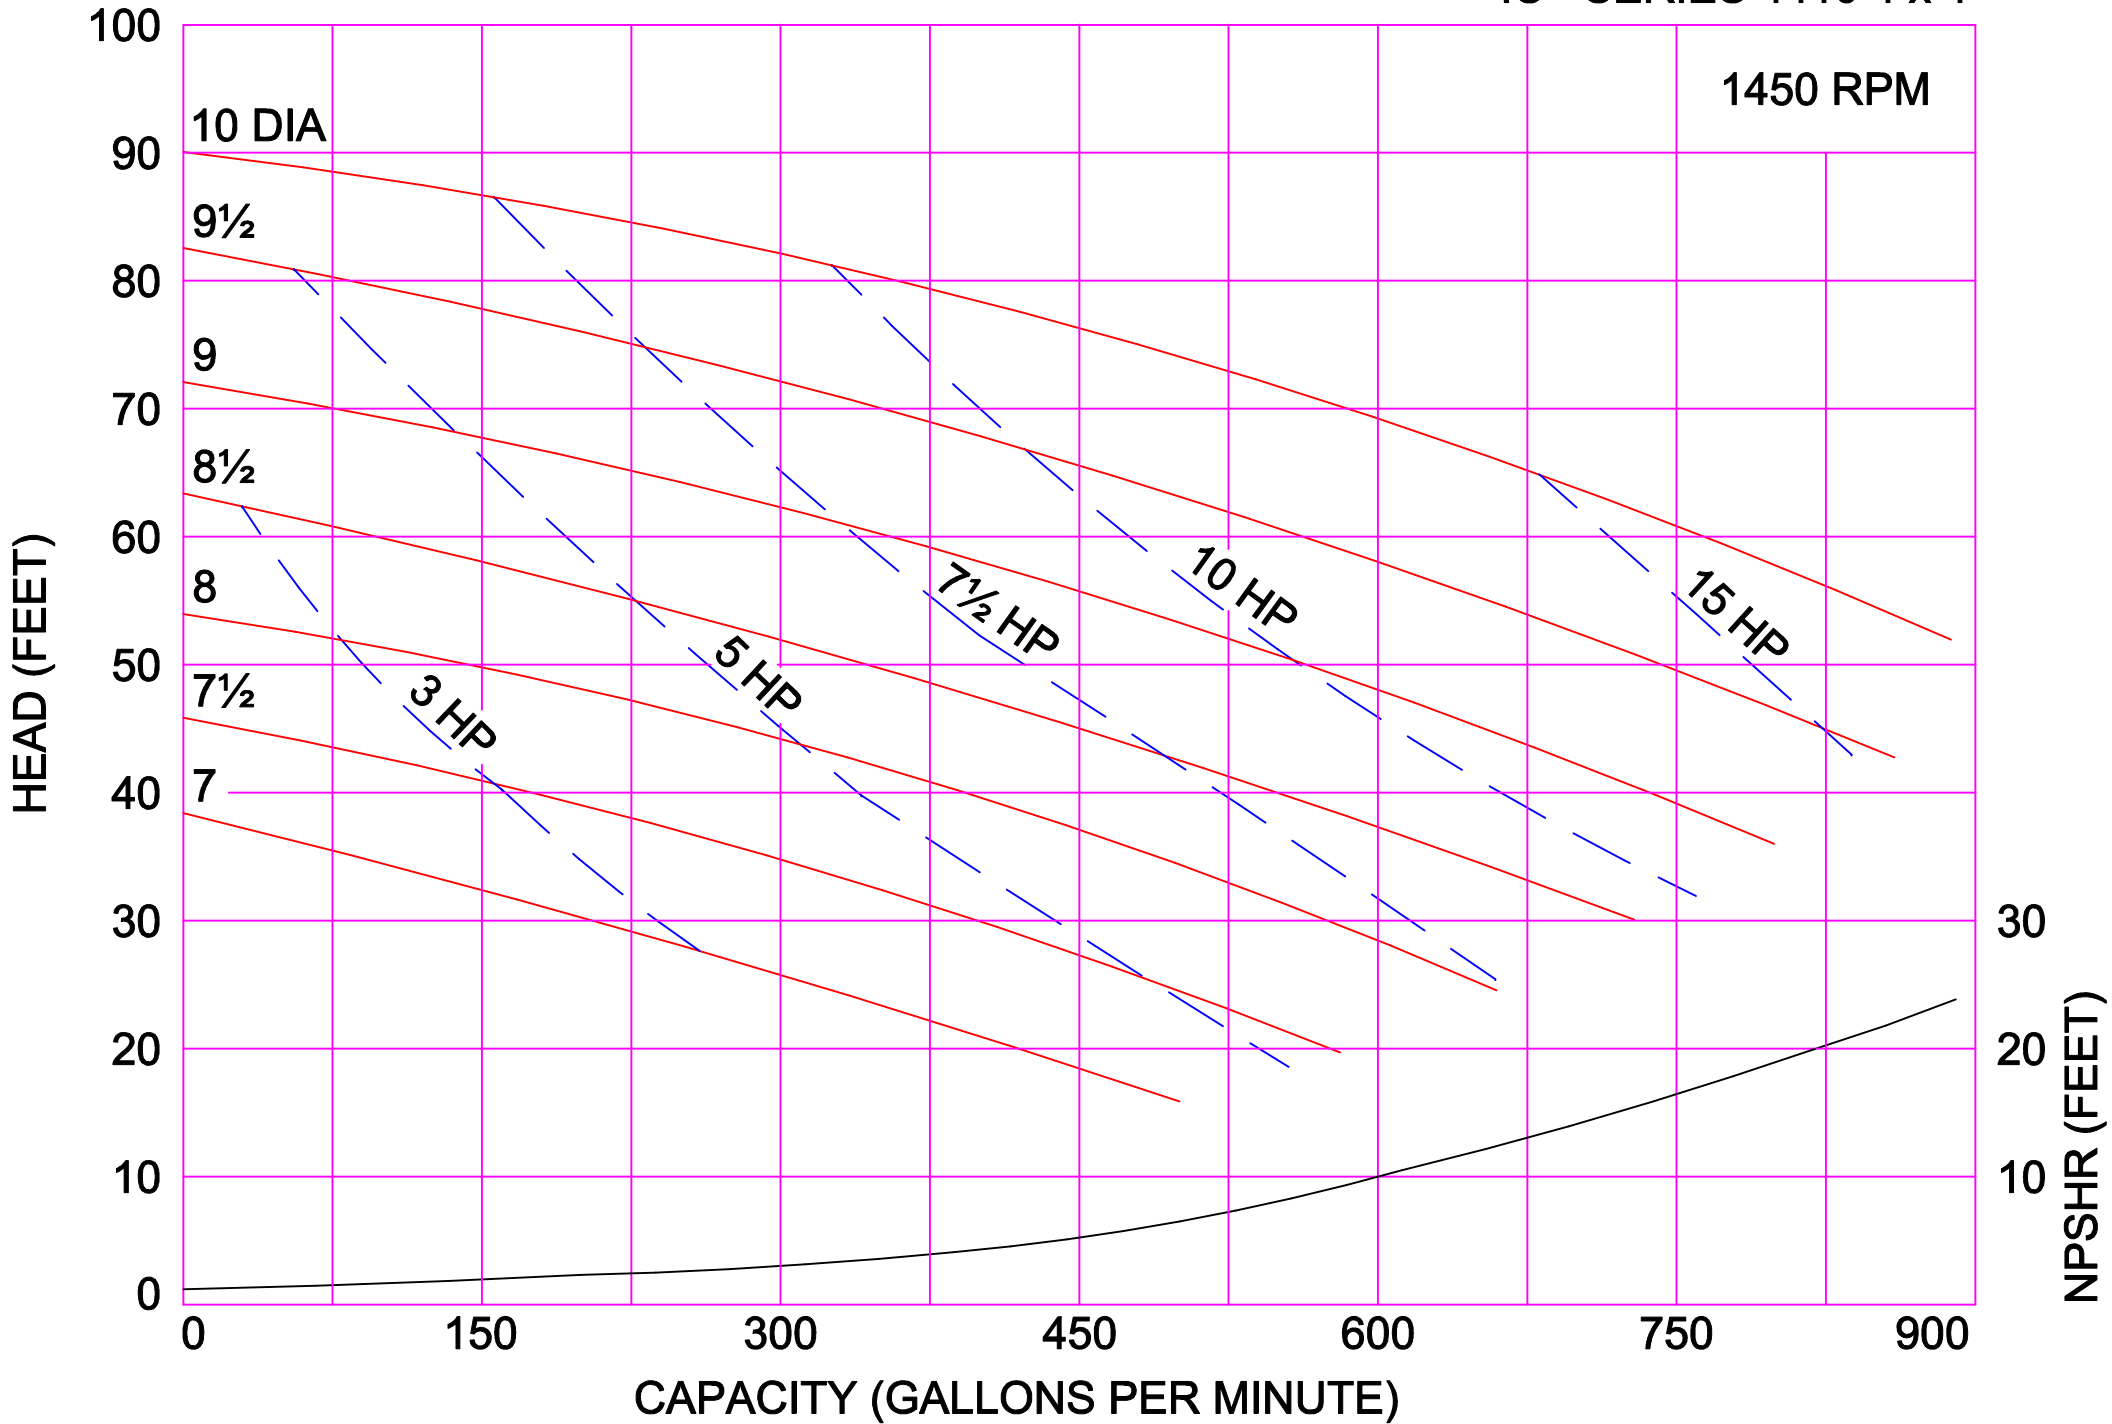

1750 RPM

AMPCO PUMPS COMPANY, INC.
IC+ SERIES 428 4 x 2

2900 RPM

AMPCO PUMPS COMPANY, INC.
IC+ SERIES 428 4 x 2

3500 RPM

AMPCO PUMPS COMPANY, INC.
IC+ SERIES 4410 4 x 4

1450 RPM

1750 RPM