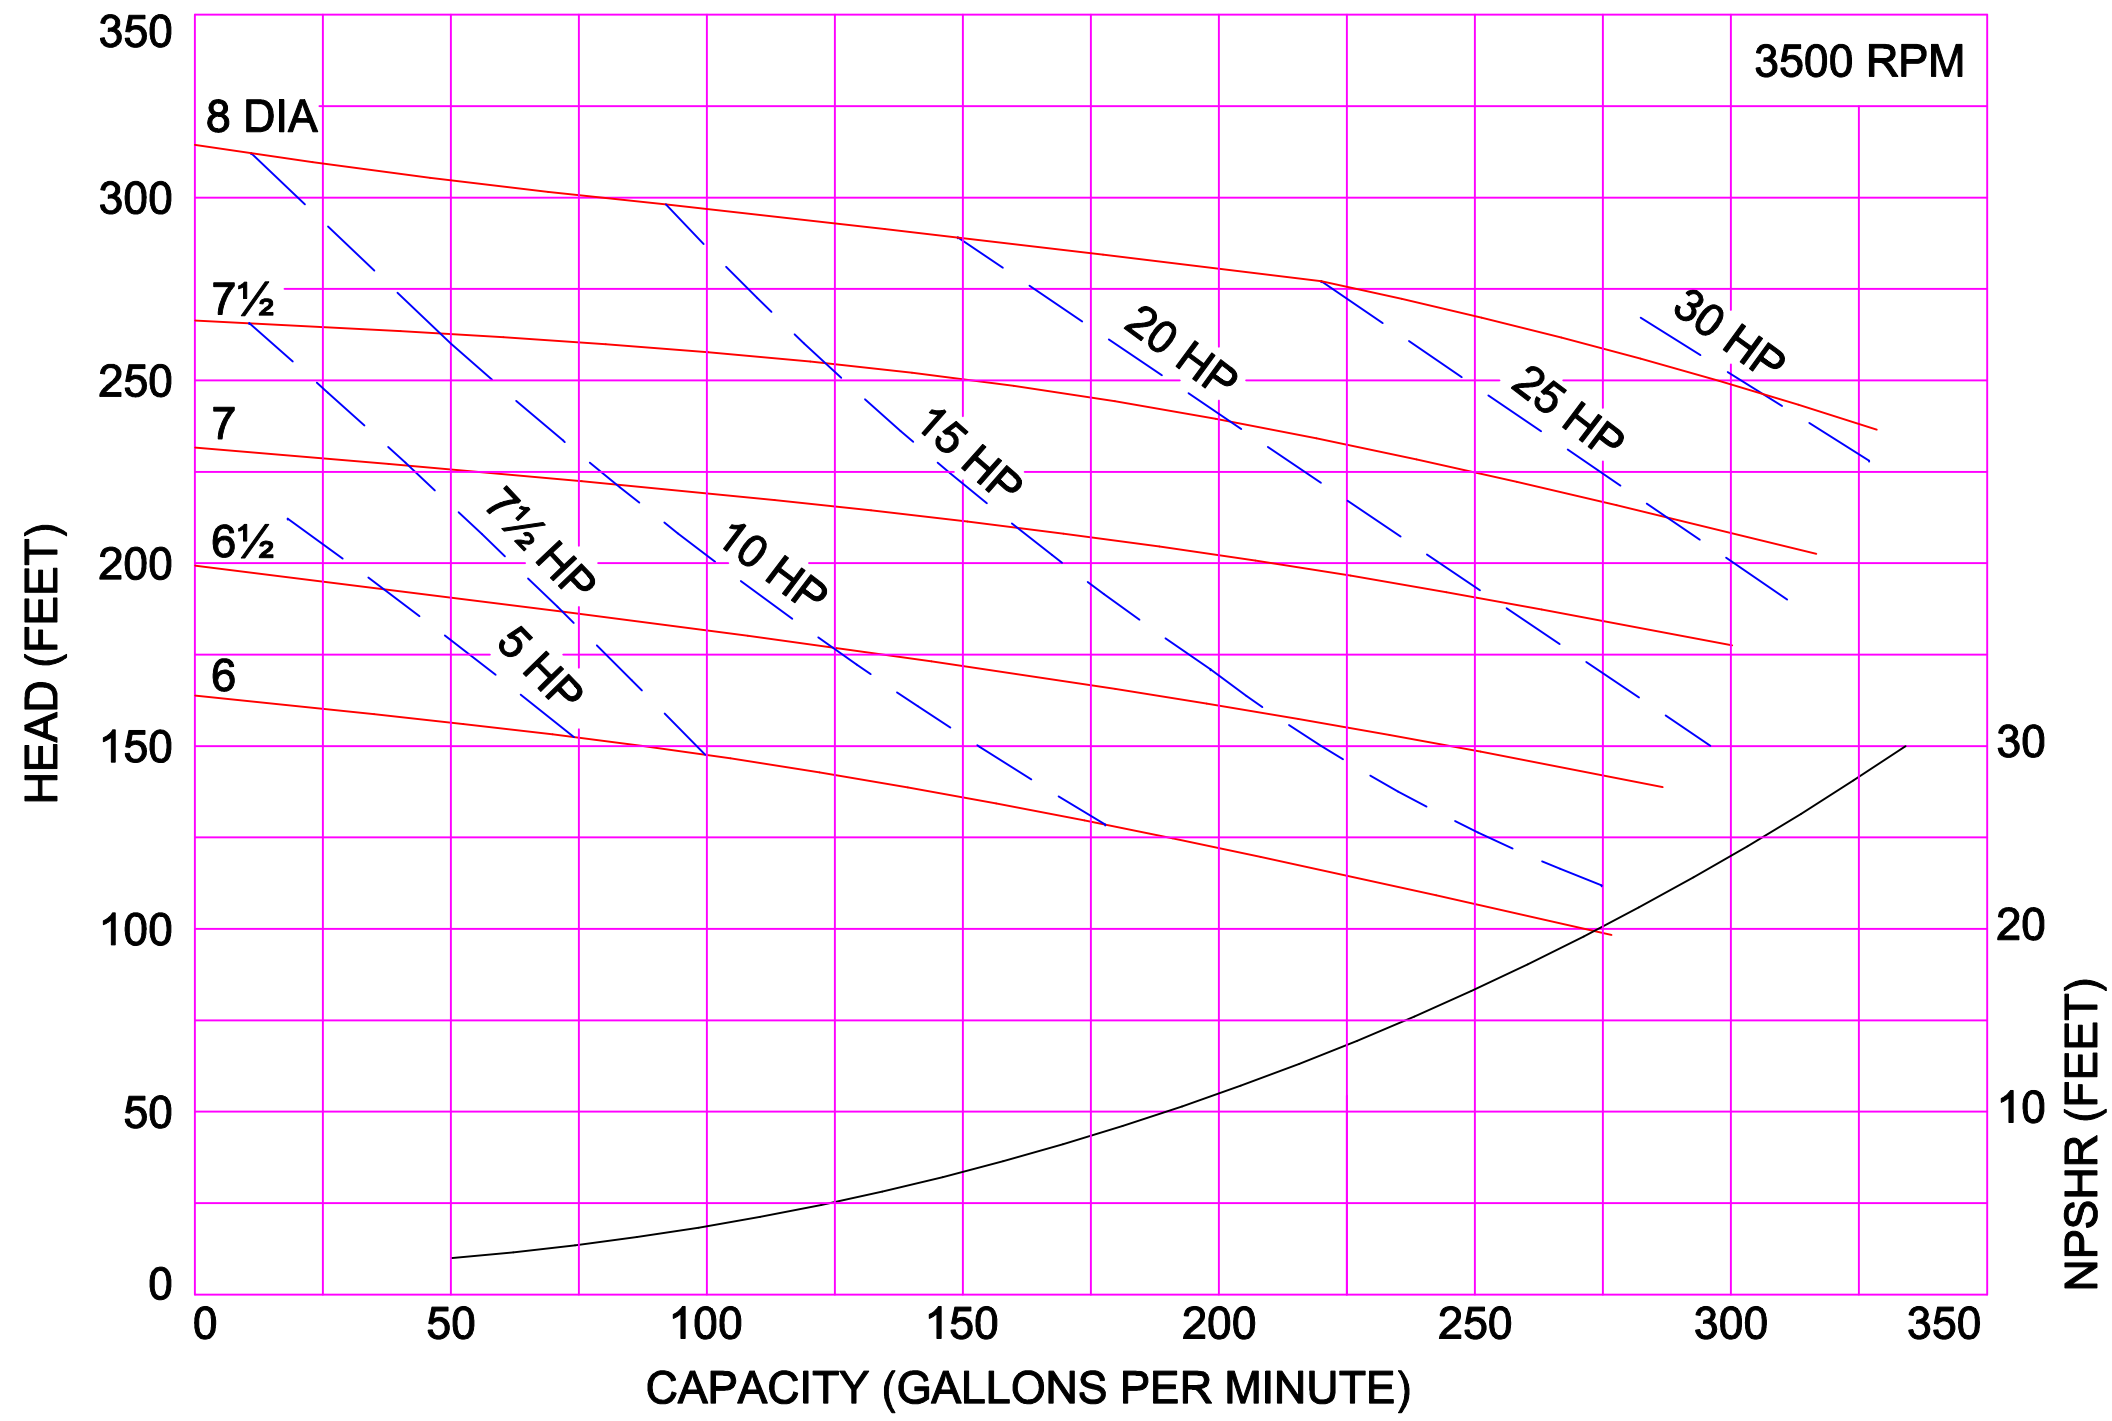

AMPCO PUMPS COMPANY, INC.
IC+ SERIES 218 2 x 1½

3500 RPM