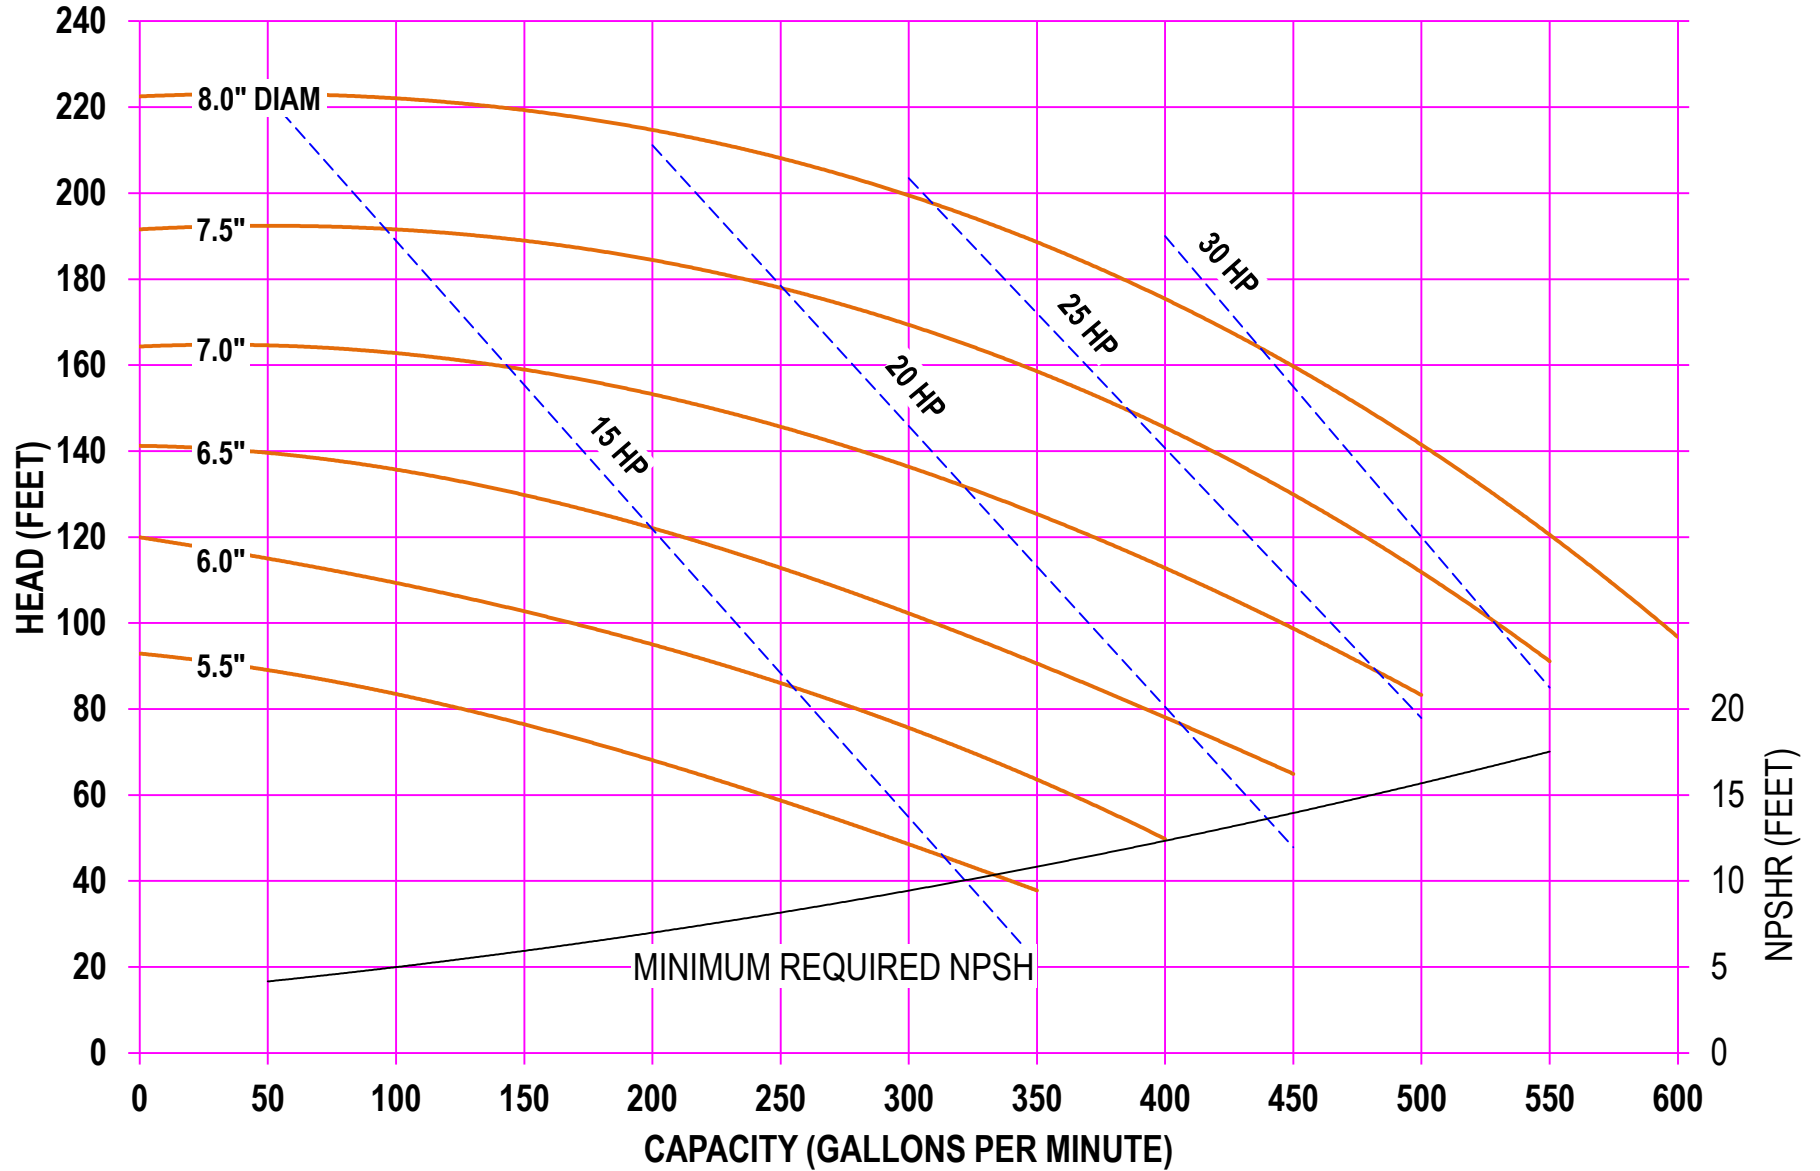

AMPCO PUMPS COMPANY, INC.
IC+ SERIES 328 3 x 2
2900 RPM