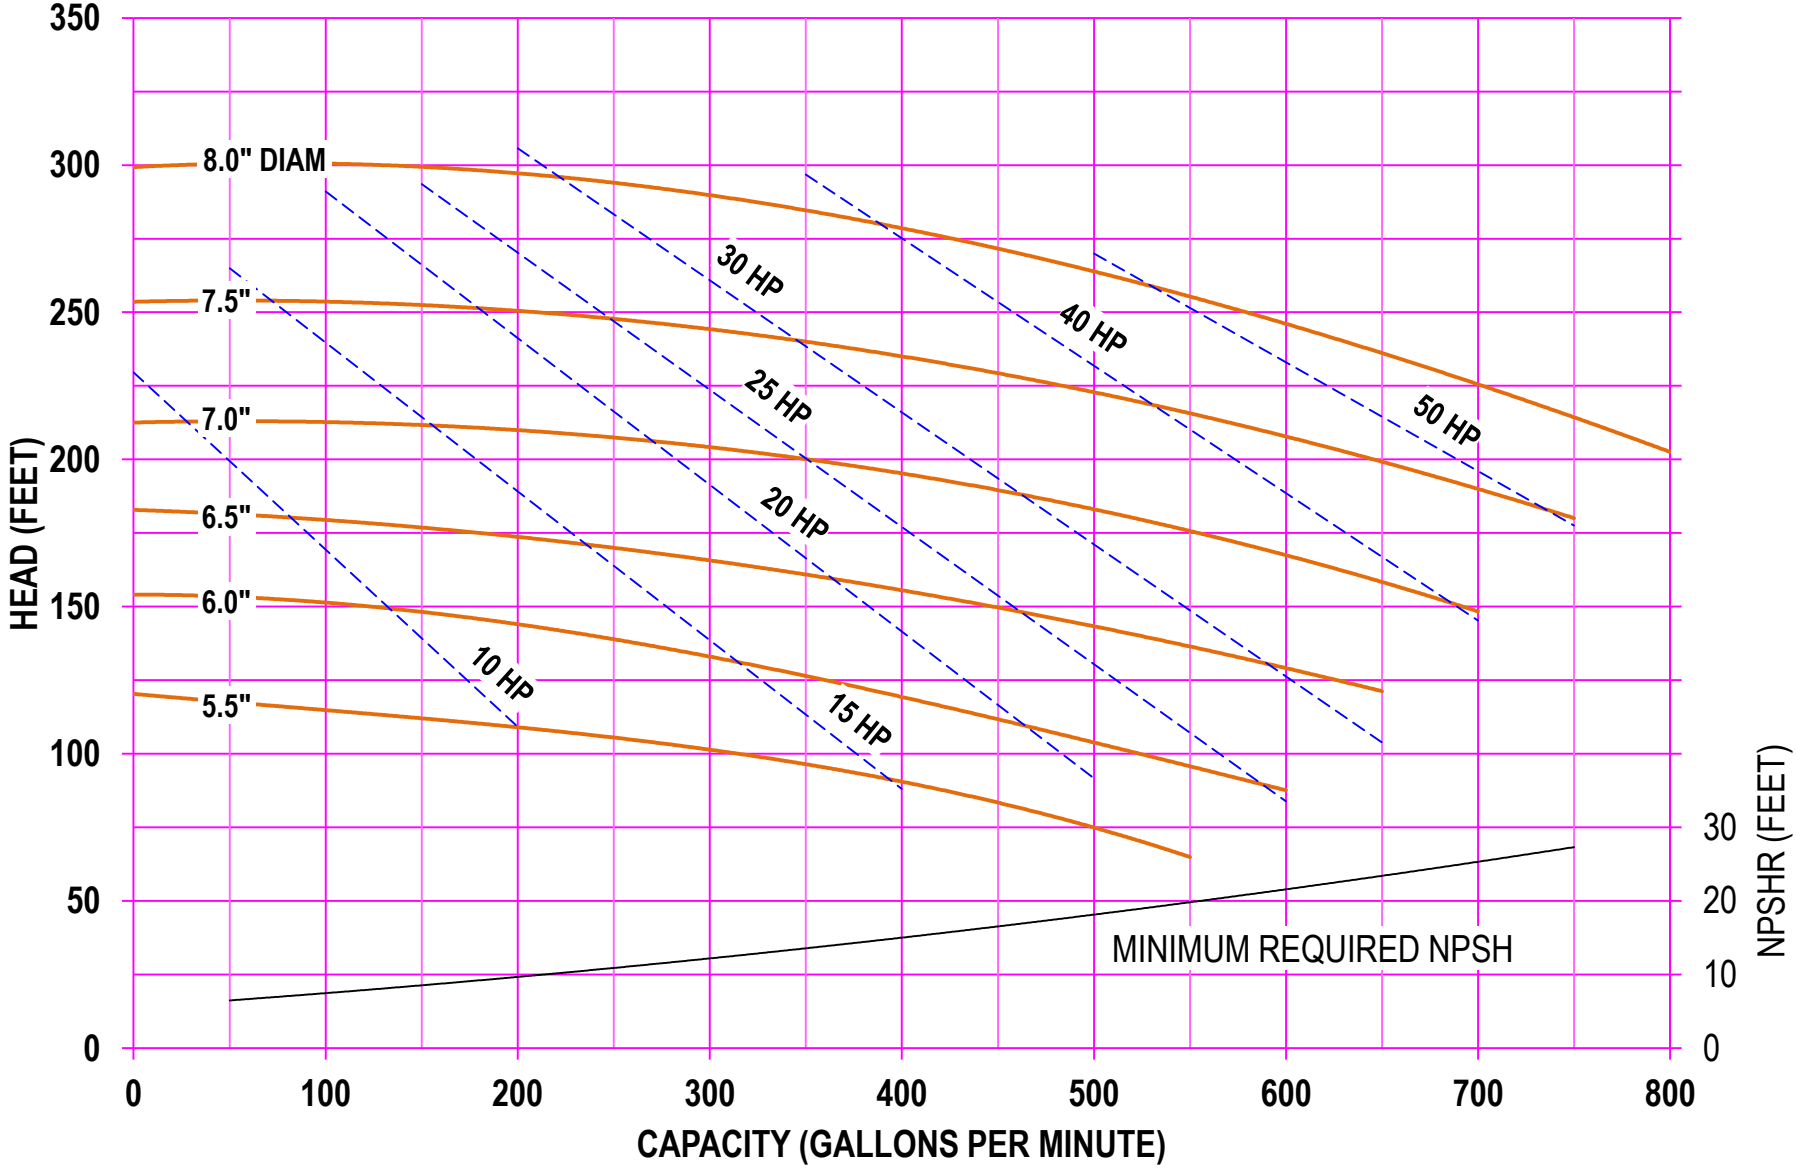

3500 RPM

AMPCO PUMPS COMPANY, INC.
IC+ SERIES 328 3 x 2
1750 RPM

AMPCO PUMPS COMPANY, INC.
IC+ SERIES 328 3 x 2
2900 RPM

AMPCO PUMPS COMPANY, INC.
IC+ SERIES 328 3 x 2
3500 RPM

AMPCO PUMPS COMPANY, INC.
IC+ SERIES 428 4 x 2