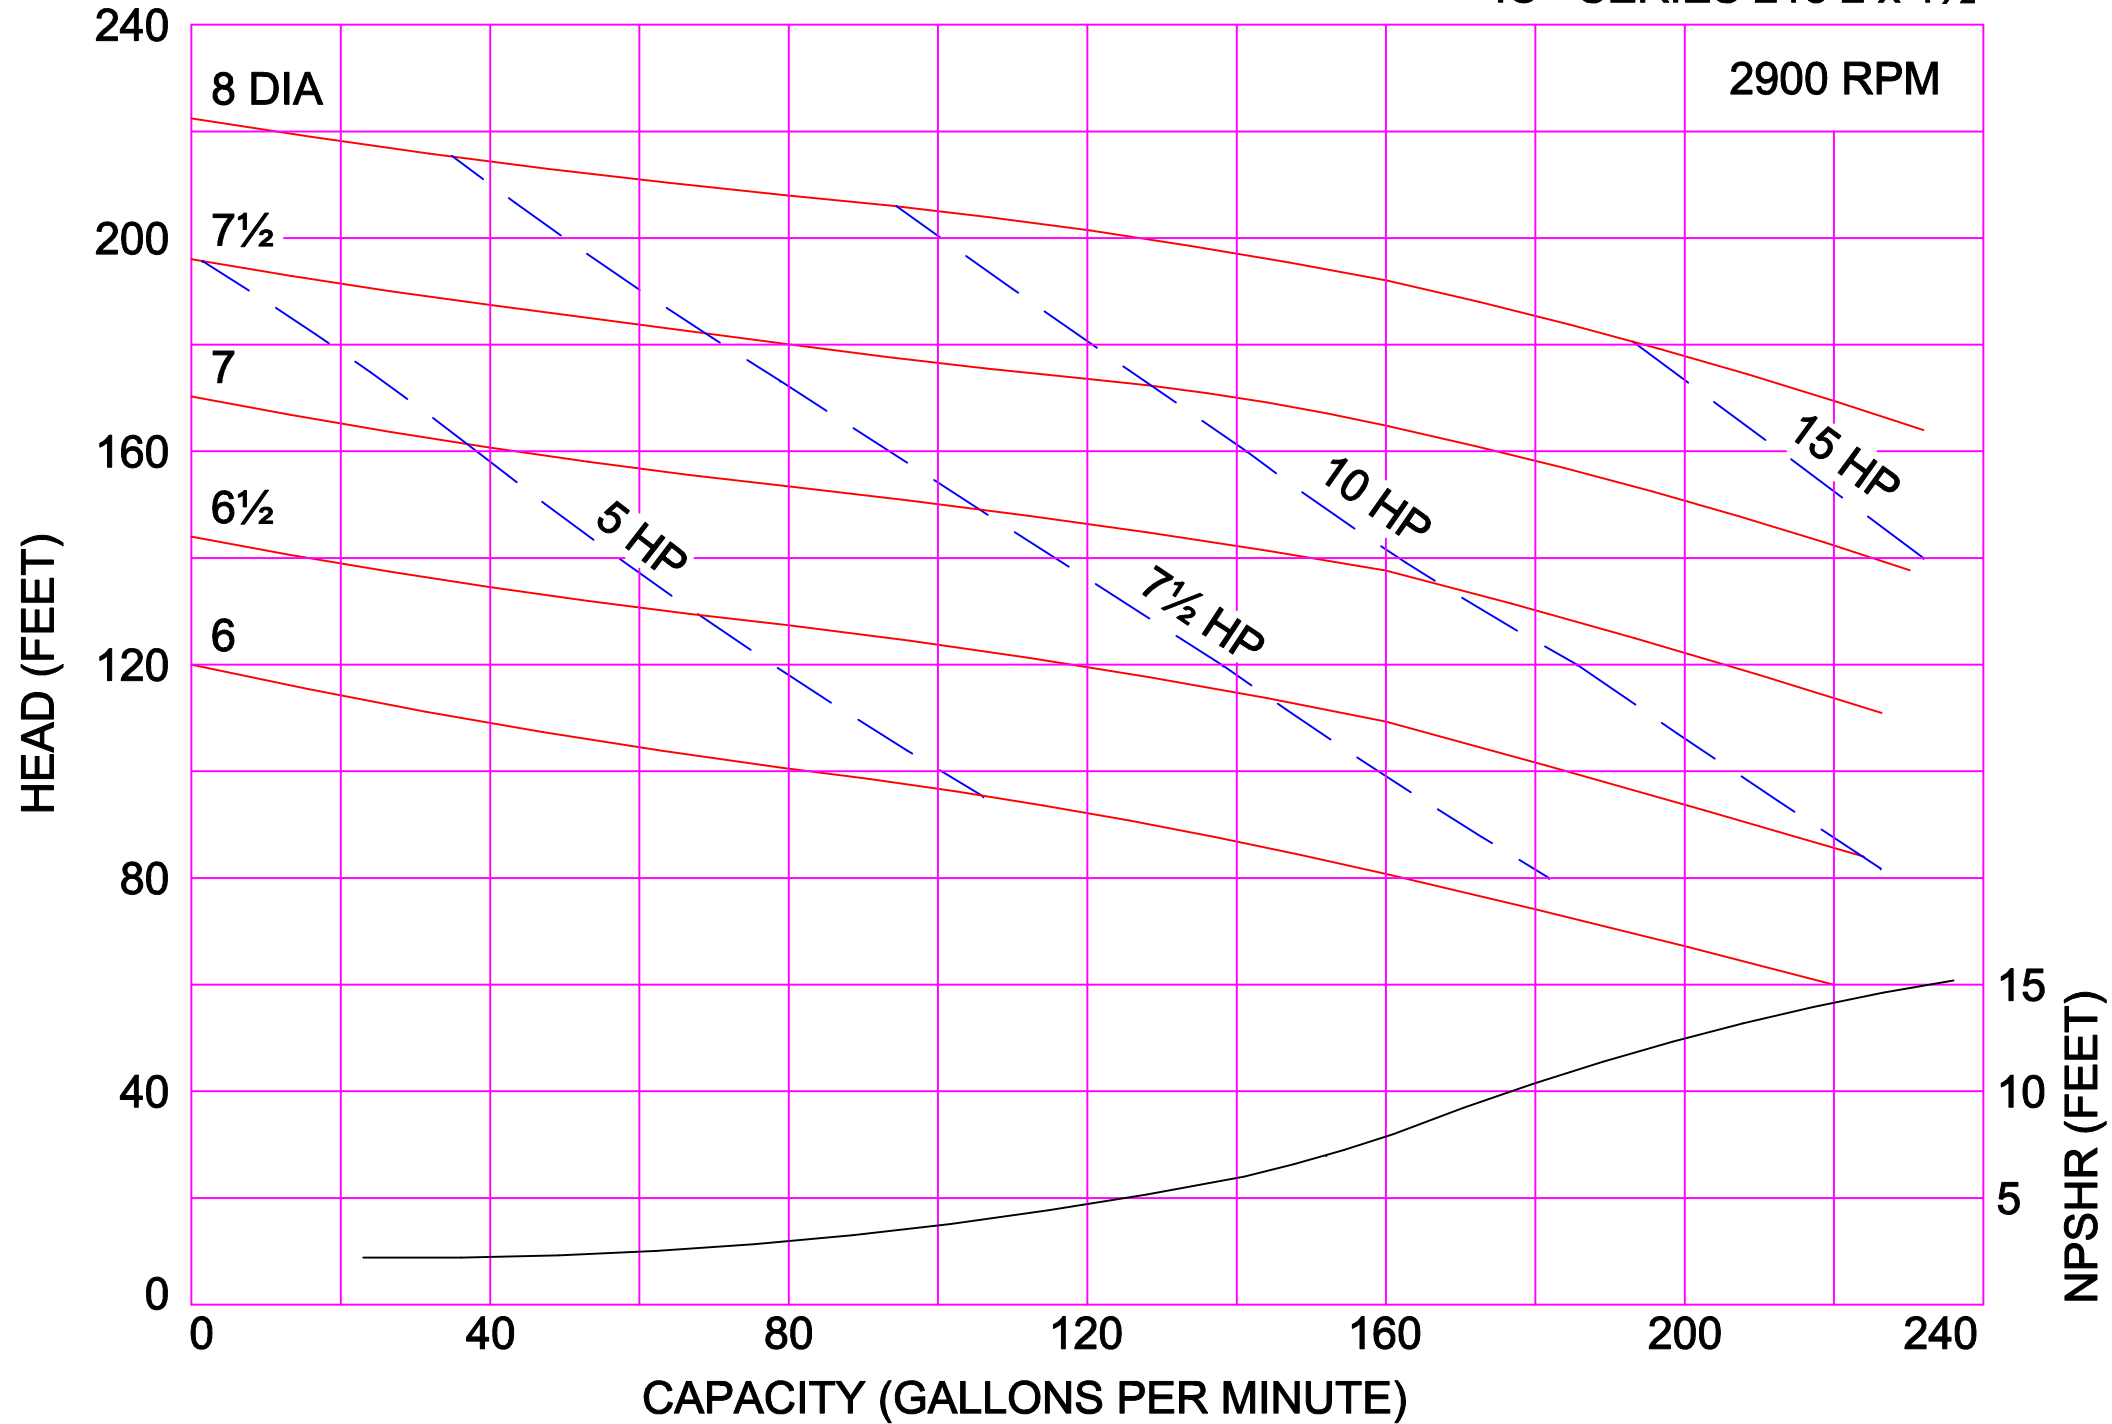

2900 RPM

AMPCO PUMPS COMPANY, INC.
IC+ SERIES 216 2 x 1½

3500 RPM

AMPCO PUMPS COMPANY, INC.
IC+ SERIES 218 2 x 1½

1750 RPM

AMPCO PUMPS COMPANY, INC.
IC+ SERIES 218 2 x 1½

AMPCO PUMPS COMPANY, INC.
IC+ SERIES 218 2 x 1½