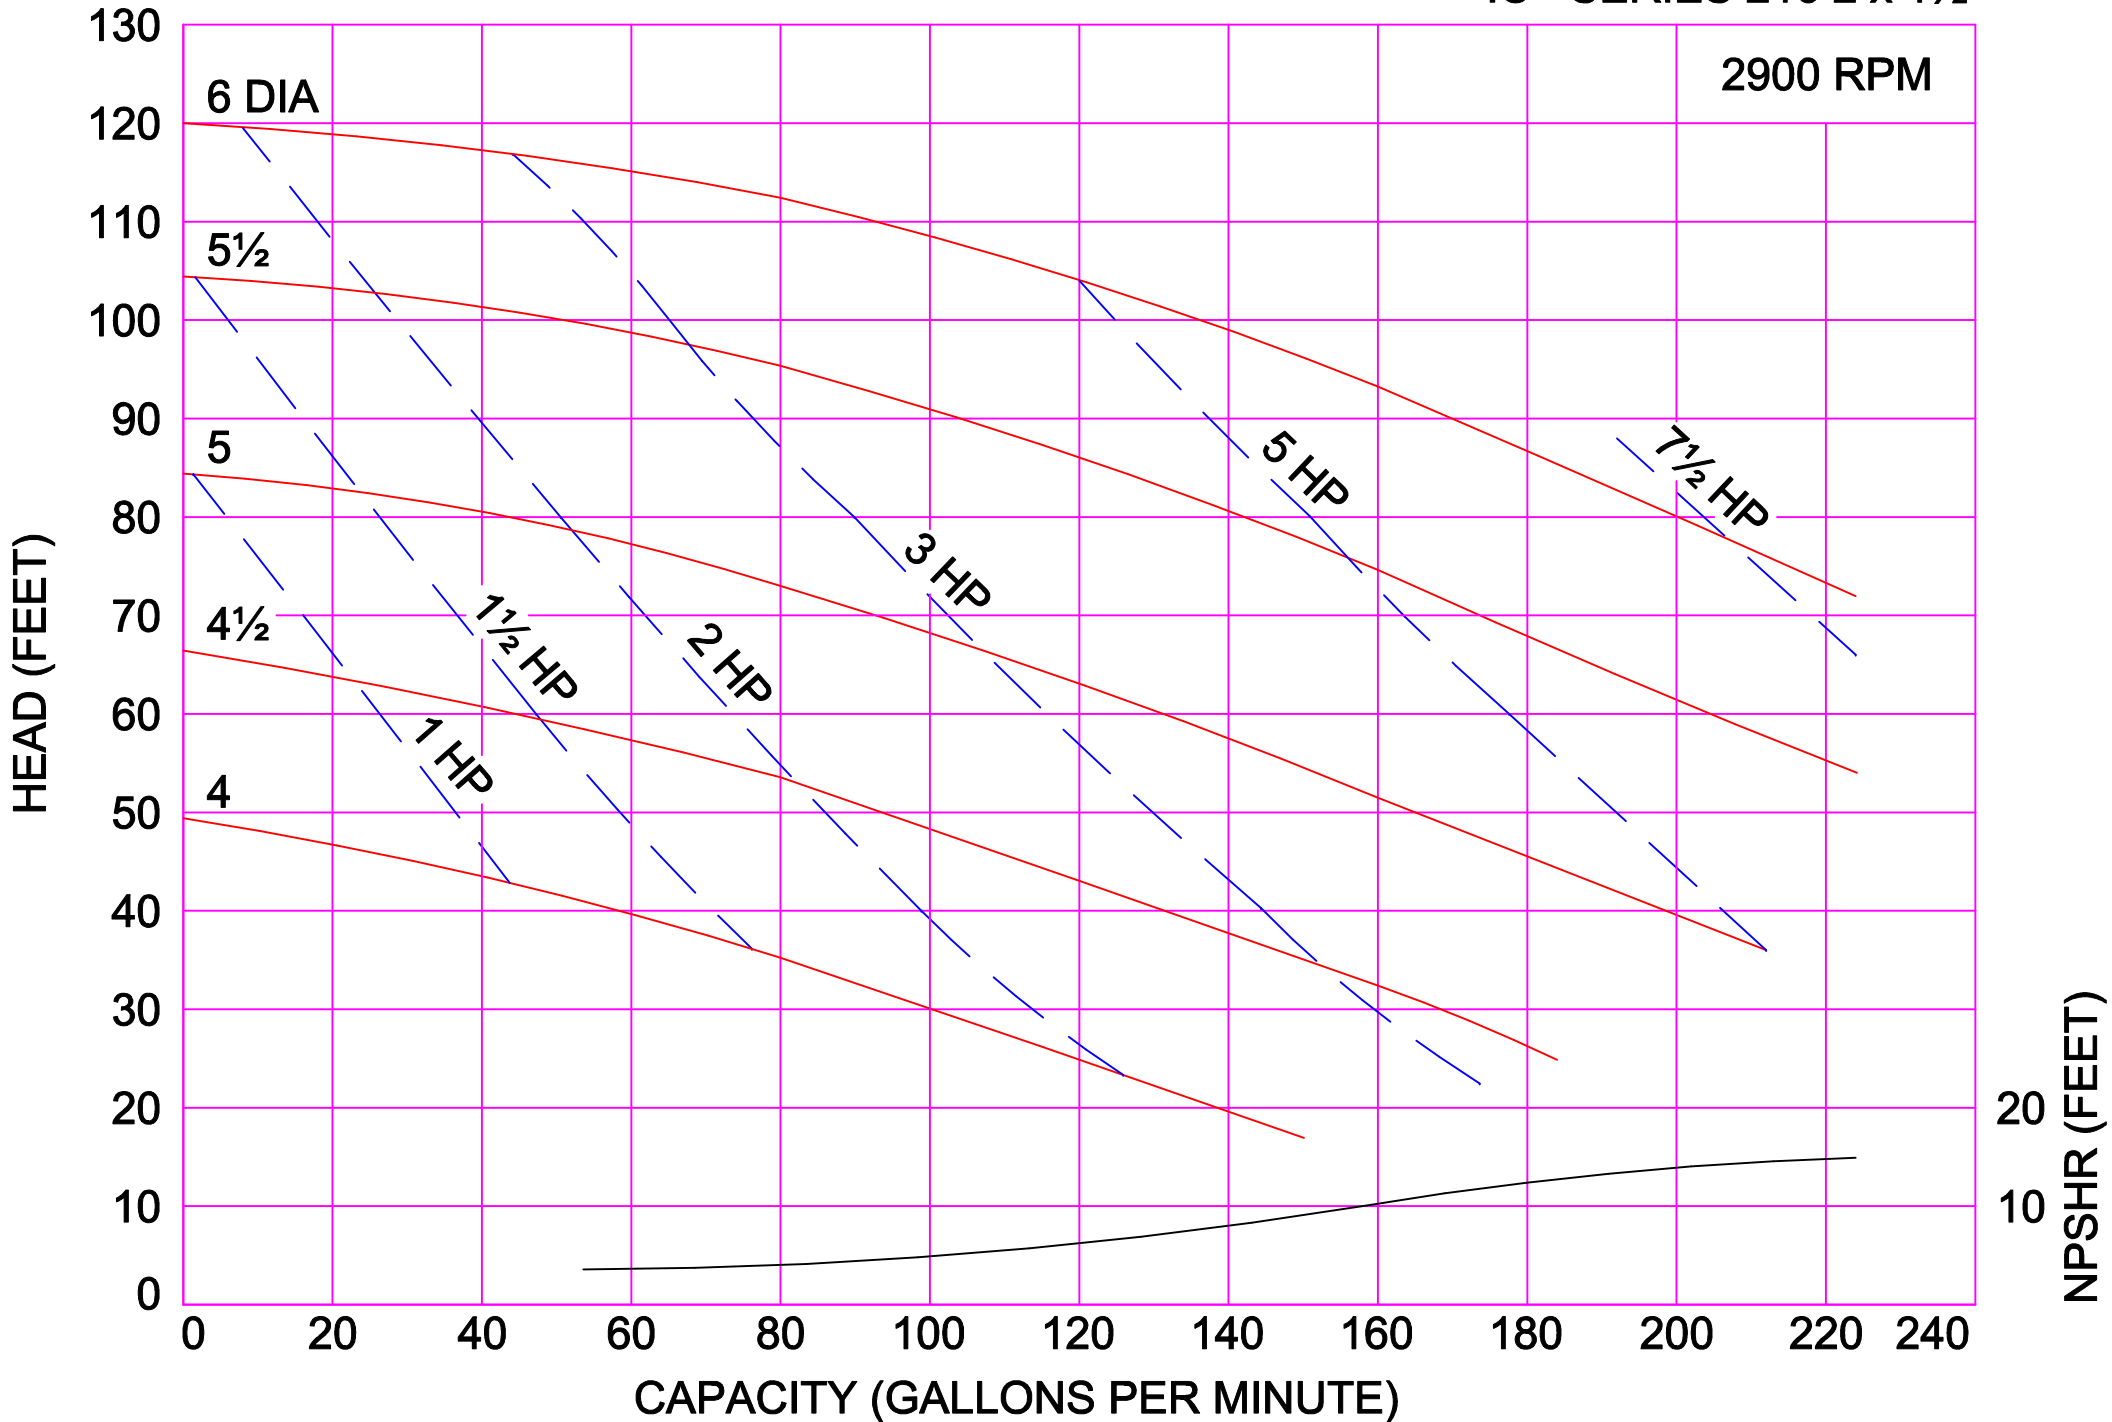

AMPCO PUMPS COMPANY, INC.
IC+ SERIES 216 2 x 1½

2900 RPM