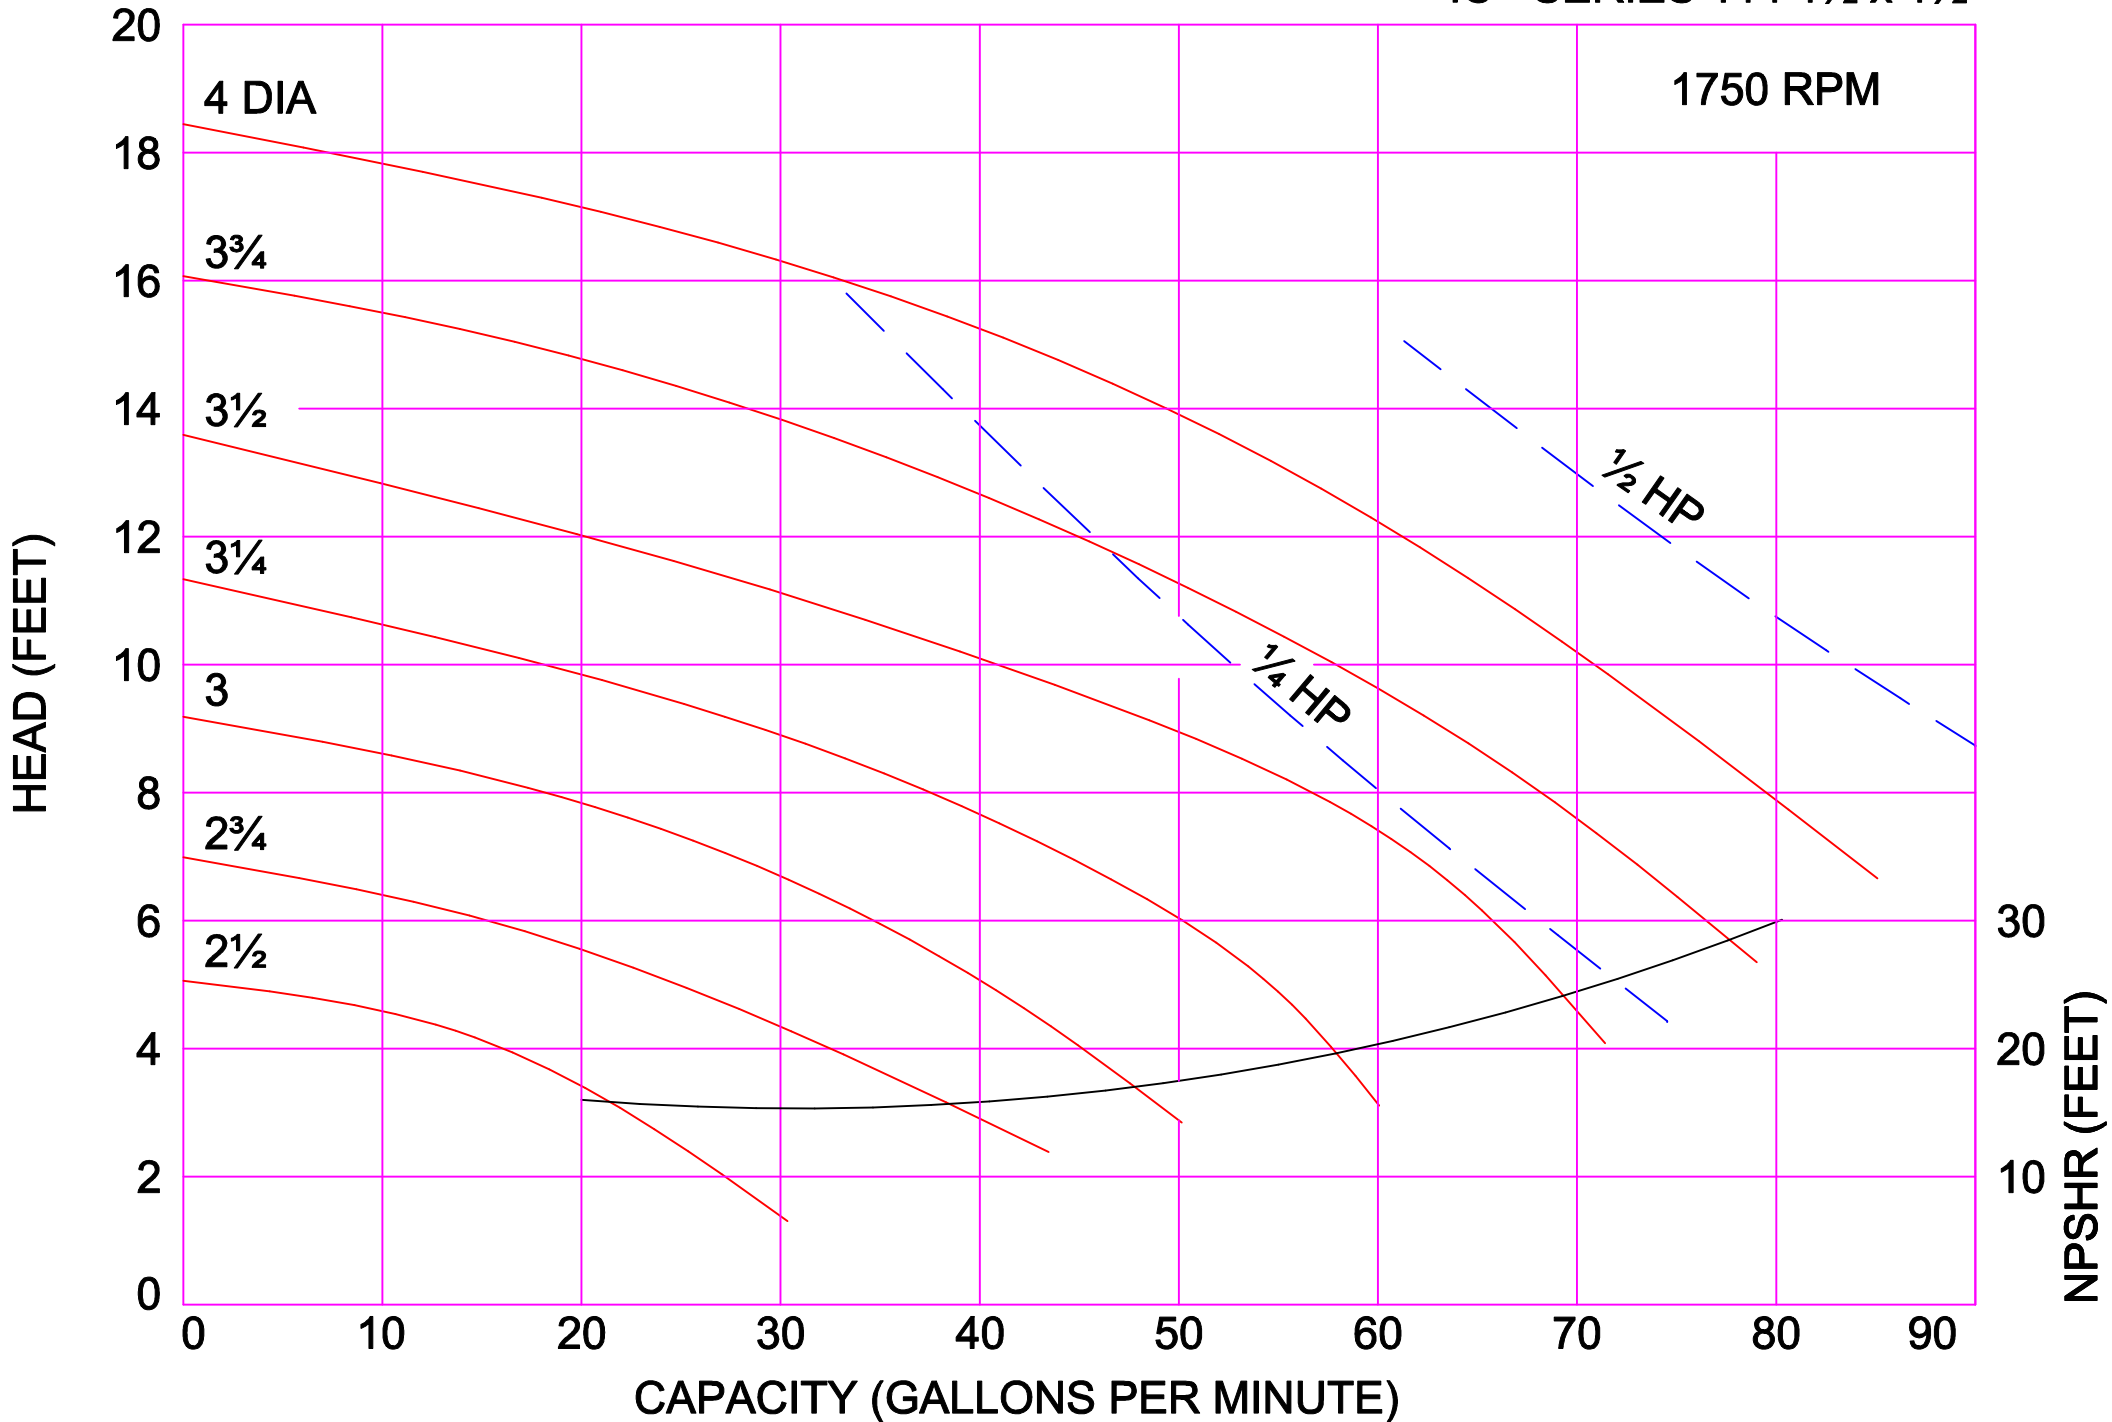

AMPCO PUMPS COMPANY, INC.
IC+ SERIES 114 1½ x 1½

AMPCO PUMPS COMPANY, INC.
IC+ SERIES 114 1½ x 1½

2900 RPM

AMPCO PUMPS COMPANY, INC.
IC+ SERIES 114 1½ x 1½

3500 RPM

AMPCO PUMPS COMPANY, INC.
IC+ SERIES 214 2 x 1½