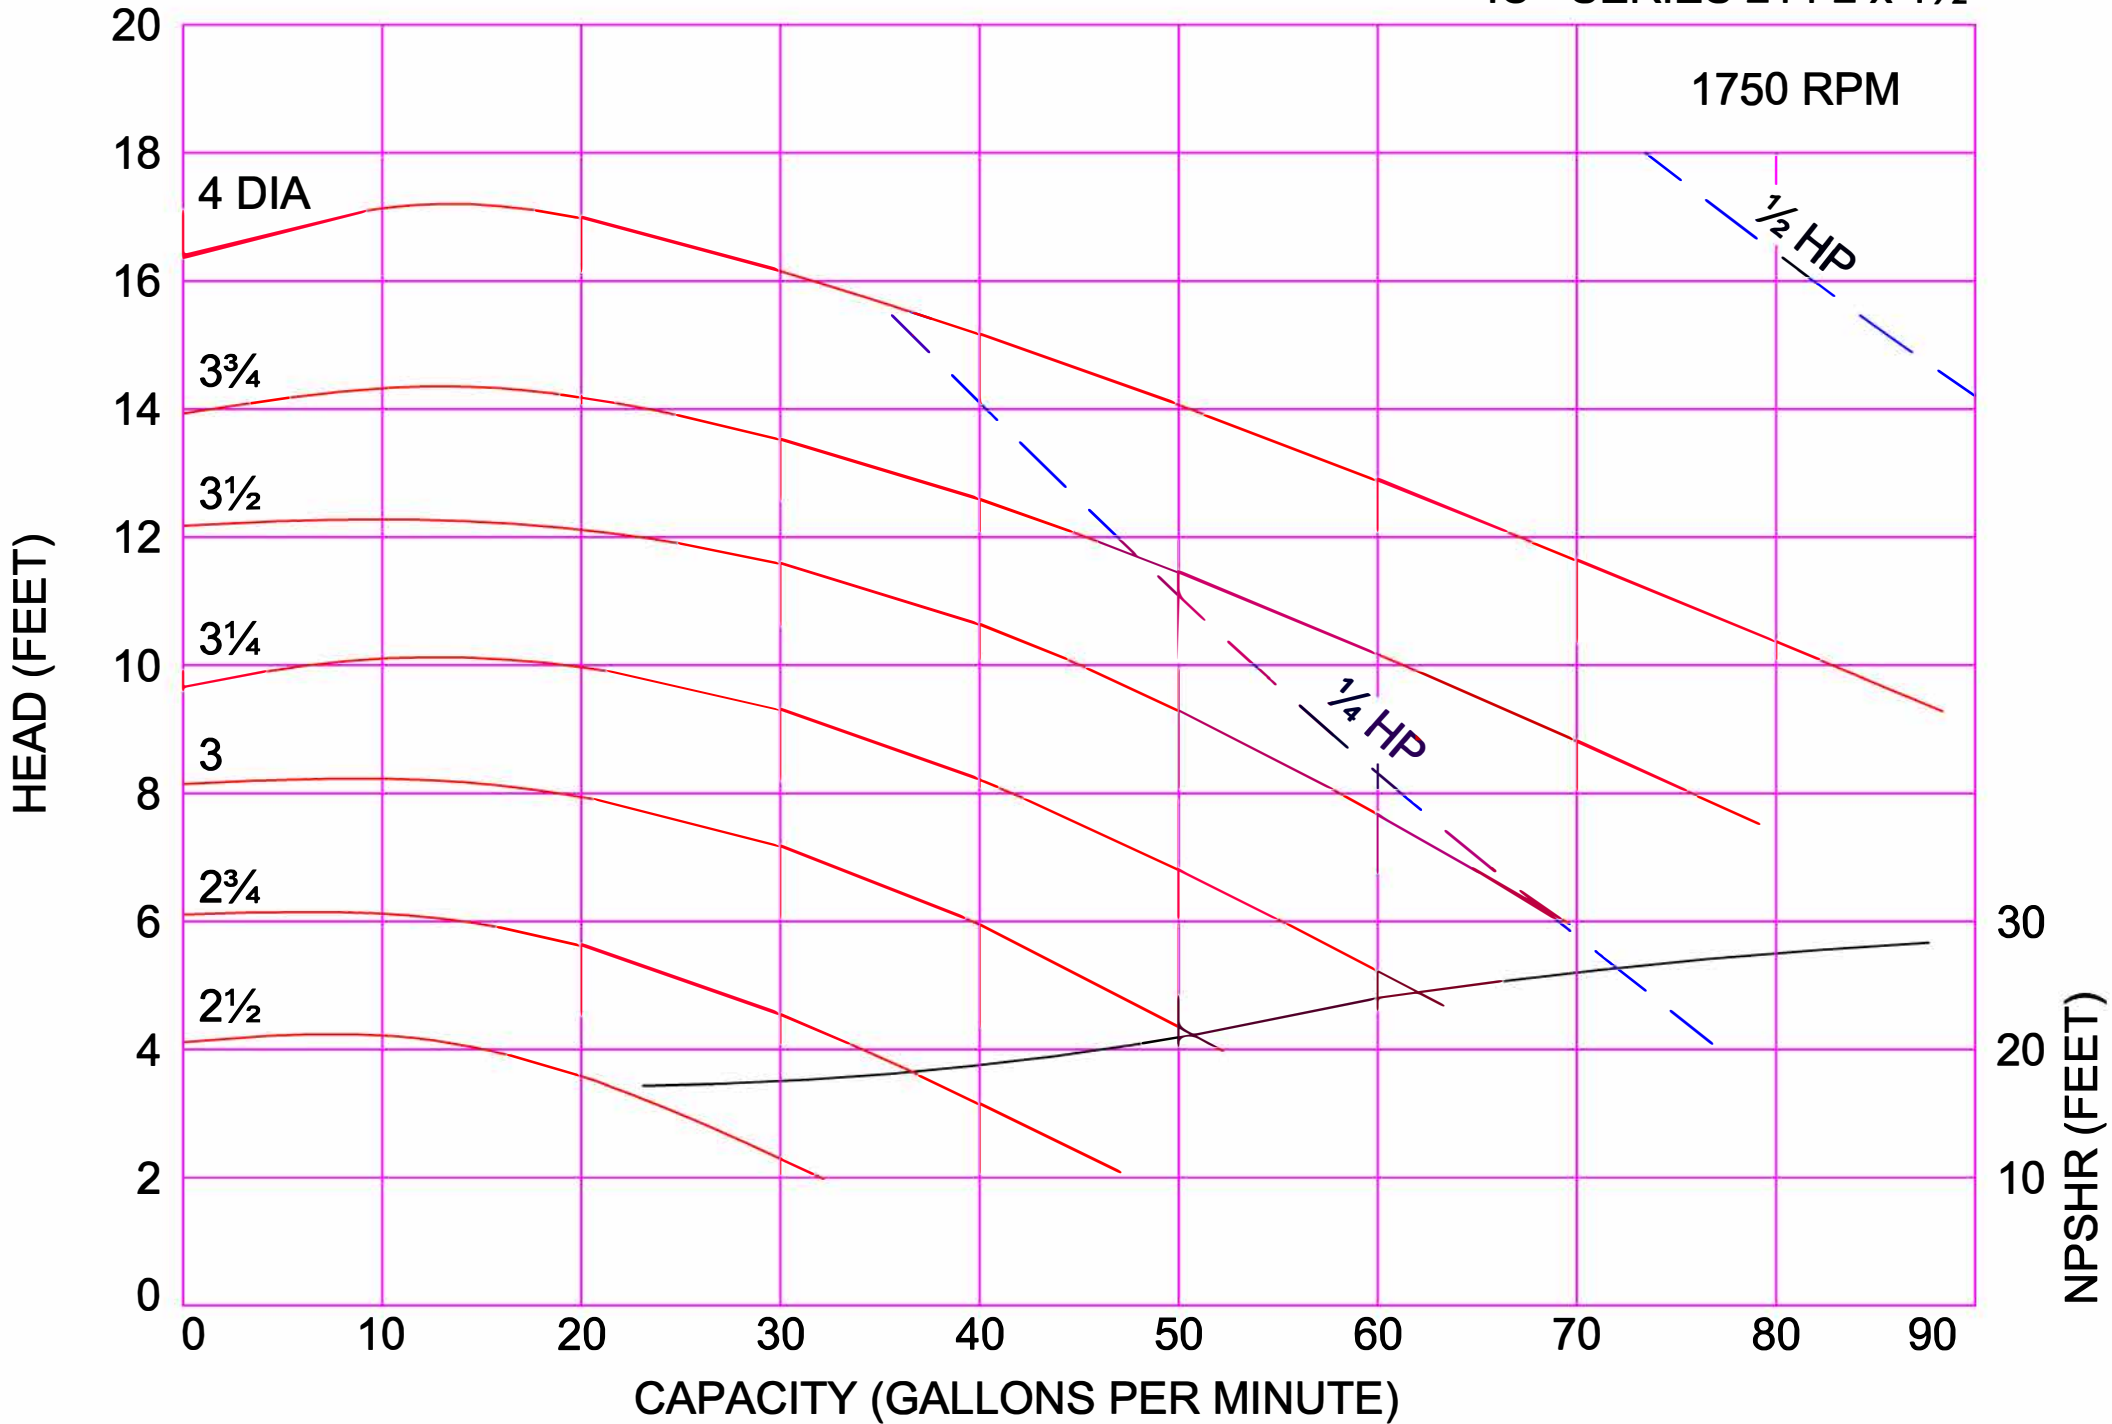

AMPCO PUMPS COMPANY, INC.
IC+ SERIES 114 1½ x 1½

AMPCO PUMPS COMPANY, INC.
IC+ SERIES 114 1½ x 1½

2900 RPM

AMPCO PUMPS COMPANY, INC.
IC+ SERIES 114 1½ x 1½

3500 RPM

AMPCO PUMPS COMPANY, INC.
IC+ SERIES 214 2 x 1½