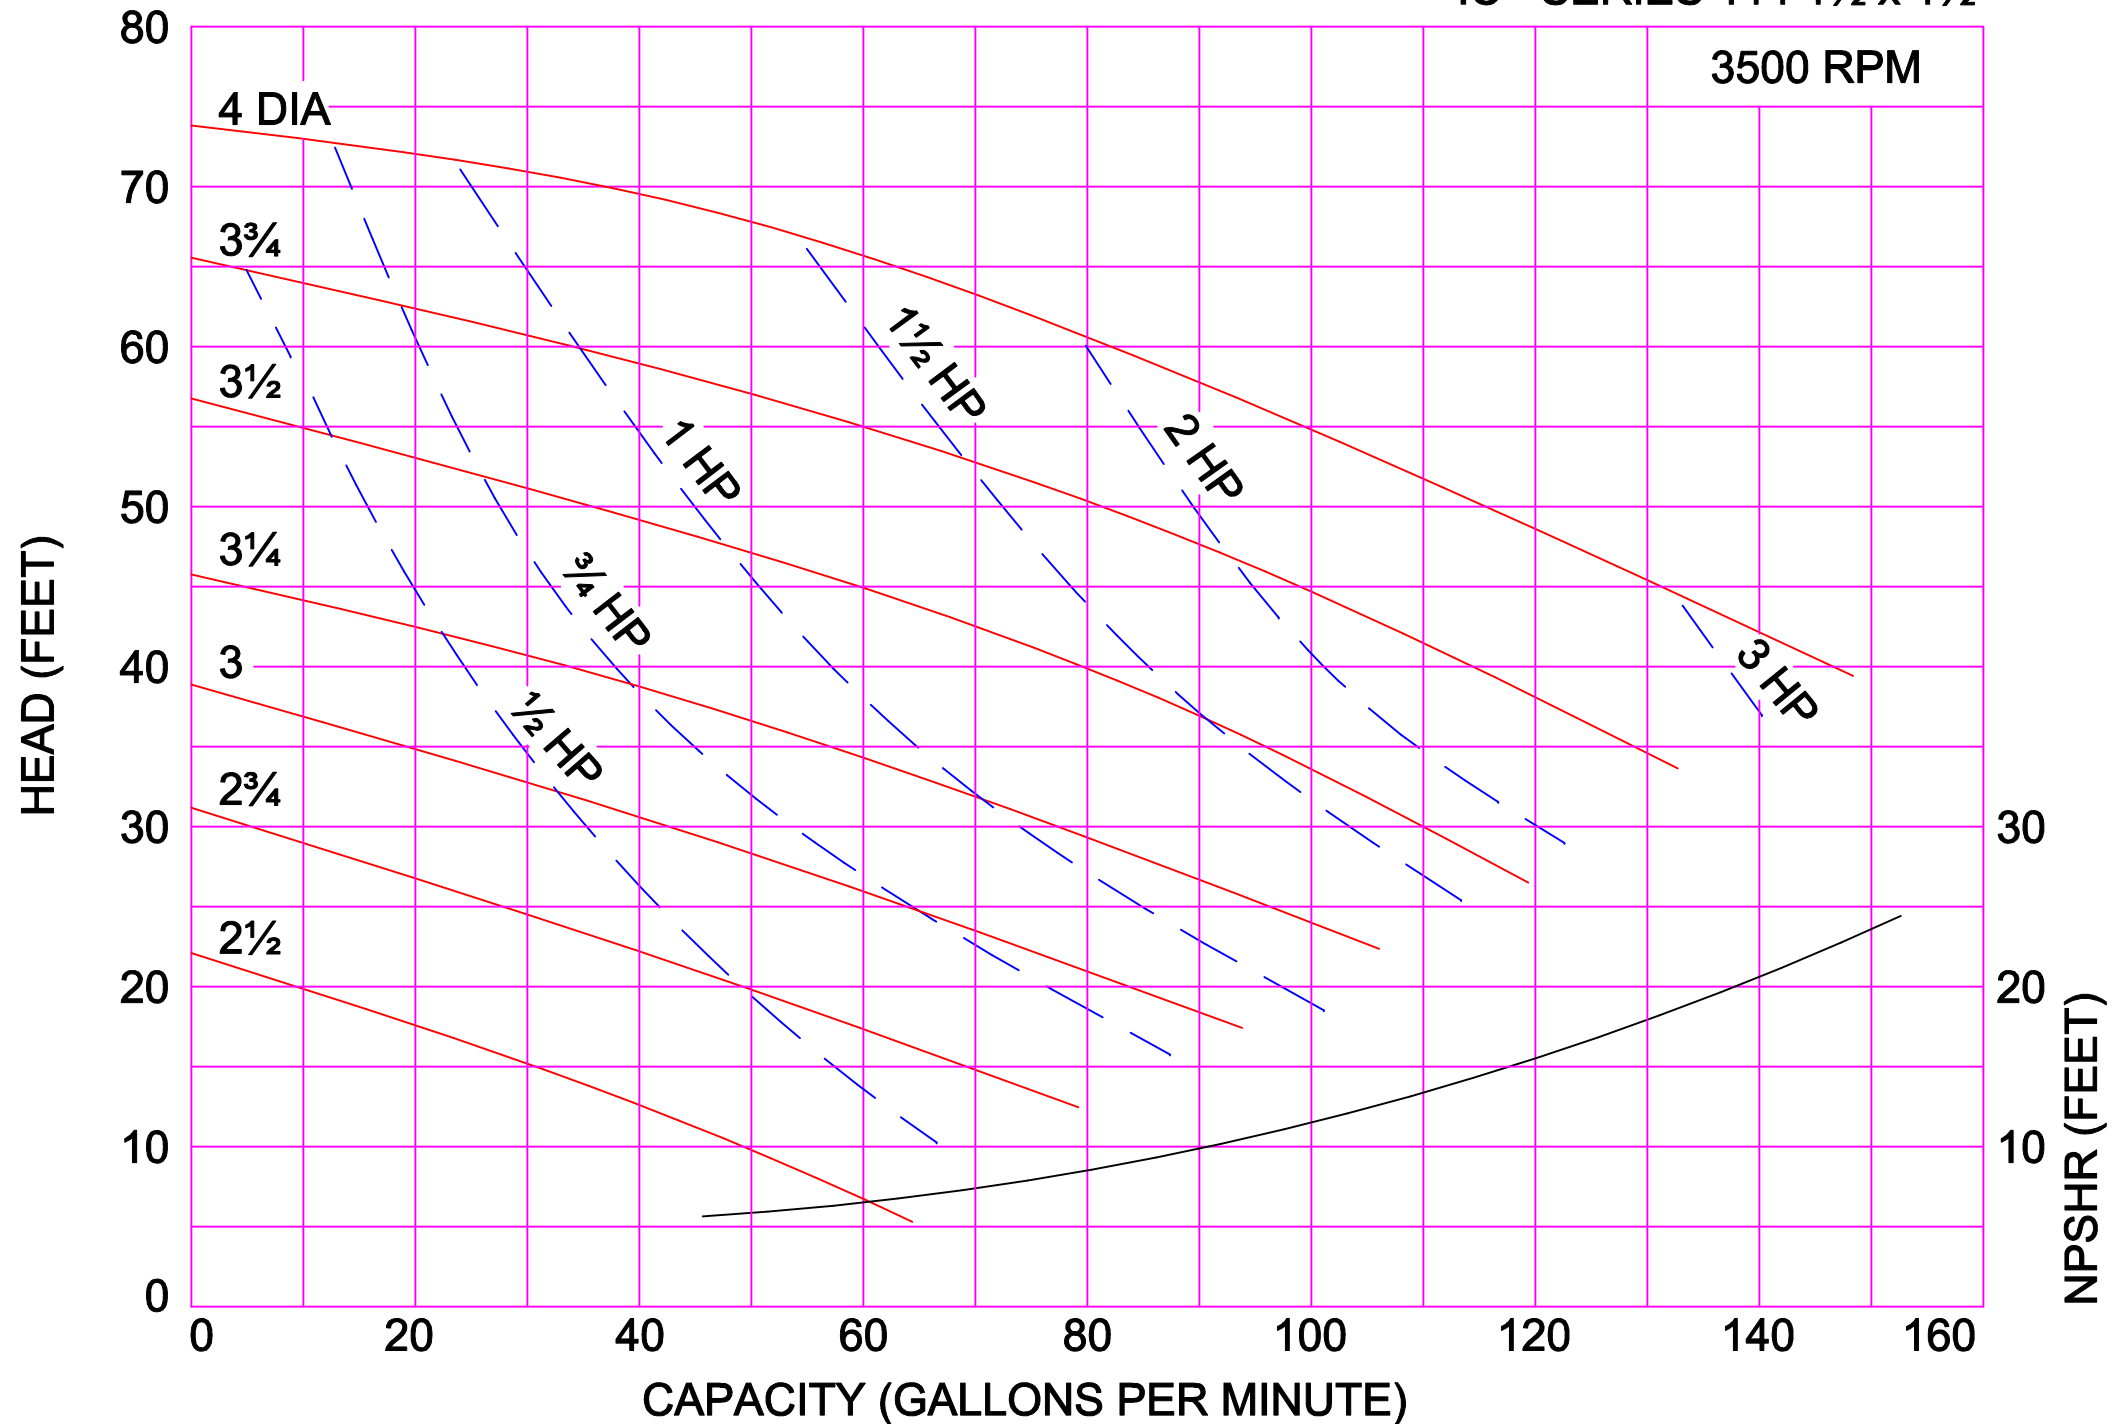

AMPCO PUMPS COMPANY, INC.
IC+ SERIES 114 1½ x 1½

AMPCO PUMPS COMPANY, INC.
IC+ SERIES 114 1½ x 1½

2900 RPM

AMPCO PUMPS COMPANY, INC.
IC+ SERIES 114 1½ x 1½

3500 RPM

AMPCO PUMPS COMPANY, INC.
IC+ SERIES 214 2 x 1½