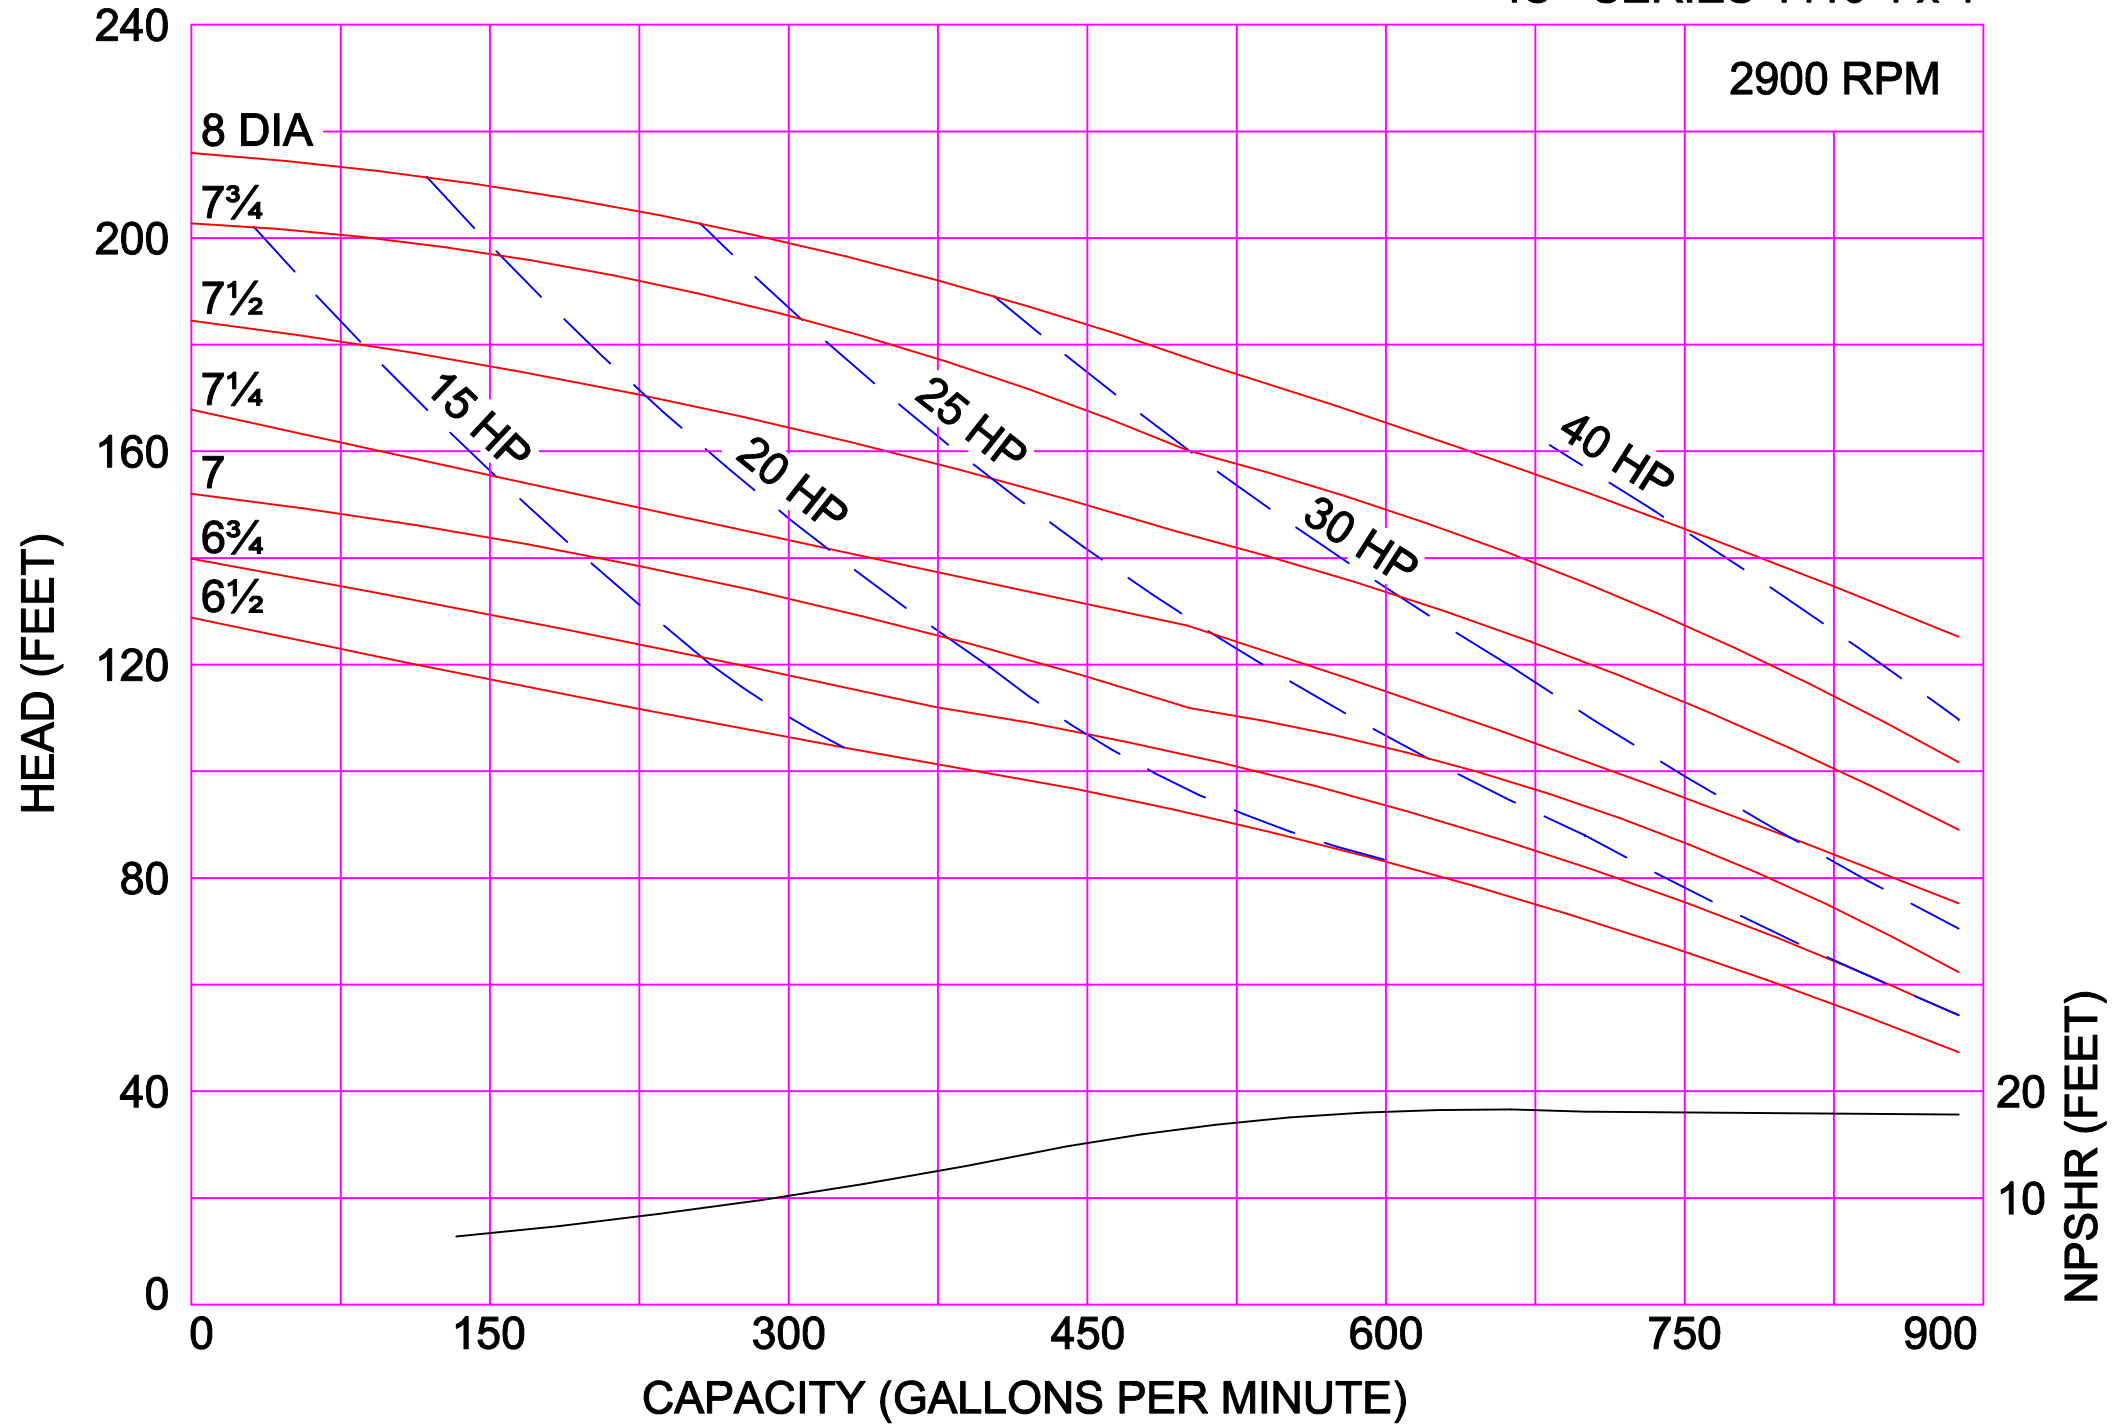

AMPCO PUMPS COMPANY, INC.
IC+ SERIES 4410 4 x 4

2900 RPM