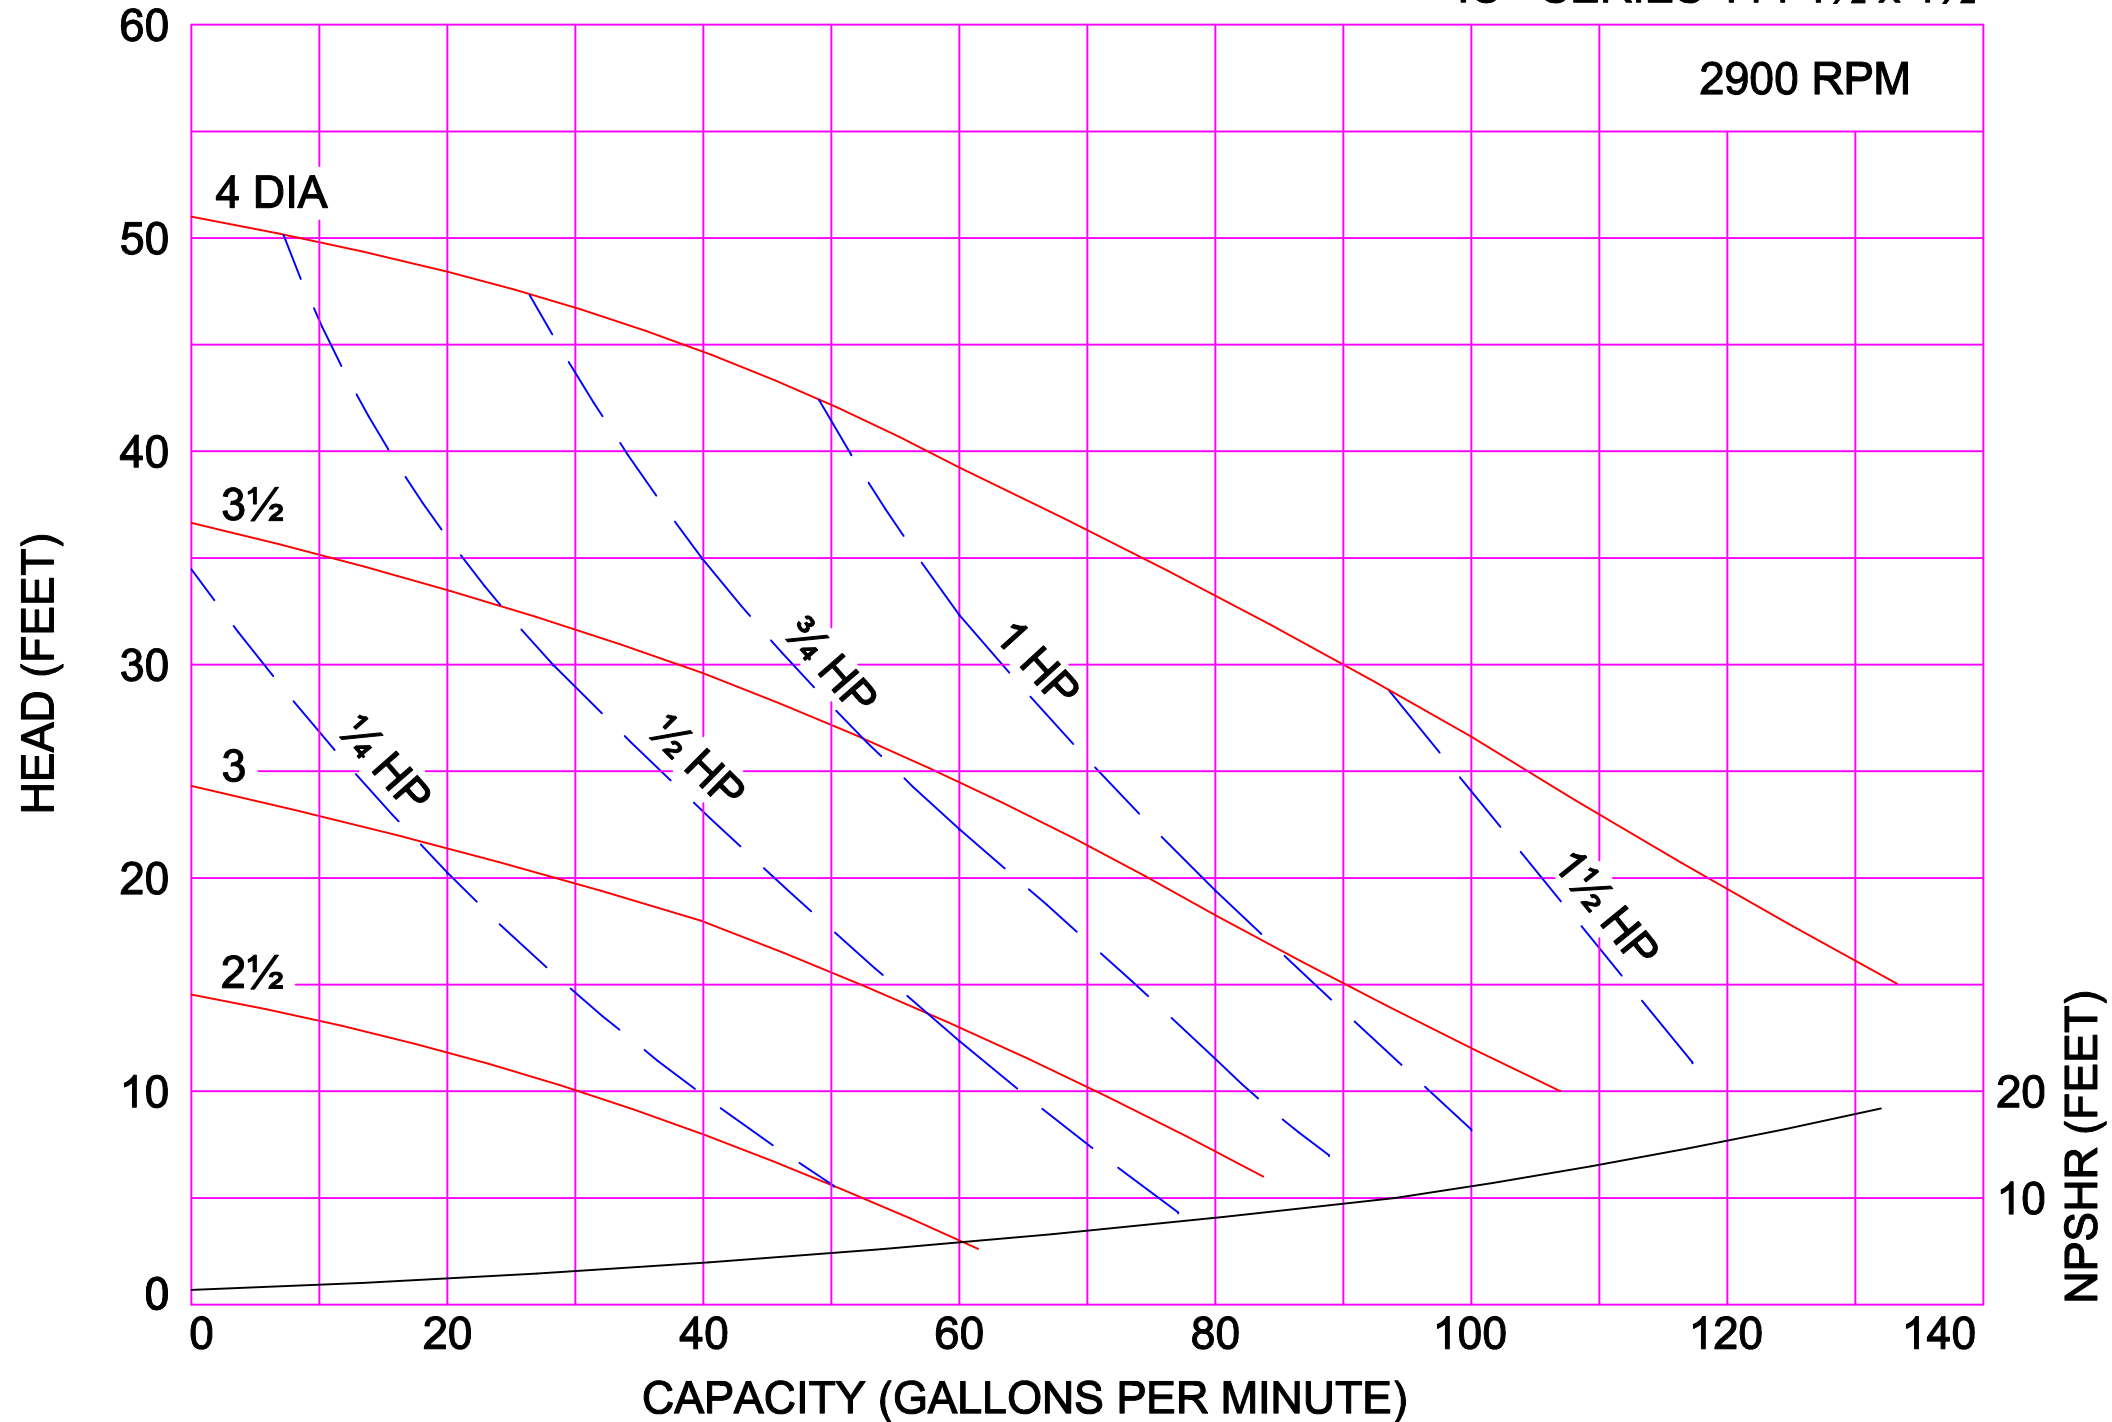

AMPCO PUMPS COMPANY, INC.
IC+ SERIES 114 1½ x 1½

AMPCO PUMPS COMPANY, INC.
IC+ SERIES 114 1½ x 1½

2900 RPM

AMPCO PUMPS COMPANY, INC.
IC+ SERIES 114 1½ x 1½

3500 RPM

AMPCO PUMPS COMPANY, INC.
IC+ SERIES 214 2 x 1½