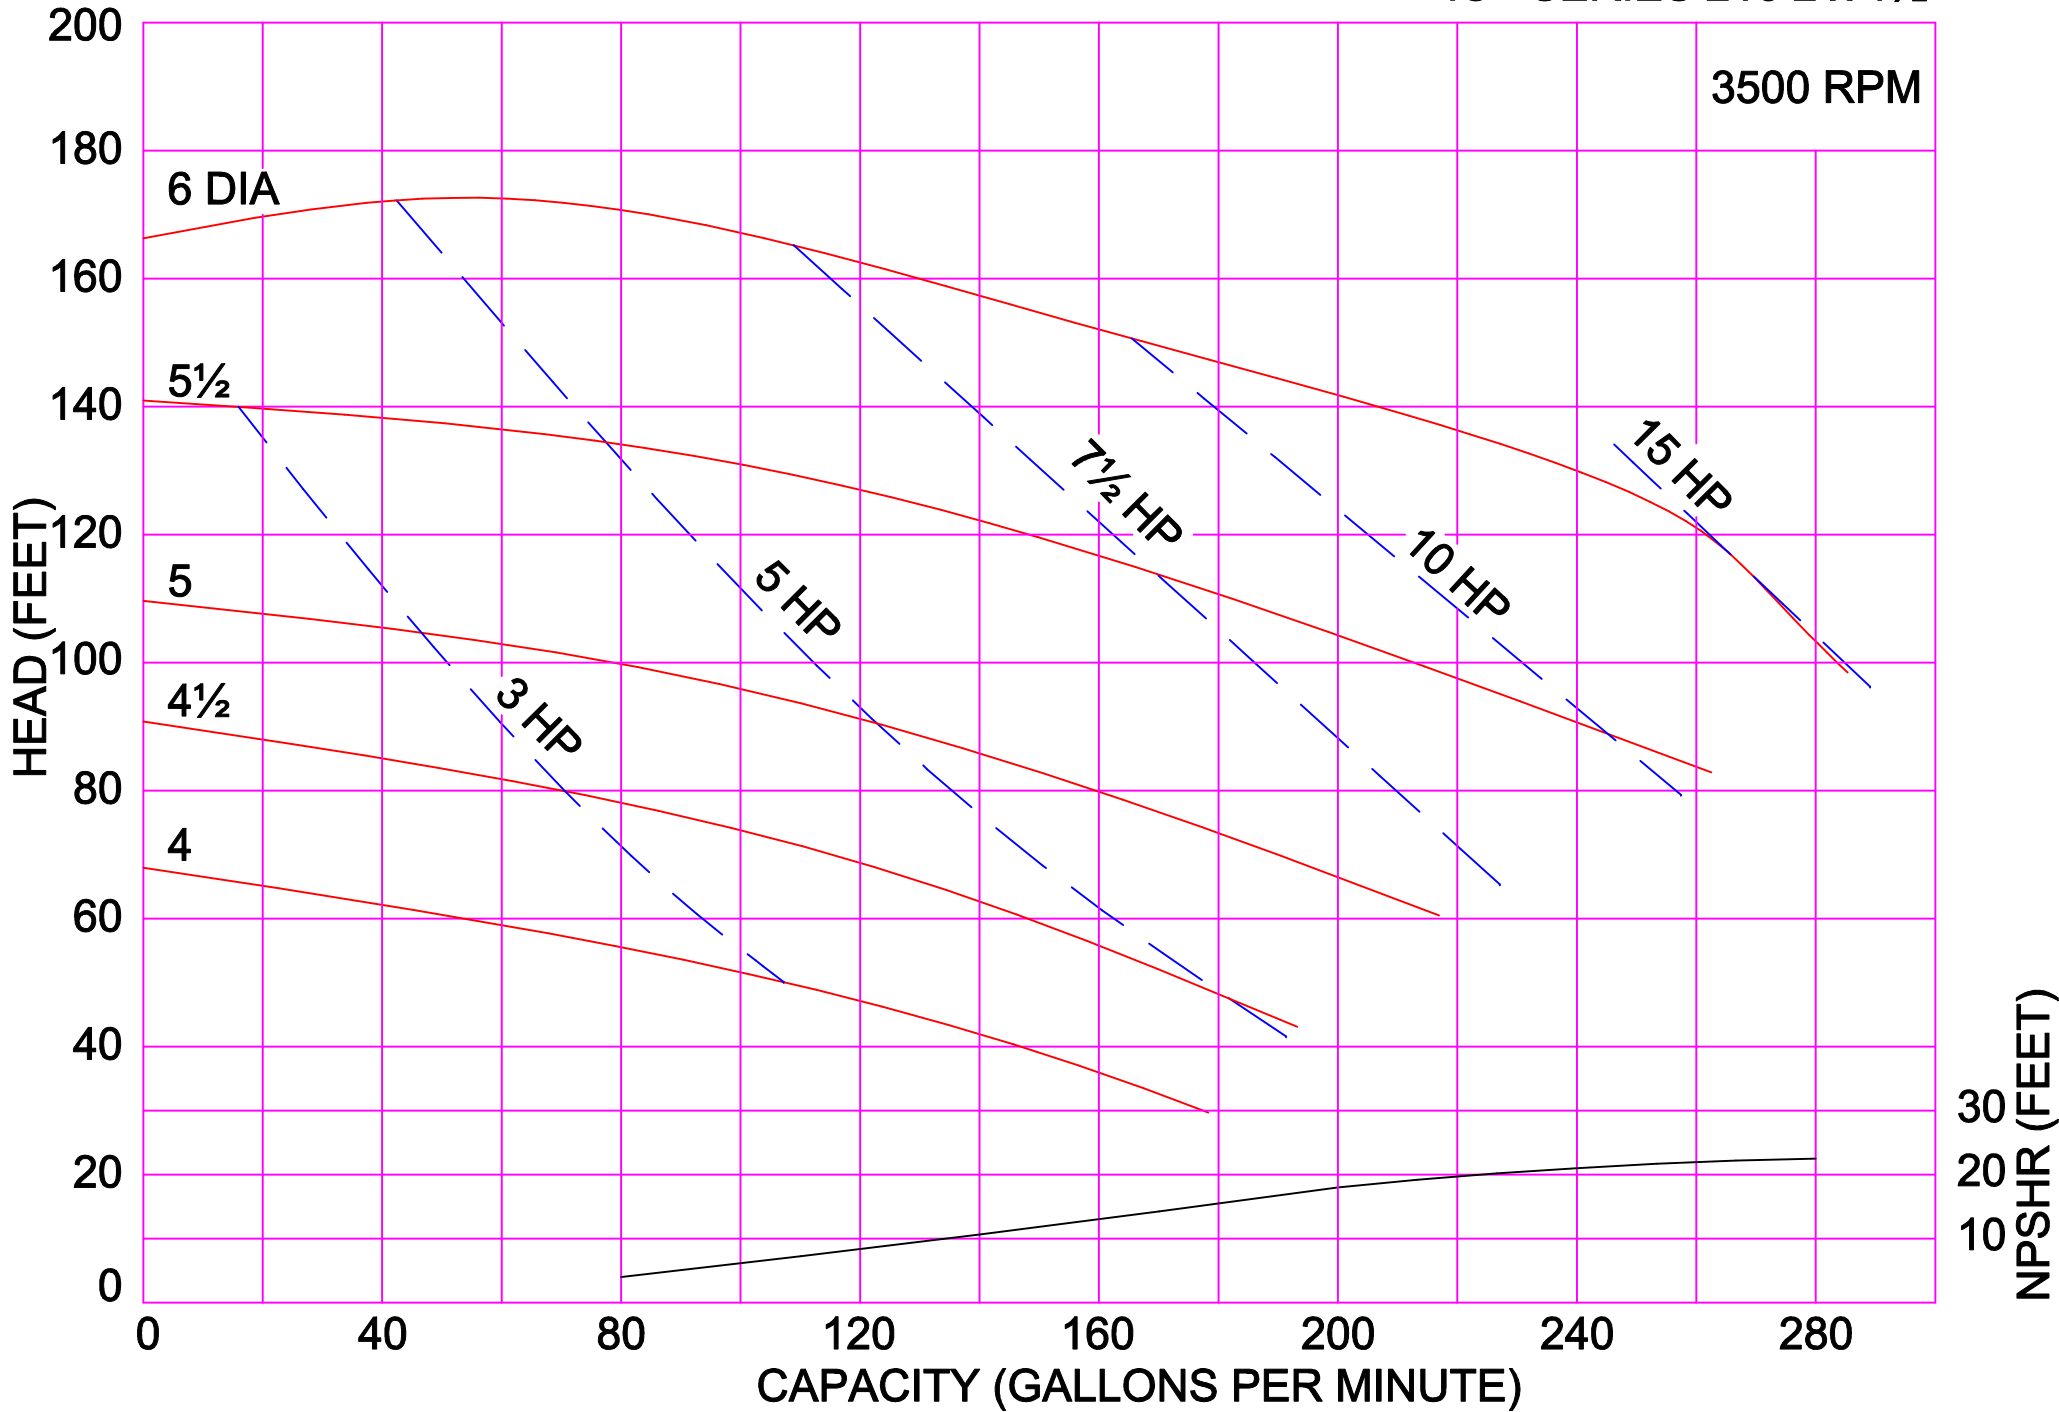

AMPCO PUMPS COMPANY, INC.
IC+ SERIES 216 2 x 1½

3500 RPM