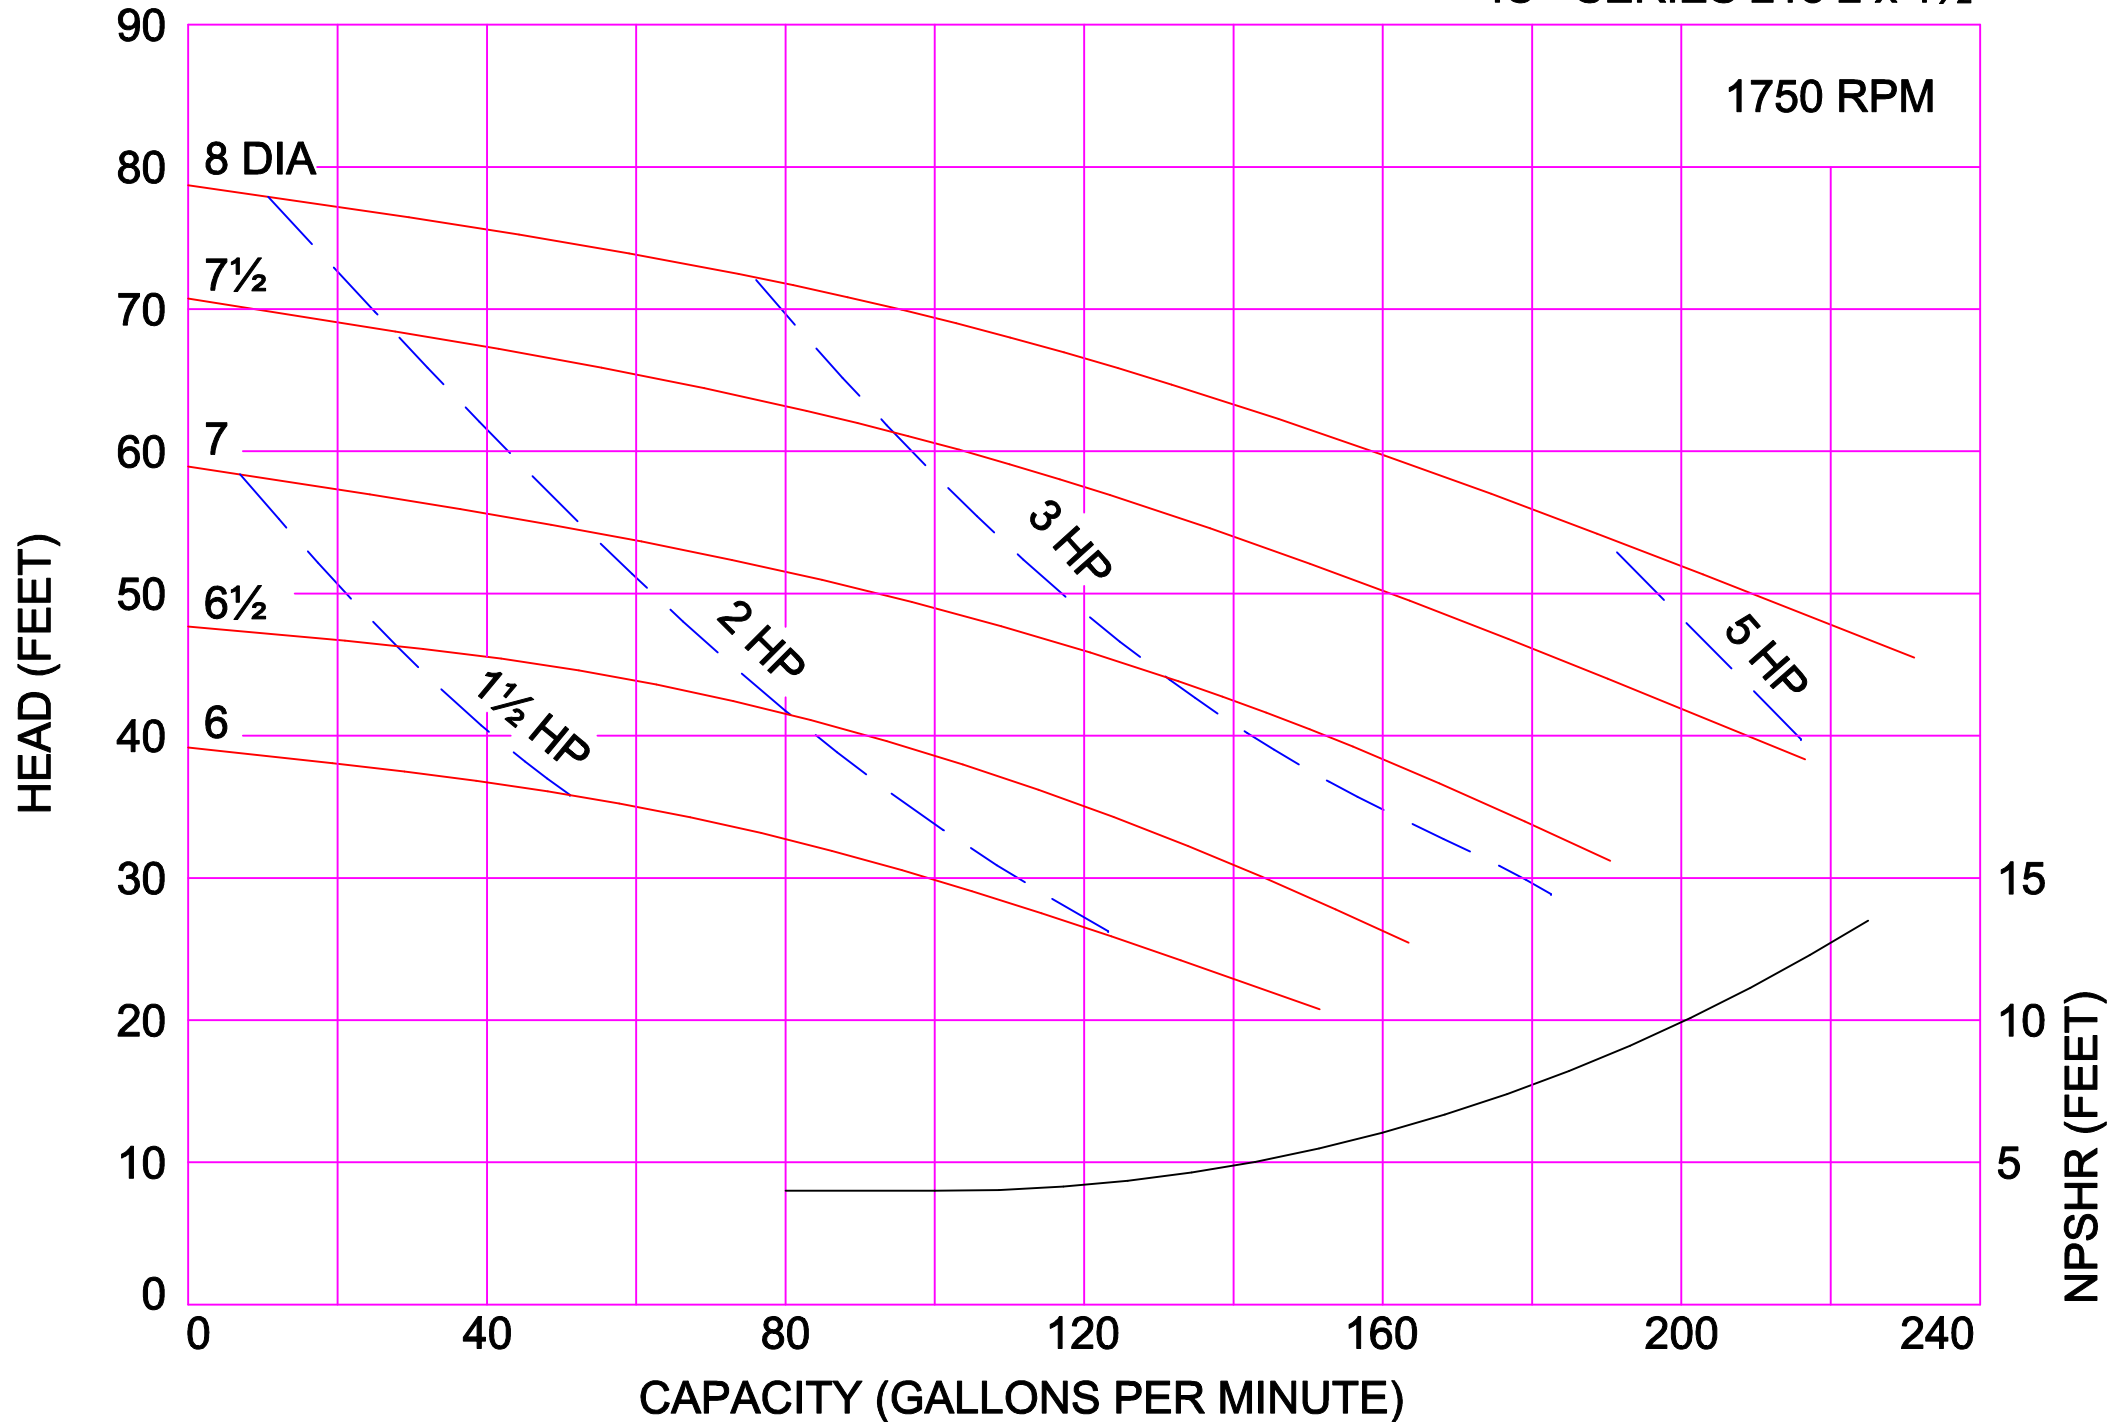

2900 RPM

AMPCO PUMPS COMPANY, INC.
IC+ SERIES 216 2 x 1½

3500 RPM

AMPCO PUMPS COMPANY, INC.
IC+ SERIES 218 2 x 1½

1750 RPM

AMPCO PUMPS COMPANY, INC.
IC+ SERIES 218 2 x 1½

AMPCO PUMPS COMPANY, INC.
IC+ SERIES 218 2 x 1½