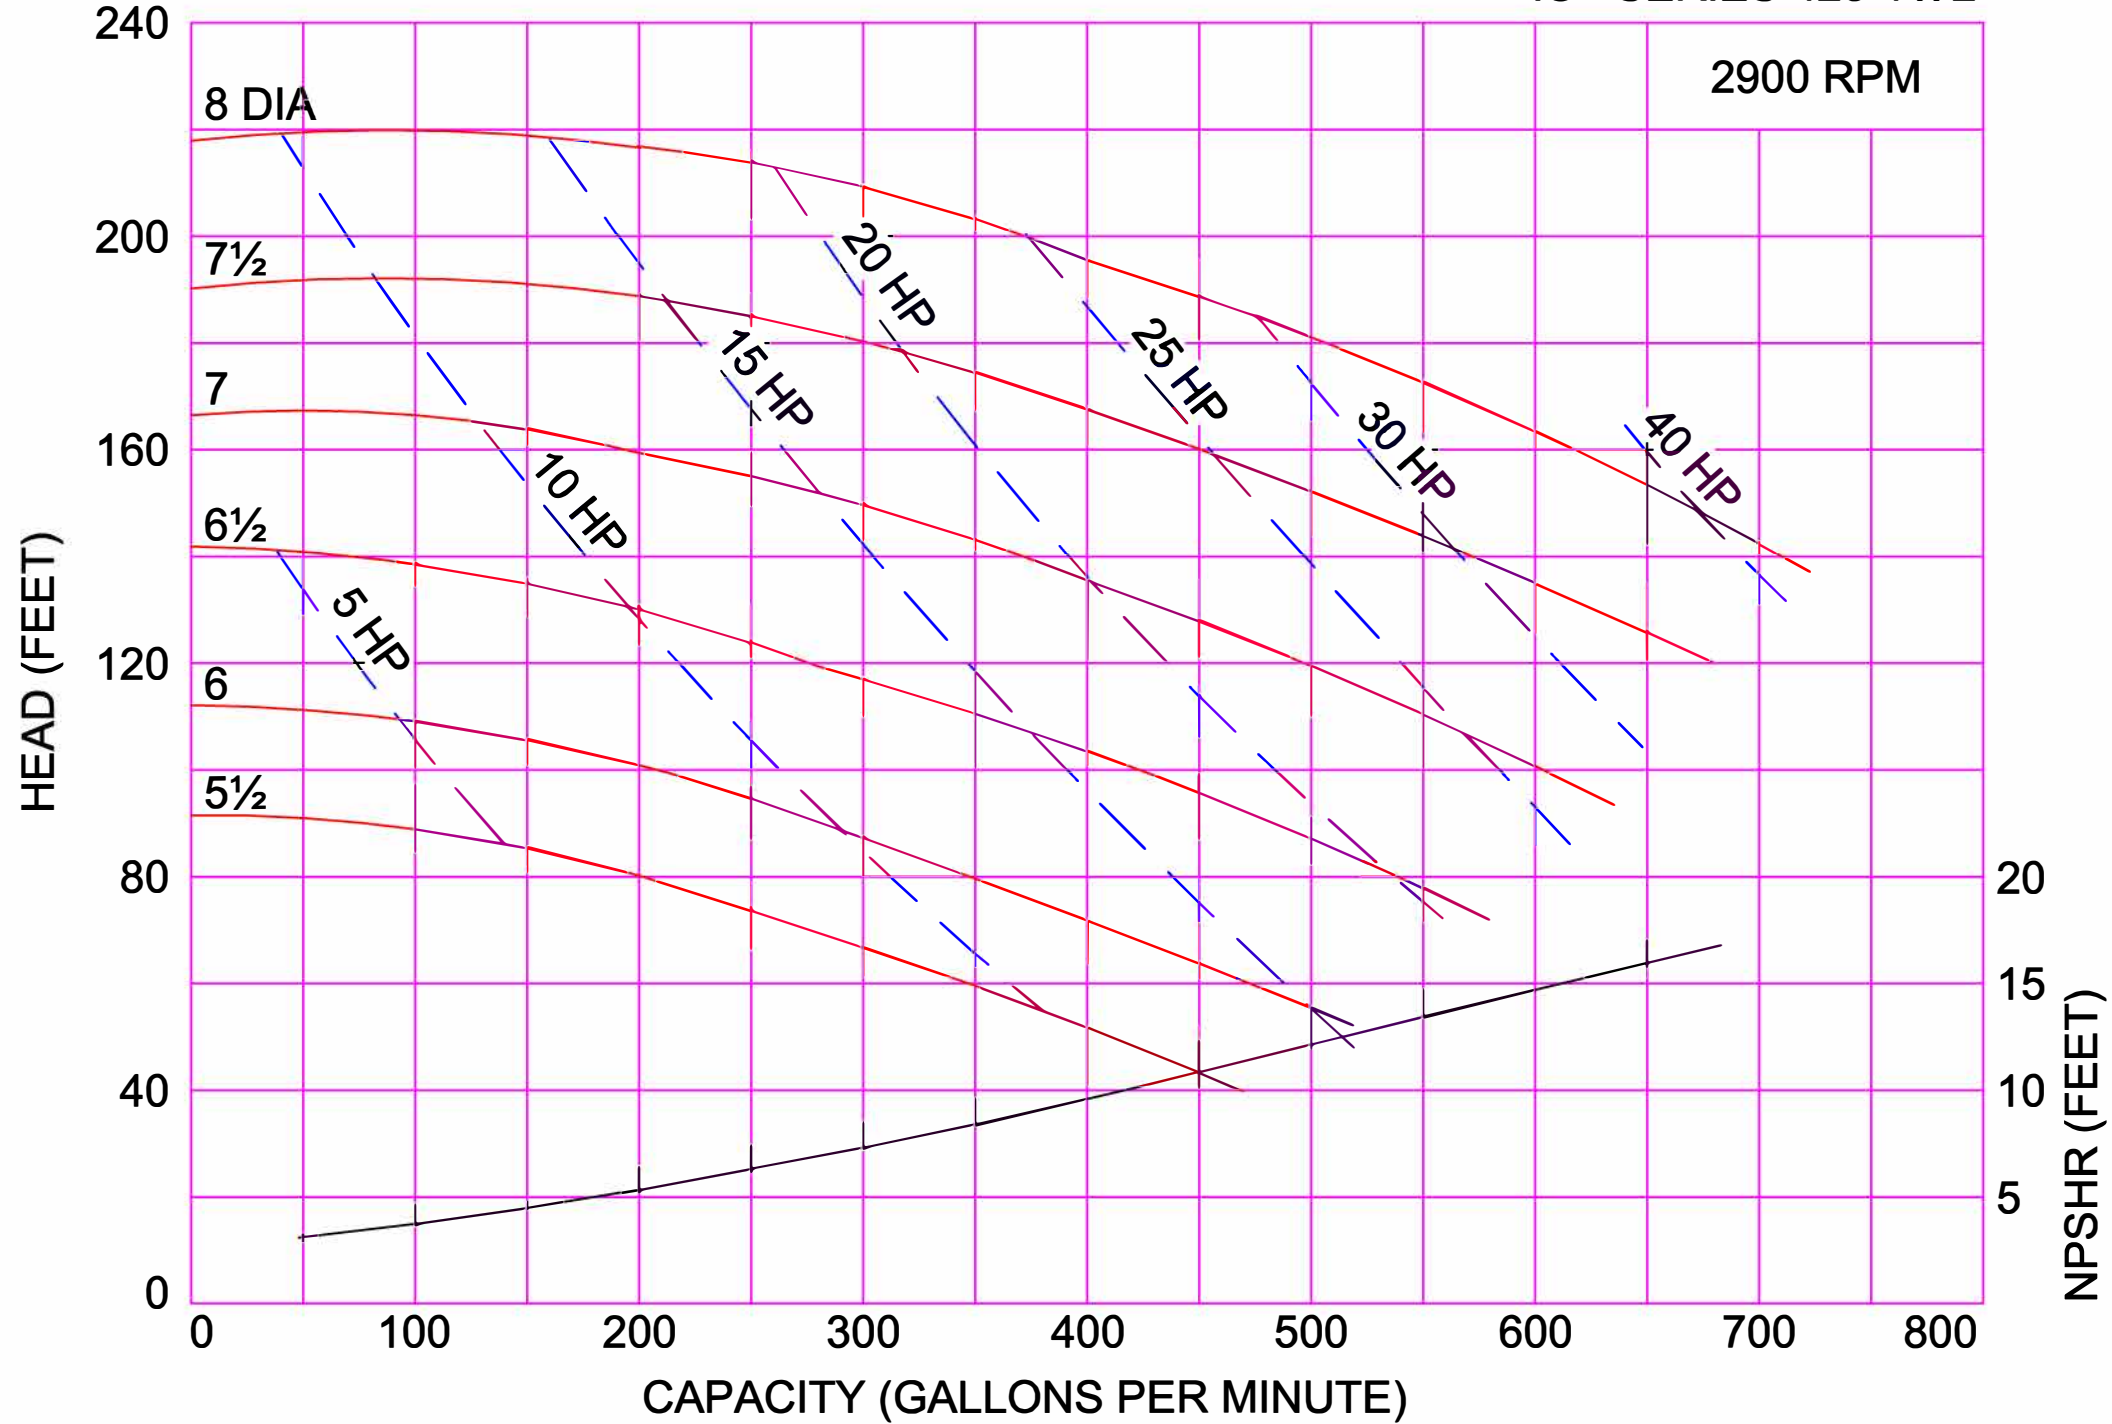

AMPCO PUMPS COMPANY, INC.
IC+ SERIES 428 4 x 2

2900 RPM