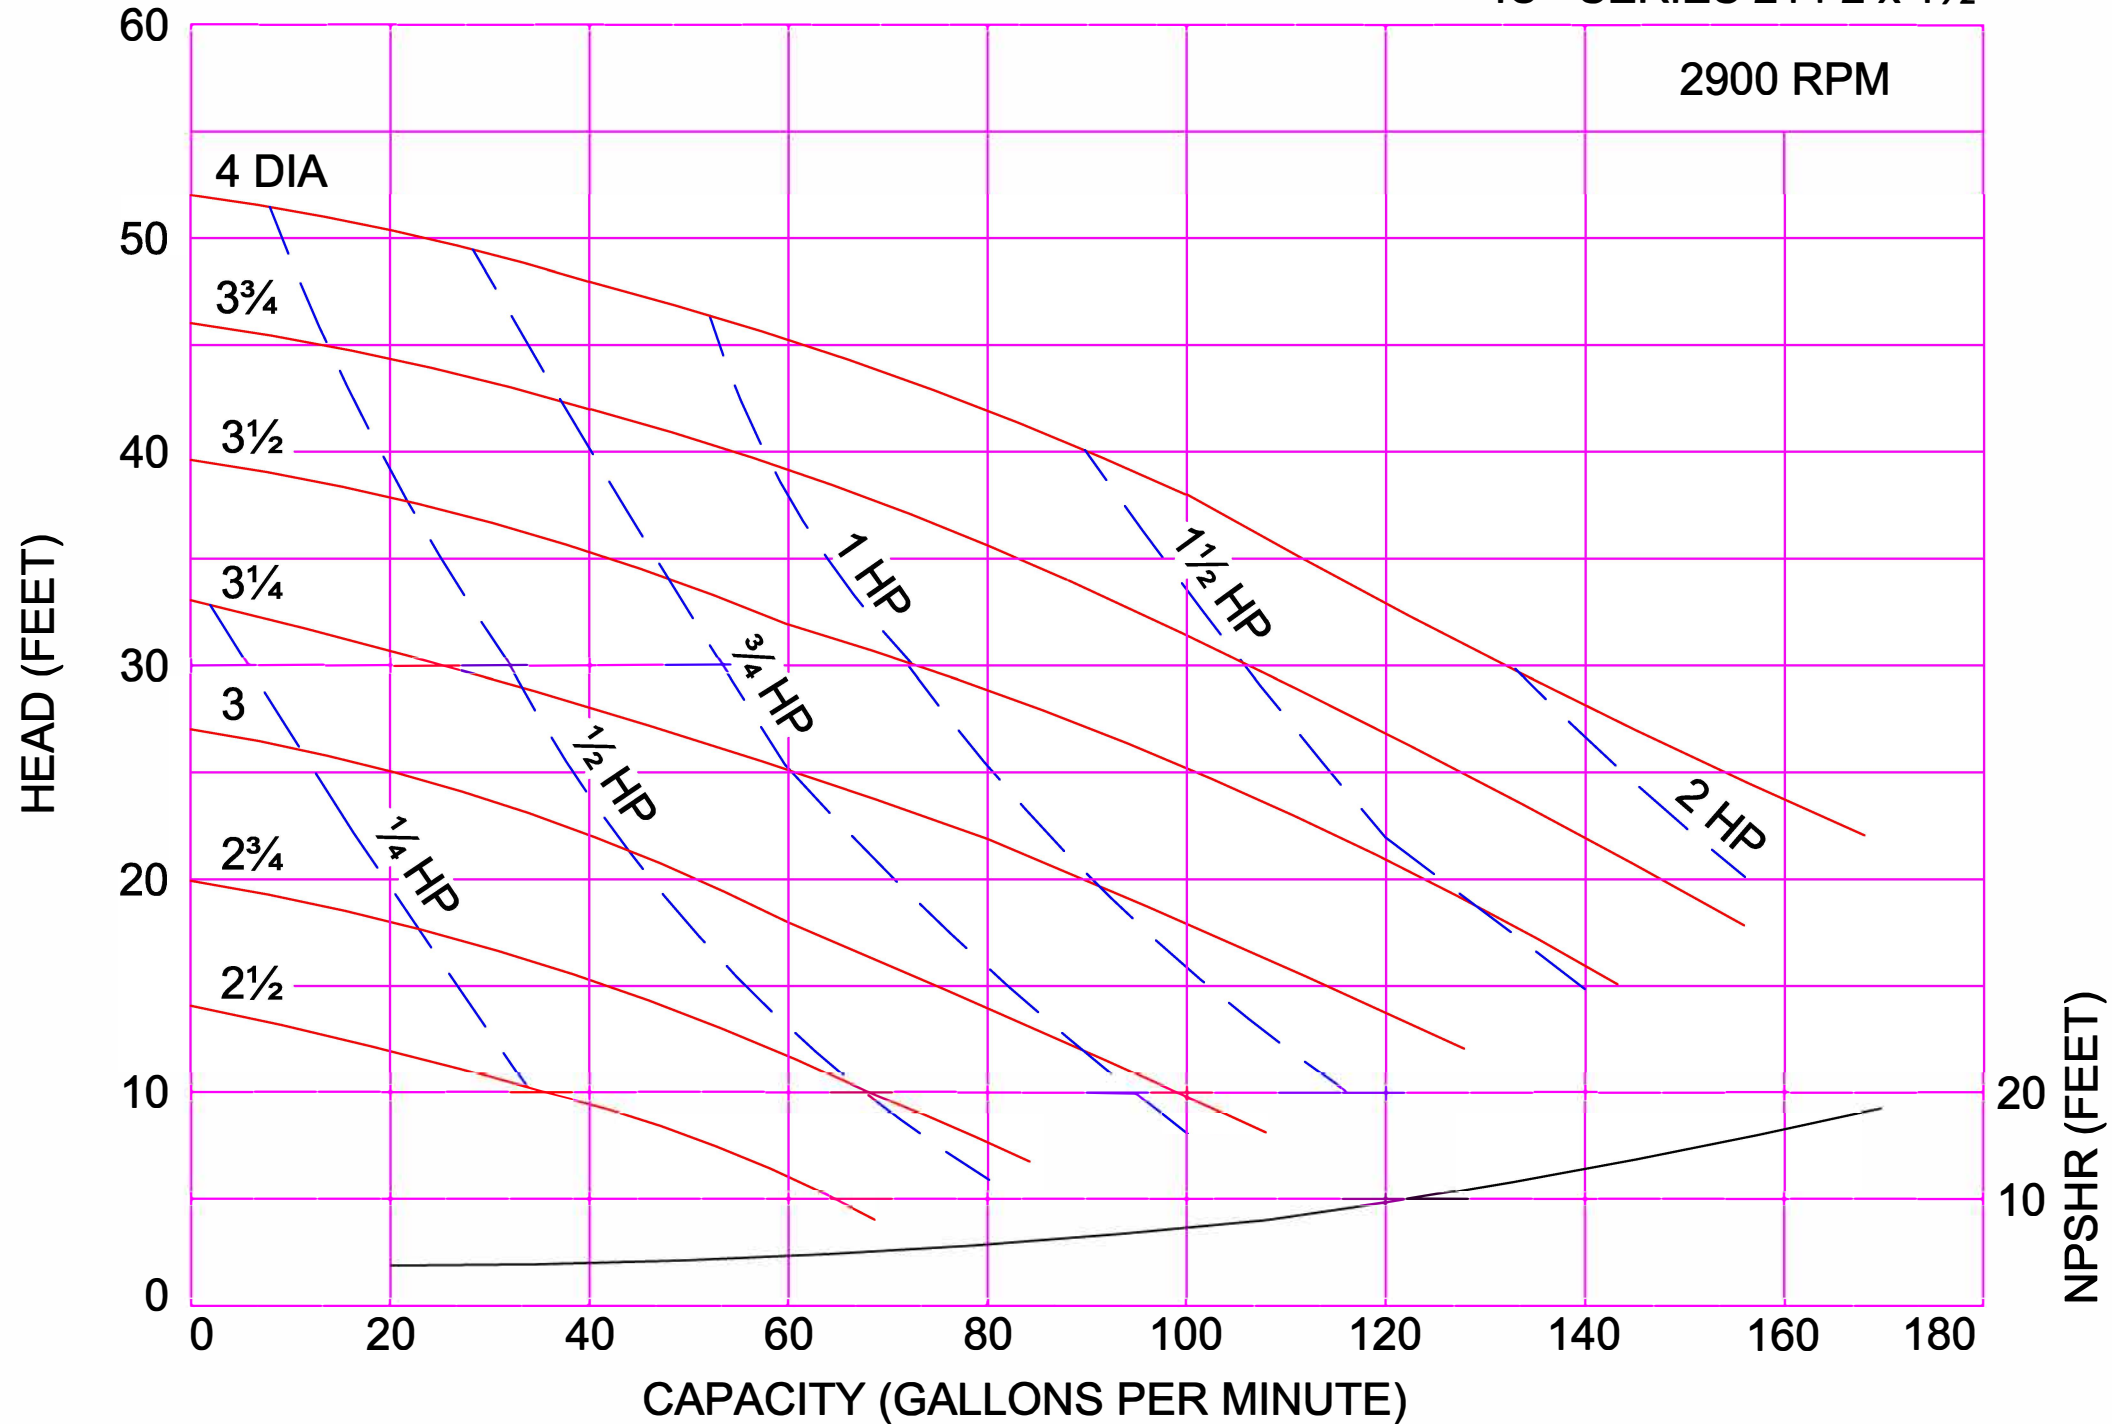

AMPCO PUMPS COMPANY, INC.
IC+ SERIES 214 2 x 1½

2900 RPM