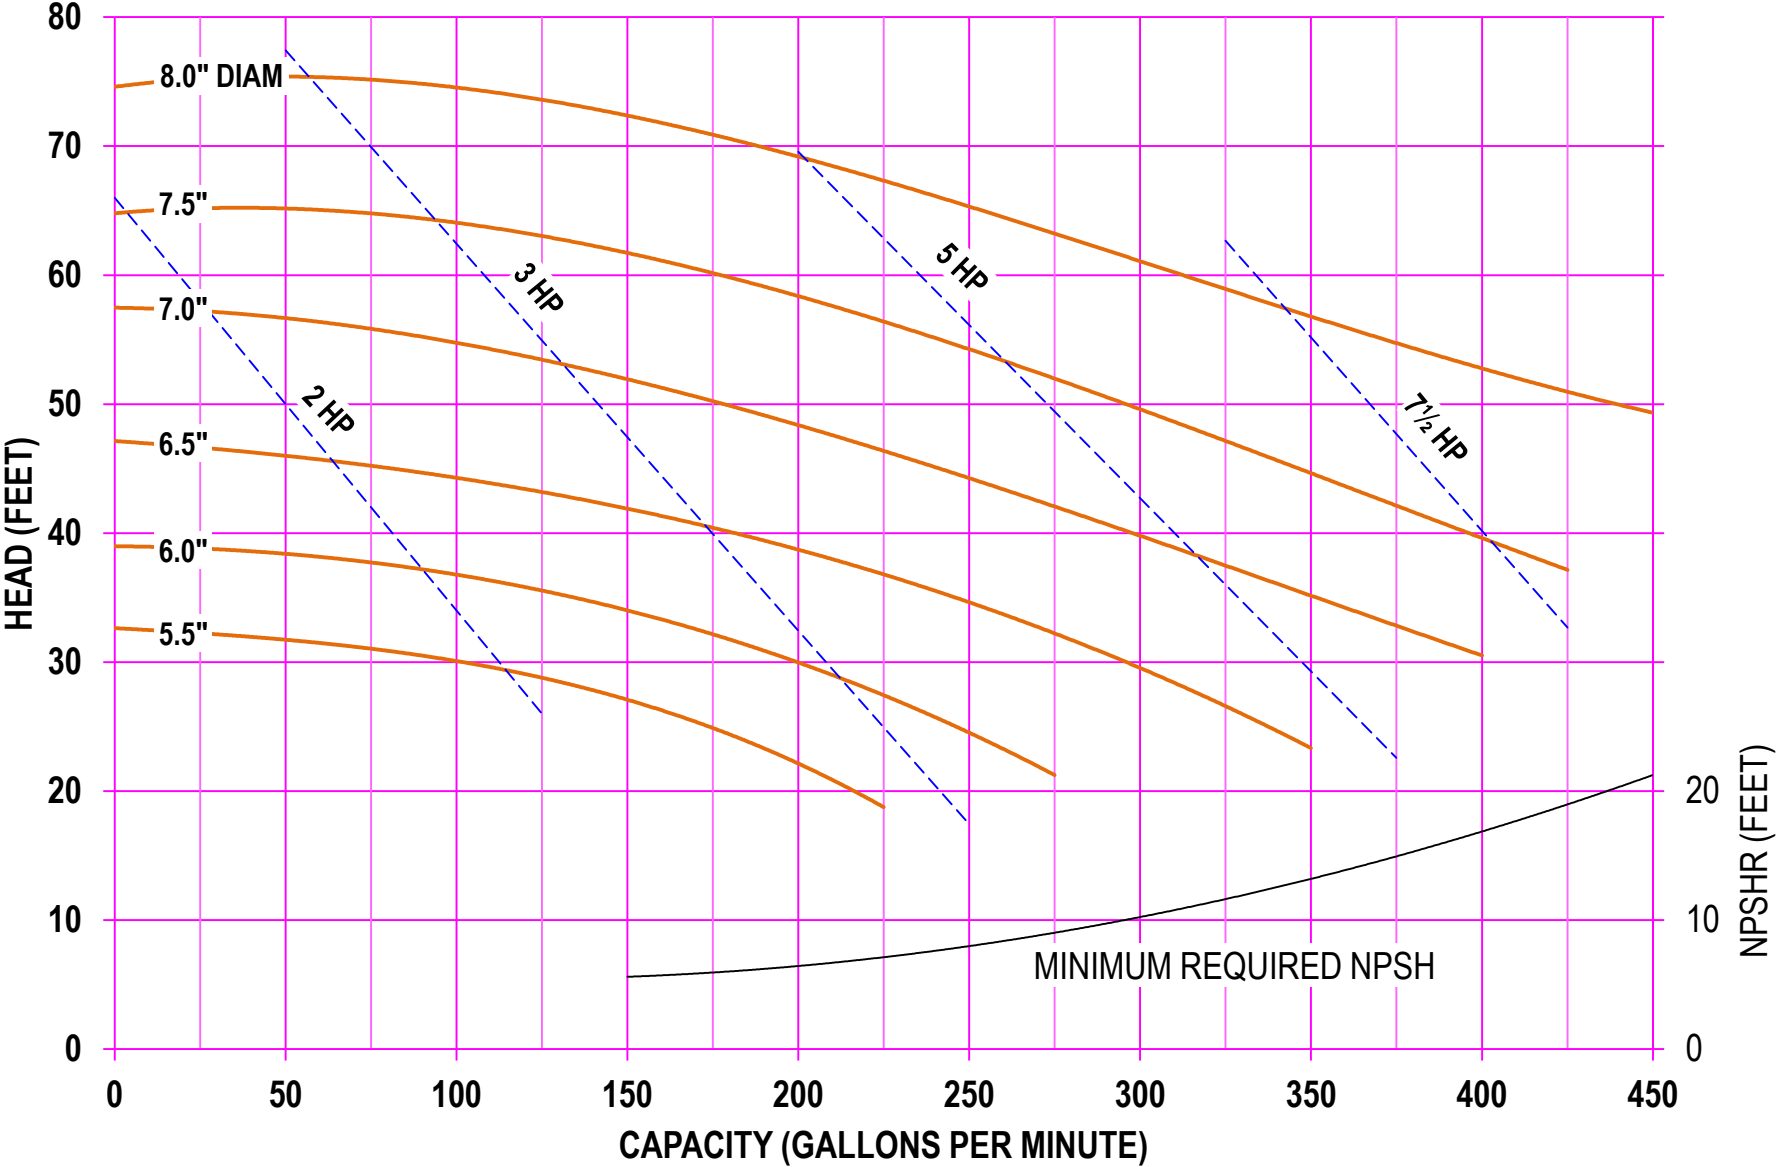

AMPCO PUMPS COMPANY, INC.
IC+ SERIES 328 3 x 2
1750 RPM