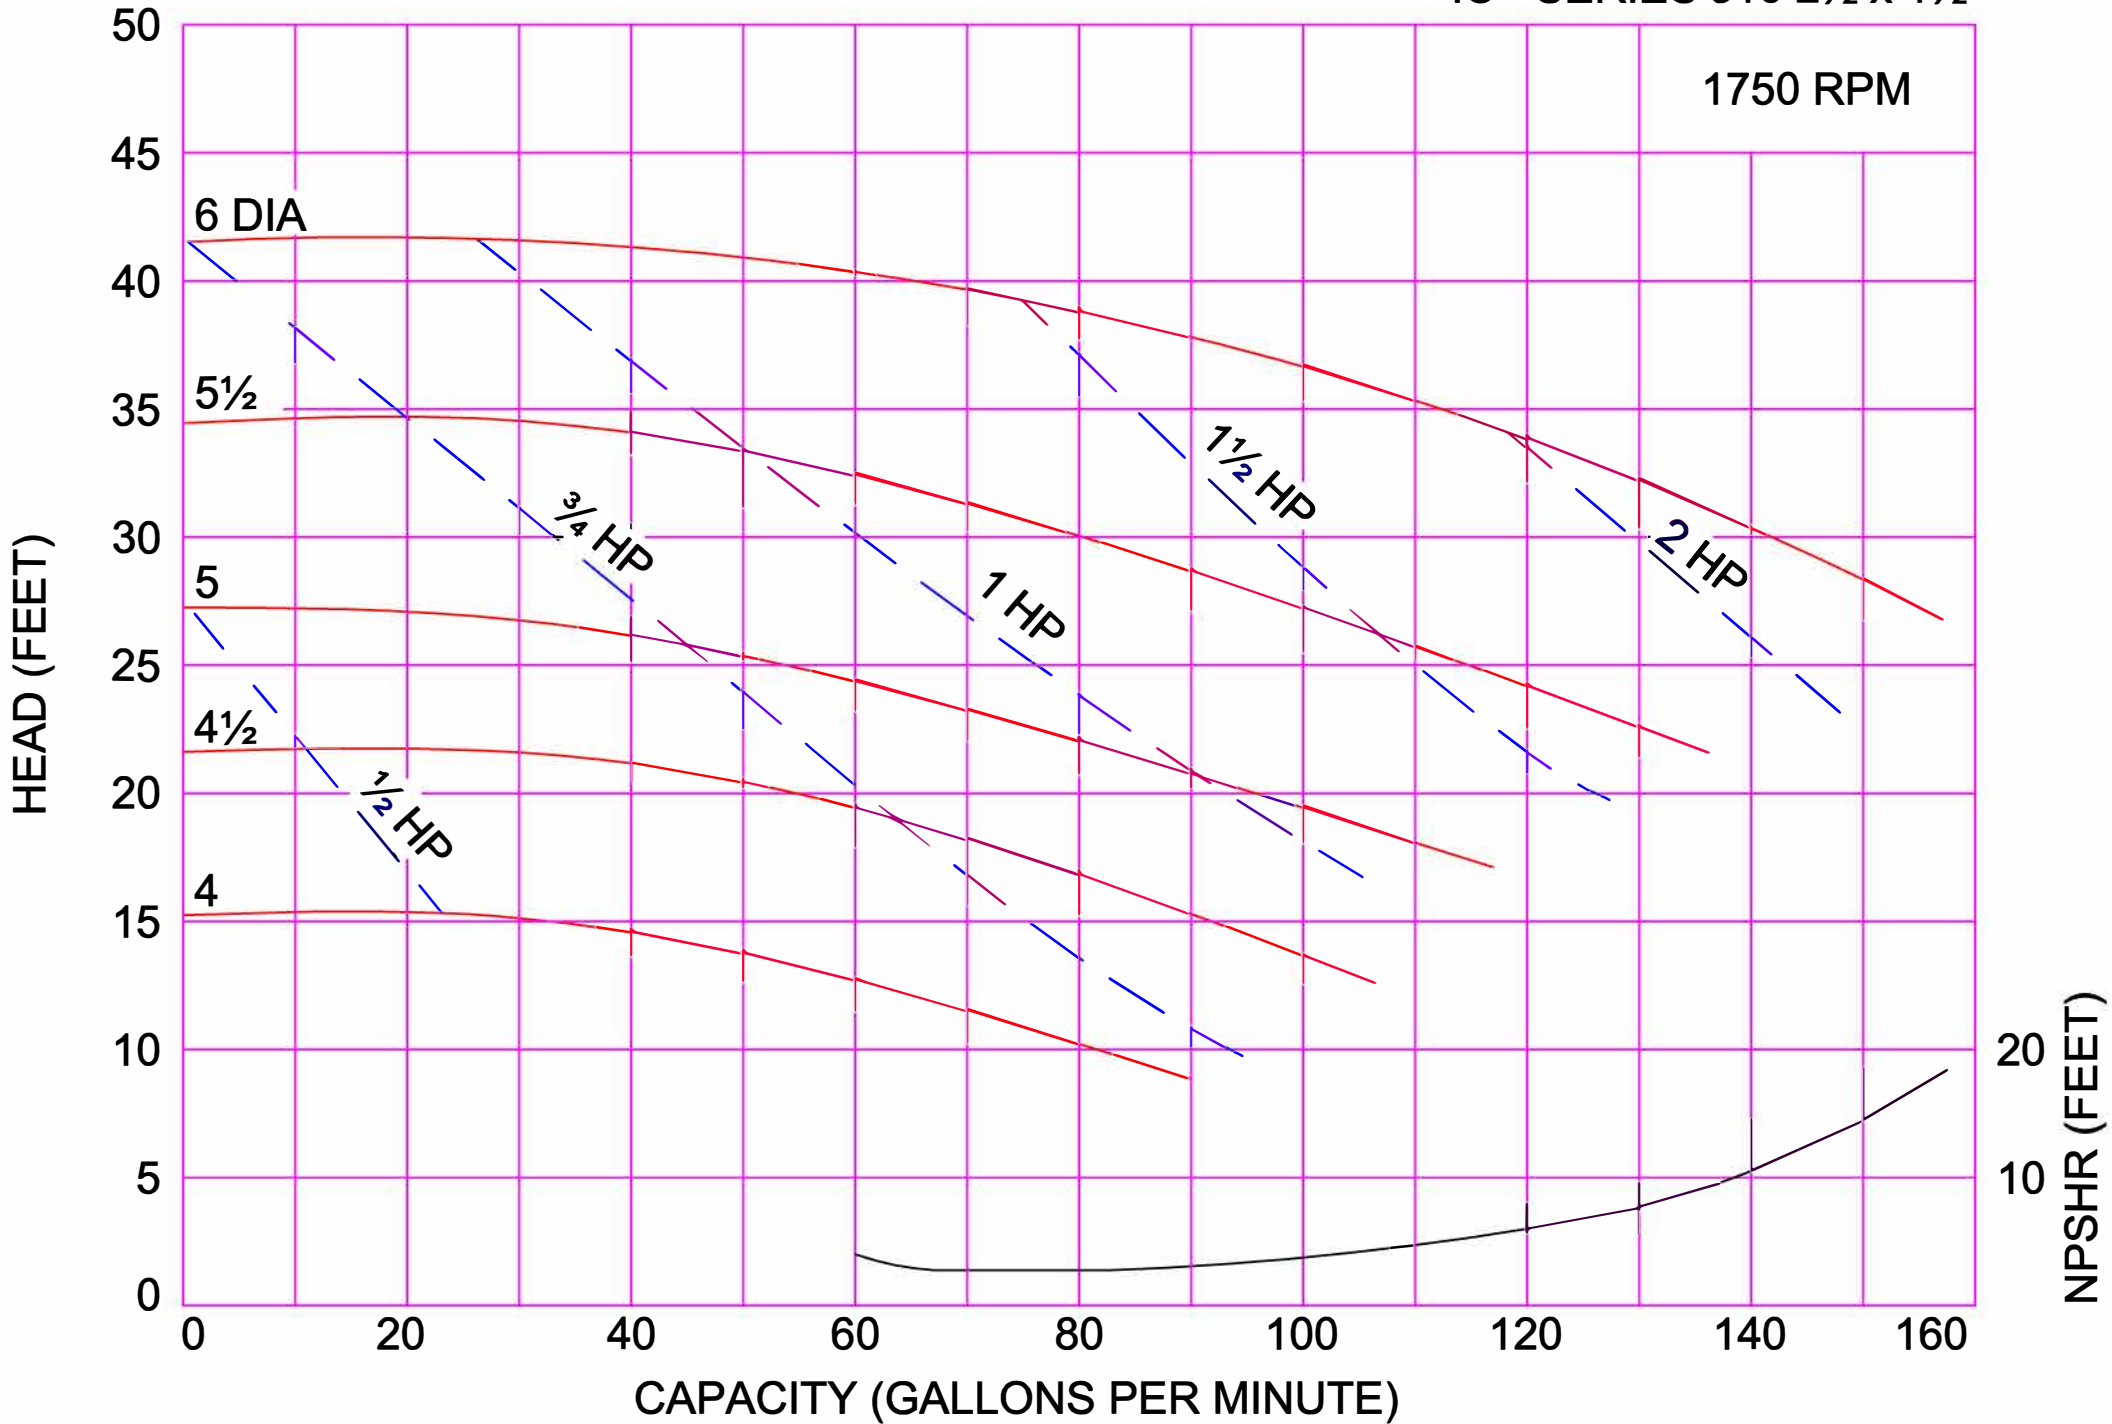

AMPCO PUMPS COMPANY, INC.
IC+ SERIES 316 2½ x 1½

1750 RPM