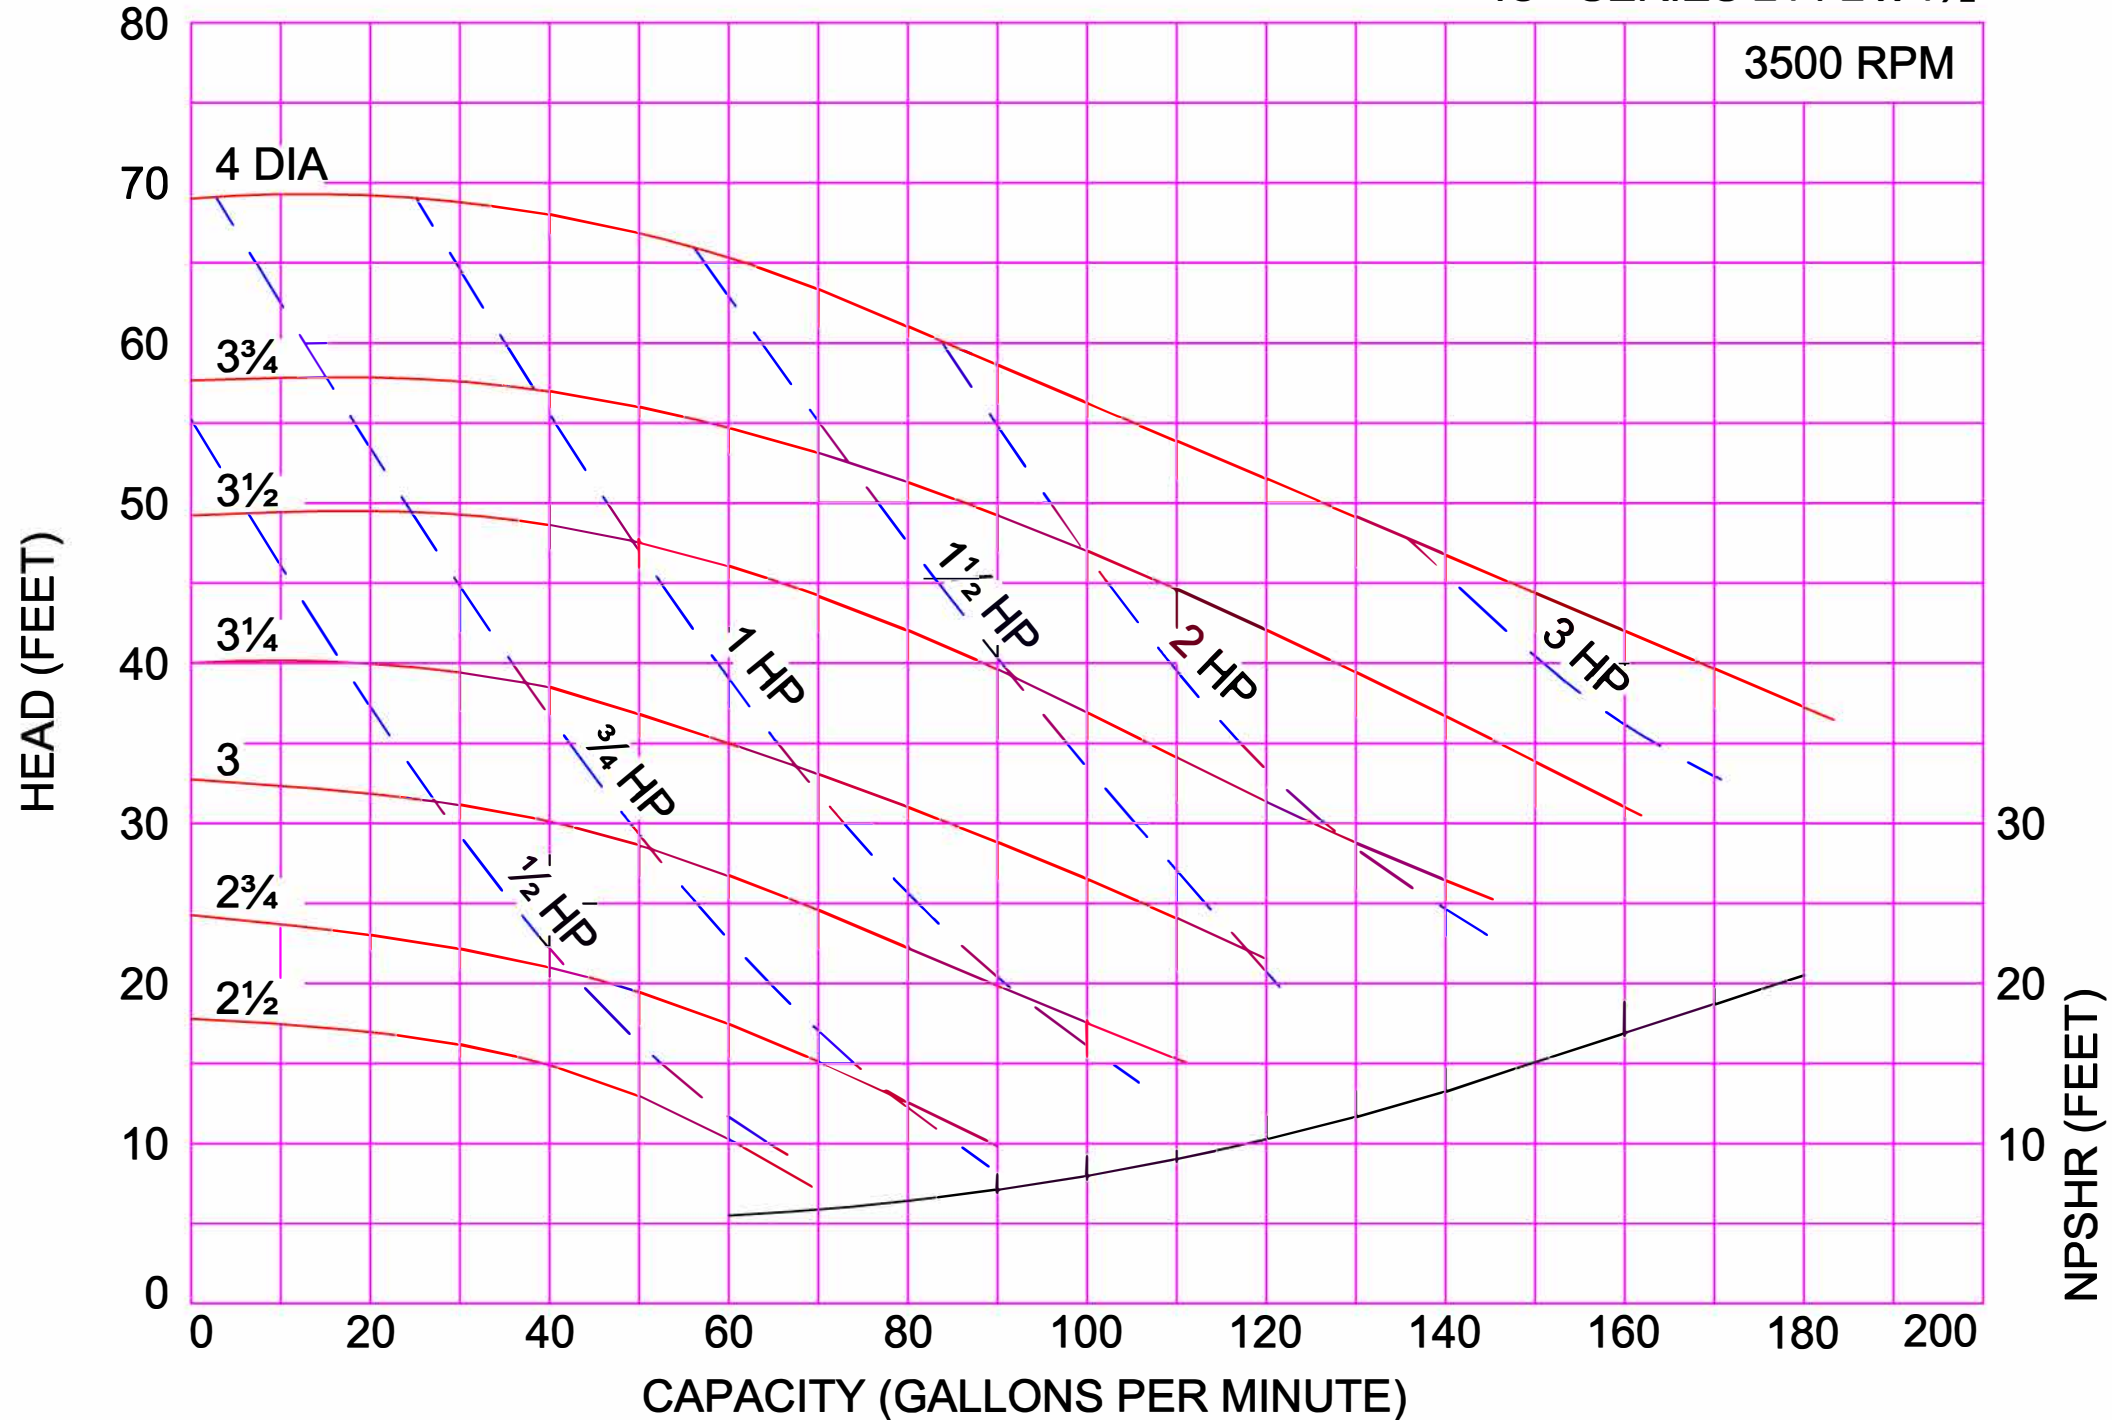

AMPCO PUMPS COMPANY, INC.
IC+ SERIES 214 2 x 1½

3500 RPM