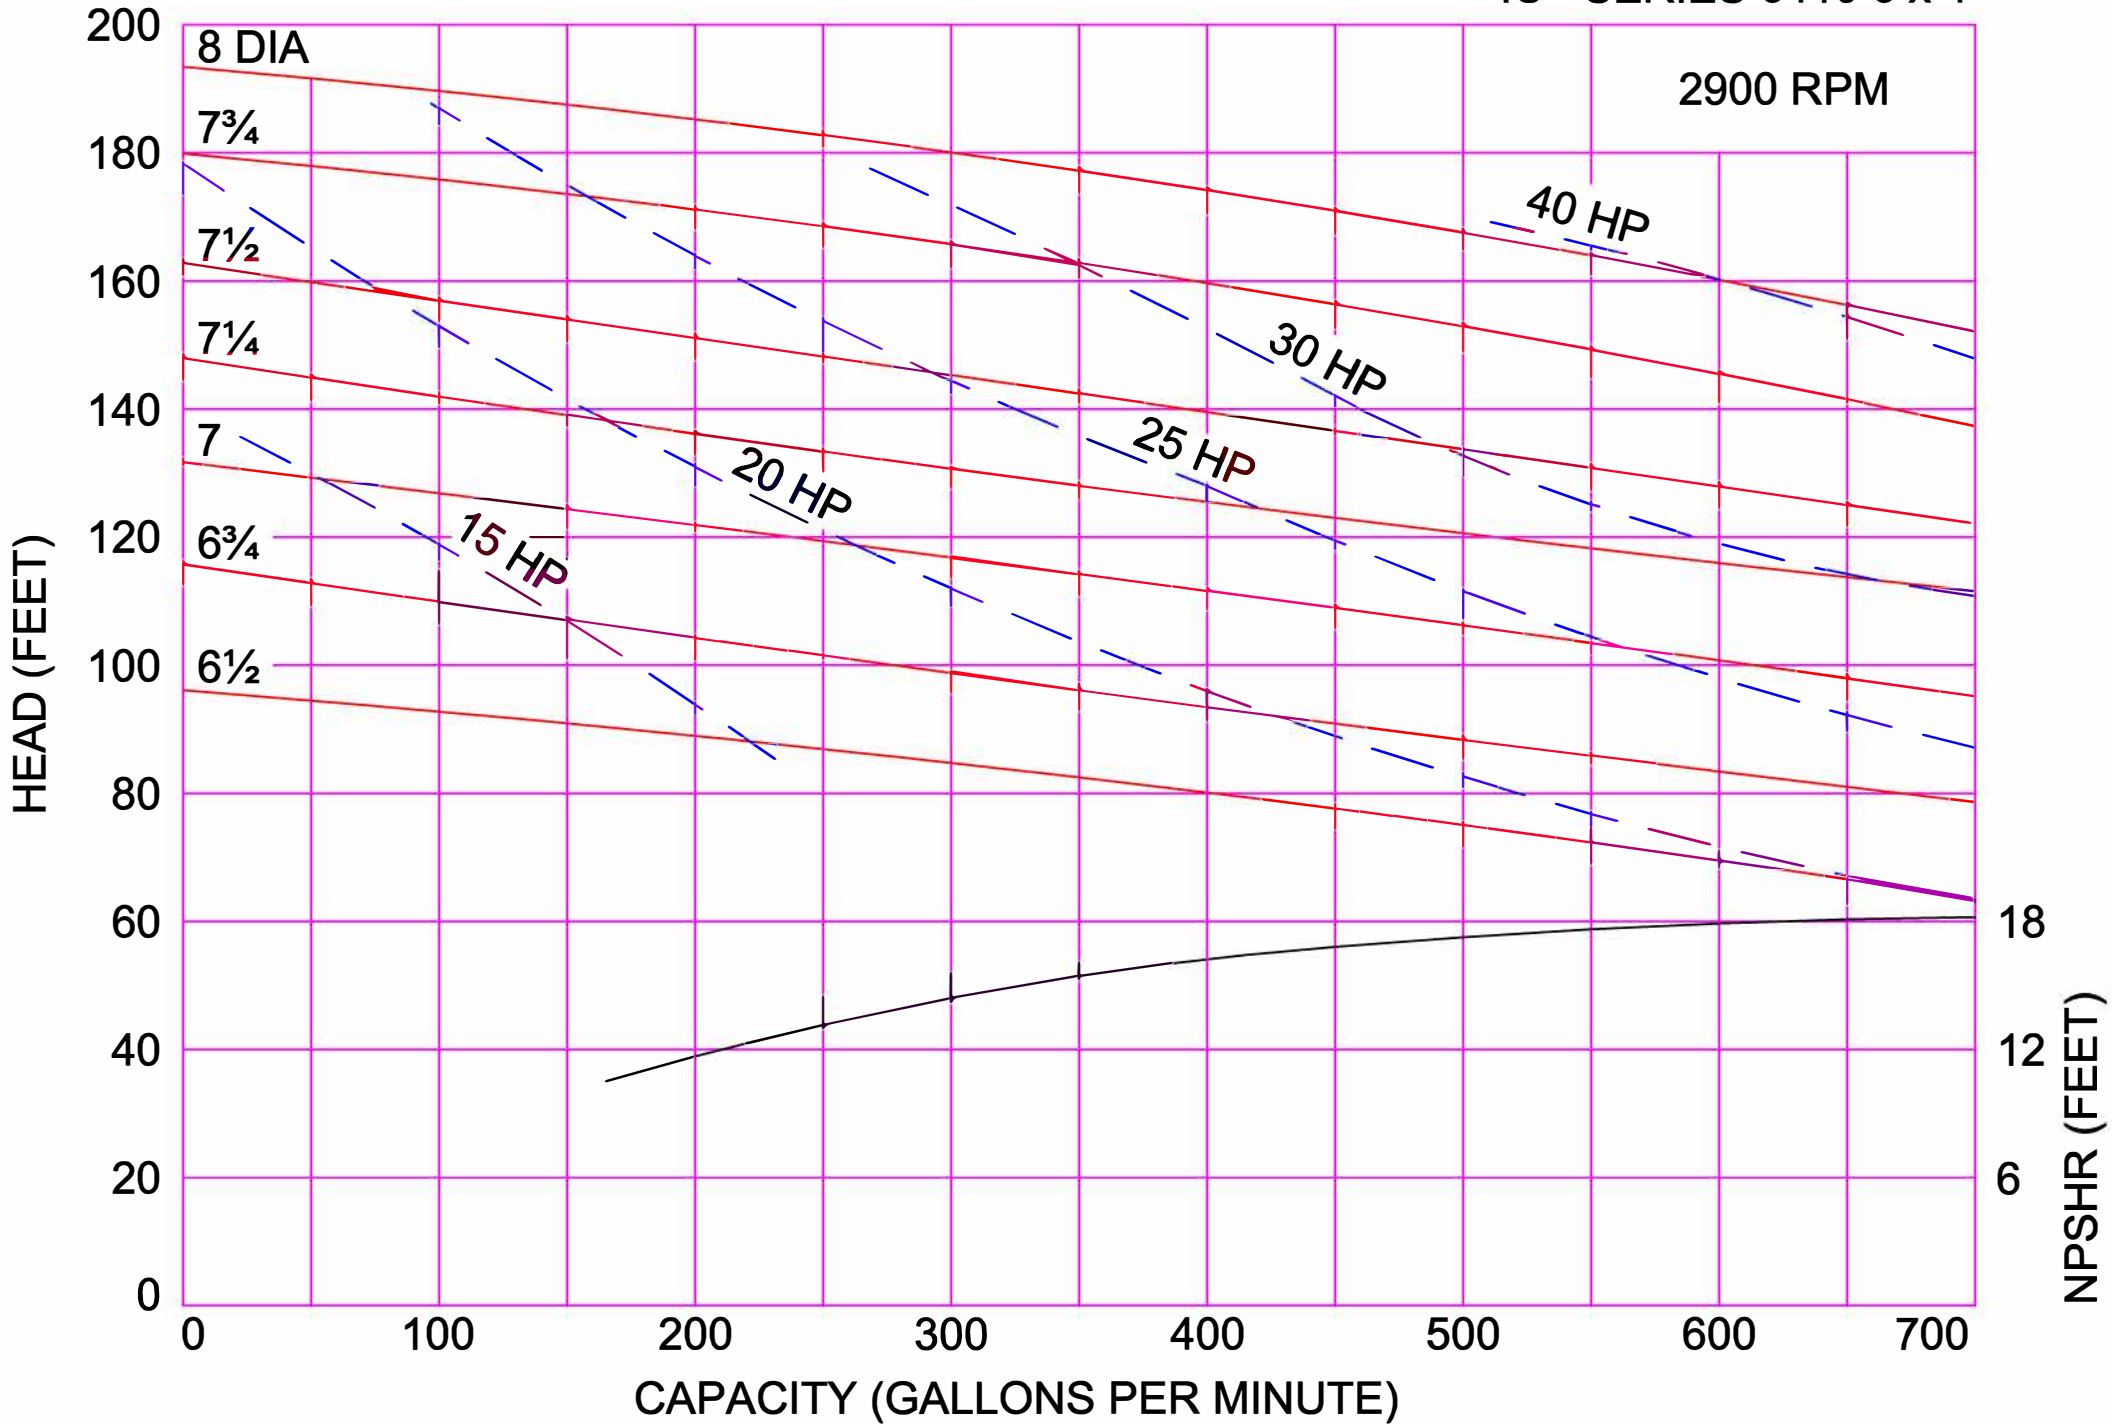

AMPCO PUMPS COMPANY, INC.
IC+ SERIES 6410 6 x 4