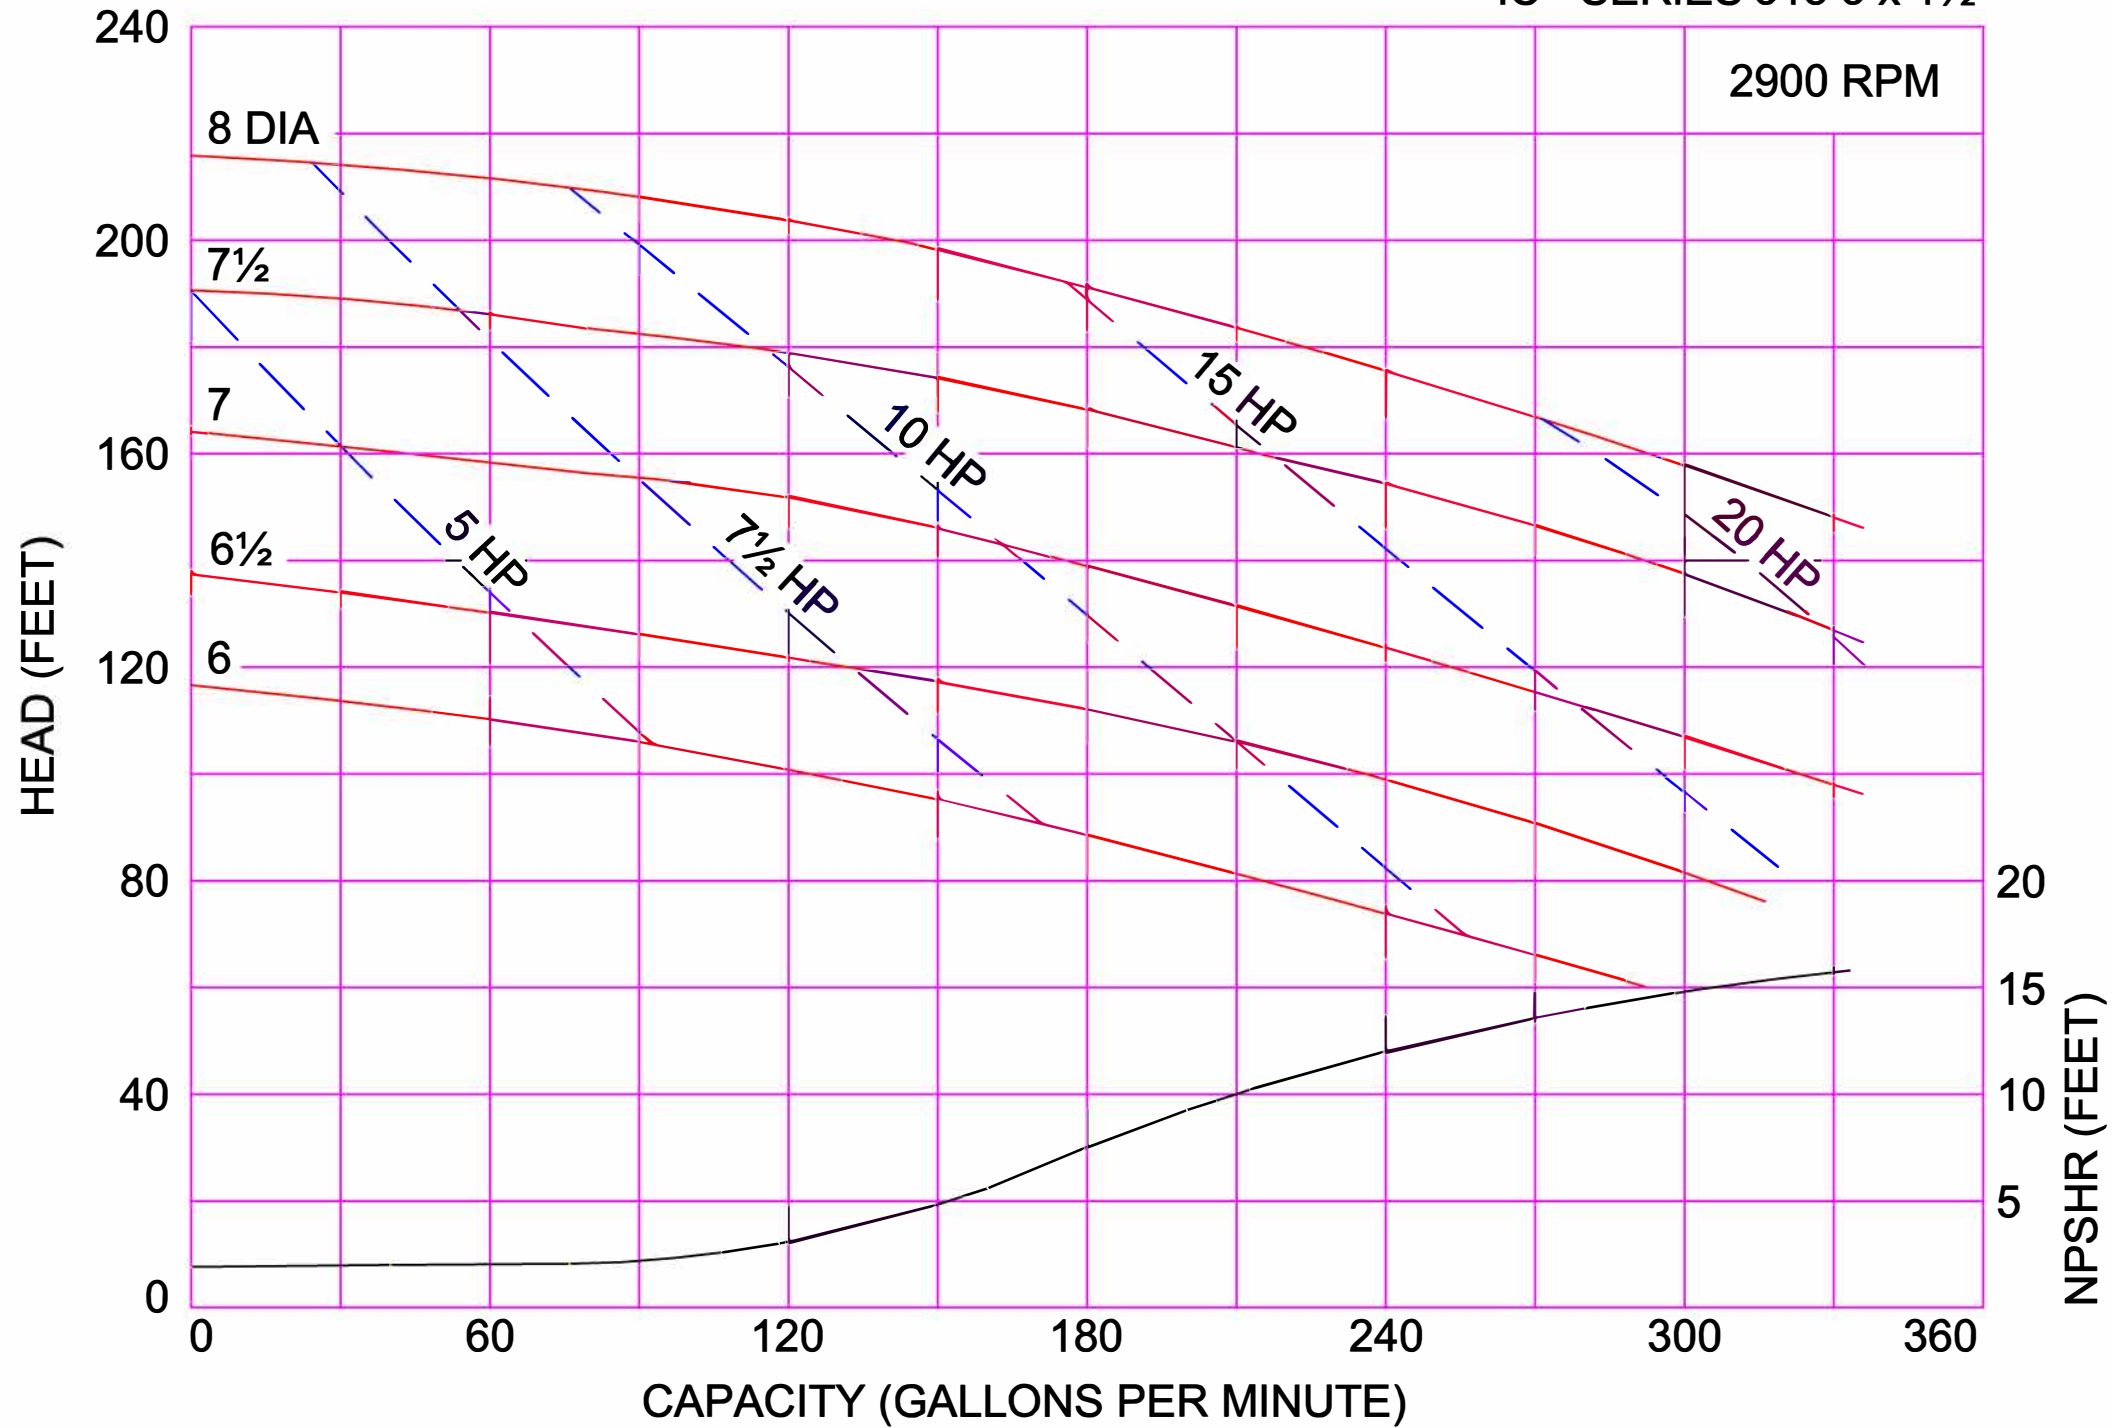

3500 RPM

AMPCO PUMPS COMPANY, INC.
IC+ SERIES 316 2½ x 1½

1750 RPM

3500 RPM

AMPCO PUMPS COMPANY,
 INC. IC+ SERIES 318 3 x 1½

1750 RPM

AMPCO PUMPS COMPANY, INC.
IC+ SERIES 318 3 x 1½

2900 RPM