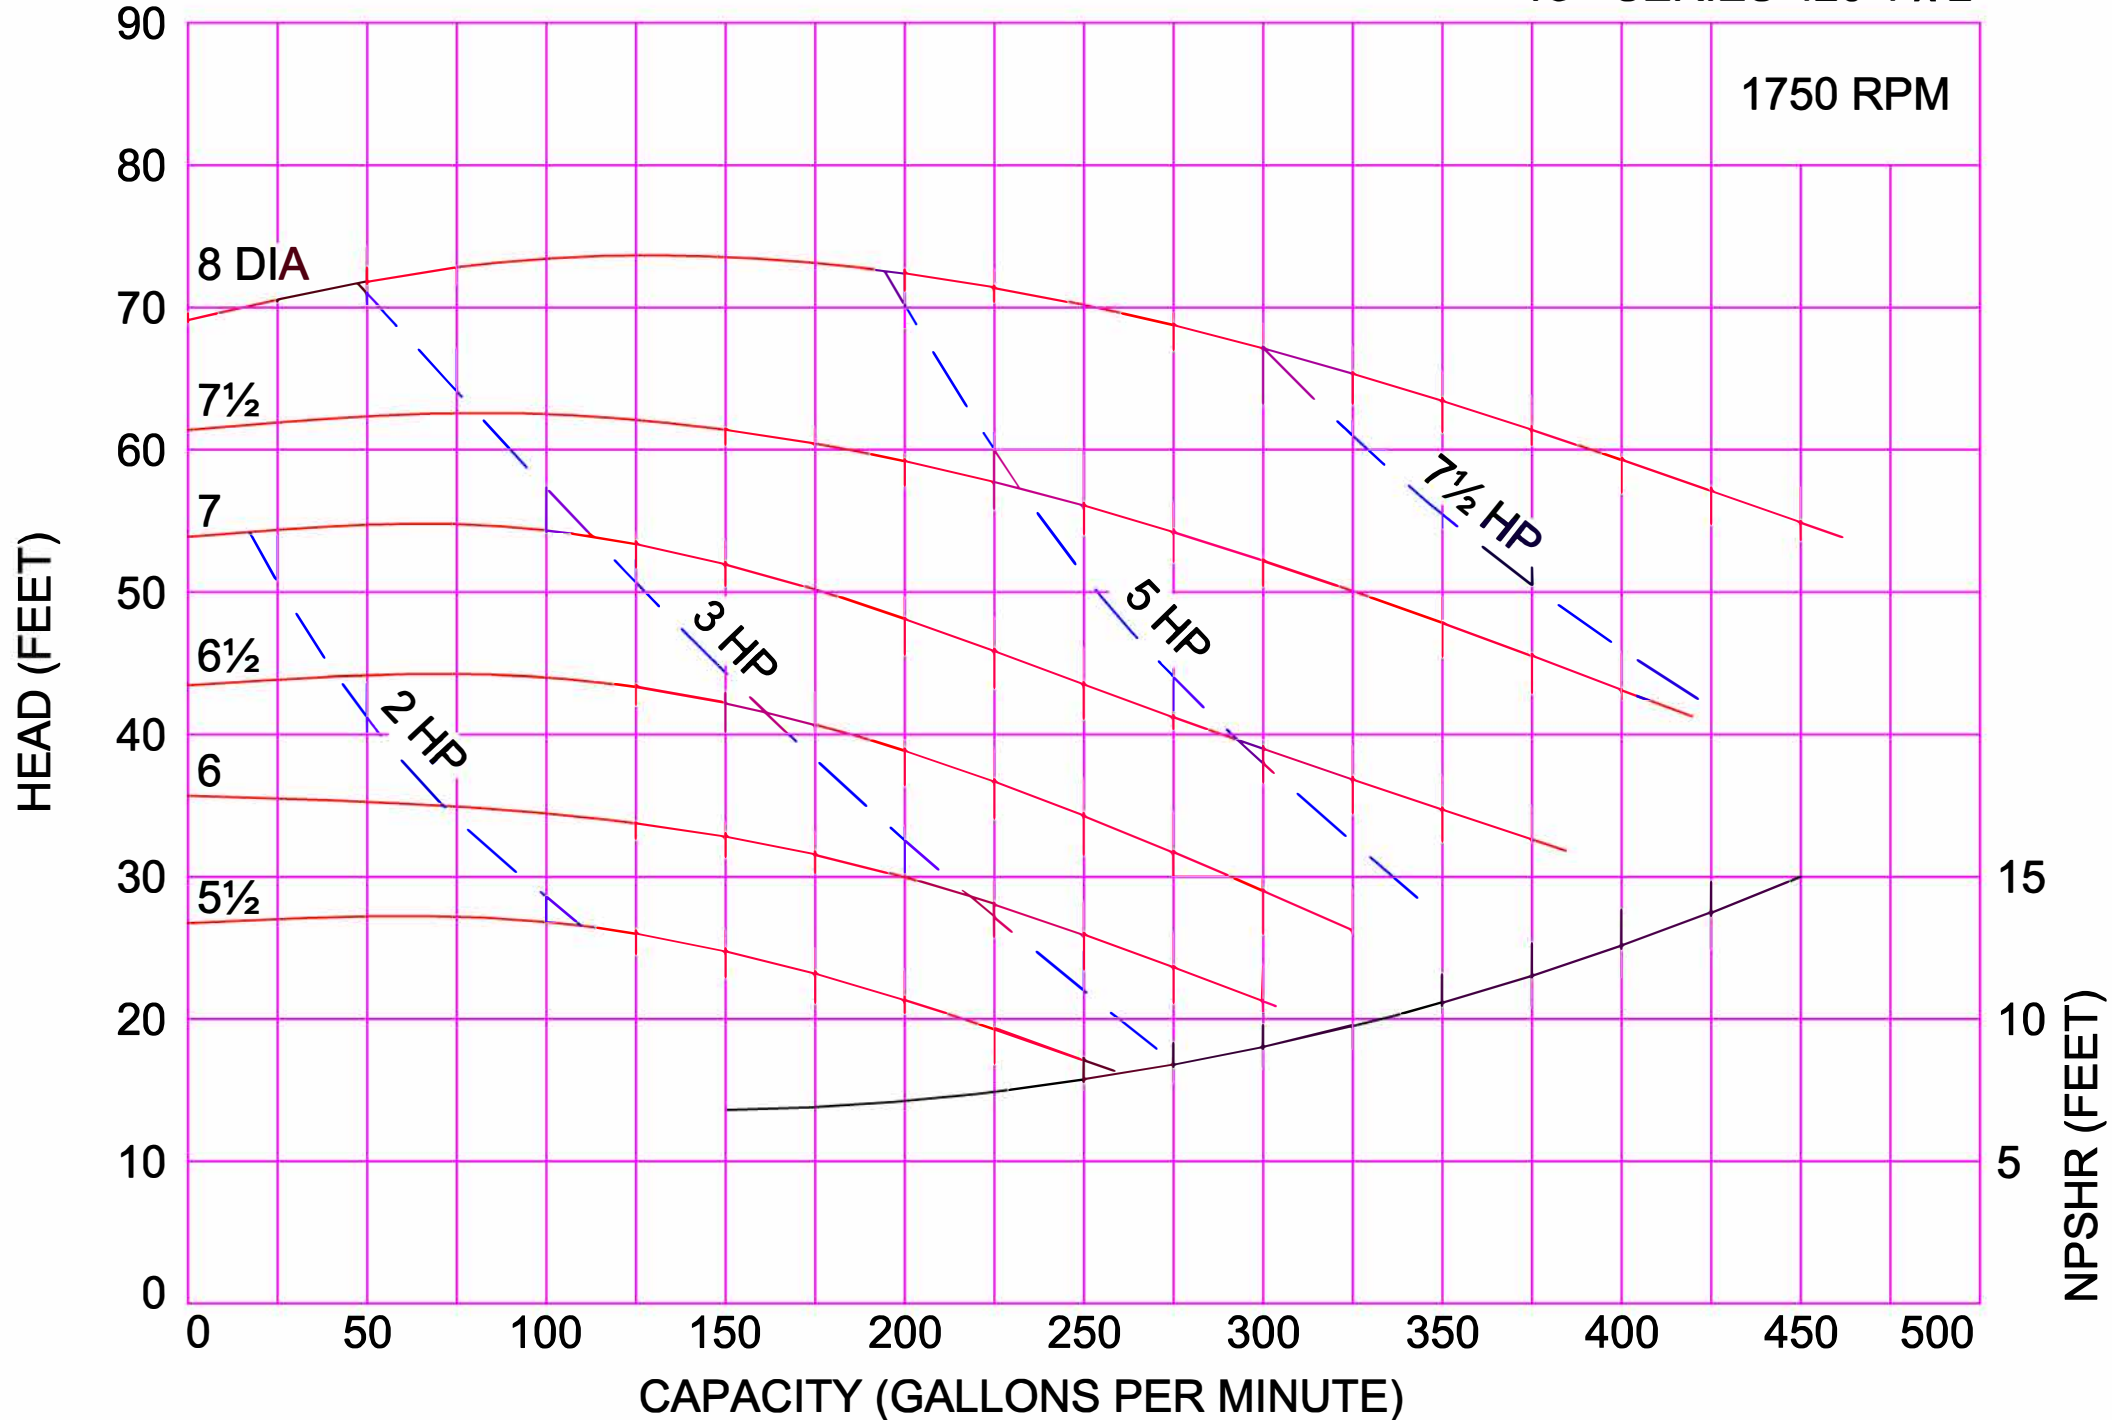

AMPCO PUMPS COMPANY, INC.
IC+ SERIES 428 4 x 2

1750 RPM