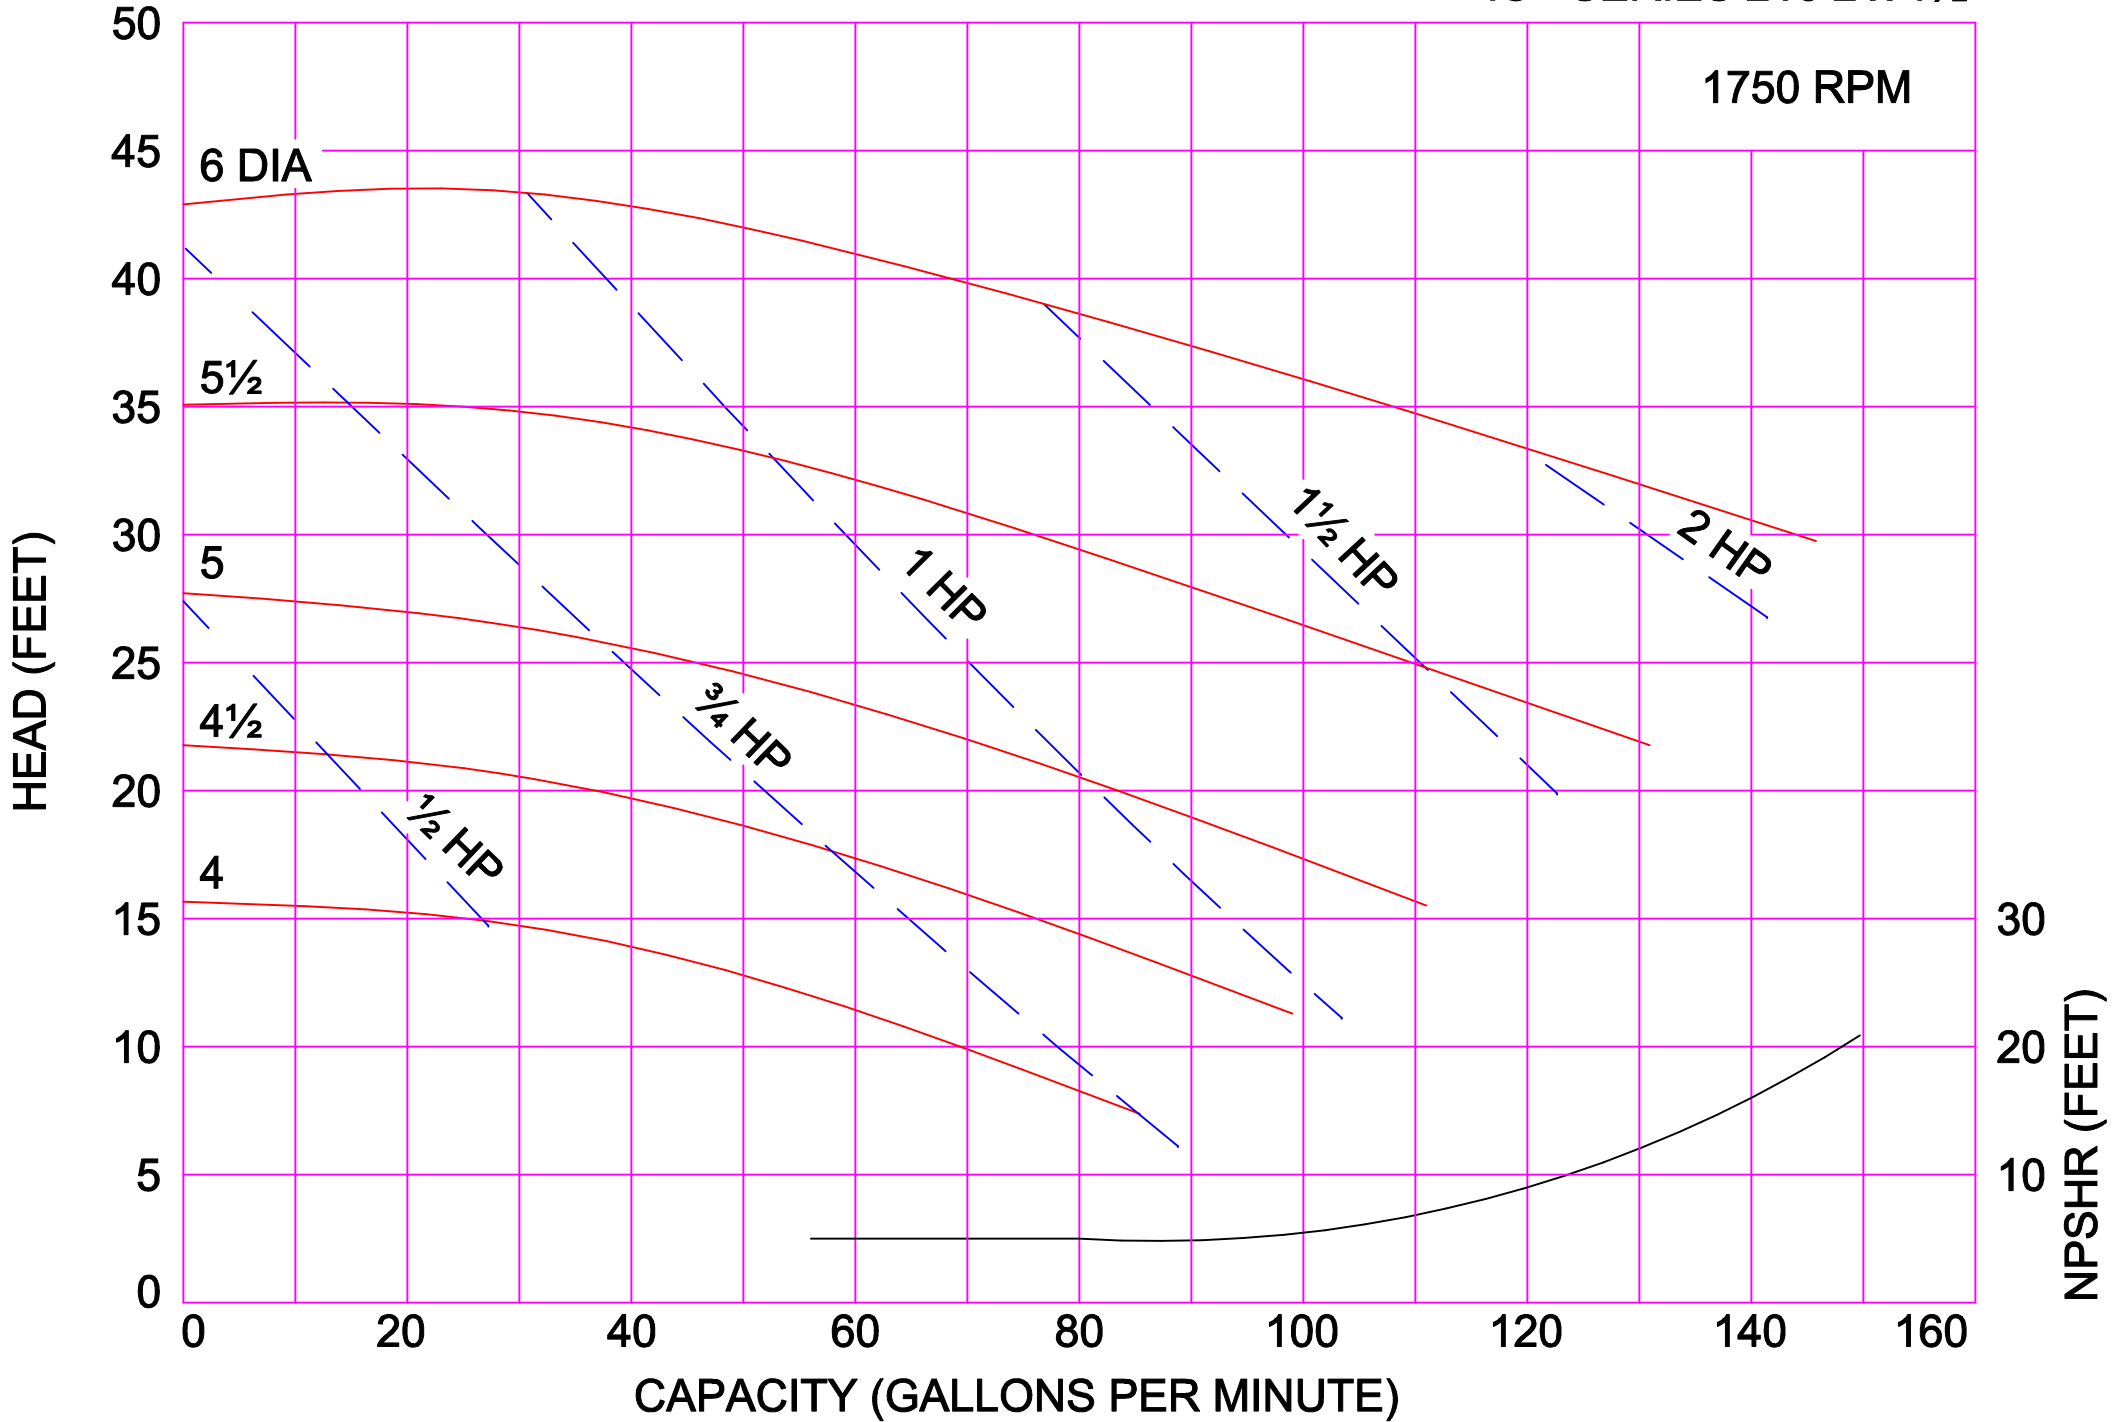

AMPCO PUMPS COMPANY, INC.
IC+ SERIES 214 2 x 1½

2900 RPM

AMPCO PUMPS COMPANY, INC.
IC+ SERIES 214 2 x 1½

3500 RPM

AMPCO PUMPS COMPANY, INC.
IC+ SERIES 216 2 x 1½

1750 RPM

AMPCO PUMPS COMPANY, INC.
IC+ SERIES 216 2 x 1½