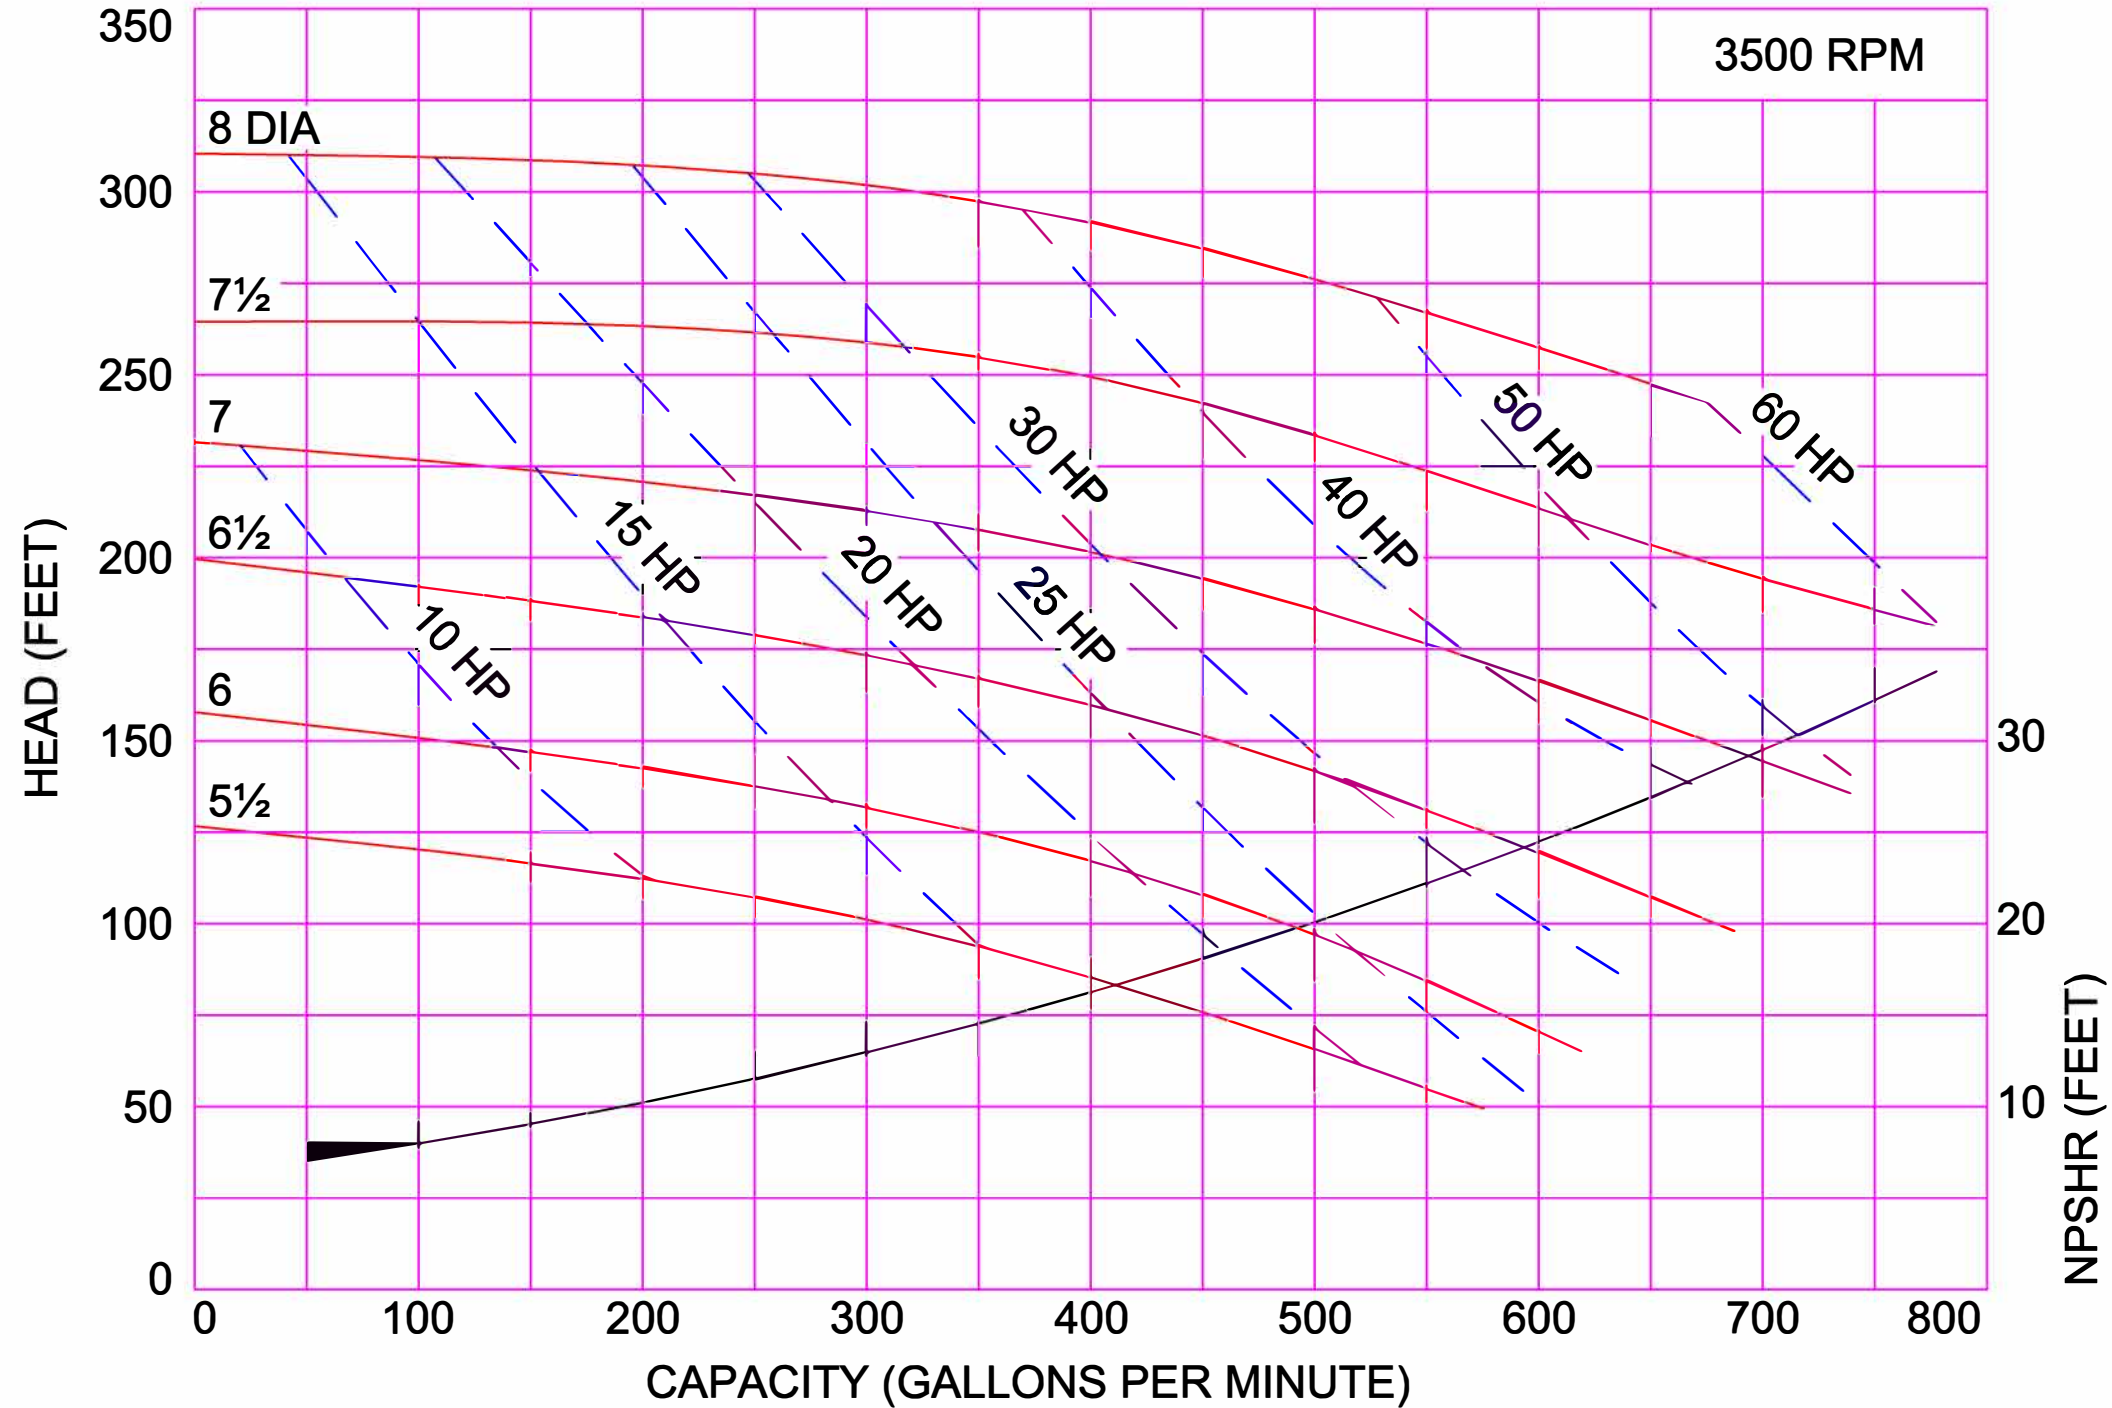

1750 RPM

AMPCO PUMPS COMPANY, INC.
IC+ SERIES 428 4 x 2

2900 RPM

AMPCO PUMPS COMPANY, INC.
IC+ SERIES 428 4 x 2

3500 RPM

AMPCO PUMPS COMPANY, INC.
IC+ SERIES 4410 4 x 4

1450 RPM

1750 RPM