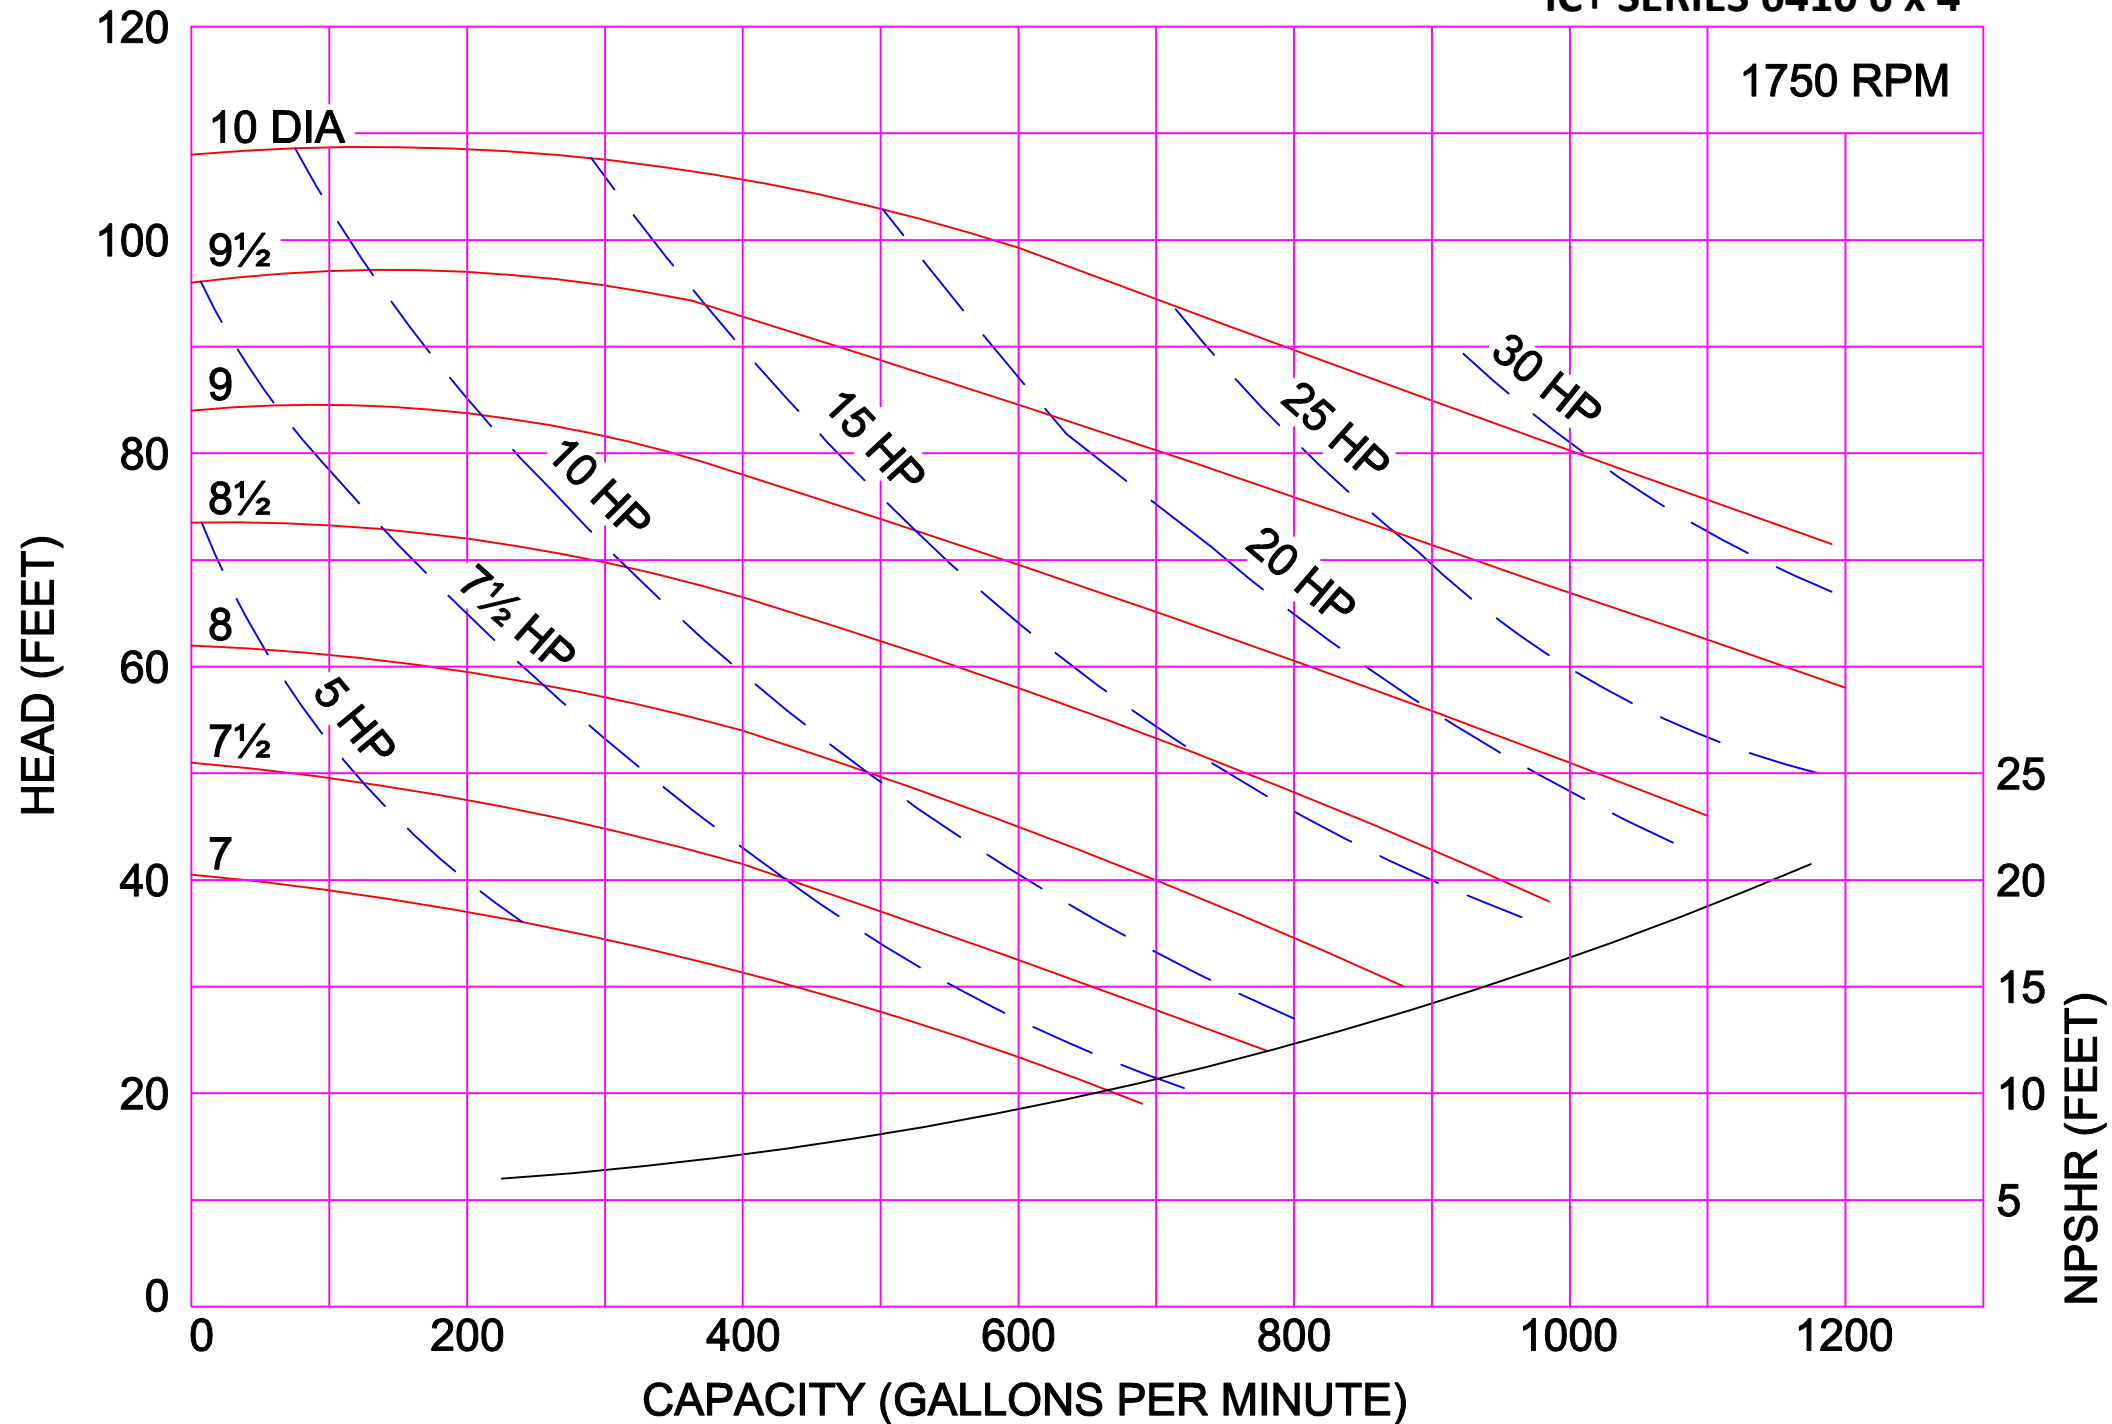

AMPCO PUMPS COMPANY, INC.
IC+ SERIES 4410 4 x 4

2900 RPM

AMPCO PUMPS COMPANY, INC.
IC+ SERIES 4410 4 x 4

AMPCO PUMPS COMPANY, INC.
IC+ SERIES 6410 6 x 4

AMPCO PUMPS COMPANY, INC.

IC+ SERIES 6410 6 x 4

1750 RPM