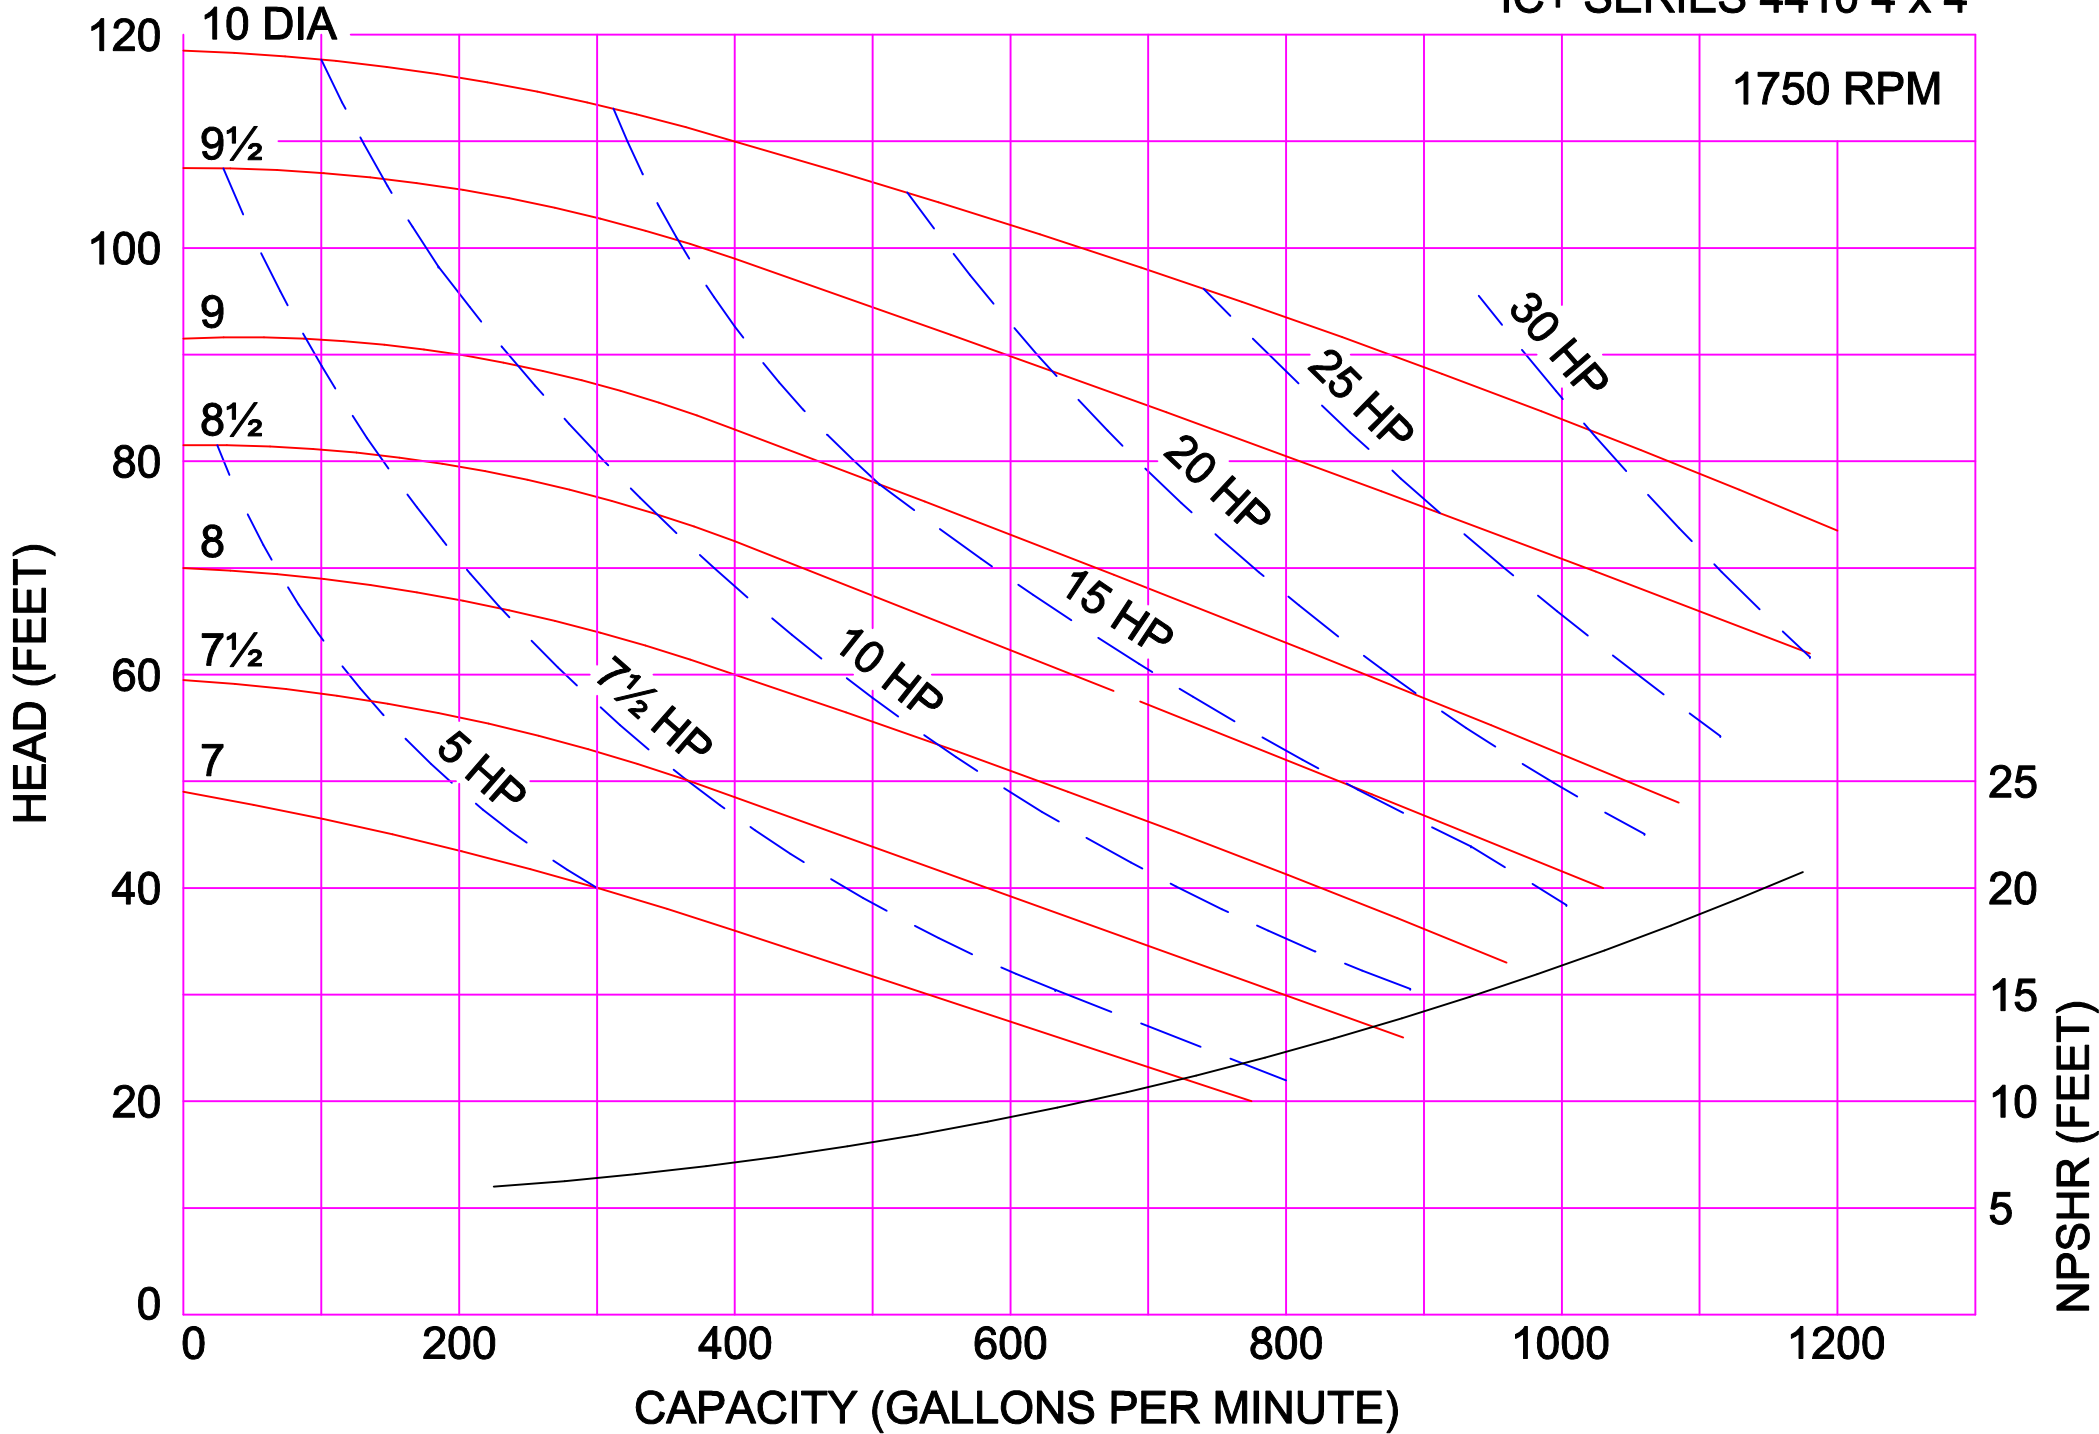

1750 RPM

AMPCO PUMPS COMPANY, INC.
IC+ SERIES 428 4 x 2

2900 RPM

AMPCO PUMPS COMPANY, INC.
IC+ SERIES 428 4 x 2

3500 RPM

AMPCO PUMPS COMPANY, INC.
IC+ SERIES 4410 4 x 4

1450 RPM

1750 RPM