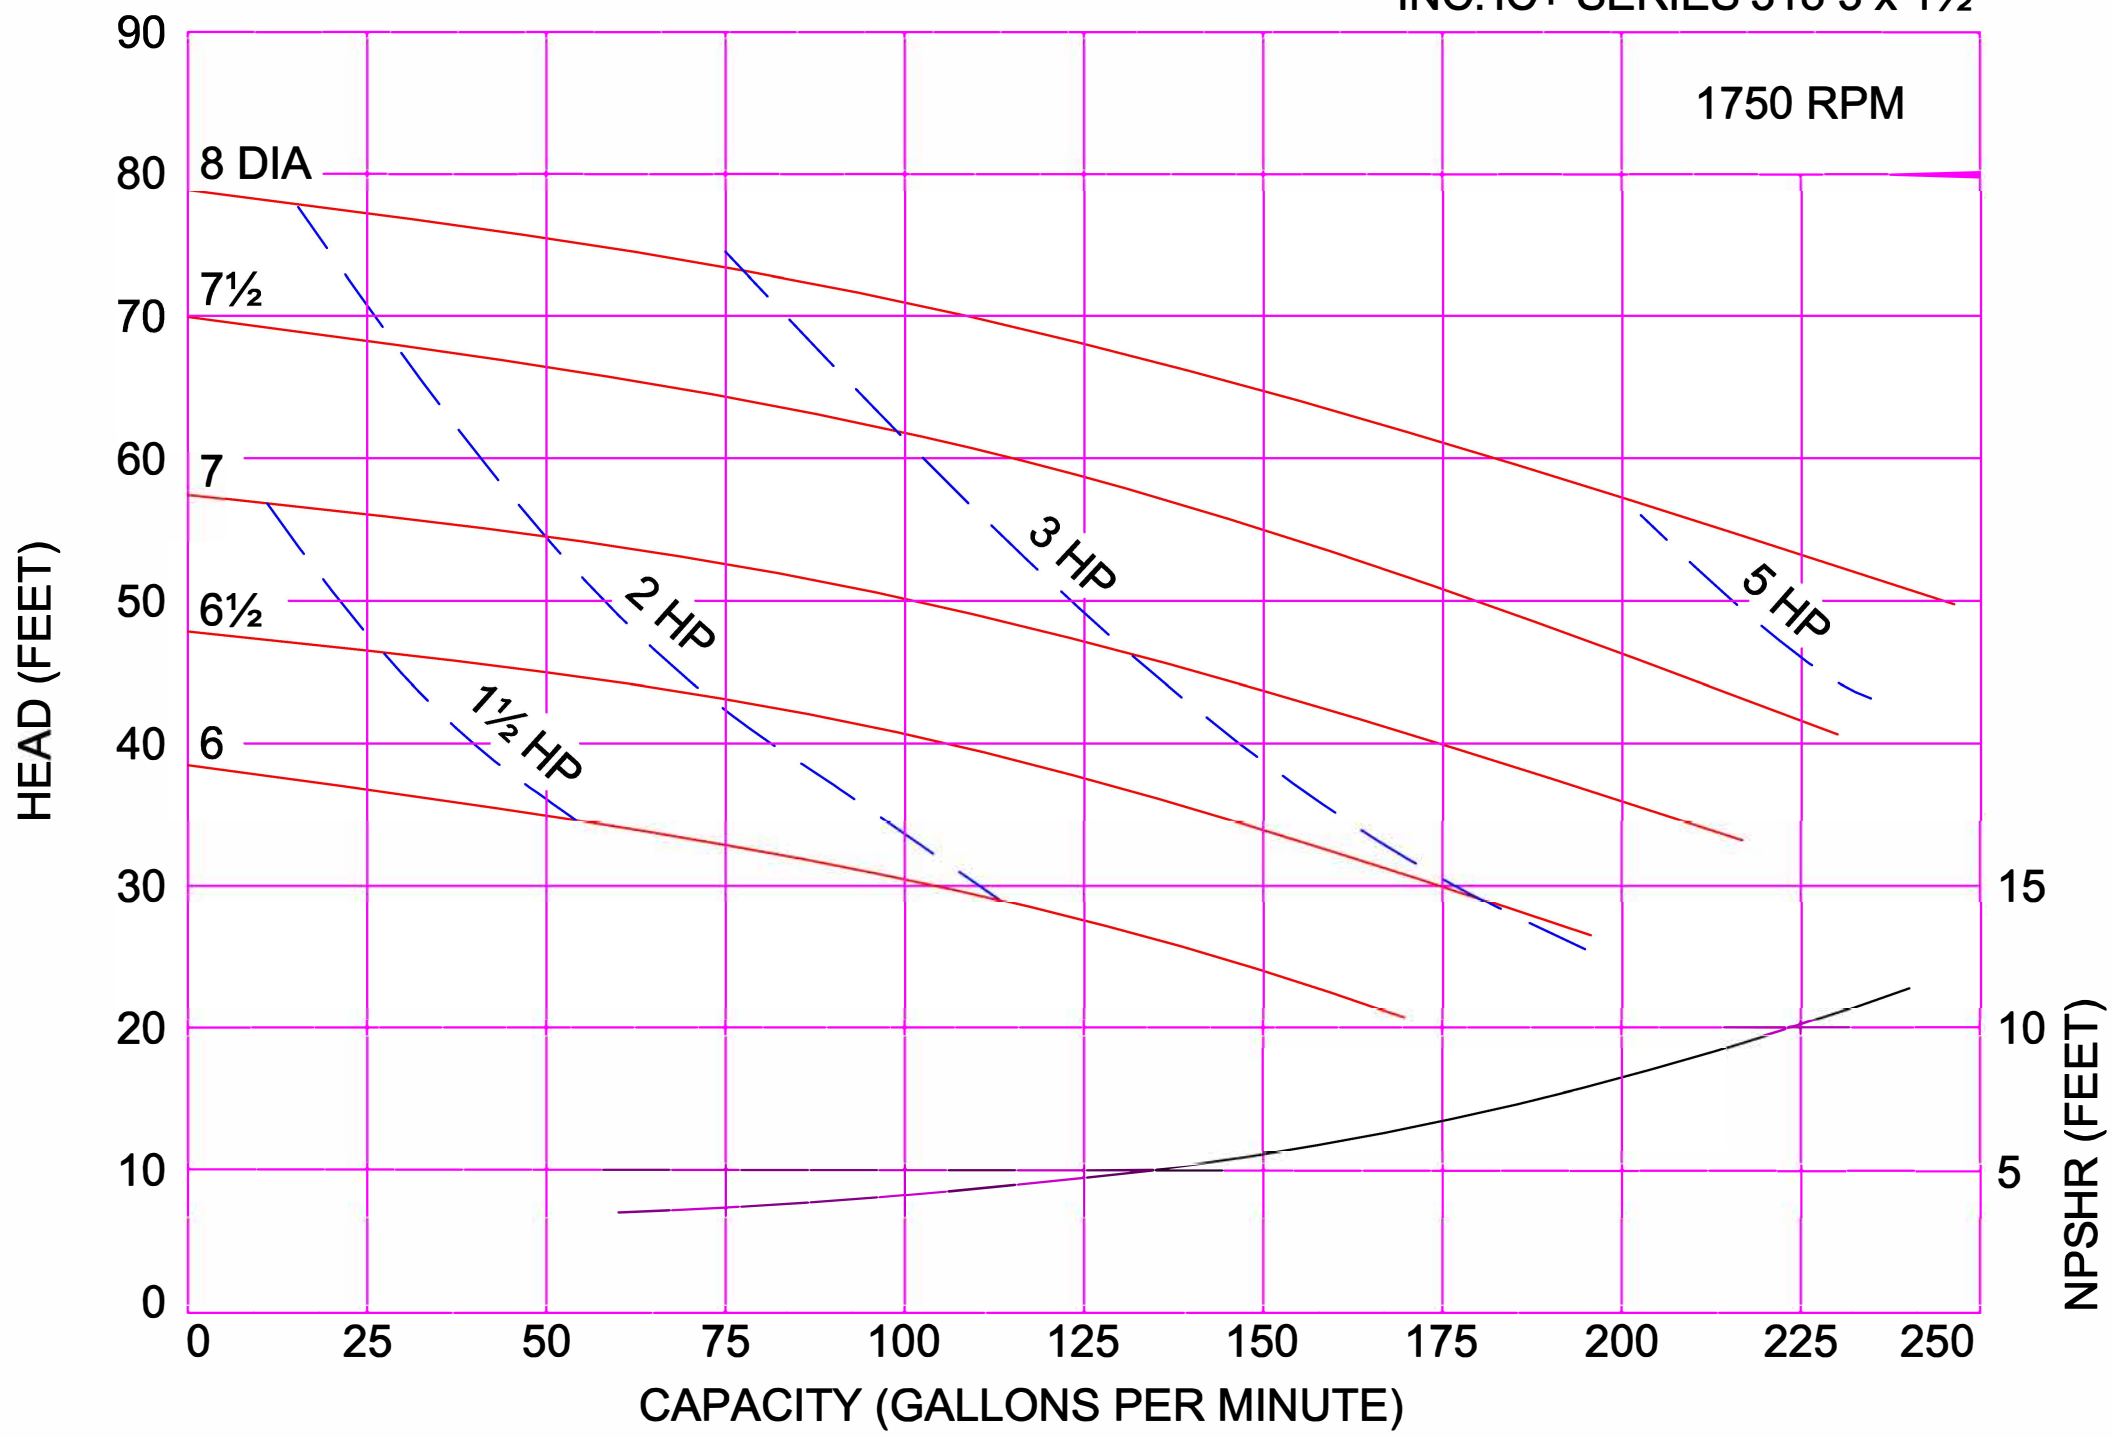

3500 RPM

AMPCO PUMPS COMPANY, INC.
IC+ SERIES 316 2½ x 1½

1750 RPM

3500 RPM

AMPCO PUMPS COMPANY,
 INC. IC+ SERIES 318 3 x 1½

1750 RPM

AMPCO PUMPS COMPANY, INC.
IC+ SERIES 318 3 x 1½

2900 RPM