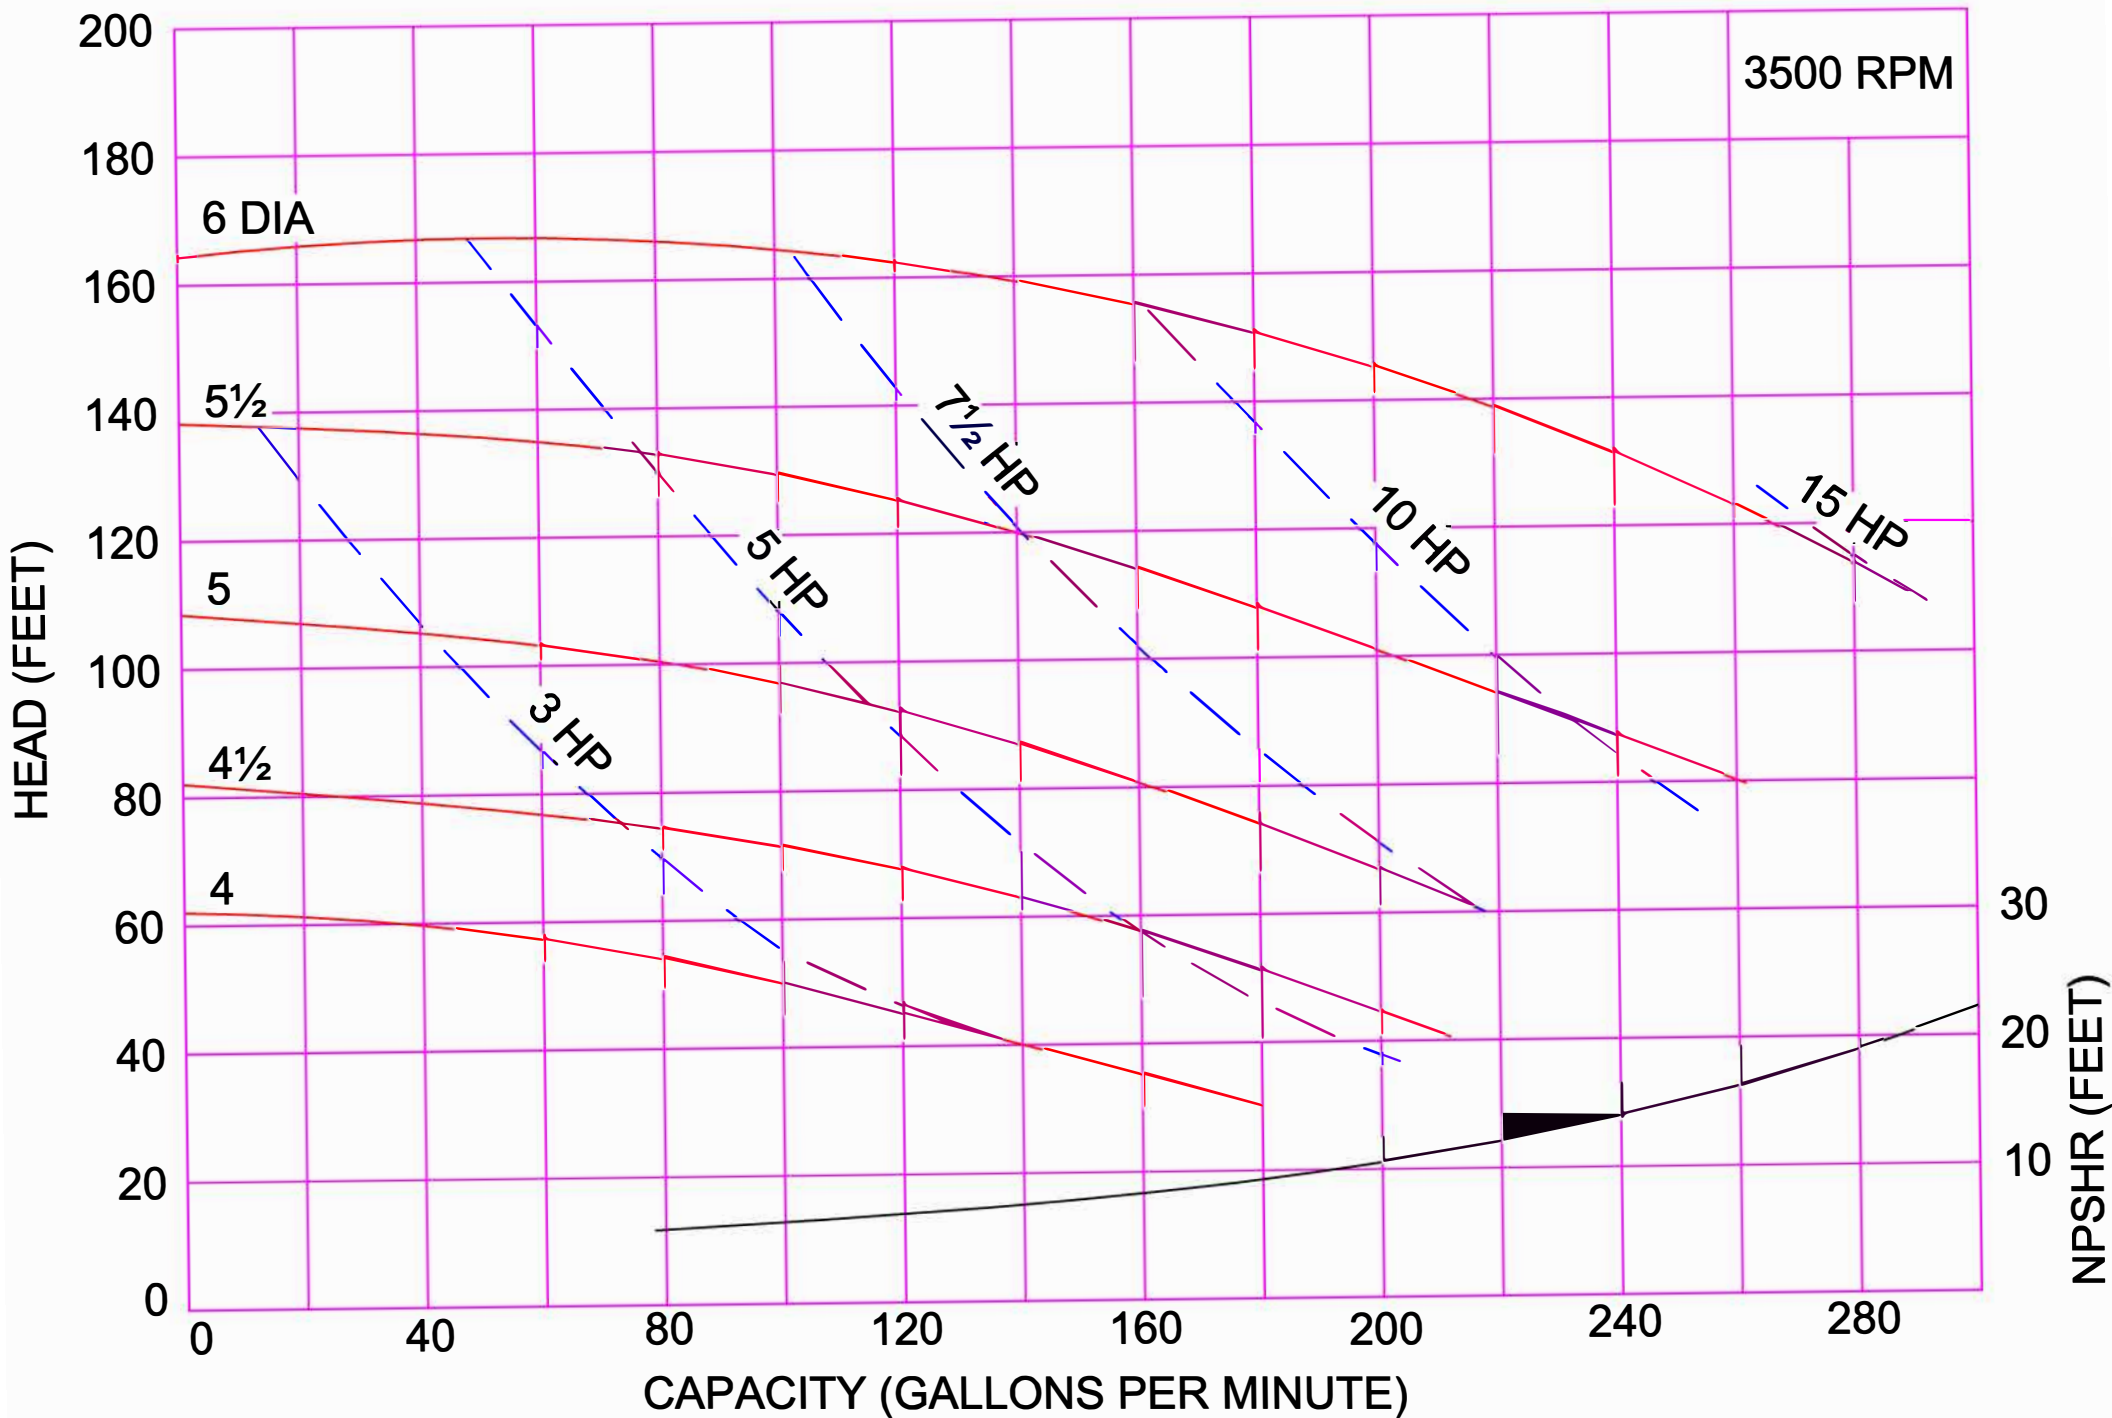

3500 RPM

AMPCO PUMPS COMPANY, INC.
IC+ SERIES 316 2½ x 1½

1750 RPM

3500 RPM

AMPCO PUMPS COMPANY,
 INC. IC+ SERIES 318 3 x 1½

1750 RPM

AMPCO PUMPS COMPANY, INC.
IC+ SERIES 318 3 x 1½

2900 RPM