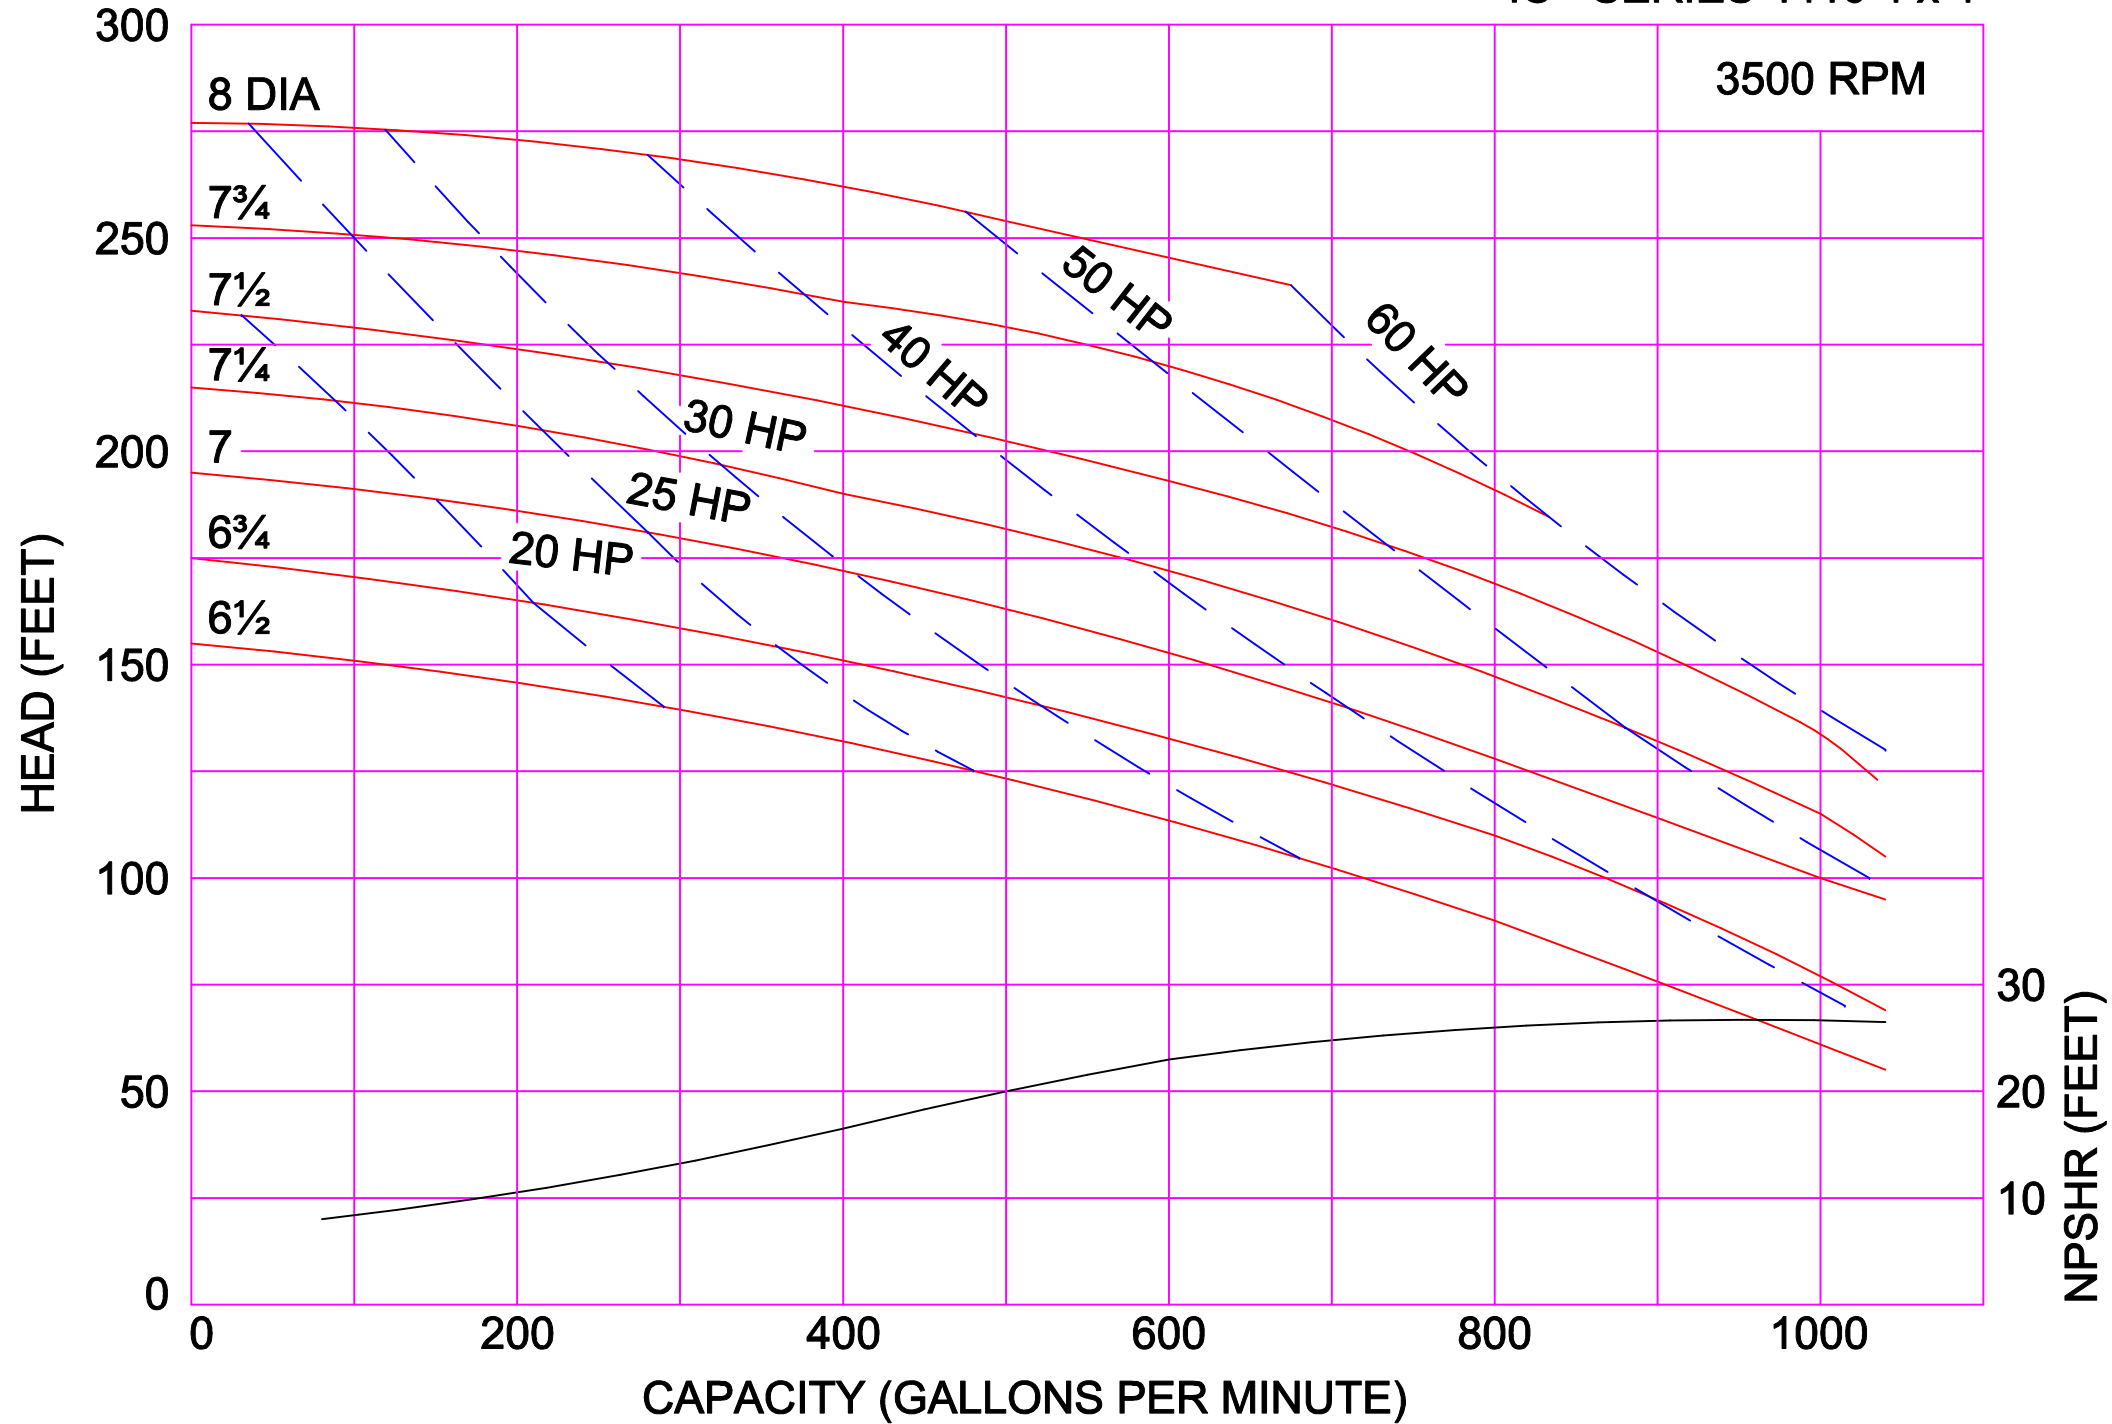

AMPCO PUMPS COMPANY, INC.
IC+ SERIES 4410 4 x 4