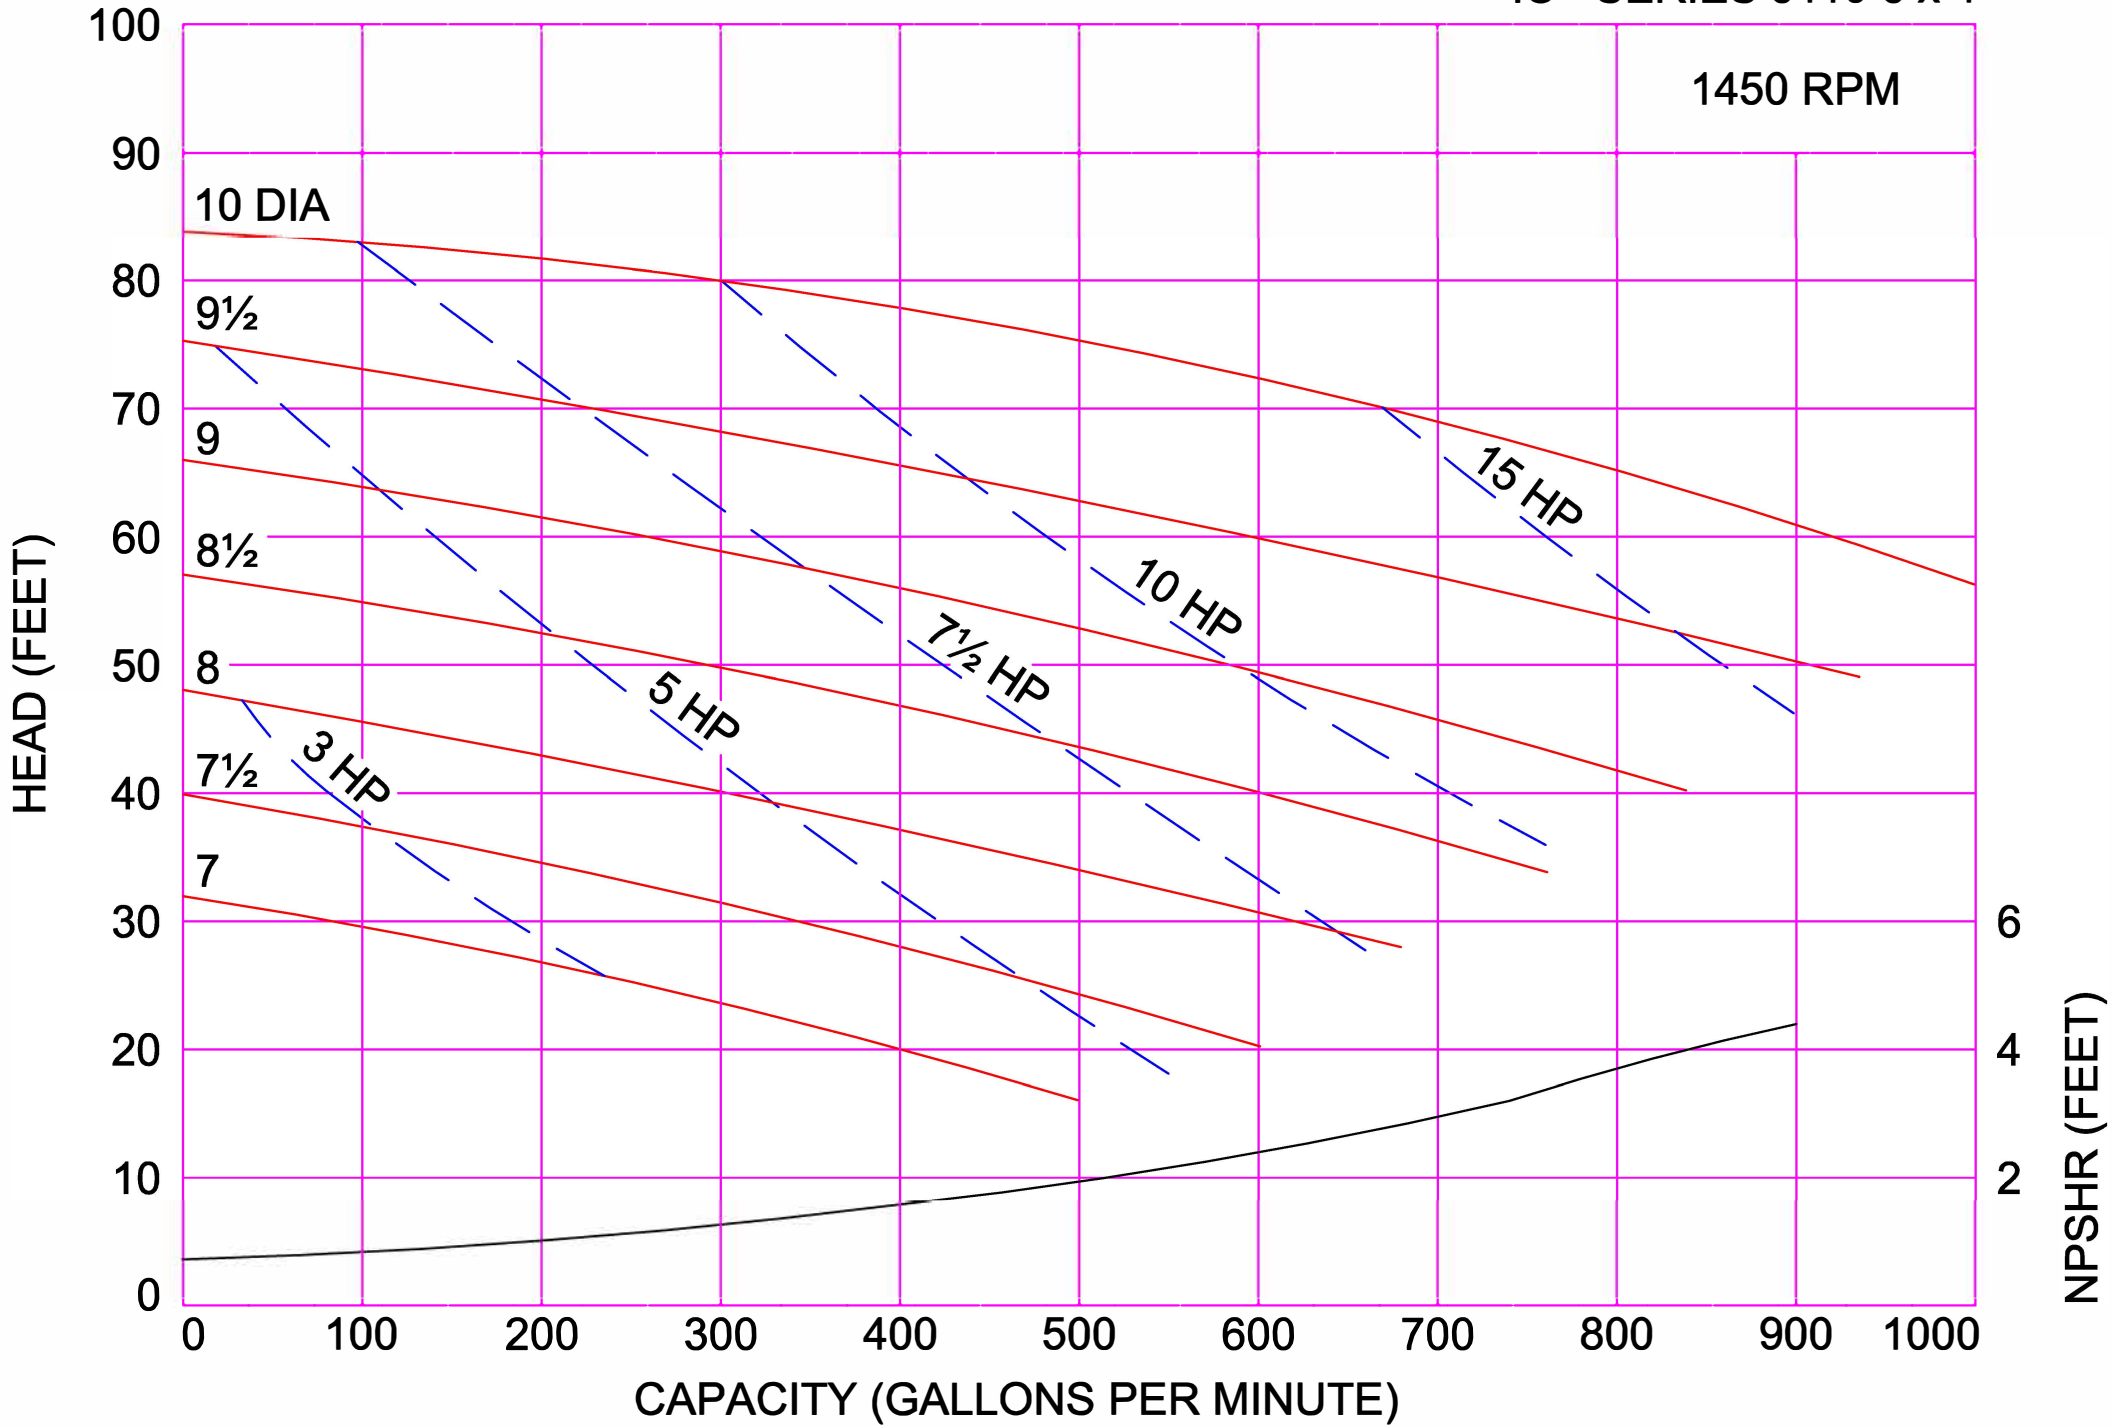

AMPCO PUMPS COMPANY, INC.
IC+ SERIES 4410 4 x 4

2900 RPM

AMPCO PUMPS COMPANY, INC.
IC+ SERIES 4410 4 x 4

AMPCO PUMPS COMPANY, INC.
IC+ SERIES 6410 6 x 4

AMPCO PUMPS COMPANY, INC.

IC+ SERIES 6410 6 x 4

1750 RPM