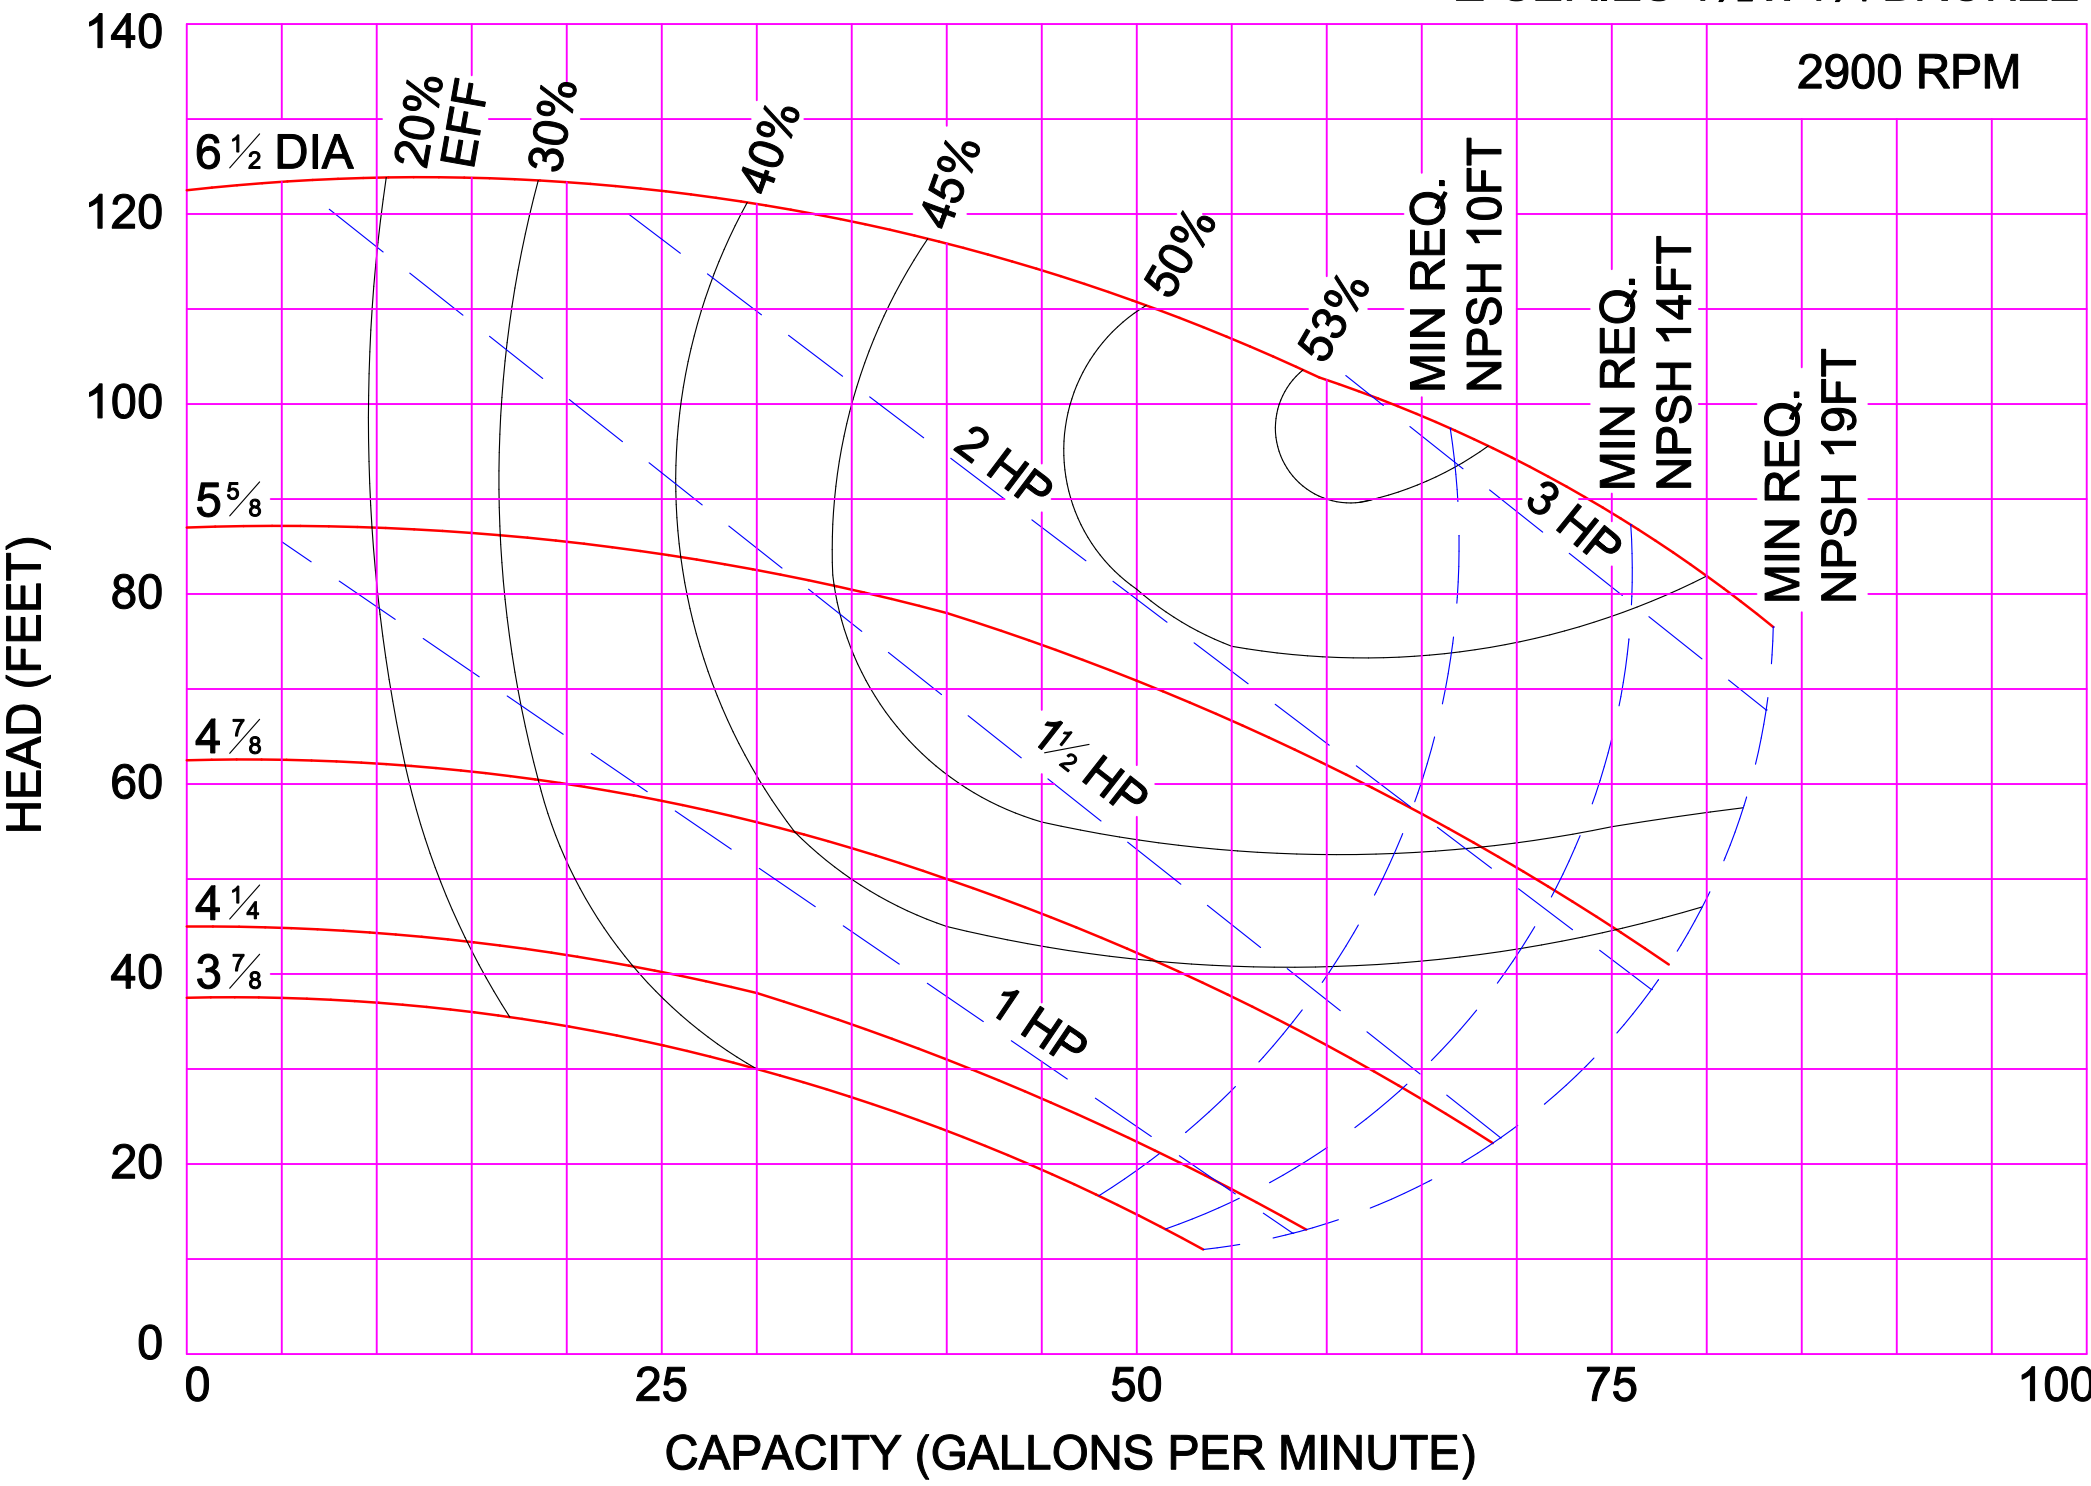

AMPCO PUMPS COMPANY, INC.
Z-SERIES 1½ x 1¼ BRONZE

2900 RPM