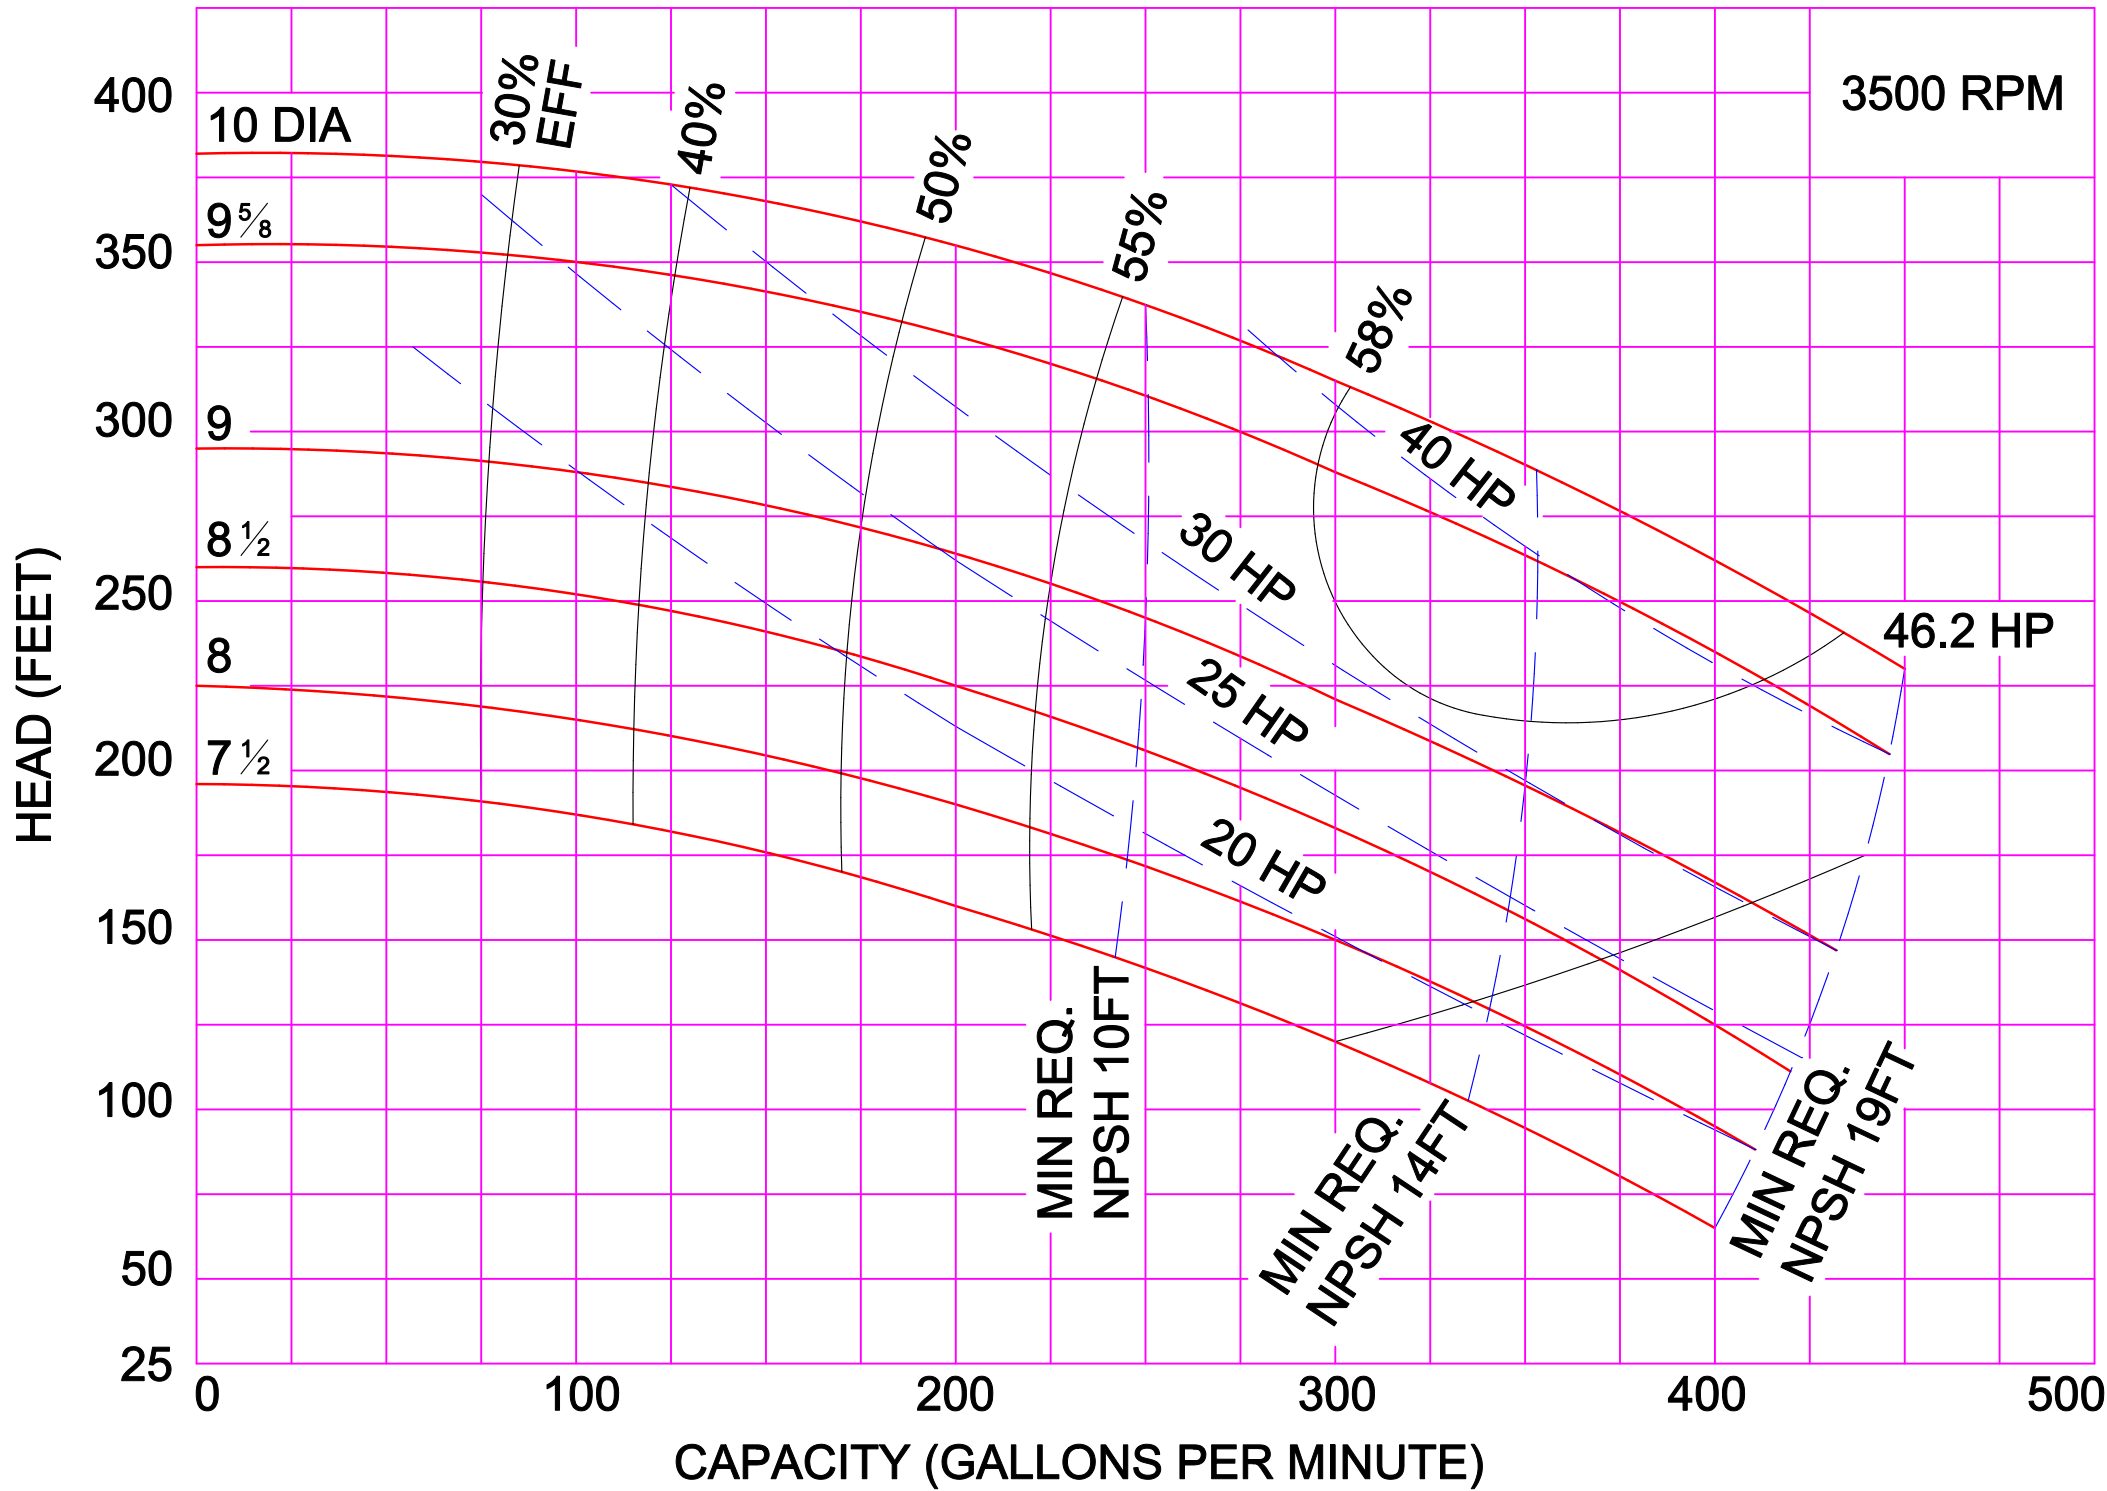

AMPCO PUMPS COMPANY, INC.
Z-SERIES 3 x 2