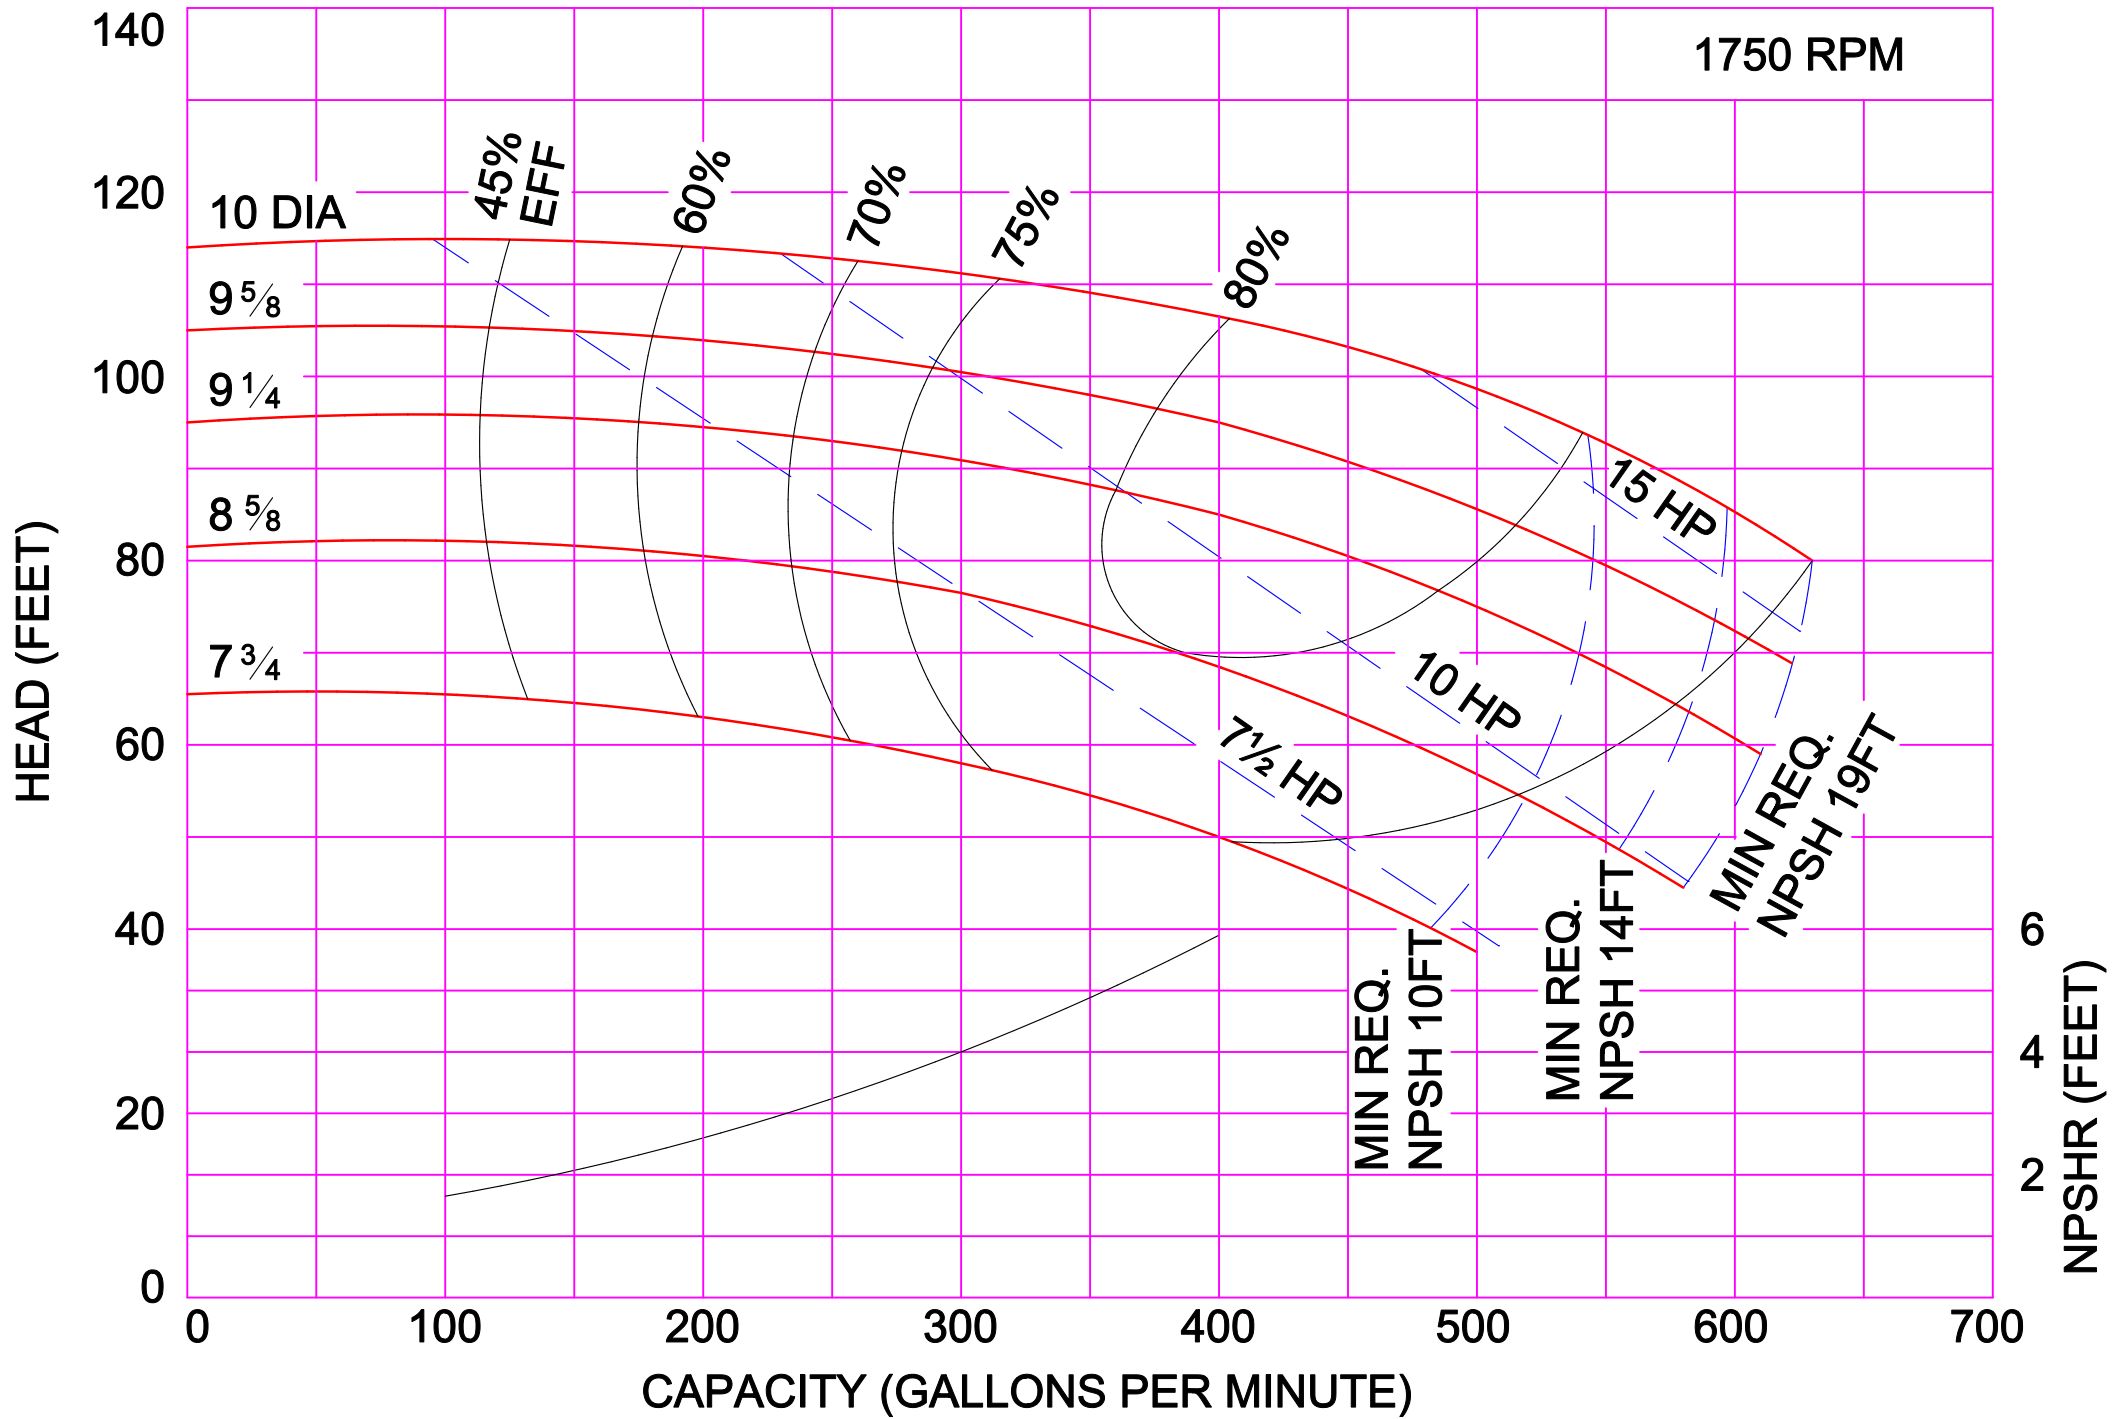

AMPCO PUMPS COMPANY, INC.
Z-SERIES 6 x 6

AMPCO PUMPS COMPANY, INC.
Z-SERIES 8 X 6 M
1750 RPM

AMPCO PUMPS COMPANY, INC.
Z-SERIES 4 x 3L

1150 RPM

AMPCO PUMPS COMPANY, INC.
Z-SERIES 6 x 6

1150 RPM

PERFORMANCE CURVE BASED ON WATER. A TOLERANCE OF +/-5% APPLIES TO ALL FIGURES