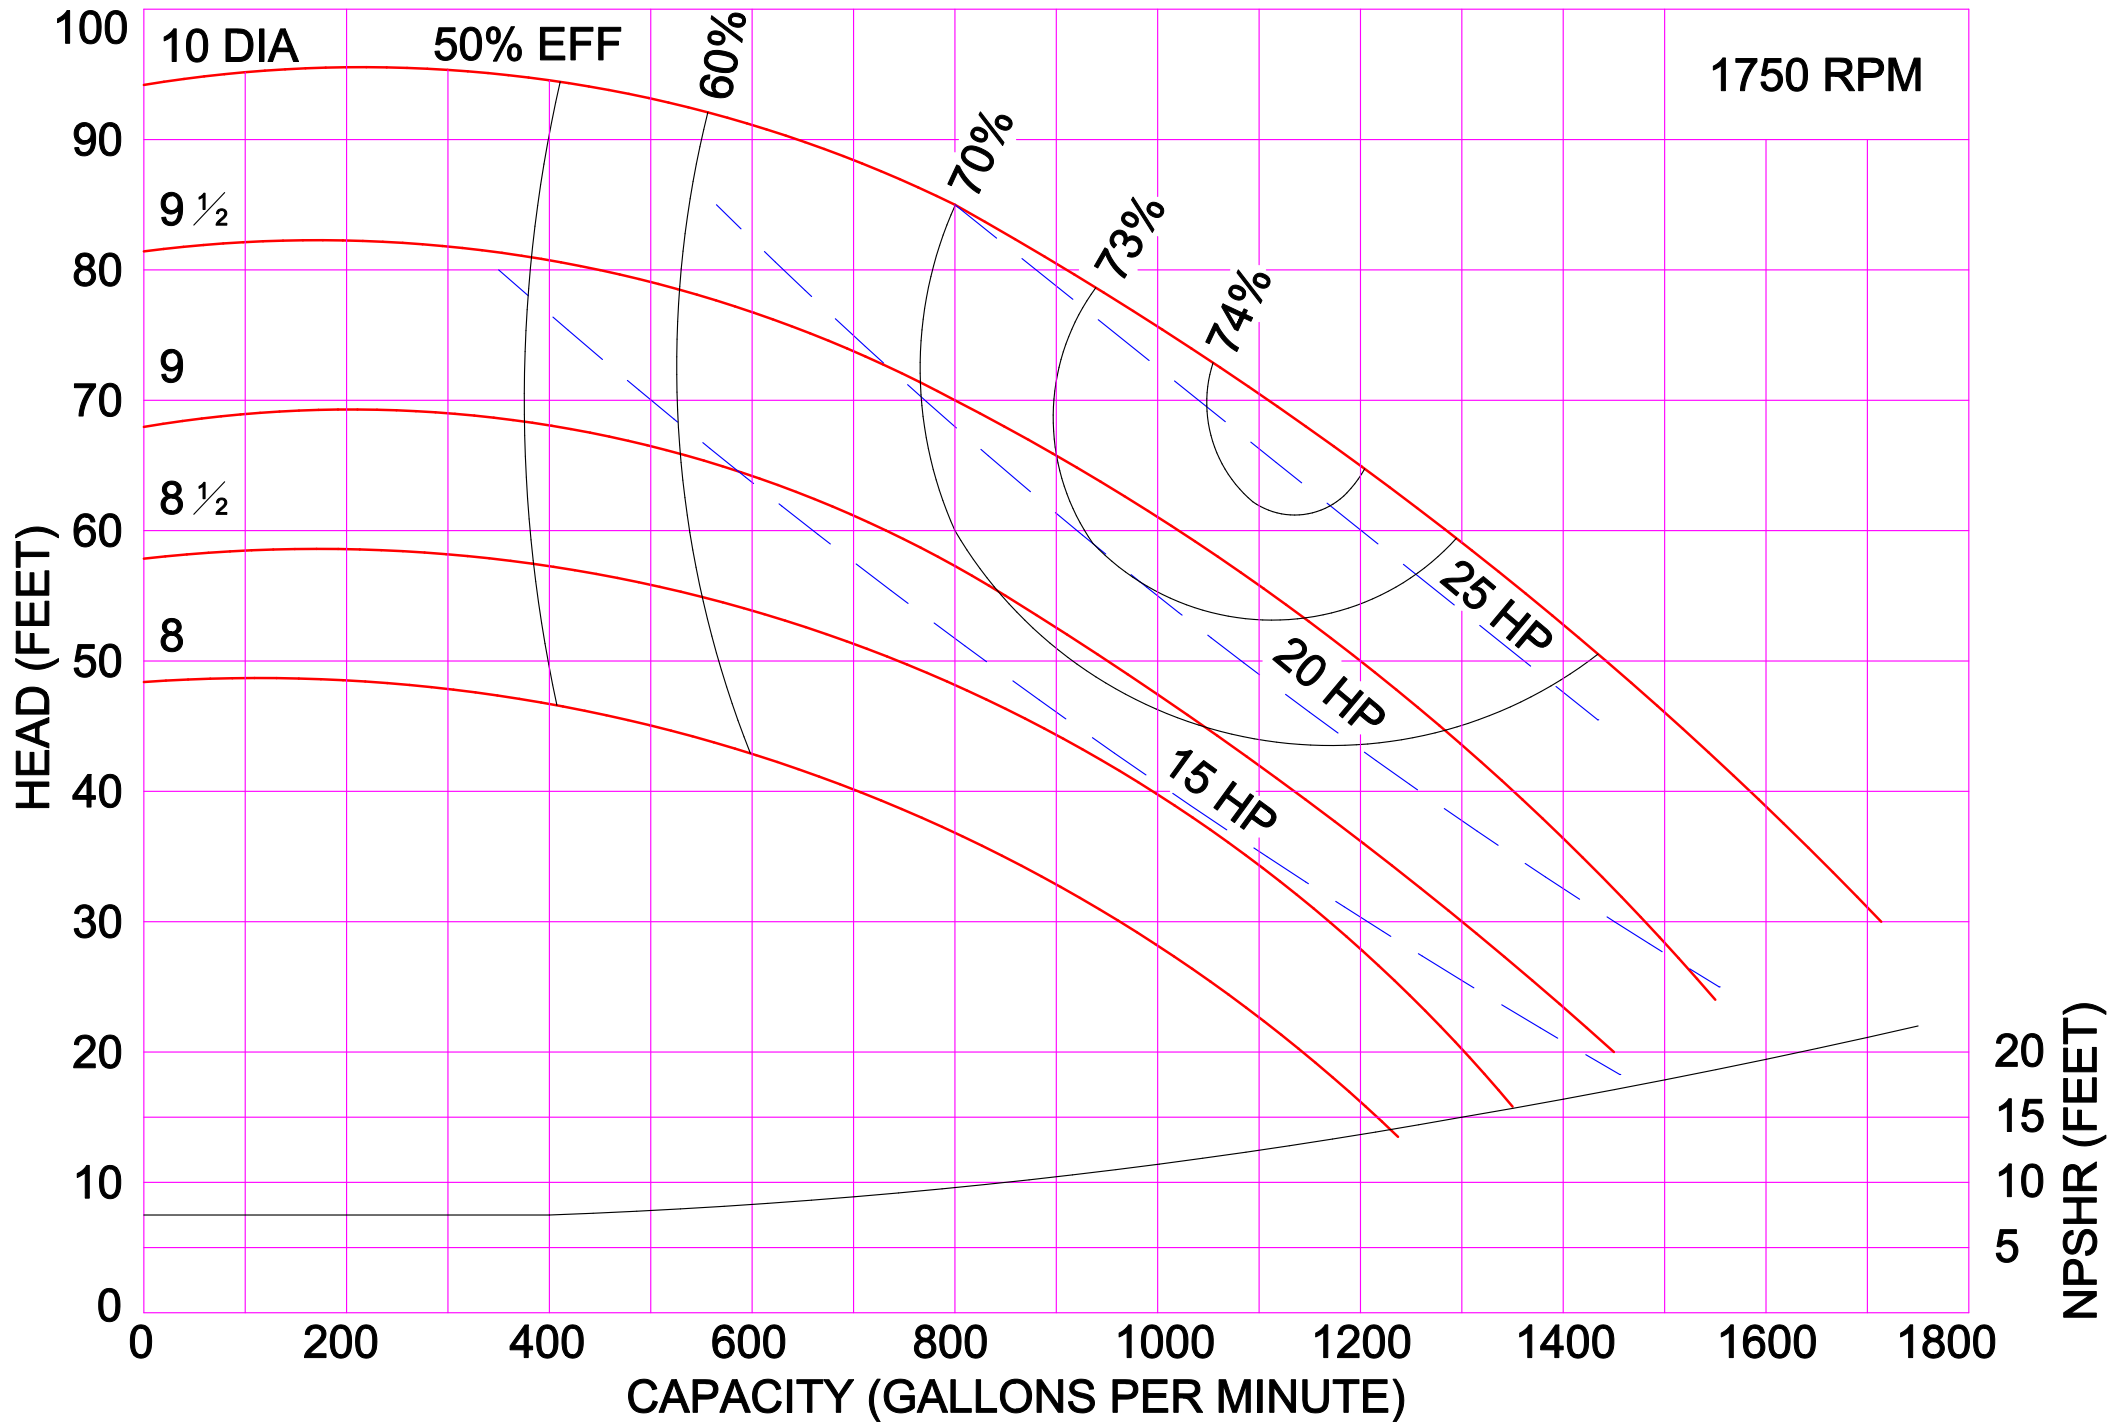

AMPCO PUMPS COMPANY, INC.
Z-SERIES 6 x 6

AMPCO PUMPS COMPANY, INC.
Z-SERIES 8 X 6 M
1750 RPM

AMPCO PUMPS COMPANY, INC.
Z-SERIES 4 x 3L

1150 RPM

AMPCO PUMPS COMPANY, INC.
Z-SERIES 6 x 6

1150 RPM

PERFORMANCE CURVE BASED ON WATER. A TOLERANCE OF +/-5% APPLIES TO ALL FIGURES