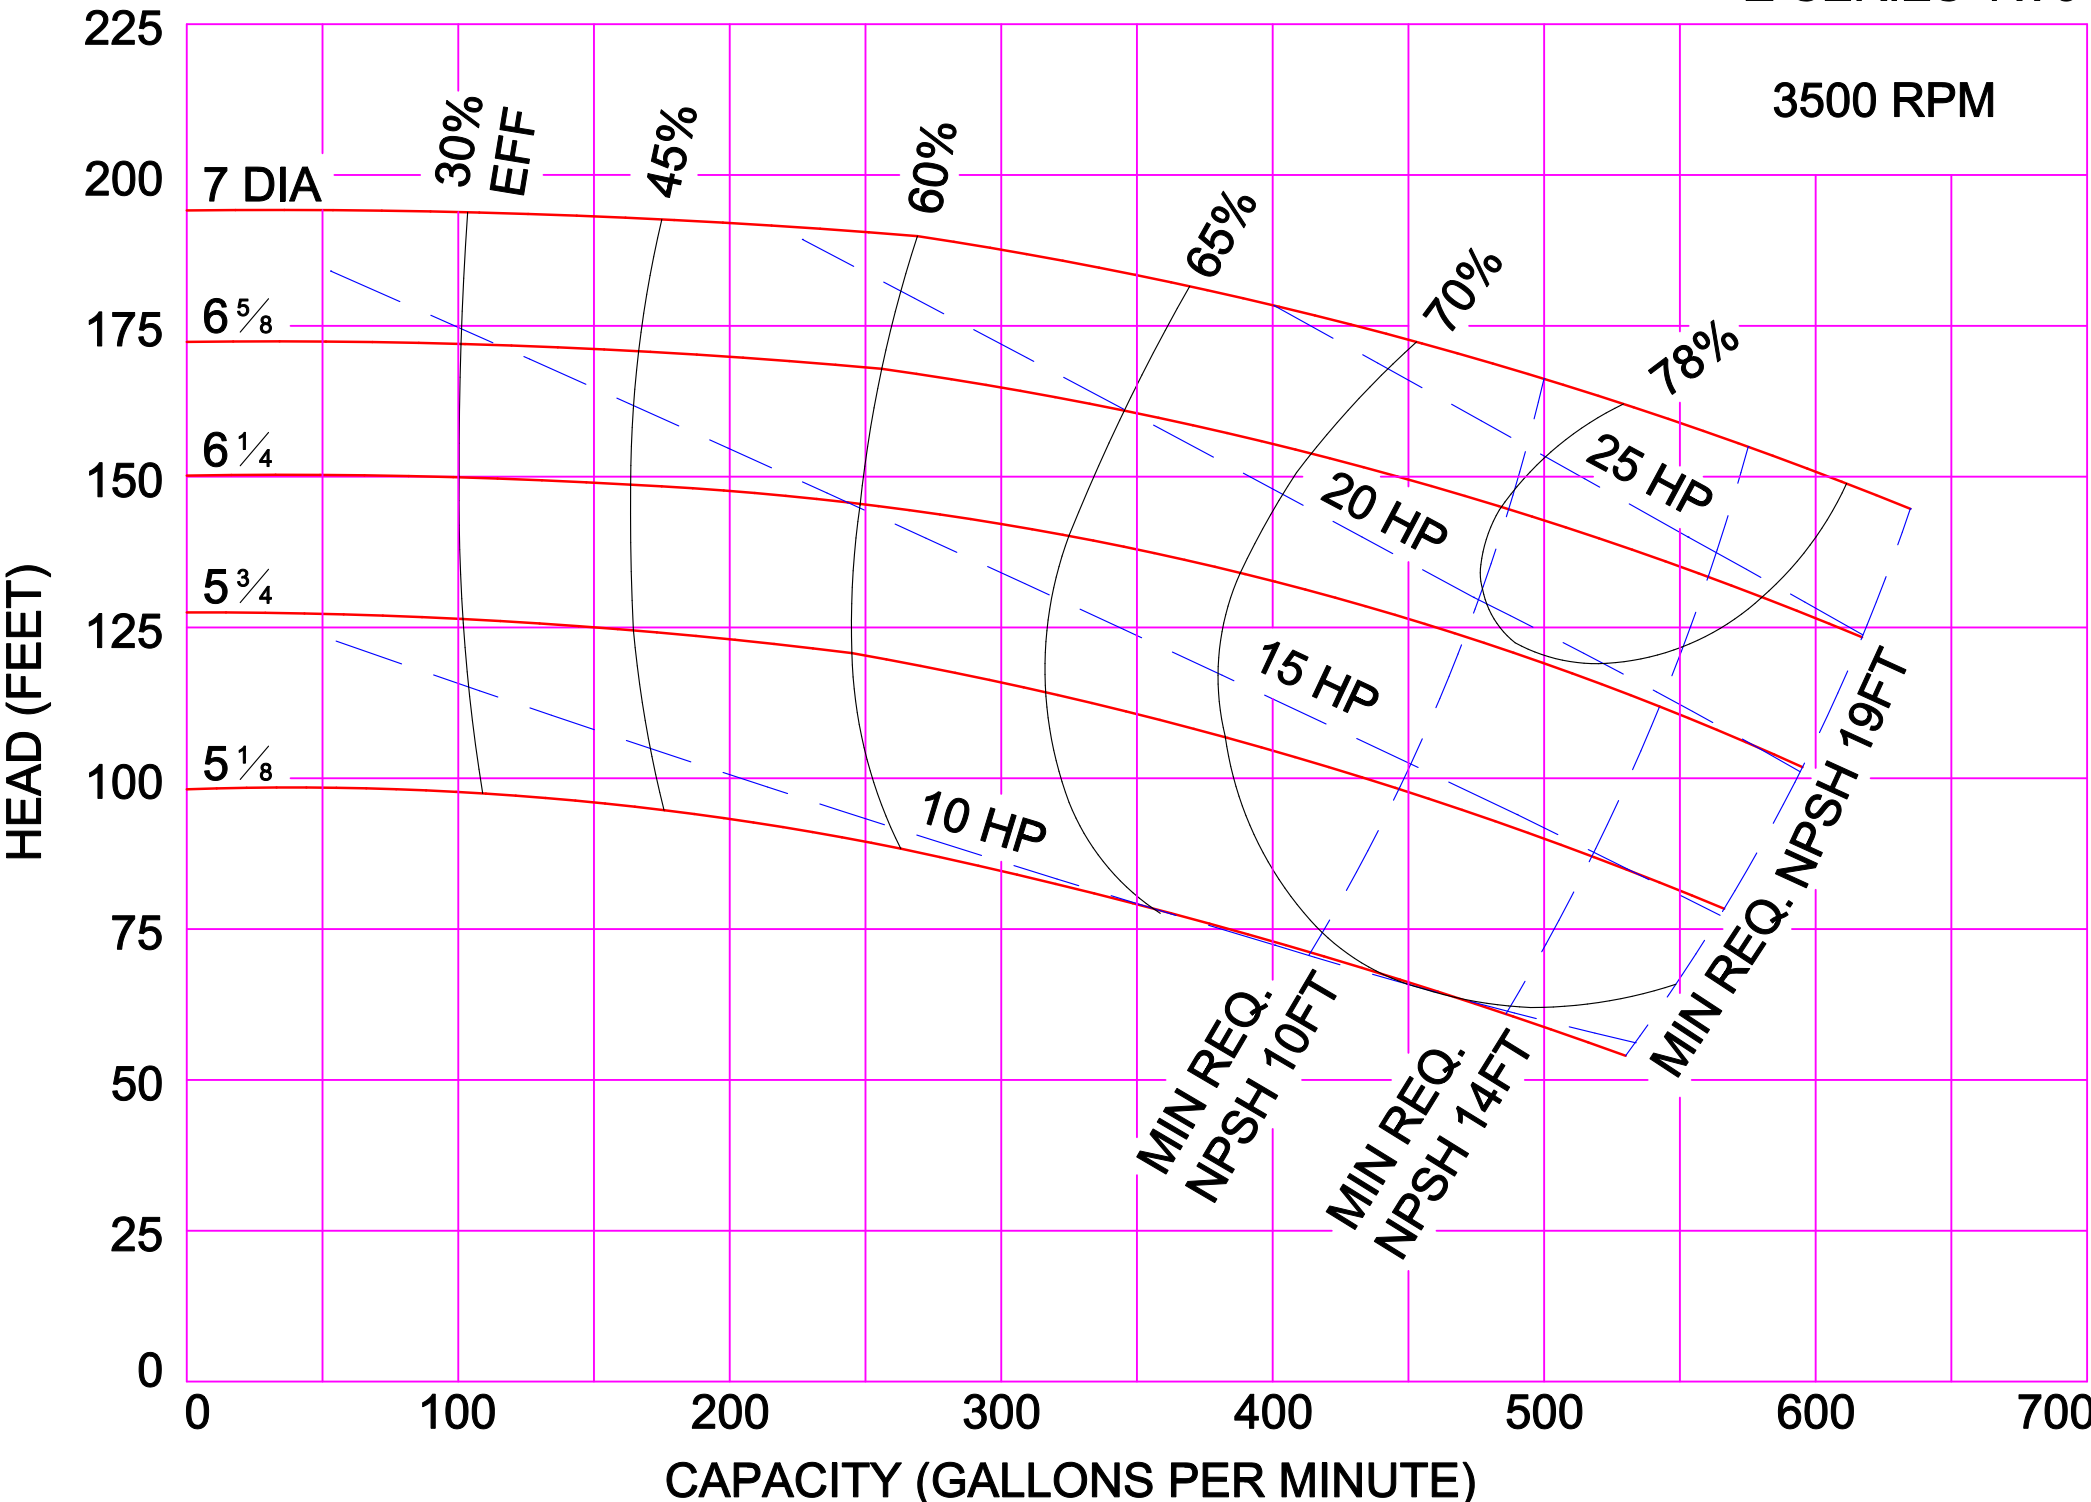

AMPCO PUMPS COMPANY, INC.
Z-SERIES 4 x 3

3500 RPM