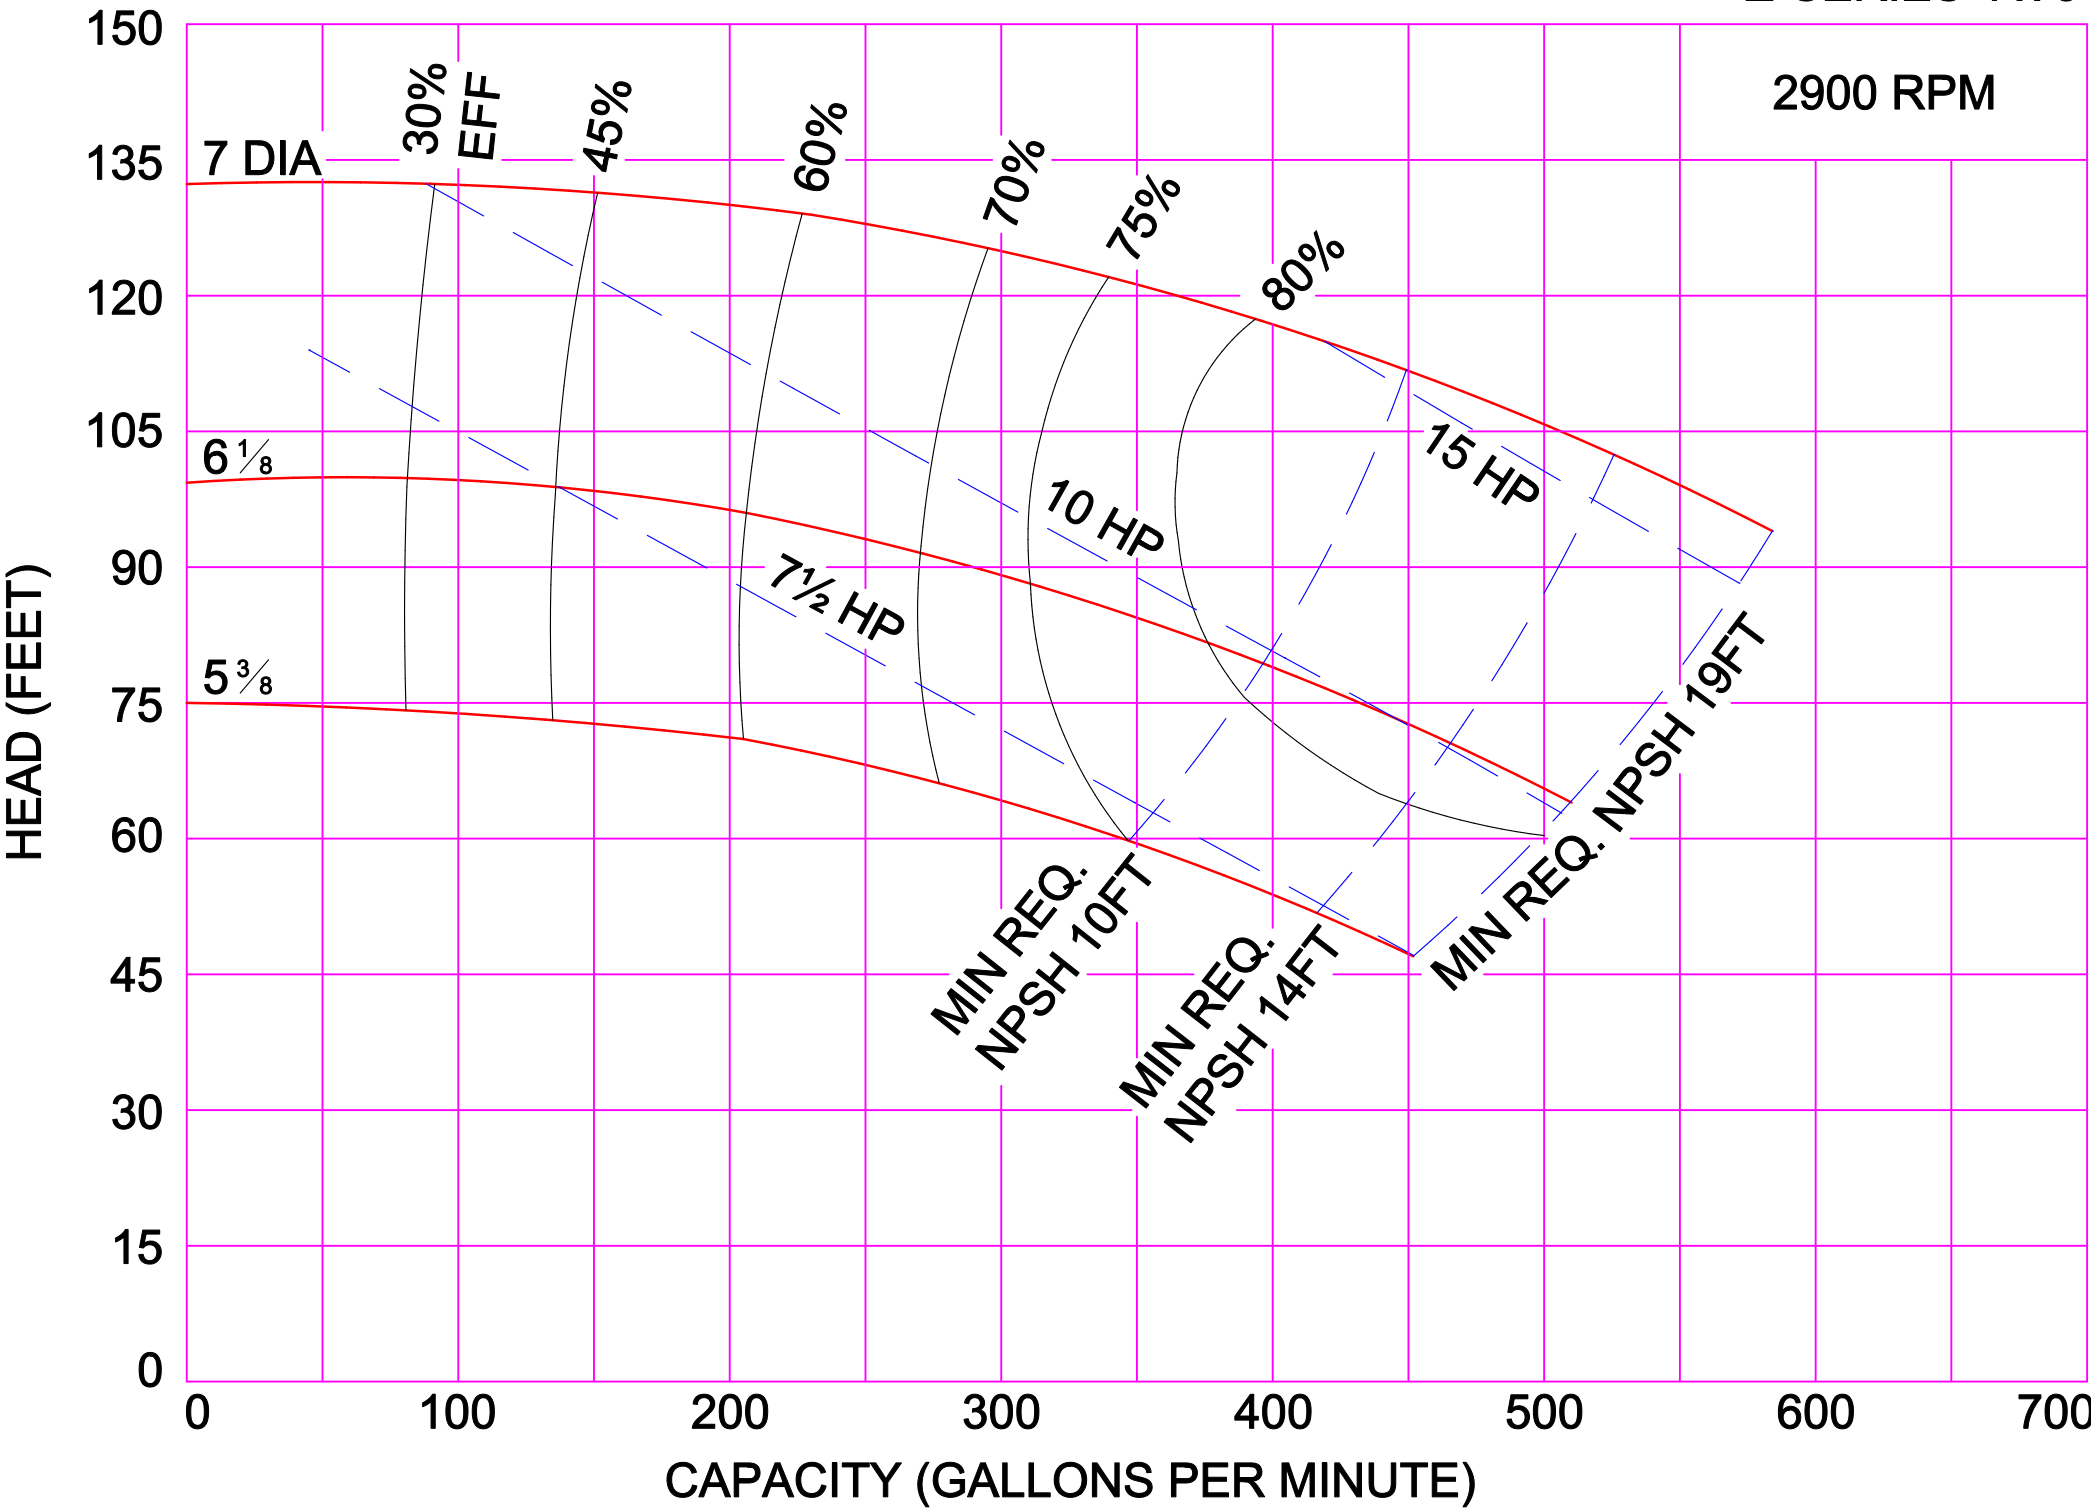

AMPCO PUMPS COMPANY, INC.
Z-SERIES 4 x 3

2900 RPM