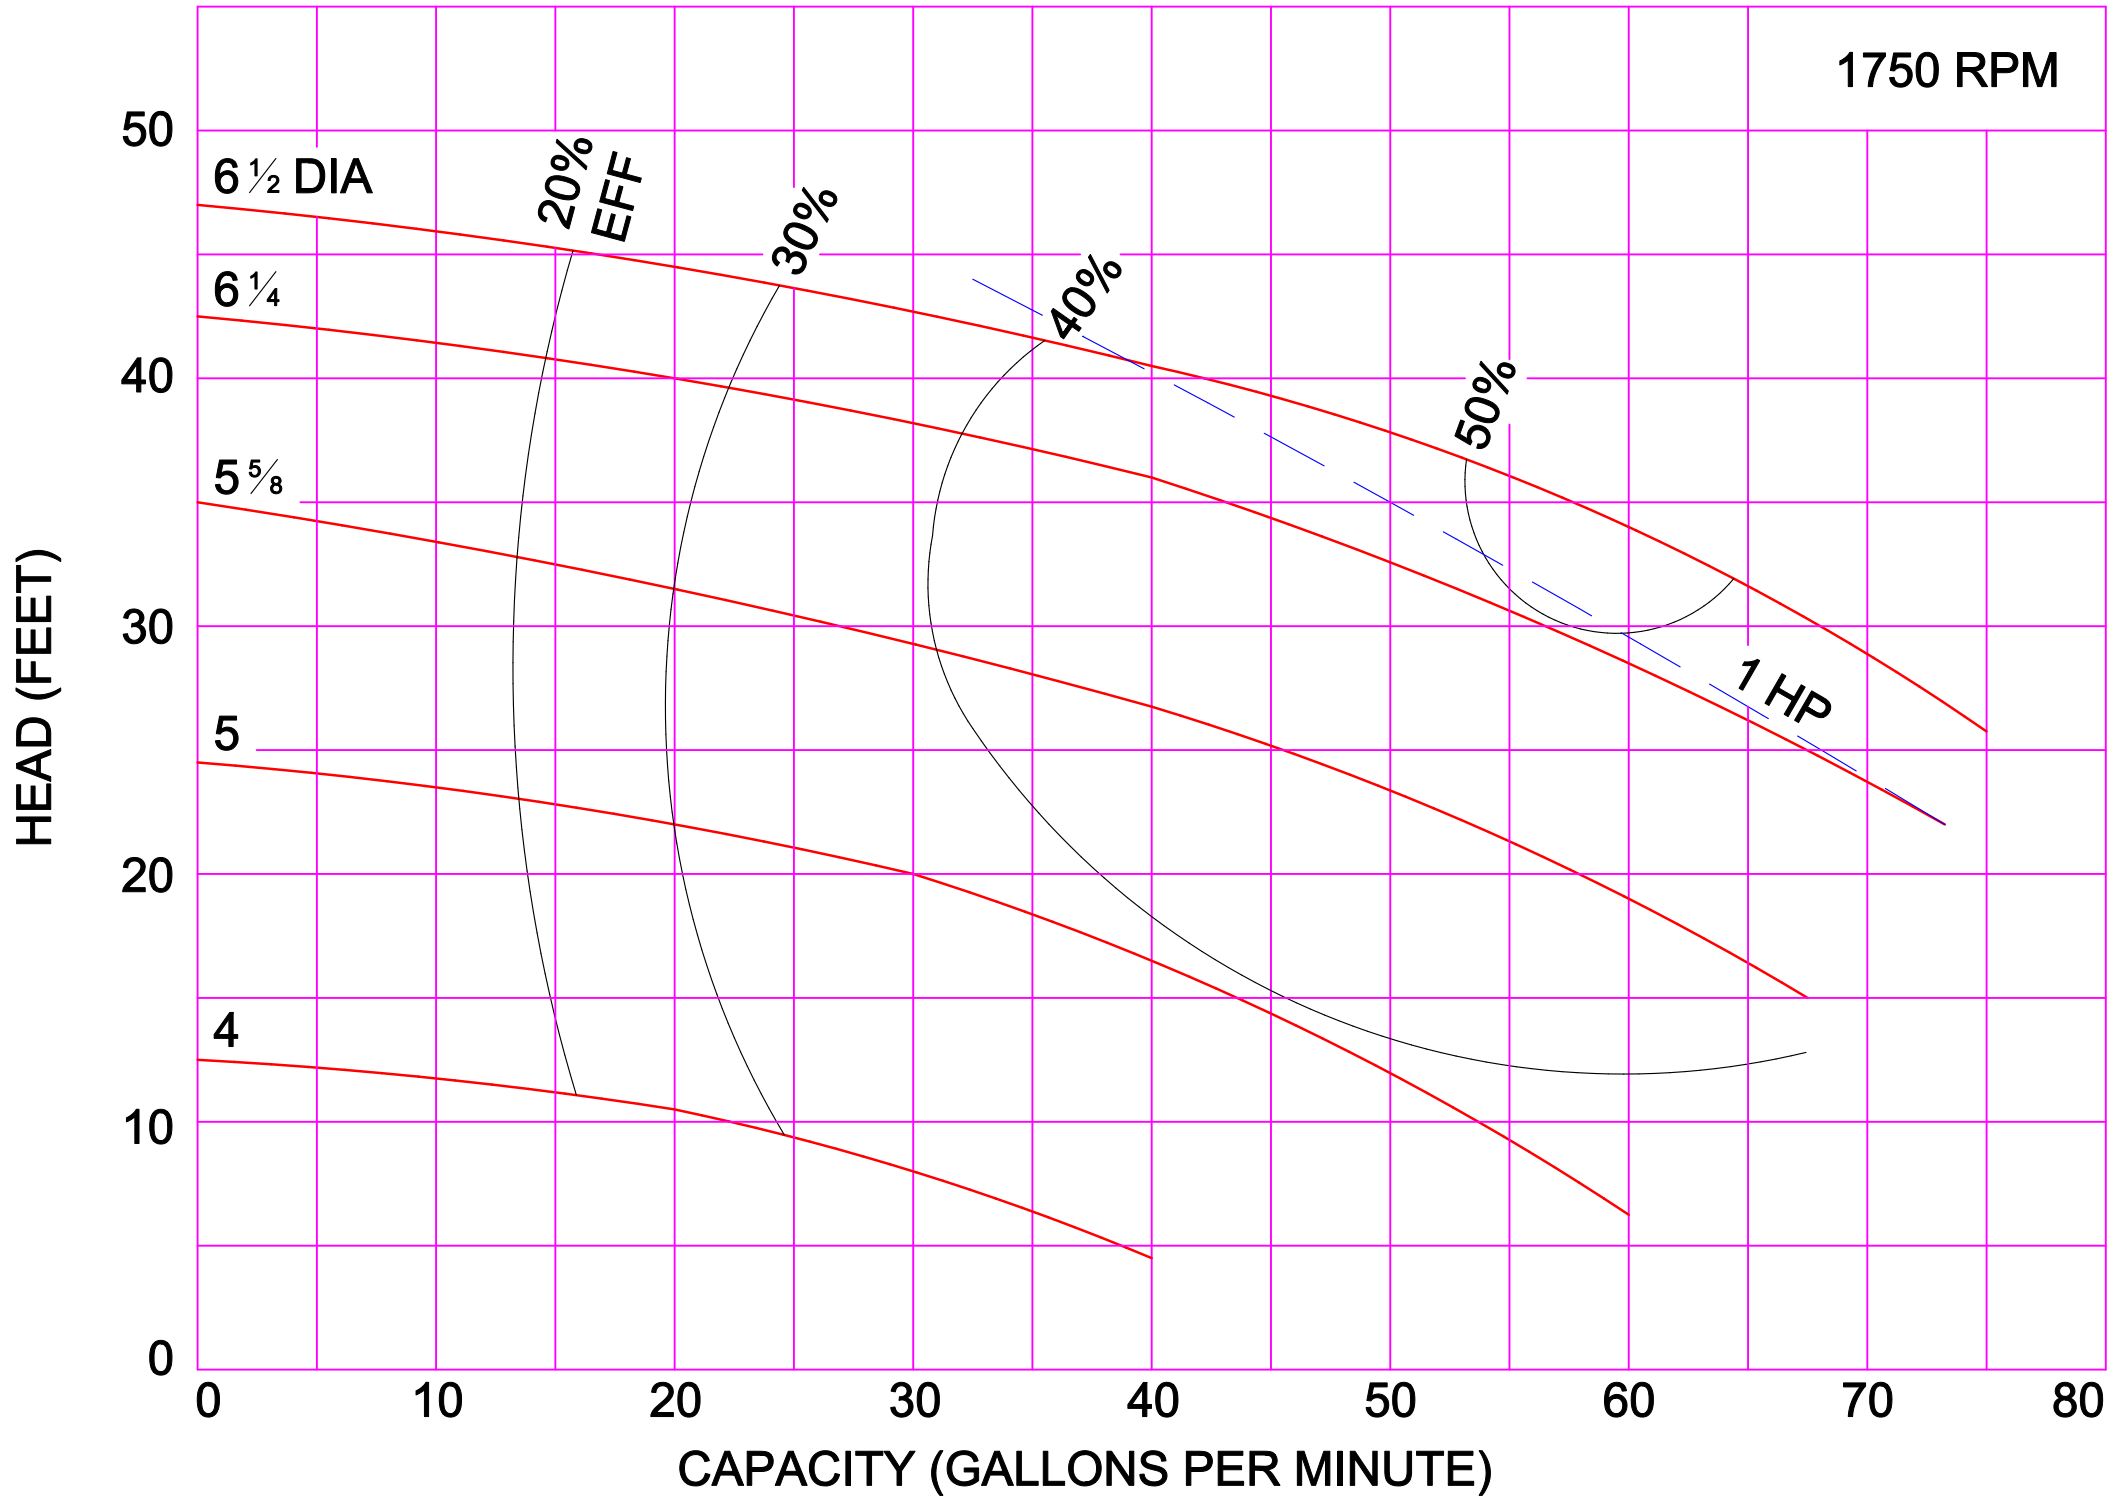

AMPCO PUMPS COMPANY, INC.
Z-SERIES 2 x 1½

1750 RPM