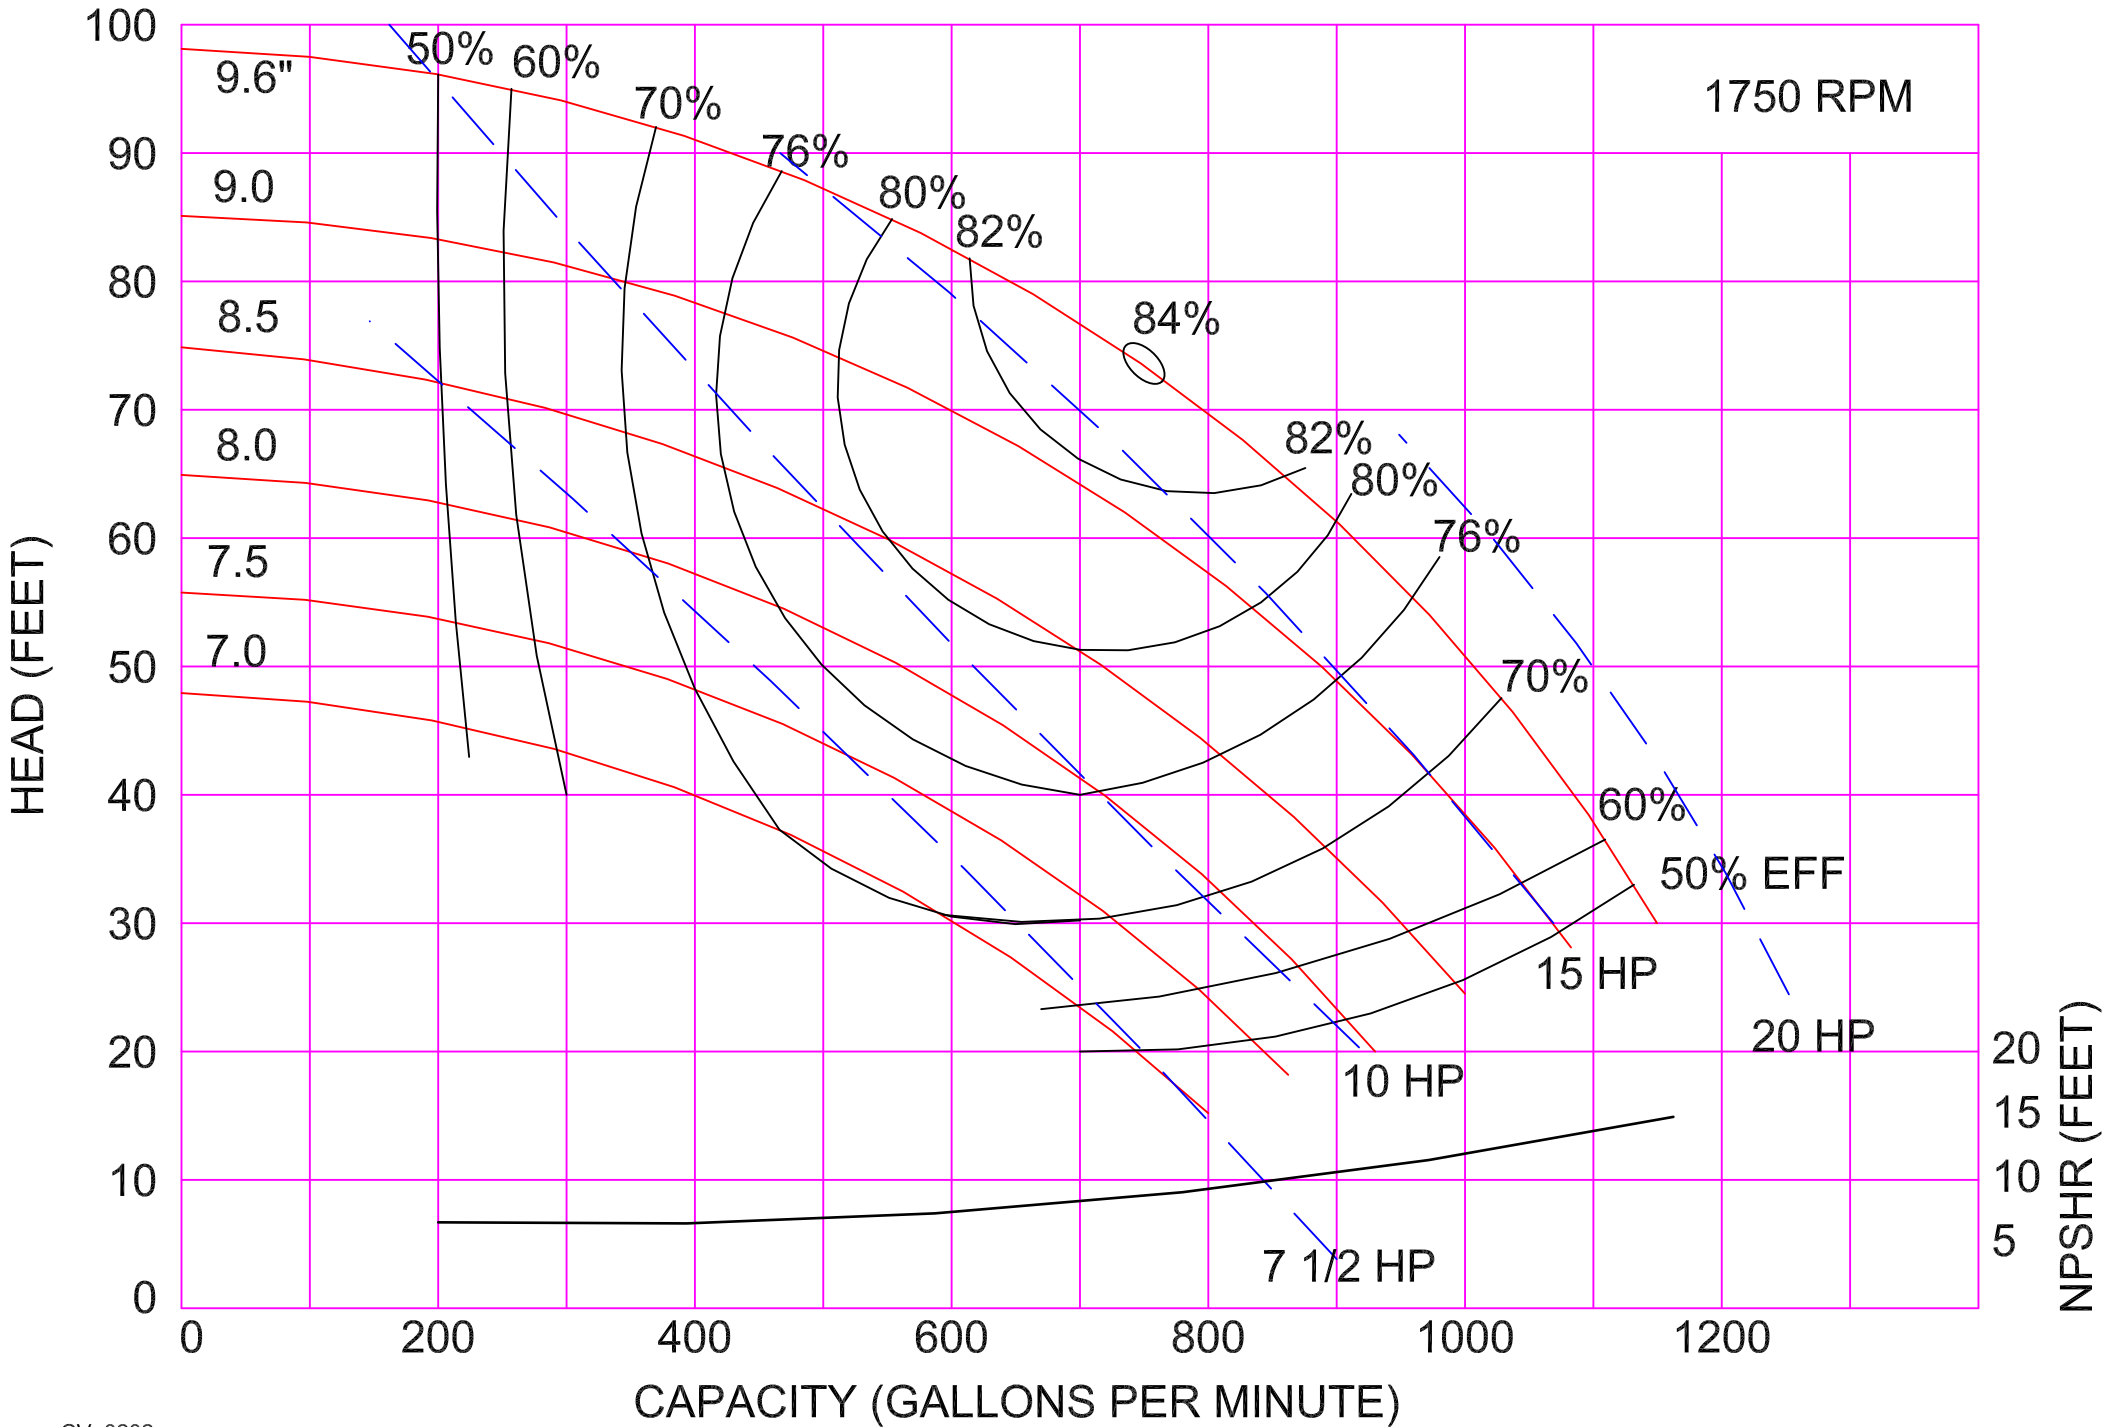

AMPCO PUMPS COMPANY, INC.
Z-SERIES 6 x 6

AMPCO PUMPS COMPANY, INC.
Z-SERIES 8 X 6 M
1750 RPM

AMPCO PUMPS COMPANY, INC.
Z-SERIES 4 x 3L

1150 RPM

AMPCO PUMPS COMPANY, INC.
Z-SERIES 6 x 6

1150 RPM

PERFORMANCE CURVE BASED ON WATER. A TOLERANCE OF +/-5% APPLIES TO ALL FIGURES