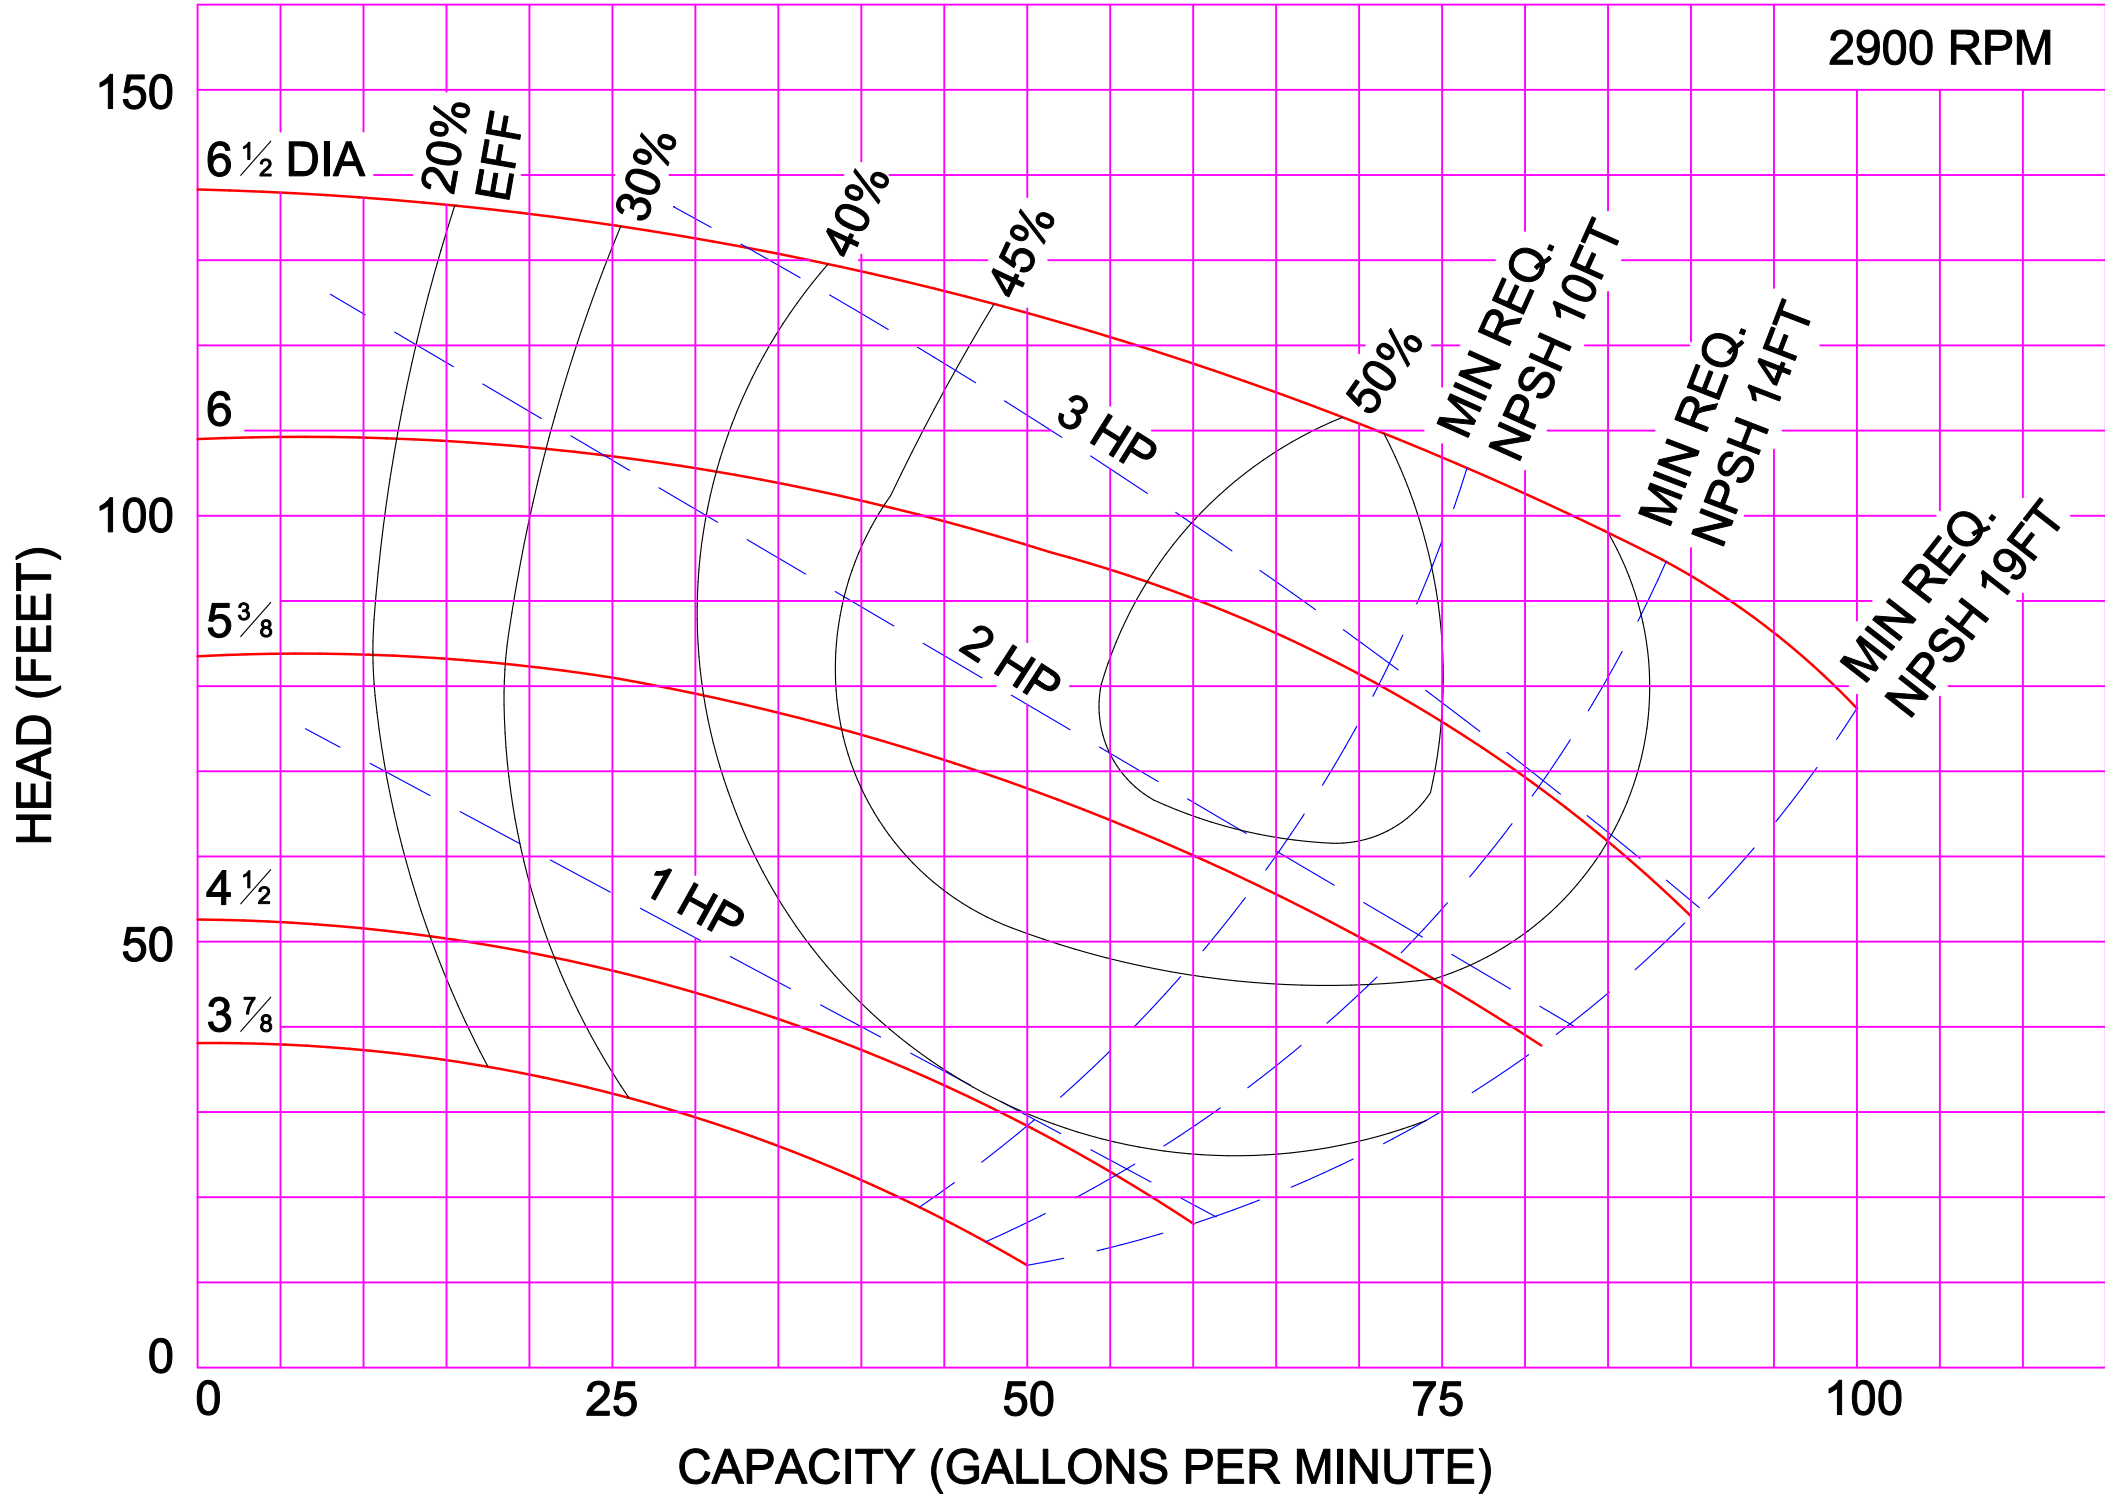

AMPCO PUMPS COMPANY, INC.
Z-SERIES 1½ x 1¼ STAINLESS STEEL

2900 RPM