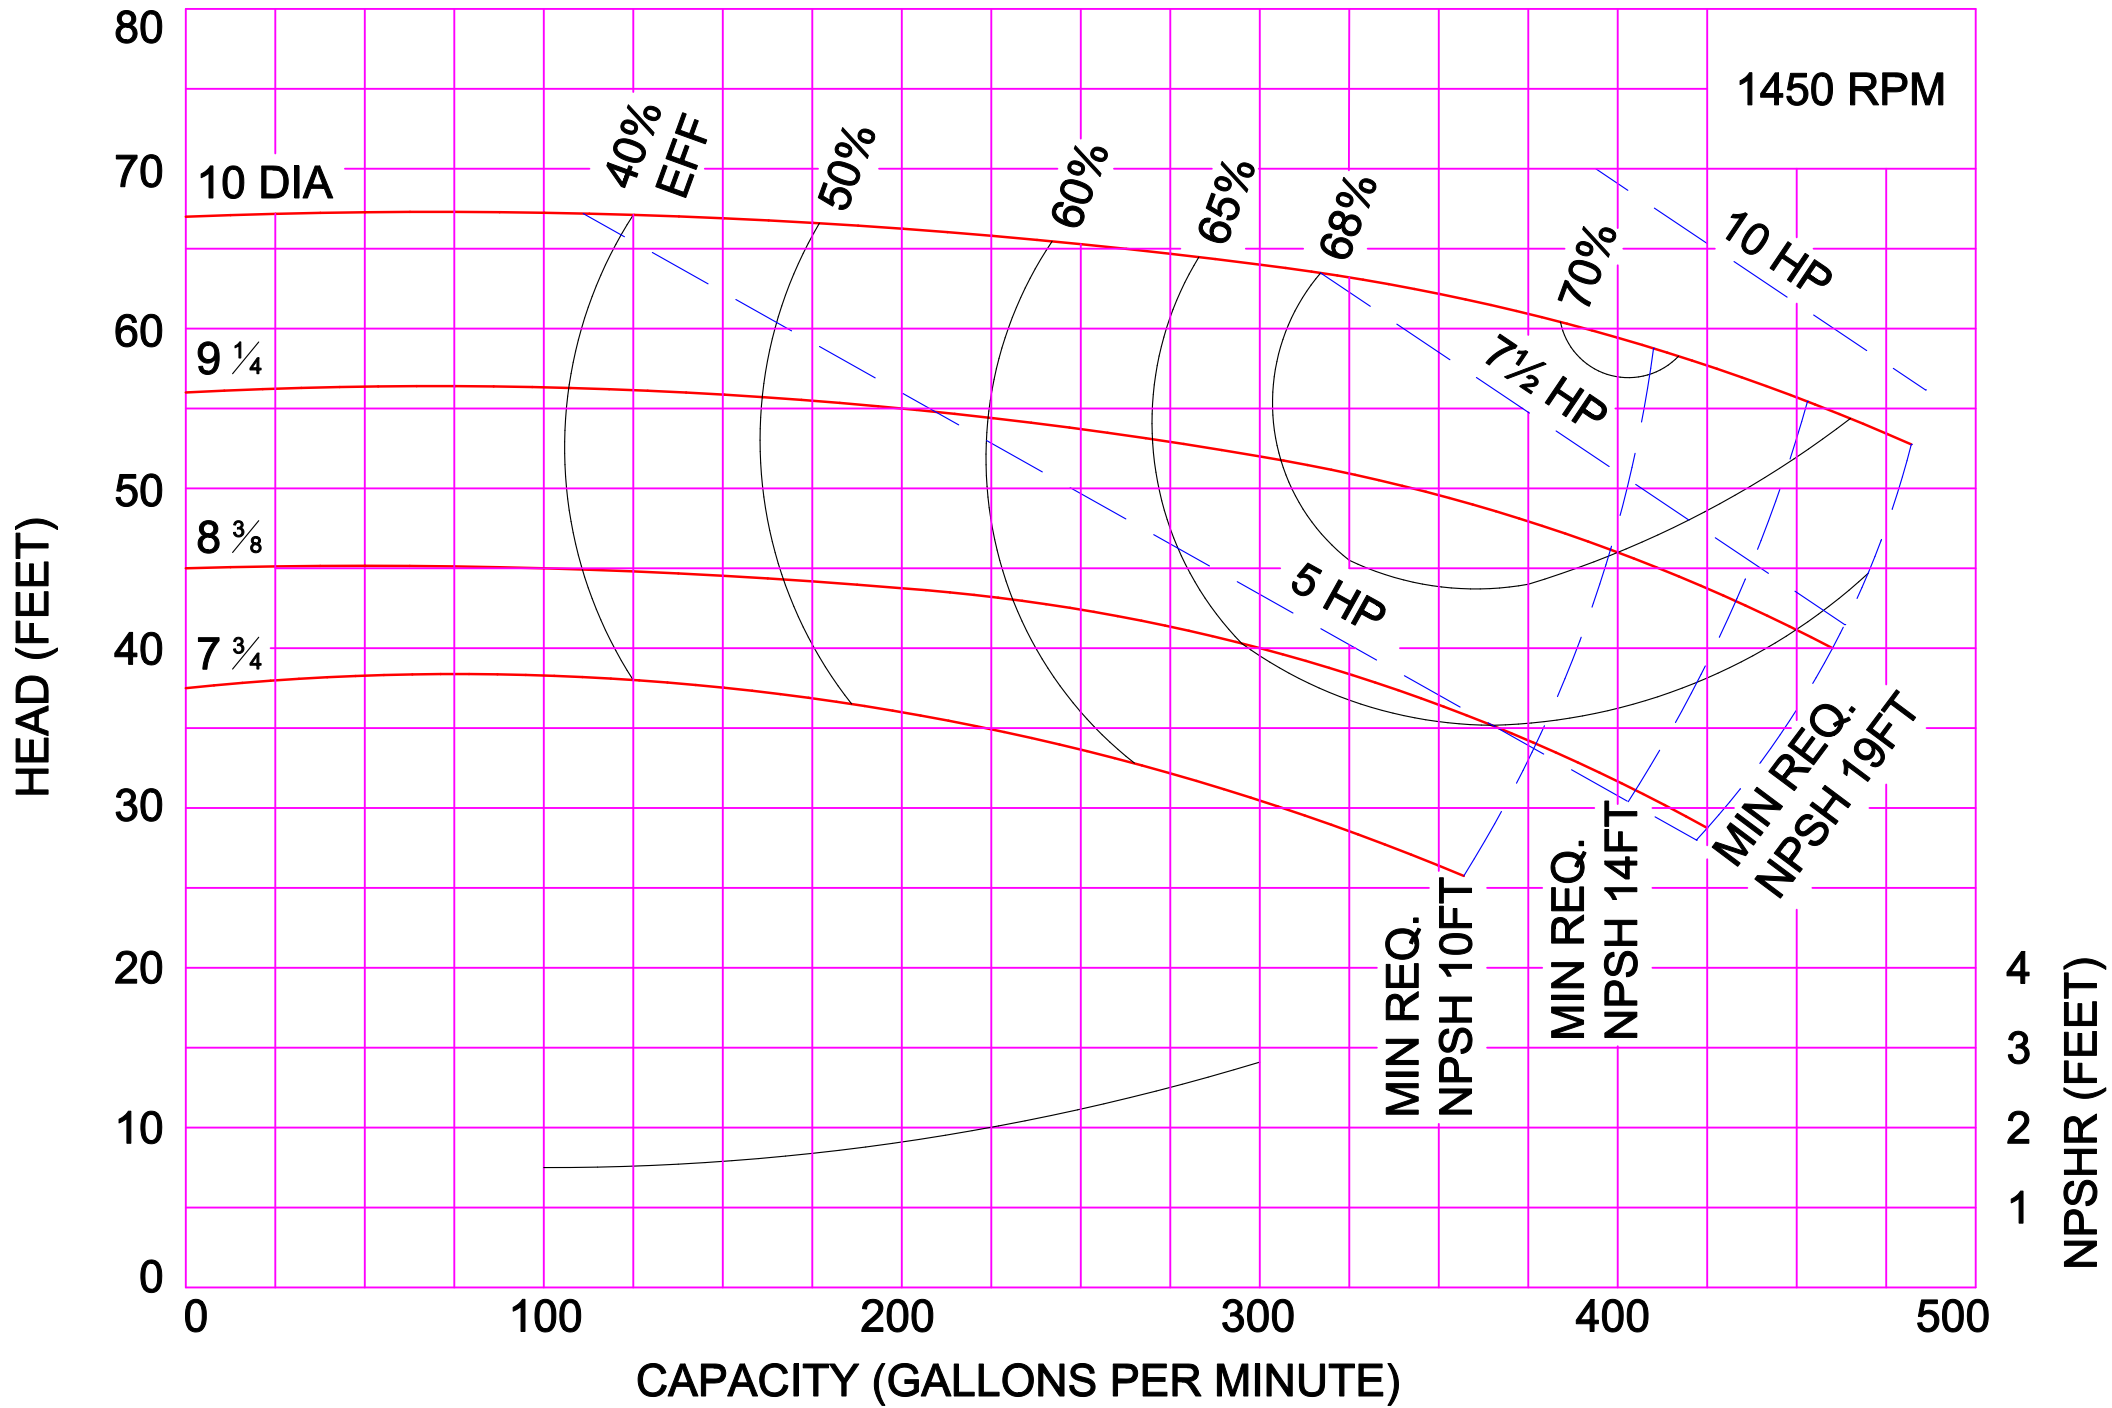

AMPCO PUMPS COMPANY, INC.
Z-SERIES 6 x 6

AMPCO PUMPS COMPANY, INC.
Z-SERIES 8 X 6 M
1750 RPM

AMPCO PUMPS COMPANY, INC.
Z-SERIES 4 x 3L

1150 RPM

AMPCO PUMPS COMPANY, INC.
Z-SERIES 6 x 6

1150 RPM

PERFORMANCE CURVE BASED ON WATER. A TOLERANCE OF +/-5% APPLIES TO ALL FIGURES

2900 RPM

AMPCO PUMPS COMPANY, INC.
Z-SERIES 4x3C
2900 RPM

AMPCO PUMPS COMPANY, INC.
Z-SERIES 4 x 3L

AMPCO PUMPS COMPANY, INC.
Z-SERIES 6 x 6

1450 RPM

AMPCO PUMPS COMPANY, INC.
Z-SERIES 8 X 6 M
1450 RPM