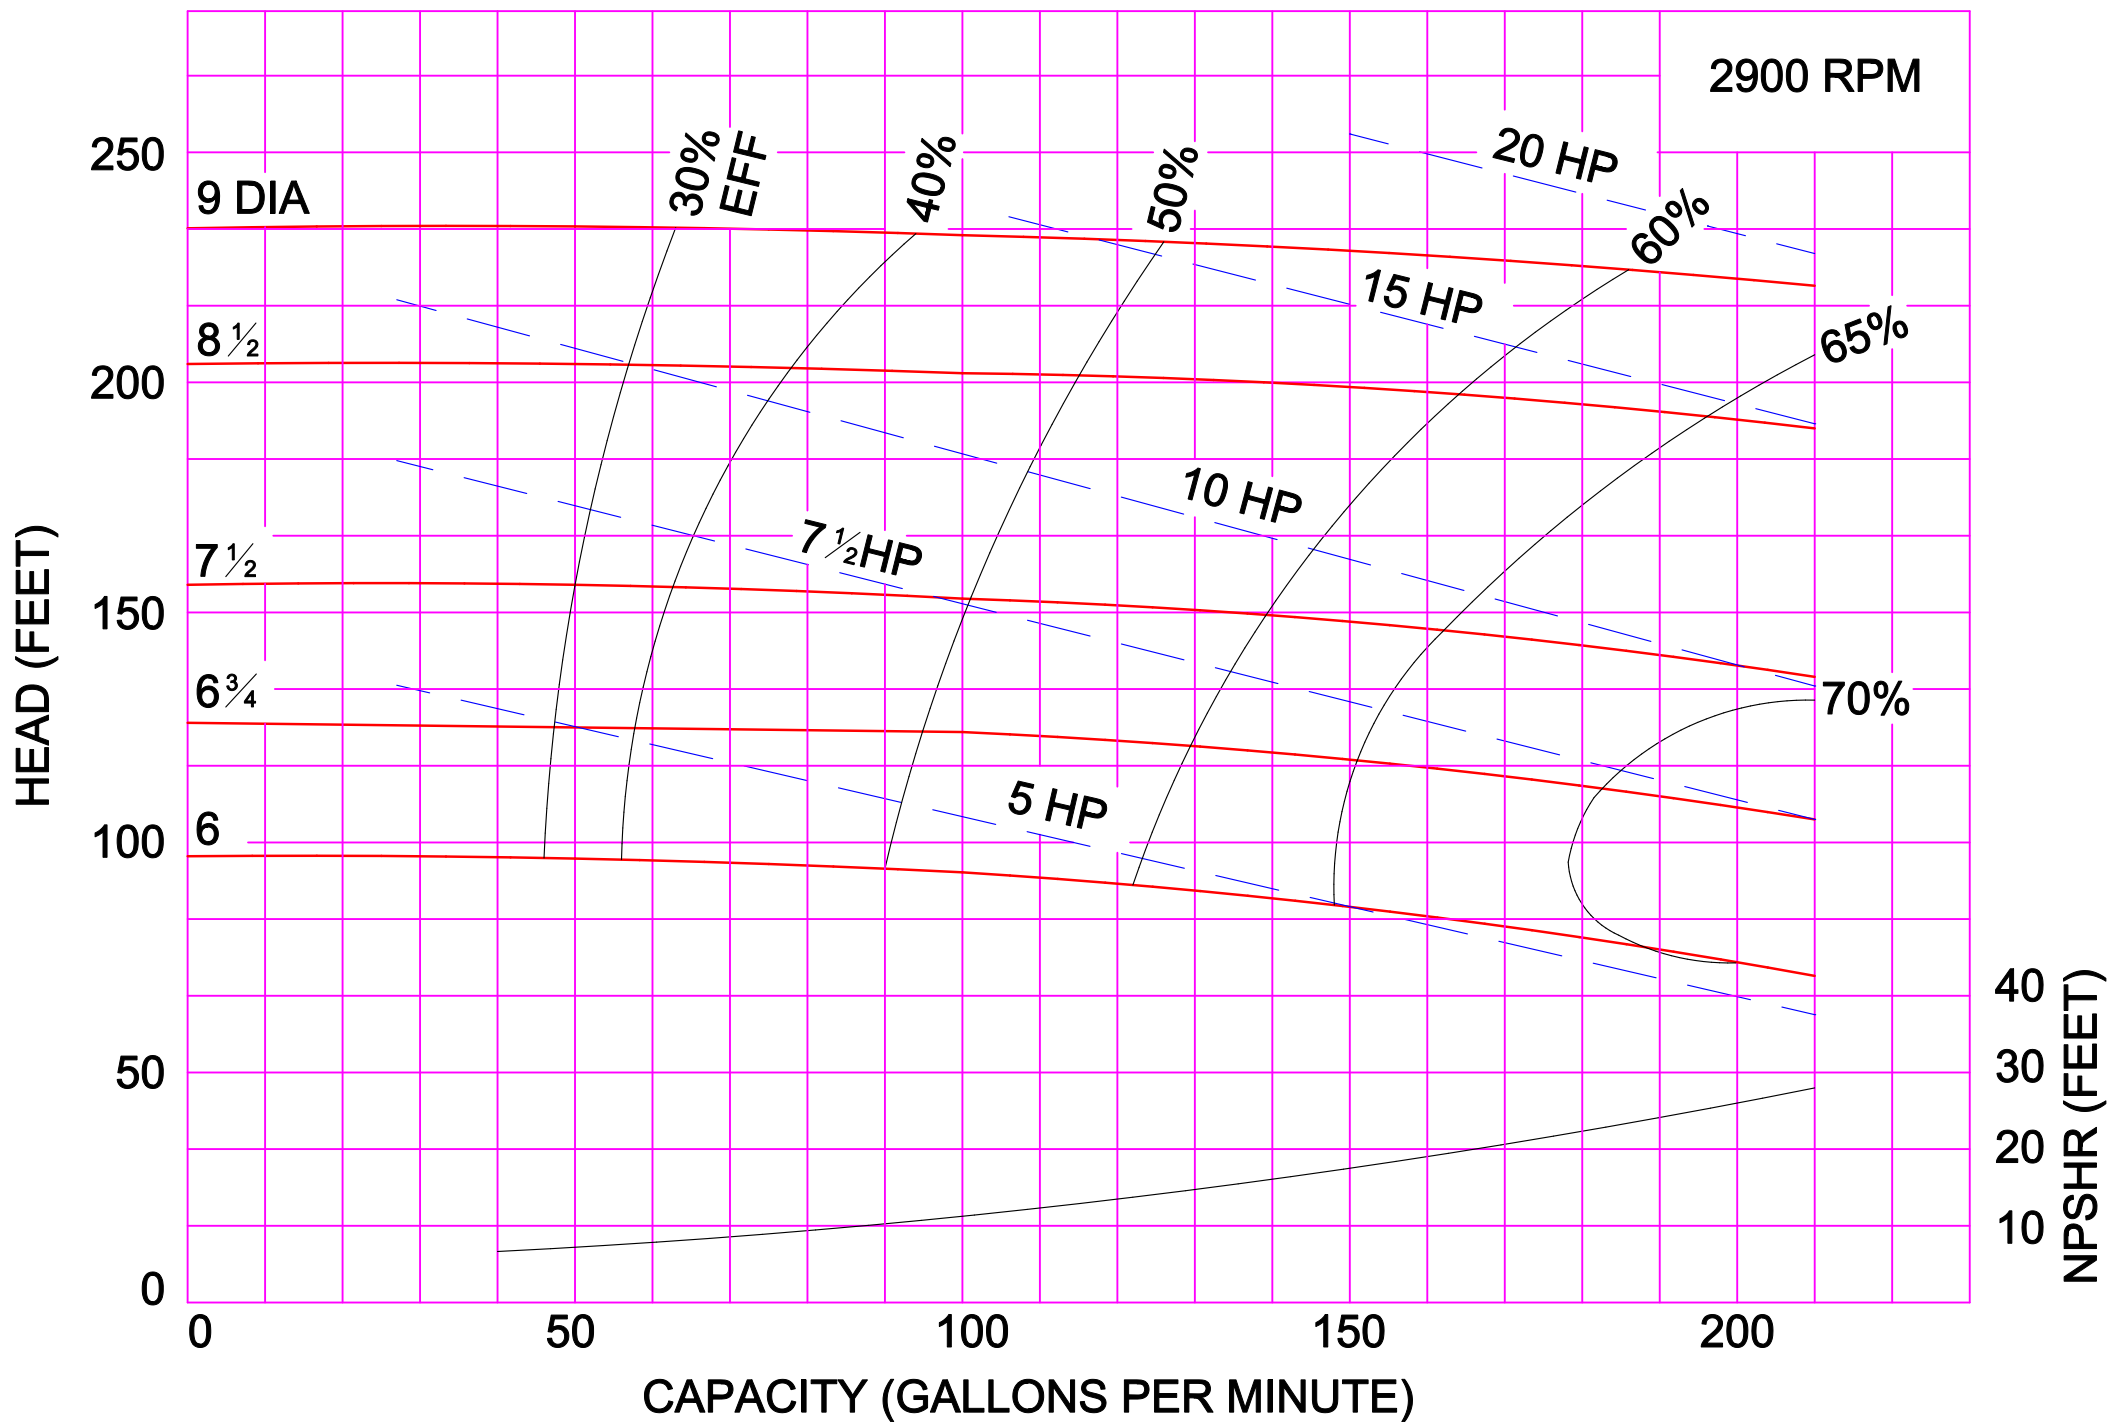

AMPCO PUMPS COMPANY, INC.
Z-SERIES 2 x 2