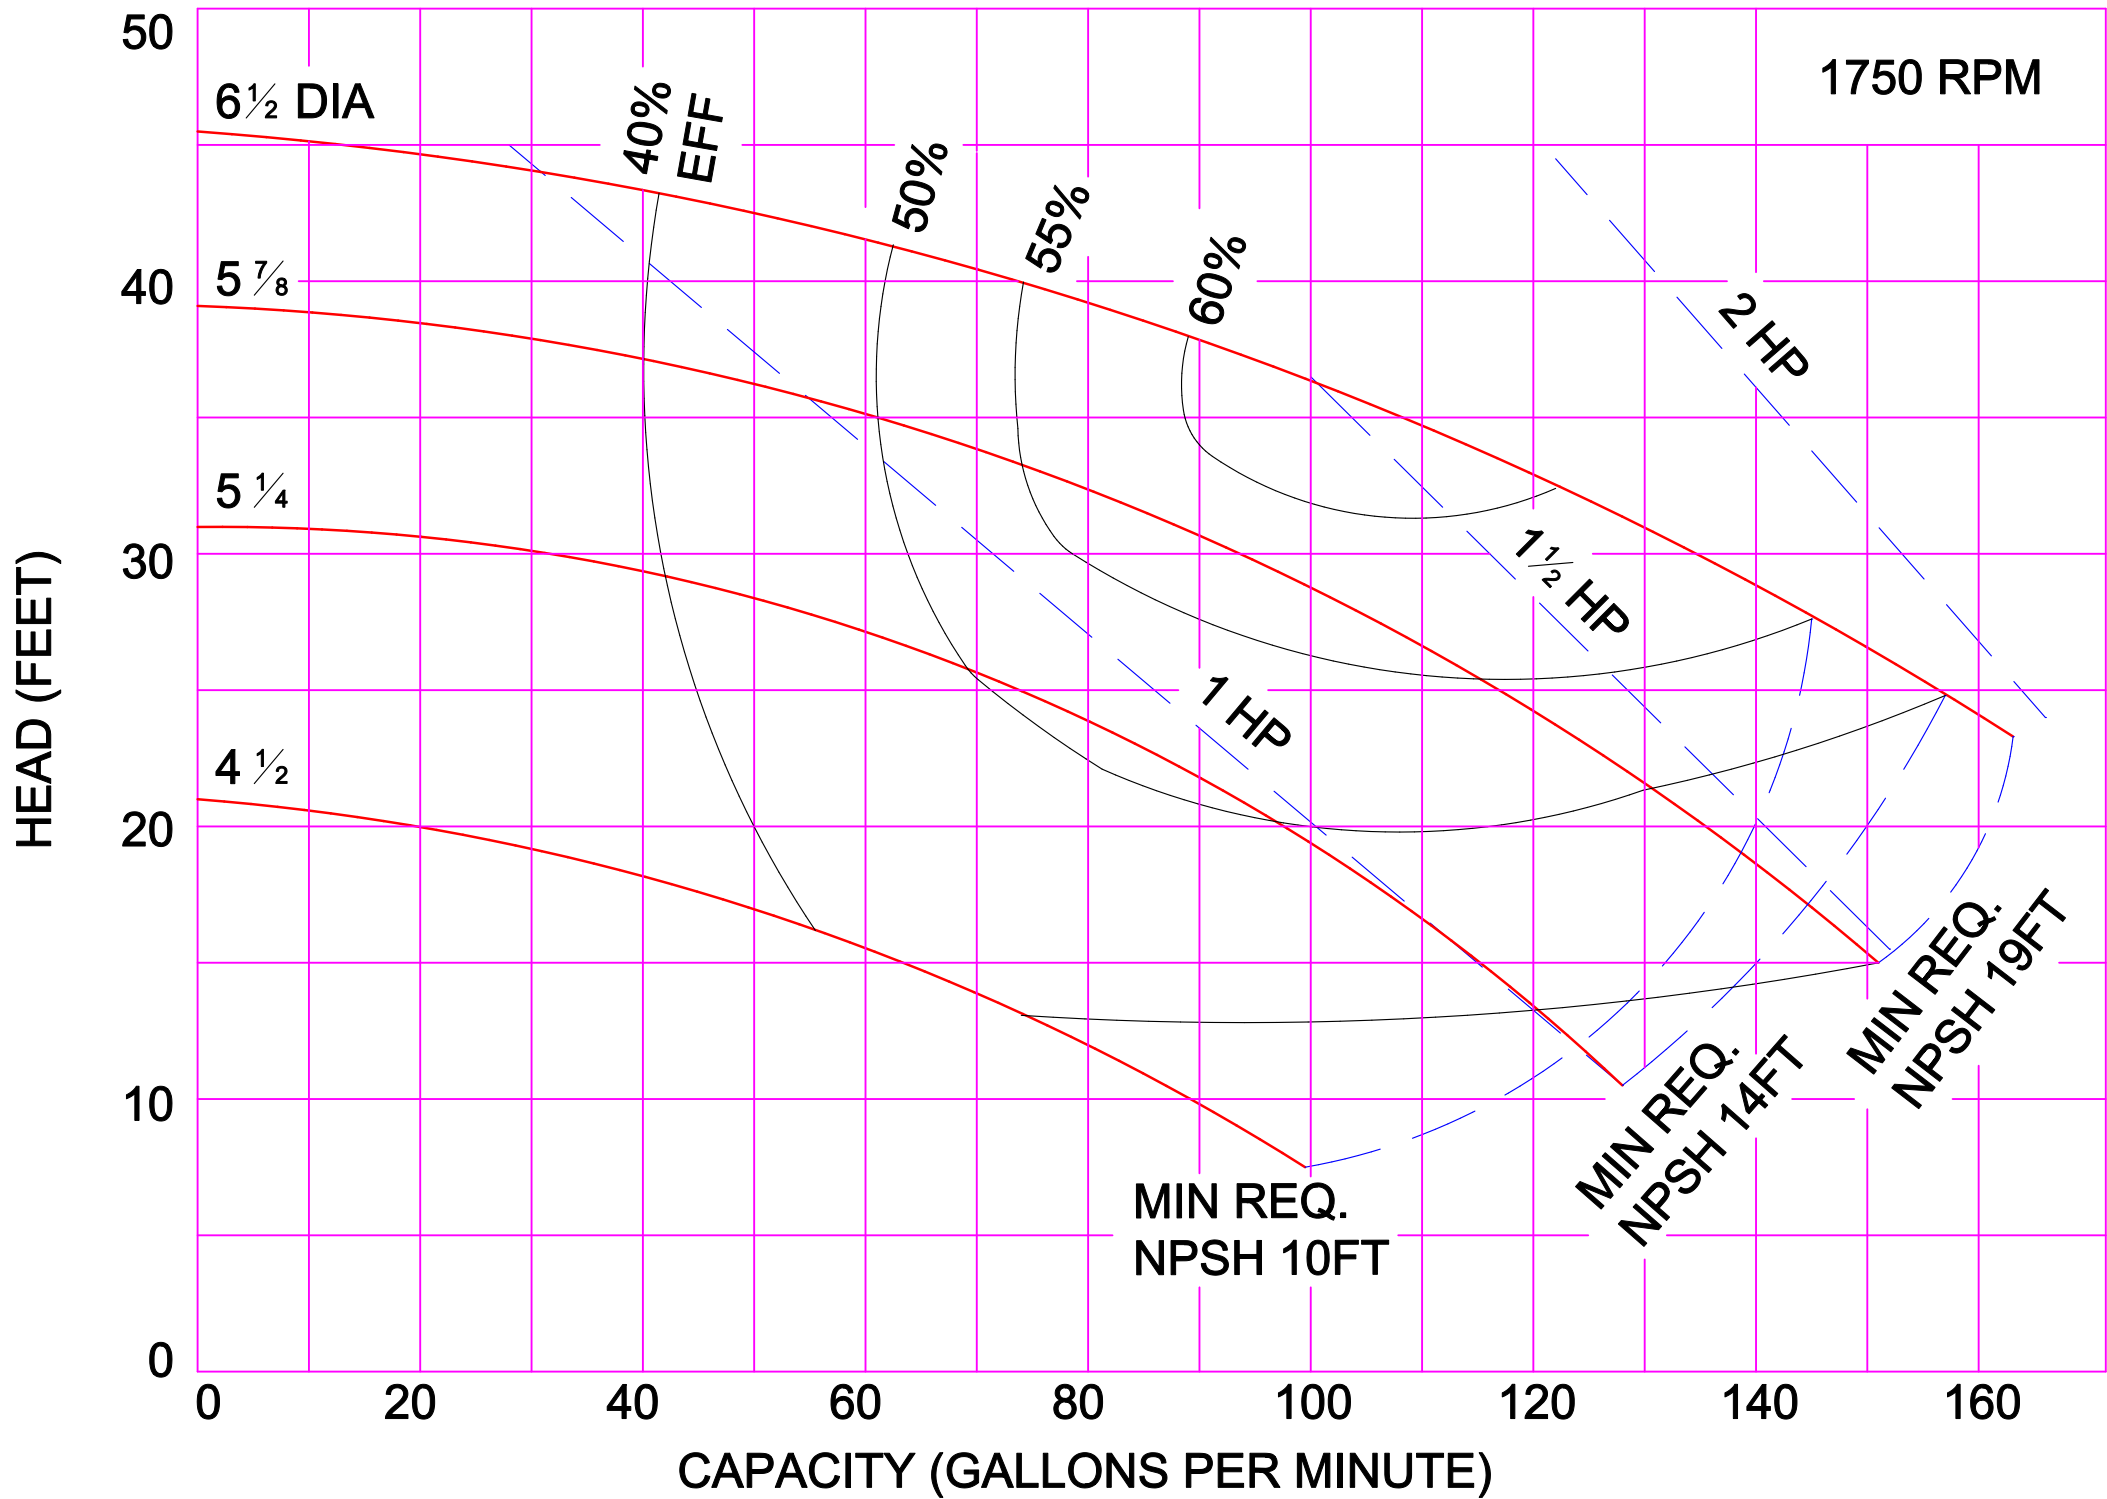

AMPCO PUMPS COMPANY, INC.
Z-SERIES 2½ x 2