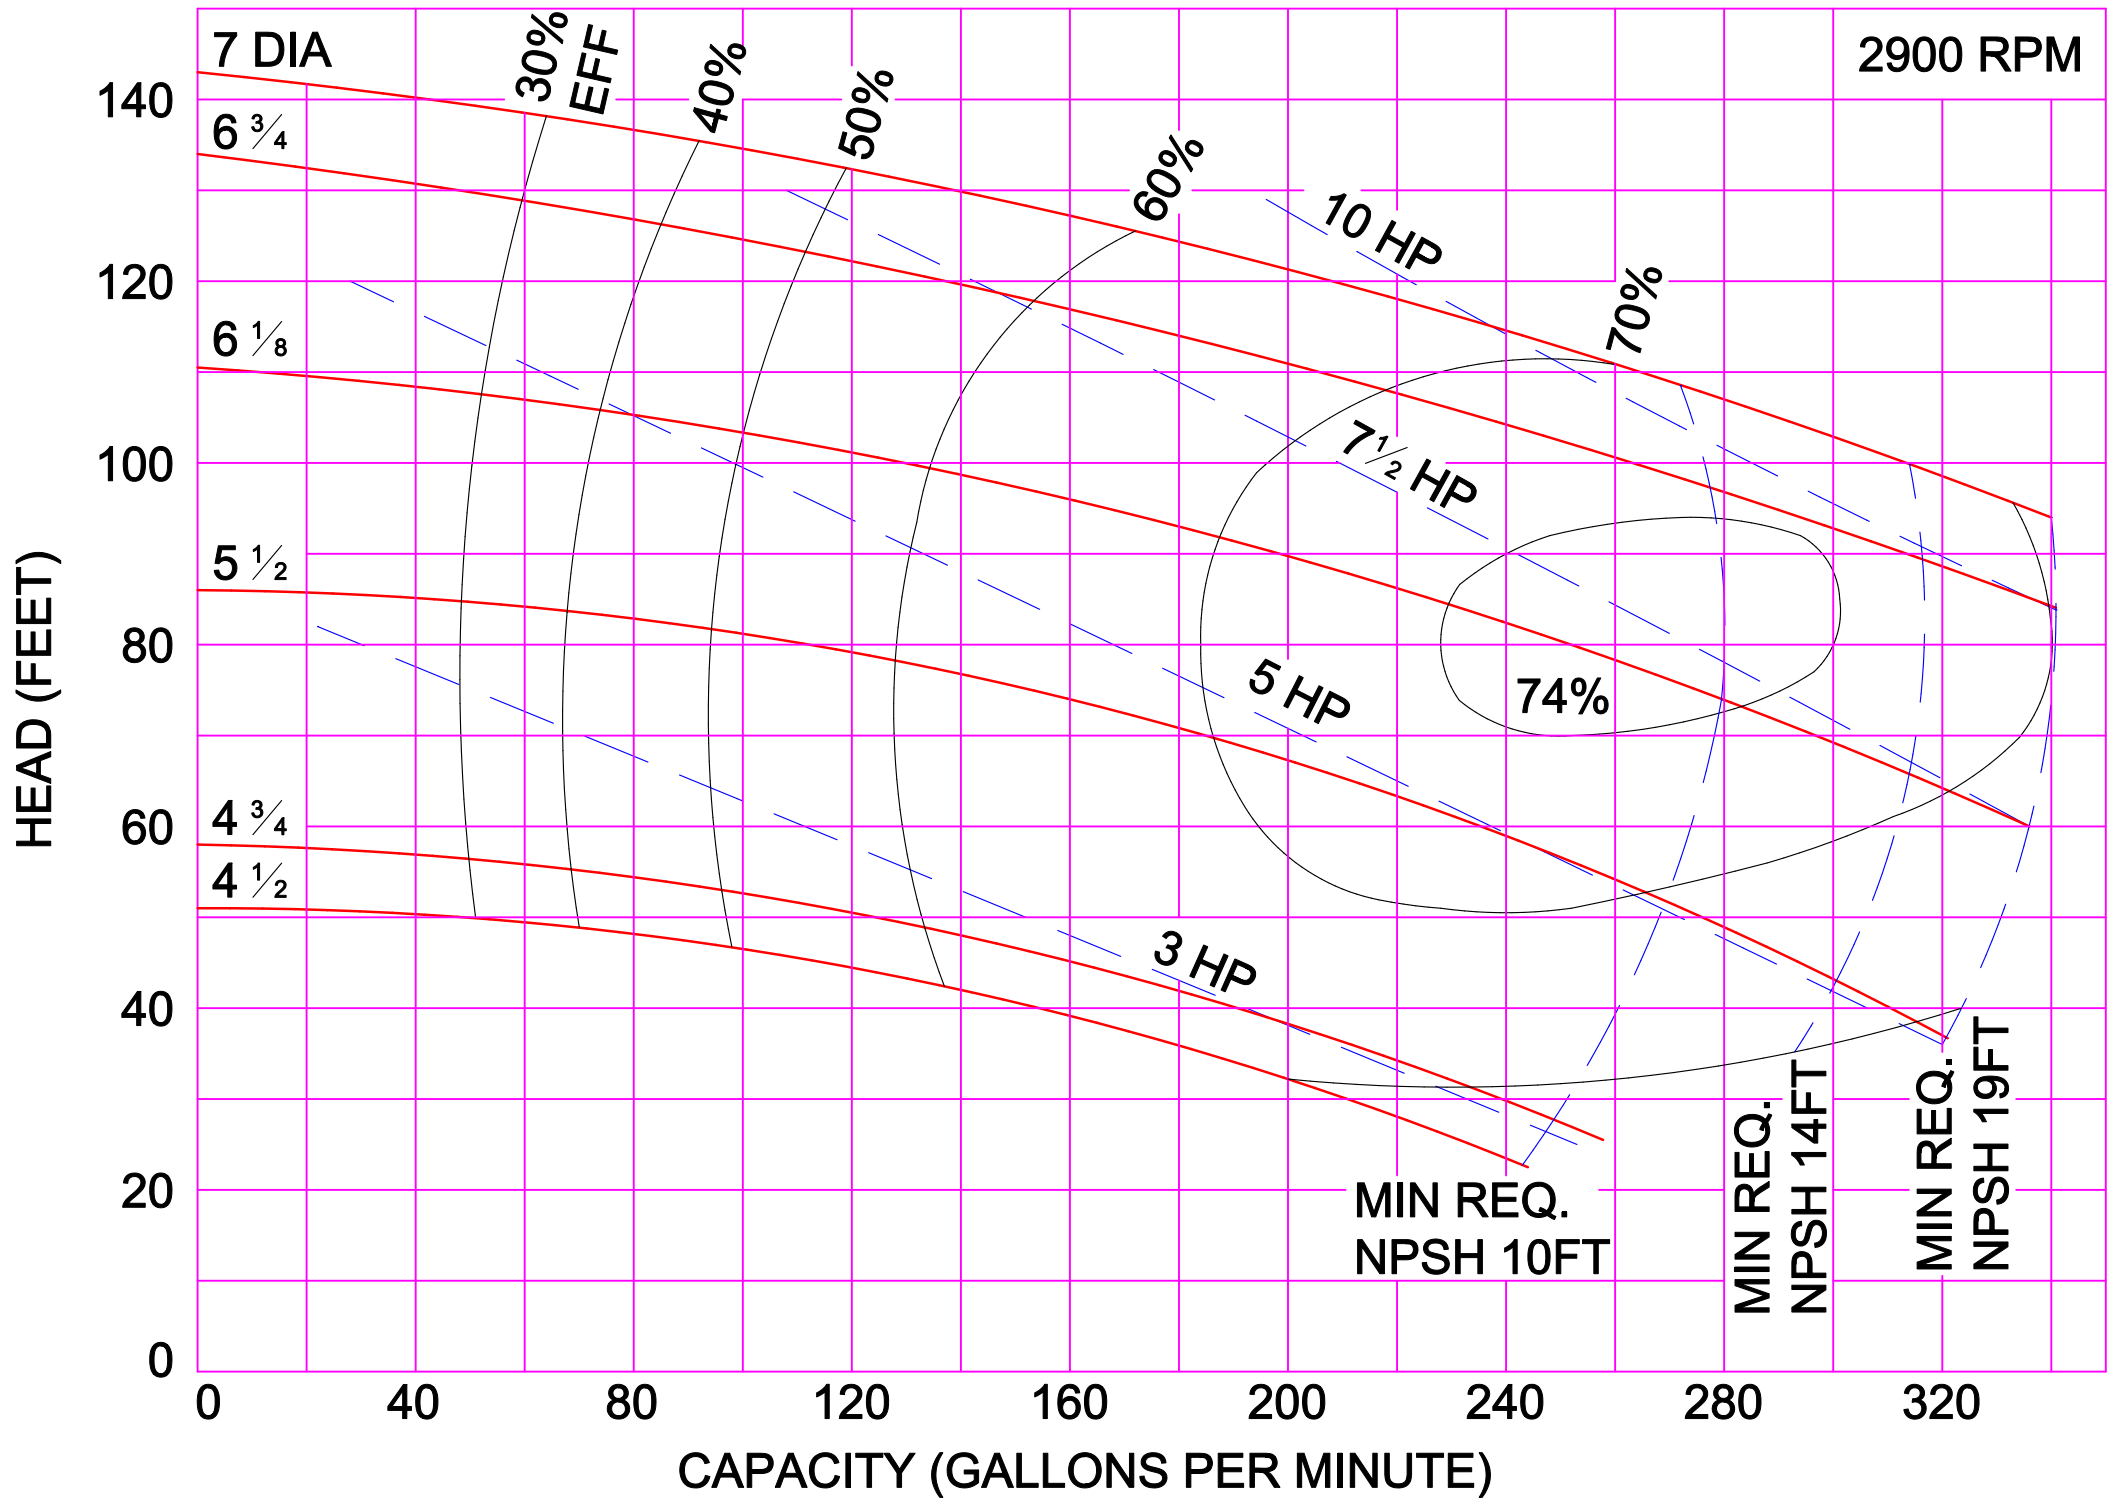

AMPCO PUMPS COMPANY, INC.
Z-SERIES 6 x 6

AMPCO PUMPS COMPANY, INC.
Z-SERIES 8 X 6 M
1750 RPM

AMPCO PUMPS COMPANY, INC.
Z-SERIES 4 x 3L

1150 RPM

AMPCO PUMPS COMPANY, INC.
Z-SERIES 6 x 6

1150 RPM

PERFORMANCE CURVE BASED ON WATER. A TOLERANCE OF +/-5% APPLIES TO ALL FIGURES

AMPCO PUMPS COMPANY, INC.
Z-SERIES 1½ x 1½

2900 RPM

AMPCO PUMPS COMPANY, INC.
Z-SERIES 2 x 2

AMPCO PUMPS COMPANY, INC.
Z-SERIES 3 x 2

2900 RPM

AMPCO PUMPS COMPANY, INC.
Z-SERIES 3 x 2½

AMPCO PUMPS COMPANY, INC.
Z-SERIES 4 x 3