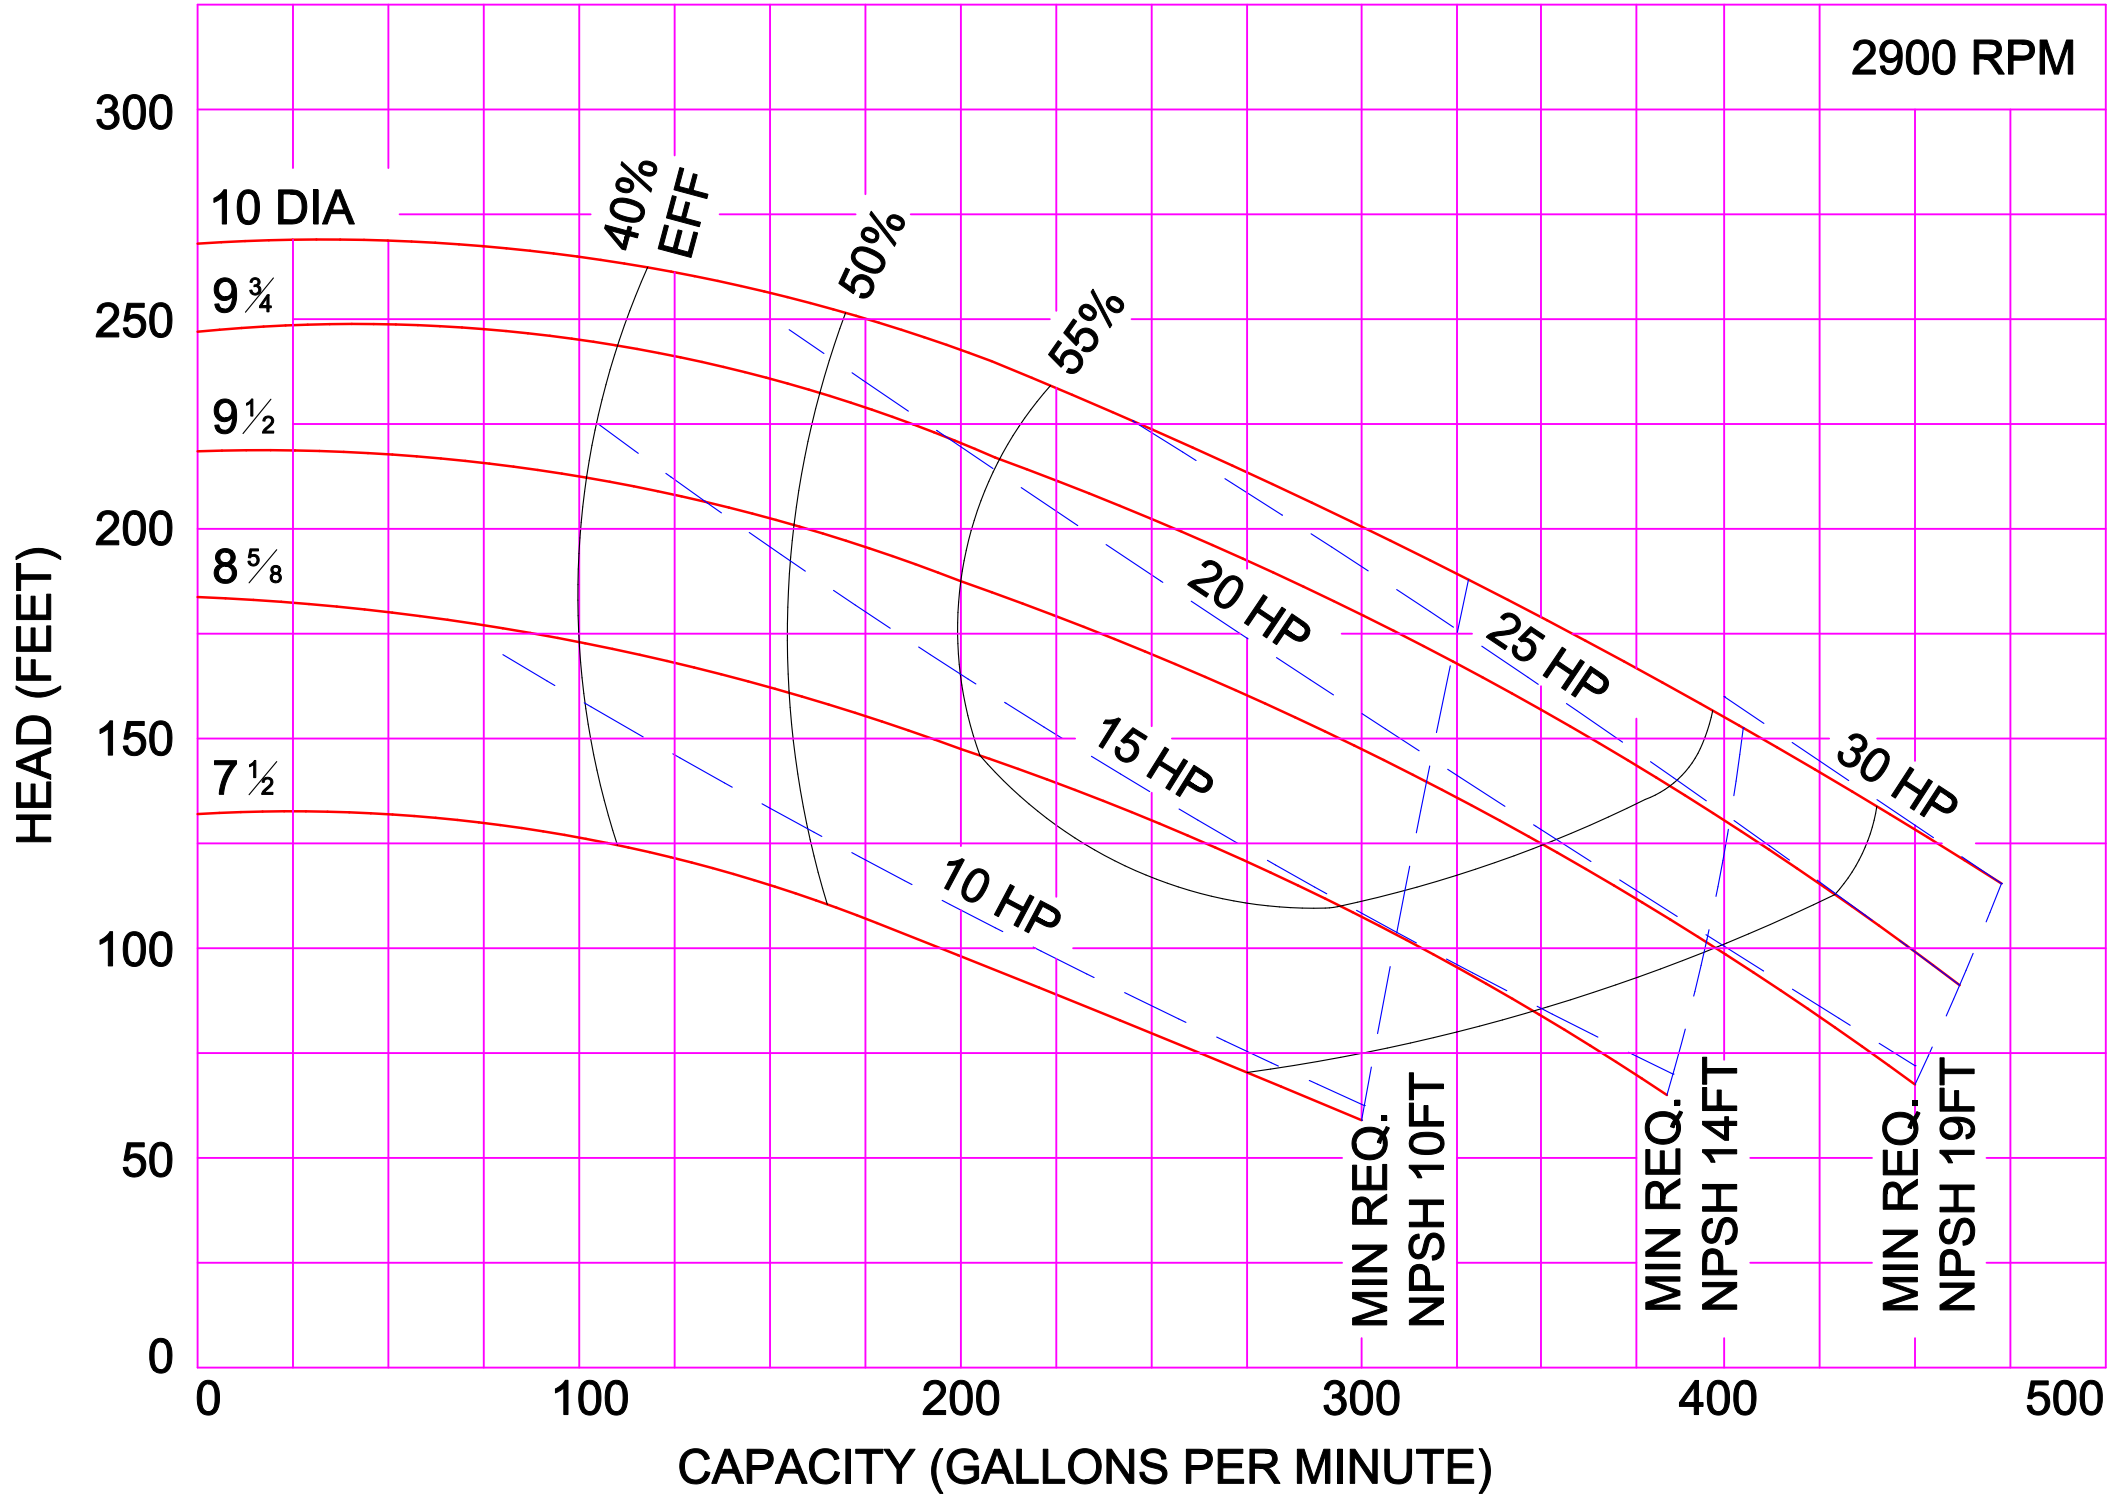

AMPCO PUMPS COMPANY, INC.
Z-SERIES 6 x 6

AMPCO PUMPS COMPANY, INC.
Z-SERIES 8 X 6 M
1750 RPM

AMPCO PUMPS COMPANY, INC.
Z-SERIES 4 x 3L

1150 RPM

AMPCO PUMPS COMPANY, INC.
Z-SERIES 6 x 6

1150 RPM

PERFORMANCE CURVE BASED ON WATER. A TOLERANCE OF +/-5% APPLIES TO ALL FIGURES

AMPCO PUMPS COMPANY, INC.
Z-SERIES 1½ x 1½

2900 RPM

AMPCO PUMPS COMPANY, INC.
Z-SERIES 2 x 2

AMPCO PUMPS COMPANY, INC.
Z-SERIES 3 x 2

2900 RPM

AMPCO PUMPS COMPANY, INC.
Z-SERIES 3 x 2½

AMPCO PUMPS COMPANY, INC.
Z-SERIES 4 x 3