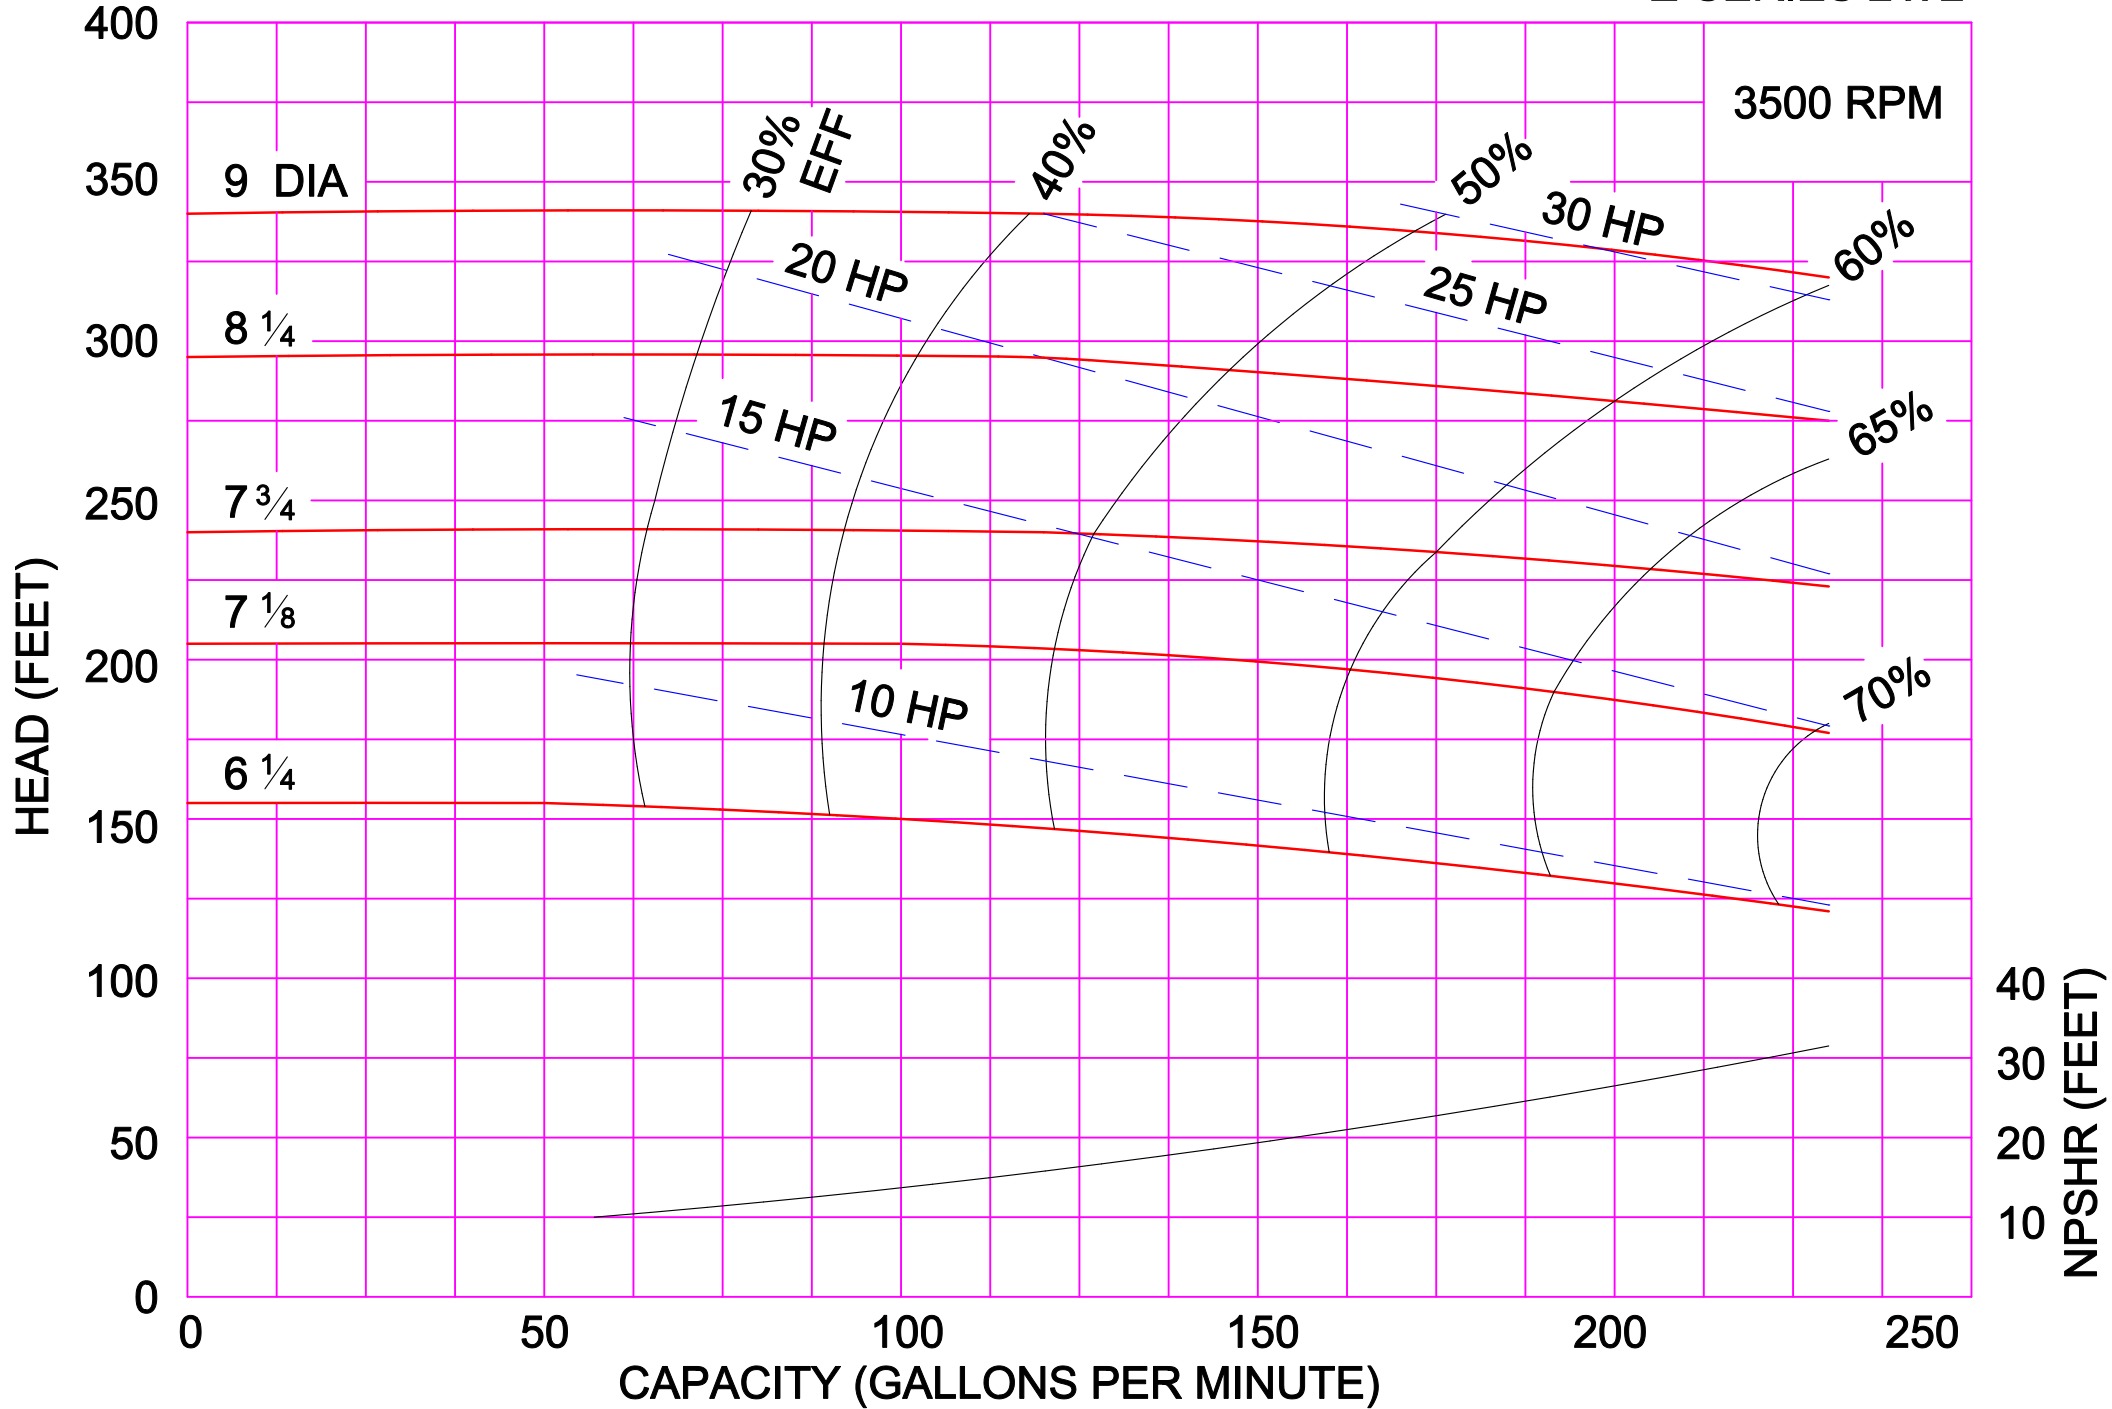

AMPCO PUMPS COMPANY, INC.
Z-SERIES 2 x 2