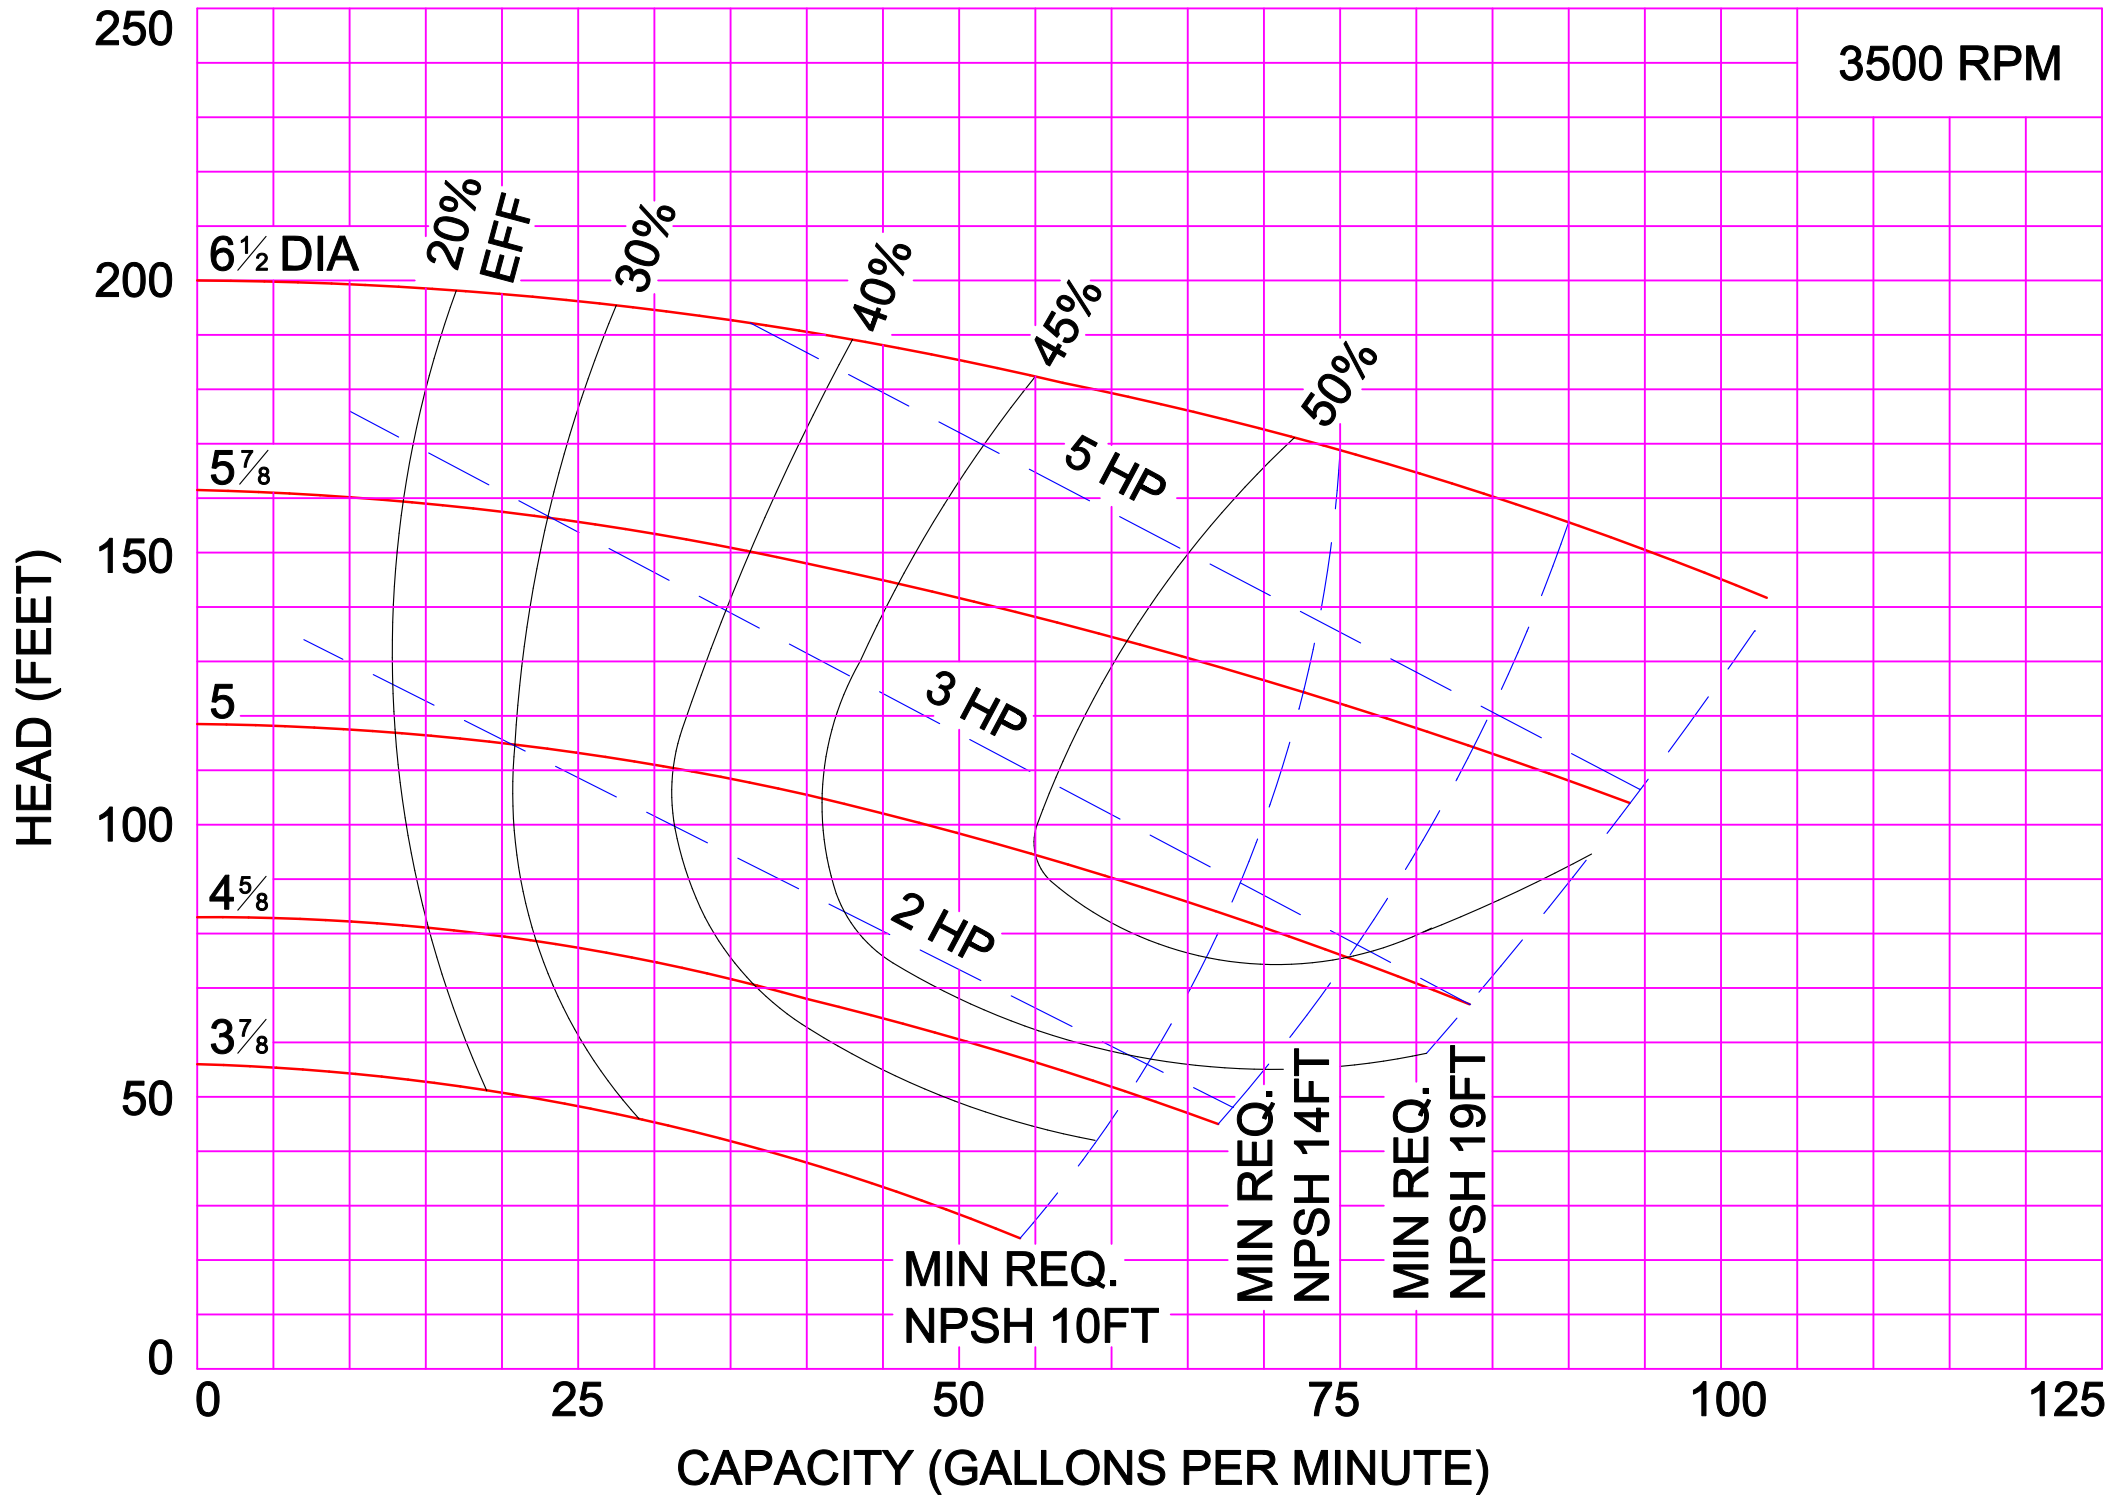

AMPCO PUMPS COMPANY, INC.
Z-SERIES 1½ x 1¼ STAINLESS STEEL

3500 RPM