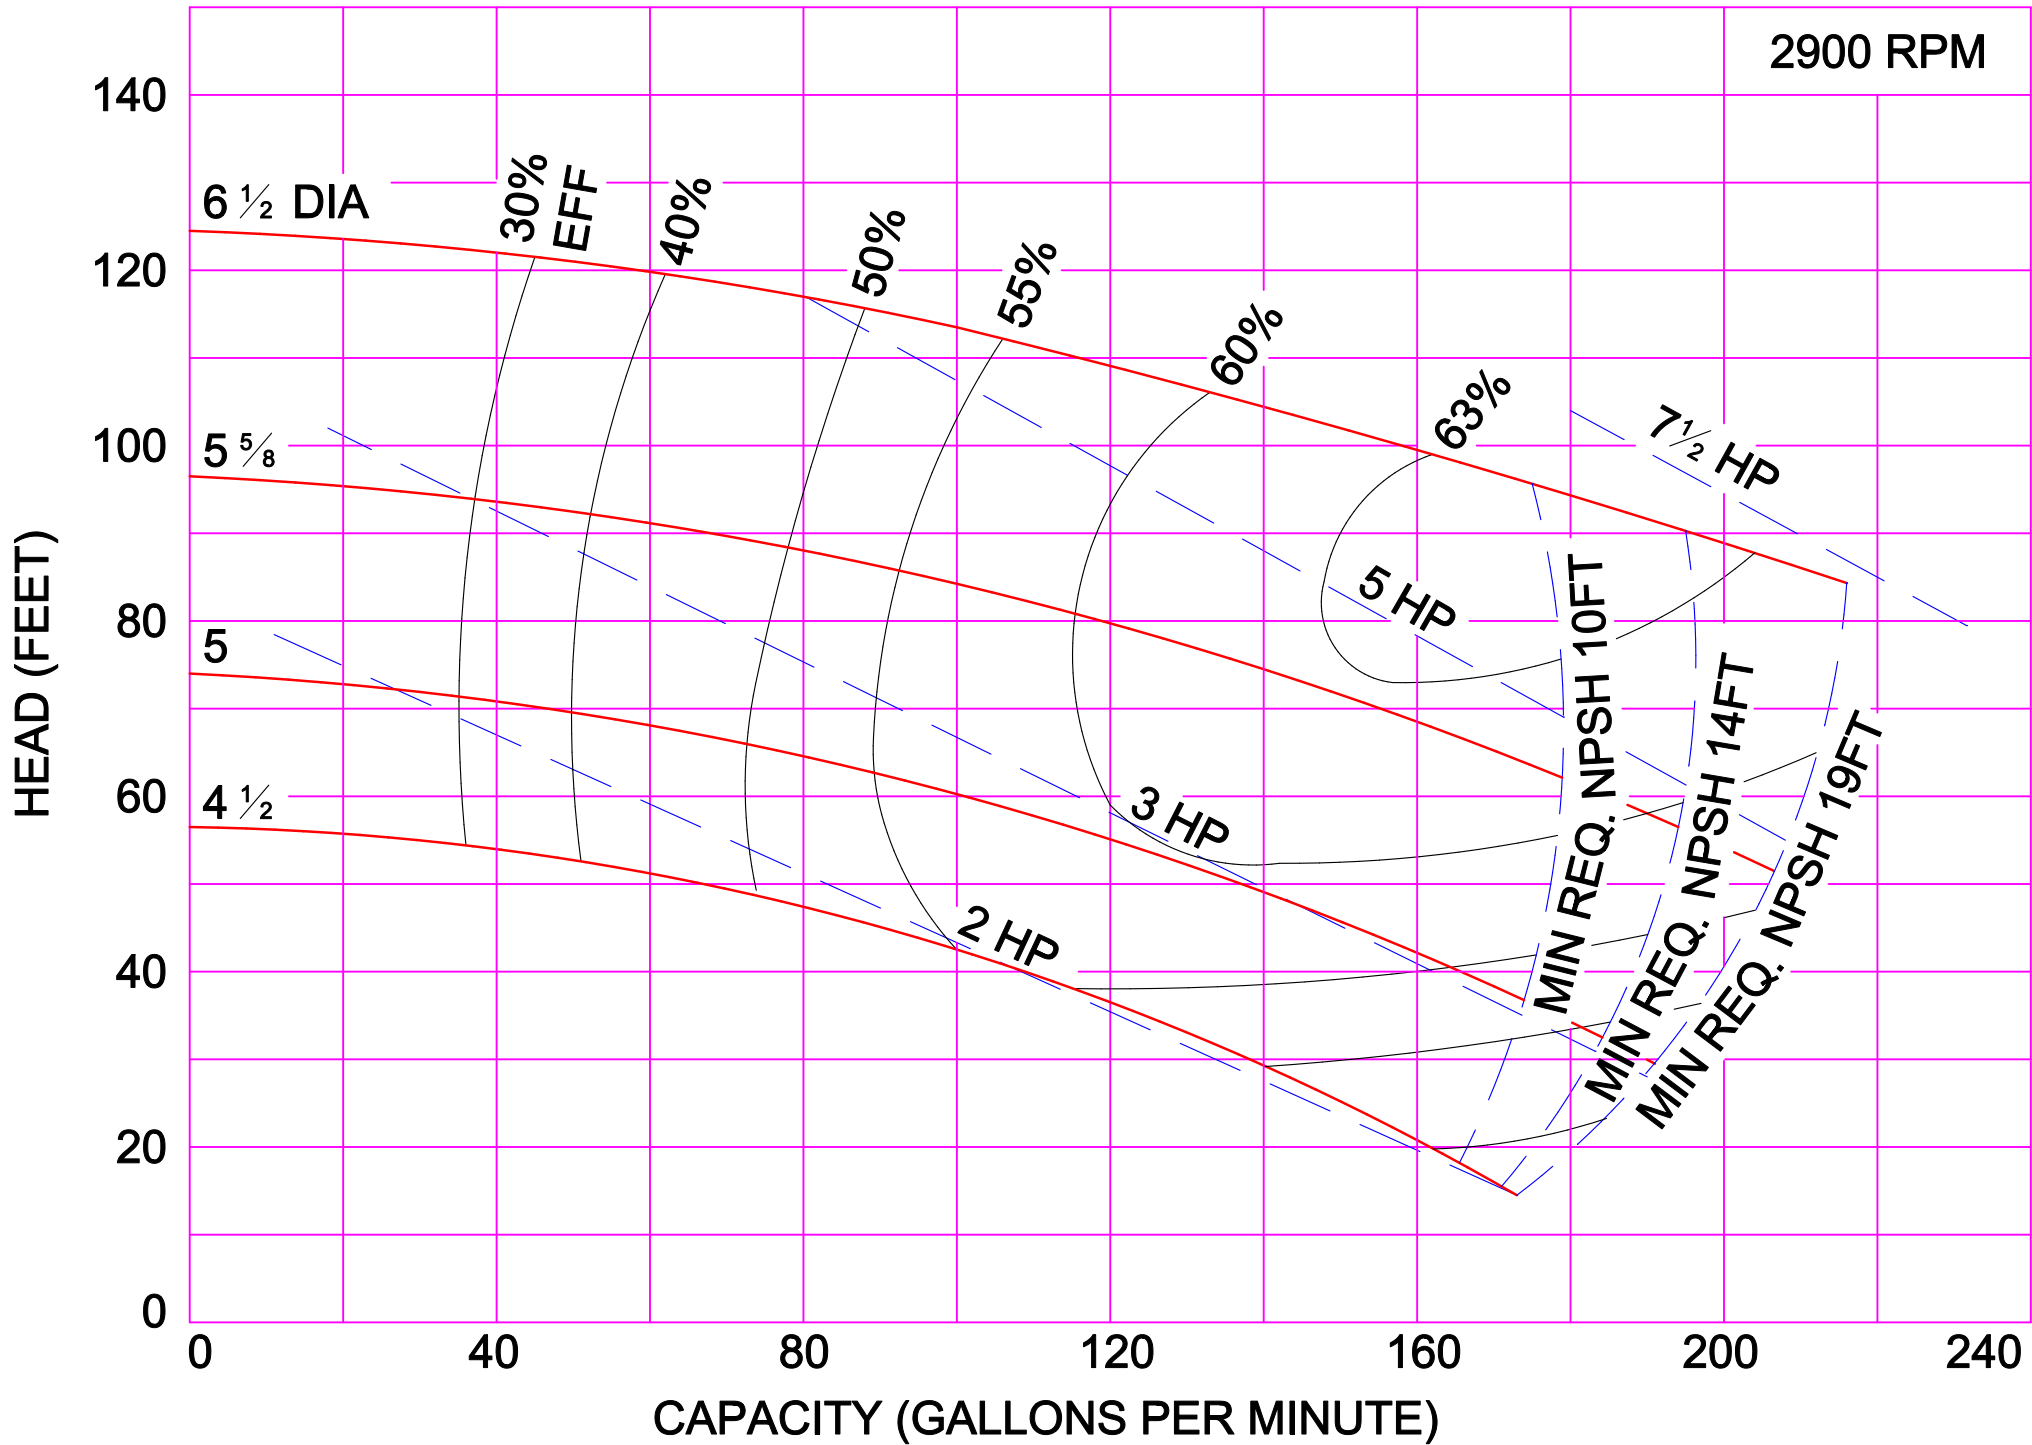

AMPCO PUMPS COMPANY, INC.
Z-SERIES 6 x 6

AMPCO PUMPS COMPANY, INC.
Z-SERIES 8 X 6 M
1750 RPM

AMPCO PUMPS COMPANY, INC.
Z-SERIES 4 x 3L

1150 RPM

AMPCO PUMPS COMPANY, INC.
Z-SERIES 6 x 6

1150 RPM

PERFORMANCE CURVE BASED ON WATER. A TOLERANCE OF +/-5% APPLIES TO ALL FIGURES

AMPCO PUMPS COMPANY, INC.
Z-SERIES 1½ x 1½

2900 RPM

AMPCO PUMPS COMPANY, INC.
Z-SERIES 2 x 2

AMPCO PUMPS COMPANY, INC.
Z-SERIES 3 x 2

2900 RPM

AMPCO PUMPS COMPANY, INC.
Z-SERIES 3 x 2½

AMPCO PUMPS COMPANY, INC.
Z-SERIES 4 x 3