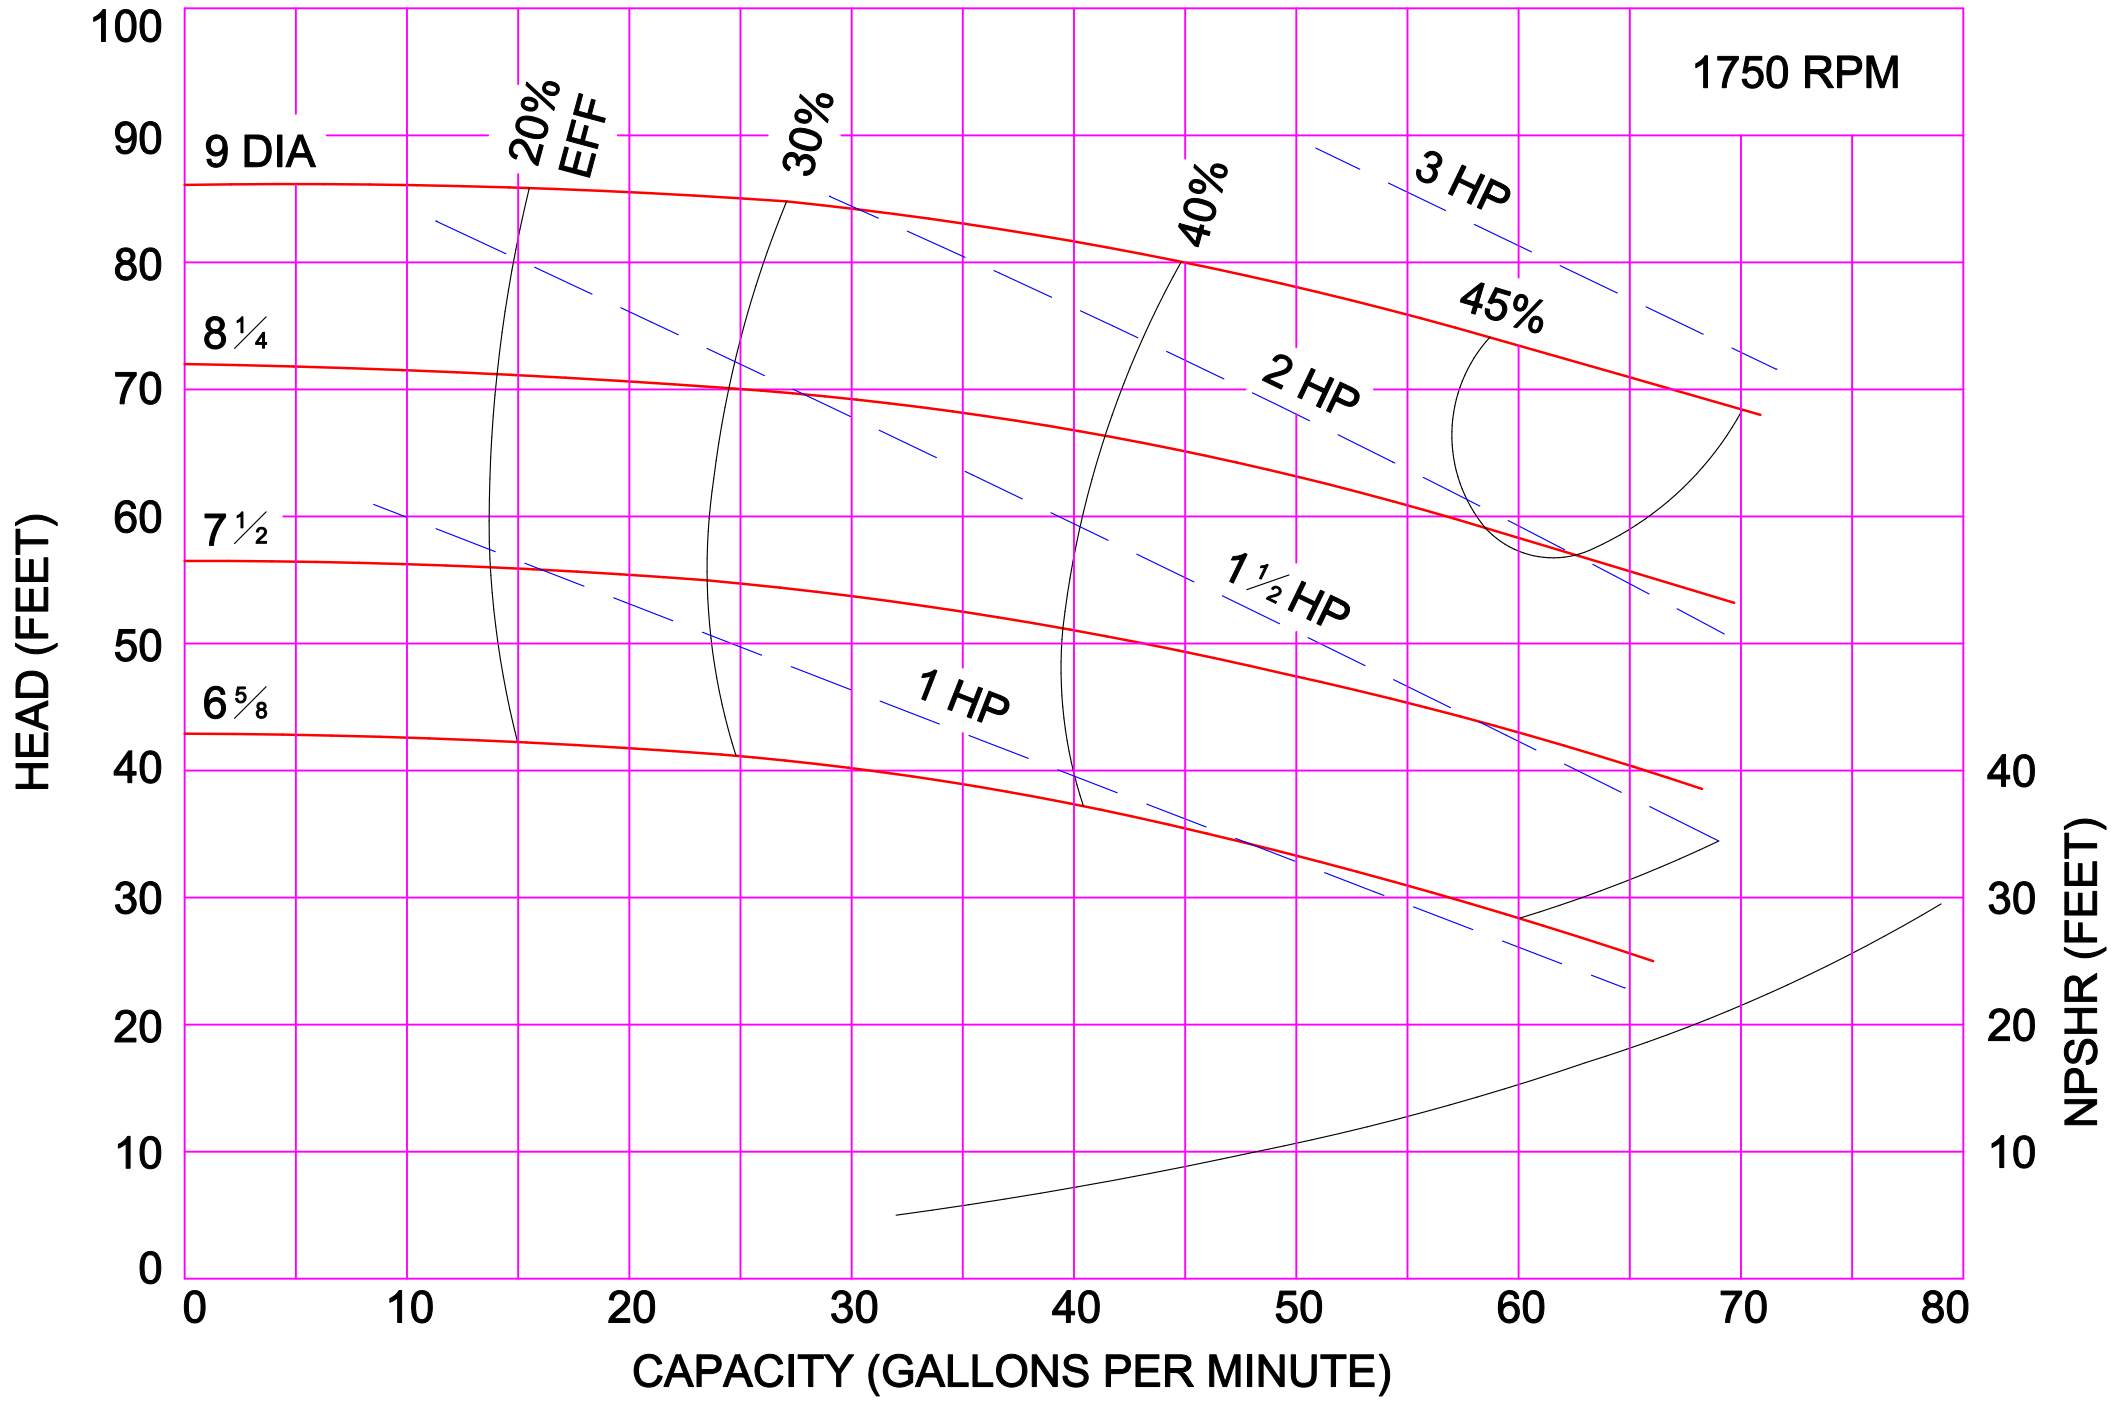

AMPCO PUMPS COMPANY, INC.
Z-SERIES 1½ x 1½