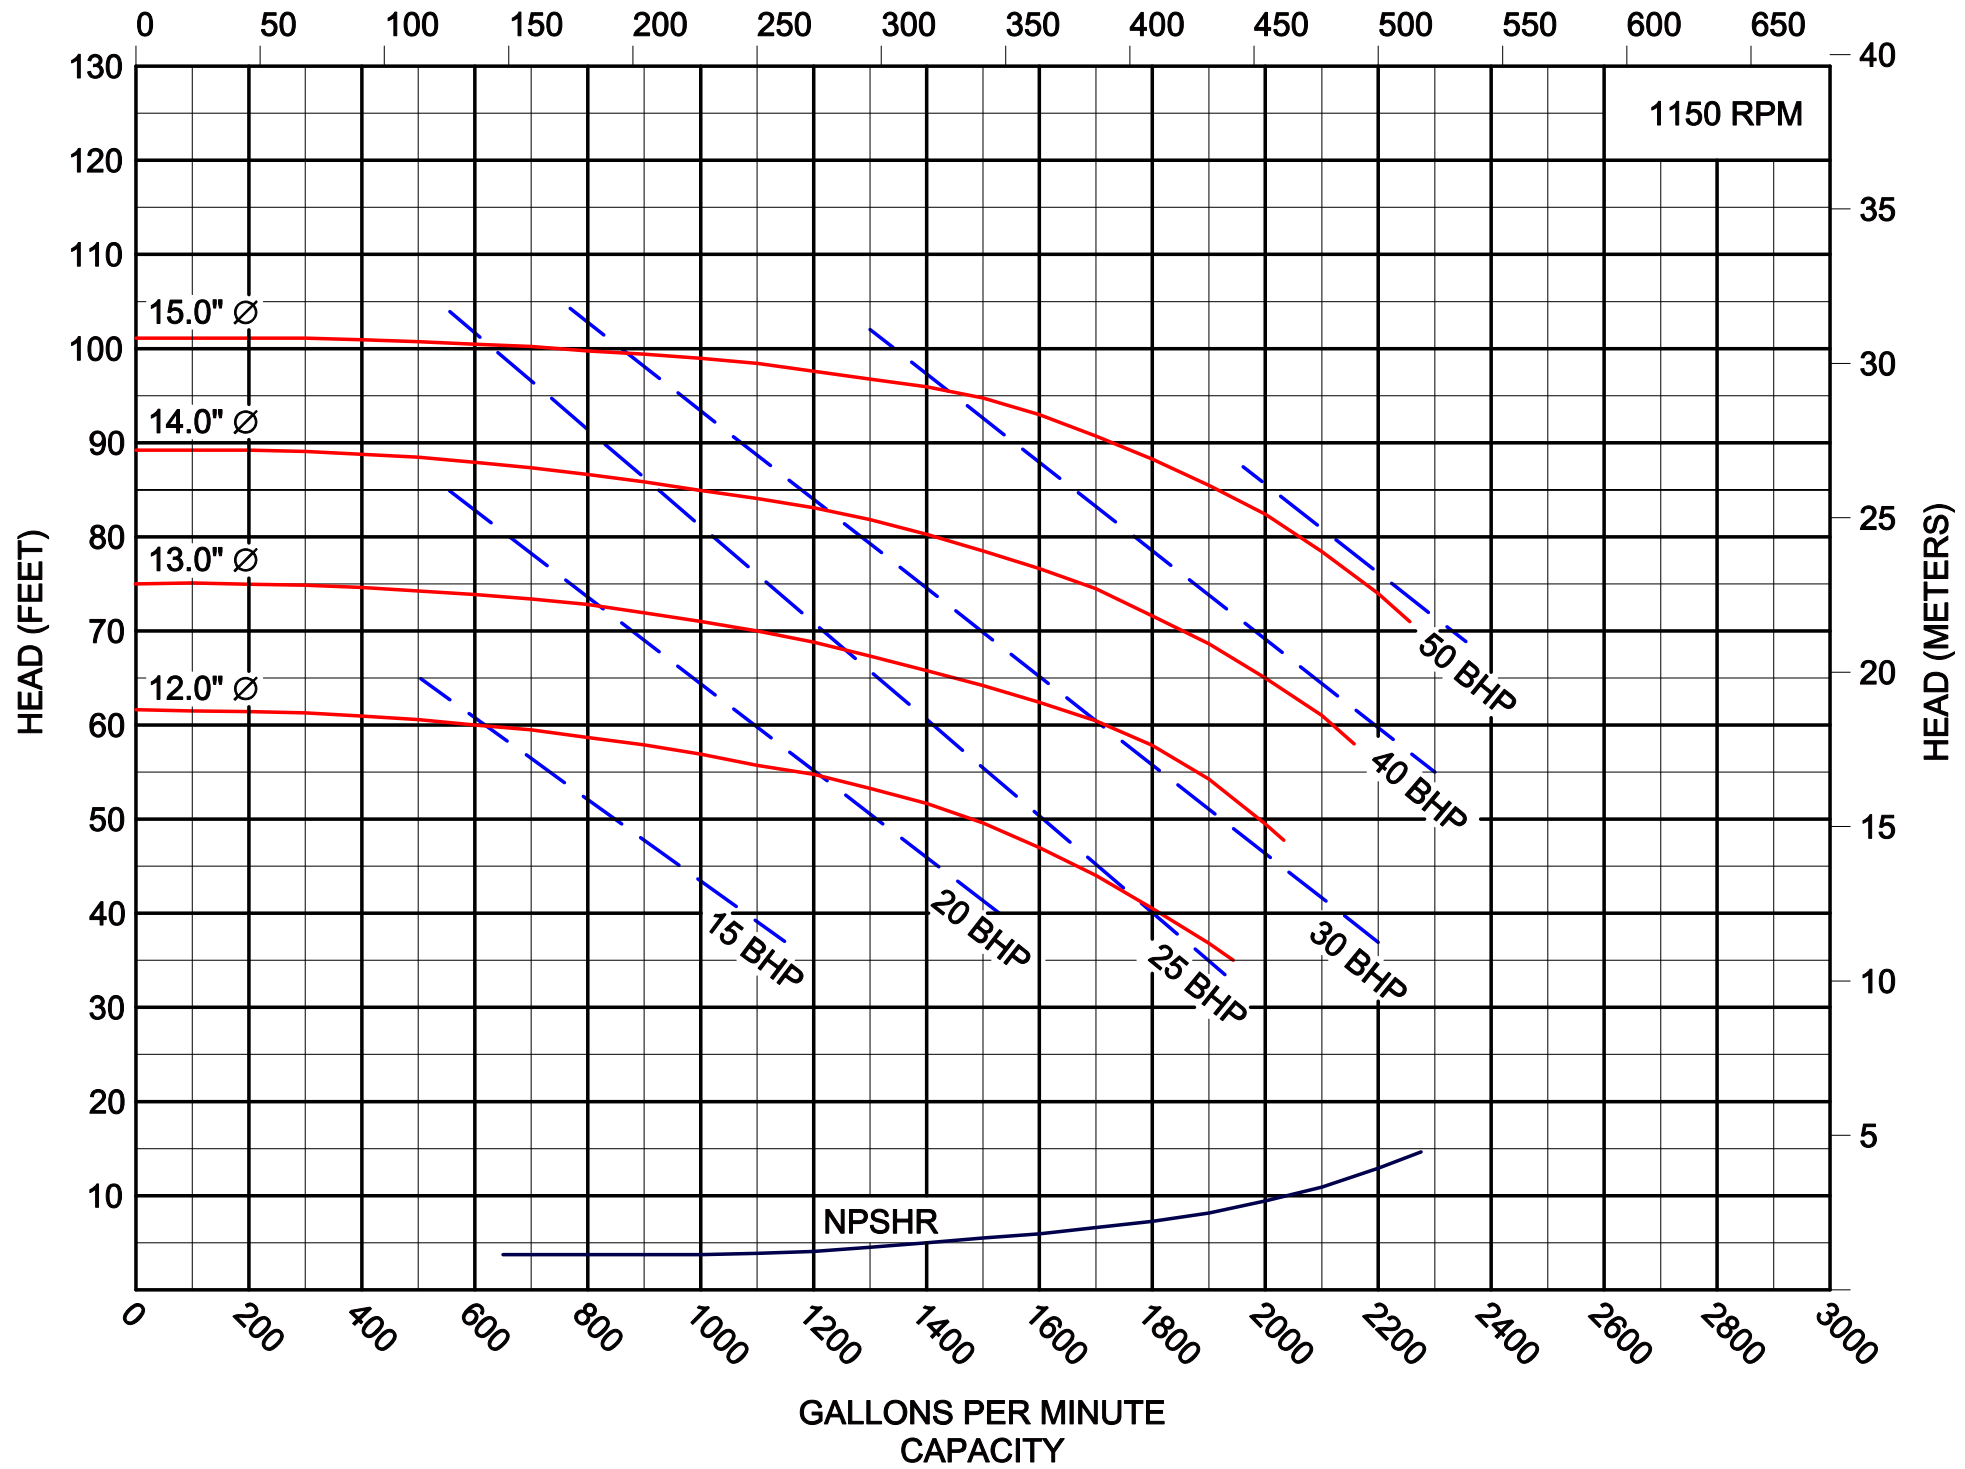

PERFORMANCE CURVE BASED ON WATER. A TOLERANCE OF +/-5% APPLIES TO ALL FIGURES

CUBIC METERS PER HOUR

GALLONS PER MINUTE
CAPACITY

1150 RPM

NPSHR