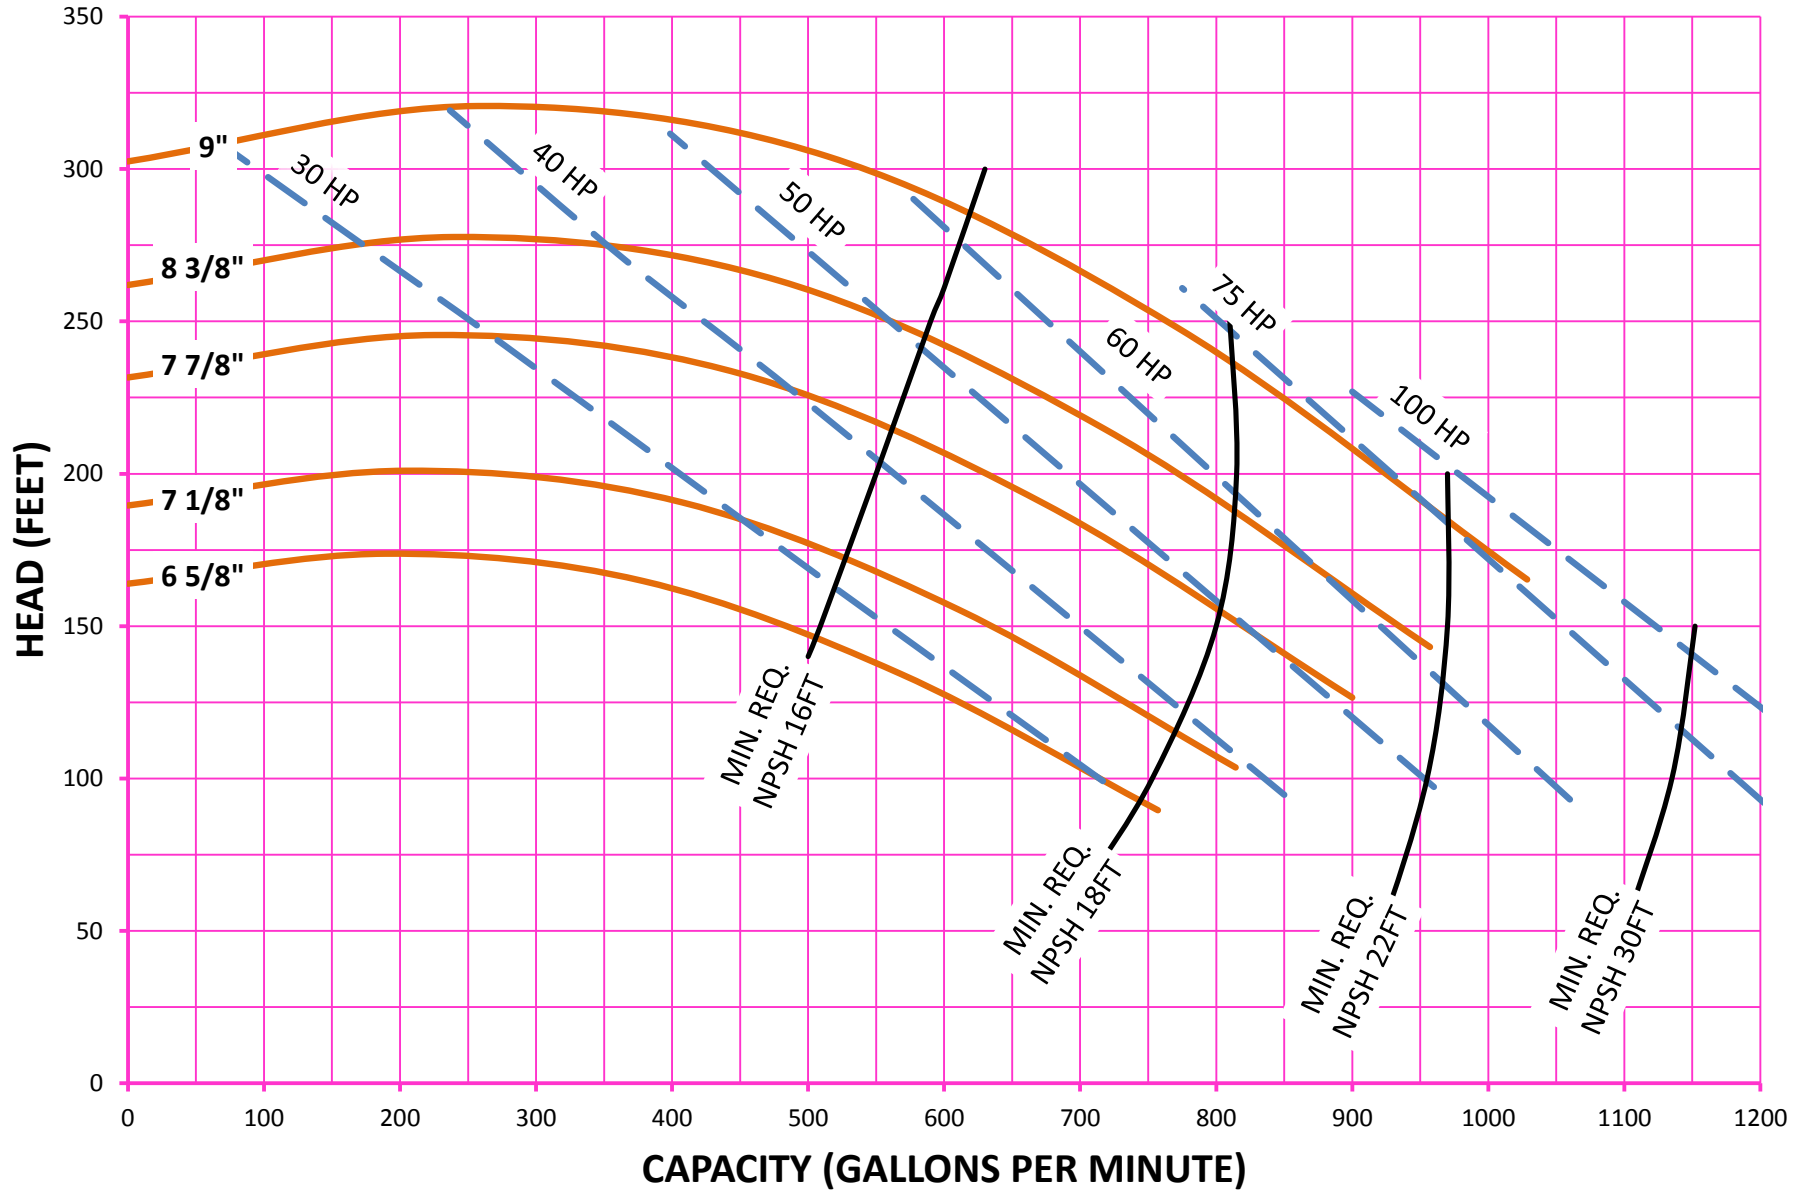

AMPCO PUMPS COMPANY, INC.
Z-SERIES 4x3C
3500 RPM