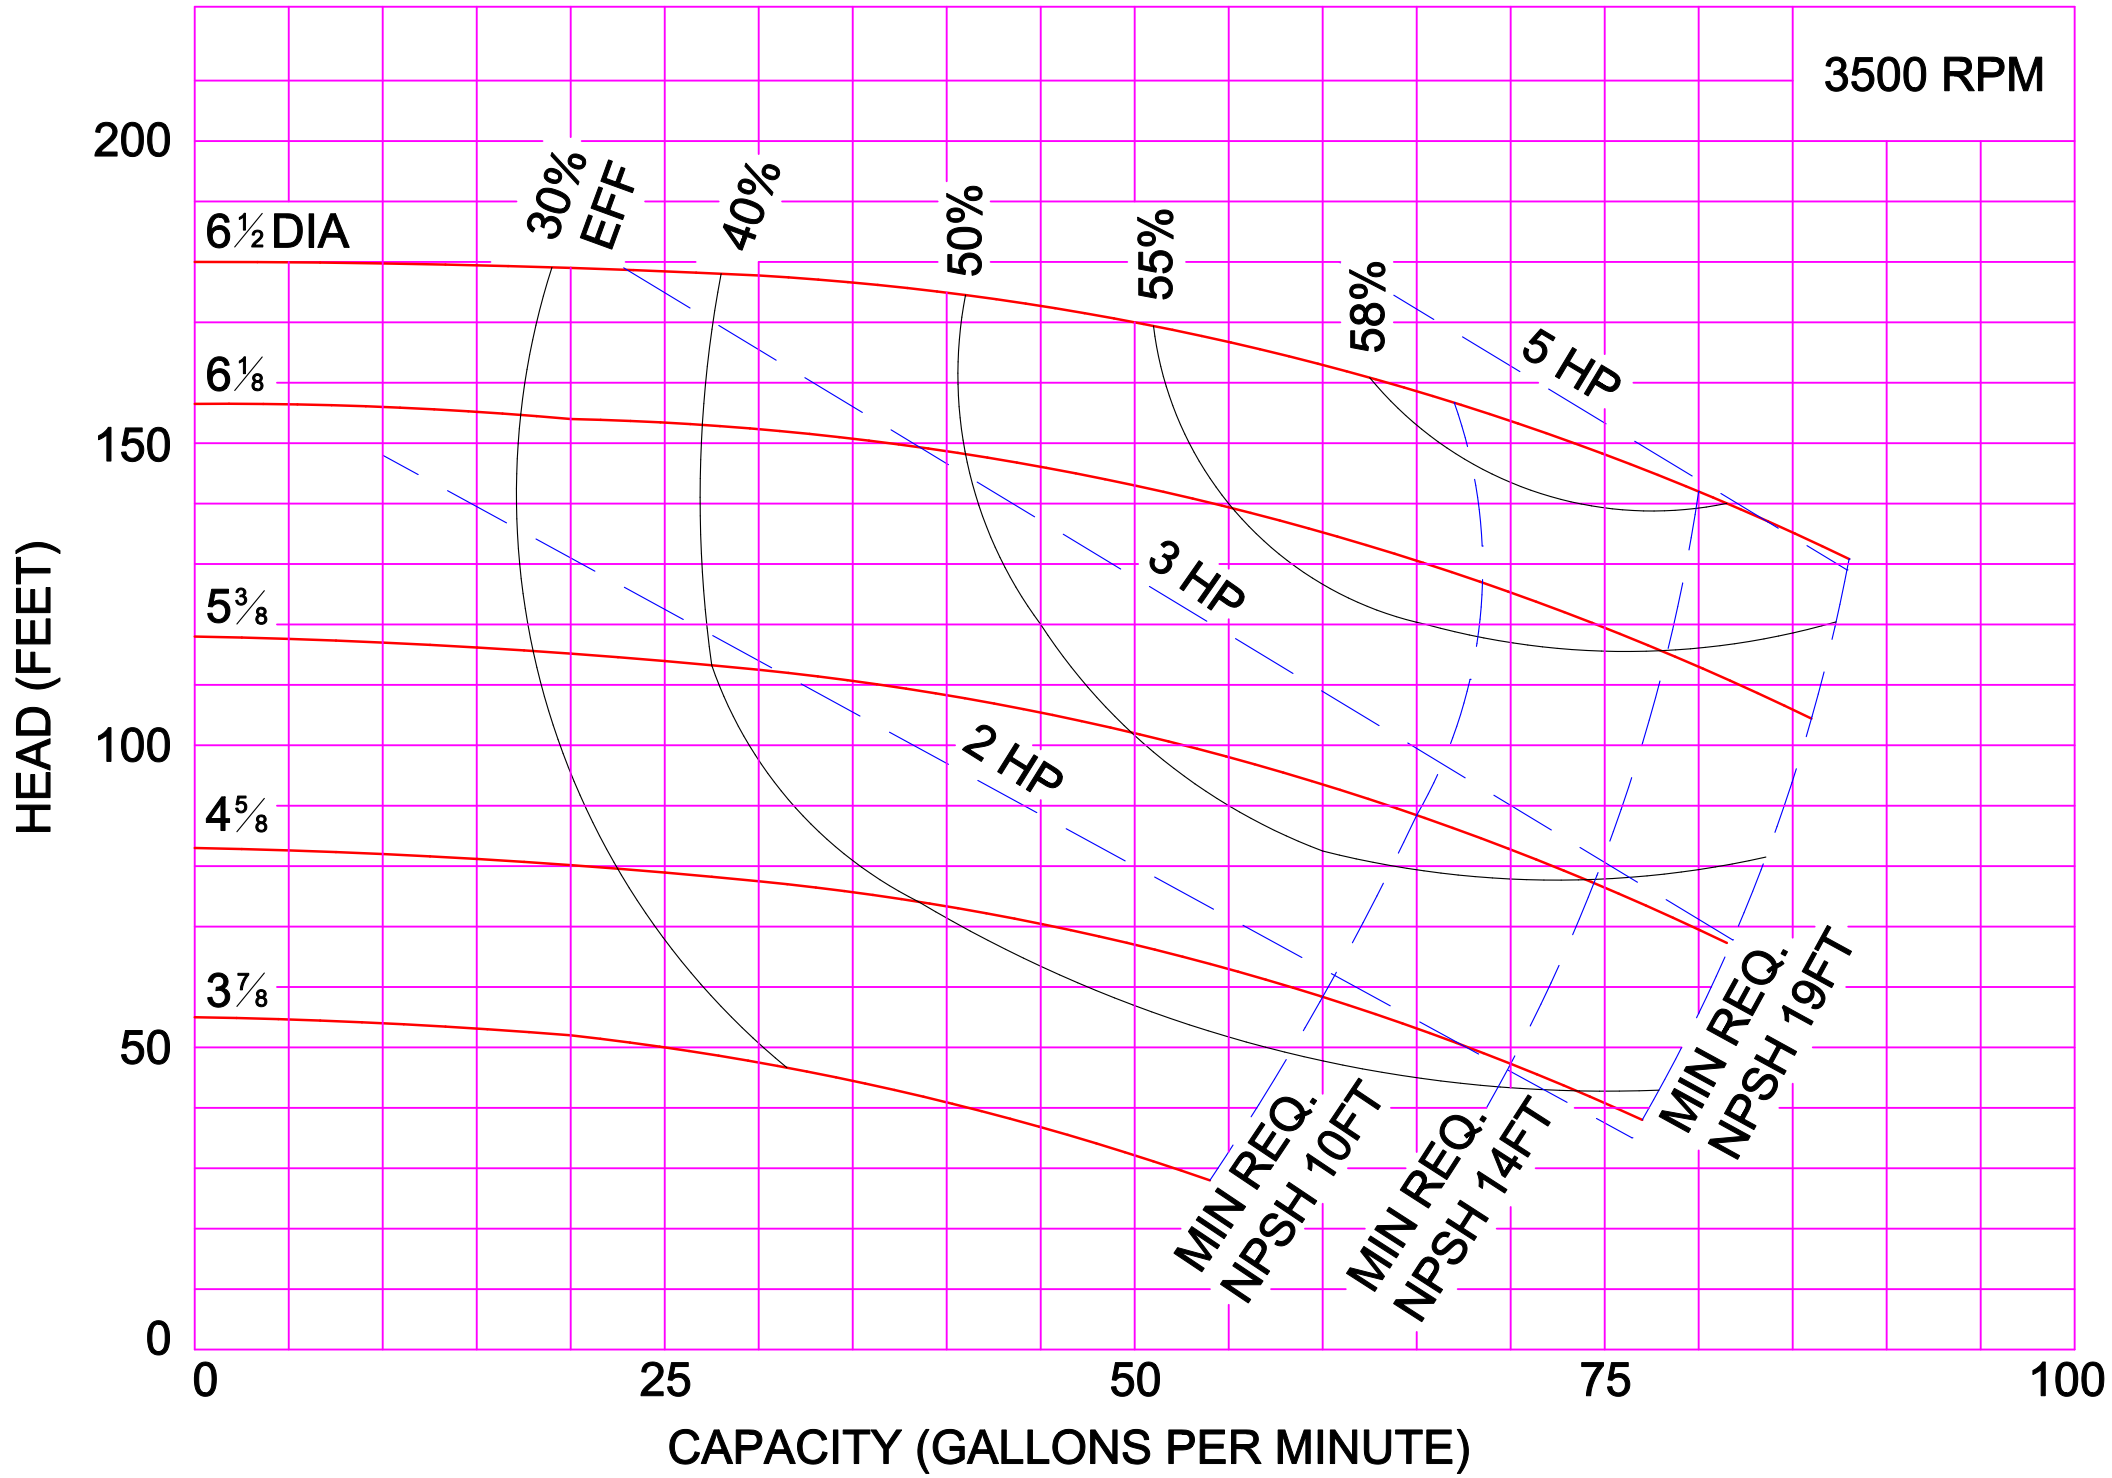

AMPCO PUMPS COMPANY, INC.
Z-SERIES 1½ x 1¼ BRONZE

3500 RPM