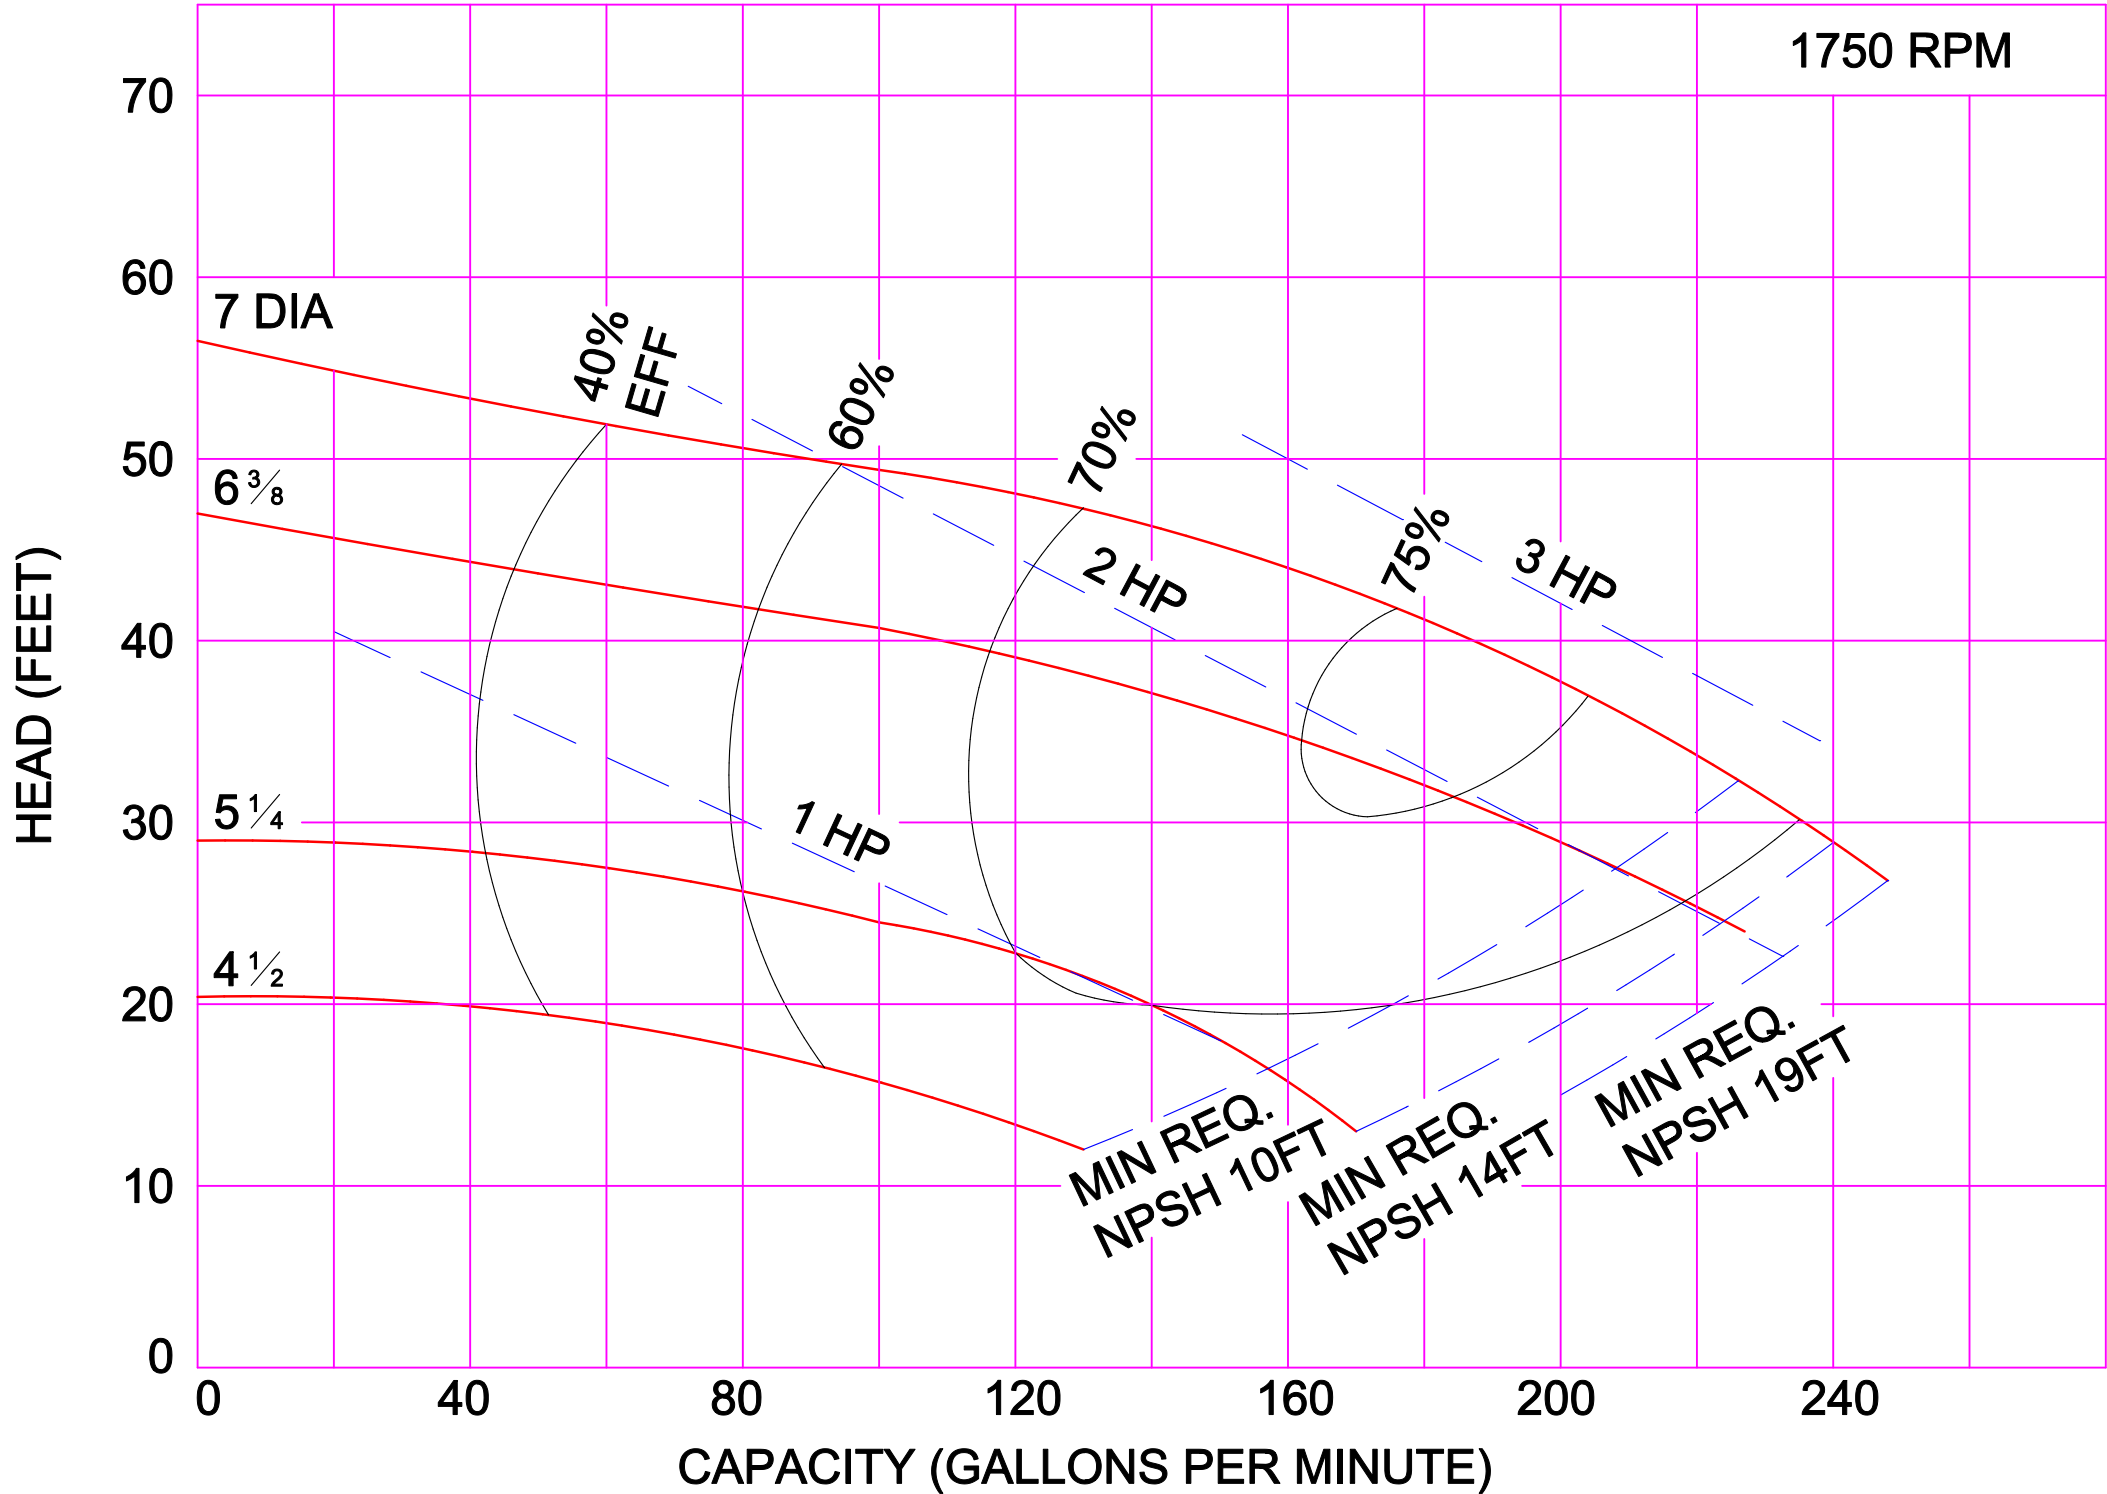

AMPCO PUMPS COMPANY, INC.
Z-SERIES 3 x 2½

1750 RPM