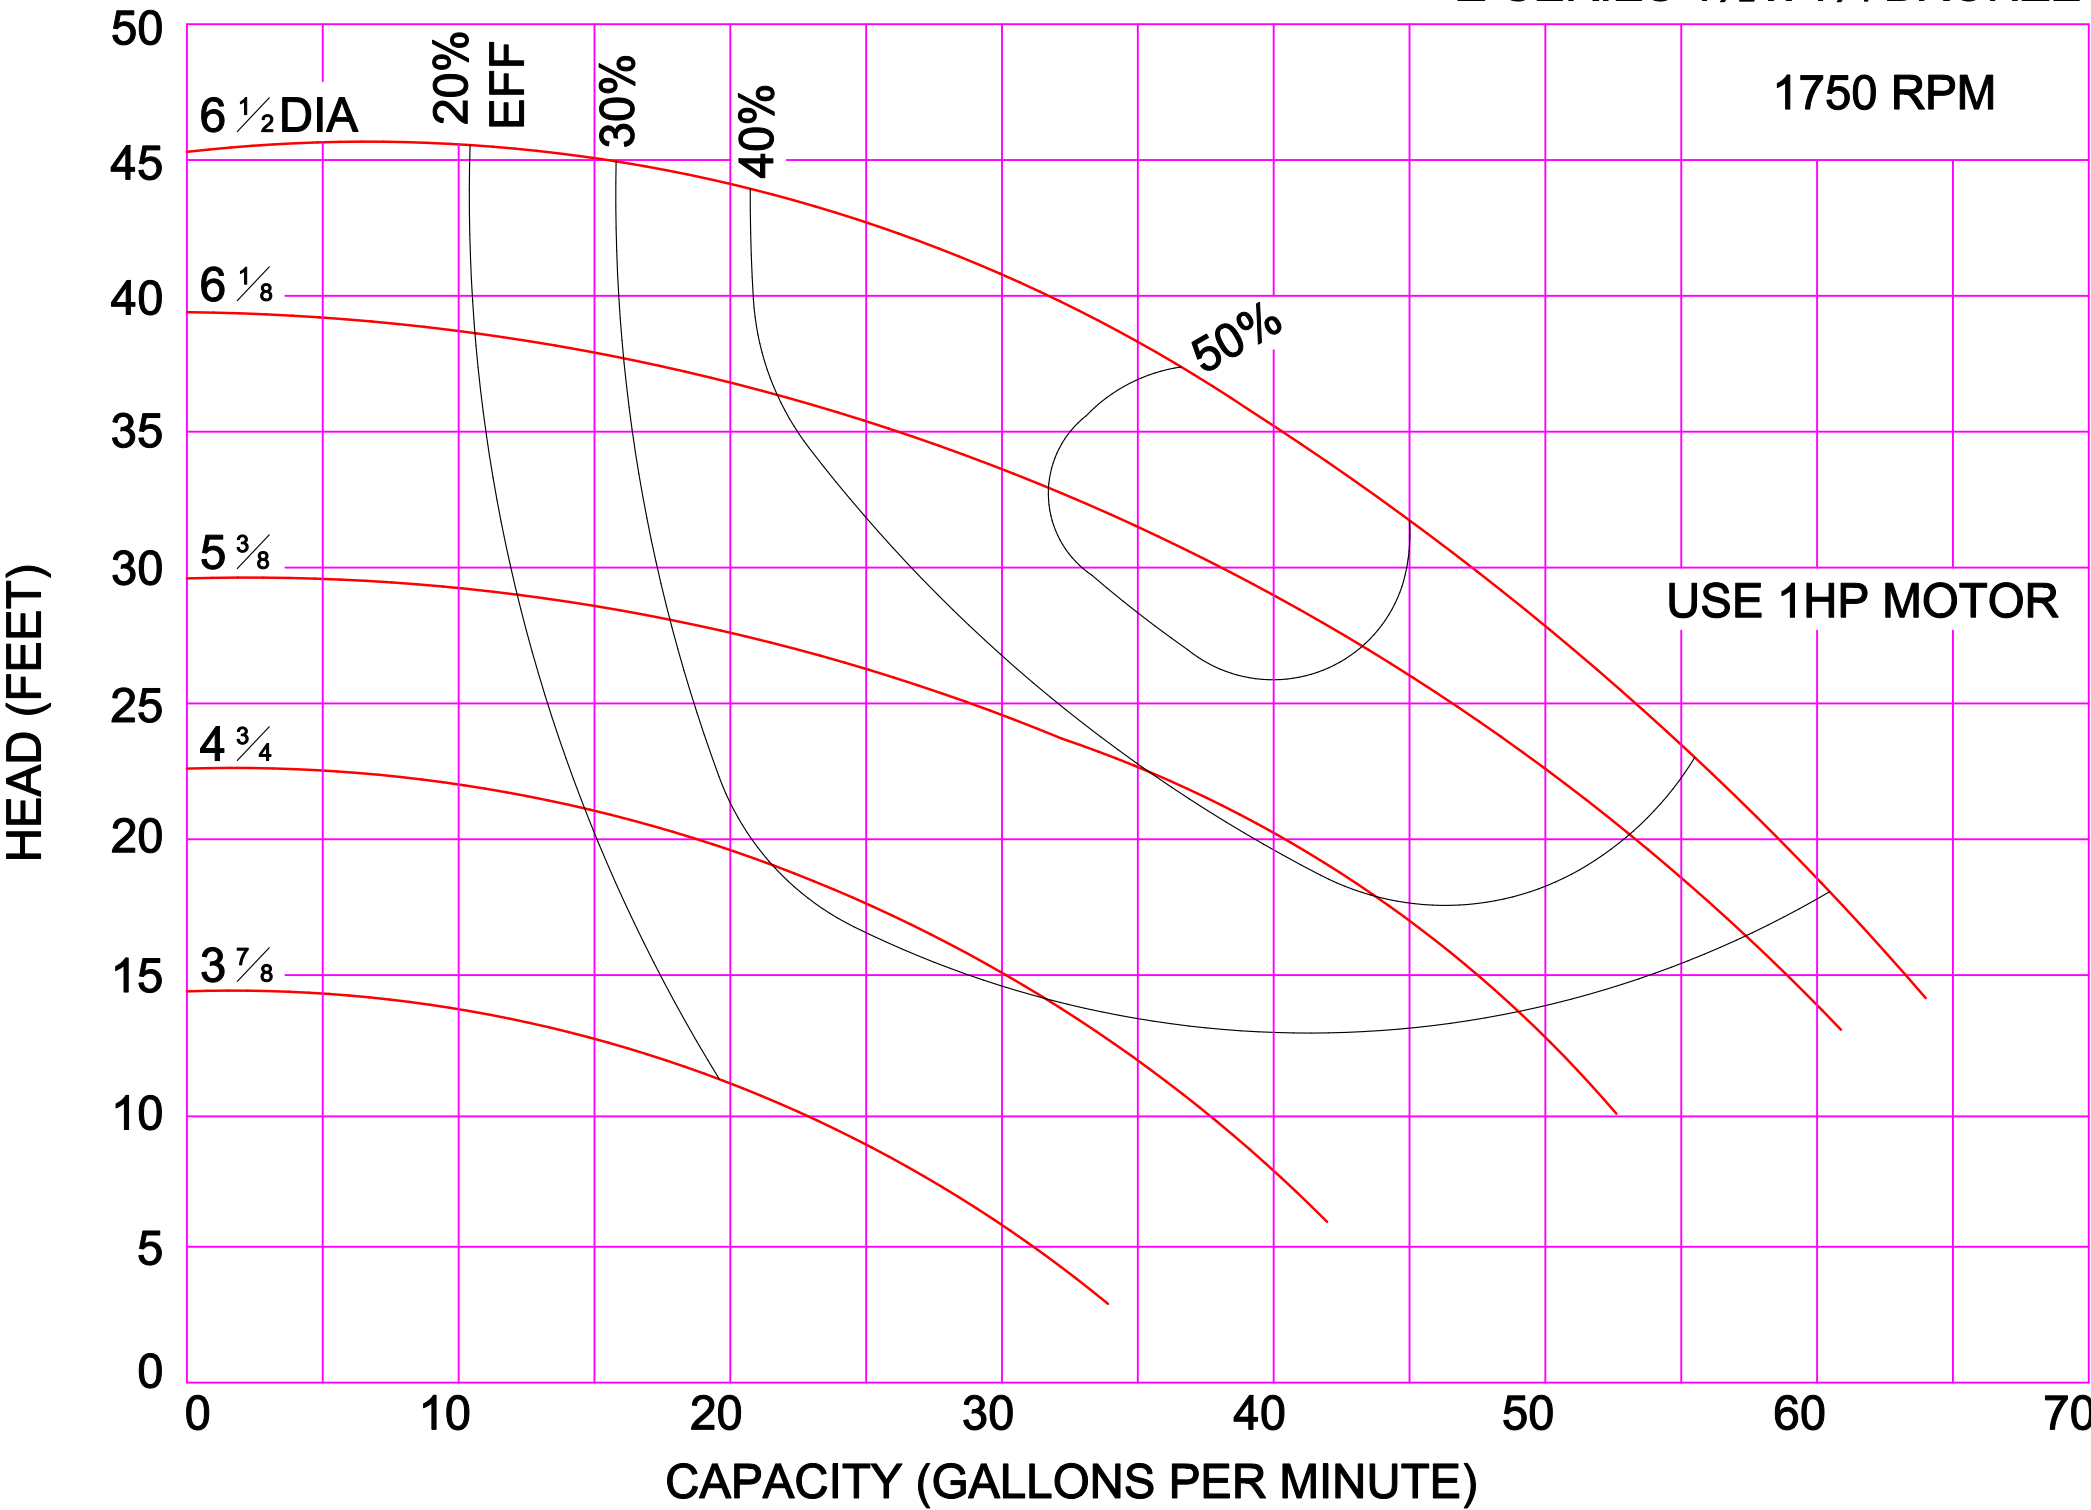

AMPCO PUMPS COMPANY, INC.
Z-SERIES 1½ x 1¼ BRONZE

1750 RPM

USE 1HP MOTOR