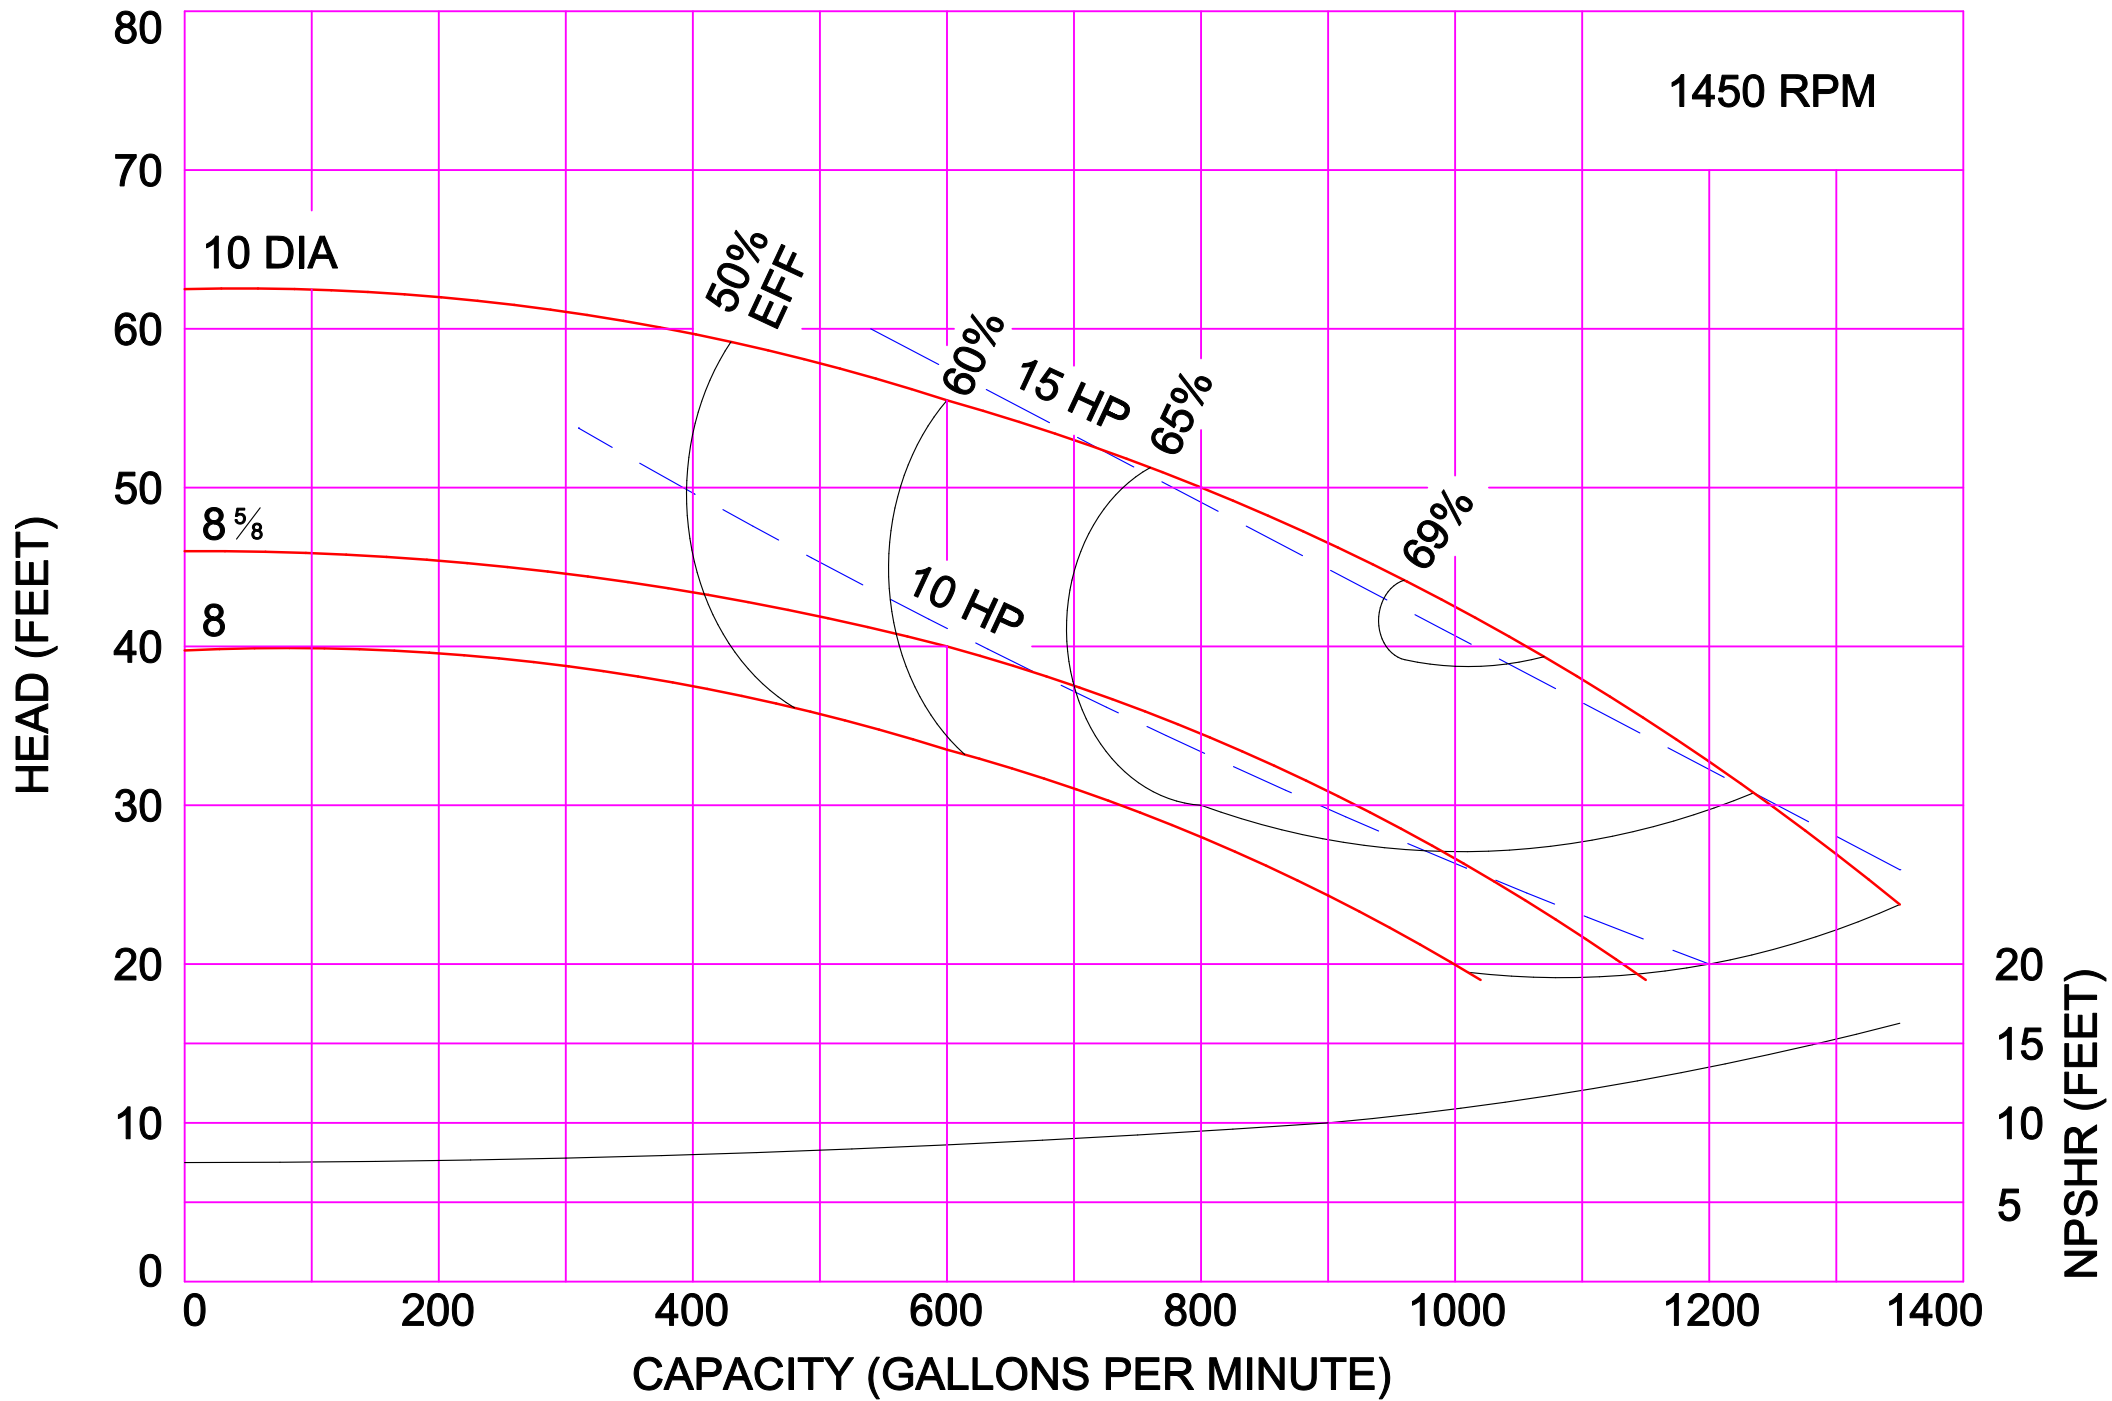

AMPCO PUMPS COMPANY, INC.
Z-SERIES 6 x 6

AMPCO PUMPS COMPANY, INC.
Z-SERIES 8 X 6 M
1750 RPM

AMPCO PUMPS COMPANY, INC.
Z-SERIES 4 x 3L

1150 RPM

AMPCO PUMPS COMPANY, INC.
Z-SERIES 6 x 6

1150 RPM

PERFORMANCE CURVE BASED ON WATER. A TOLERANCE OF +/-5% APPLIES TO ALL FIGURES

2900 RPM

AMPCO PUMPS COMPANY, INC.
Z-SERIES 4x3C
2900 RPM

AMPCO PUMPS COMPANY, INC.
Z-SERIES 4 x 3L

AMPCO PUMPS COMPANY, INC.
Z-SERIES 6 x 6

1450 RPM

AMPCO PUMPS COMPANY, INC.
Z-SERIES 8 X 6 M
1450 RPM