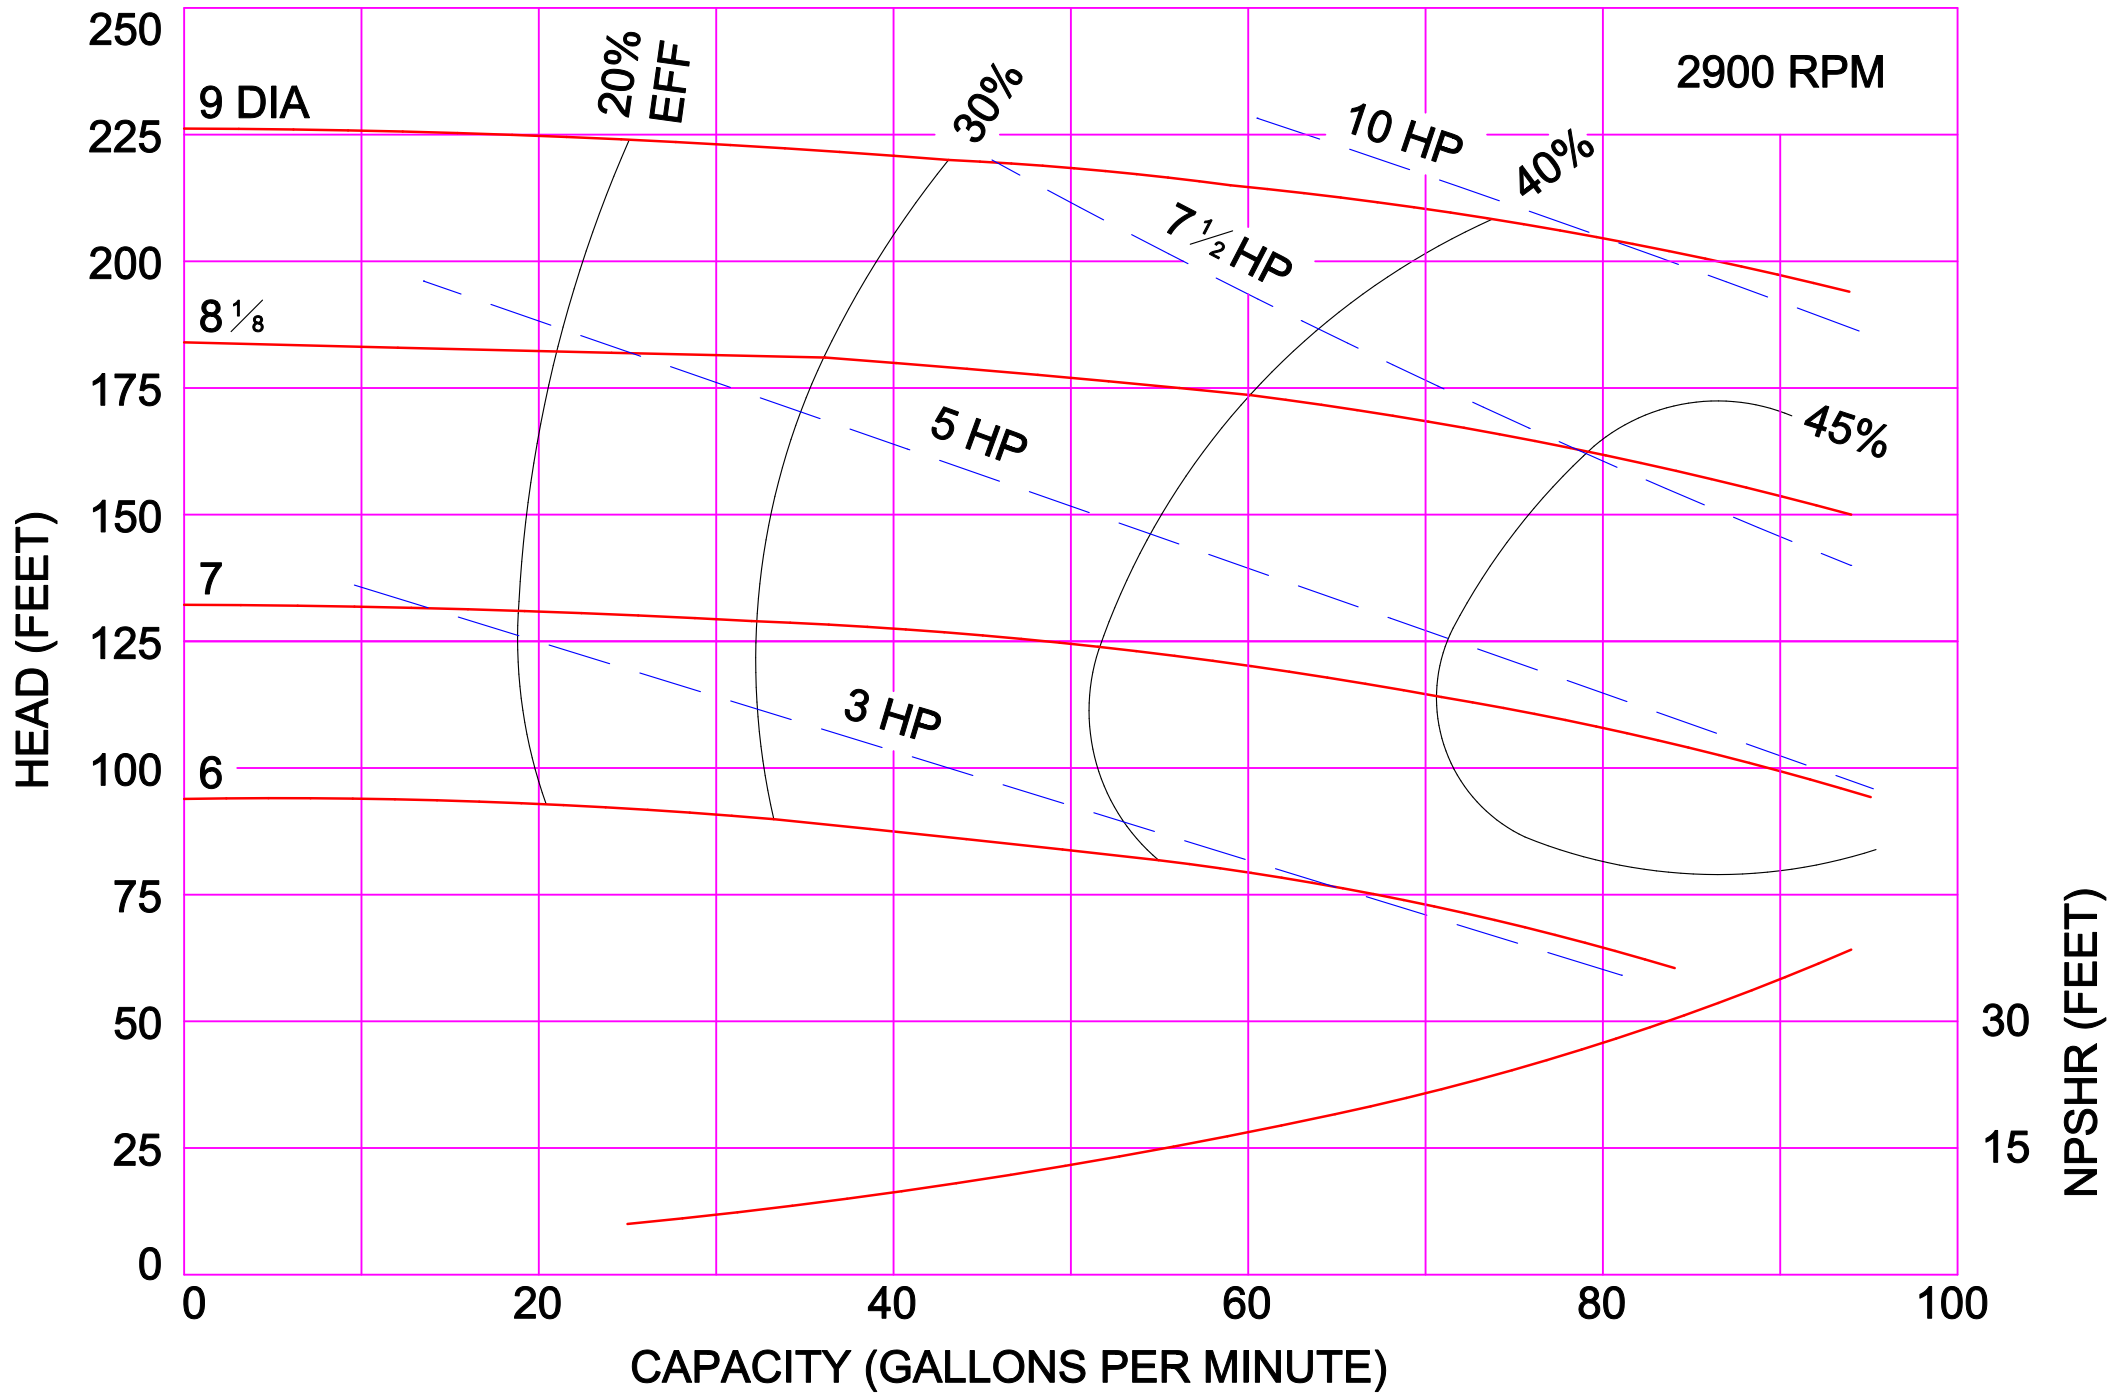

AMPCO PUMPS COMPANY, INC.
Z-SERIES 1½ x 1½