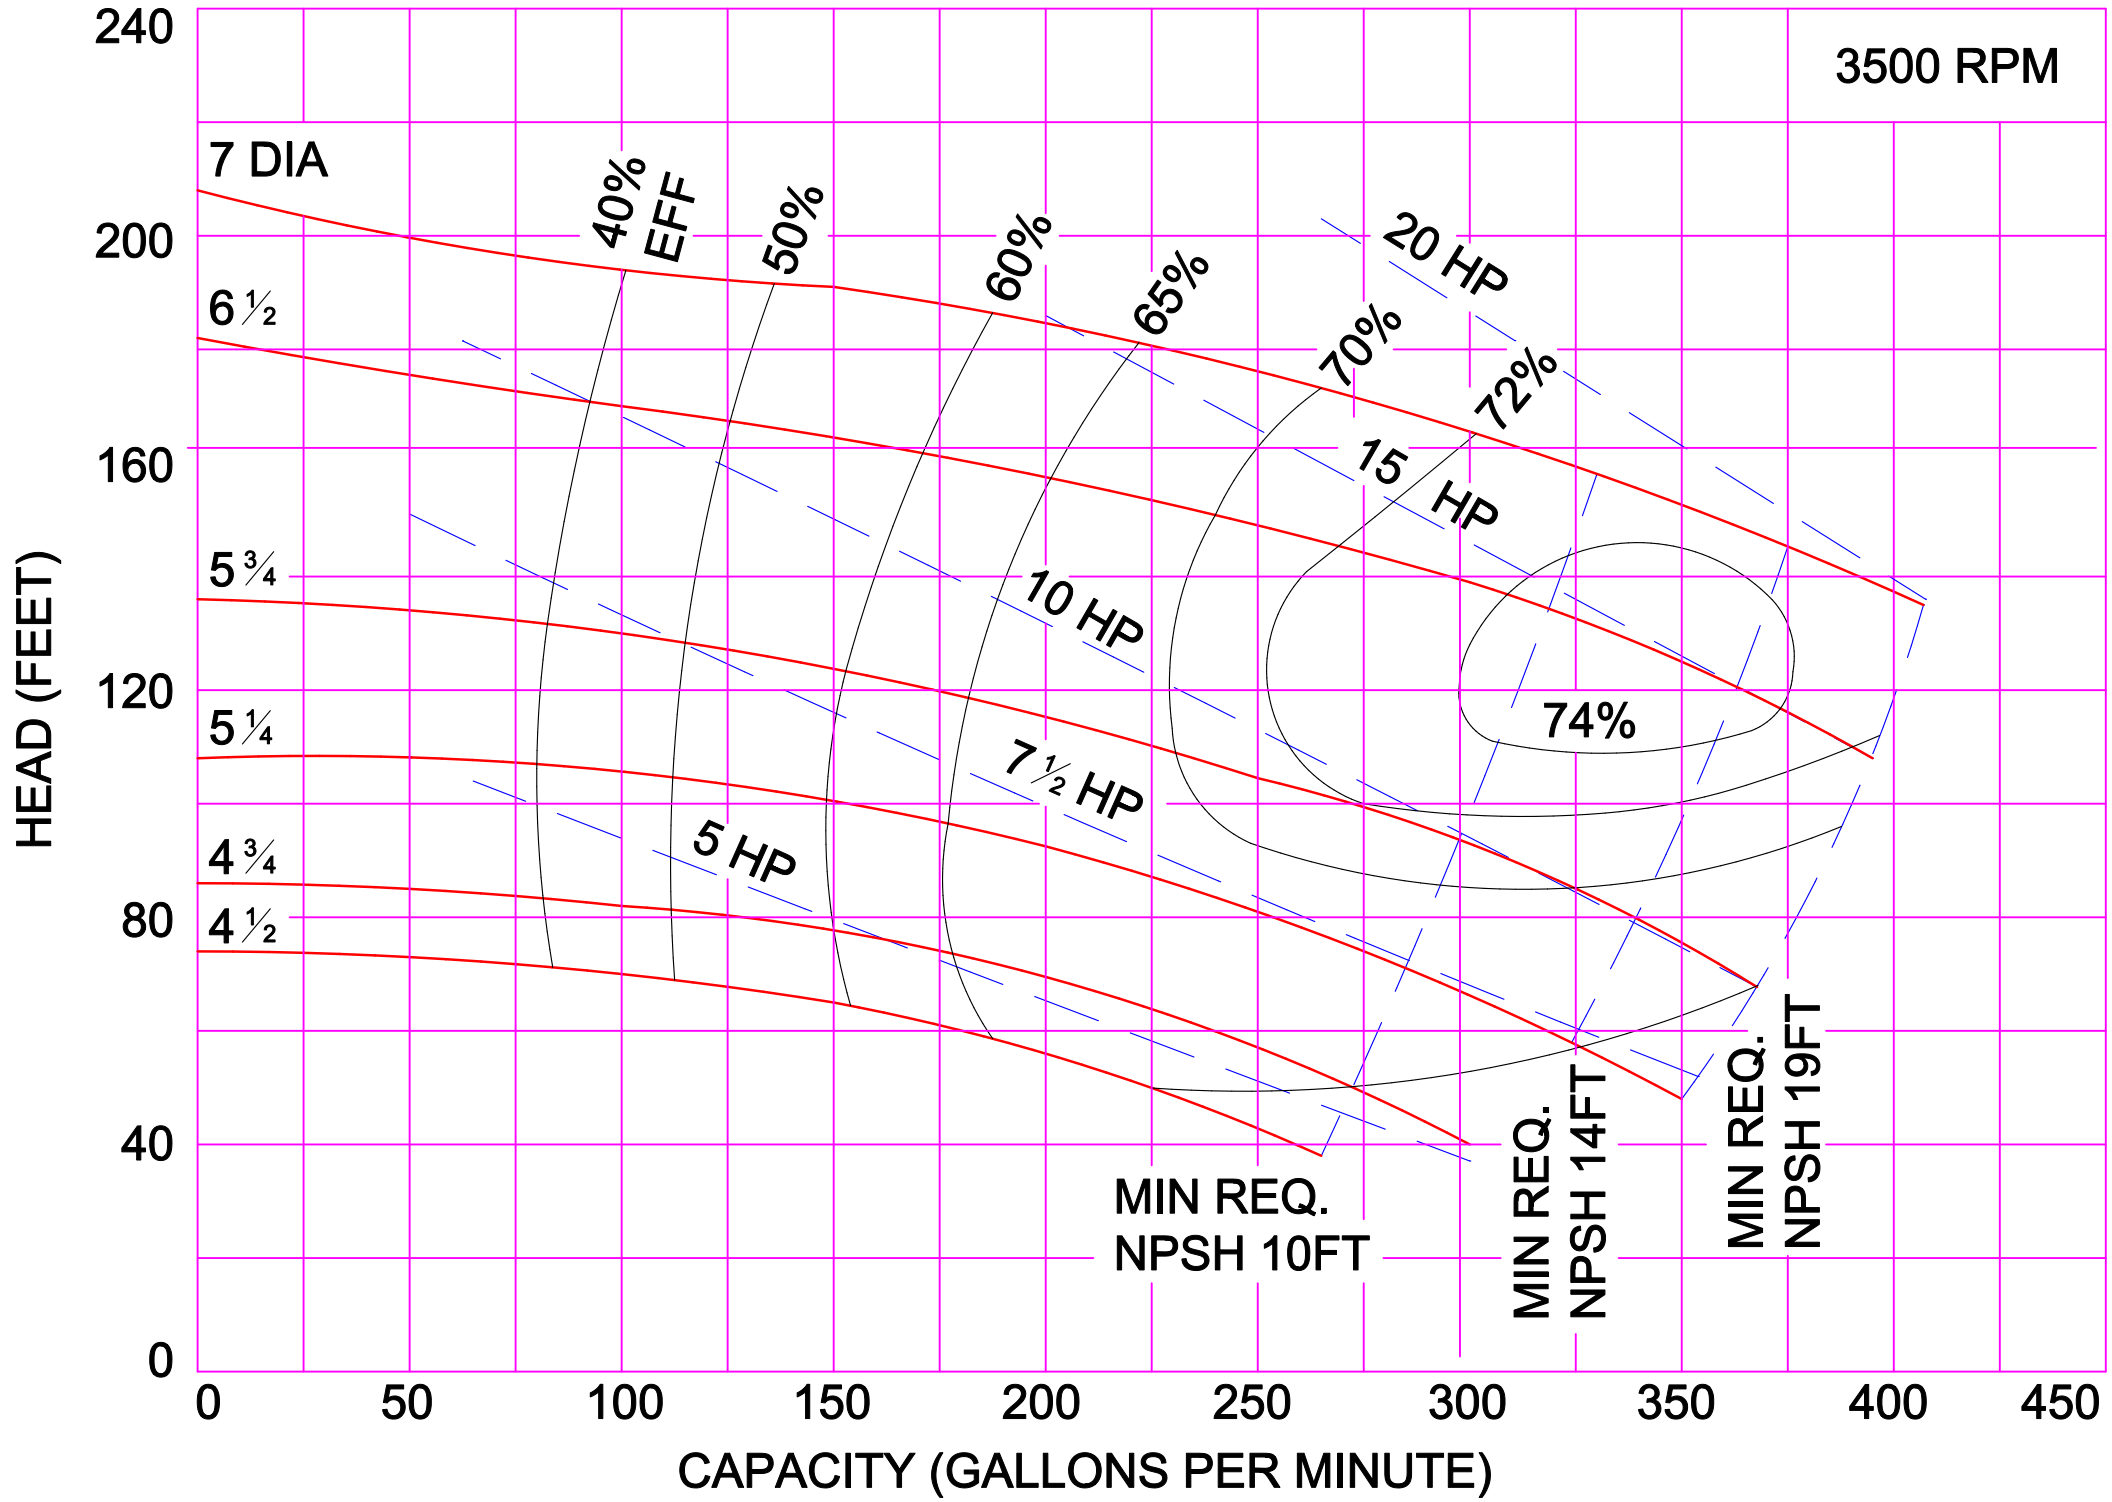

AMPCO PUMPS COMPANY, INC.
Z-SERIES 3 x 2½

3500 RPM