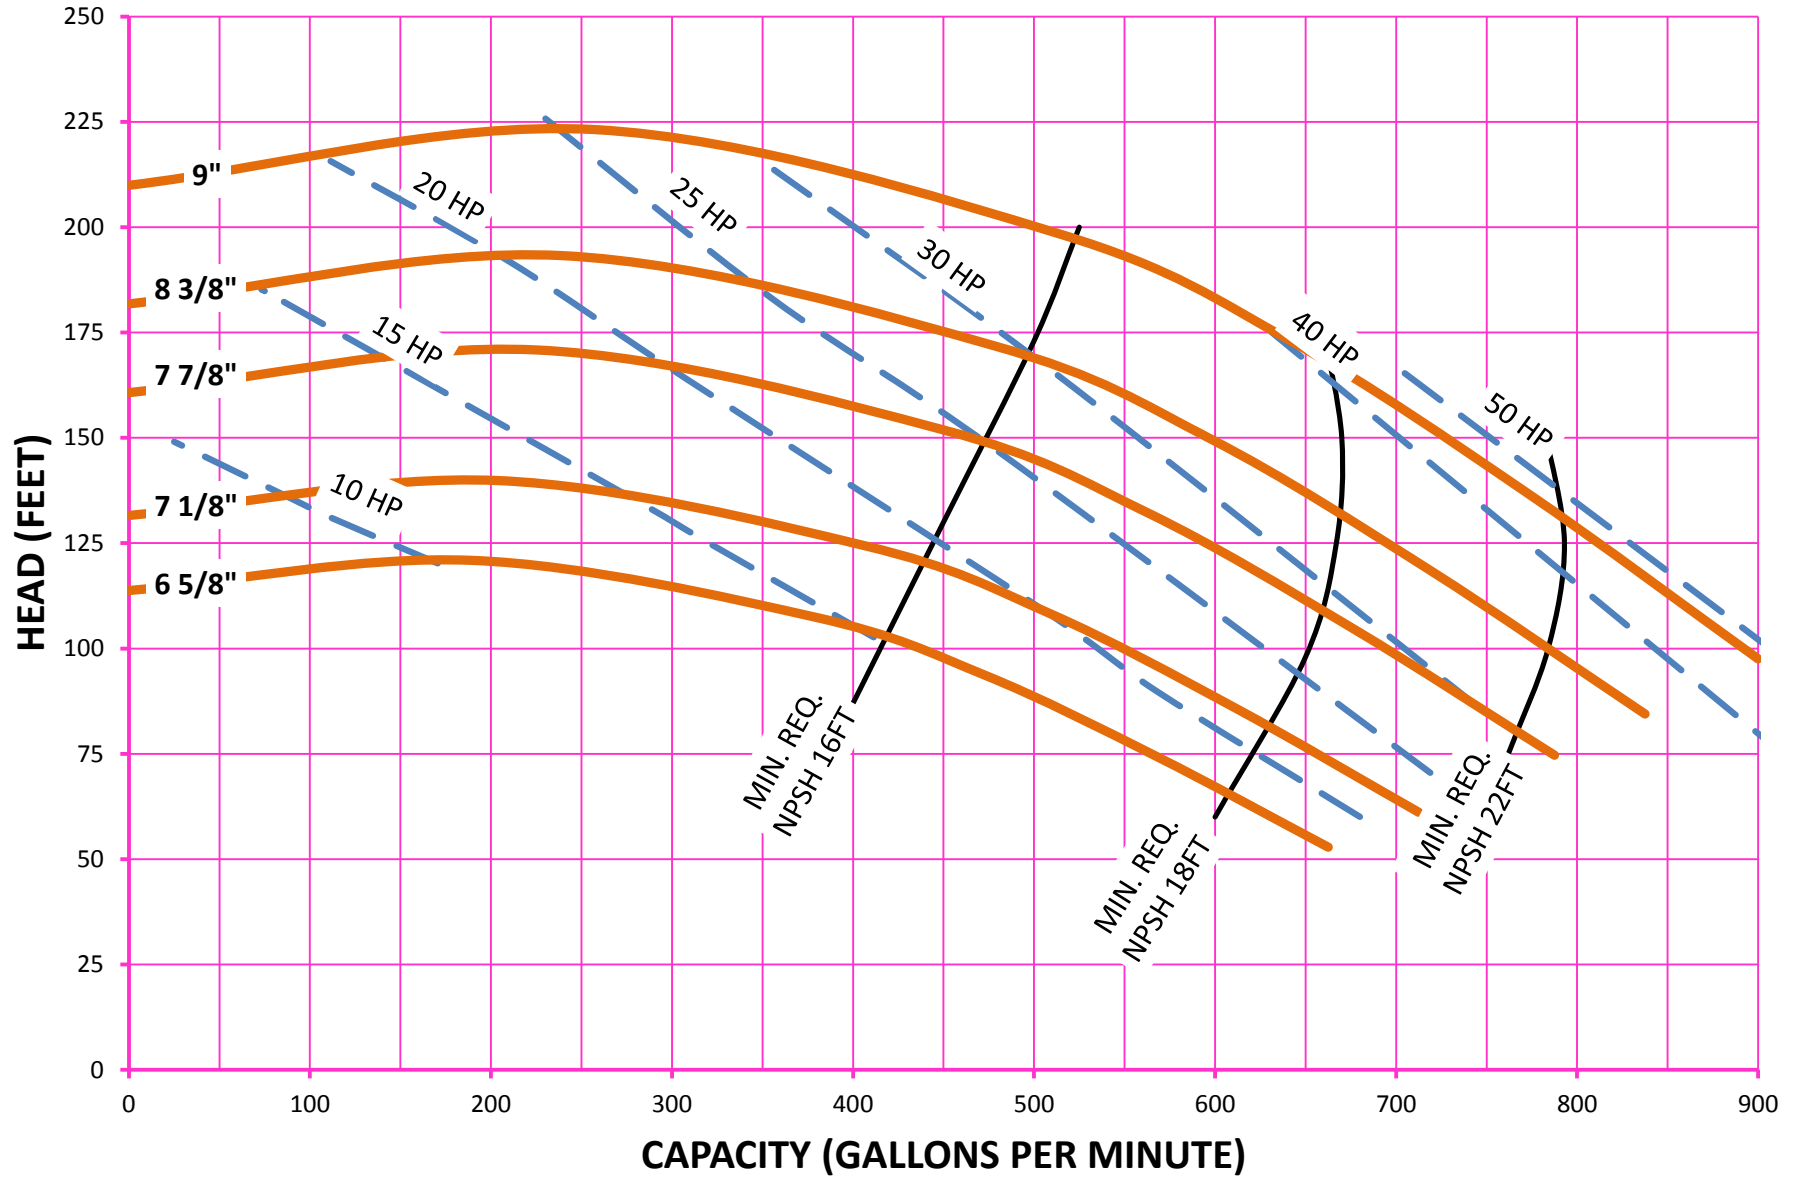

AMPCO PUMPS COMPANY, INC.
Z-SERIES 4x3C
2900 RPM