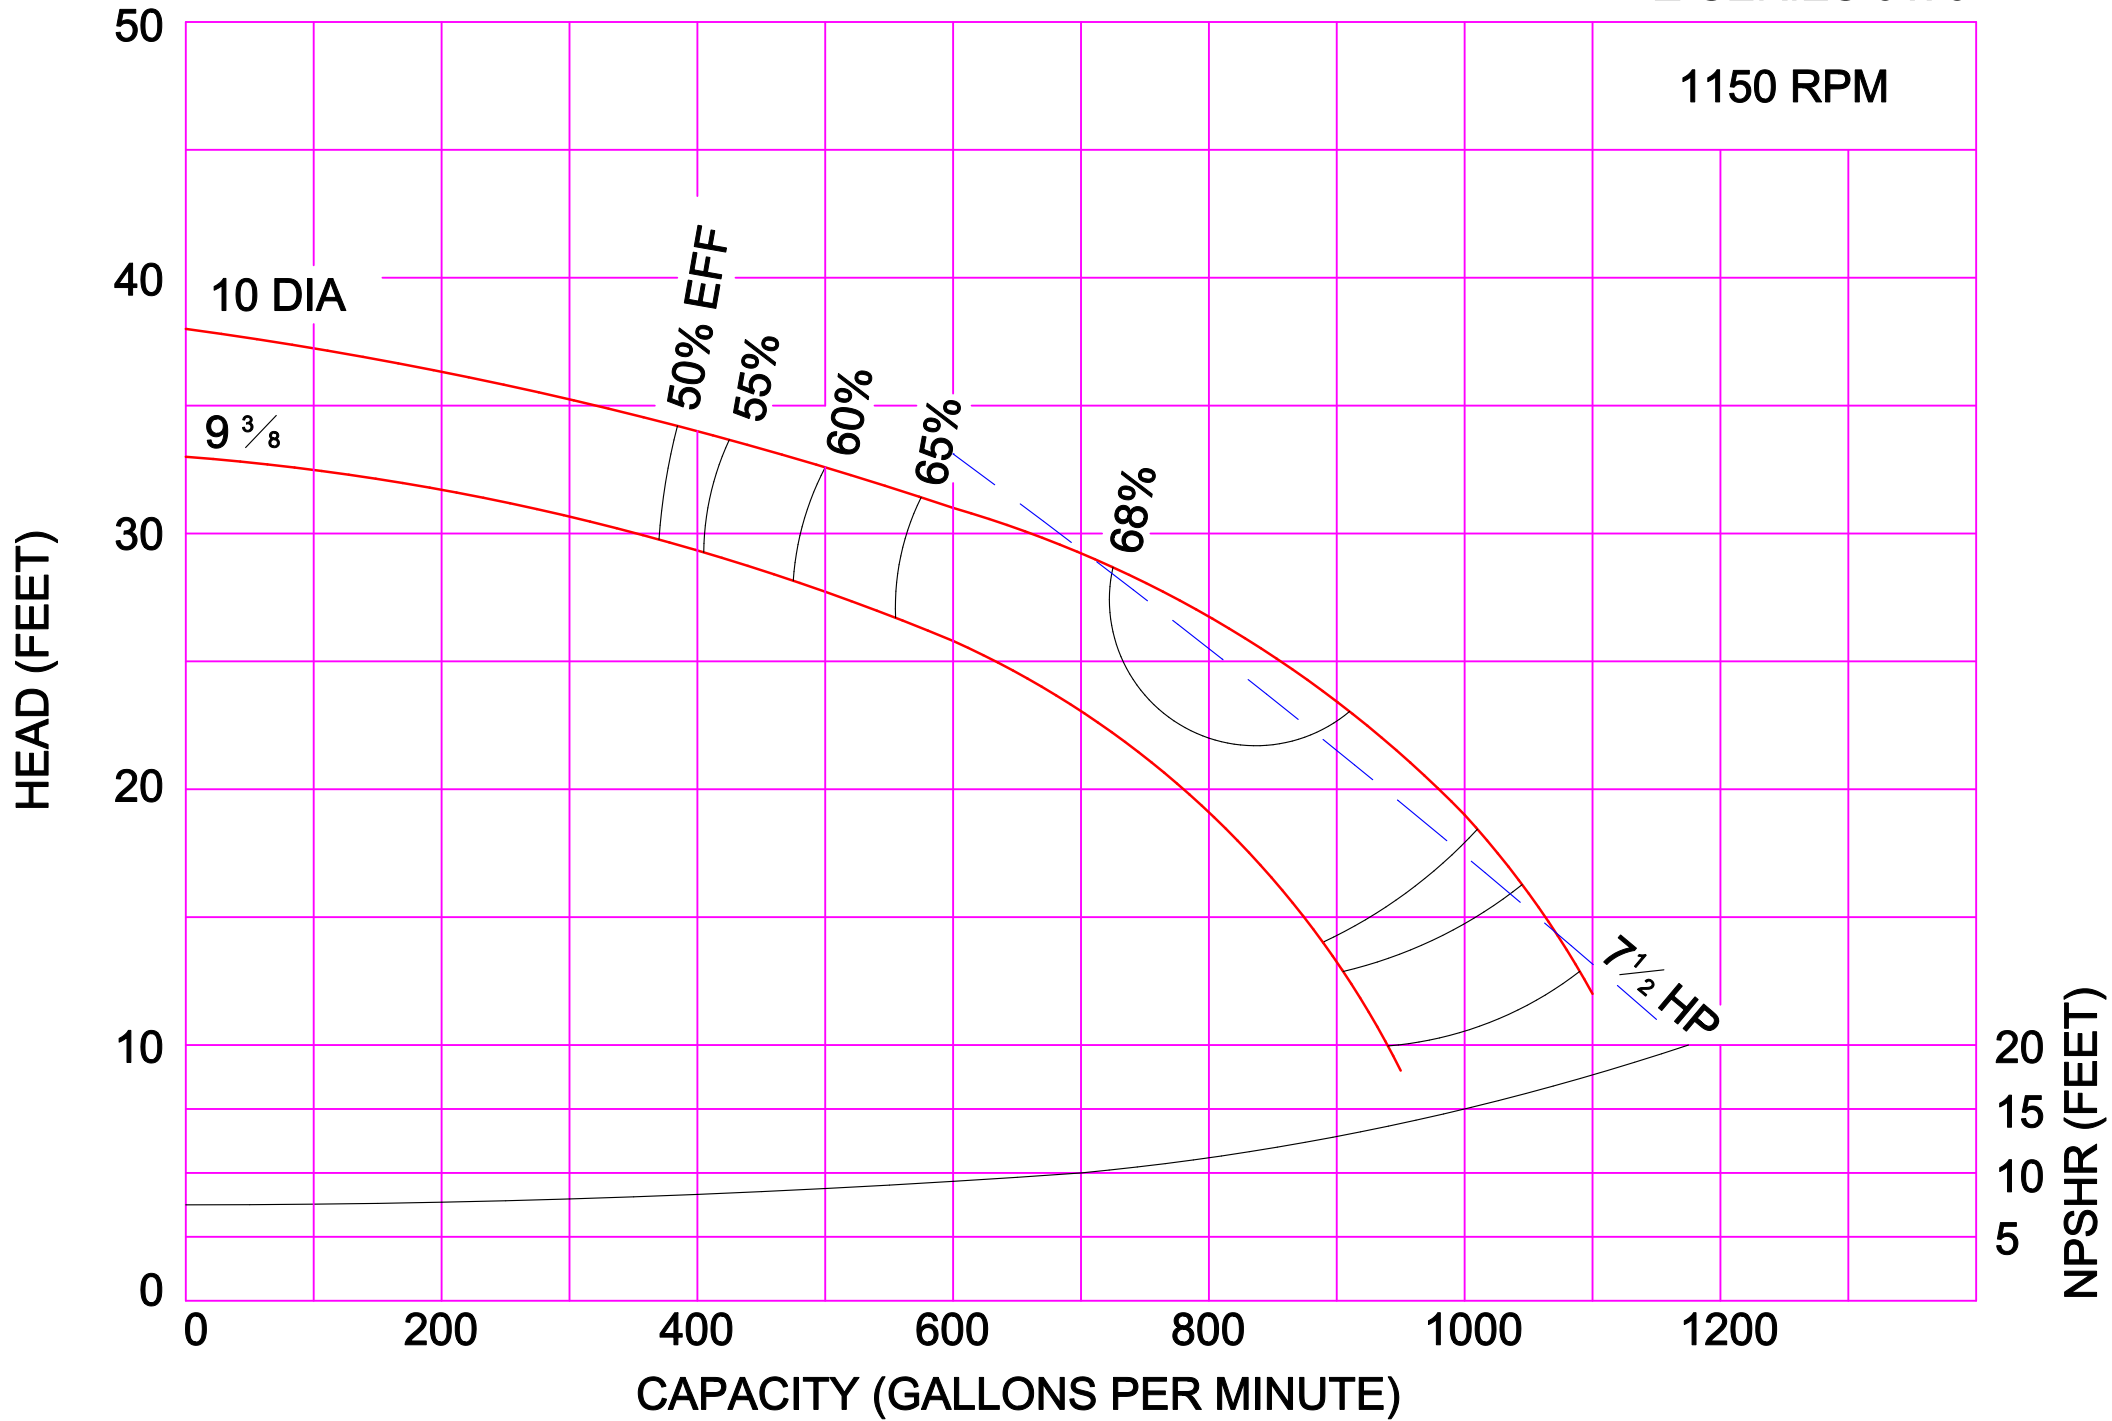

AMPCO PUMPS COMPANY, INC.
Z-SERIES 6 x 6

AMPCO PUMPS COMPANY, INC.
Z-SERIES 8 X 6 M
1750 RPM

AMPCO PUMPS COMPANY, INC.
Z-SERIES 4 x 3L

1150 RPM

AMPCO PUMPS COMPANY, INC.
Z-SERIES 6 x 6

1150 RPM

PERFORMANCE CURVE BASED ON WATER. A TOLERANCE OF +/-5% APPLIES TO ALL FIGURES