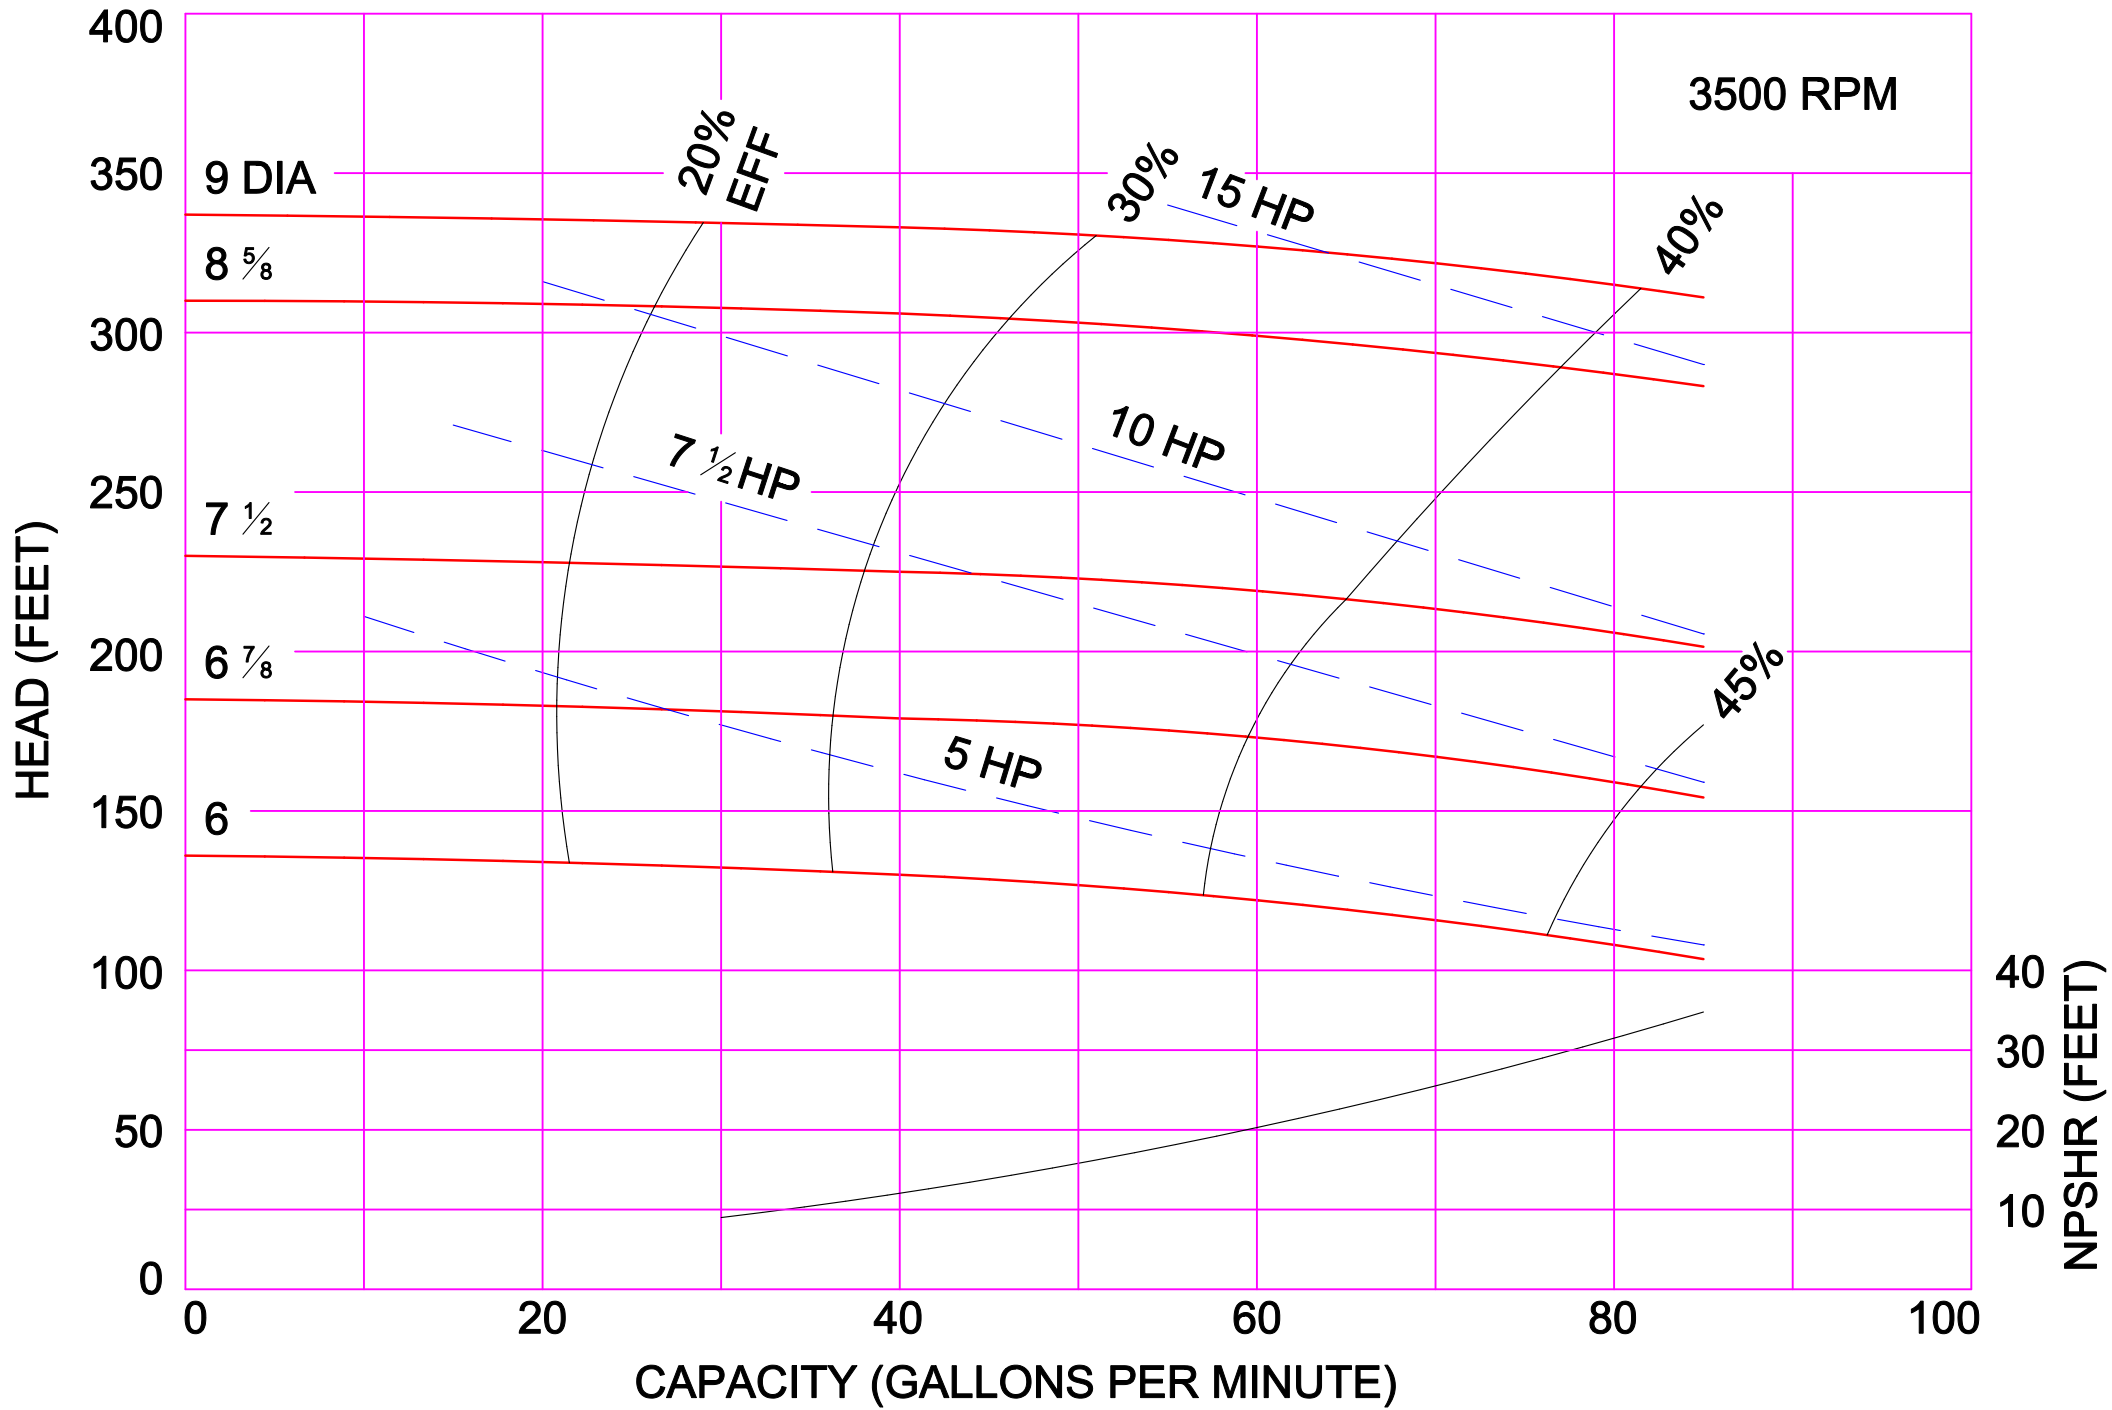

AMPCO PUMPS COMPANY, INC.
Z-SERIES 1½ x 1½