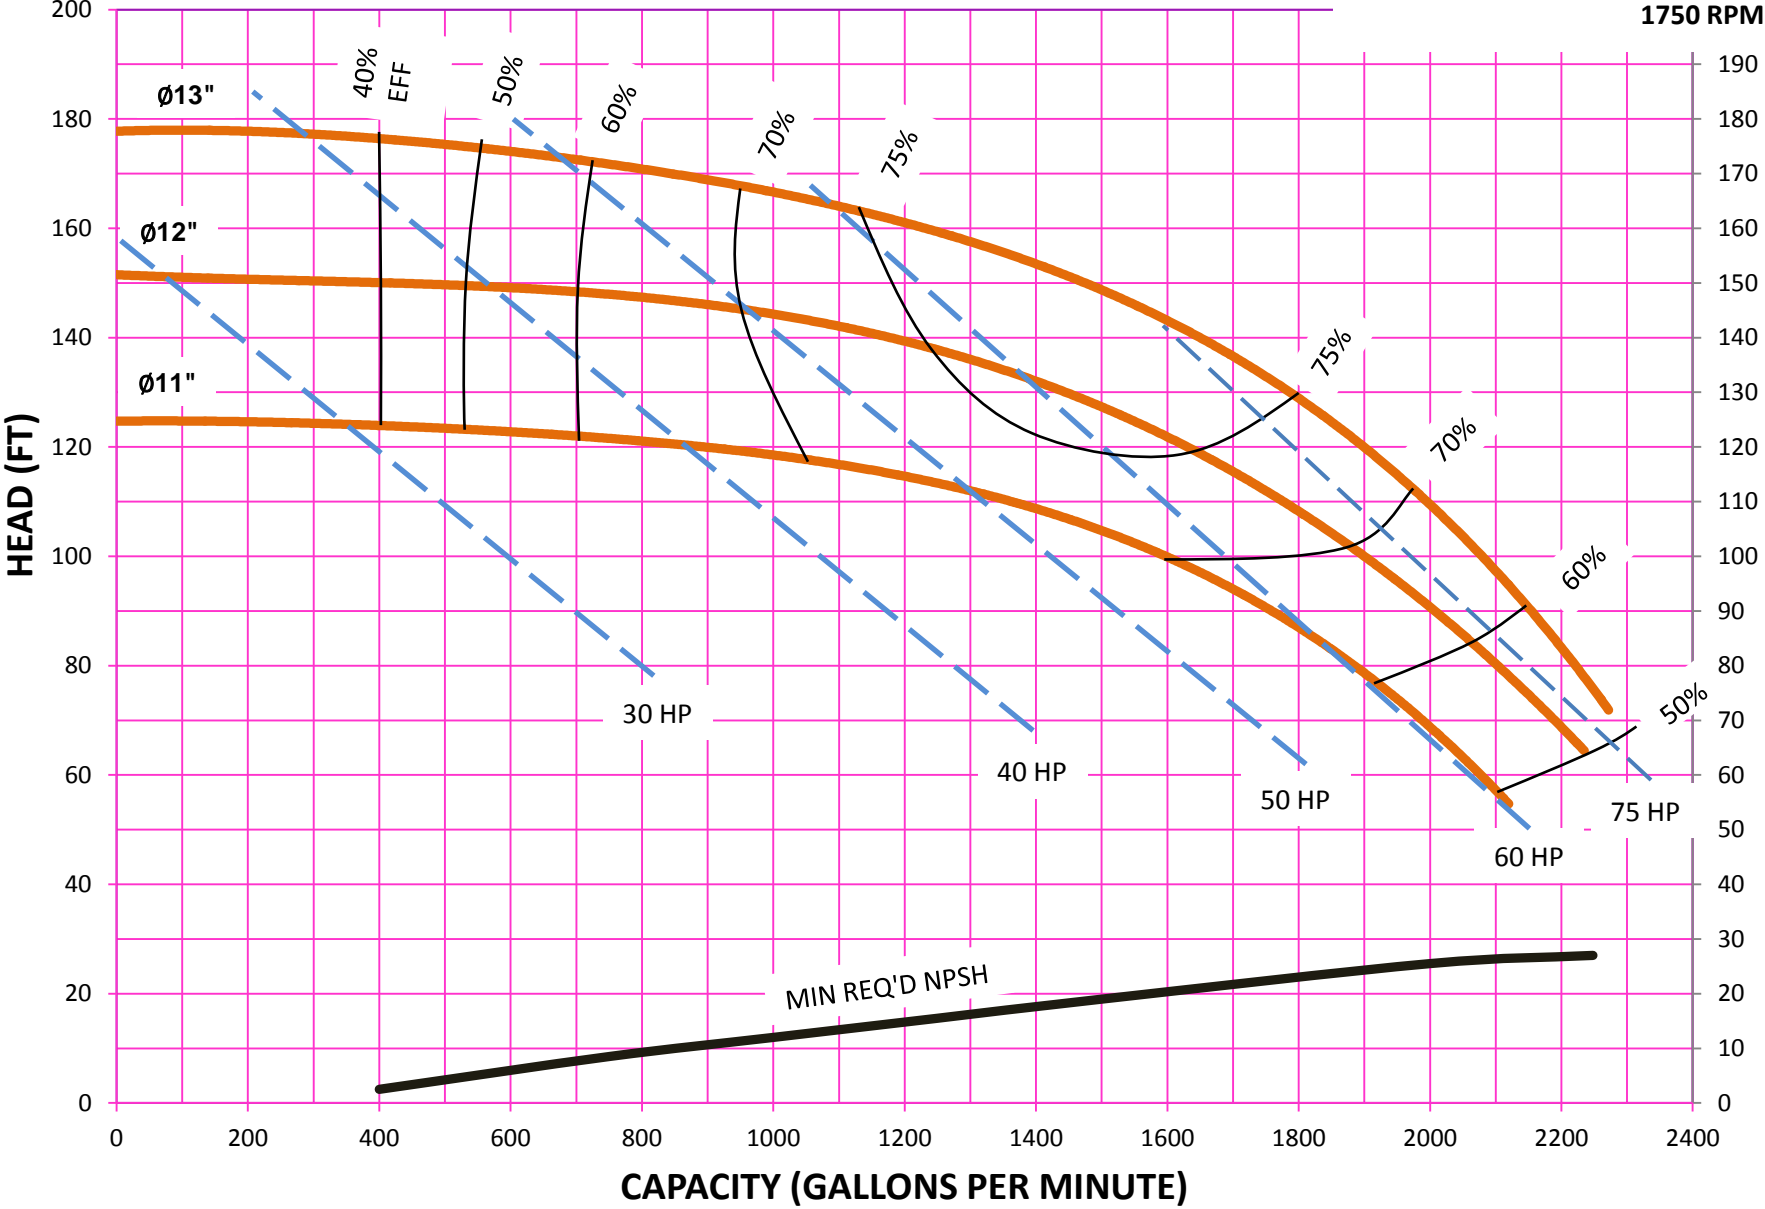

AMPCO PUMPS COMPANY, INC.
Z-SERIES 6 x 6

AMPCO PUMPS COMPANY, INC.
Z-SERIES 8 X 6 M
1750 RPM

AMPCO PUMPS COMPANY, INC.
Z-SERIES 4 x 3L

1150 RPM

AMPCO PUMPS COMPANY, INC.
Z-SERIES 6 x 6

1150 RPM

PERFORMANCE CURVE BASED ON WATER. A TOLERANCE OF +/-5% APPLIES TO ALL FIGURES