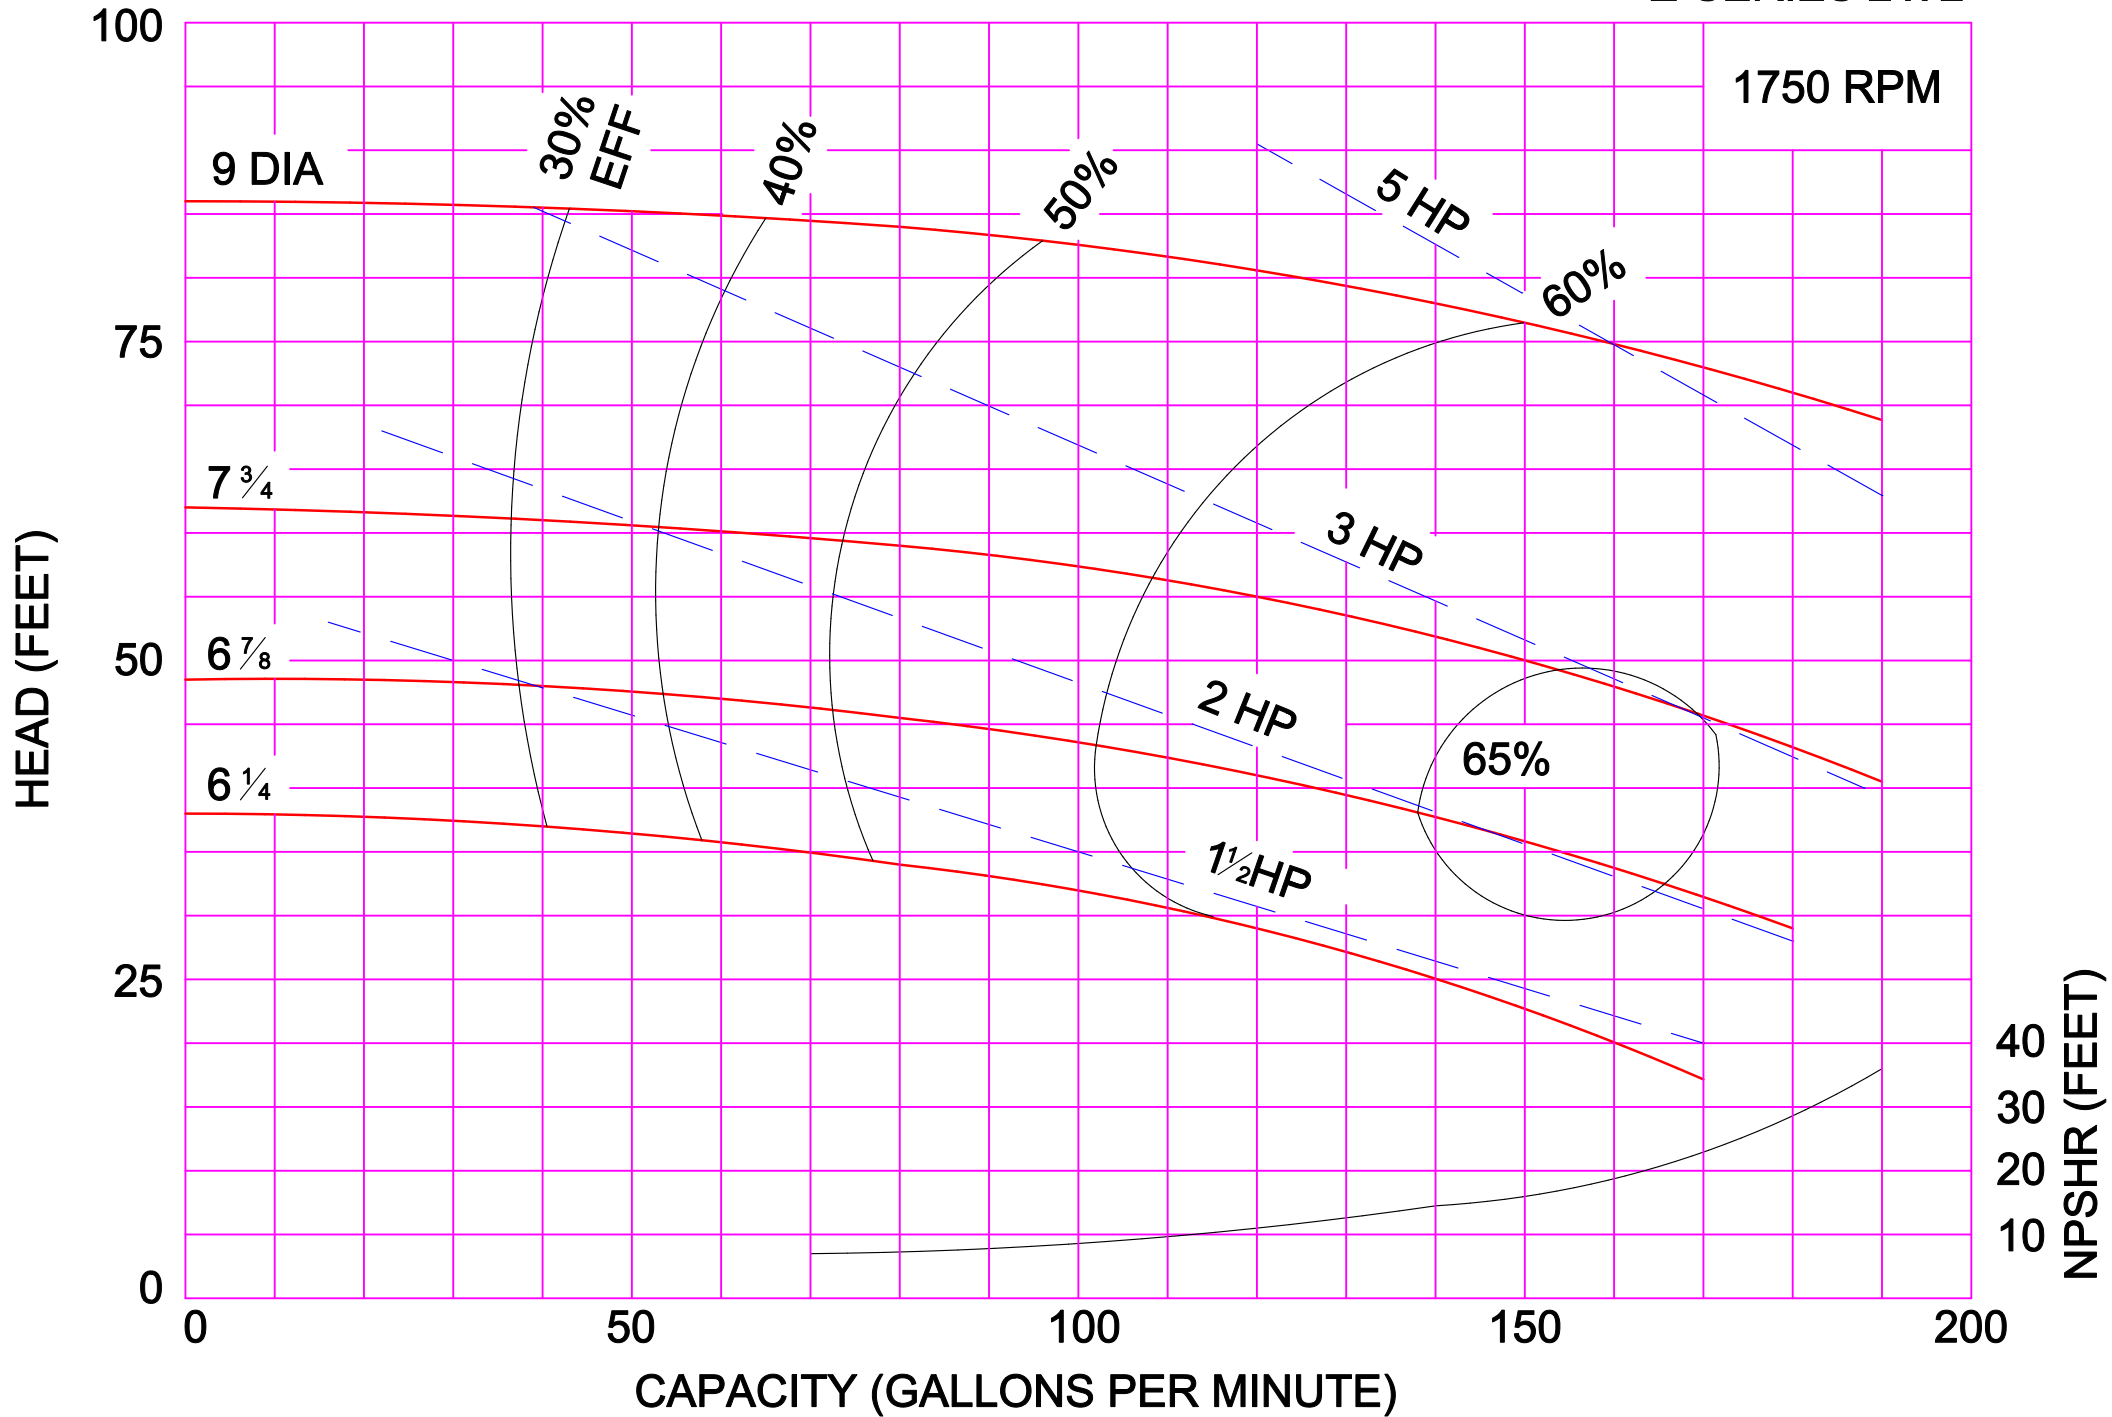

AMPCO PUMPS COMPANY, INC.
Z-SERIES 2 x 2