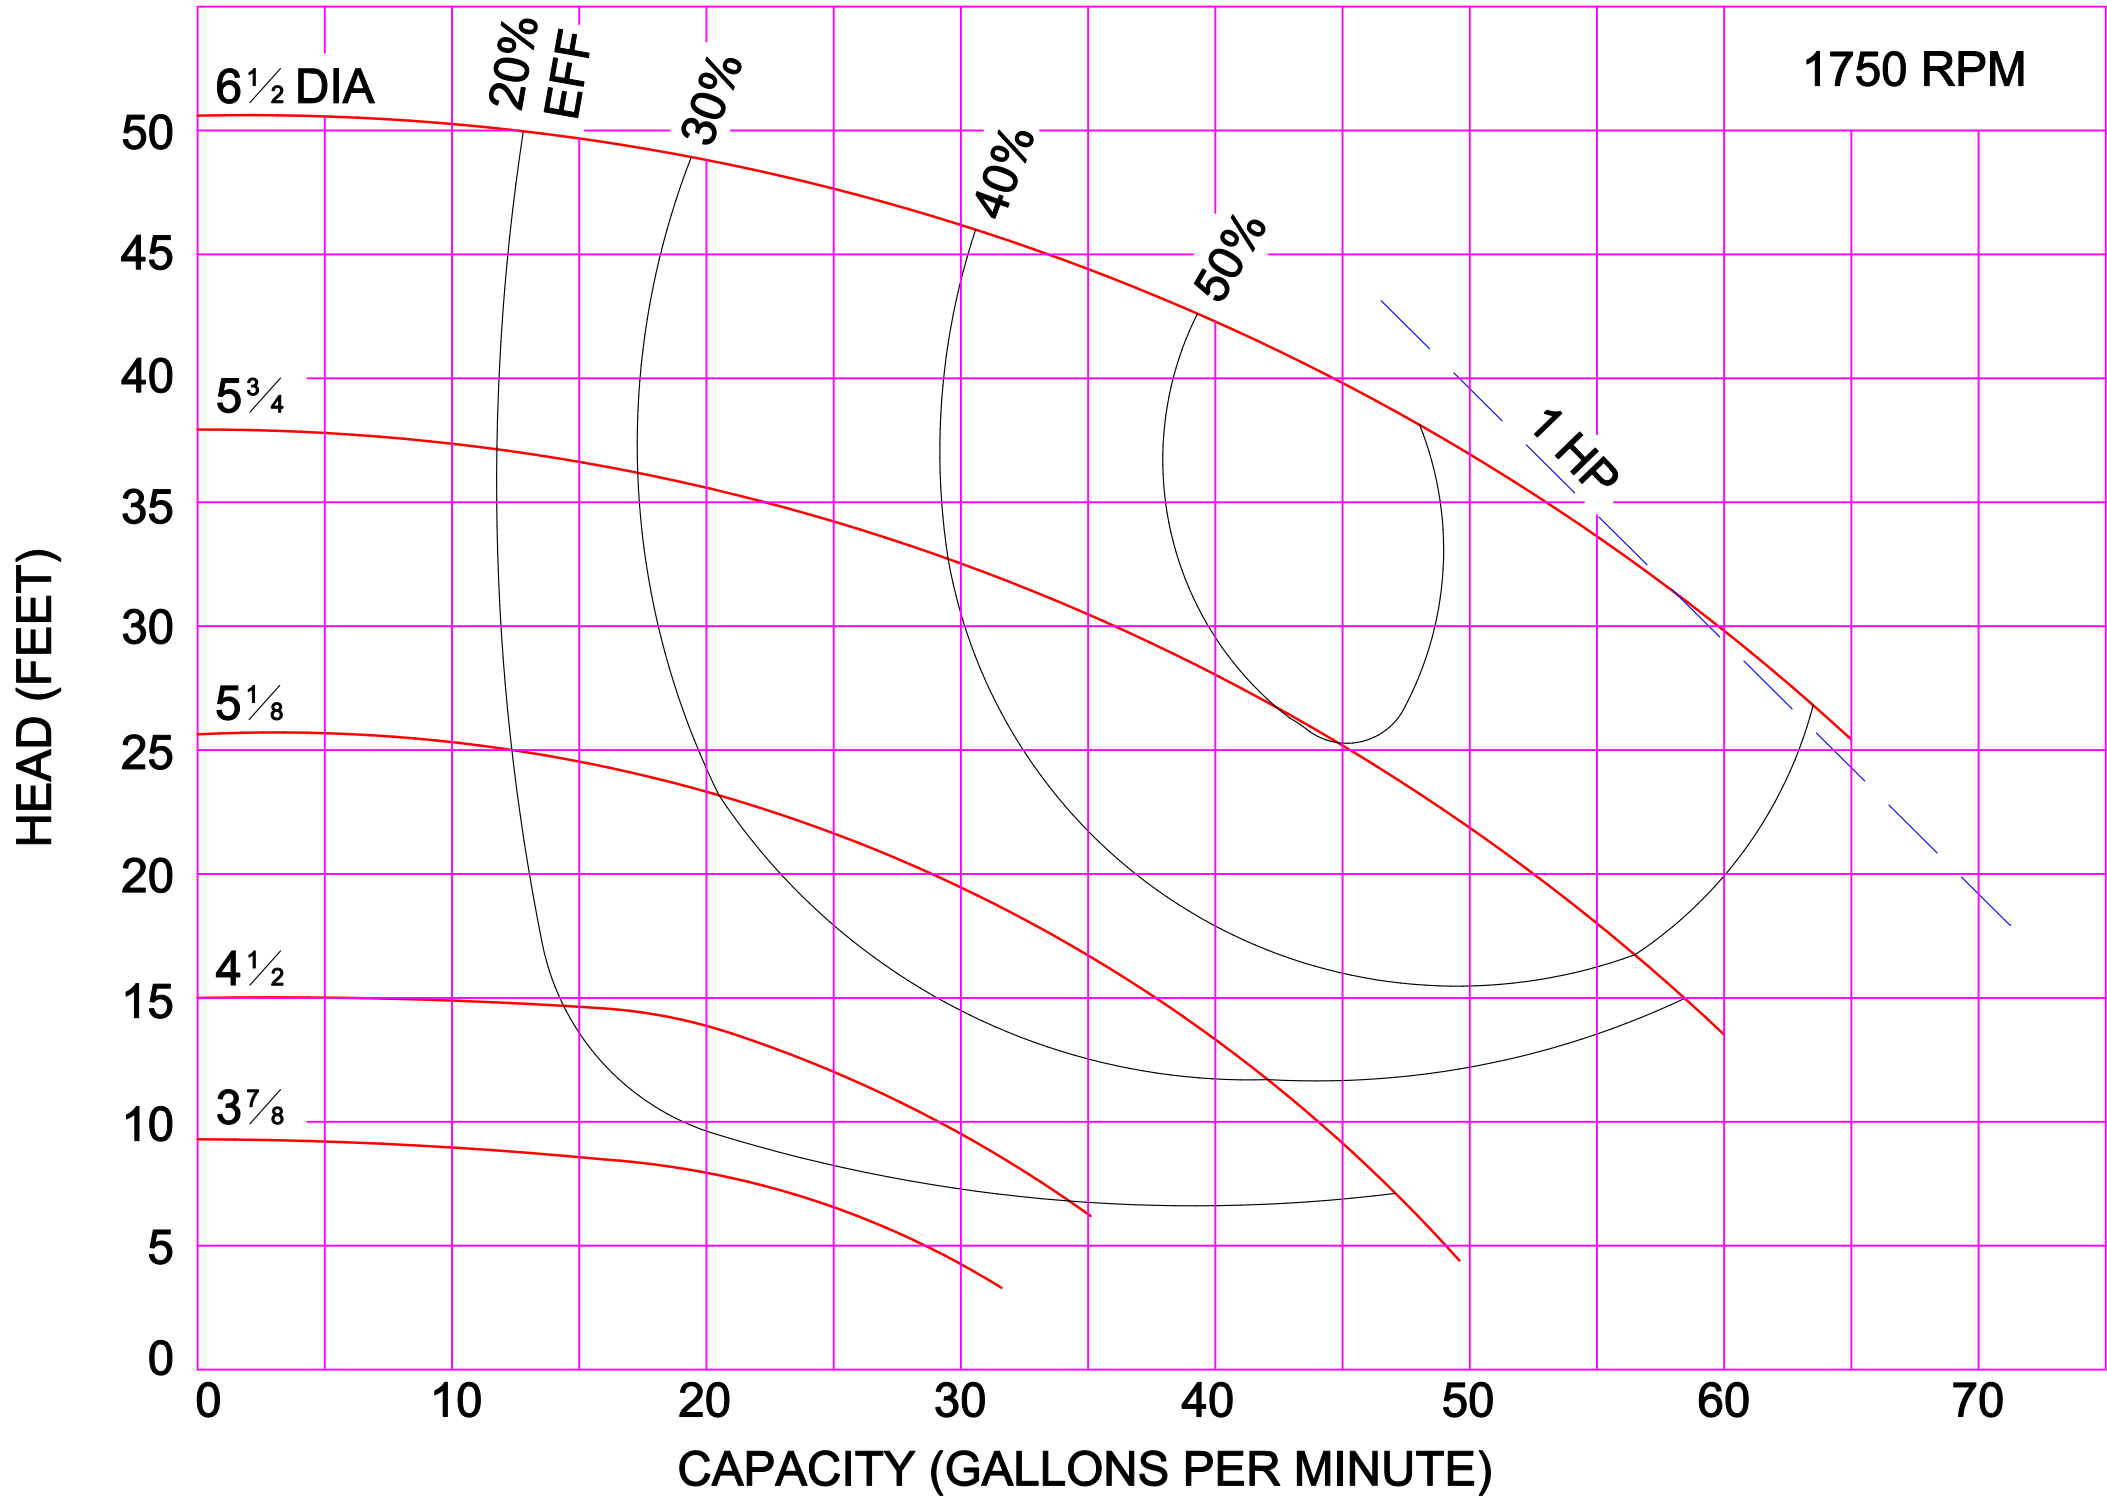

AMPCO PUMPS COMPANY, INC.
Z-SERIES 1½ x 1¼ STAINLESS STEEL