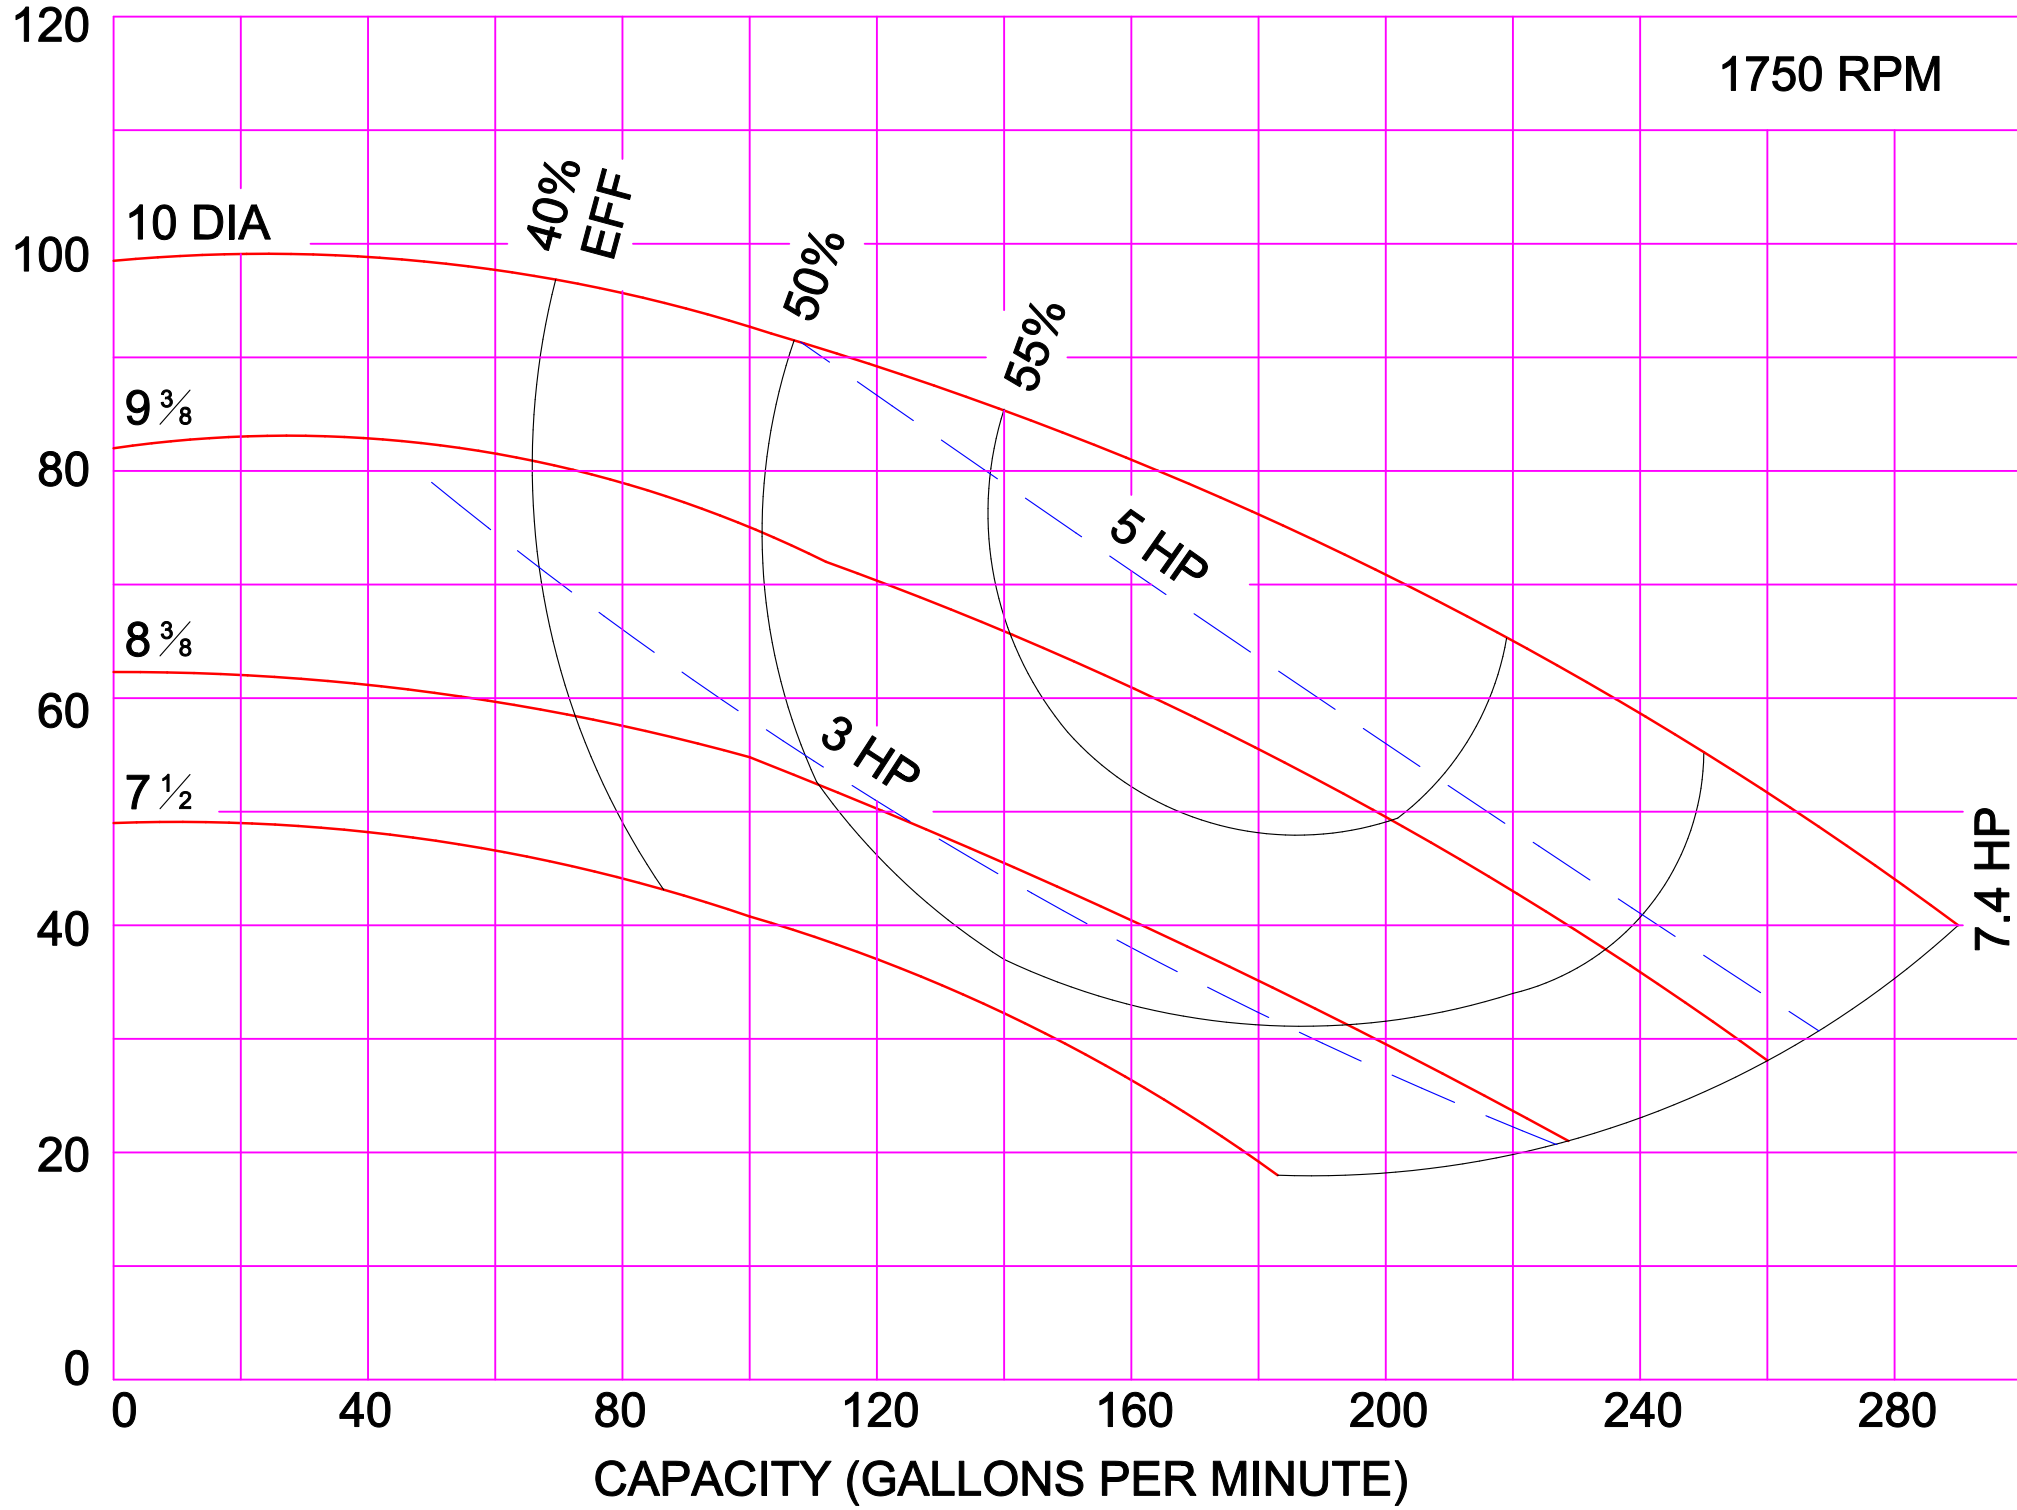

AMPCO PUMPS COMPANY, INC.
Z-SERIES 3 x 2

1750 RPM