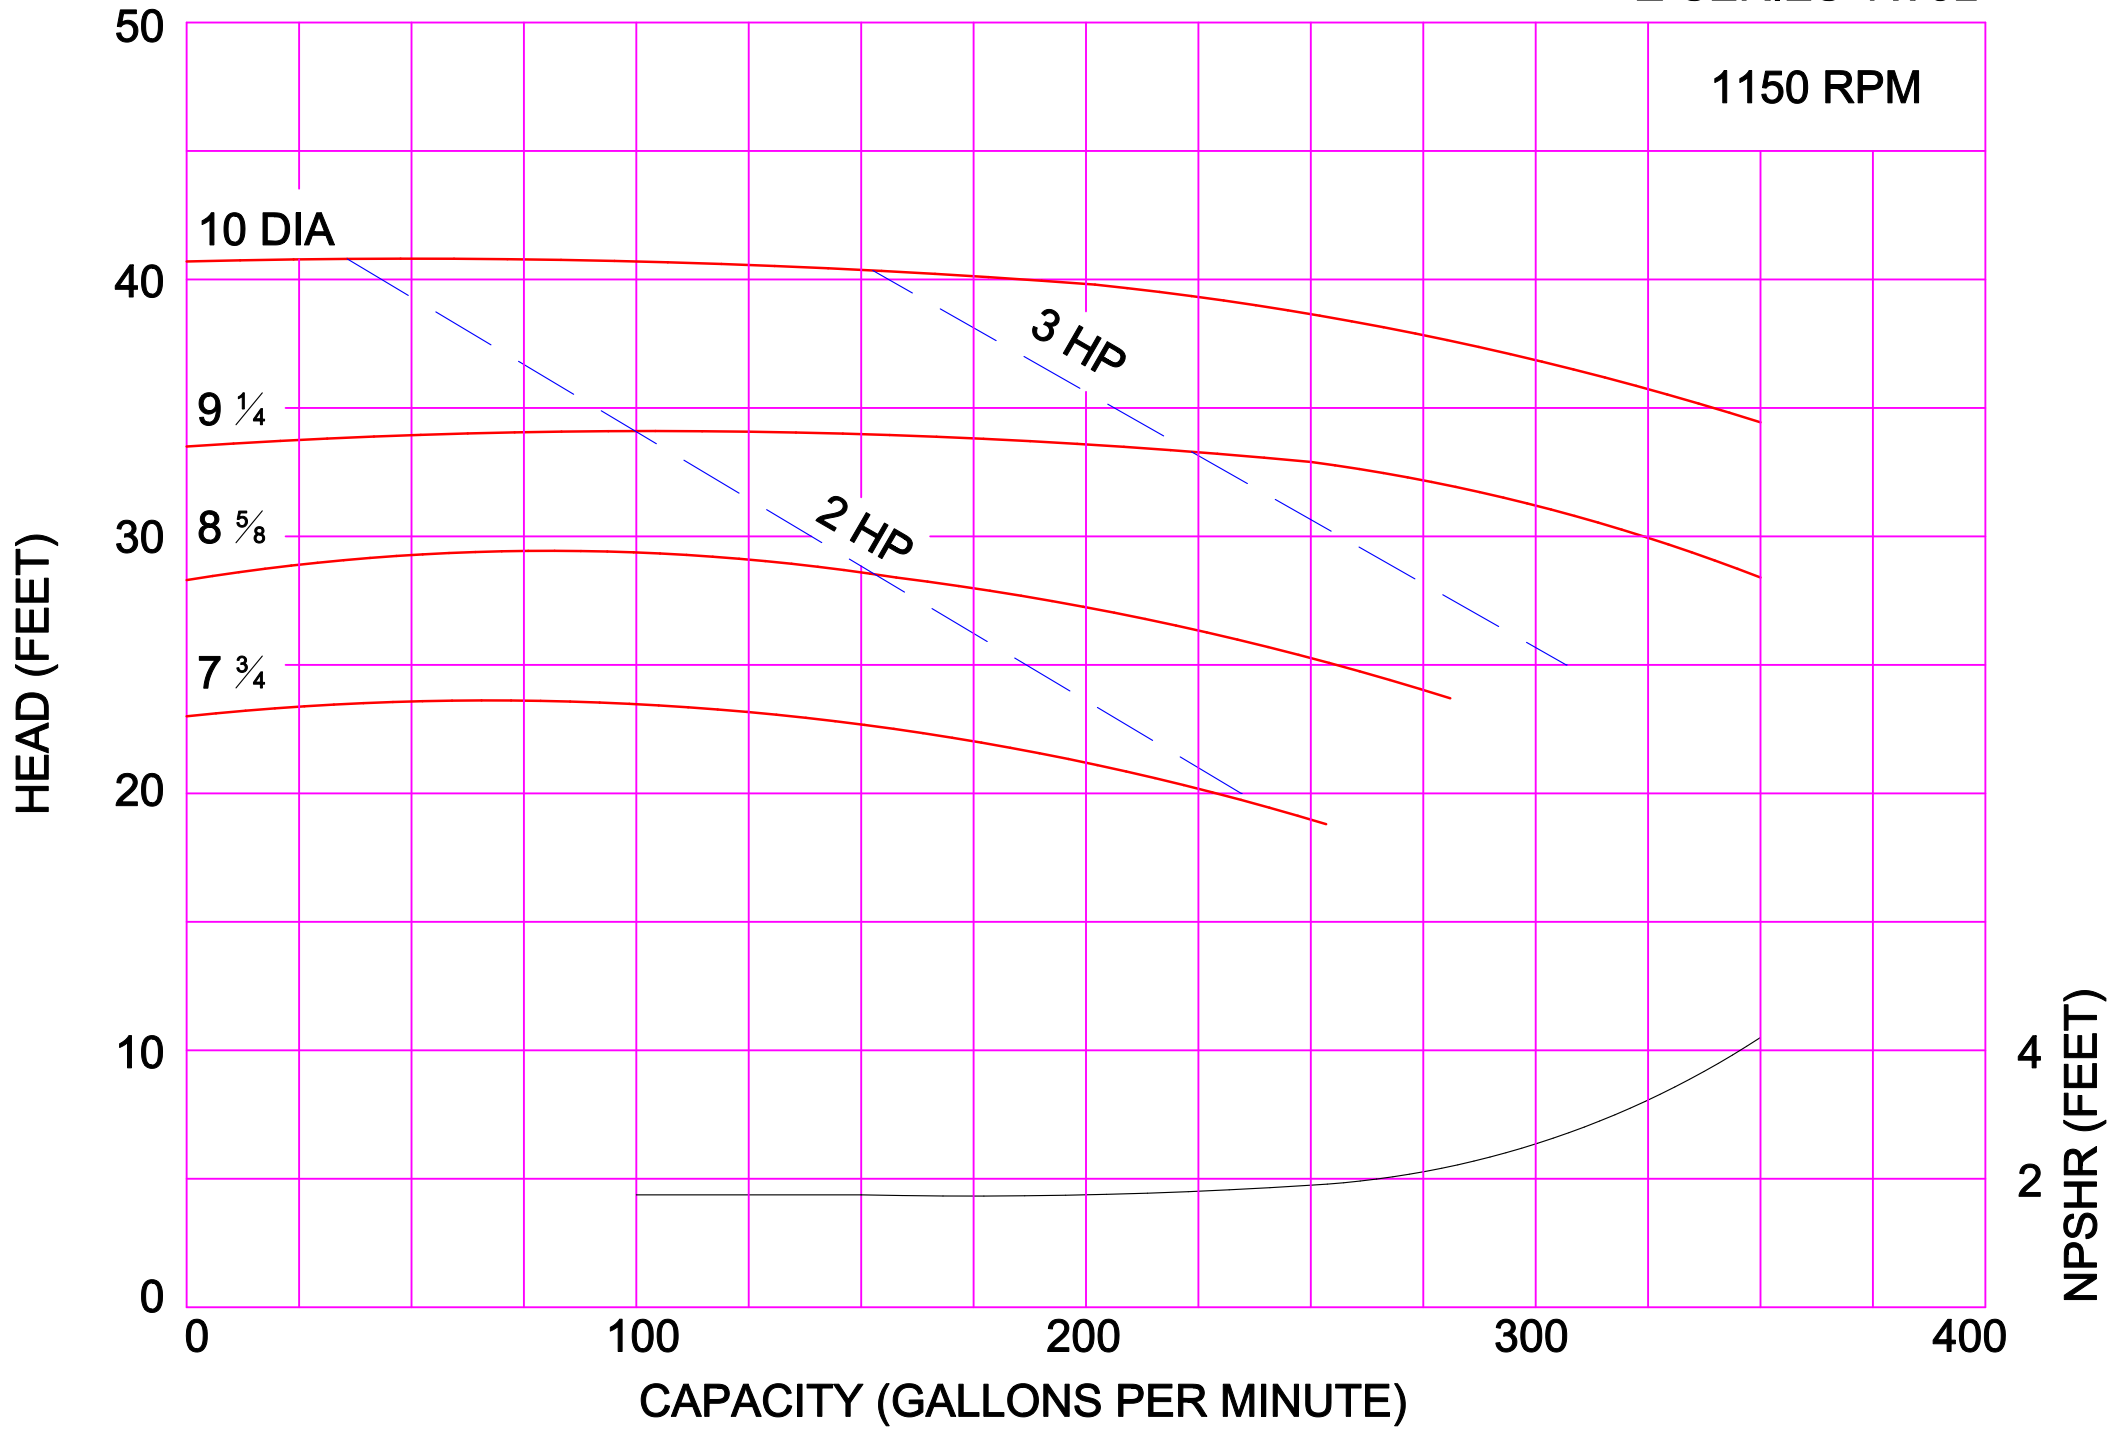

AMPCO PUMPS COMPANY, INC.
Z-SERIES 6 x 6

AMPCO PUMPS COMPANY, INC.
Z-SERIES 8 X 6 M
1750 RPM

AMPCO PUMPS COMPANY, INC.
Z-SERIES 4 x 3L

1150 RPM

AMPCO PUMPS COMPANY, INC.
Z-SERIES 6 x 6

1150 RPM

PERFORMANCE CURVE BASED ON WATER. A TOLERANCE OF +/-5% APPLIES TO ALL FIGURES