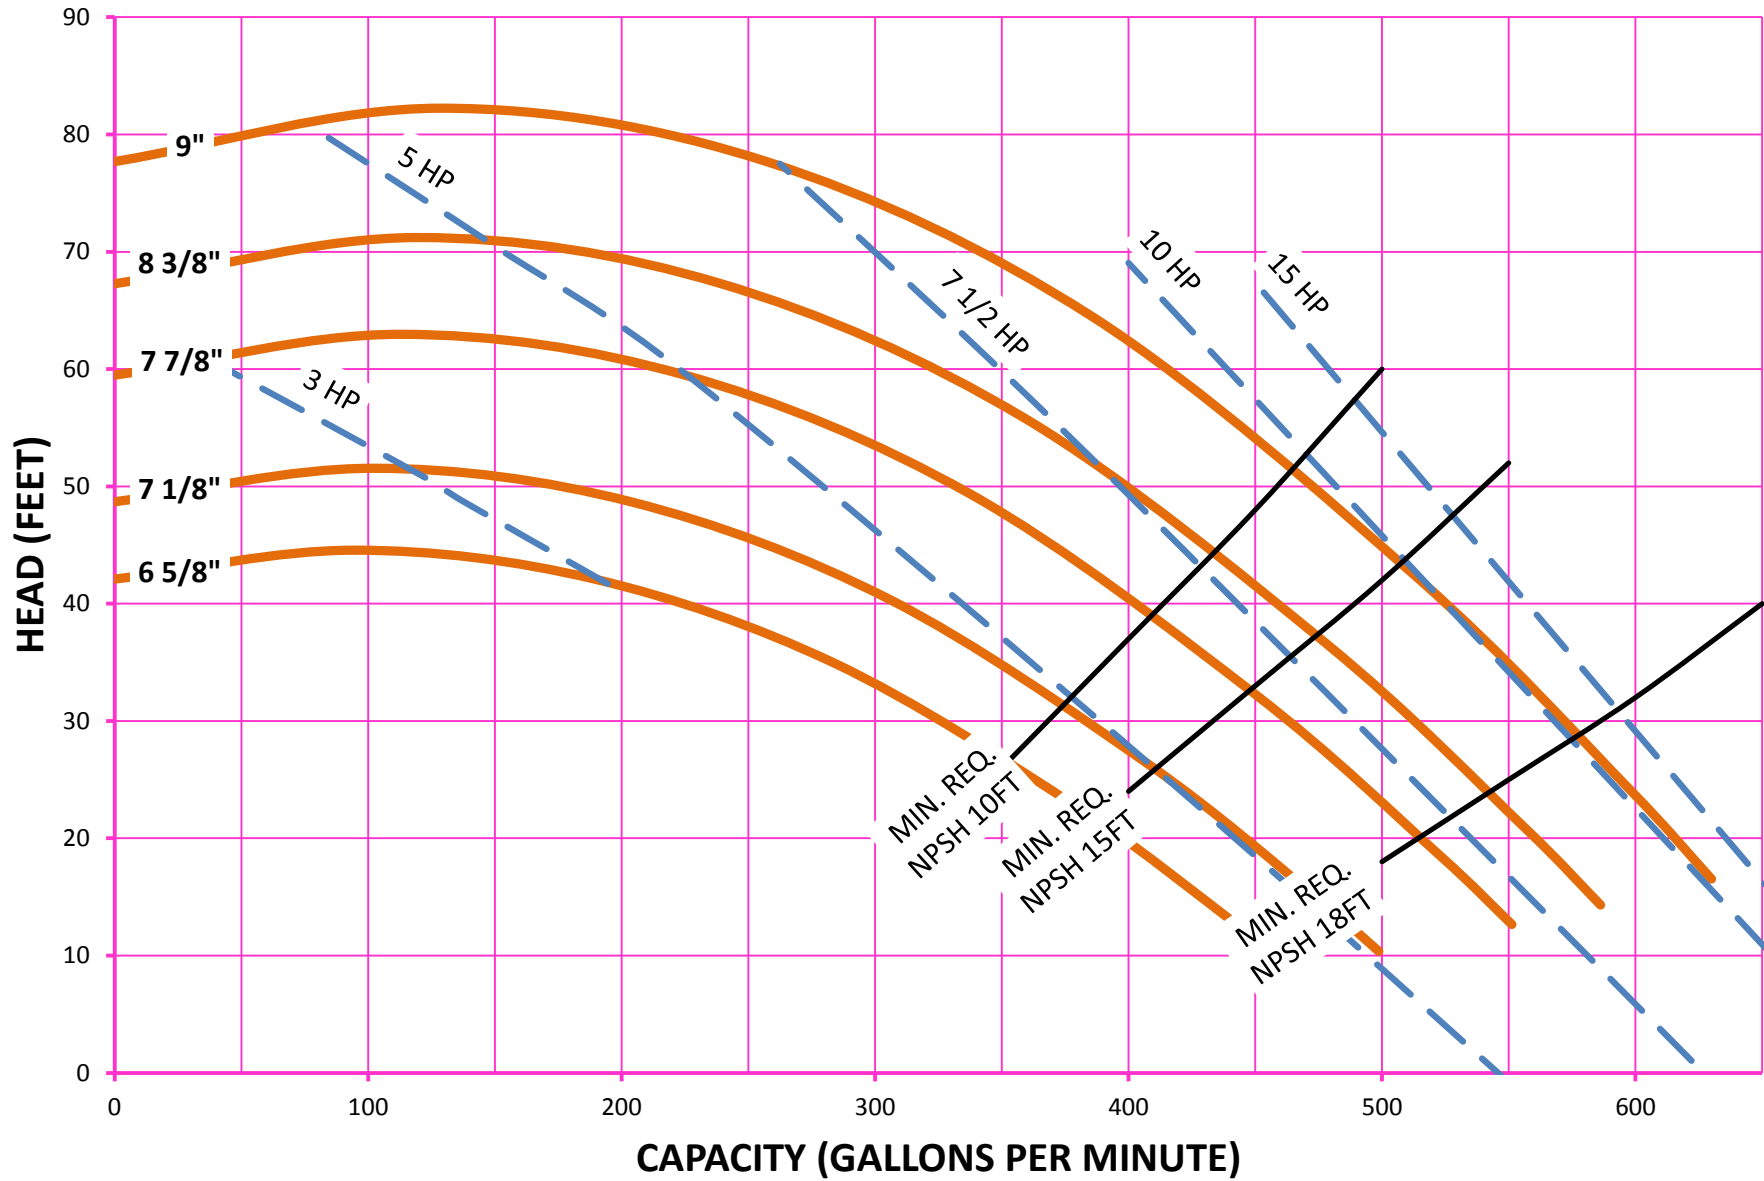

AMPCO PUMPS COMPANY, INC.
Z-SERIES 4x3C
1750 RPM